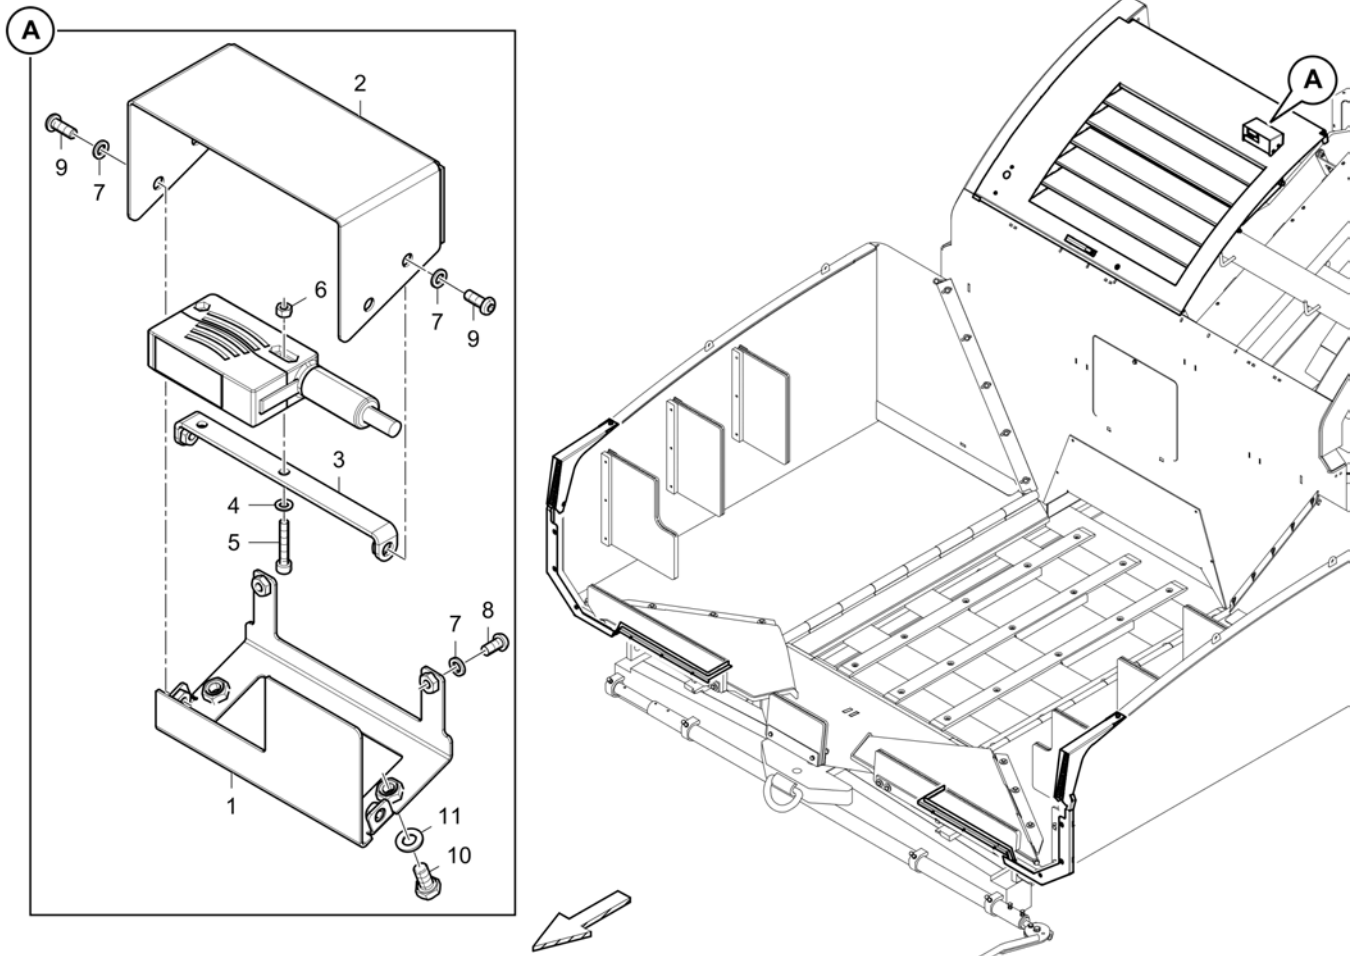

Housing 4812018226 Housing

Item	Part No.	Name	Qty	L	C	SN INFO
1	4812233181	Sensor bracket	1			
2	4812233178	Sensor cover	1			
3	4812233176	Mounting plate	1			
4	0301231800	Flat washer	2			
5	0211121103	Cap screw	2			
6	0266210700	Nut	2			
7	0300013044	Flat washer	6			
8	0215000621	Hexagon socket button head screw	2			
9	0215000620	Hexagon socket button head screw	4			
10	0147132203	Hex. head screw M8 x 16	2			
11	0301233500	Plain washer	2			

Refer to Parts Online for the most up to date information. The printed information might be outdated.

Fri Mar 23 13:09:01 UTC 2018