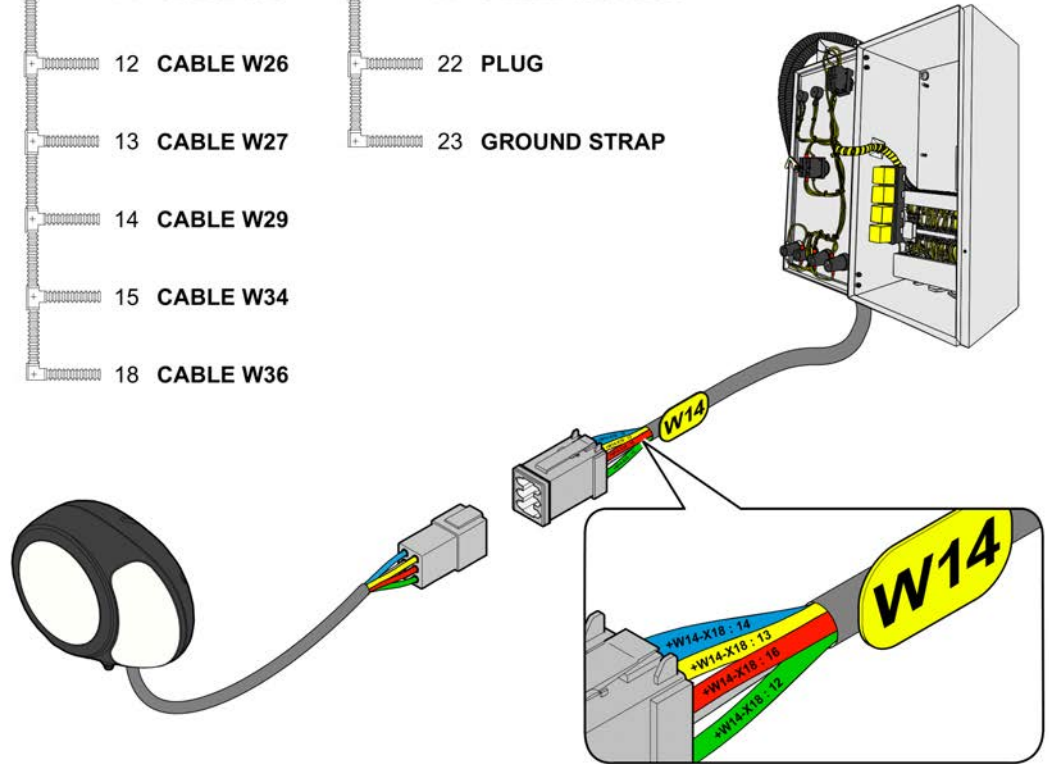

**4812201552 Wiring** 4812201552 Wiring

- |             |              |                   |
|-------------|--------------|-------------------|
| 1 CABLE W1  | 9 CABLE W16  | 19 CABLE W40      |
| 2 CABLE W3  | 10 CABLE W22 | 20 CABLE W45      |
| 3 CABLE W4  | 11 CABLE W25 | 21 STRAPPING PLUG |
| 4 CABLE W5  | 12 CABLE W26 | 22 PLUG           |
| 5 CABLE W6  | 13 CABLE W27 | 23 GROUND STRAP   |
| 6 CABLE W7  | 14 CABLE W29 |                   |
| 7 CABLE W14 | 15 CABLE W34 |                   |
| 8 CABLE W15 | 18 CABLE W36 |                   |