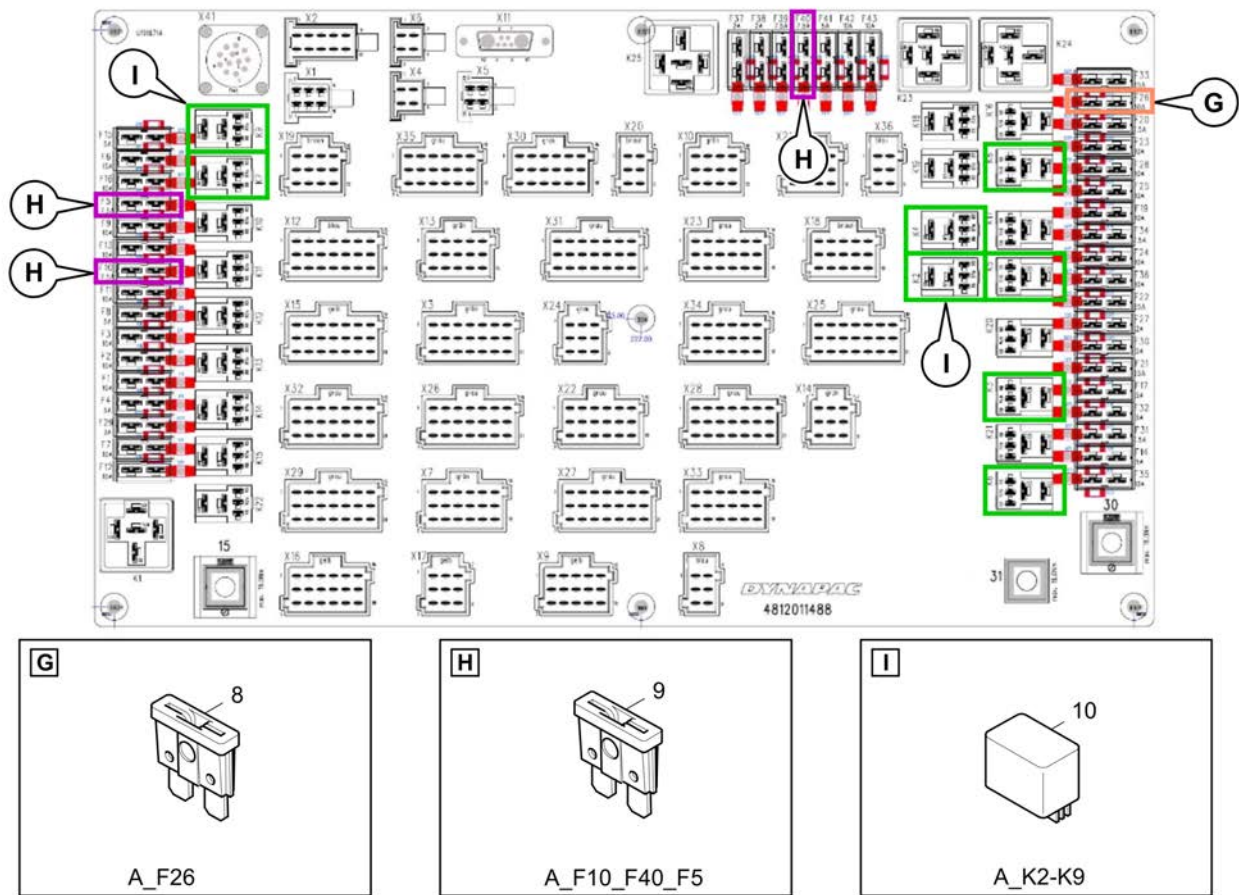

Refer to Parts Online for the most up to date information. The printed information might be outdated.

Fri Mar 23 13:07:14 UTC 2018