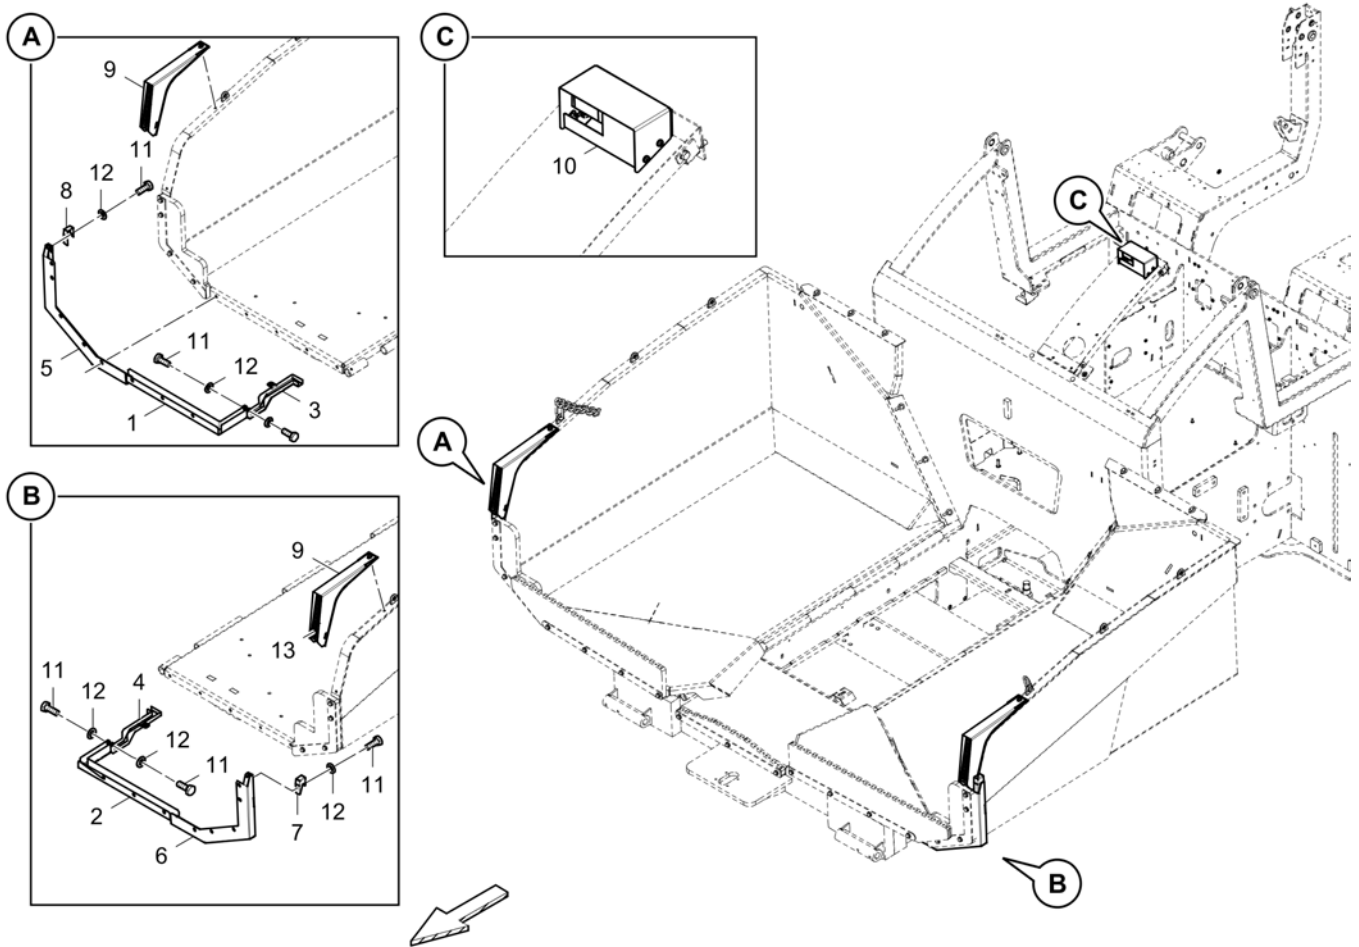

Truck Assist Advanced 4812236348 TruckAssist Advanced

Item	Part No.	Name	Qty	L	C	SN INFO
1	4812236332	Cover, r.h.	1			
2	4812236326	Cover, l.h.	1			
3	4812236342	Cover, r.h.	1			
4	4812236331	Cover, l.h.	1			
5	4812236345	Cover, r.h.	1			
6	4812236336	Cover, l.h.	1			
7	4812236337	Covering plate, l.h.	1			
8	4812236347	Covering plate, r.h.	1			
9	4812018218	Housing	2			
10	4812018226	Housing	1			
11	0147124603	Screw	6			
12	0301232100	Plain washer	6			
13	4812018144	Electric	1			

Refer to Parts Online for the most up to date information. The printed information might be outdated.

Fri Mar 23 13:08:59 UTC 2018