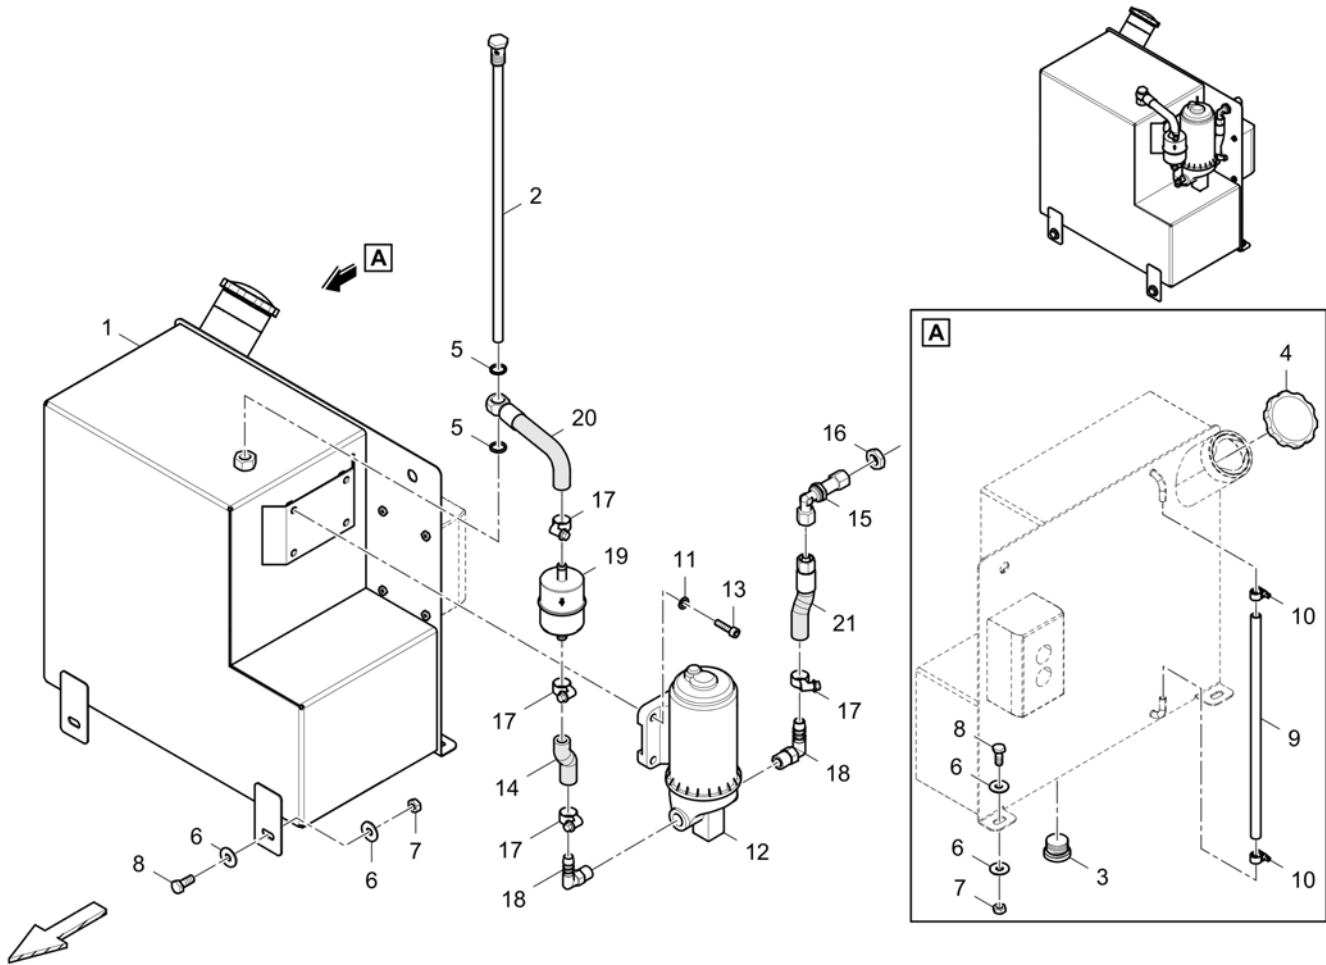

Tank with pump 4812227321 Tank with pump

Item	Part No.	Name	Qty	L	C	SN INFO
1	4812227248	Tank	1			
2	4812038696	Inlet manifold	1			
3	D961175211	Plug screw	1			
4	4812011172	Filler cap	1			
5	D932702323	Seal ring	2			
6	D939505023	Washer	8			
7	0266211000	Hexagon nut M8	4			
8	0147132303	Hexagon bolt	4			
9	4812046654	Hose x m	1			
10	D934349012	Clamp	2			
11	0300013041	Flat washer	4			
12	4812009831	Pump	1			
12.1	4812202682	Pressure switch	1			
13	0211124903	Hex. sock. screw	4			
14	4812227336	Hose	1			
15	4749220648	Elbow socket	1			

Refer to Parts Online for the most up to date information. The printed information might be outdated.

Fri Mar 23 13:08:40 UTC 2018