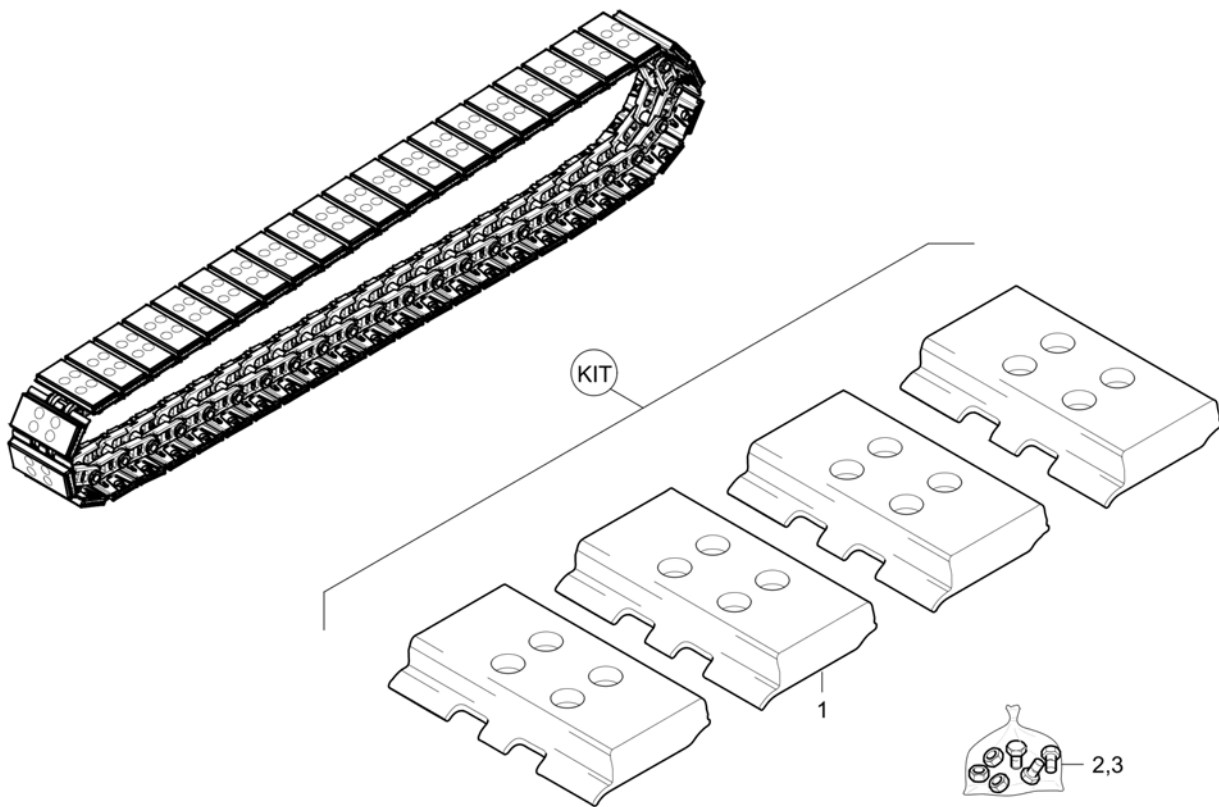

Drive kits 4812017338 Wear part kit rubber baseplate

Item	Part No.	Name	Qty	L	C	SN INFO
KIT	4812017338	Wear part kit rubber baseplate	1			
1	4812235776	Rubber baseplate	78			
2	4812215780	Hexagon head screw	312			
3	4812215782	Nut	312