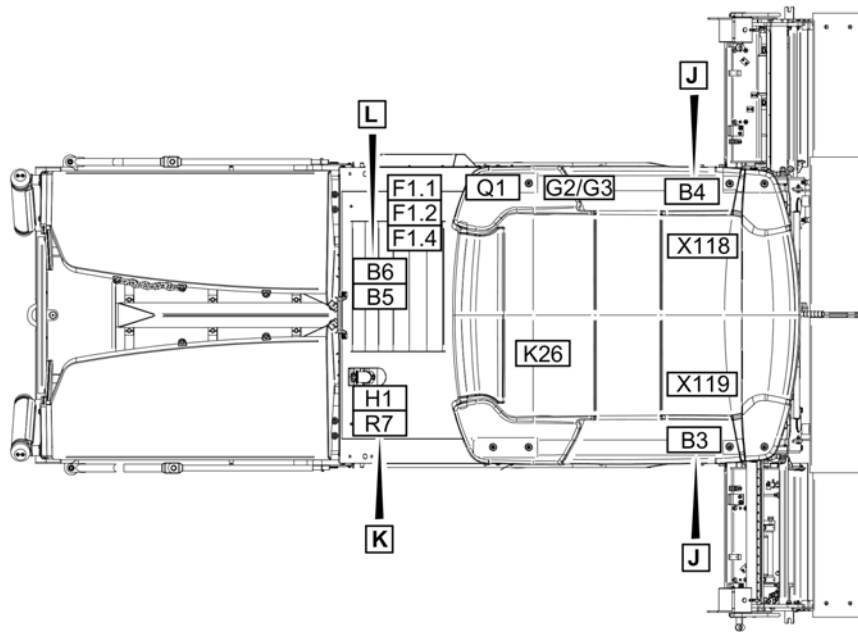

Refer to Parts Online for the most up to date information. The printed information might be outdated.

Fri Mar 23 13:06:43 UTC 2018