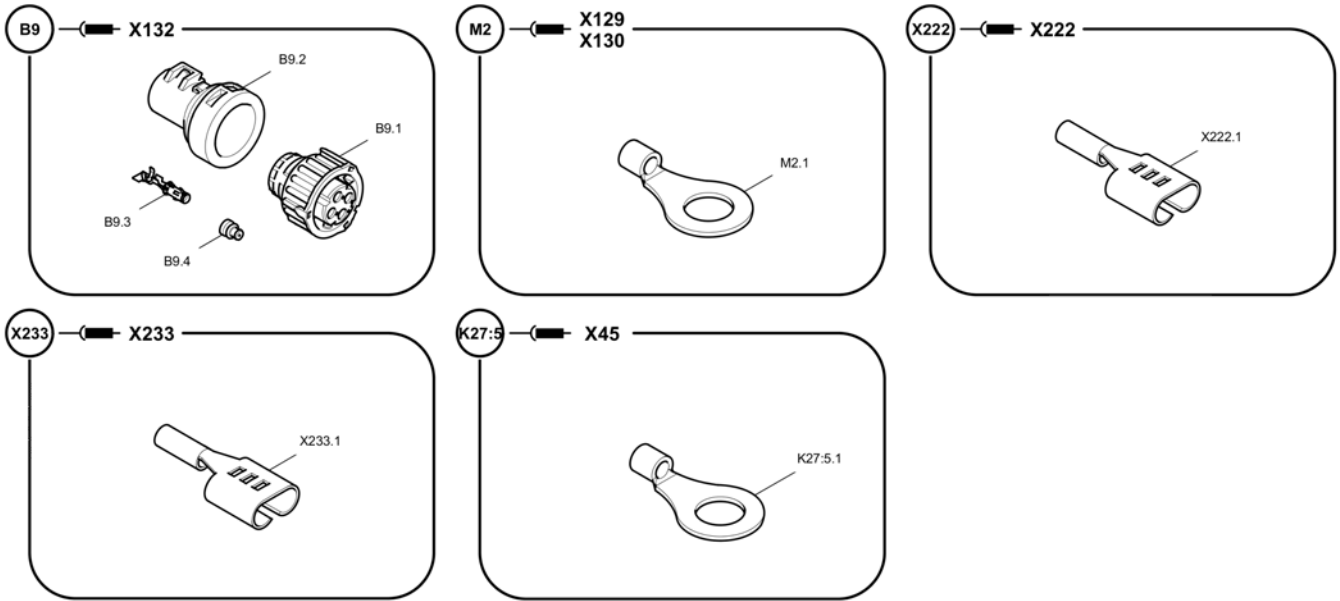

Item	Part No.	Name	Qty	L	C	SN INFO
D+		Electrical components			D+- X59	
D+.1	D977405505	Cable lug	1			
Y8		Electrical components			Y8- X12 4	
Y8.1	D977466134	Socket shell	1			
Y8.2	D977466144	Socket contact	2			
Y8.3	D977466137	Key	1			
X71		Electrical components			X71 - X71	
X71.1	4812045861	Socket shell	1			
X18		Electrical components			X18 - X18	
X18.1	4812029616	Power-timer housing	1			
X18.2	4812030987	Female contact	15			
X223		Electrical components			X22 3- X22 3	
X223.1	D977330125	Female housing	1			

Refer to Parts Online for the most up to date information. The printed information might be outdated.

Fri Mar 23 13:07:47 UTC 2018