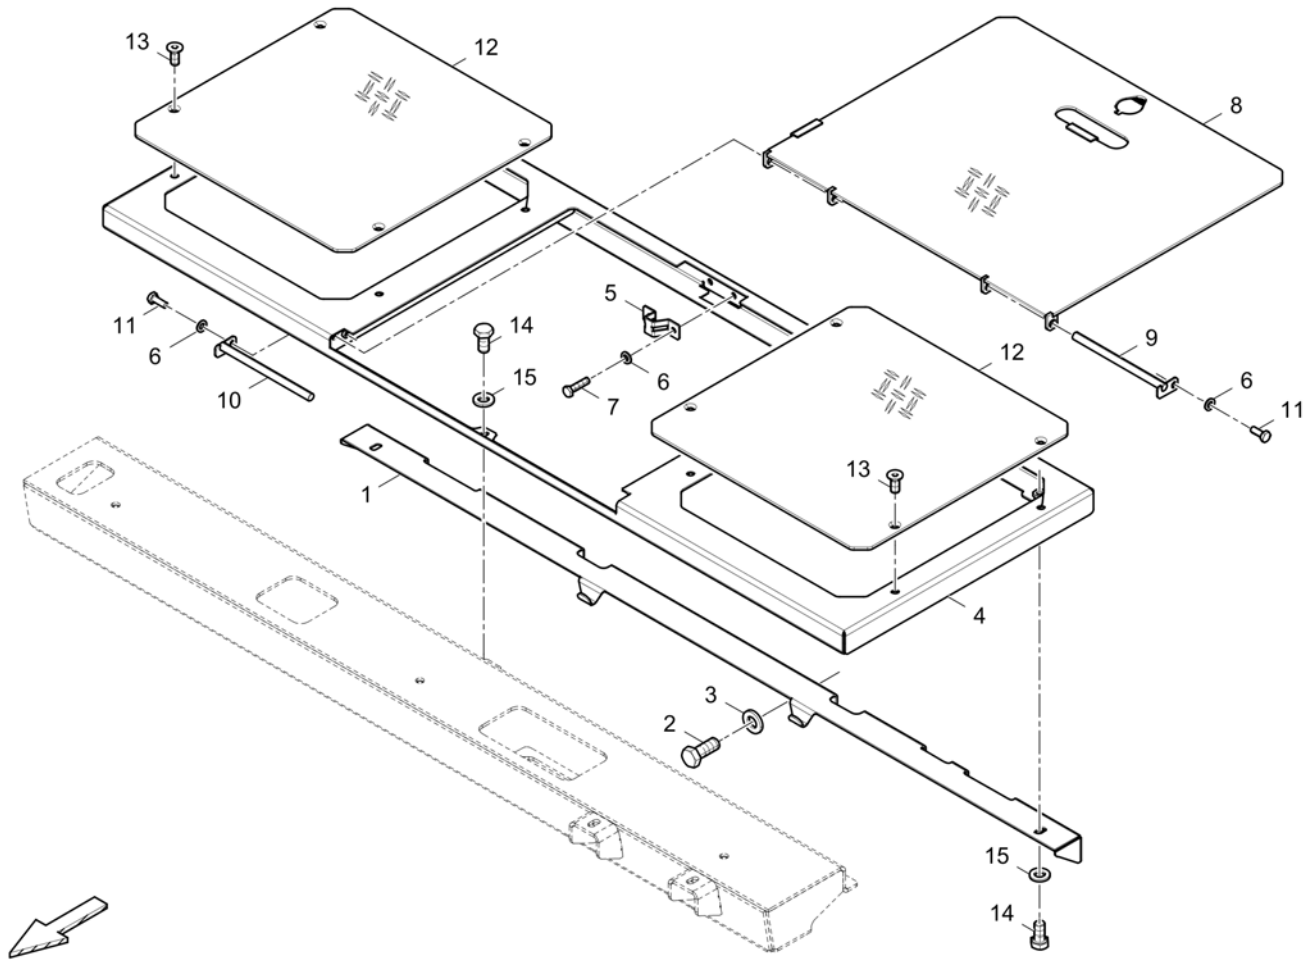

Cover 4812230653 Cover

Item	Part No.	Name	Qty	L	C	SN INFO
1	4812228636	Angle plate	1			
2	0147140103	Screw	4			
3	0333310052	Flat washer	4			
4	4812230690	Frame cover plate	1			
5	4812227564	Latch retainer	1			
6	0301232100	Plain washer	4			
7	0147124903	Hex. head screw M6 x 25	2			
8	4812230695	Bottom plate	1			
9	4812230700	Hinge, l.h.	1			
10	4812230905	Hinge, r.h.	1			
11	0147124603	Screw	2			
12	4812228616	Cover plate footwell	2			
13	0216195748	Hex.sock.screw	8			
14	0147136003	Screw cap	3			
15	0333310051	Lock washer	3			

Refer to Parts Online for the most up to date information. The printed information might be outdated.

Fri Mar 23 13:04:34 UTC 2018