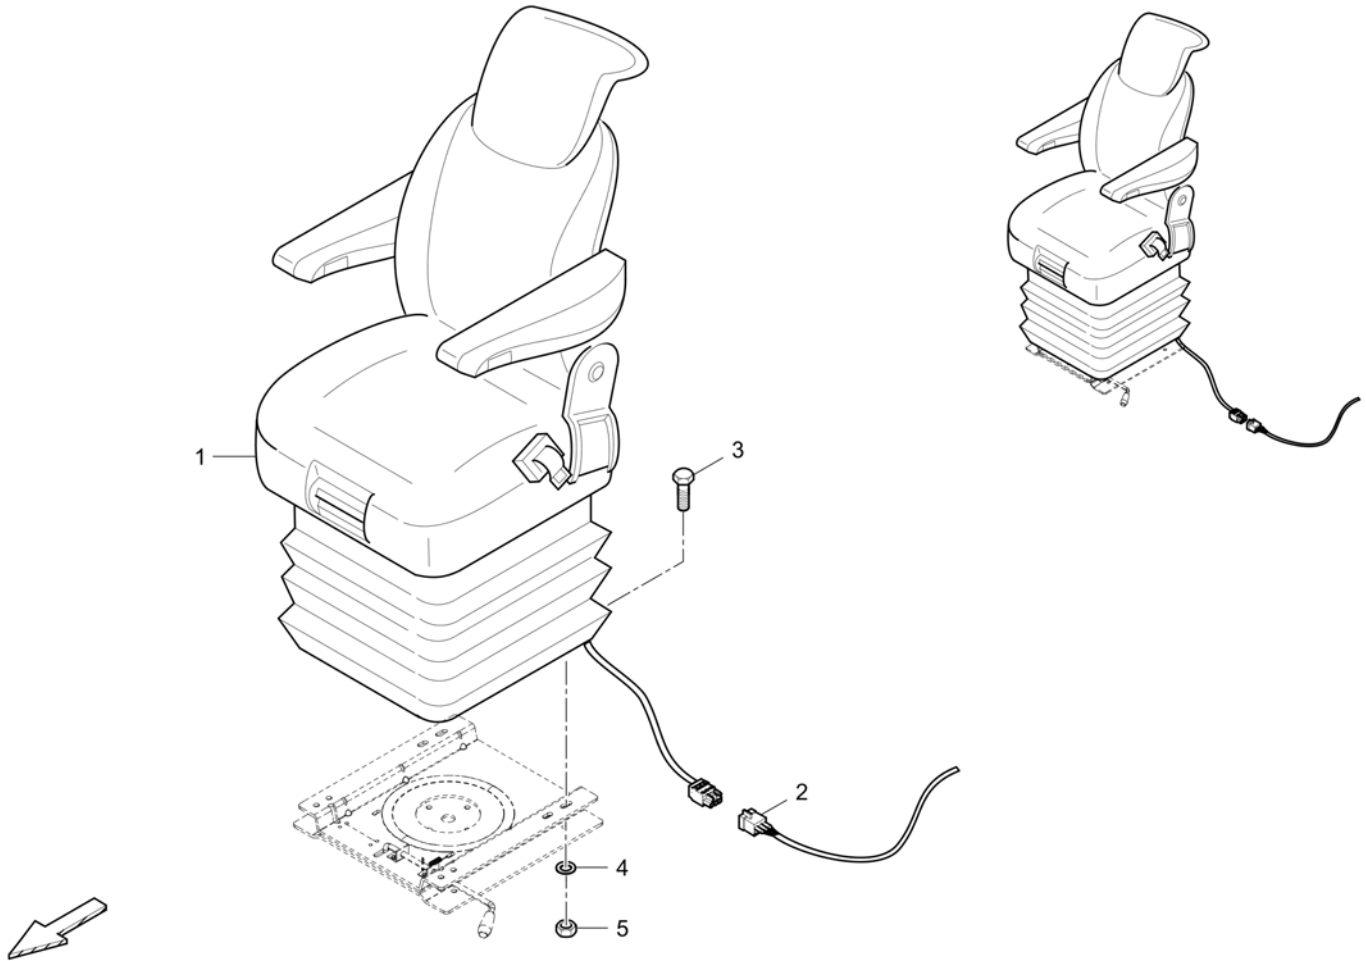

4812015767 Drivers seat, comfort 4812015767 Drivers seat, comfort

Item	Part No.	Name	Qty	L	C	SN INFO
1	D953420382	Luxury seat (Grammer)	1			
2	4812030001	Seat heater	1			
3	0147132303	Hexagon bolt	4			
4	D939505023	Washer	4			
5	0291118802	Hexagon nut	4