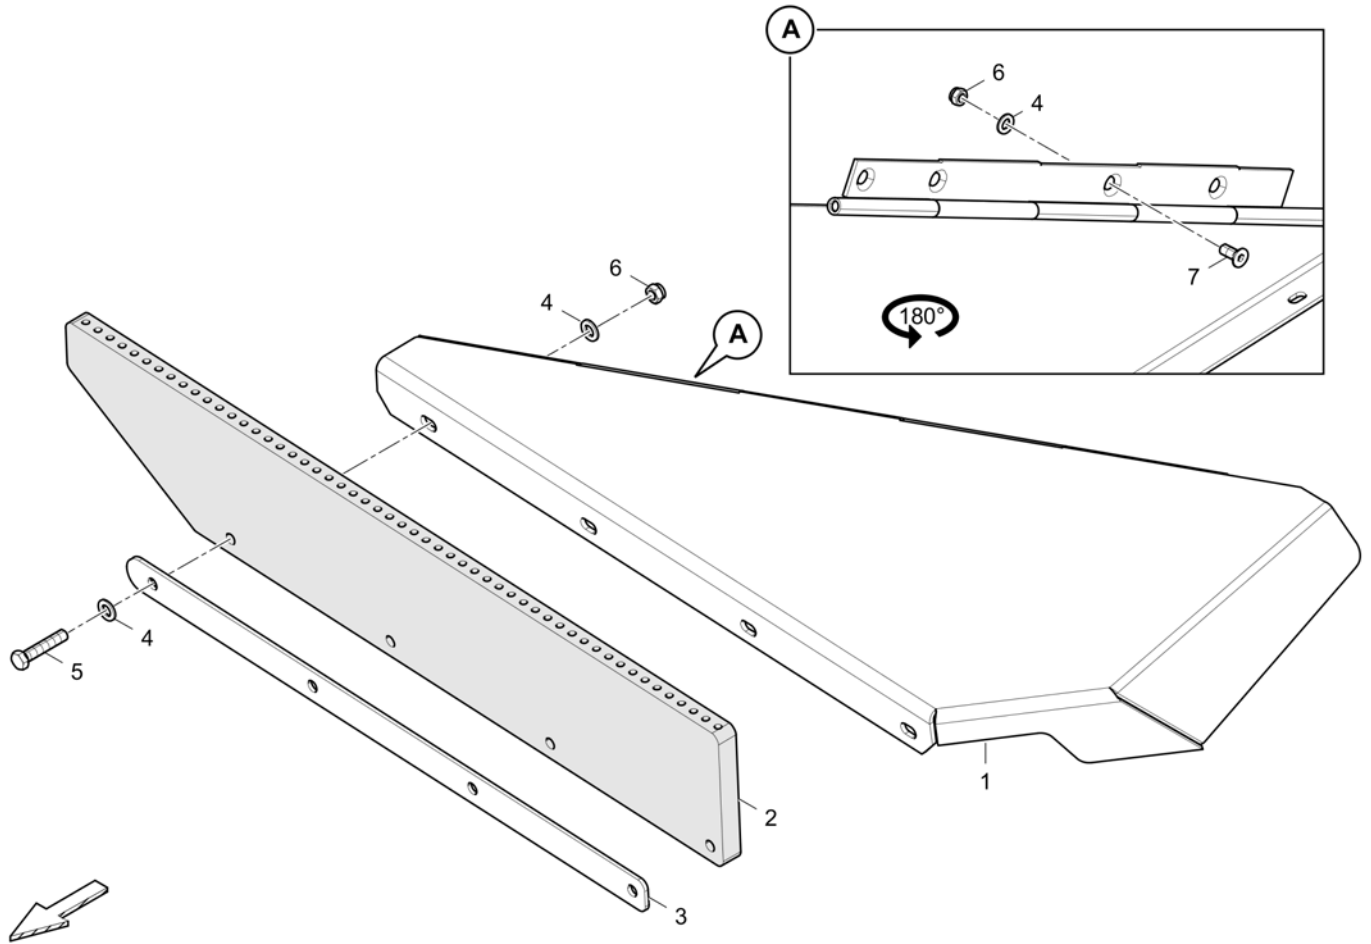

Front hopper, r.h. 4812235513 Front hopper, r.h.

Item	Part No.	Name	Qty	L	C	SN INFO
1	4812235514	Bulk material flap	1			
2	4812235517	Hopper rubber	1			
3	4812235518	Holder plate	1			
4	0301235800	Plain washer(A) 13 x 24 x 2.5	12			
5	0147140703	Hex. head screw M12 x 60	4			
6	5730008013	Hexagon nut	8			
7	0216195762	Countersunk screw	4