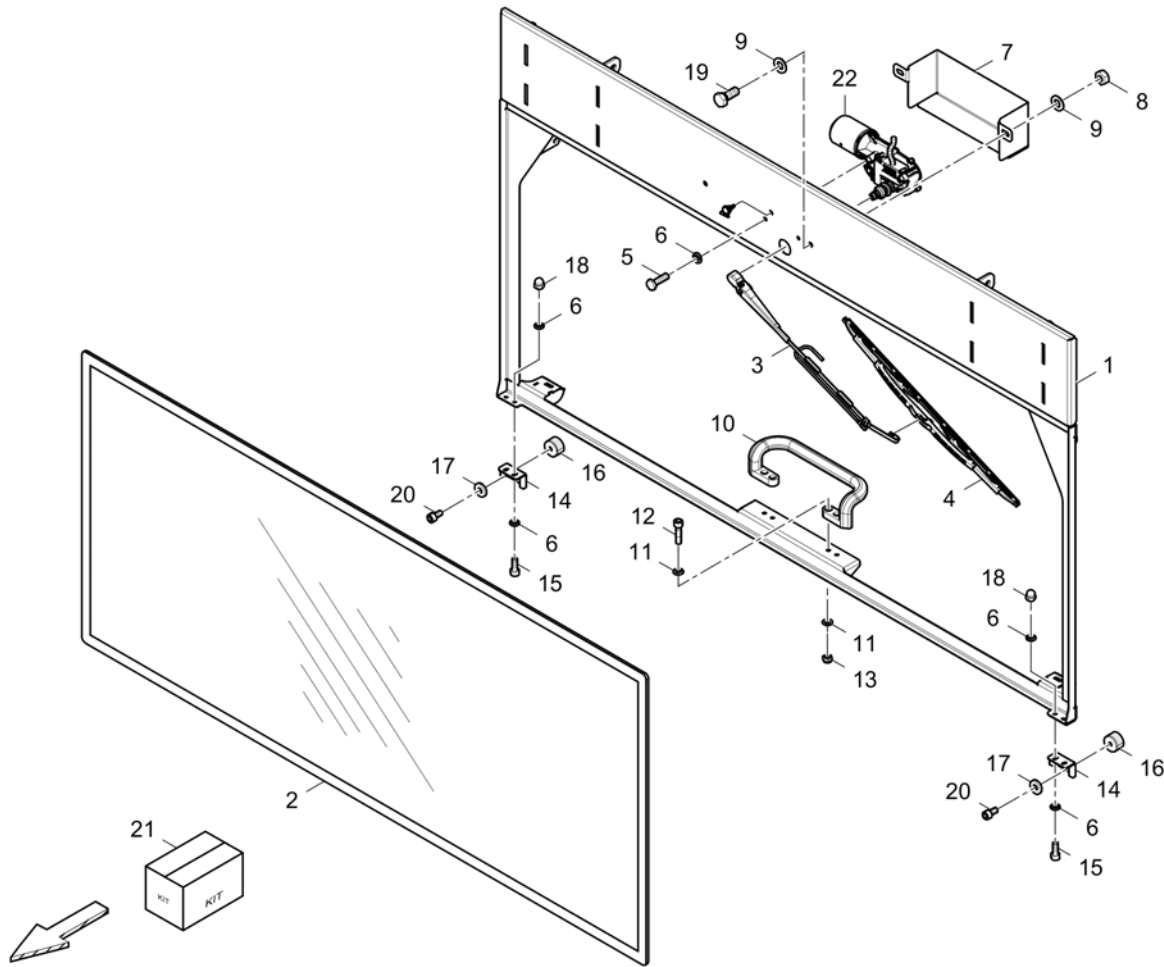

Front pane 4812236073 Front pane

Item	Part No.	Name	Qty	L	C	SN INFO
1	4812236126	Pane frame	1			
2	4812229488	Front pane	1			
3	4812229647	Wiper arm	1			
4	4812229648	Wiper blade	1			
5	0147124703	Hex.bolt	2			
6	0300013044	Flat washer	10			
7	4812229581	Cover plate	1			
8	0266211000	Hexagon nut M8	2			
9	0301233500	Plain washer	4			
10	4812005682	Handle	1			
11	0301232100	Plain washer	8			
12	0211124903	Hex. sock. screw	4			
13	0291118507	Nut	4			
14	4812236277	Stop plate	2			
15	0211124603	Screw	4			
16	4812029437	Rubber buffer	2			

Refer to Parts Online for the most up to date information. The printed information might be outdated.

Fri Mar 23 13:08:54 UTC 2018