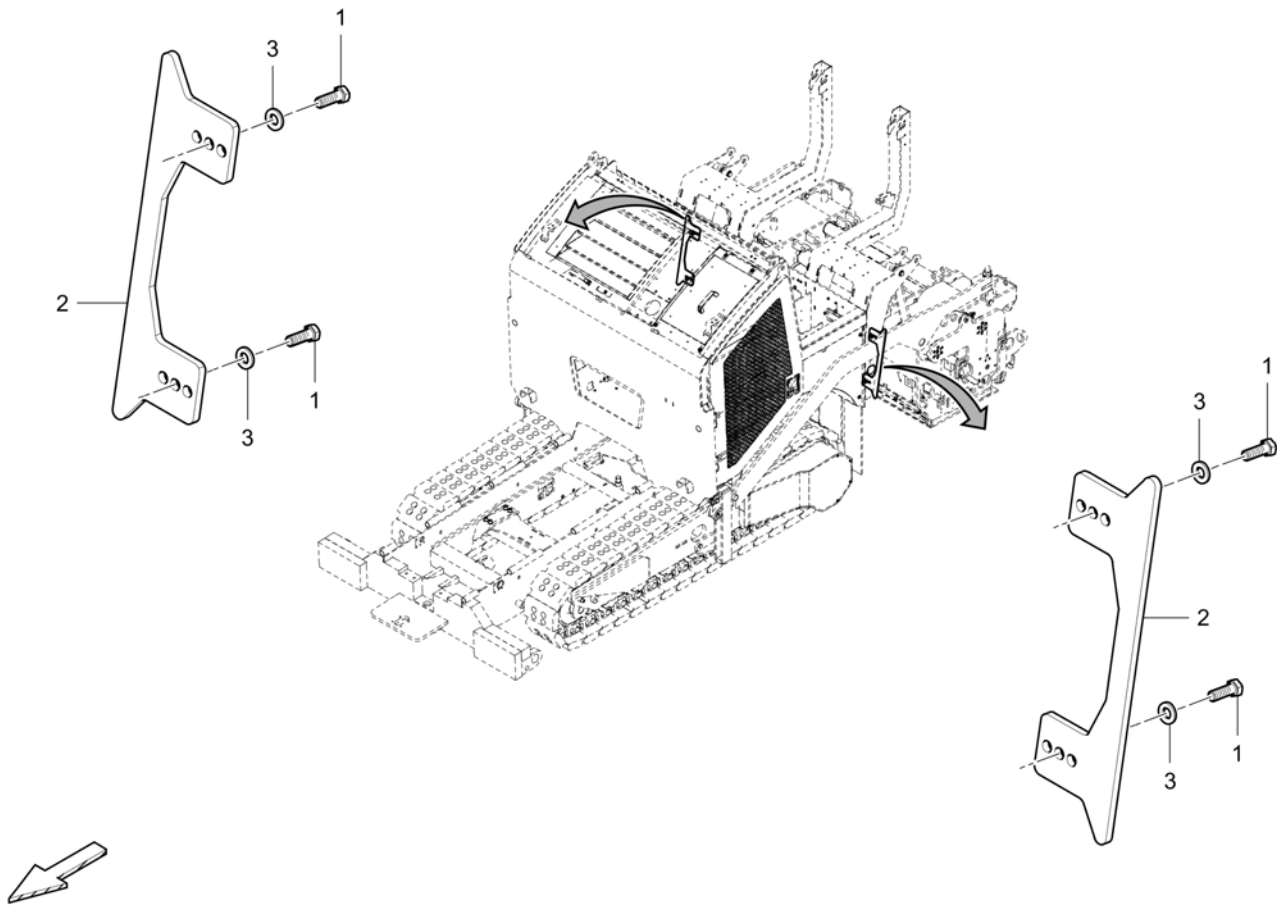

Side bar guiding 4812013078 Side bar guiding back

Item	Part No.	Name	Qty	L	C	SN INFO
1	0147140203	Hex. head screw M12 x 35	4			
2	4812011993	Side bar guiding back	2			
3	0333310052	Flat washer	4