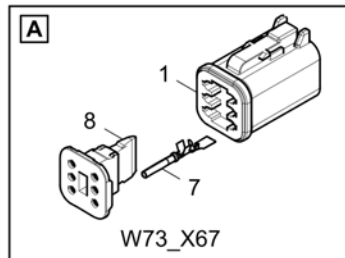

4812016174 Operating panel 4812016676 Cable W73

Item	Part No.	Name	Qty	L	C	SN INFO
1	D977479755	Socket shell	1			
7	4812028613	Female contact	6			
8	4812028609	Key	1