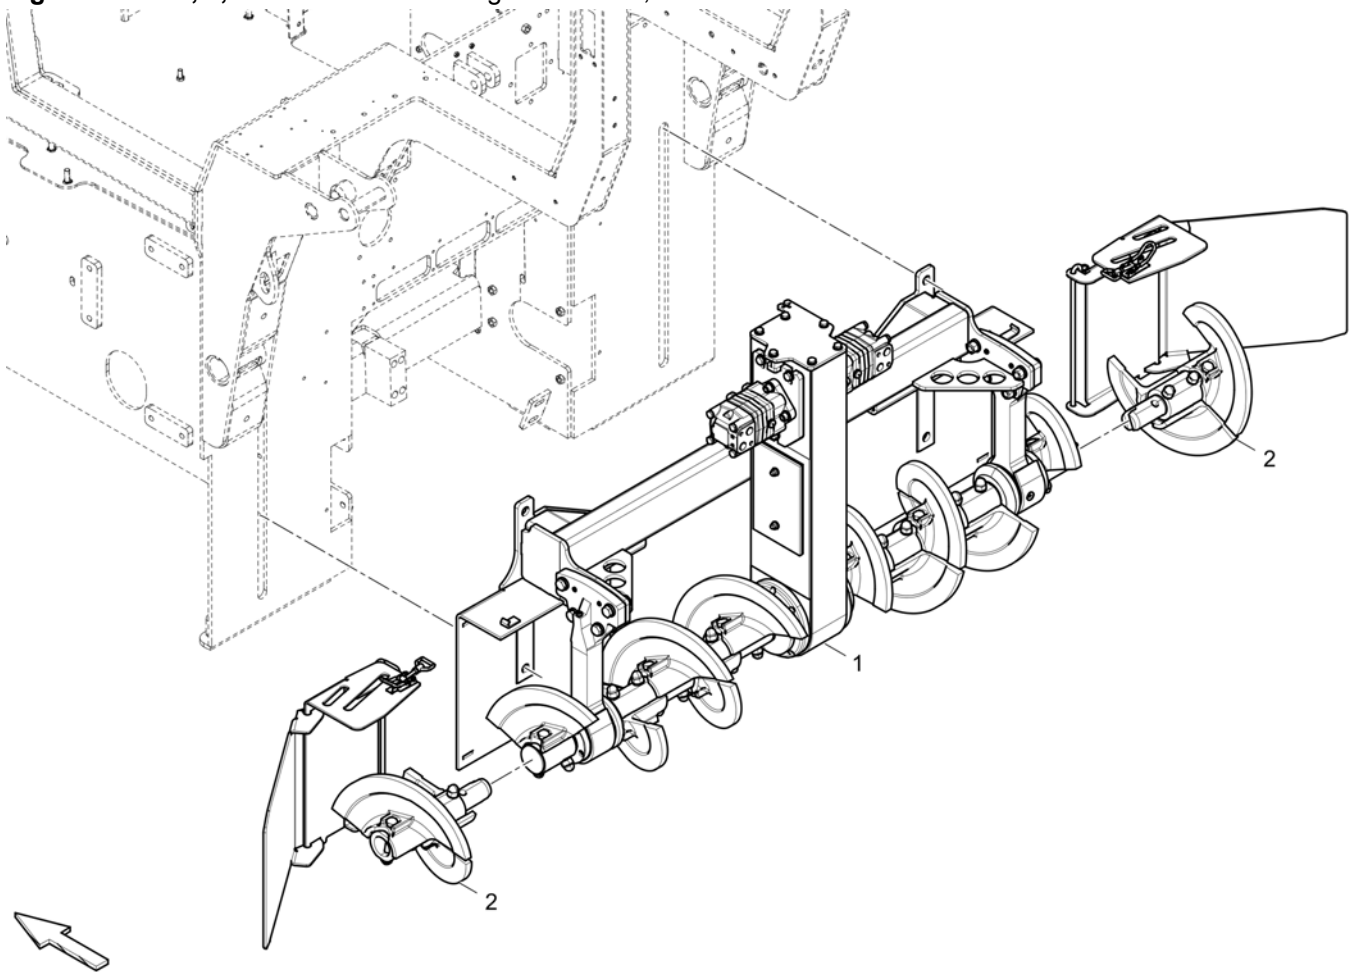

Auger Ø320mm, 2,20m 4812235472 Auger Ø320mm, 2.20m

Item	Part No.	Name	Qty	L	C	SN INFO
1	4812235473	Auger	1			
2	4812235474	Mounting parts	1