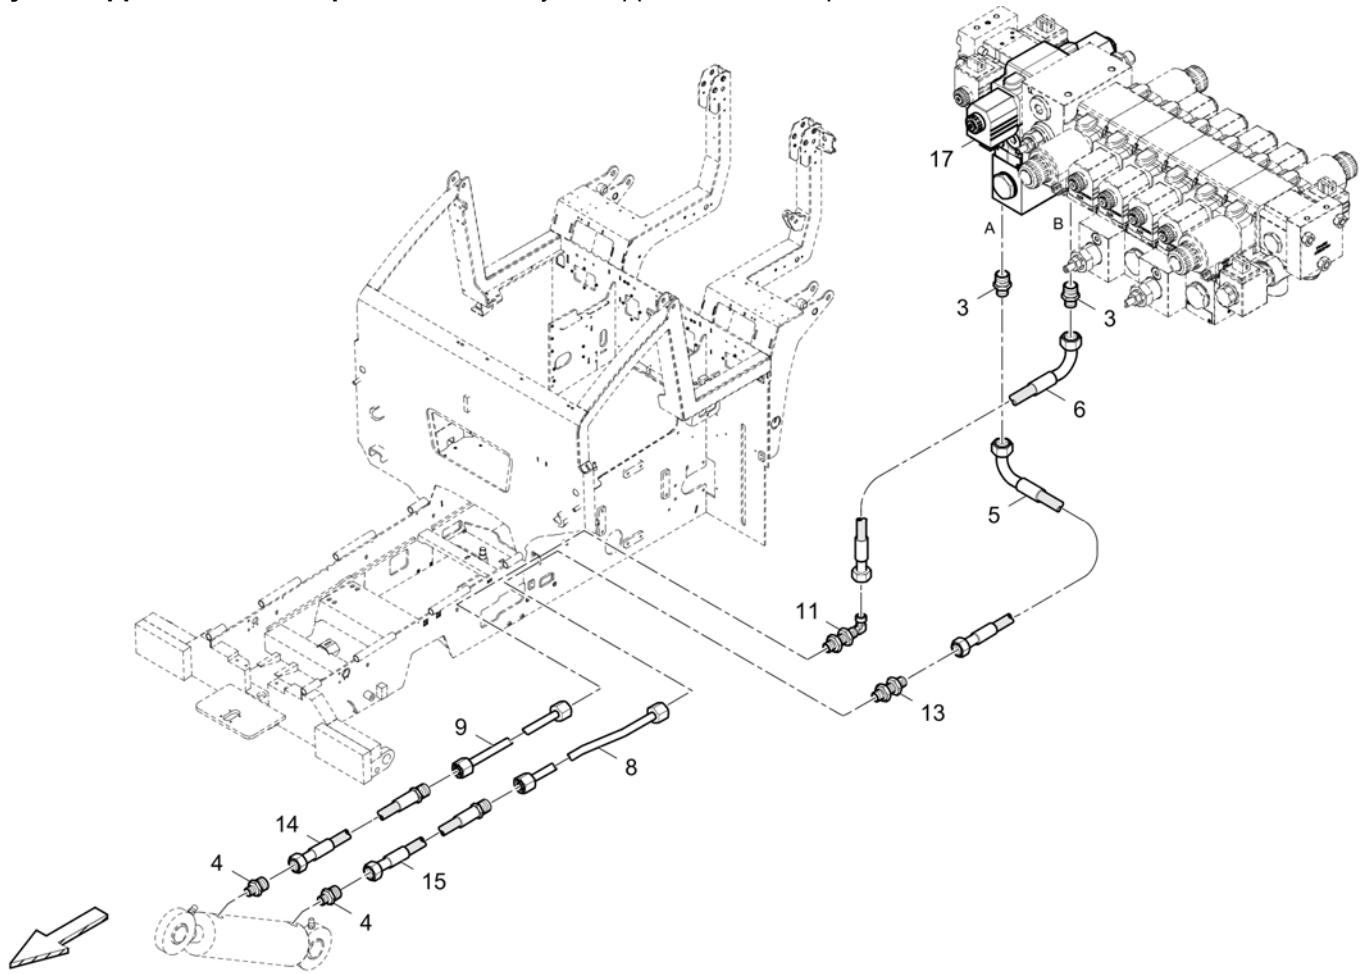

Hydr. hopper with front flap 4812201596 Hydr. hopper with front flap

Item	Part No.	Name	Qty	L	C	SN INFO
3	D961935103	Straight double-ended union	2			
4	D961935234	Male connector	2			
5	4812013650	Hose	1			
6	4812013659	Hose	1			
8	4812014032	Pipeline	1			
9	4812201556	Pipeline	1			
11	D961907006	Elbow socket	1			
13	D961906006	Straight bulkhead coupling	1			
14	4812016945	Hose	1			
15	4812016946	Hose	1			
17	4812023661	Control block	1