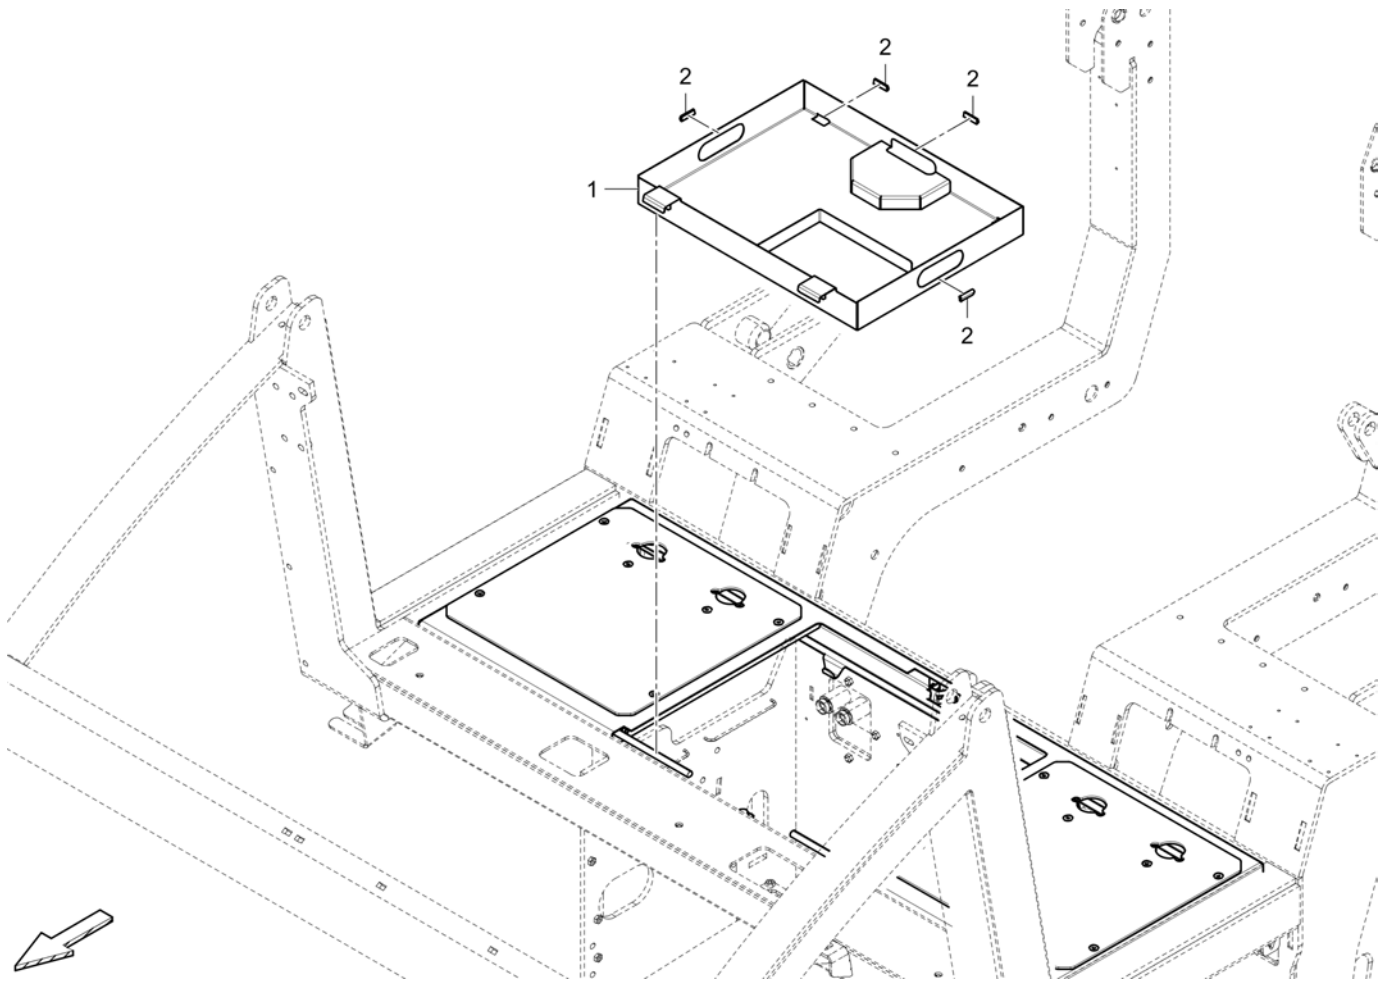

Tool box 4812230789 Tool box

Item	Part No.	Name	Qty	L	C	SN INFO
1	4812230790	Tool box	1			
2	D930280167	Edge protection x m	0,86