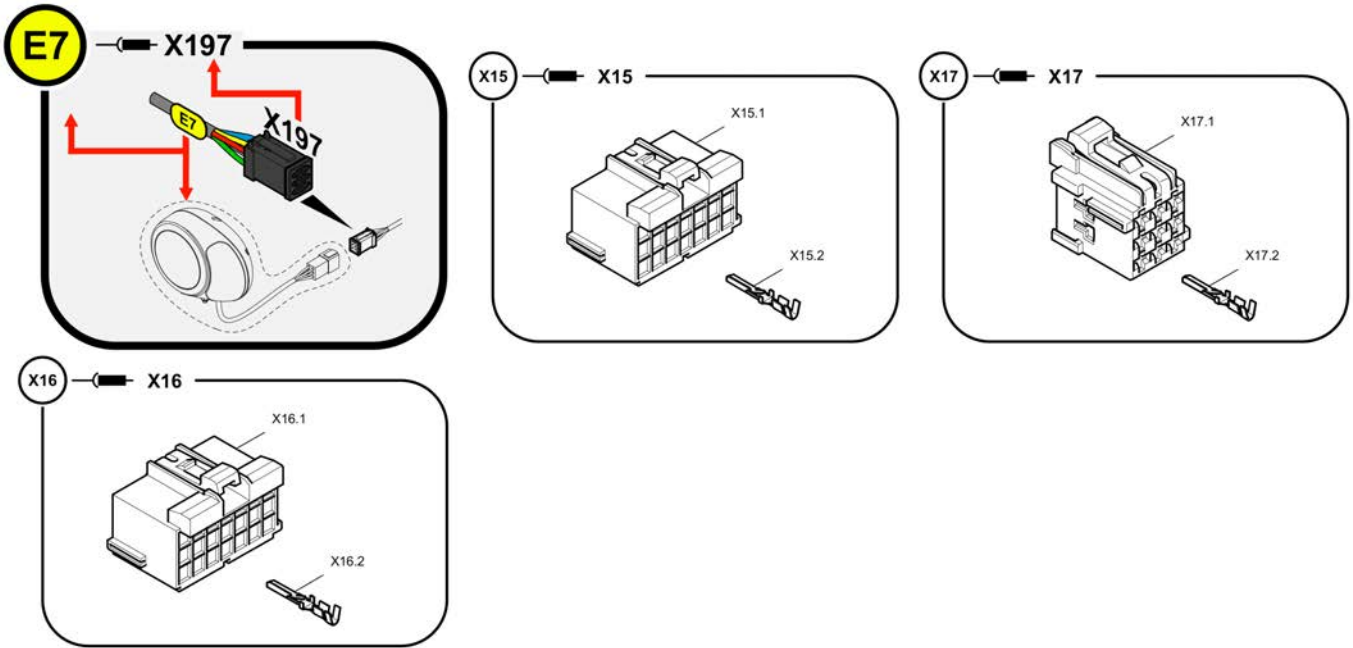

4812017376 Wiring 4812014502 Strapping plug

Item	Part No.	Name	Qty	L	C	SN INFO
X15		Electrical components			X15 - X15	
X15.1	4812029620	Power-timer housing	1			
X15.2	4812030987	Female contact	1			
X17		Electrical components			X17 - X17	
X17.1	4812029219	Power-timer housing	1			
X17.2	4812030987	Female contact	2			
X16		Electrical components			X16 - X16	
X16.1	4812046157	Power-timer housing	1			
X16.2	4812030987	Female contact	2			

Refer to Parts Online for the most up to date information. The printed information might be outdated.

Fri Mar 23 13:07:51 UTC 2018