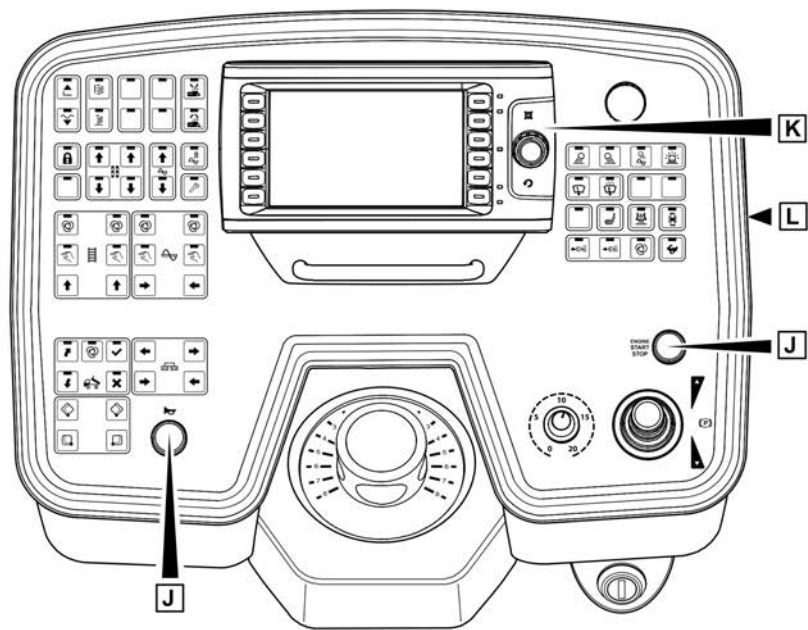

**Operating panel, cpl. 4812019196A operating , cpl.**

Item	Part No.	Name	Qty	L	C	SN INFO
1	4812016174	Operating panel	1			

**4812016174 Operating panel** 4812016174 Operating panel

Item	Part No.	Name	Qty	L	C	SN INFO
1	4812015954	Joystick	1			
1.1	4812202726	Bellows	1			
3	4812016744	Control unit	1			
4	4812016318	Socket	1			
5	4812014594	Angle sensor	1			
6	D978013748	Diode	1			
8	4812035686	Plug	1			
9	4812025303	Switch	1			
9.1	4812025301	Ignition key	1			
10	4812009344	Emergency push button	1			
11	D977514020	Push button	2			
12	4812016576	Master, programmed	1			
14	4812013853	Ring	1			
16	4812013823	Setting button	1			
18	4812028393	Socket	1			
19	4812013852	Cover	1			
21	4812215821	Dust cap	1			