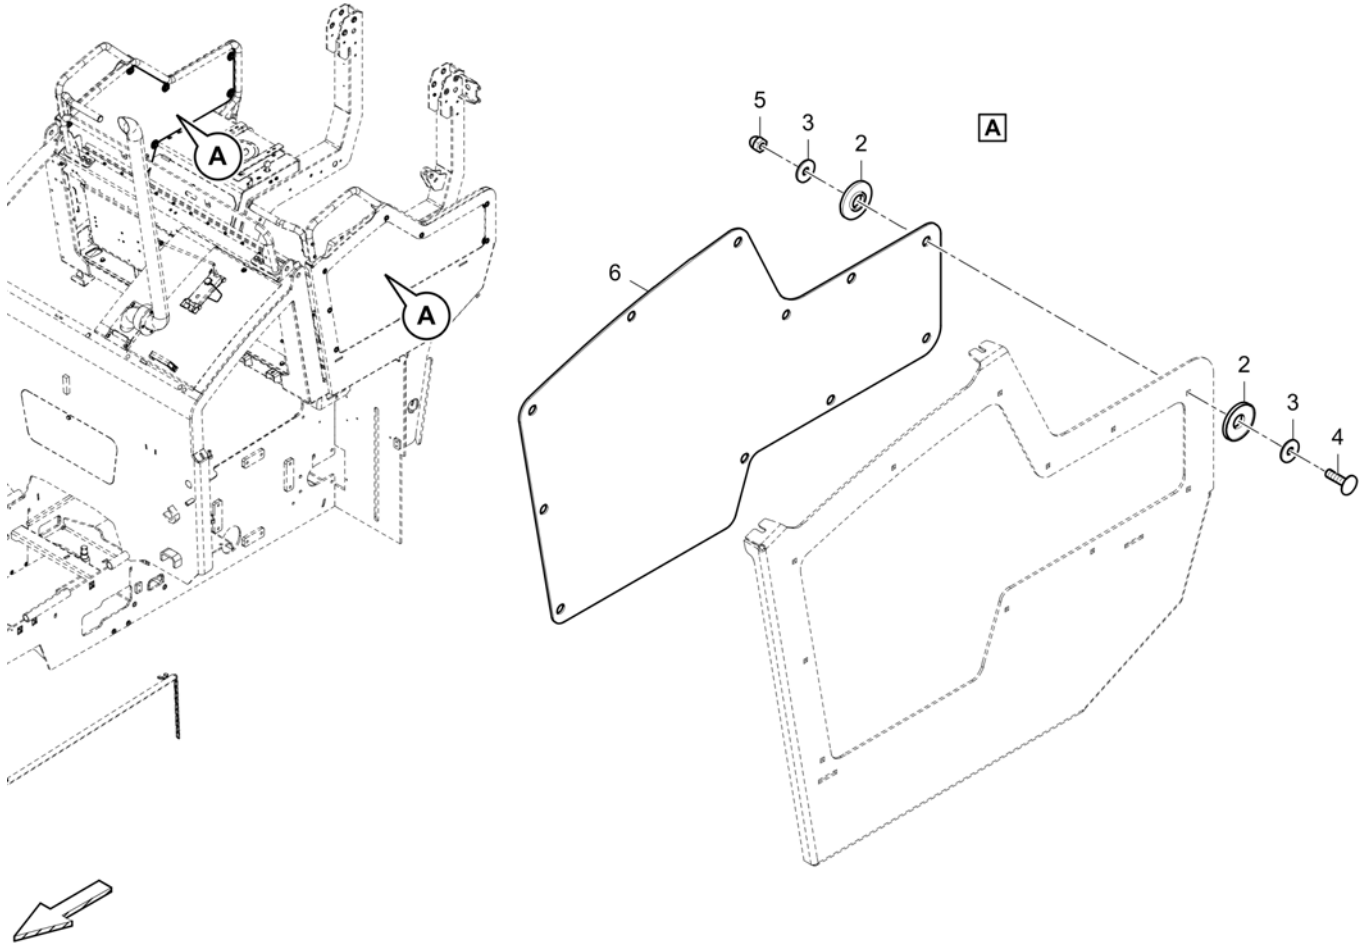

4812230939A Side window, valid from s/n G002007, ff. 4812230939A Side window

Item	Part No.	Name	Qty	L	C	SN INFO
2	4812036951	Retainer	44			
3	0300013040	Flat washer	44			
4	0226991529	Flat head screw	22			
5	D938760007	Cap nut	22			
6	4812018279	Side window	2			

Refer to Parts Online for the most up to date information. The printed information might be outdated.

Fri Mar 23 13:08:50 UTC 2018