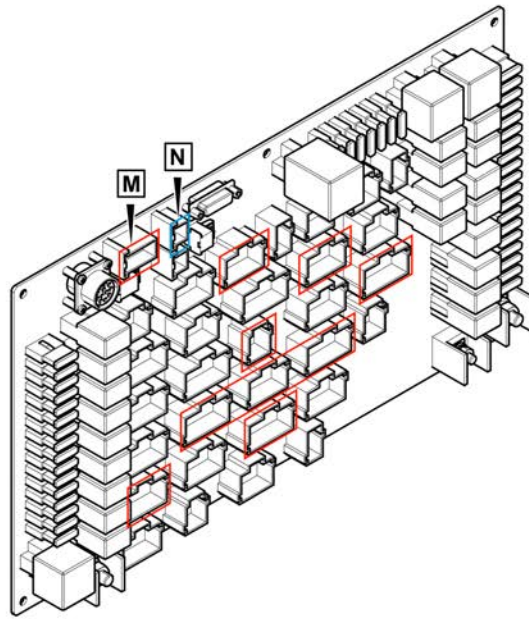

Item	Part No.	Name	Qty	L	C	SN INFO
1	D977180601	Resistor	3			
2	4812016572	Master, programmed	2			
4	D977454257	Fuse	1			
5	D977454250	Fuse	1			
6	D977454249	Fuse	1			
7	D977454258	Fuse 30 Amp.	1			
8	4812011488	Central Electric. Distrib.Unit	1			
10	D977730409	Relay	1			
12	D977730412	Micro relay	1			
13	D977454254	Fuse	1			
14	D977454252	Fuse	1			
49	4812014443	Cable W30	1			
50	4812228999	Junction box	1			
50	4812228999A	Junction box	1			Valid from s/n G002085, 2125, ff
51	4812017201	Plug	1			

Refer to Parts Online for the most up to date information. The printed information might be outdated.

Fri Mar 23 13:07:02 UTC 2018