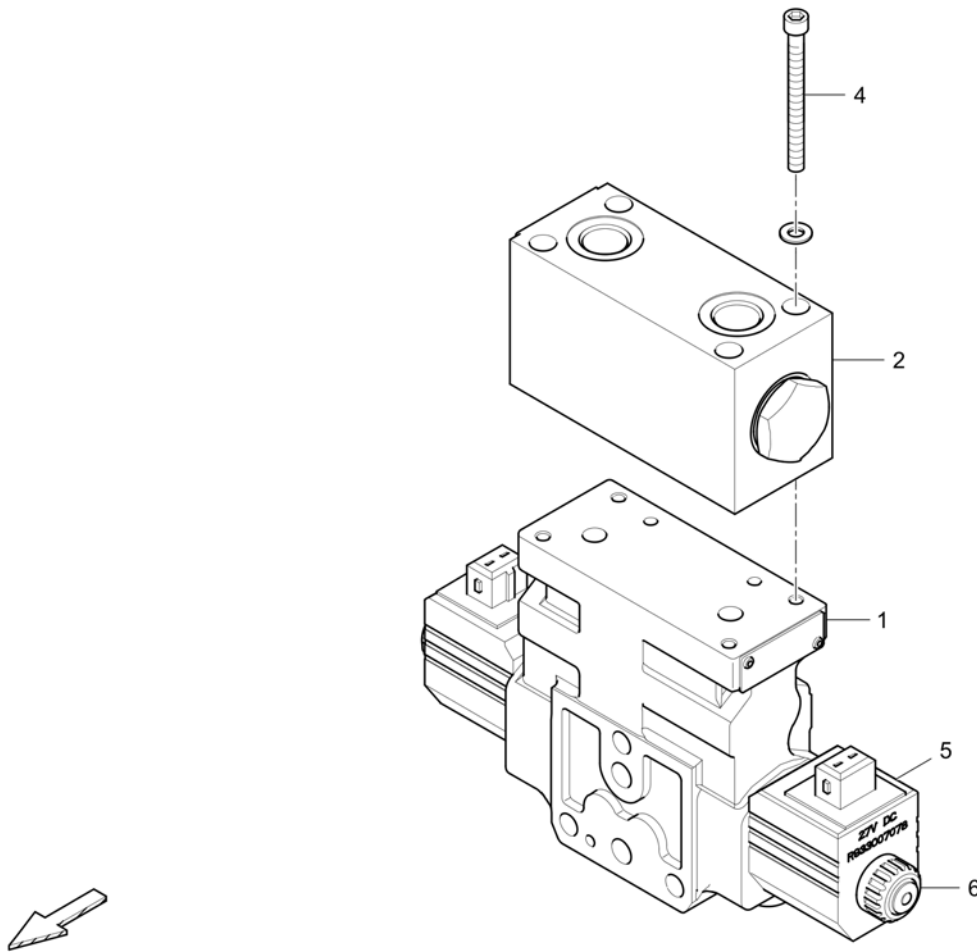

Control block 4812016335 Control block

Item	Part No.	Name	Qty	L	C	SN INFO
1	4812017450	Contol block section	1			
2	4812014312	Valve	1			
4	4812014314	Screw kit	1			
5	4812036468	Coil	1			
6	4812006108	Nut	1