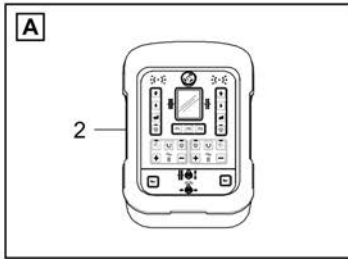

Remote control 4812024563 Remote control

Item	Part No.	Name	Qty	L	C	SN INFO
2	4812018022	Control unit programmed	1			
10	4812017990	Housing	1