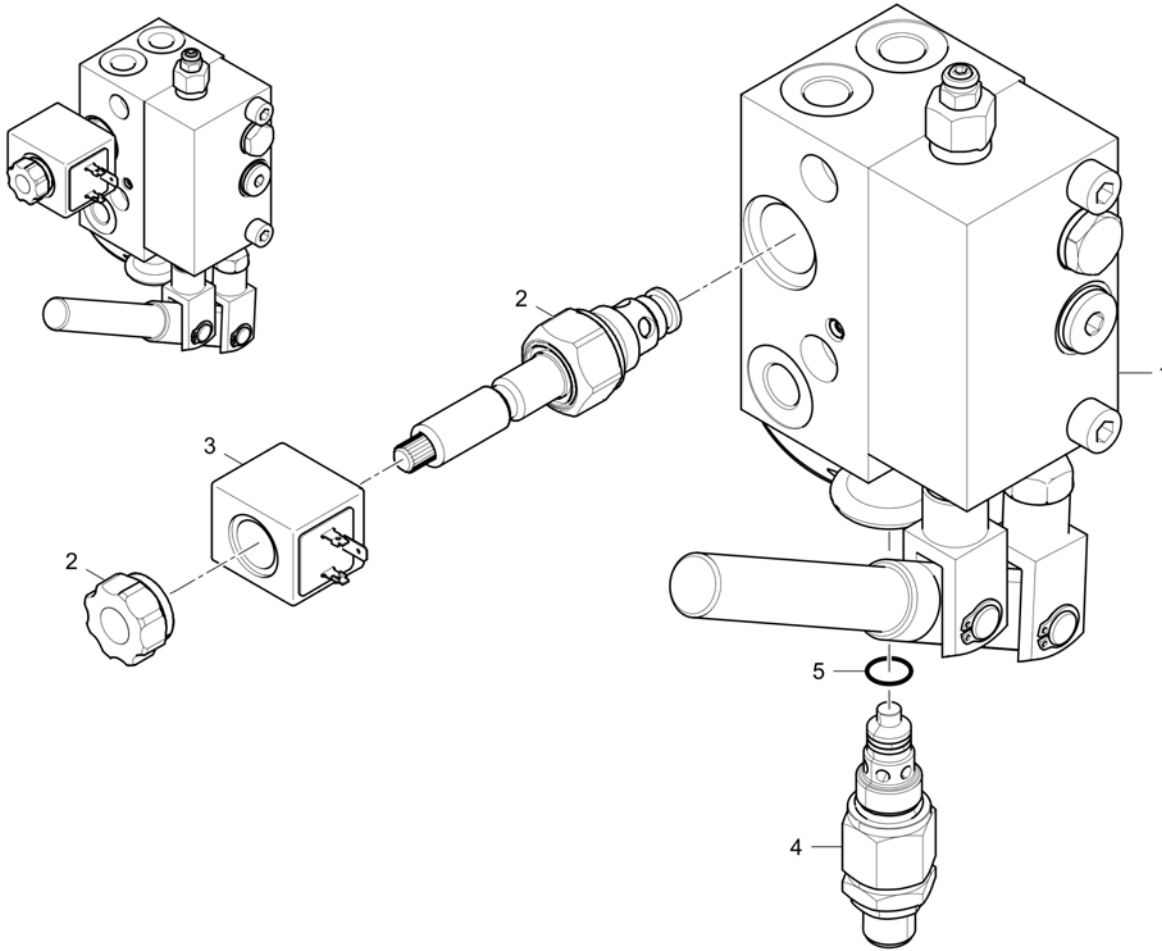

Brakevalve 4812024410 Brakevalve

Item	Part No.	Name	Qty	L	C	SN INFO
1	4812018918	Manual pump	1			
2	4812018917	Valve	1			
3	4812016138	Field coil	1			
4	4812201144	Valve	1			
5	4812201142	O-Ring	1