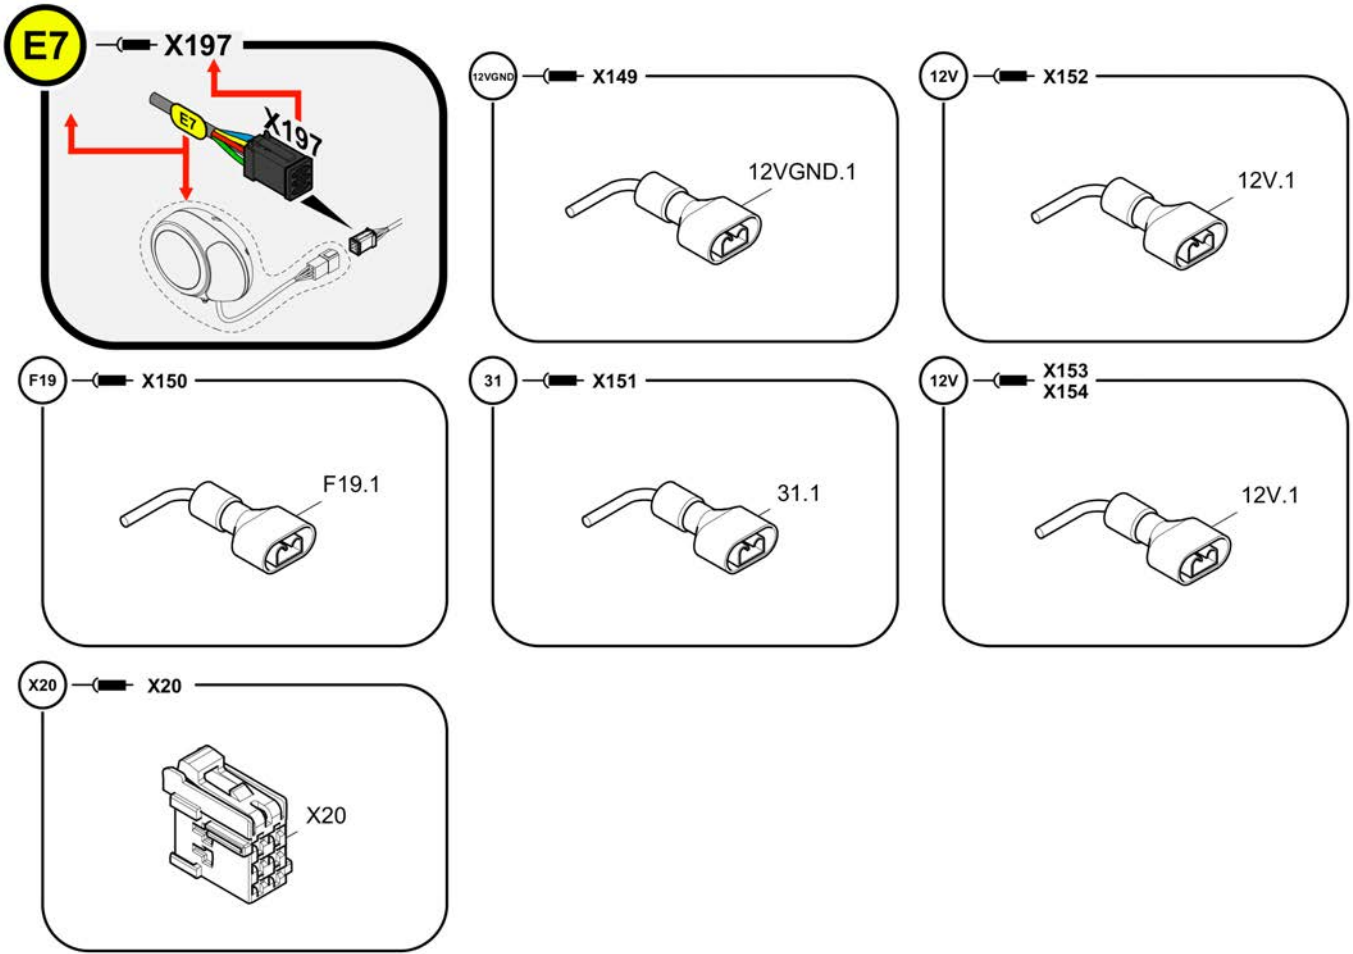

4812017376 Wiring 4812012325 Cable W34

Item	Part No.	Name	Qty	L	C	SN INFO
12VGND		Electrical components			12V GN D- X14 9	
12VGND.1	D977397710	Receptacle	1			
12V		Electrical components			12V - X15 2	
12V.1	D977397710	Receptacle	1			
F19		Electrical components			F19 - X15 0	
F19.1	D977397710	Receptacle	1			
31		Electrical components			31- X15 1	
31.1	D977397710	Receptacle	1			

Refer to Parts Online for the most up to date information. The printed information might be outdated.

Fri Mar 23 13:07:48 UTC 2018