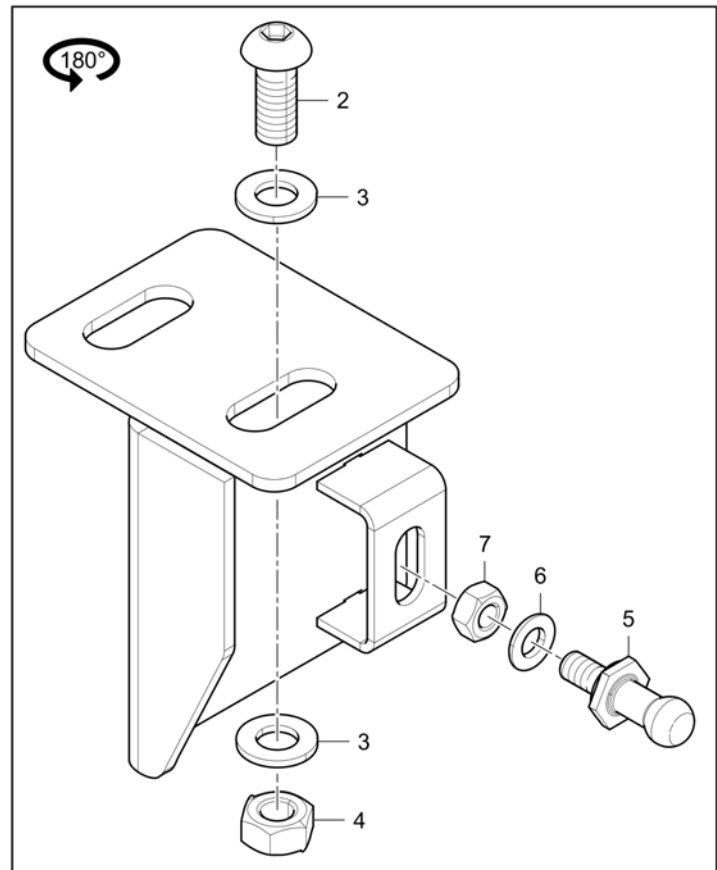

Support plate 4812236026 Support plate

Item	Part No.	Name	Qty	L	C	SN INFO
1	4812236025	Retainer	1			
2	0215001064	Hexagon socket button head screw	2			
3	0301233500	Plain washer	4			
4	0266211000	Hexagon nut M8	2			
5	4812015291	Bolt	1			
6	0301232100	Plain washer	1			
7	5730015118	Hexagon nut	1