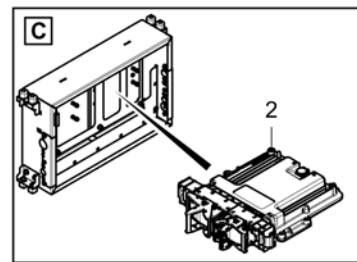

Junction box 4812014444 Junction box