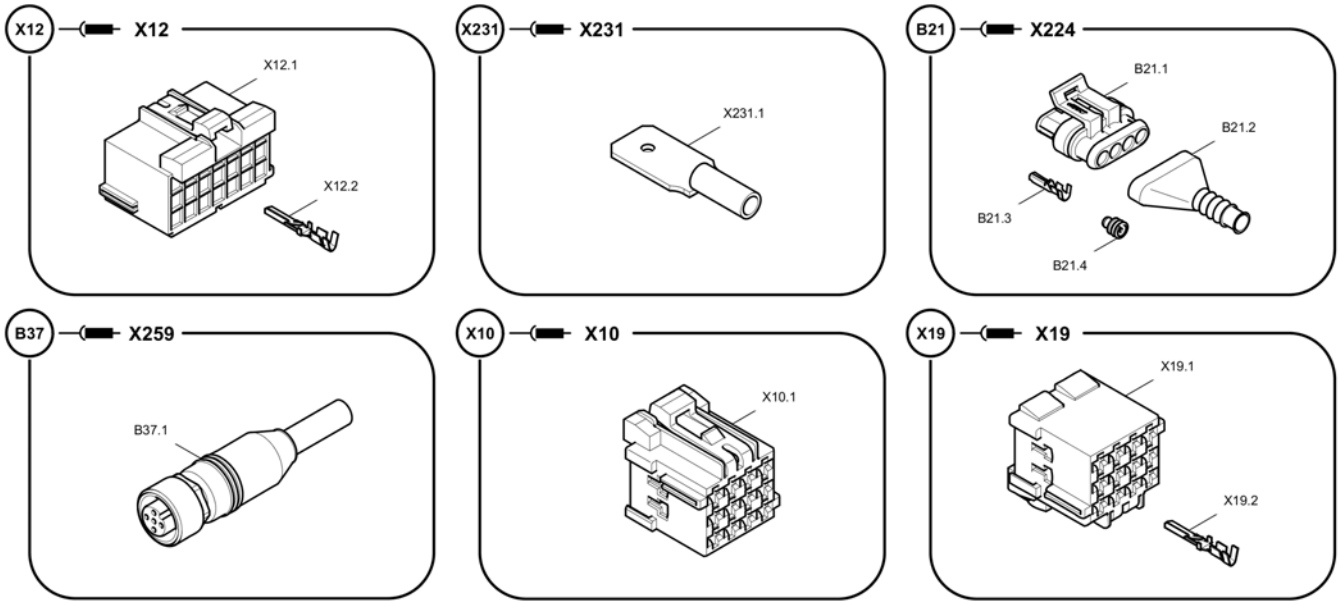

Item	Part No.	Name	Qty	L	C	SN INFO
E5		Electrical components			E5-X16 2	
E5.1	4812044930	Socket shell	1			
E5.2	4812044175	Corrugated pipe connection	1			
E5.3	D977466144	Socket contact	1			
E5.4	D977466137	Key	1			
B3		Electrical components			B3-X15 7	
B3.1	D977466146	Socket shell	1			
B3.2	4812044177	Corrugated pipe connection	1			
Y4		Electrical components			Y4-X83	
Y4.1	D977466134	Socket shell	1			
Y4.2	4812044175	Corrugated pipe connection	1			
Y4.3	D977466144	Socket contact	2			
Y4.4	D977466137	Key	1			

Refer to Parts Online for the most up to date information. The printed information might be outdated.

Fri Mar 23 13:07:39 UTC 2018