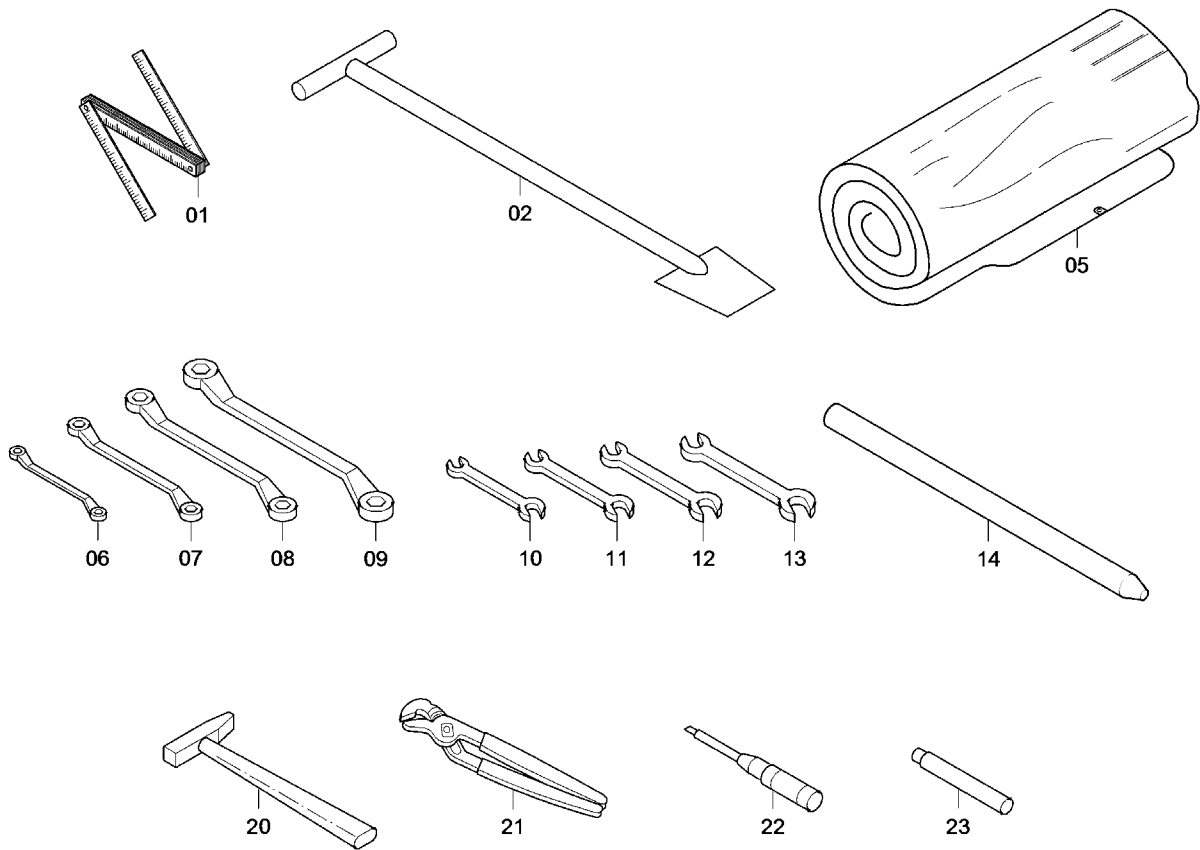

4812009244 Hand tools, special 4812009244 Tools and accessories

Item	Part No.	Name	Qty	L	C	SN INFO
1	D956400005	Folding rule	1			
2	4730001177	Tar spatual	1			
5	4812036162	Tool bag	1			
6	D956160640	Ring key	1			
7	4753410029	Ring wrench	1			
8	4753410010	Ring wrench	1			
9	4753410021	Ring wrench	1			
10	4753420007	Fork wrench	1			
11	4753420009	Fork wrench	1			
12	4753420002	Fork wrench	1			
13	4753420012	Fork wrench	1			
14	D956145983	Mounting lever	1			
20	4753300009	Metalwork hammer	1			
21	4753100012	Water pump pliers	1			
22	4753200013	Screwdriver	1			
23	4753000046	Drift pin	1			

Refer to Parts Online for the most up to date information. The printed information might be outdated.

Fri Mar 23 13:09:11 UTC 2018