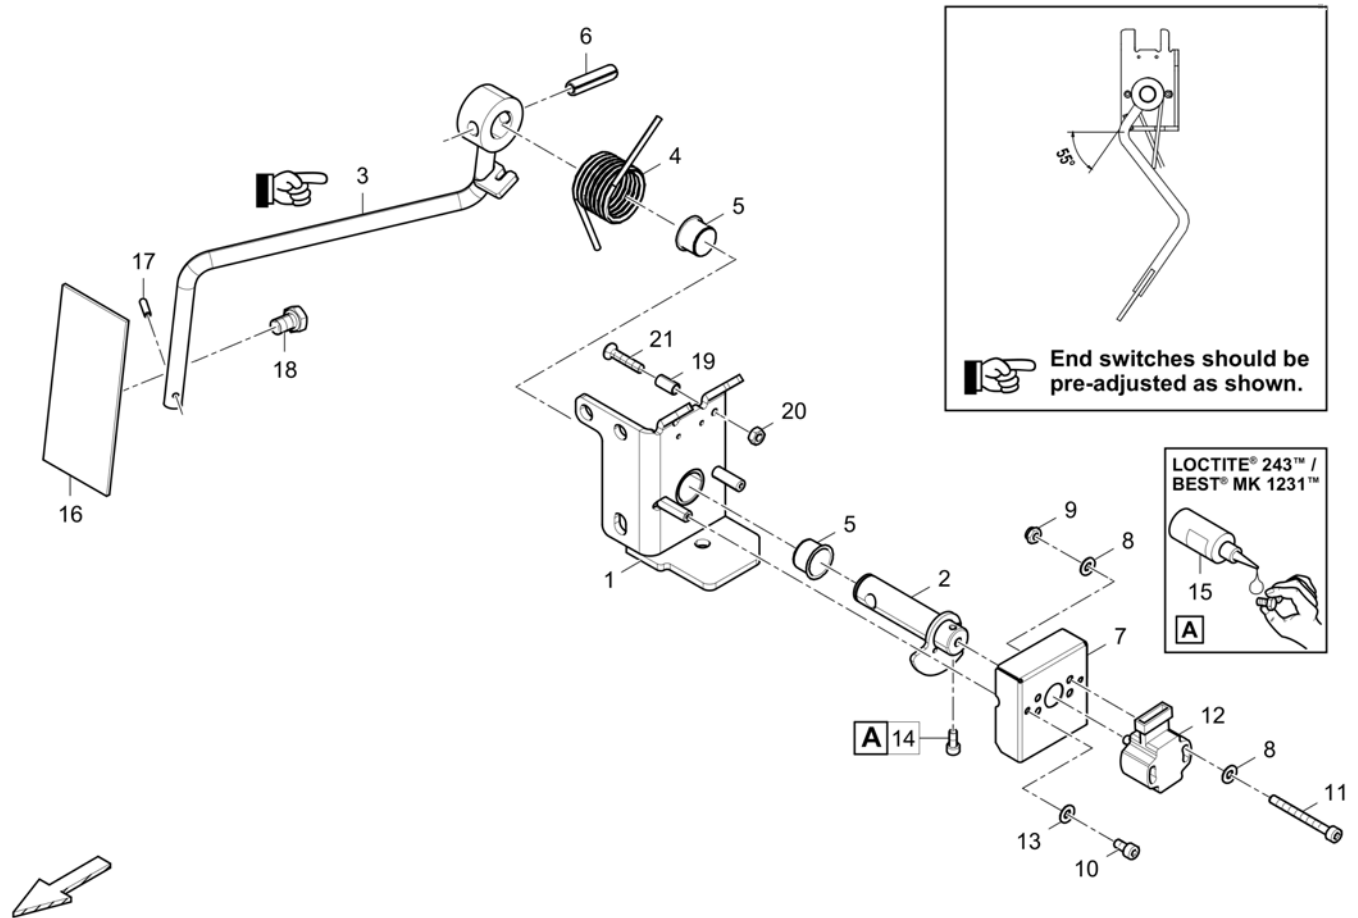

Conveyor limit switch, l.h. 4812236097 Conveyor limit switch, l.h.

Item	Part No.	Name	Qty	L	C	SN INFO
1	4812229128	Retainer	1			
2	4812226063	Shifting shaft	1			
3	4812014384	Lever	1			
4	4812041492	Spring	1			
5	4812014318	Friction bearing	2			
6	D931501324	Dowel pin	1			
7	4812014693	Cover	1			
8	0301231800	Flat washer	4			
9	0291118503	Hexagon nut	2			
10	0211116903	Screw	2			
11	D937930175	Cylinder screw	2			
12	4812014483	Angle sensor	1			
13	4749900492	Shake-proof washer	2			
14	0211120503	Hex socket screw	1			
15	4747400034	Thread locking	0,01			
16	4812033791	Stop plate	1			

Refer to Parts Online for the most up to date information. The printed information might be outdated.

Fri Mar 23 13:05:50 UTC 2018