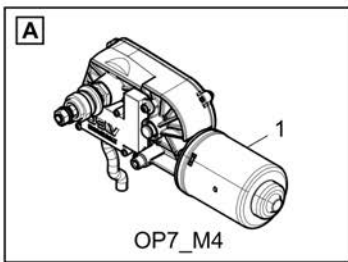

Item	Part No.	Name	Qty	L	C	SN INFO
17	4812011790	Washer	2			
18	0277130800	Nut	4			
19	0147132303	Hexagon bolt	2			
20	0211124403	Hex.socket cap screw	2			
21	4812009050	Glue kit	1			
22	4812012825	Electrical, wiper	1			

El. option wiper 4812012825 El. option wiper