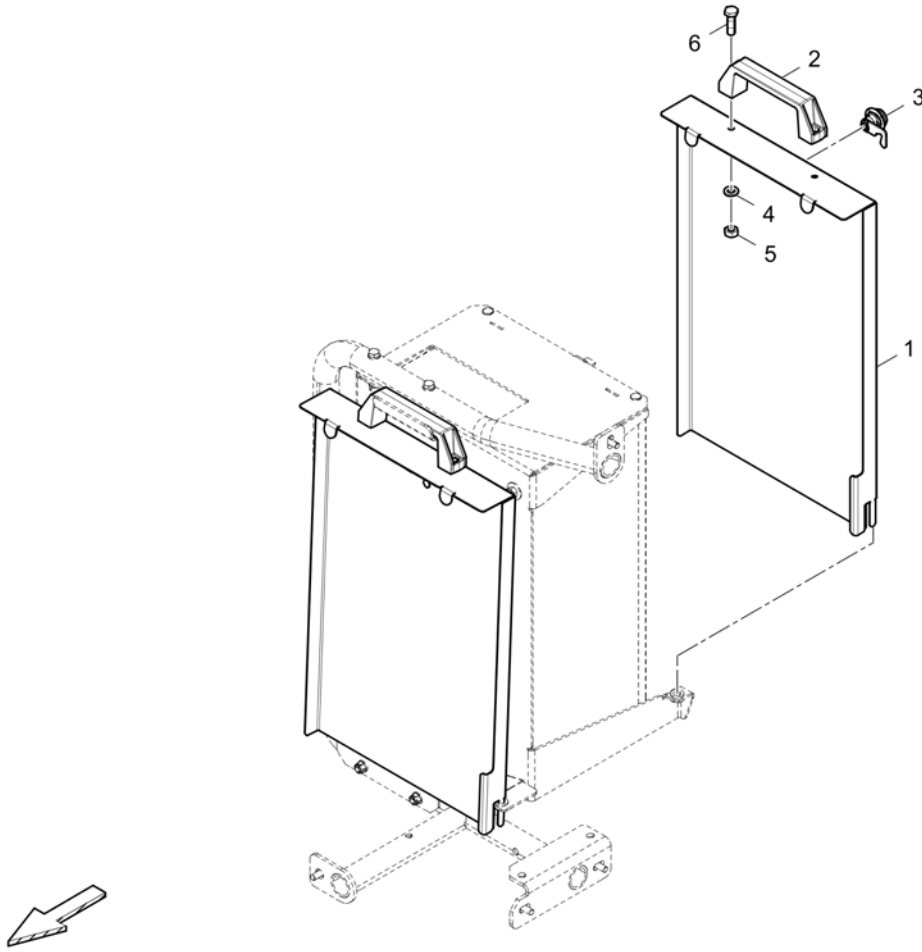

Cover 4812201975 Cover

Item	Part No.	Name	Qty	L	C	SN INFO
1	4812201967	Cover	1			
2	1202867300	Handle	1			
3	4812227510	Lock, cpl.	1			
3.1	4812024627	Key	1			
4	0301232100	Plain washer	2			
5	5730015118	Hexagon nut	2			
6	0147124703	Hex.bolt	2			

Refer to Parts Online for the most up to date information. The printed information might be outdated.

Fri Mar 23 13:04:32 UTC 2018