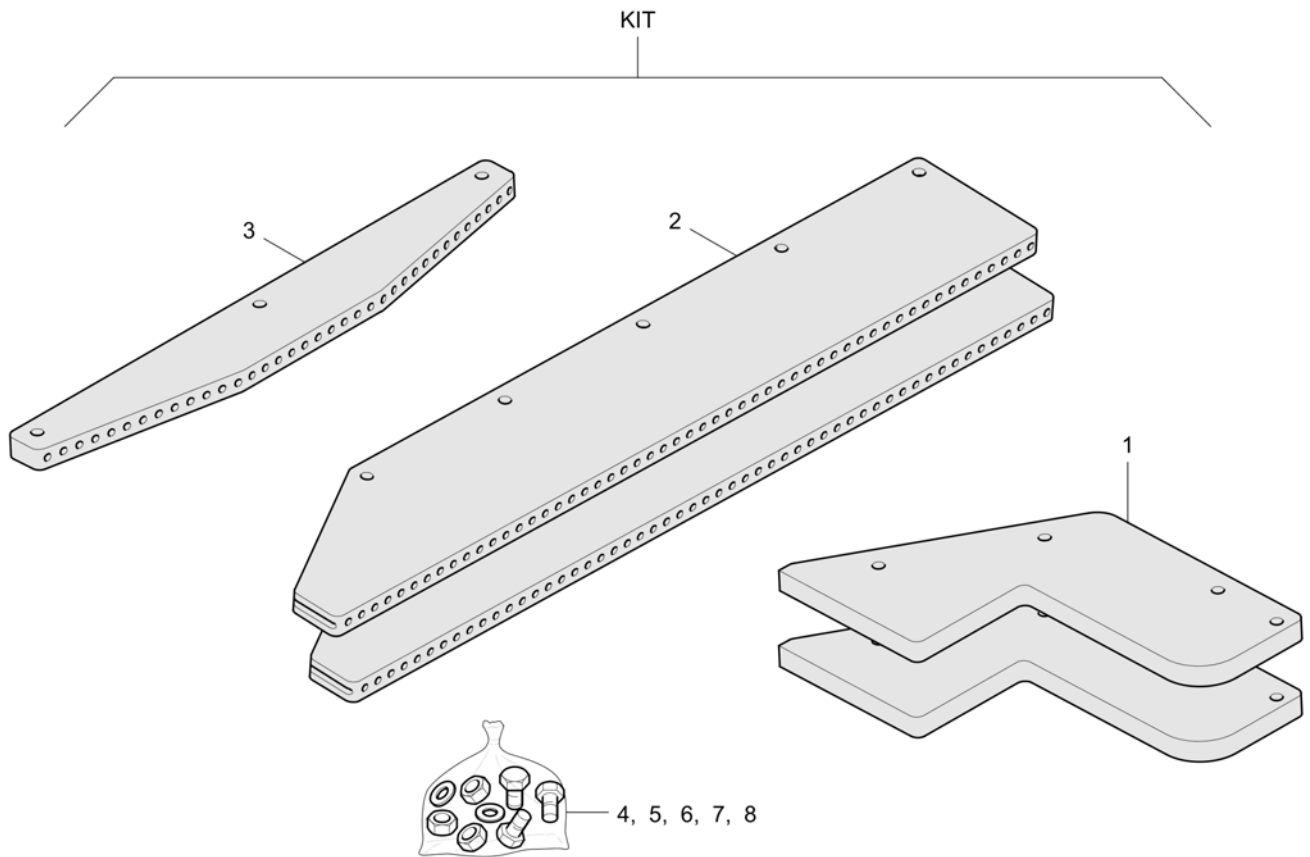

Hopper kits 4812201806 Wear part kit rubber plates, hydr. Front flap

Item	Part No.	Name	Qty	L	C	SN INFO
KIT	4812201806	Wear part kit hopper rubber, hydr. front flap	1			
1	4812235511	Hopper rubber	2			
2	4812235517	Hopper rubber	2			
3	4812015572	Hopper rubber	1			
4	0147140503	Hex. head screw M12 x 50	7			
5	0147140403	Hex. head screw M12 x 45	4			
6	0301235800	Plain washer(A) 13 x 24 x 2.5	35			
7	0147140703	Hex. head screw M12 x 60	8			
8	5730008013	Hexagon nut	16