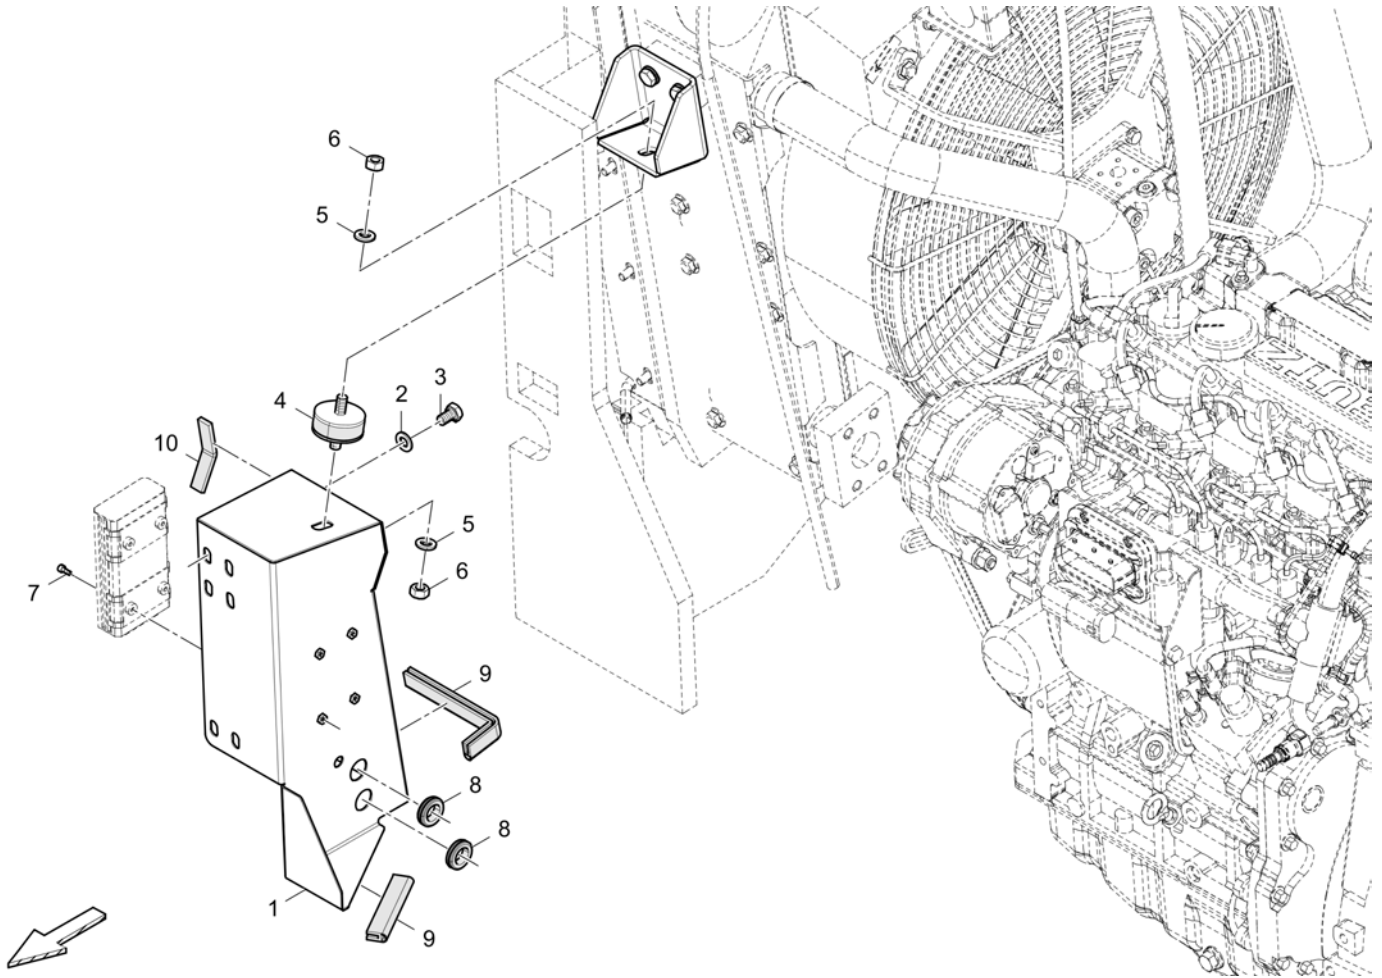

Side cover 4812236040 Side cover

Item	Part No.	Name	Qty	L	C	SN INFO
1	4812235469	Mounting bracket	1			
2	0147135903	Hexagon bolt	6			
3	0302127405	Flat washer	5			
4	D930235523	Rubber buffer	1			
5	0333310051	Lock washer	2			
6	0266211100	Nut hexagon	2			
7	D937926319	Screw	4			
8	4812016682	Cable bushing	2			
9	D930235495	Profiled joint x m	0,5			
10	4749302027	Sealing	0,12			

Refer to Parts Online for the most up to date information. The printed information might be outdated.

Fri Mar 23 13:05:05 UTC 2018