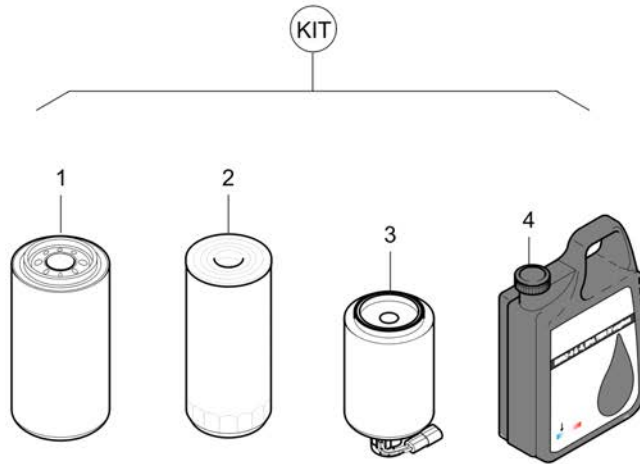

Service kit 500 h 4812017346 Service kit 500 h plus

500 Stunden Plus / Hours plus

Item	Part No.	Name	Qty	L	C	SN INFO
KIT	4812017346	Service kit 500 h plus	1			
1	4700939515	Oil filter	1			
2	4812009698	Fuel filter	1			
3	4812009694	Fuel prefilter	1			
4	4812161855	Dynapac Engine oil 200, 5 Liter/1.32 Gallon	2