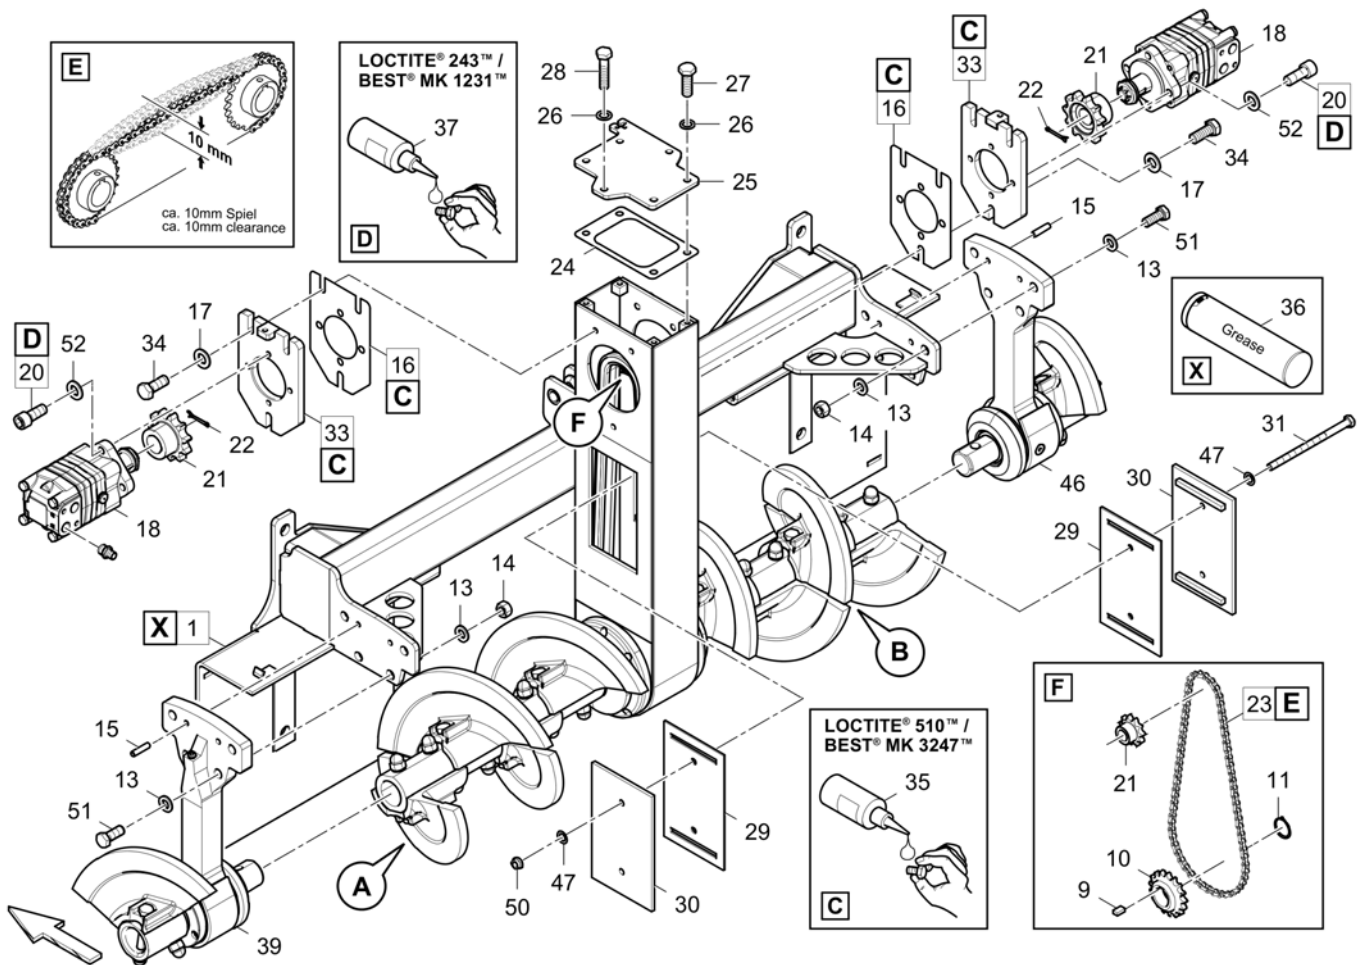

Auger 4812235473 Auger

Refer to Parts Online for the most up to date information. The printed information might be outdated.

Fri Mar 23 13:05:54 UTC 2018