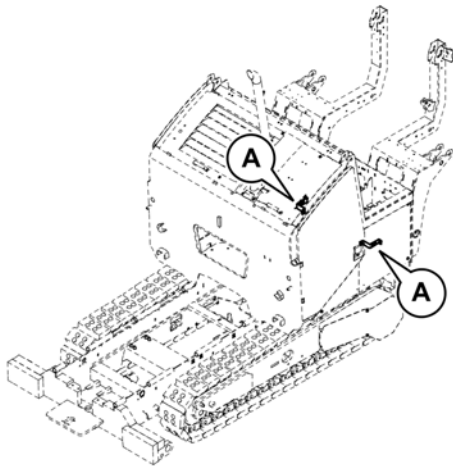

Scale 4812015040 Scale

Item	Part No.	Name	Qty	L	C	SN INFO
1	4812015009	Scale	1			
2	0147132003	Hex. head screw	2			
3	0333310036	Schnorr-lock washer	2