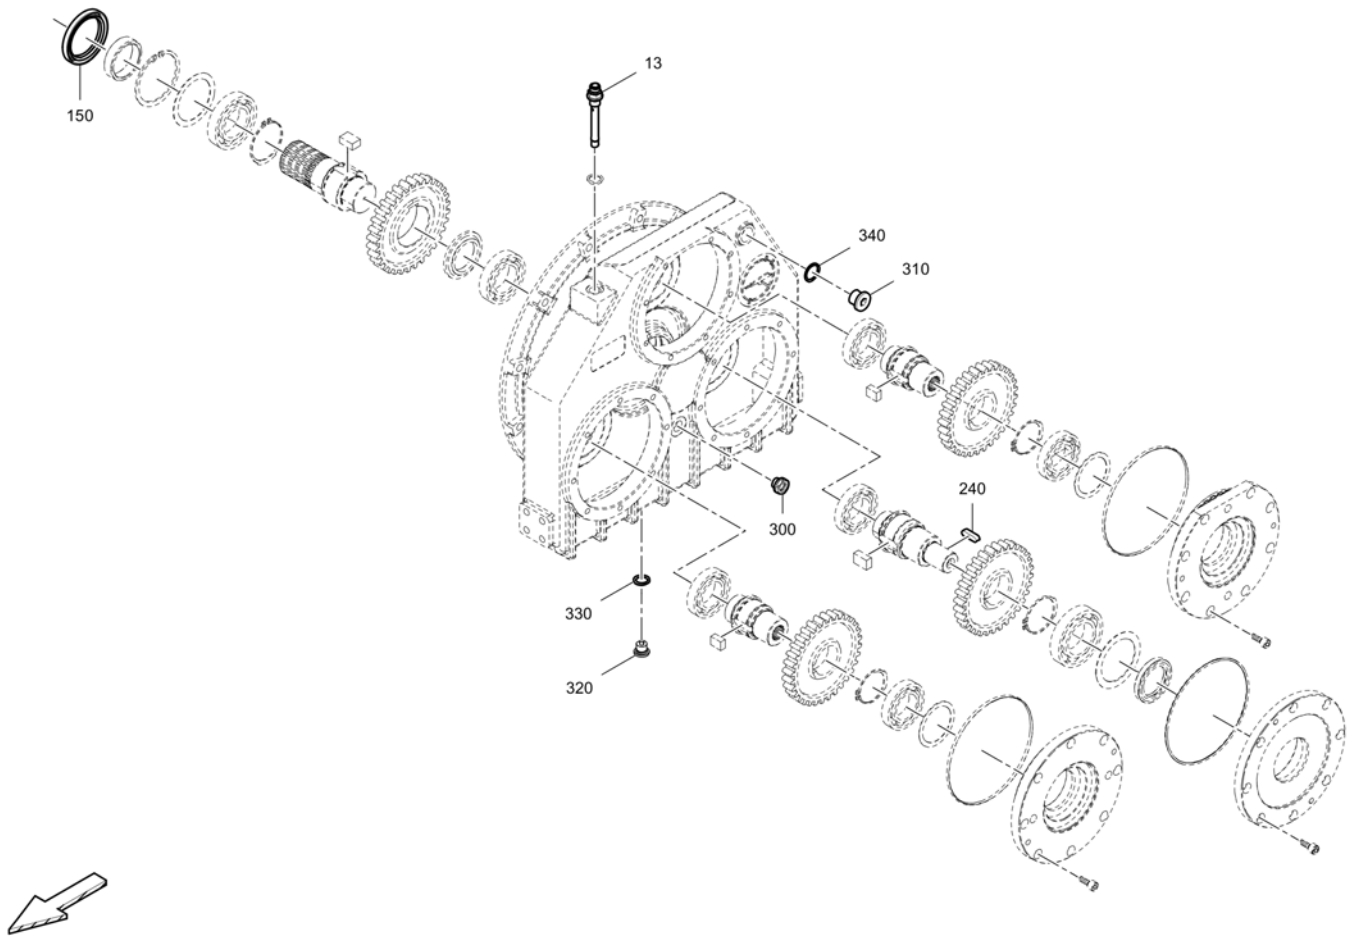

Pump distributor gear 4812233870 Gearbox

Item	Part No.	Name	Qty	L	C	SN INFO
13	4812015023	Valve	1			
150	4812010495	Seal ring	1			
240	4812015037	Feather key	1			
300	4812018091	Oil level gauge	1			
310	4812010516	Plug screw	1			
320	4812014780	Screw plug	1			
330	4812010508	Seal ring	1			
340	4812010509	Seal ring	1			

Refer to Parts Online for the most up to date information. The printed information might be outdated.

Fri Mar 23 13:05:18 UTC 2018