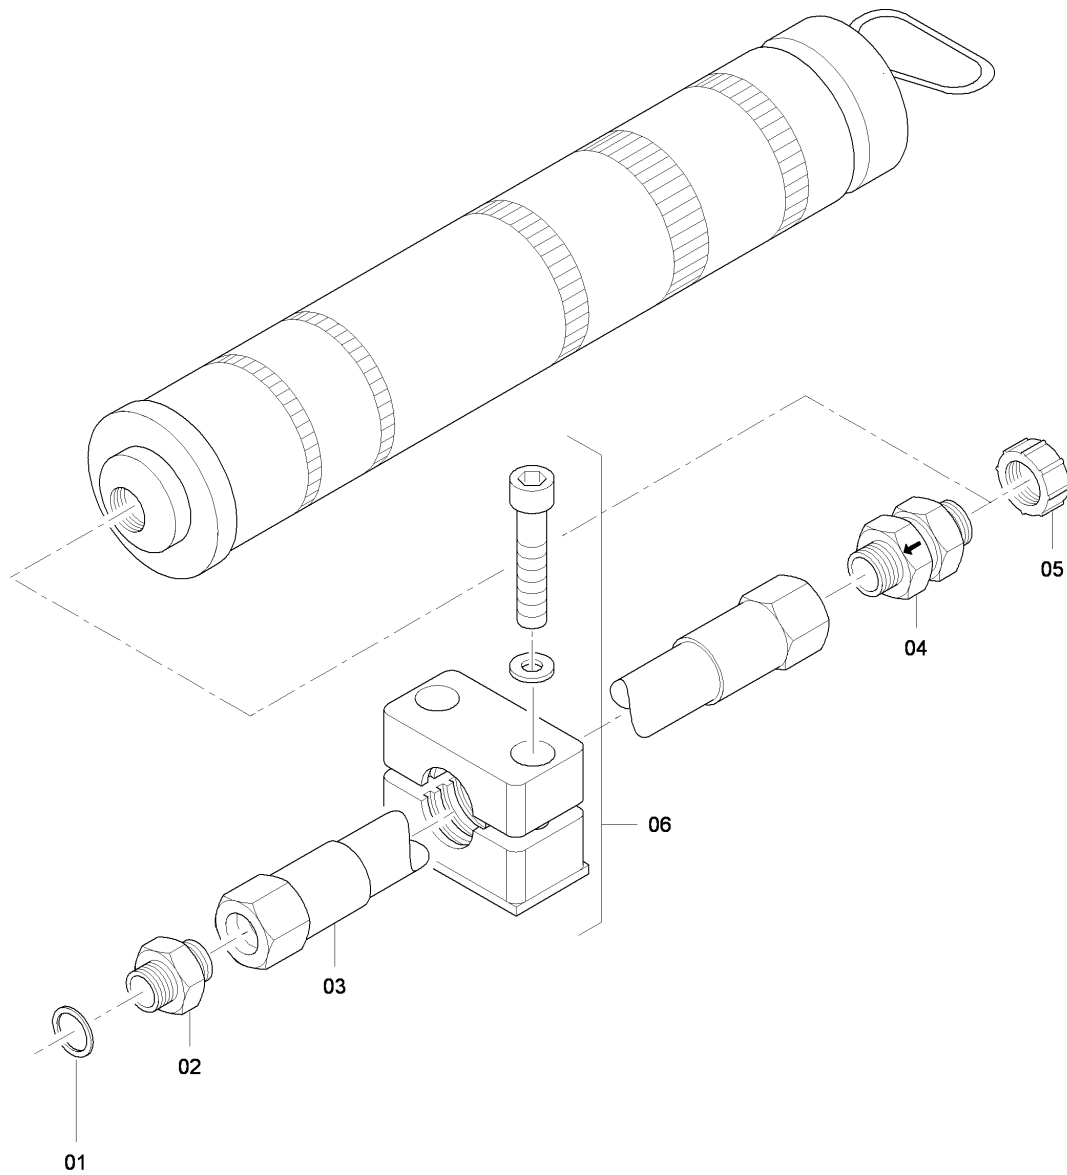

Extension f. fuel filling system 4812036507 Extension f. fuel filling system

Item	Part No.	Name	Qty	L	C	SN INFO
1	4812036501	Sealing washer	1			
2	4812036502	Screwing	1			
3	4812036503	Hose	1			
4	4812036504	Valve	1			
5	4812036505	Protection cap	1			
6	4812036506	Pipe clip	1