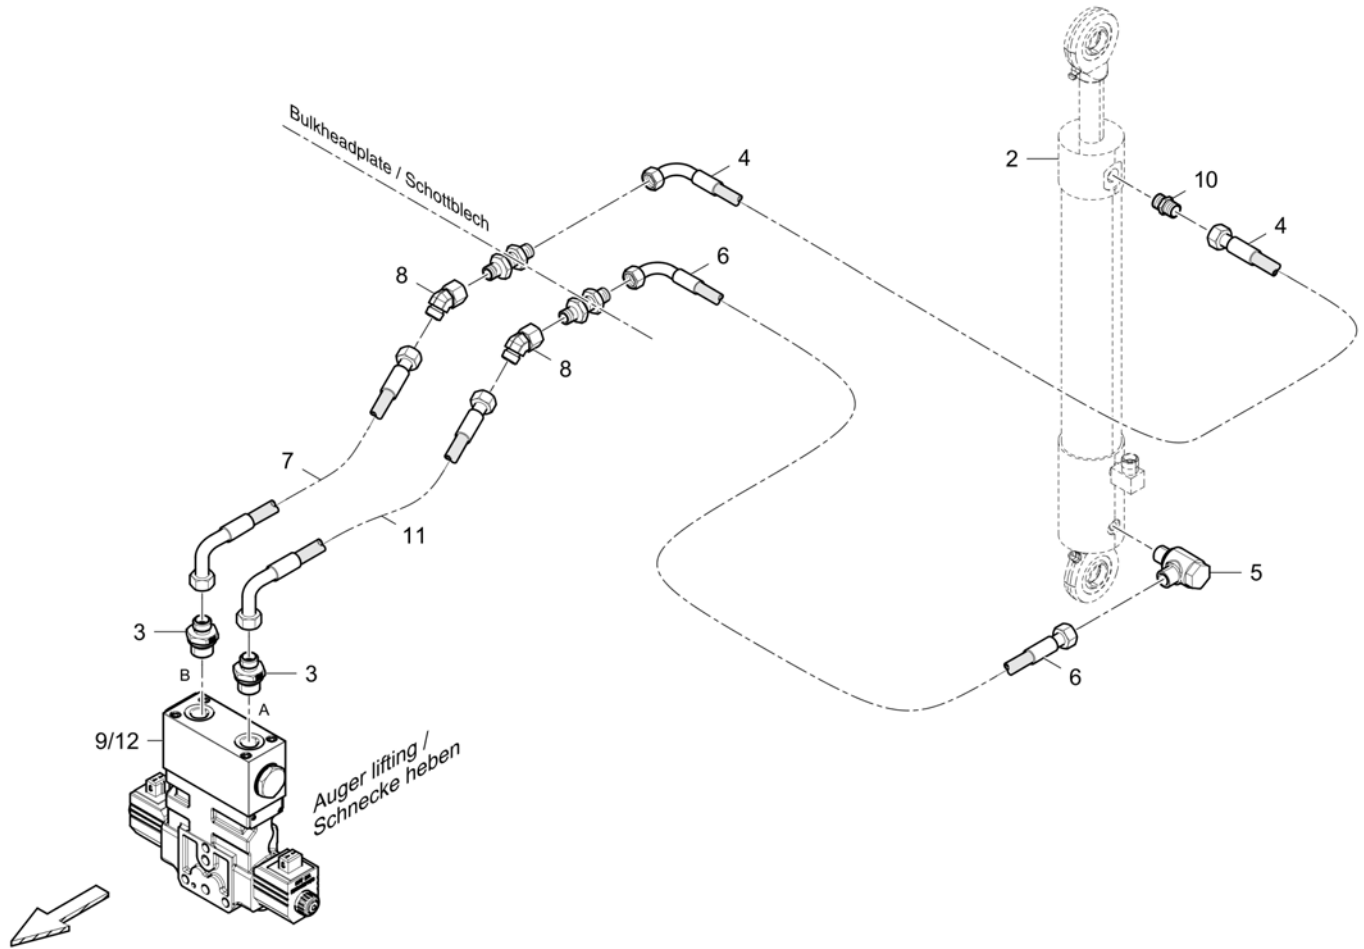

High adjustable auger 4812232967 High adjustable auger

Item	Part No.	Name	Qty	L	C	SN INFO
2	4812016976	Hydraulic cylinder				
2.1	4812016977	Hydraulic cylinder	1			
2.1.1	4812201132	Sensor	1			
3	D961935103	Straight double-ended union	2			
4	4812013794	Hose	1			
5	D961354051	Pressure banjo fittings	1			
6	4812013729	Hose	1			
7	4812006199	Hose	1			
8	D961355037	Swivel nut branch tee	2			
9	4812016335	Control block	1			
10	D961935234	Male connector	1			
11	4812014371	Hose	1			
12	4812023661	Control block	1			Valid from sn G002159, 2187, 2196,ff