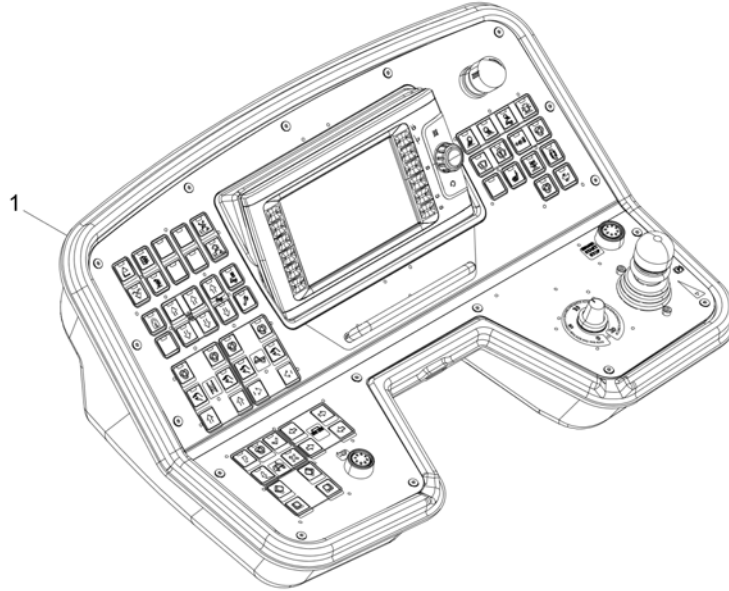

Operating panel, cpl. 4812019196A operating , cpl.

Item	Part No.	Name	Qty	L	C	SN INFO
1	4812016174	Operating panel	1