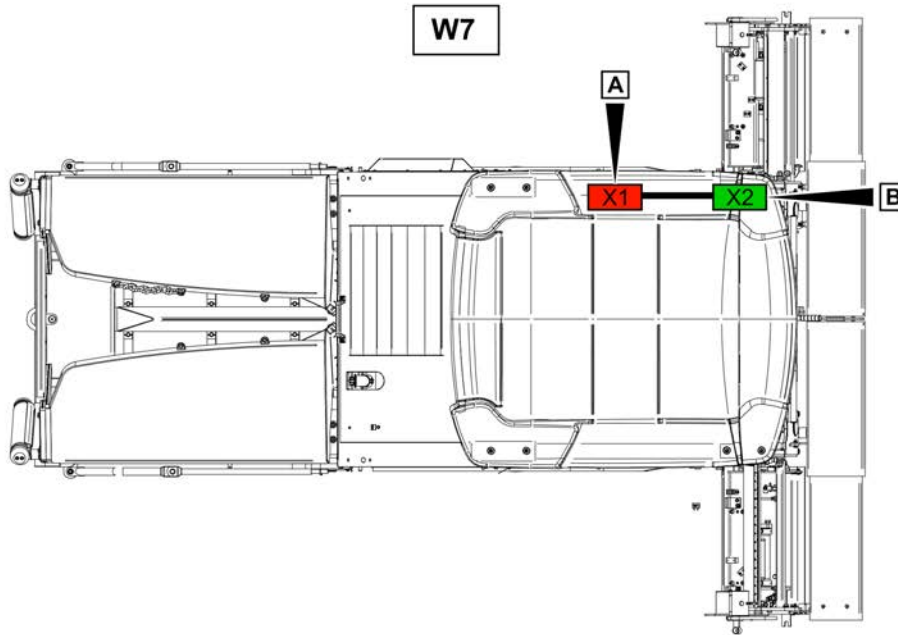

Fri Mar 23 13:08:19 UTC 2018

**Harness W7** 4812015281 Harness W7

Item	Part No.	Name	Qty	L	C	SN INFO
2	4812007725	Plug	1			
3	4812032776	Plug	1			

Refer to Parts Online for the most up to date information. The printed information might be outdated.