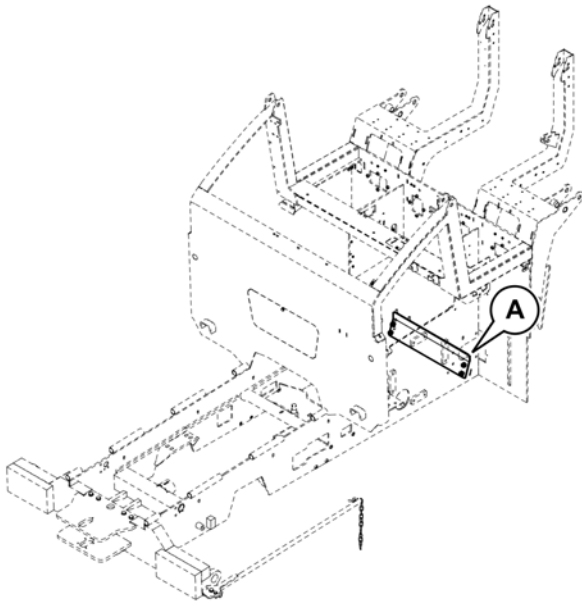

Splash guard 4812011991 Splash guard

Item	Part No.	Name	Qty	L	C	SN INFO
1	4812011357	Sheet	1			
2	D930435674	Washer	8			
3	0266211200	Hexagon nut M12	4			
4	0147140303	Hexagon bolt	4