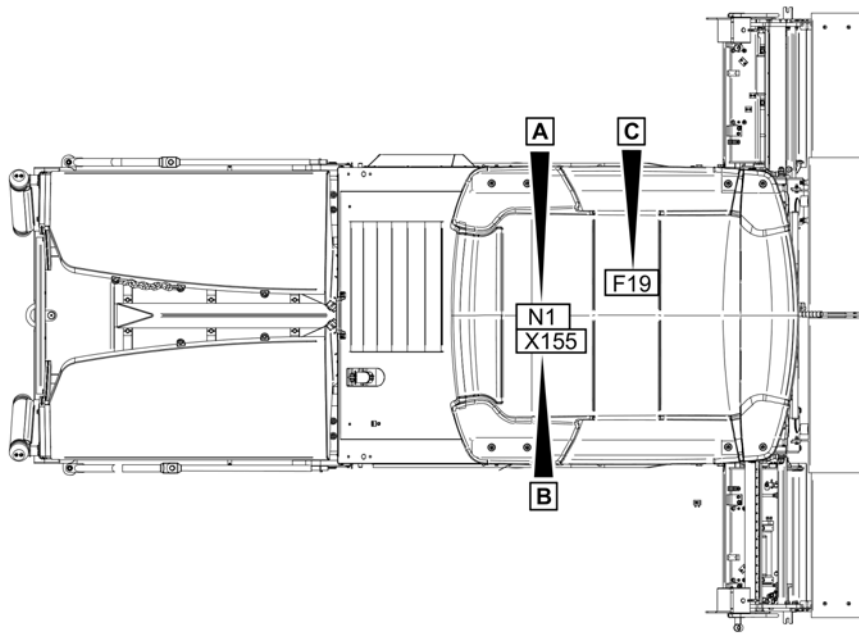

4812012833 12V installation 4812012833 12V installation