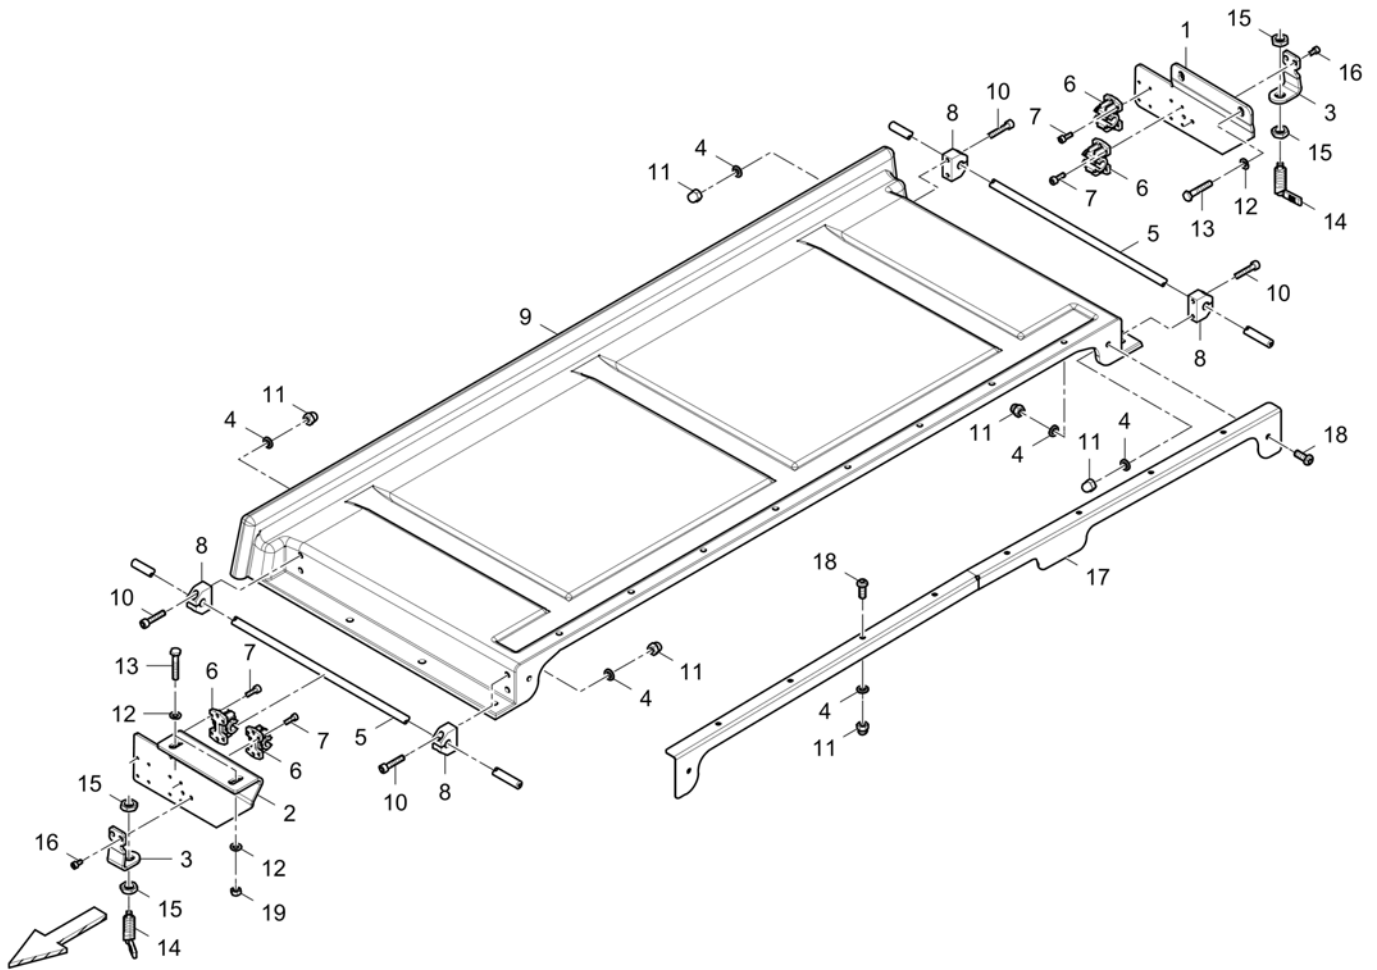

Side roof, r.h. 4812215226 Side roof, r.h.

Item	Part No.	Name	Qty	L	C	SN INFO
1	4812202399	Clasp, back	1			
2	4812202379	Clasp, front	1			
3	4812236226	Stop bolt holder	2			
4	0300013044	Flat washer	18			
5	4812236244	Precision shaft	2			
6	4812233237	Linear bearing unit	4			
7	0211117103	Hexagon socket head cap screw	16			
8	4812233238	Pillow block	4			
9	4812236182	Roof	1			
10	0211125003	Screw, M6x30, 8.8	8			
11	0277130800	Nut	18			
12	0301233500	Plain washer	6			
13	0147132903	Screw	4			
14	4812046844	Stop bolt	2			
15	0261109956	Hexagon nut	4			
16	0211124403	Hex.socket cap screw	4			

Refer to Parts Online for the most up to date information. The printed information might be outdated.

Fri Mar 23 13:04:55 UTC 2018