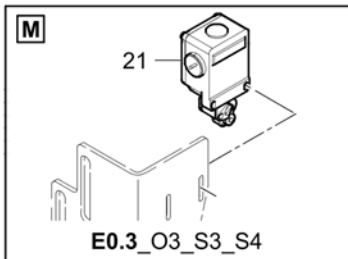

Refer to Parts Online for the most up to date information. The printed information might be outdated.

Fri Mar 23 13:06:44 UTC 2018