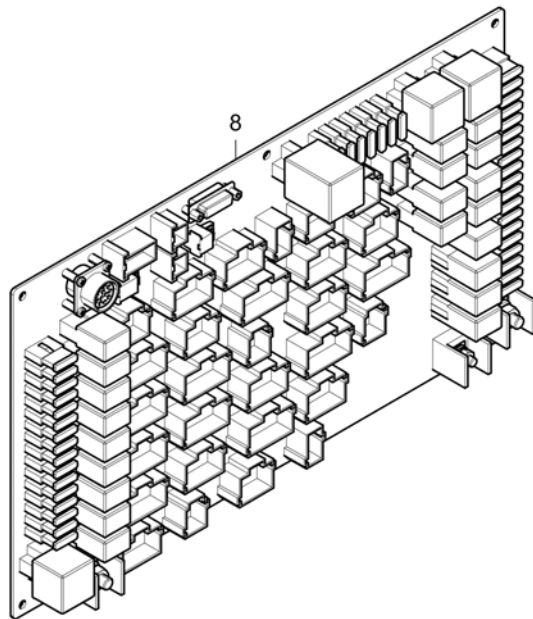

Junction box 4812014444 Junction box