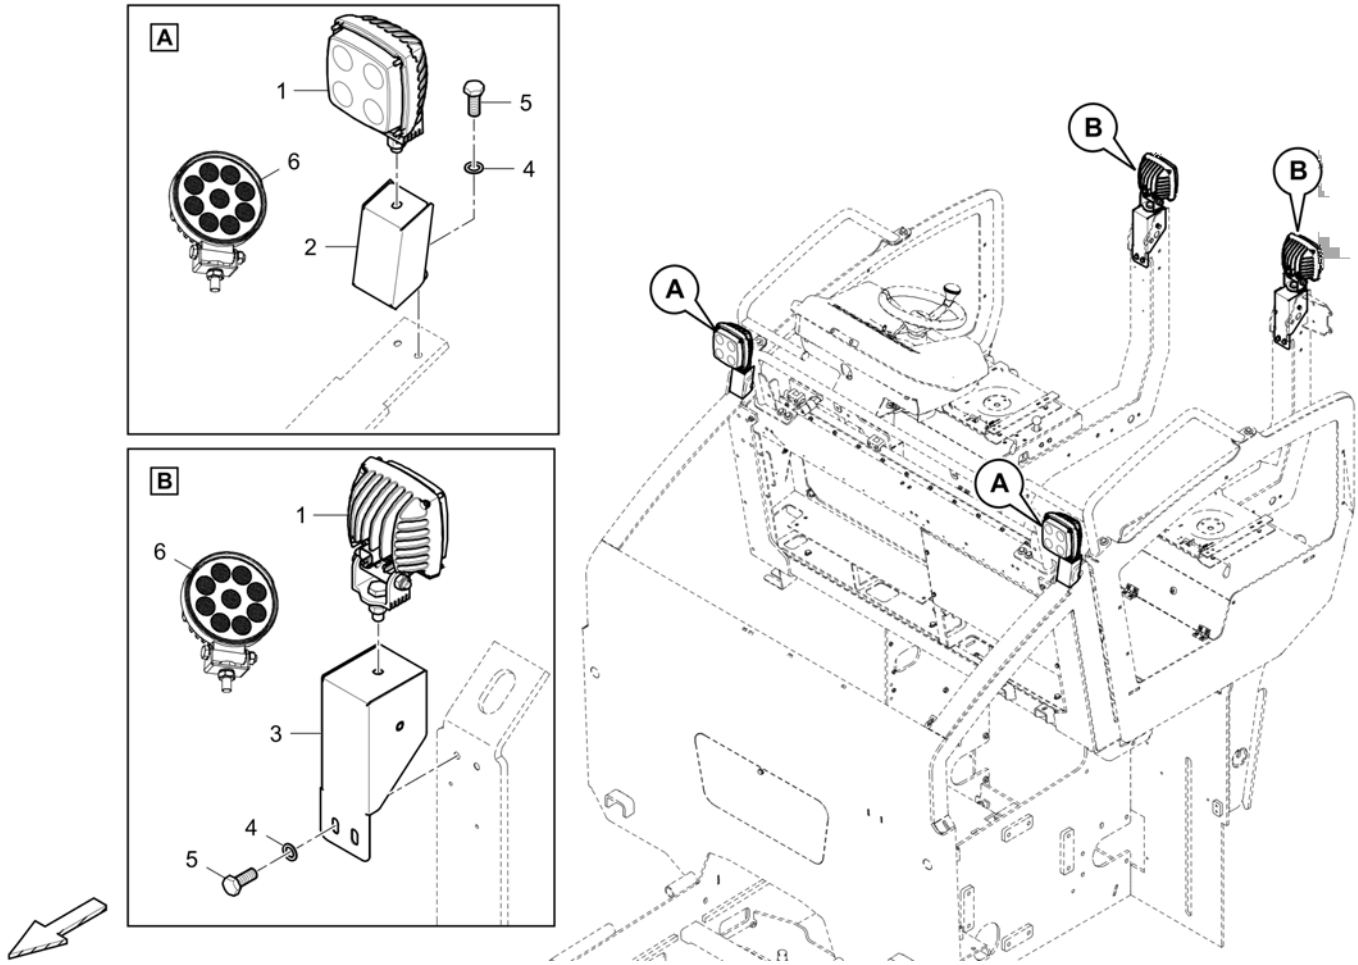

4812013290 LED Spot light, 2 front / rear without roof 4812013290 LED Spot light, 2 front / rear without roof

Item	Part No.	Name	Qty	L	C	SN INFO
1	4812015013	Spot light LED				
2	4812229760	Retainer, front	2			
3	4812229757	Retainer, rear	2			
4	0333310036	Schnorr-lock washer	8			
5	0147132303	Hexagon bolt	8			
6	4812023384	Spot light, LED	4			

Refer to Parts Online for the most up to date information. The printed information might be outdated.

Fri Mar 23 13:08:28 UTC 2018