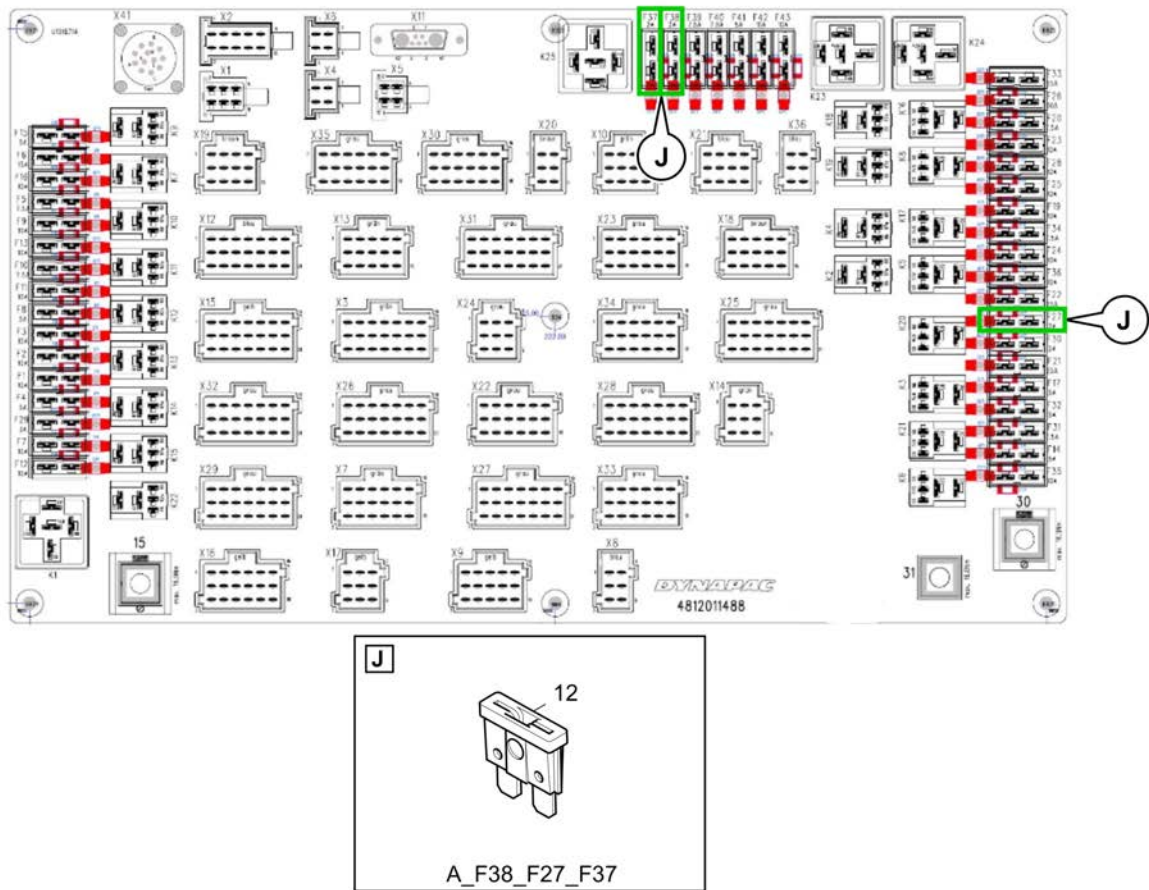

Fri Mar 23 13:07:14 UTC 2018

Item	Part No.	Name	Qty	L	C	SN INFO
1	D977454252	Fuse	6			
2	D977730409	Relay	1			
3	D977454250	Fuse	1			
5	D977454257	Fuse	2			
6	D977454254	Fuse	15			
7	D977454255	Fuse	1			
8	D977454258	Fuse 30 Amp.	1			
9	D977454253	Fuse	3			
10	D977730412	Micro relay	8			
12	D977454249	Fuse	3			
13	D977729010	Relay socket	1			