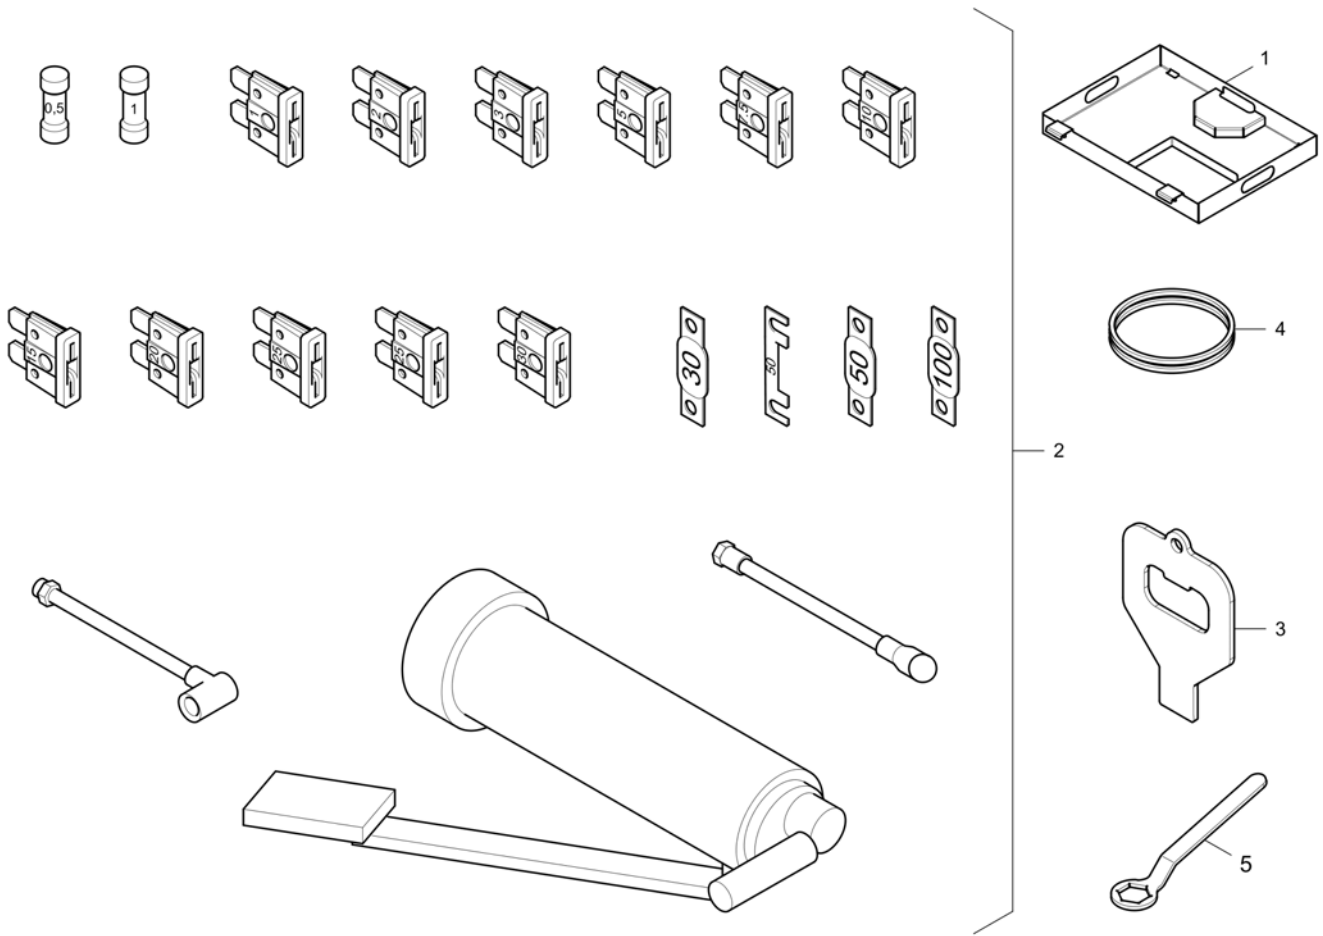

**Tools and accessories** 4812231606 Tools and accessories

Item	Part No.	Name	Qty	L	C	SN INFO
1	4812230789	Tool box	1			
2	4812009821	Tools and accessories	1			
3	4812038943	Opener	1			
4	D956168413	Ring	1			
5	4812016579	Nut wrench	1			