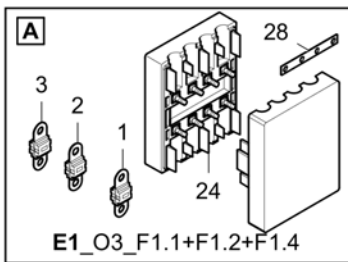

Electric 4812011422 Electric