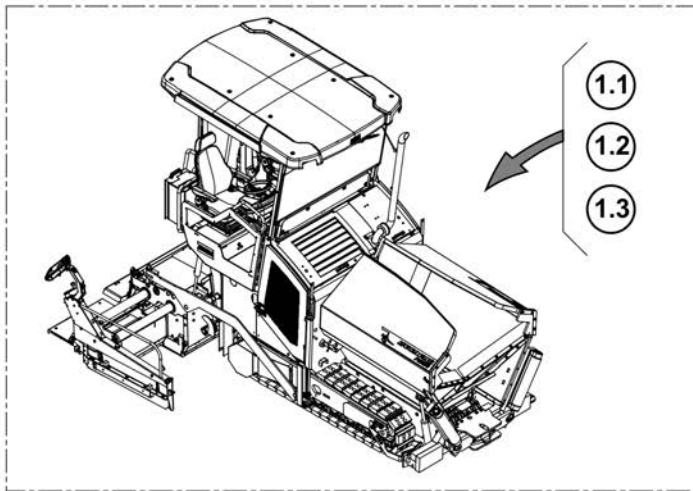

Decals 4812015156 Decals

Item	Part No.	Name	Qty	L	C	SN INFO
1	4812015165	Labels, standard	1			
1.1	4812015164	Information signs	1			
1.2	4812015203	Warning plate	1			
1.3	4812015215	Prohibition& information signs	1