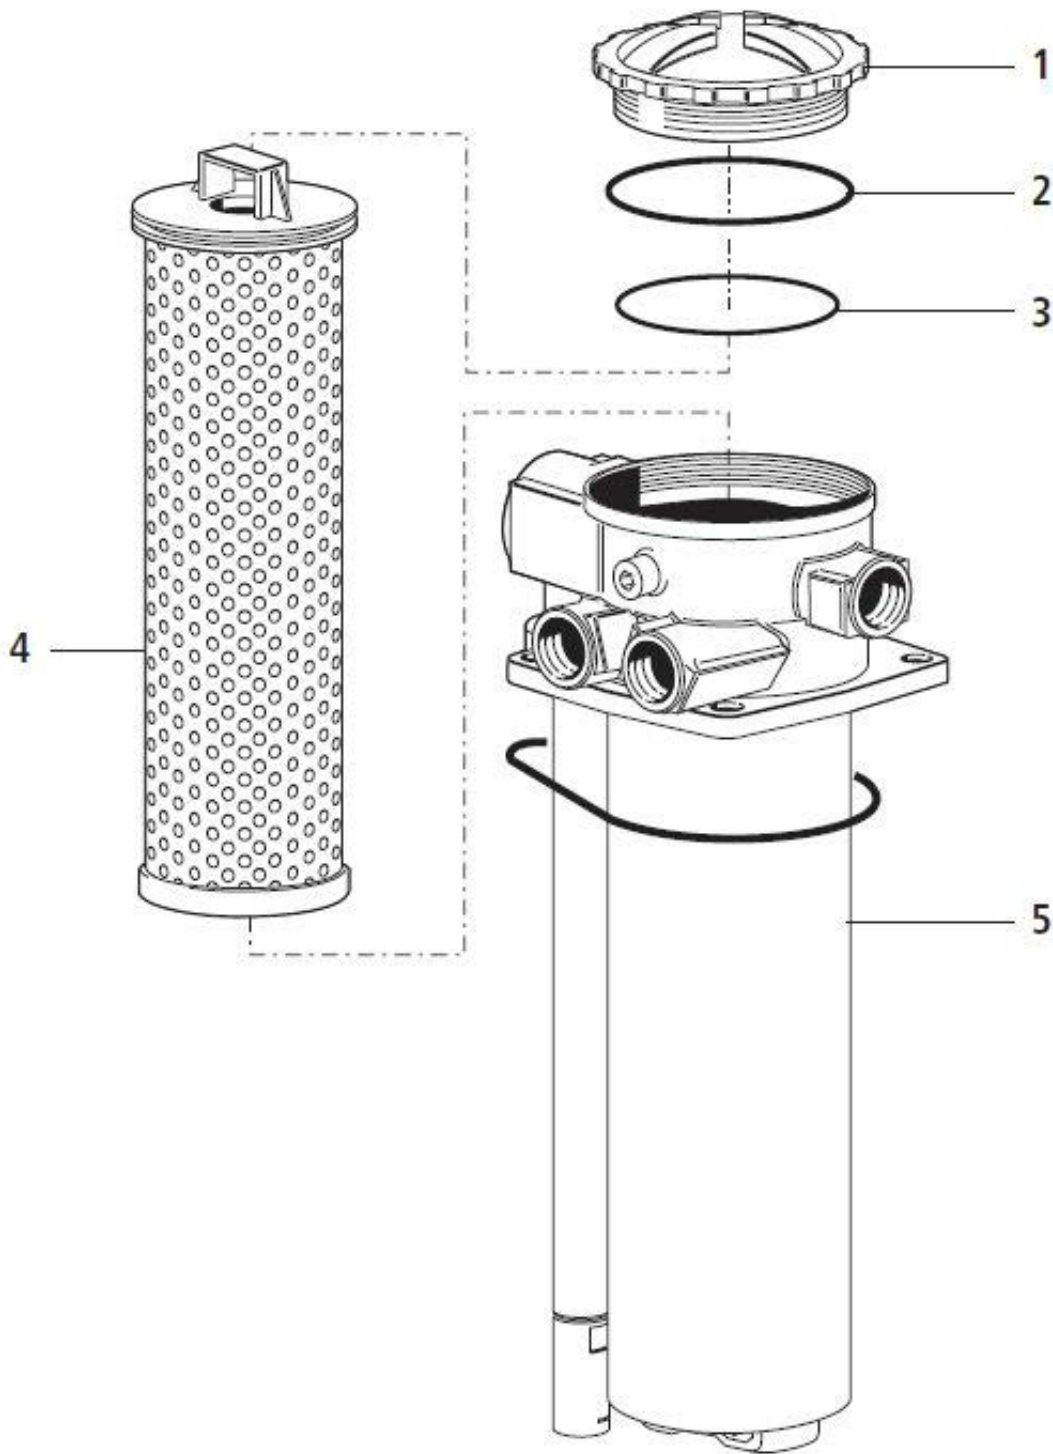

Return/suction filter 4812010357 Return/suction filter

Item	Part No.	Name	Qty	L	C	SN INFO
1	4812012637	Cover	1			
2	4812012639	O-Ring	1			
3	D932211720	O-Ring	1			
4	4812012632	Filter	1			
5	4812012638	O-Ring	1			

Refer to Parts Online for the most up to date information. The printed information might be outdated.

Fri Mar 23 13:06:35 UTC 2018