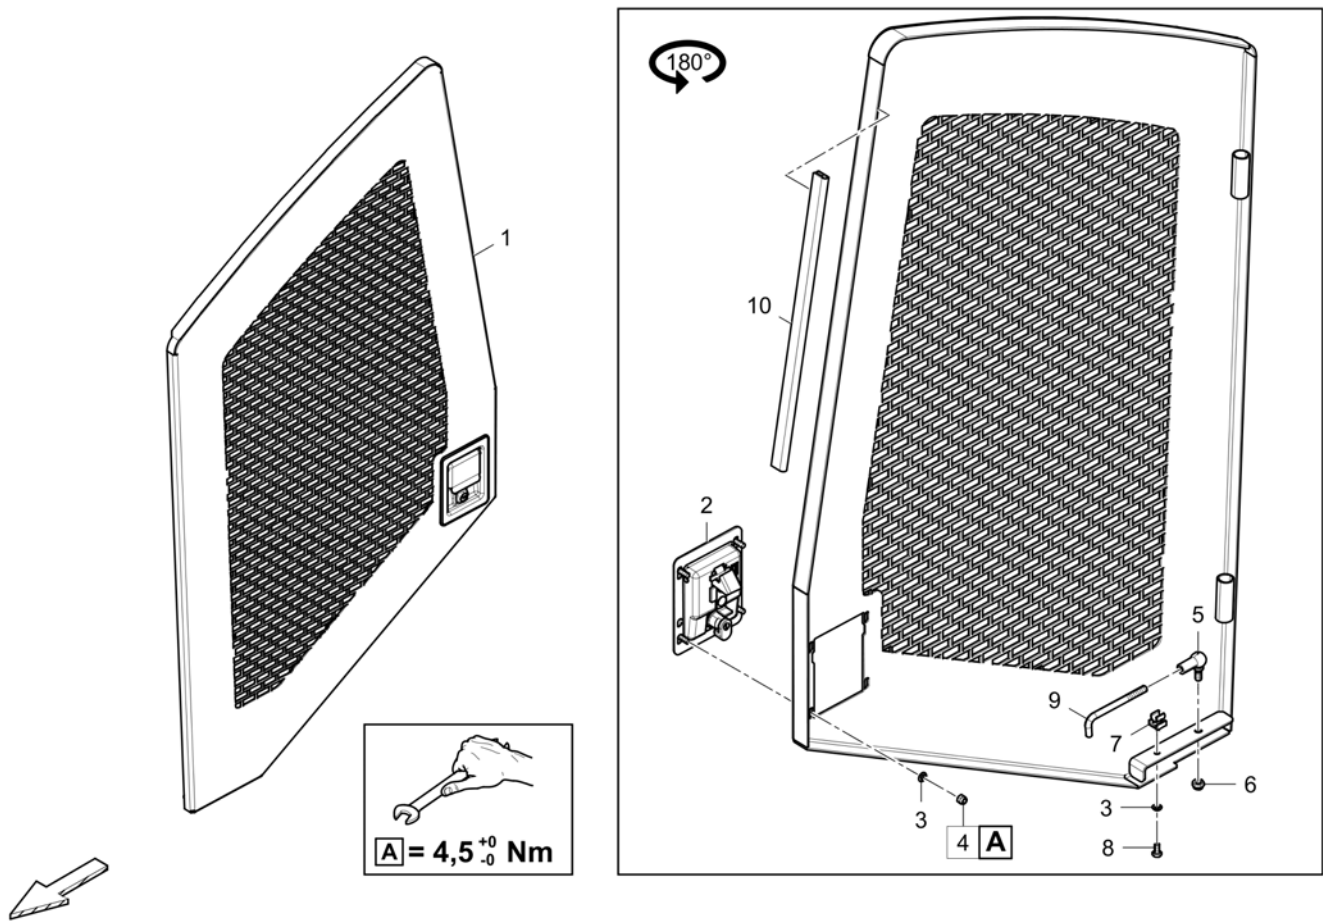

Door plate, l.h. 4812235422 Door plate, l.h.

Item	Part No.	Name	Qty	L	C	SN INFO
1	4812235423	Door plate, l.h.	1			
2	1615696703	Handle	1			
2.1	4812024627	Key	1			
3	0301232100	Plain washer	5			
4	0291112854	Hexagon nut	4			
5	D934801313	Joint	1			
6	0291118802	Hexagon nut	1			
7	4812009260	Clip	1			
8	0147124403	Screw	1			
9	4812235434	Stay bar	1			
10	D930235495	Profiled joint x m	3,6