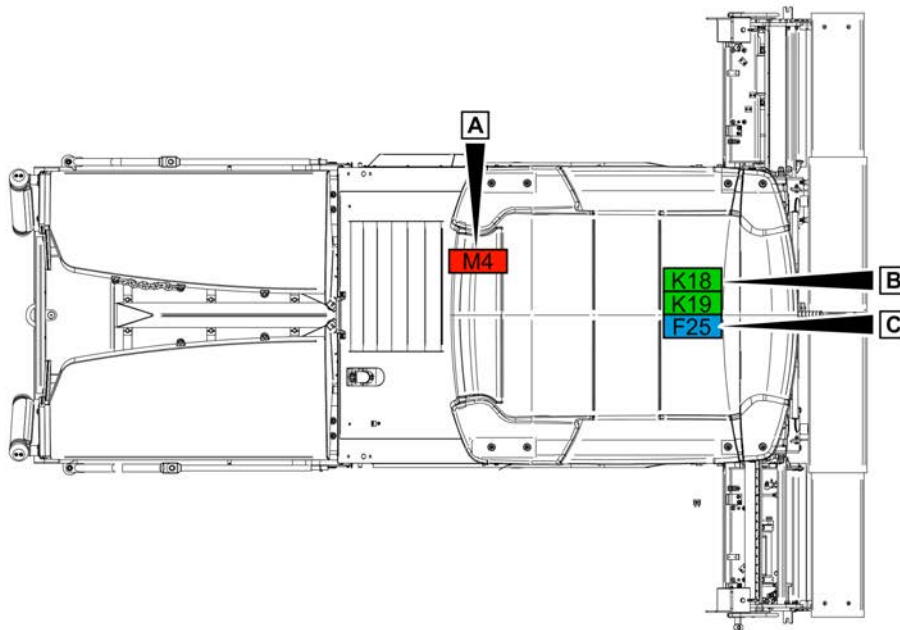

Item	Part No.	Name	Qty	L	C	SN INFO
17	4812011790	Washer	2			
18	0277130800	Nut	4			
19	0147132303	Hexagon bolt	2			
20	0211124403	Hex.socket cap screw	2			
21	4812009050	Glue kit	1			
22	4812012825	Electrical, wiper	1			

El. option wiper 4812012825 El. option wiper