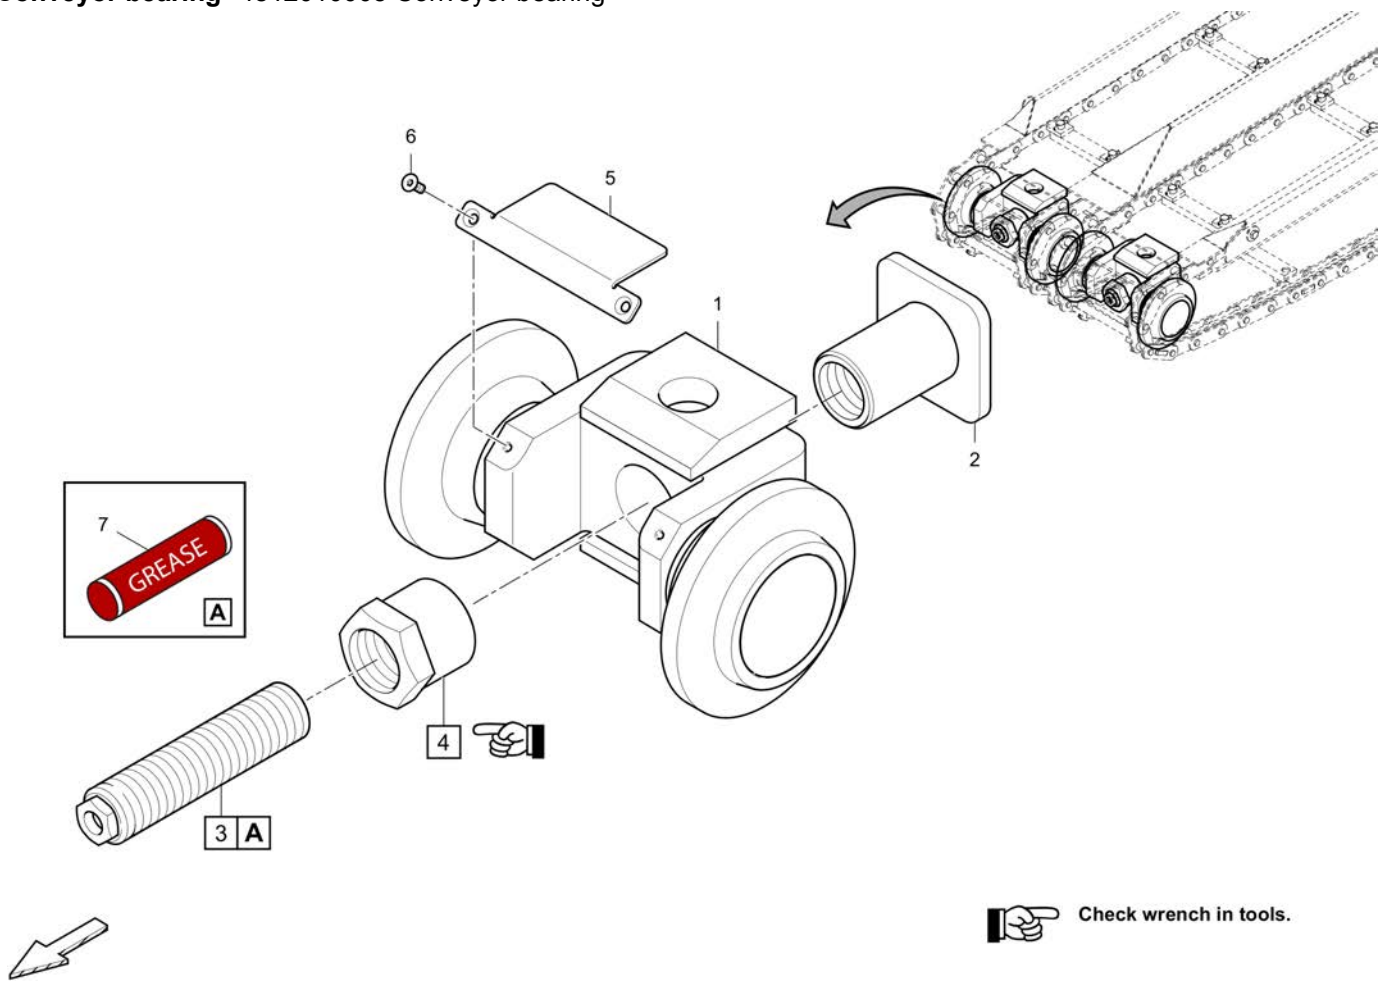

Conveyor bearing 4812010005 Conveyor bearing

Item	Part No.	Name	Qty	L	C	SN INFO
1	4812016235	Conveyor guide	1			
2	4812011349	Receptacle	1			
3	4812009987	Threaded rod	1			
4	4812013185	Counter nut	1			
5	4812231701	Cover plate	1			
6	0216195726	Hex sock. screw M6 x 16	2			
7	4812030095	Grease / 1 cartridge	1