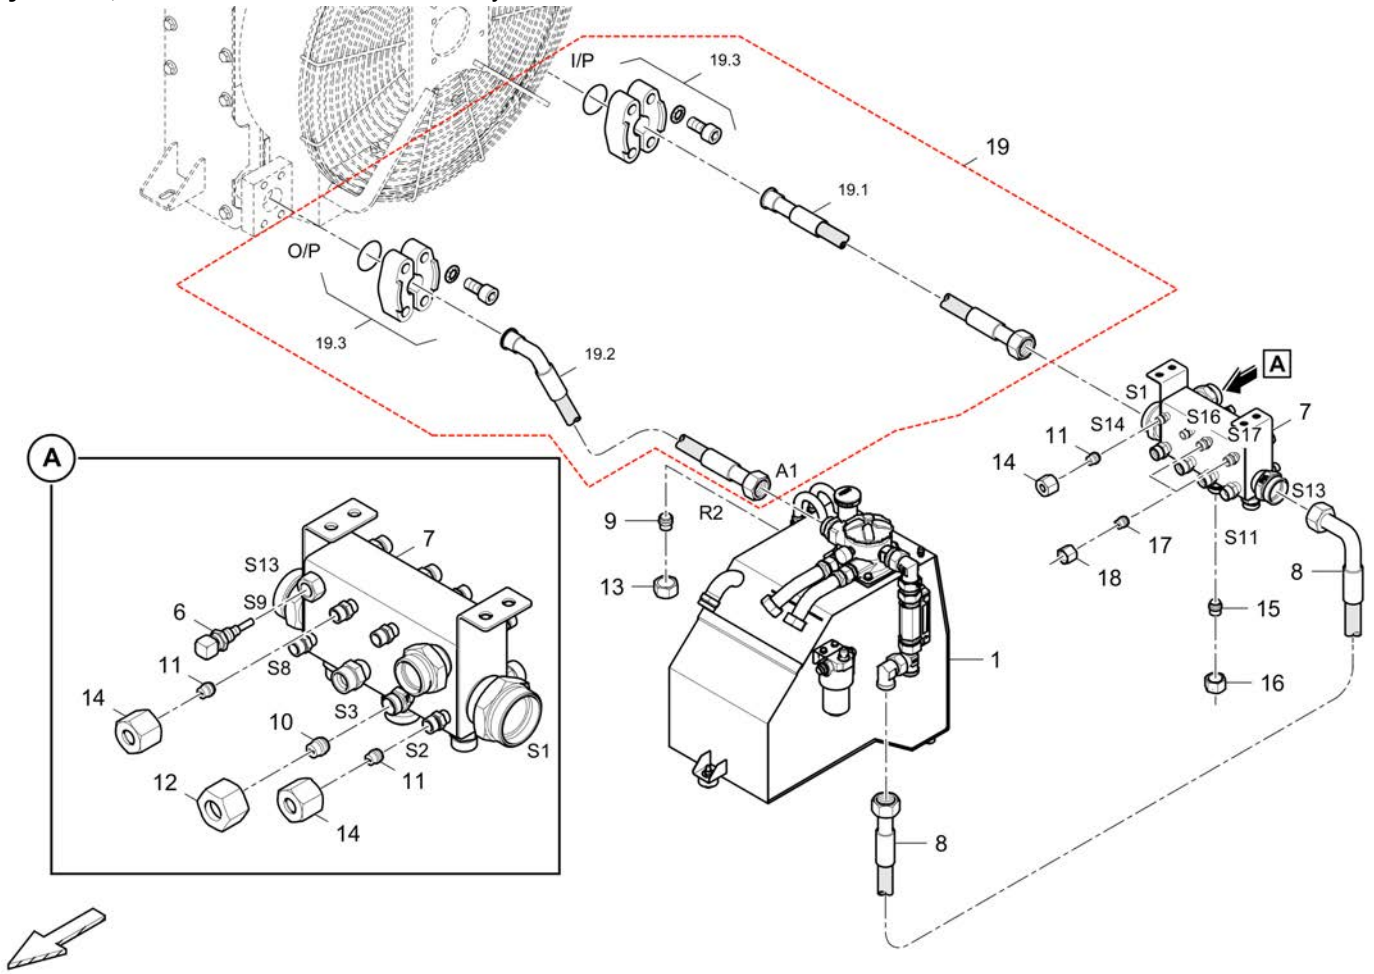

Hydraulic, tank collector 4812024443 Hydraulic, tank collector

Item	Part No.	Name	Qty	L	C	SN INFO
1	4812226957	Hydraulic tank	1			
6	4812010133	Temperature sensor	1			
7	4812014178	Collector	1			
8	4812014046	Hose	1			
9	D961190010	Lock	1			
10	D961190008	Locking tappet	1			
11	D961190006	Seal plug	3			
12	D961102008	Union nut	1			
13	D961102010	Nut	1			
14	D961102006	Nut	3			
15	D961190011	Plug stud	1			
16	D961102011	Union nut	1			
17	D961190007	Plug stud	2			
18	D961102007	Union nut	2			
19	4812018742	Hydraulic pre-assembly	1			
19.1	4812013566	Hose	1			

Refer to Parts Online for the most up to date information. The printed information might be outdated.

Fri Mar 23 13:06:33 UTC 2018