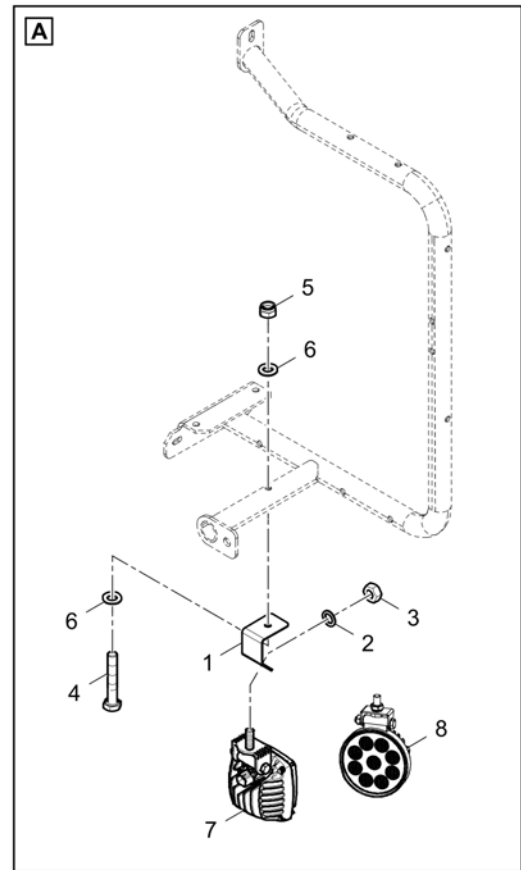

4812013302 Spotlight for auger 4812013302 Spotlight for auger

Item	Part No.	Name	Qty	L	C	SN INFO
1	4812036019	Retainer	2			
2	0333310024	Washer	2			
3	0261109963	Hexagon nut	2			
4	0147133012	Hex. head screw	2			
5	0291118802	Hexagon nut	2			
6	0301233500	Plain washer	4			
7	4812015012	Spot light LED				
8	4812023383	Spot light	2			

Refer to Parts Online for the most up to date information. The printed information might be outdated.

Fri Mar 23 13:08:26 UTC 2018