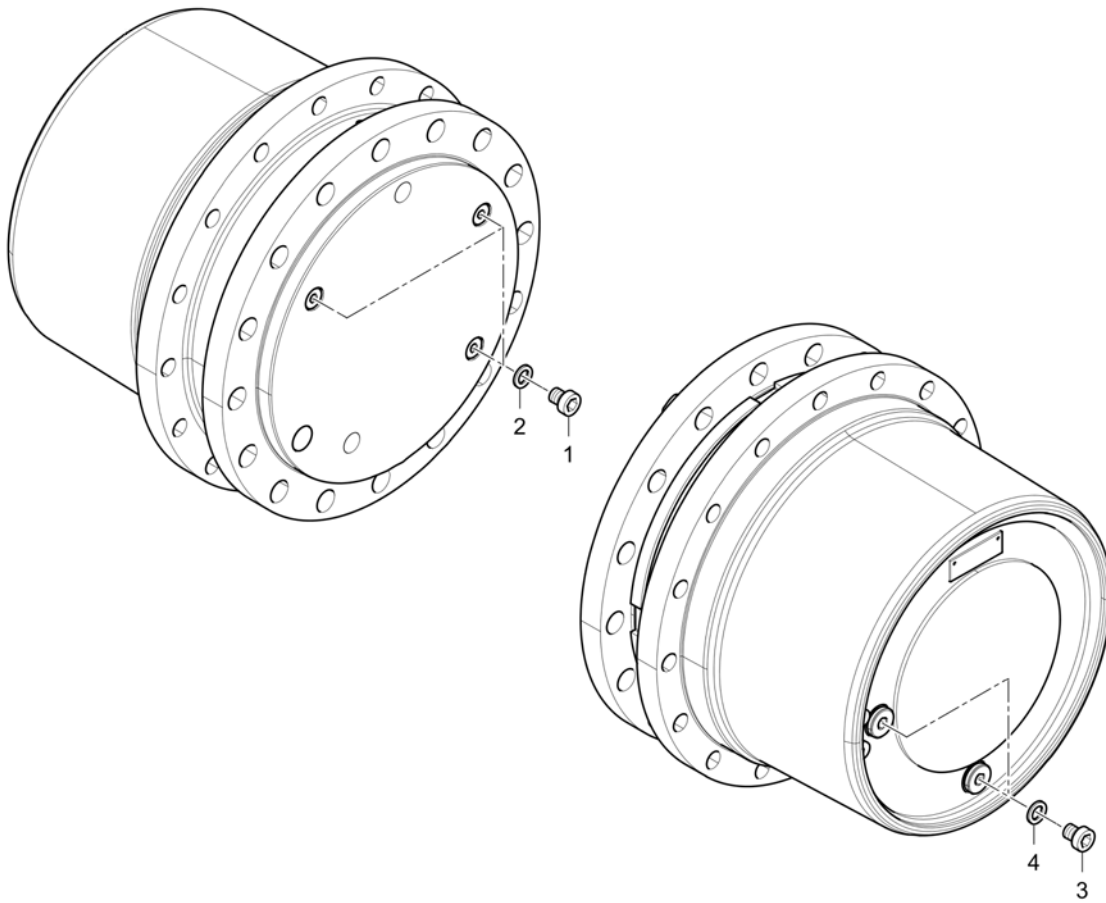

Drive gear box 4812010635 Drive gear box

Item	Part No.	Name	Qty	L	C	SN INFO
1	4812039621	Plug screw	1			
2	4812039623	Seal ring	1			
3	4812017405	Plug	1			
4	4812039625	Seal ring	1