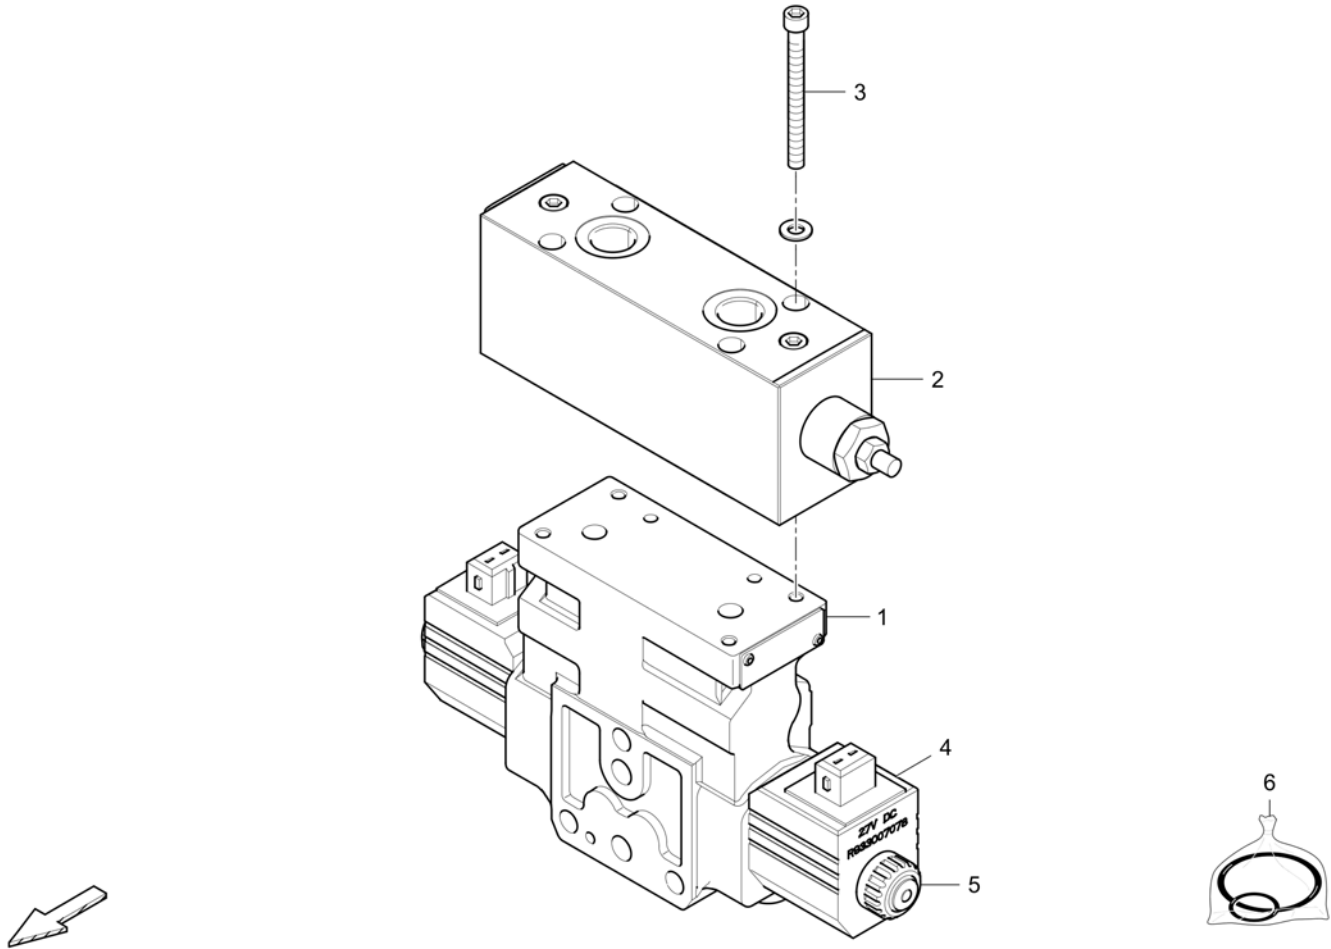

Control block 4812023661 Control block

Item	Part No.	Name	Qty	L	C	SN INFO
1	4812017450	Contol block section	1			
2	4812023665	Controlblock	1			
3	4812014314	Screw kit	1			
4	4812036468	Coil	1			
5	4812006108	Nut	1			
6	4812019485	Gasket kit	1