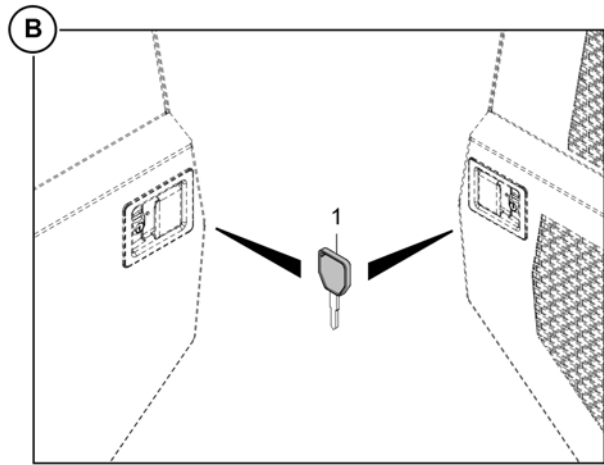

Spare key Spare key

Item	Part No.	Name	Qty	L	C	SN INFO
1	1615727100	Key	1			
2	4812025301	Ignition key	1