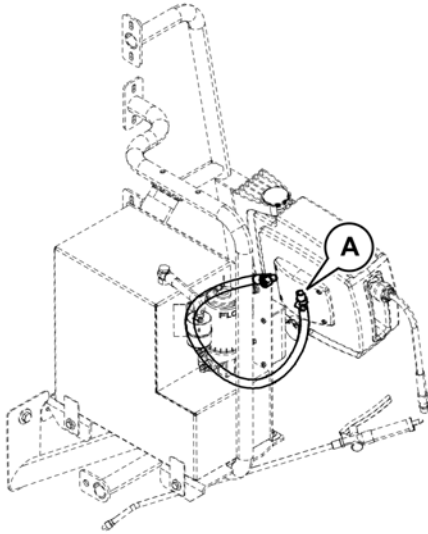

Hose 4812012683 Hose

Item	Part No.	Name	Qty	L	C	SN INFO
1	D930667500	Hose x m	.9			
2	D953502695	Hose cap 17mm	1			
3	D934400009	Clamp	1			
4	4812038940	Press fitting	1			
5	D961917006	Elbow socket	1