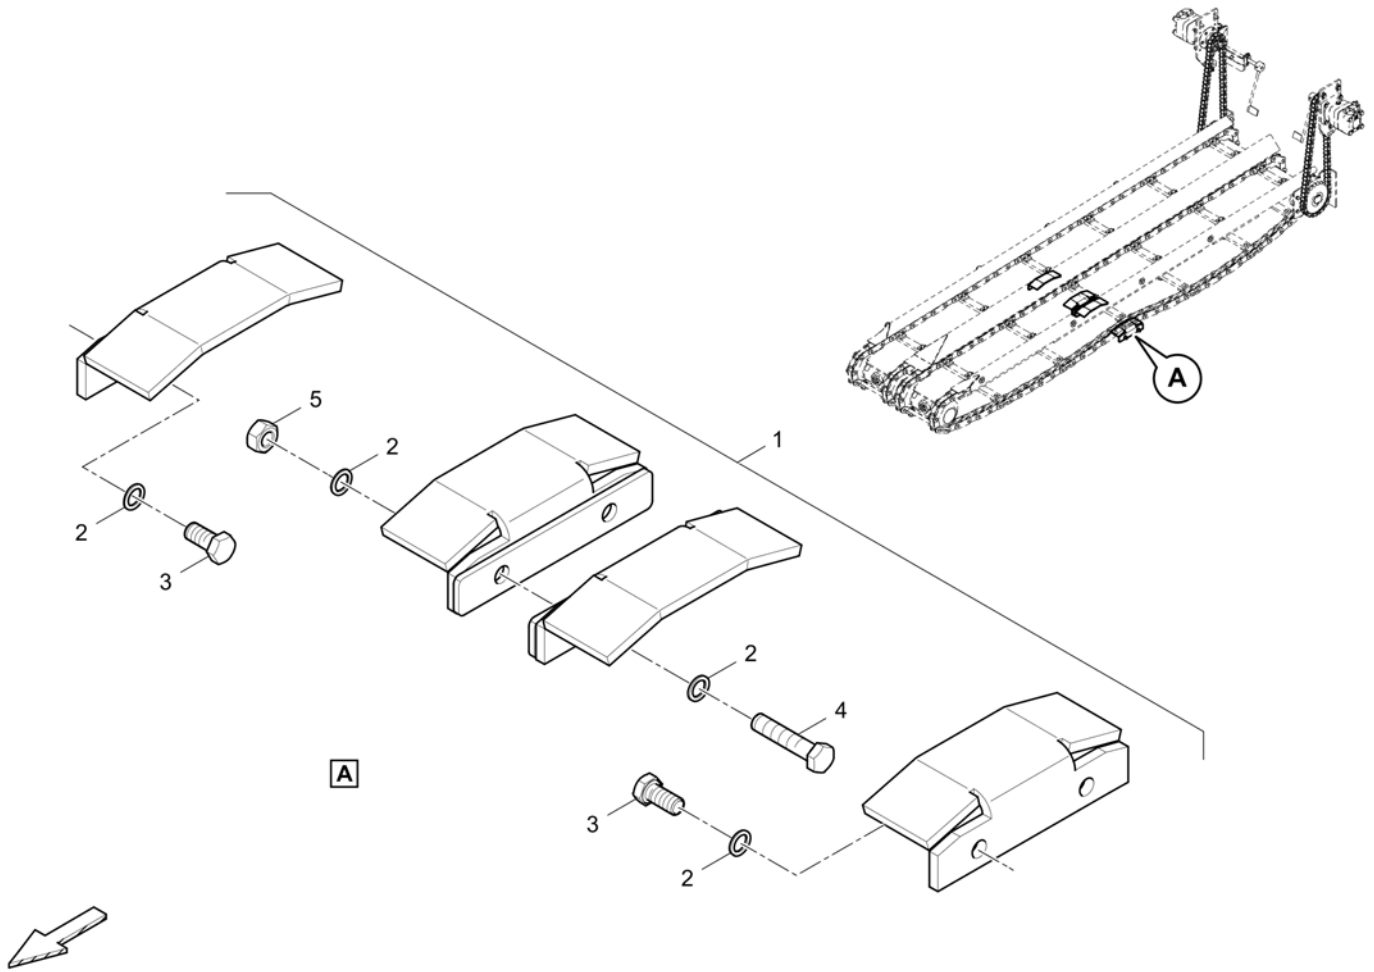

4812228016 Chain guide 4812228016 Chain guide, cpl.

Item	Part No.	Name	Qty	L	C	SN INFO
1	4812228015	Chain guide	1			
2	0333310043	Schnorr-lock washer	8			
3	0147140003	Hex head screw M12 x 25	4			
4	0147140603	Hex. head screw M12 x 55	2			
5	0266211200	Hexagon nut M12	2