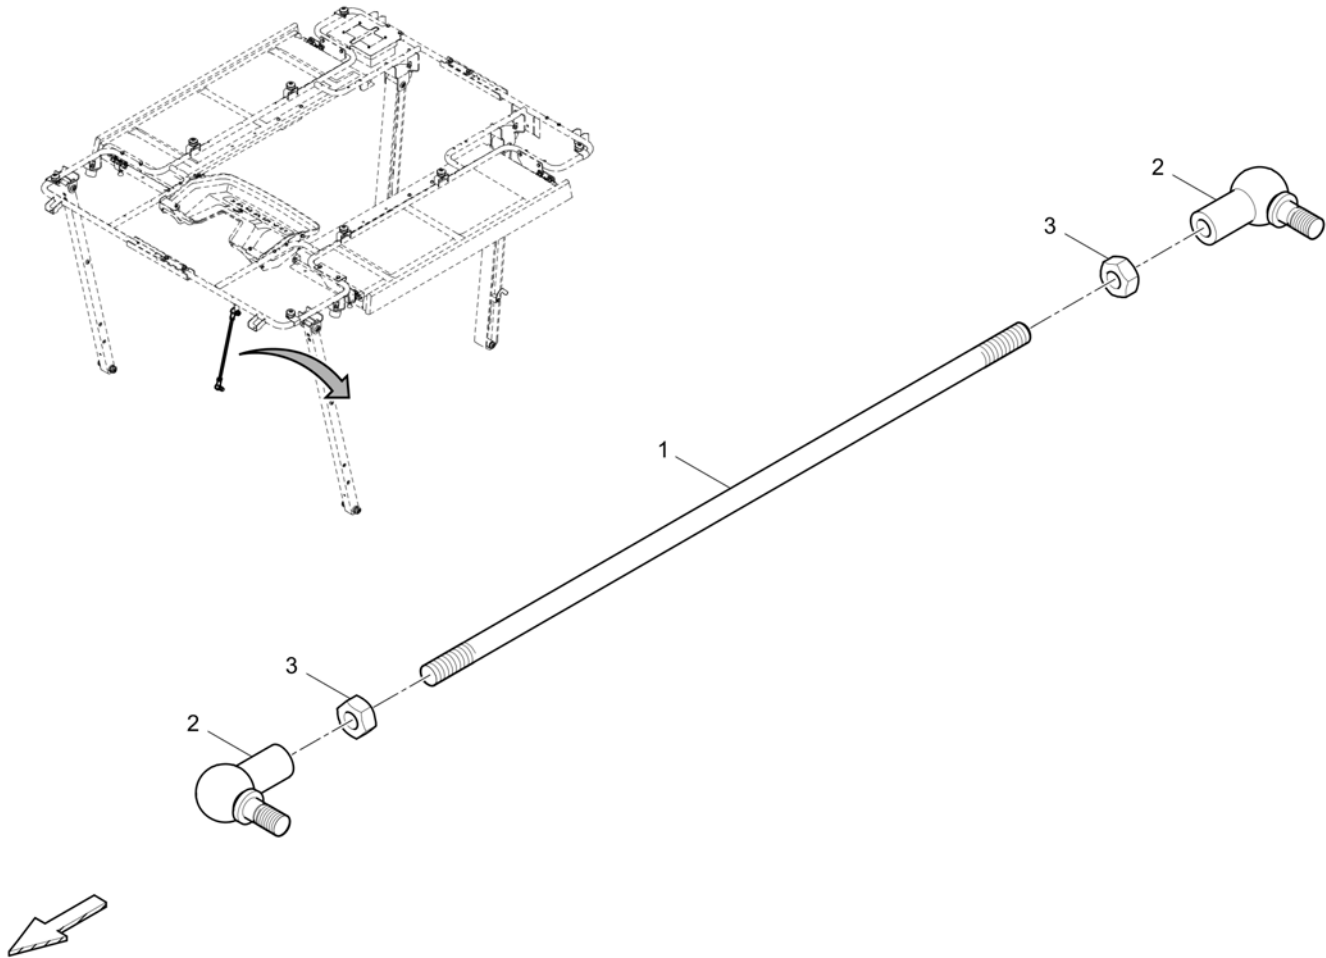

Joint rod 4812230556 Joint rod

Item	Part No.	Name	Qty	L	C	SN INFO
1	4812230557	Joint rod	1			
2	D934801416	Angle joint	2			
3	0266113801	Hexagon nut	2			

Refer to Parts Online for the most up to date information. The printed information might be outdated.

Fri Mar 23 13:04:51 UTC 2018