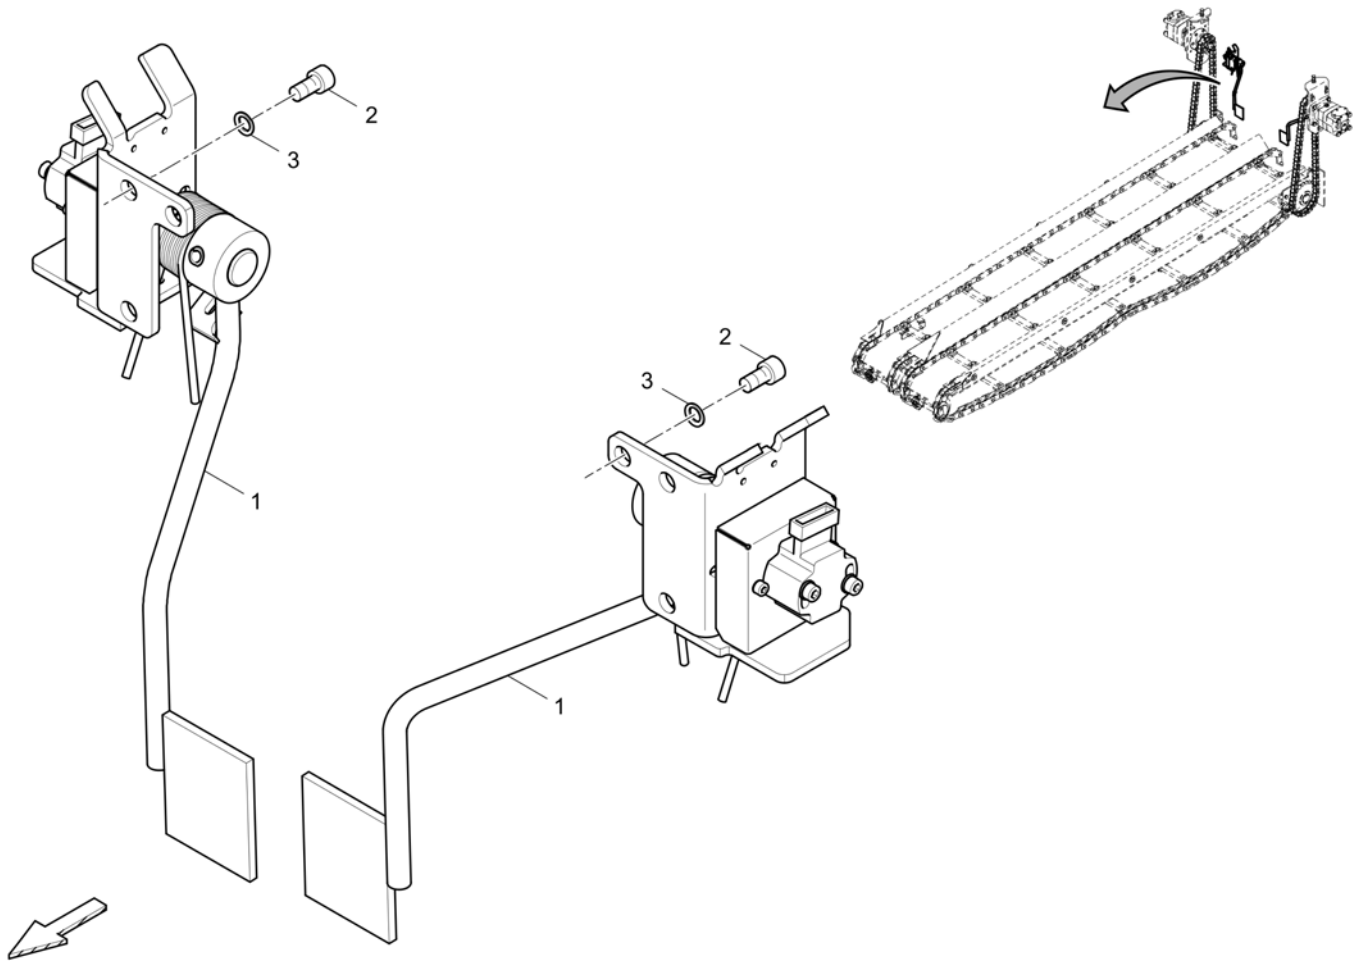

4812011615 Conveyor limit switch, PLC cpl. 4812011615 Conveyor limit switch, PLC cpl.

Item	Part No.	Name	Qty	L	C	SN INFO
1	4812011362	Conveyor limit switch, SPS cpl.	1			
2	0211136003	Hex socket screw	6			
3	0333310024	Washer	6