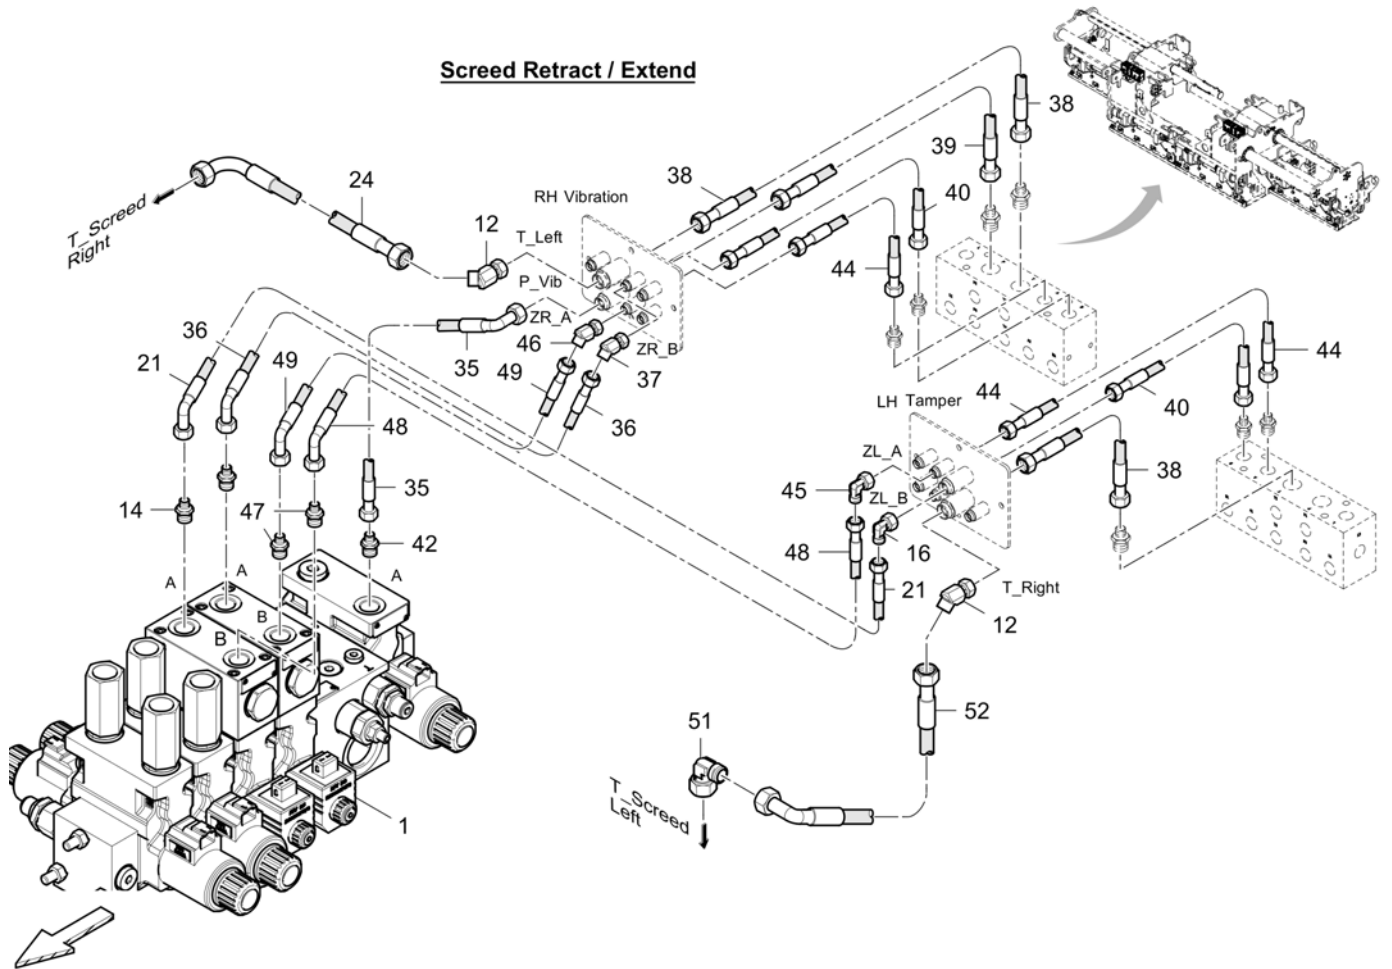

Refer to Parts Online for the most up to date information. The printed information might be outdated.

Fri Mar 23 13:06:27 UTC 2018