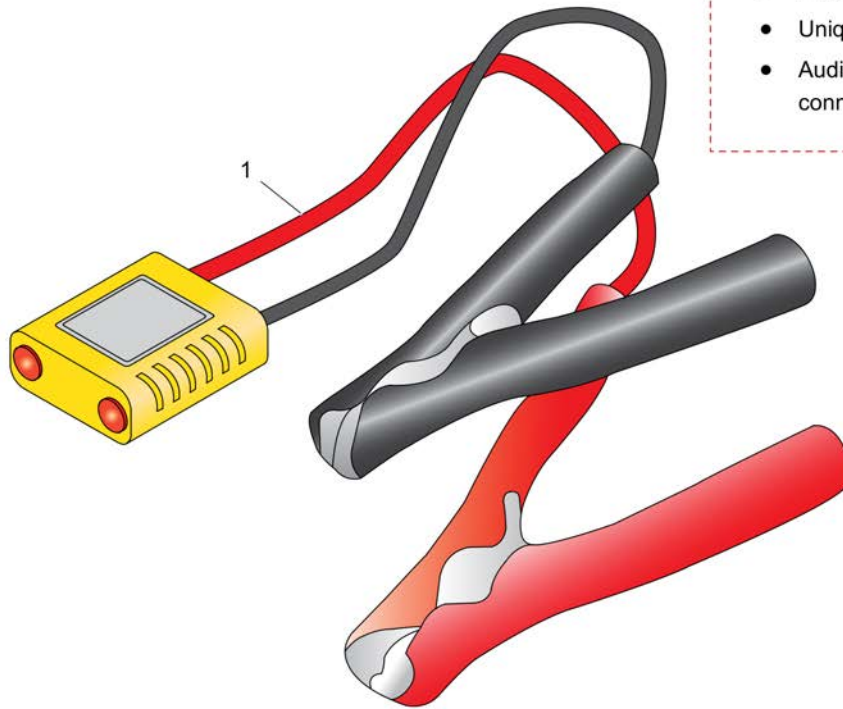

Special tool Welding protection

Welding protection

- Suitable for 12- and 24-volt systems
- Protects sensitive on-board electronics while the vehicle is being worked on
- Protects against welding Arc Mig and TIG
- Unique patented design
- Audible alarm indicates reverse polarity connection

Item	Part No.	Name	Qty	L	C	SN INFO
1	D978000024	Welding protection	1