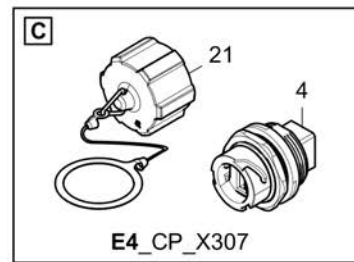

4812016174 Operating panel 4812016174 Operating panel