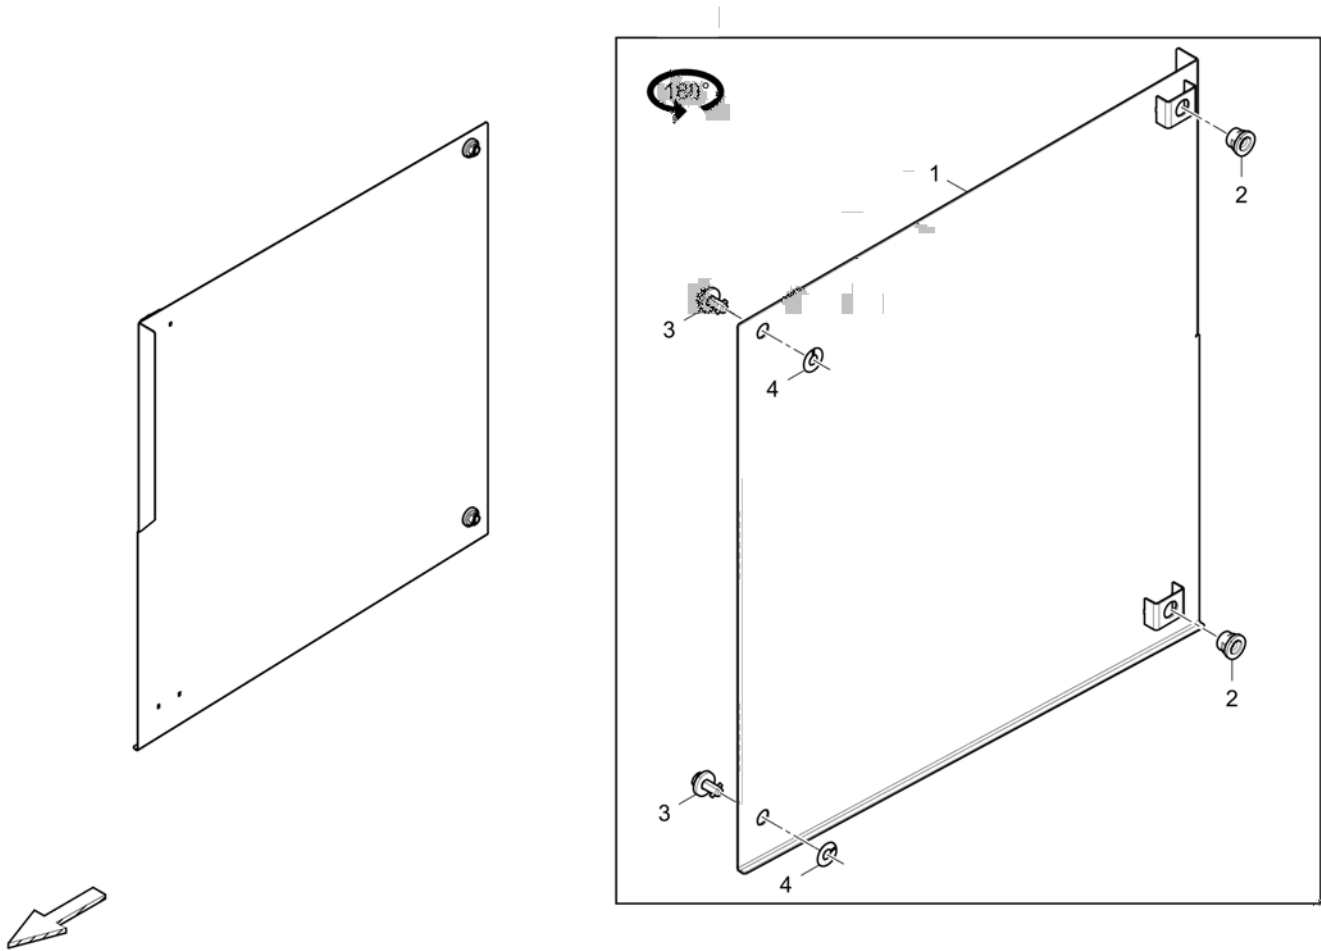

Cover plate, l.h. 4812235497 Cover plate, l.h.

Item	Part No.	Name	Qty	L	C	SN INFO
1	4812235498	Cover plate, l.h.	1			
2	4812015294	Coupler	2			
3	4812032462	Pivot	2			
4	D930240616	Washer	2