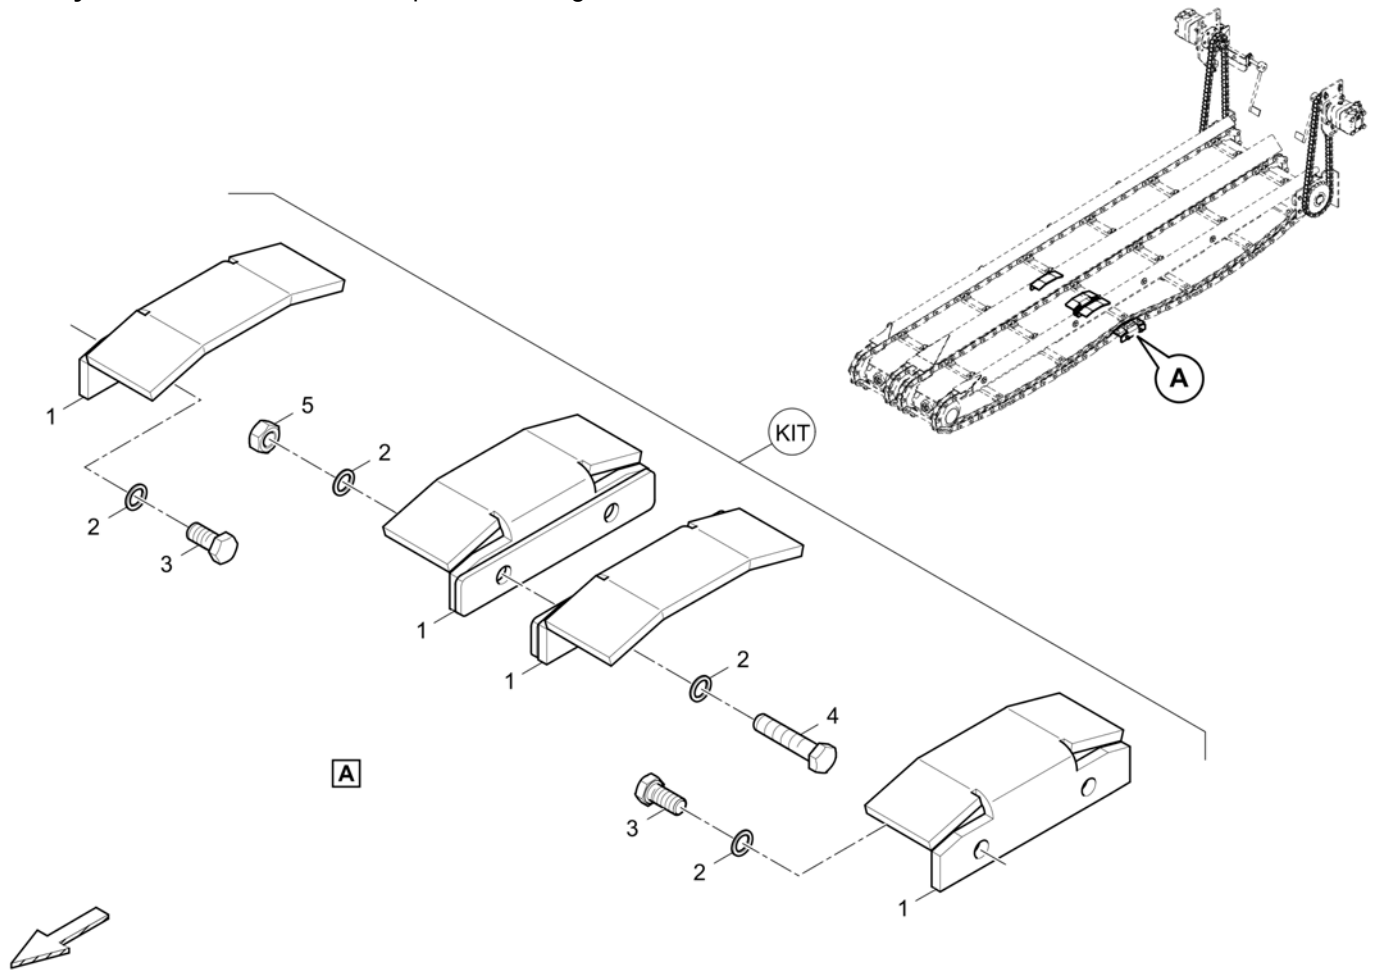

Conveyor kits 4812017328 Wear part kit chain guide

Item	Part No.	Name	Qty	L	C	SN INFO
KIT	4812017328	Wear part kit chain guide	1			
1	4812227849	Chain guide	4			
2	0333310043	Schnorr-lock washer	8			
3	0147140003	Hex head screw M12 x 25	4			
4	0147140603	Hex. head screw M12 x 55	2			
5	0266211200	Hexagon nut M12	2