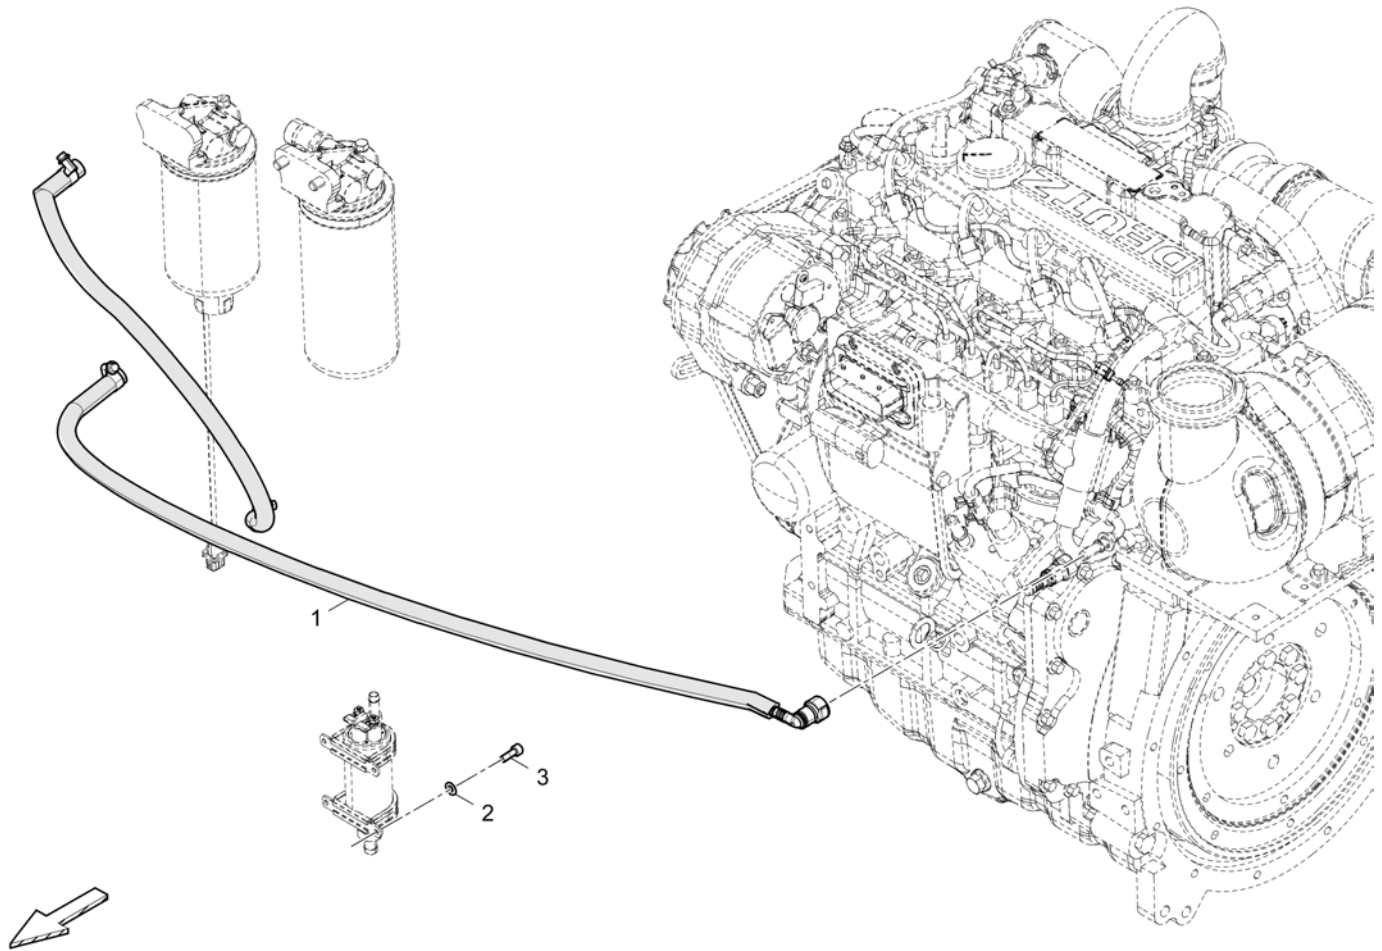

Fuel system 4812235932 Fuel system

Item	Part No.	Name	Qty	L	C	SN INFO
1	4812018242	Hose packet	1			
2	0301231500	Plain washer(A) 4.3 x 9 x 0.8	4			
3	0211117103	Hexagon socket head cap screw	4