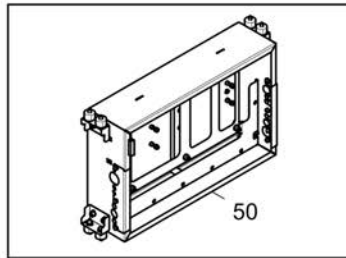

Item	Part No.	Name	Qty	L	C	SN INFO
1	D977180601	Resistor	3			
2	4812016572	Master, programmed	2			
4	D977454257	Fuse	1			
5	D977454250	Fuse	1			
6	D977454249	Fuse	1			
7	D977454258	Fuse 30 Amp.	1			
8	4812011488	Central Electric. Distrib.Unit	1			
10	D977730409	Relay	1			
12	D977730412	Micro relay	1			
13	D977454254	Fuse	1			
14	D977454252	Fuse	1			
49	4812014443	Cable W30	1			
50	4812228999	Junction box	1			
50	4812228999A	Junction box	1			Valid from s/n G002085, 2125, ff
51	4812017201	Plug	1			

Refer to Parts Online for the most up to date information. The printed information might be outdated.

Fri Mar 23 13:07:02 UTC 2018