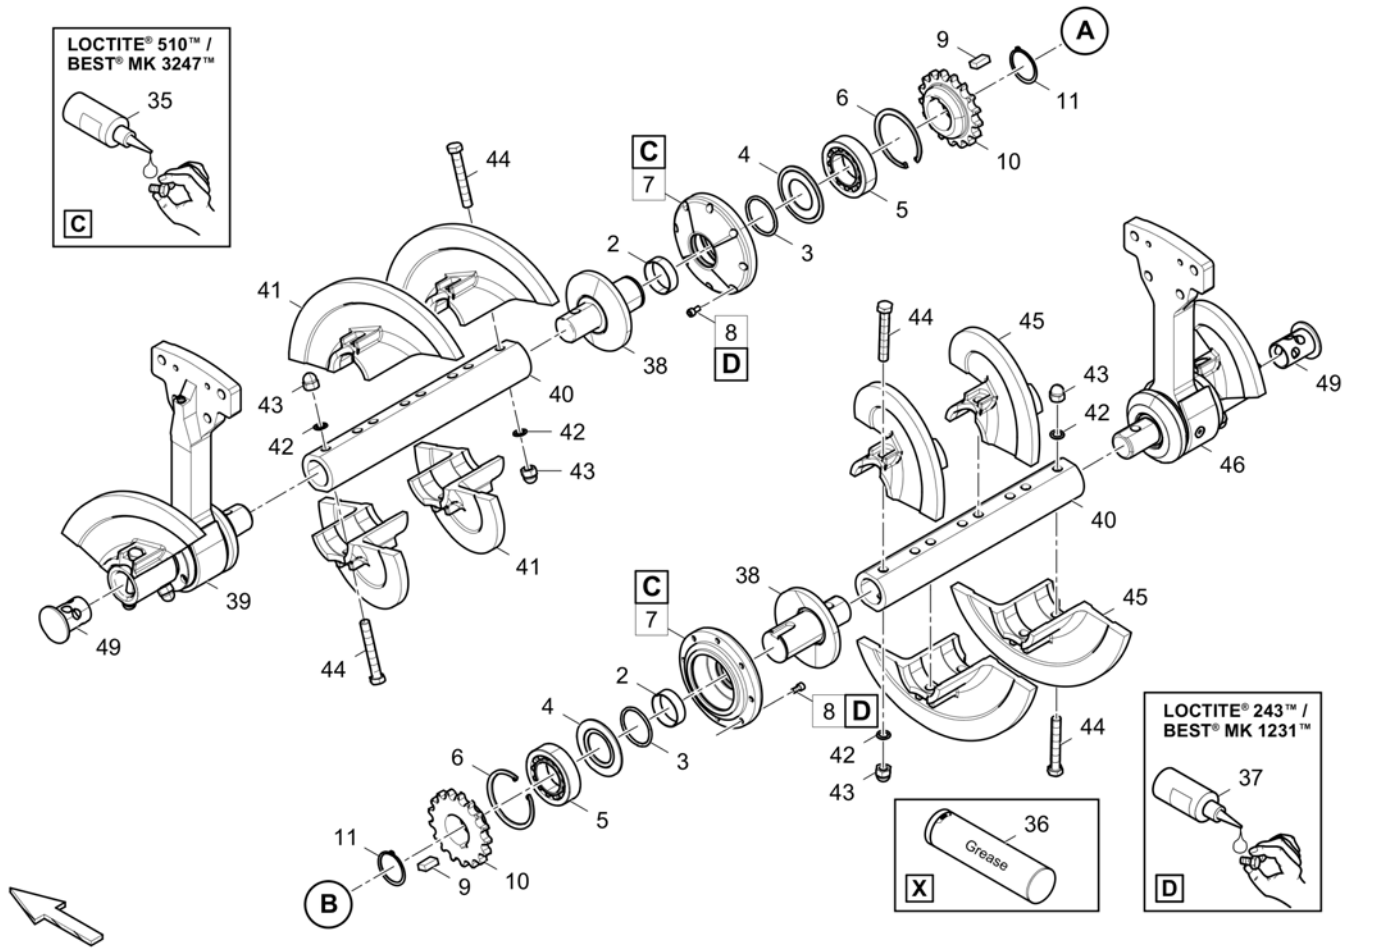

Item	Part No.	Name	Qty	L	C	SN INFO
1	4812235375	Auger holder	1			
2	4730010520	Ring	2			
3	4749020180	O-ring	2			
4	D932580860	Nilosring	2			
5	4749540001	Bearing	2			
6	D936032112	Circlip	2			
7	D874180502	Flange	2			
8	0211132203	Head screw	16			
9	4812010104	Feather key	2			
10	4812227150	Drive sprocket	2			
11	D936003850	Circlip	2			
13	0333310049	Lock washer	16			
14	0266211400	Hexagon nut M16	8			
15	D931501324	Dowel pin	4			
16	4812012331	Gasket	2			
17	0301235800	Plain washer(A) 13 x 24 x 2.5	6			
18	4812011619	Hydraulic motor	2			

Refer to Parts Online for the most up to date information. The printed information might be outdated.

Fri Mar 23 13:05:55 UTC 2018