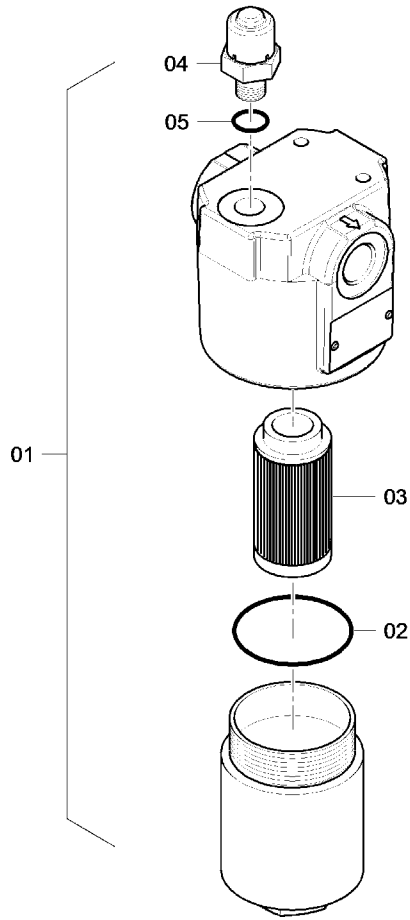

Filter 4812044338 Filter

Item	Part No.	Name	Qty	L	C	SN INFO
1	4812044338	Filter	1			
2	D932213784	O-ring	1			
3	4812018071	Filter element	1			
4	4812046058	Maintenance indicator	1			
5	4812046059	O-ring	1