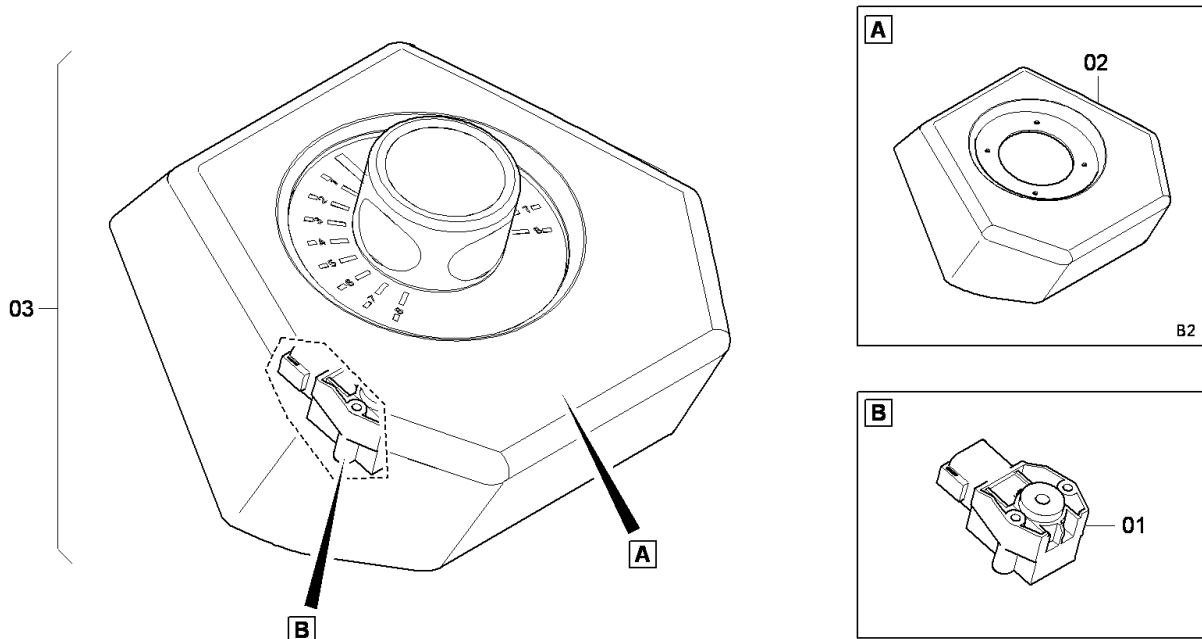

Steering unit 4812026356 Steering unit

Item	Part No.	Name	Qty	L	C	SN INFO
1	D978084037	Angle sensor	1			
2	4812028801	Housing	1			
3	4812026356	Steering unit	1			
3-1	4812036882	Control knob	1			
3-2	D937944487	Threaded pin	1			
3-3	4812010294	Scale	1			
4	4812016011	Cable steering-board	1