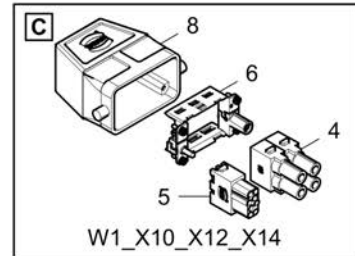

Cable W1 4812023340 Cable W1

Item	Part No.	Name	Qty	L	C	SN INFO
1	D977405556	Cable lug	5			
2	4812035473	Plug housing 9-pin	1			
3	4812035510	Male contact	9			
4	4812201460	Insert	2			
5	4812019905	Insert	1			
6	4812019902	Socket housing	1			
8	4812019904	Socket shell	1