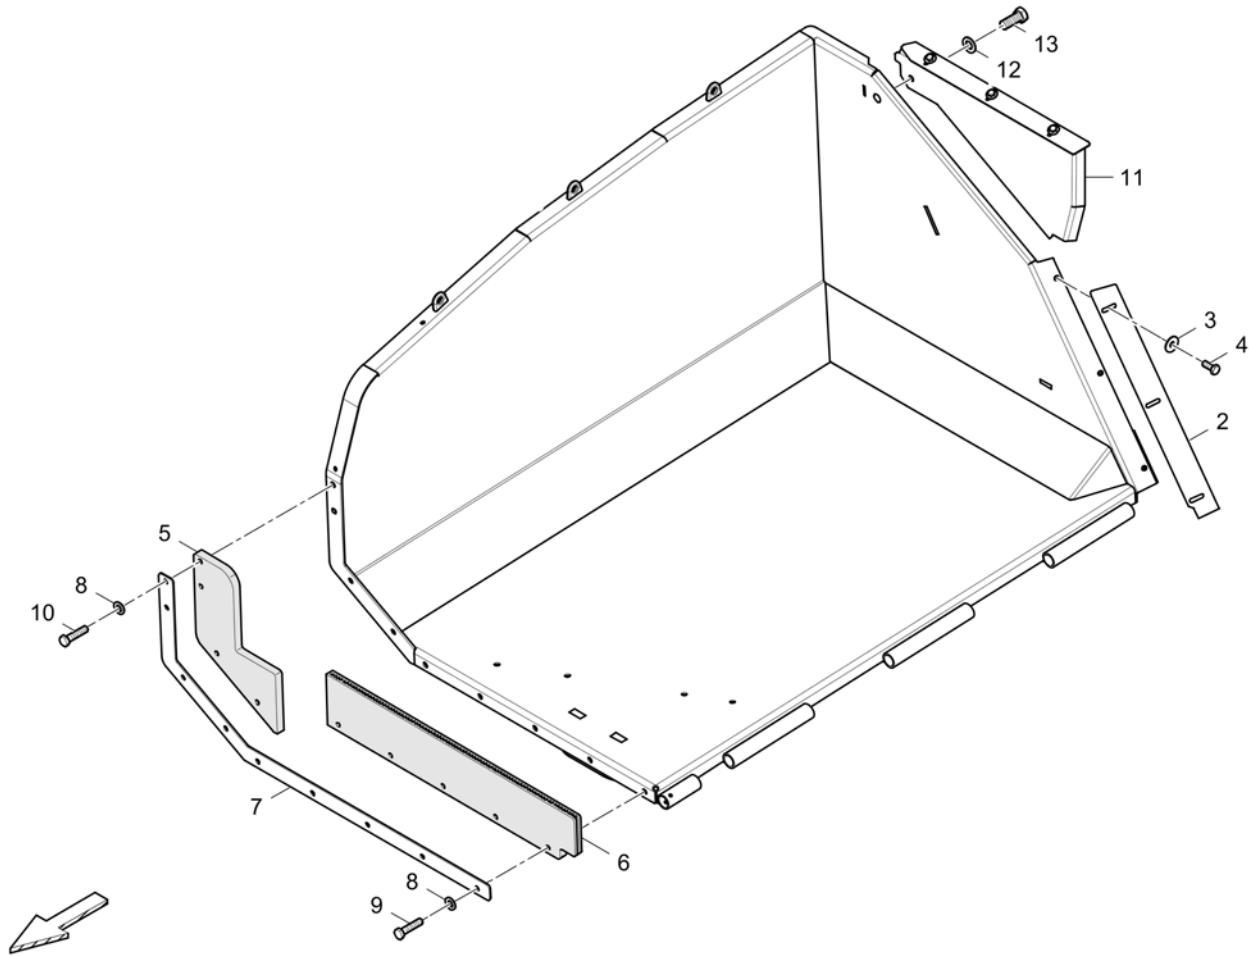

Hopper, r.h. 4812234998 Hopper, r.h.

Item	Part No.	Name	Qty	L	C	SN INFO
2	4812235562	Stripper	1			
3	0300013038	Flat washer	3			
4	0147136203	Hex. head screw M10 x 25	3			
5	4812232773	Hopper rubber	1			
6	4812228110	Hopper rubber	1			
7	4812232771	Sheet cast	1			
8	0301235800	Plain washer(A) 13 x 24 x 2.5	9			
9	0147140503	Hex. head screw M12 x 50	7			
10	0147140403	Hex. head screw M12 x 45	2			
11	4812234609	Covering flap, r.h.	1			
12	0301237800	Plain washer(A) 17 x 30 x 3	1			
13	0147147503	Hex bolt	1			

Refer to Parts Online for the most up to date information. The printed information might be outdated.

Fri Mar 23 13:04:01 UTC 2018