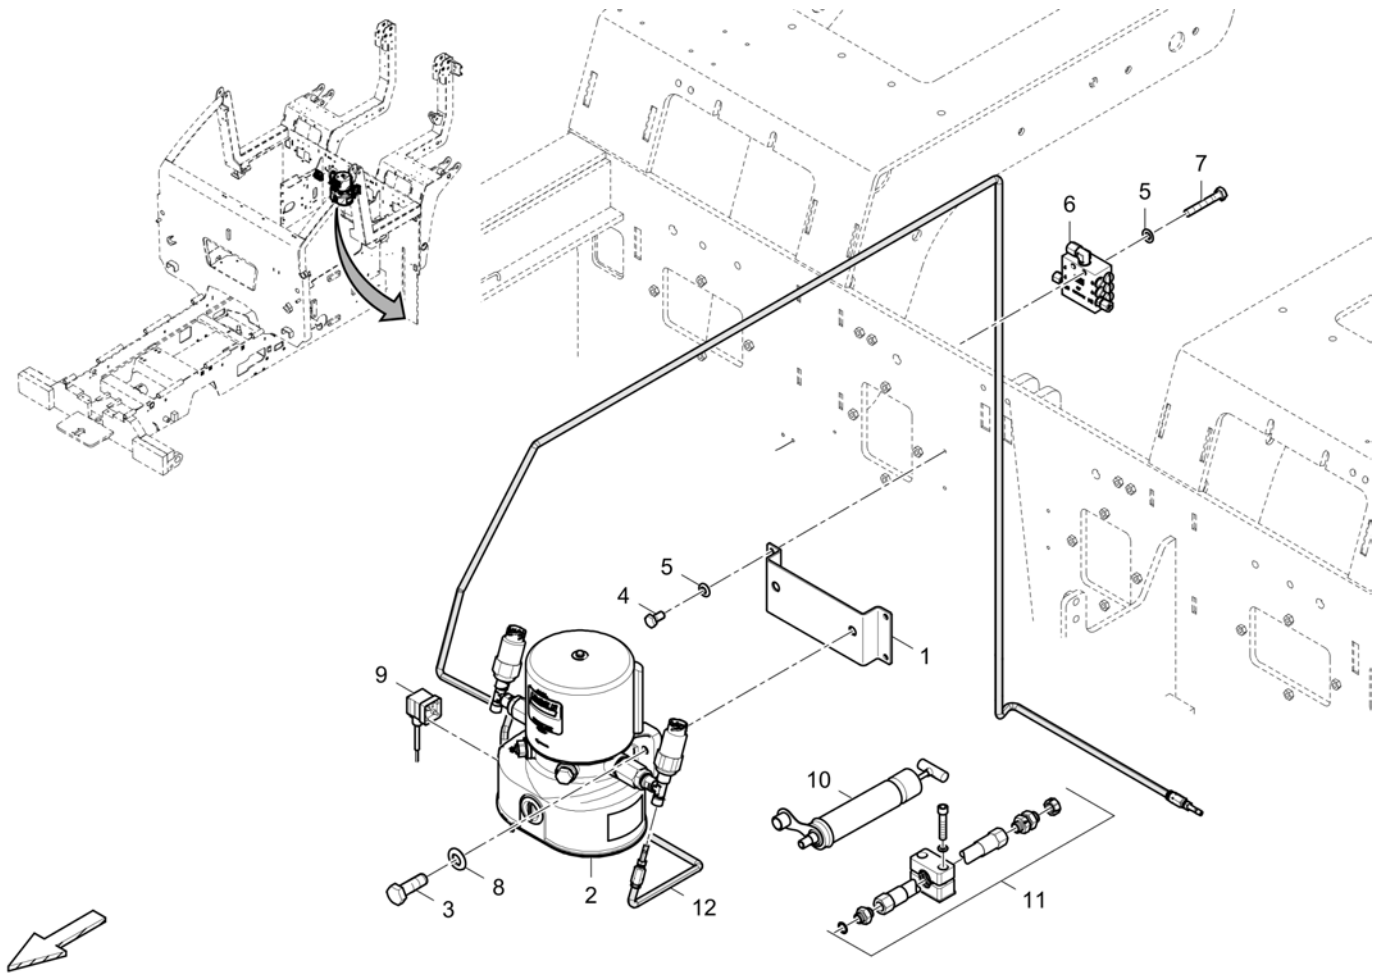

4812014300 Central lubrication 4812014300 Central lubrication

Item	Part No.	Name	Qty	L	C	SN INFO
1	4812014315	Mounting bracket	1			
2	4812014357	Kit, pump	1			
3	0147136303	Screw	2			
4	0147124403	Screw	4			
5	0301232100	Plain washer	6			
6	4812024907	Kit central lubrication f. auger	1			
7	0147125212	Hex. head screw	2			
8	0301234400	Plain washer	2			
9	4812012831	El. central lubrication	1			
10	4749302732	Press	1			
11	4812036507	Extension f. fuel filling system	1			
12	4812018955	Grease hose	1			

Refer to Parts Online for the most up to date information. The printed information might be outdated.

Fri Mar 23 13:08:35 UTC 2018