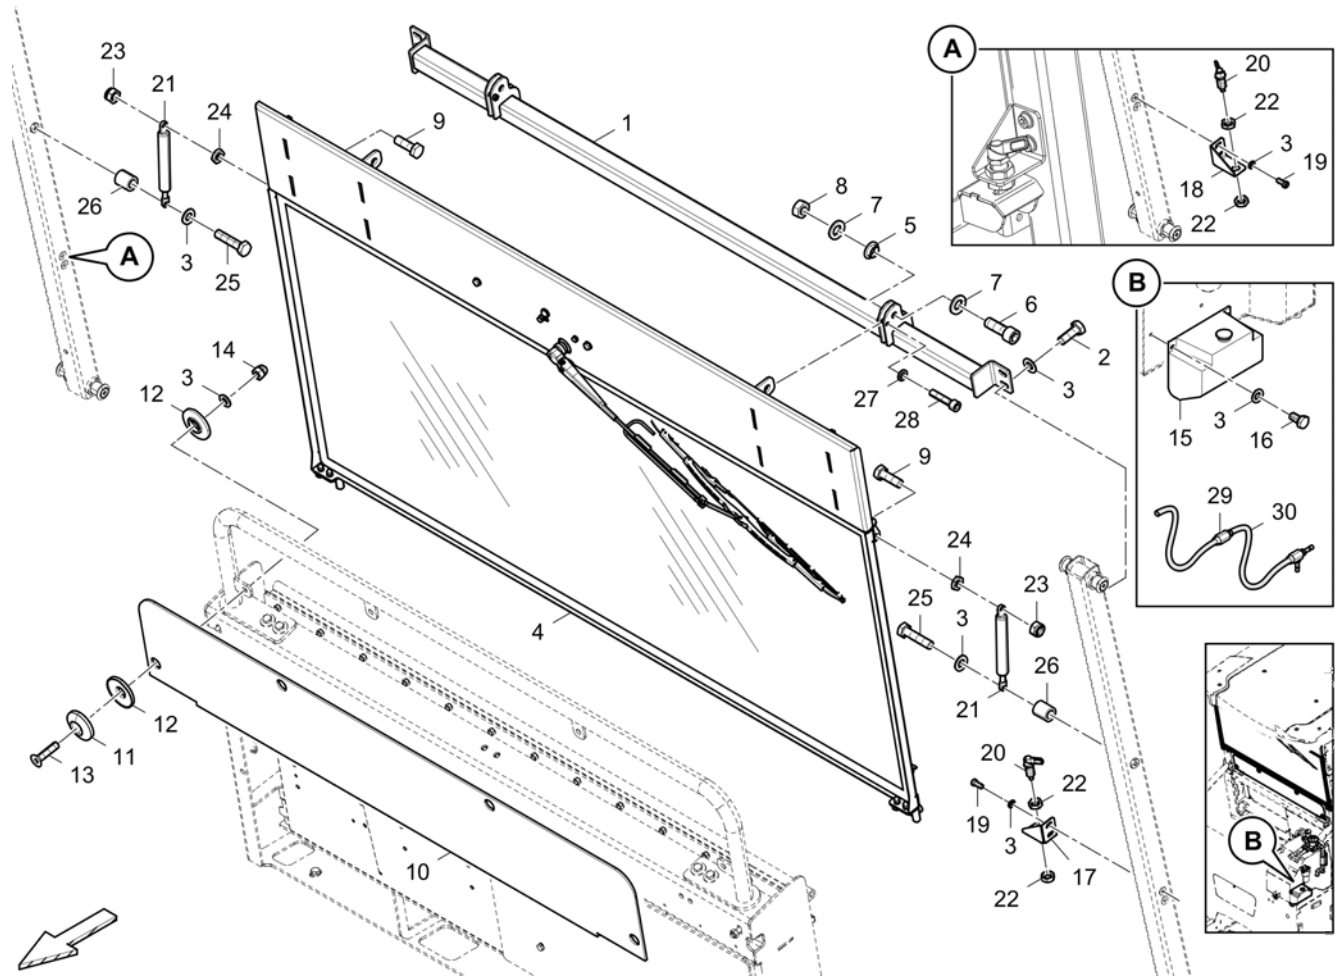

4812236093 Pane frame 4812236093 Pane frame

Item	Part No.	Name	Qty	L	C	SN INFO
1	4812236274	Cross bar	1			
2	0147132403	Hex.bolt	4			
3	0301233500	Plain washer	16			
4	4812236073	Front pane	1			
5	D930229363	Friction bearing with collar	2			
6	0211140203	Hex socket screw	2			
7	0301235800	Plain washer(A) 13 x 24 x 2.5	4			
8	0261109148	Hexagon nut	2			
9	0147132503	Hex. Head screw M8 x 25	2			
10	4812236282	Window	1			
11	4812036950	Retainer	4			
12	4812036951	Retainer	8			
13	0216110052	Countersunk screw	4			
14	D938760007	Cap nut	4			
15	4812006324	Case	1			
16	0147110911	Hexagon head screw	2			

Refer to Parts Online for the most up to date information. The printed information might be outdated.

Fri Mar 23 13:08:53 UTC 2018