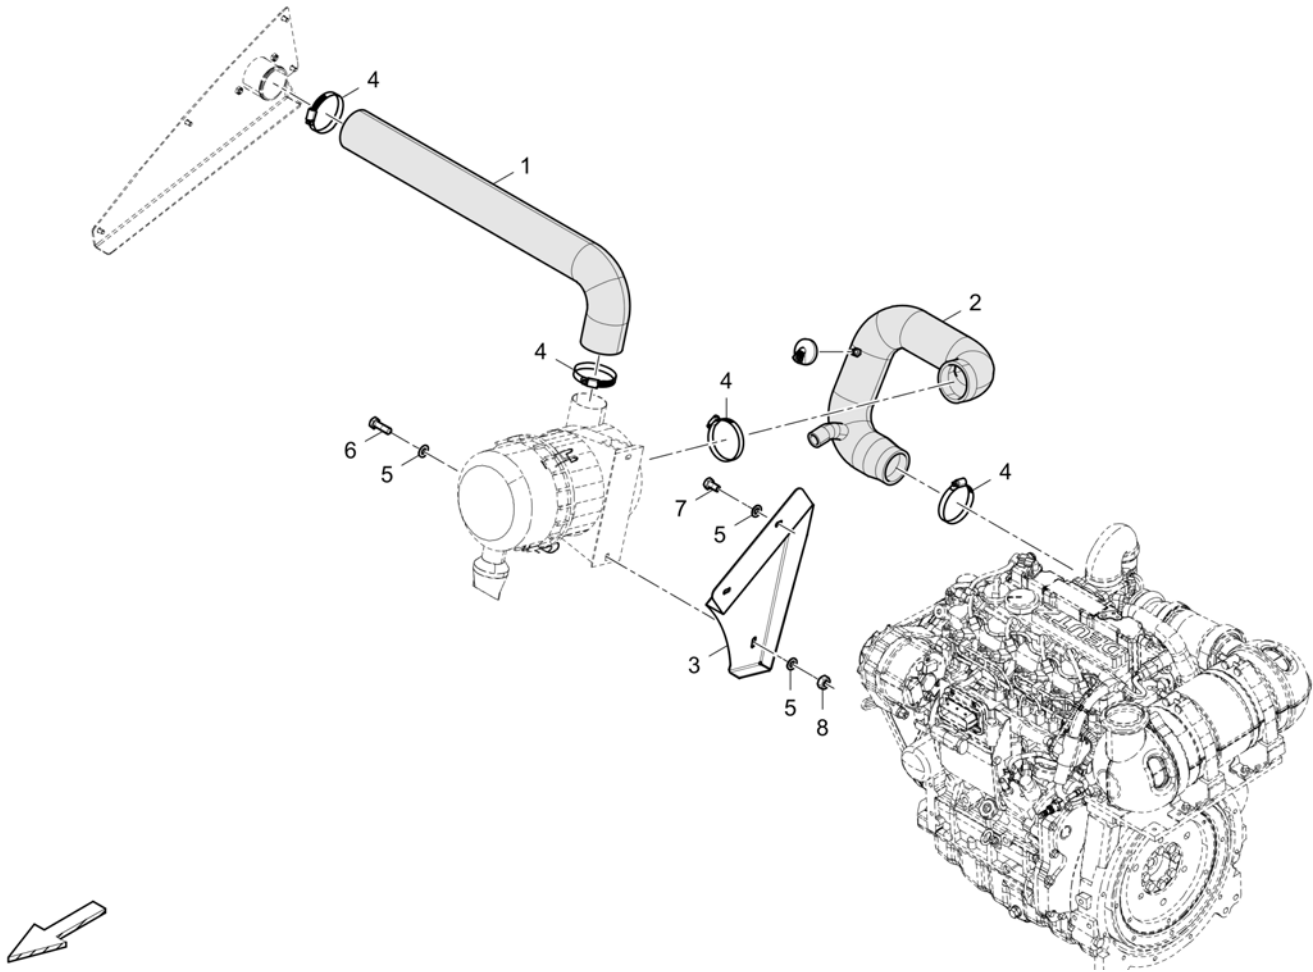

Air filter system 4812235871 Air filter system

Item	Part No.	Name	Qty	L	C	SN INFO
1	4812235606	Molded hose for air filters	1			
2	4812235607	Molded hose for air filters	1			
3	4812235707	Air filter support	1			
4	D934400150	Hose clip	4			
5	0301233500	Plain washer	4			
6	0147110911	Hexagon head screw	2			
7	0147132503	Hex. Head screw M8 x 25	2			
8	0266211000	Hexagon nut M8	2			

Refer to Parts Online for the most up to date information. The printed information might be outdated.

Fri Mar 23 13:05:11 UTC 2018