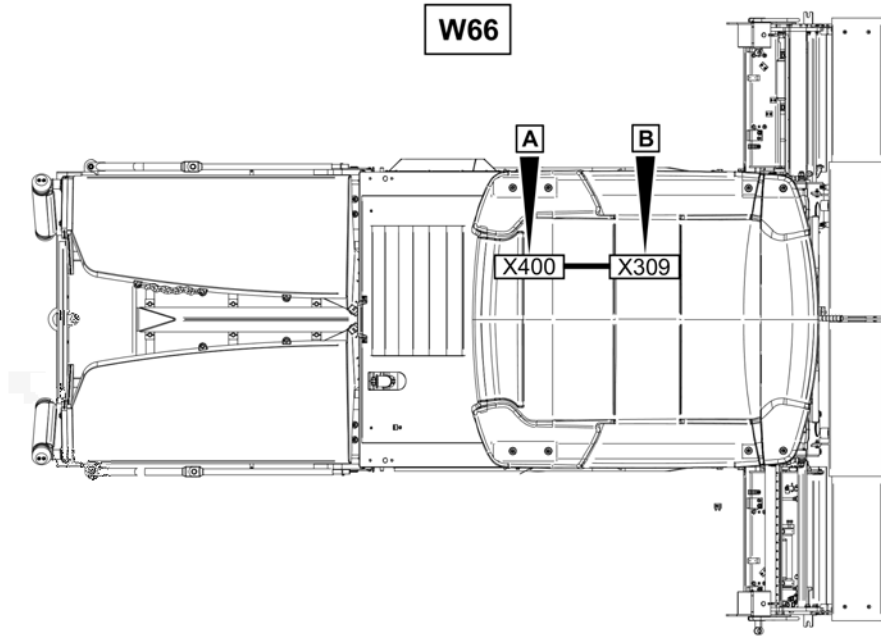

4812017032 GPS installation advanced 4812016459 Cable W66

Item	Part No.	Name	Qty	L	C	SN INFO
1	D977479859	Receptacle housing	1			
2	4812016240	Connector housing	1			
13	D977478824	Socket contact	1