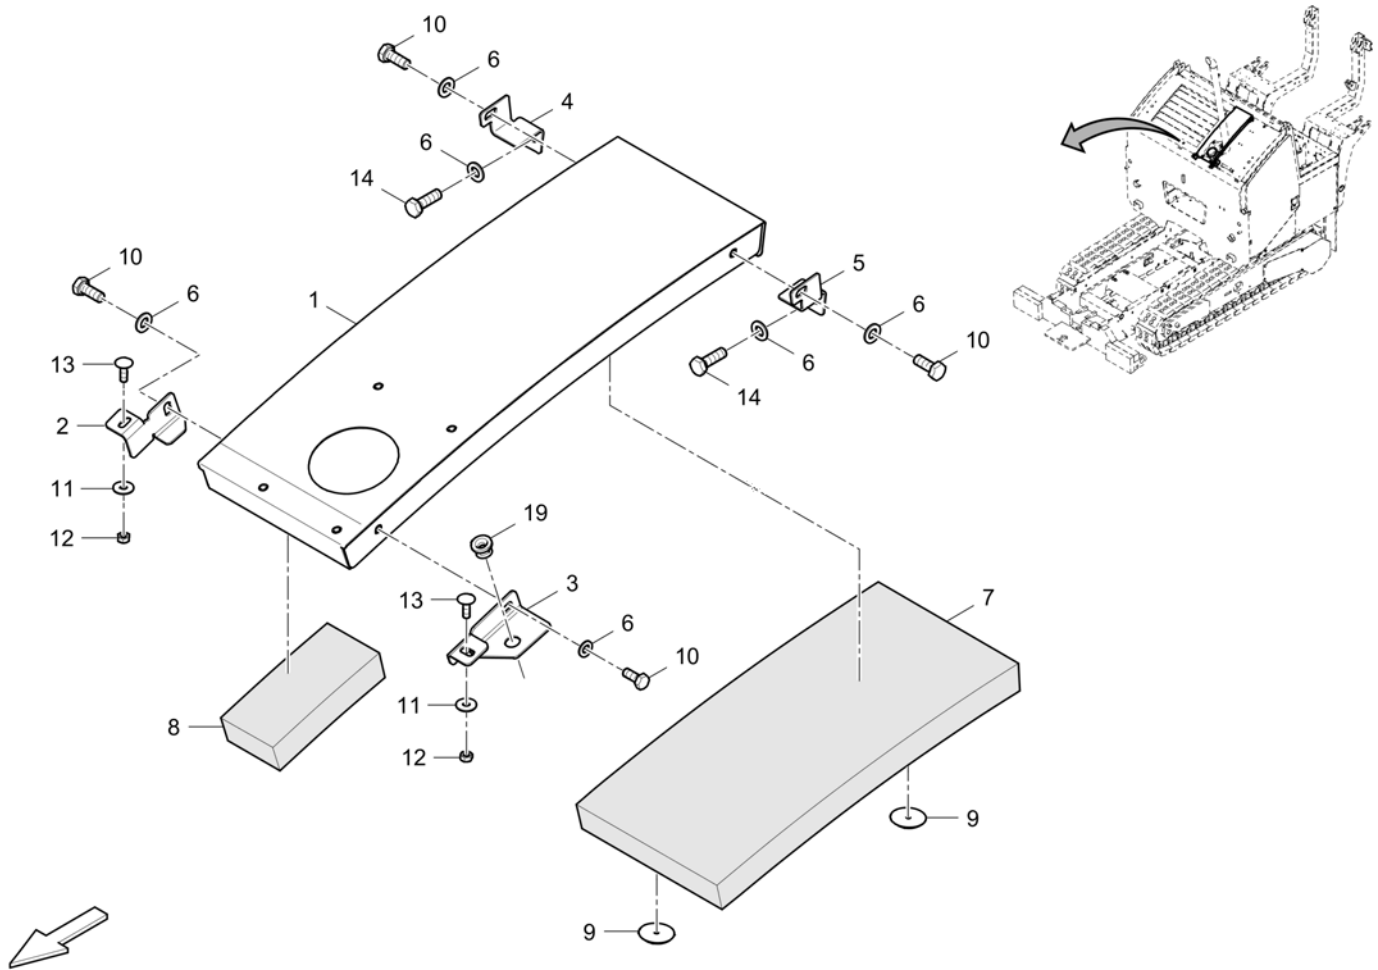

Intermediate section 4812230593 Intermediate section

Item	Part No.	Name	Qty	L	C	SN INFO
1	4812230473	Intermediate section	1			
2	4812234450	Sheet	1			
3	4812234455	Sheet	1			
4	4812228855	Plate, r.h.	1			
5	4812228861	Plate, l.h.	1			
6	0301233500	Plain washer	6			
7	4812228819	Insulation	1			
8	4812228820	Insulation	1			
9	4749301479	Clip	2			
10	0147132303	Hexagon bolt	4			
11	0300013040	Flat washer	2			
12	0266211000	Hexagon nut M8	2			
13	0226991526	Flat head screw	2			
14	0147132503	Hex. Head screw M8 x 25	2			
19	4812015294	Coupler	1			

Refer to Parts Online for the most up to date information. The printed information might be outdated.

Fri Mar 23 13:04:13 UTC 2018