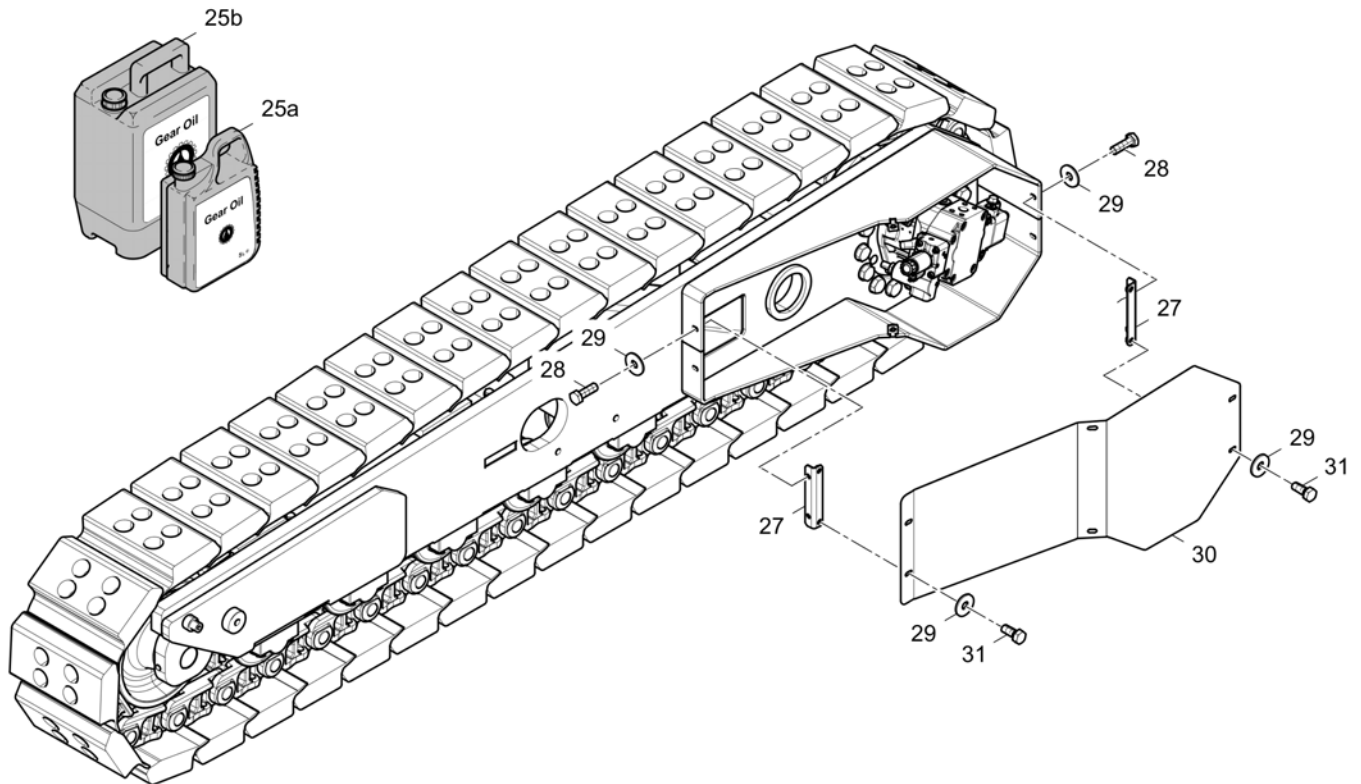

Fri Mar 23 13:05:27 UTC 2018

Item	Part No.	Name	Qty	L	C	SN INFO
1	4812225891	Track frame, l.h.	1			
2	4812010635	Drive gear box	1			
3	4812015007	Motor	1			
3.1	4812015568	Control part	1			
3.2	4812019820	Revolution sensor	1			
3.3	D967610541	Solenoid	1			
3.4	4812015575	Flush and charge press. valve	1			
3.5	4812036304	Seal kit	1			
4	4812010423	Drive sprocket	1			
5	D952701539	Track roller	7			
6	4812010424	Idler	1			
7	4812010425	Tightener unity	1			
8	4812233976	Track chain	1			
9	4812014647	Cover	1			
10	4812227221	Slide part	3			
11	D951053015	O-ring	1			
12	0333310049	Lock washer	2			