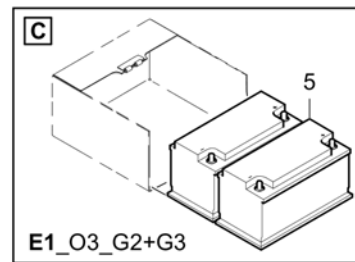

Electric 4812011422 Electric