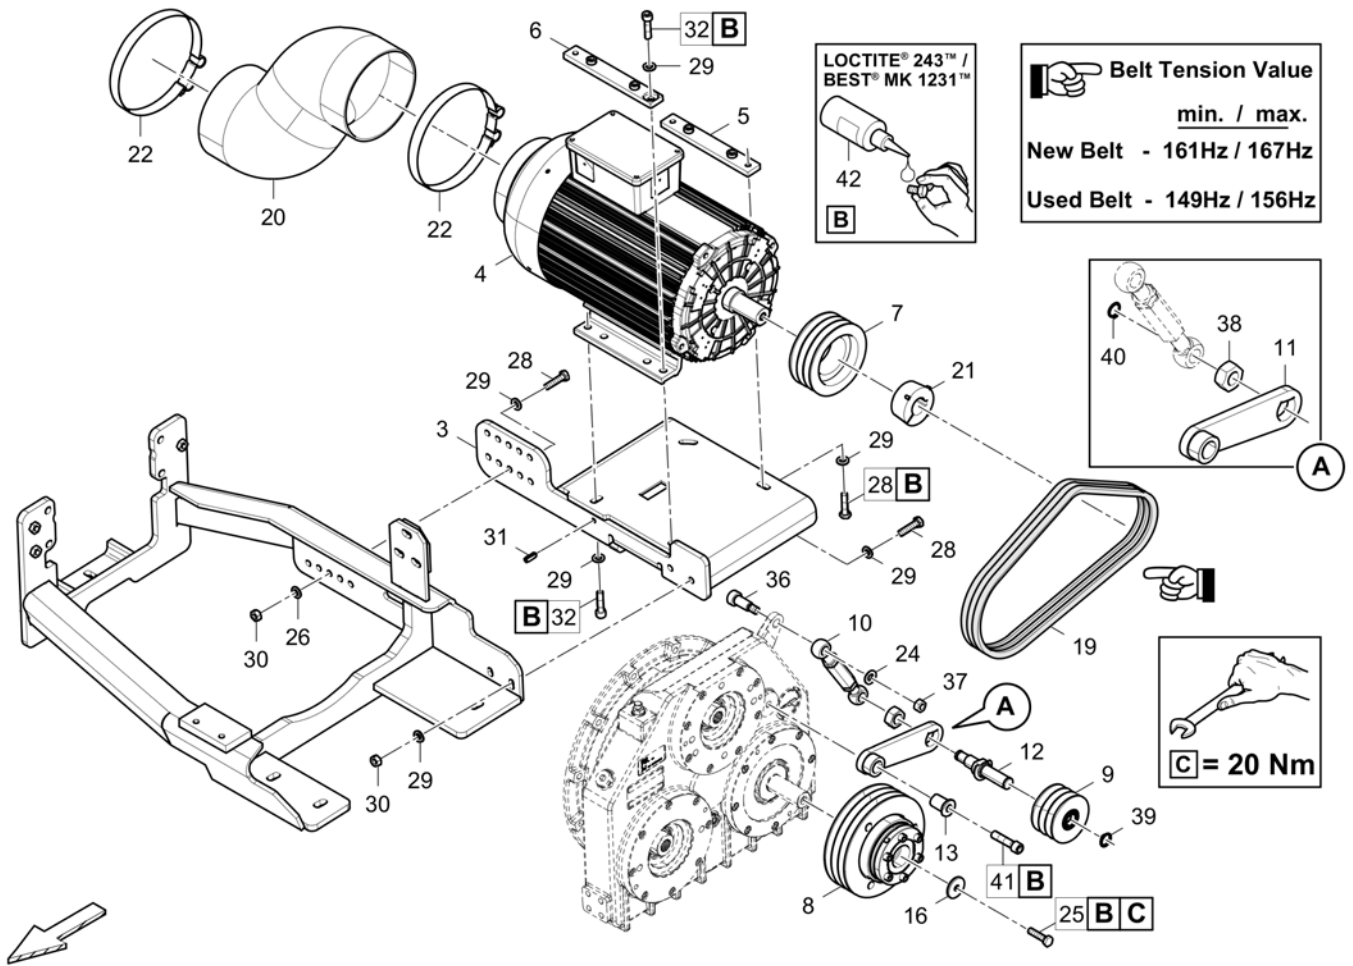

Item	Part No.	Name	Qty	L	C	SN INFO
1	4812229996	Engine frame	1			
2	4812229999	Engine mount	1			
3	4812236223	Console	1			
4	4812023584	Generator	1			
4.1	4812024395	Generator	1			
4.1.1	4812200691	Fan housing	1			
4.2	4812014822	Electronic governor	1			
4.2.1	D977365414	Cable x m	1,5			
4.2.2	4812035685	Plug	1			
4.2.3	4812035509	Female contact	5			
4.3	4812023340	Cable	1			
5	4812023817	Rail, r.h.	1			
6	4812024503	Rail, l.h.	1			
7	4812010172	V-belt pulley	1			
8	4812215784	Coupler	1			
9	4812202826	V-belt pulley	1			
9.1	4812202820	V-belt pulley	1			

Refer to Parts Online for the most up to date information. The printed information might be outdated.

Fri Mar 23 13:09:08 UTC 2018