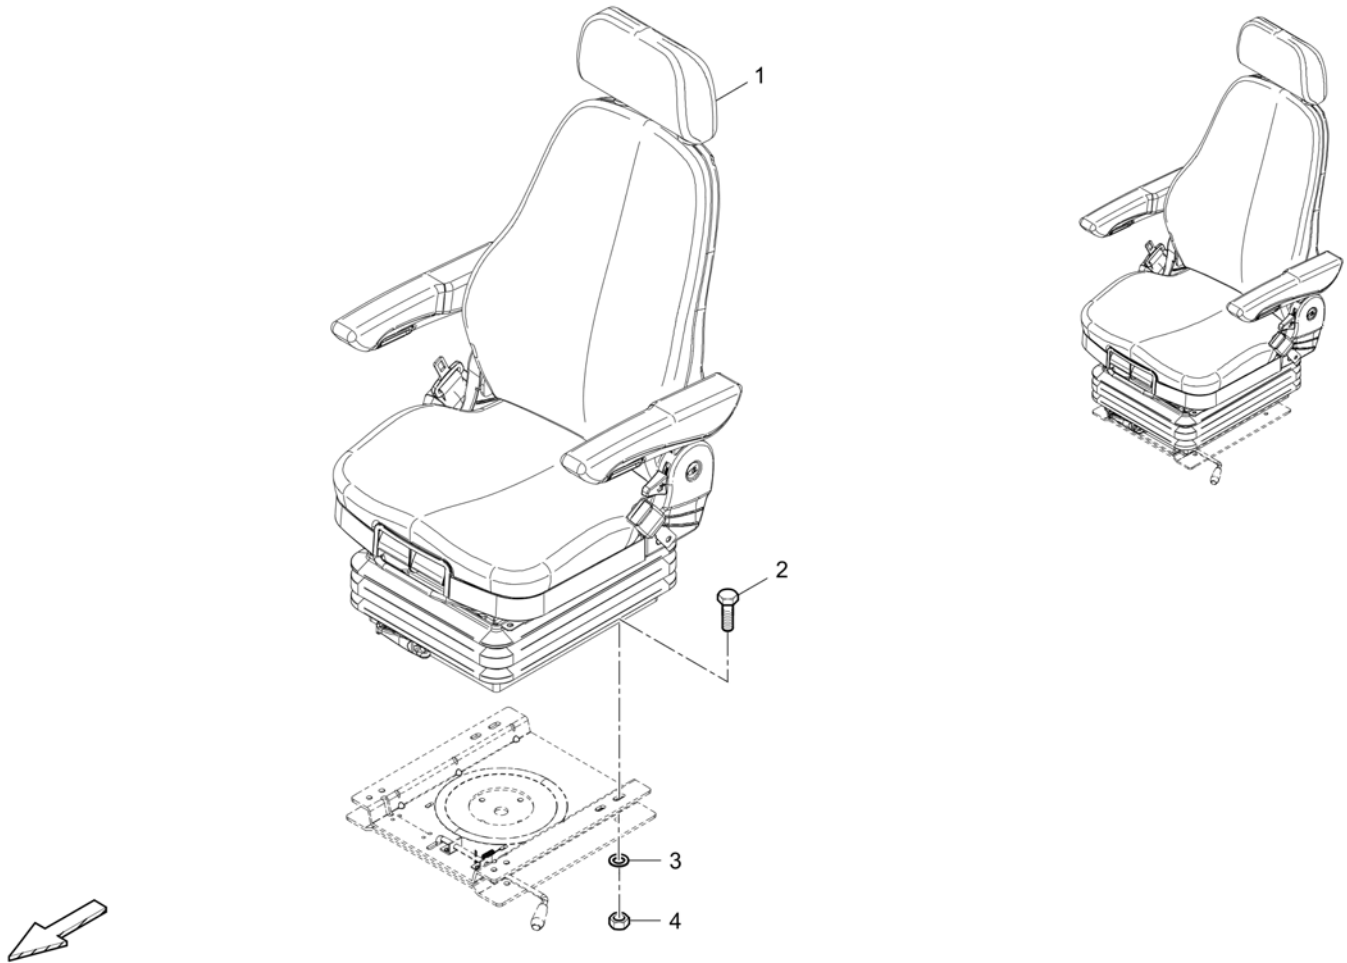

4812015766 Drivers seat, Standard 4812015766 Drivers seat, standard

Item	Part No.	Name	Qty	L	C	SN INFO
1	4812009466	Drivers seat, cpl.	1			
2	0147132303	Hexagon bolt	4			
3	D939505023	Washer	4			
4	0291118802	Hexagon nut	4