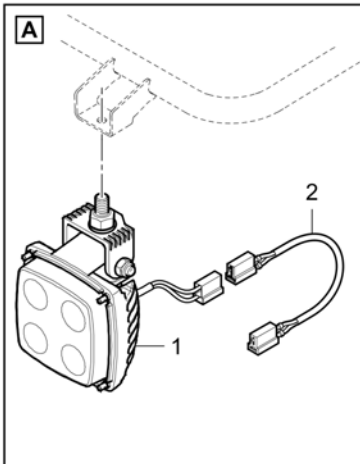

4812013288 LED Spot light, 2 front / rear with roof 4812013288 LED Spot light, 2 front / rear with roof

Item	Part No.	Name	Qty	L	C	SN INFO
1	4812015013	Spot light LED				
2	4812043273	Cable W48	4			
3	4812023384	Spot light, LED	4