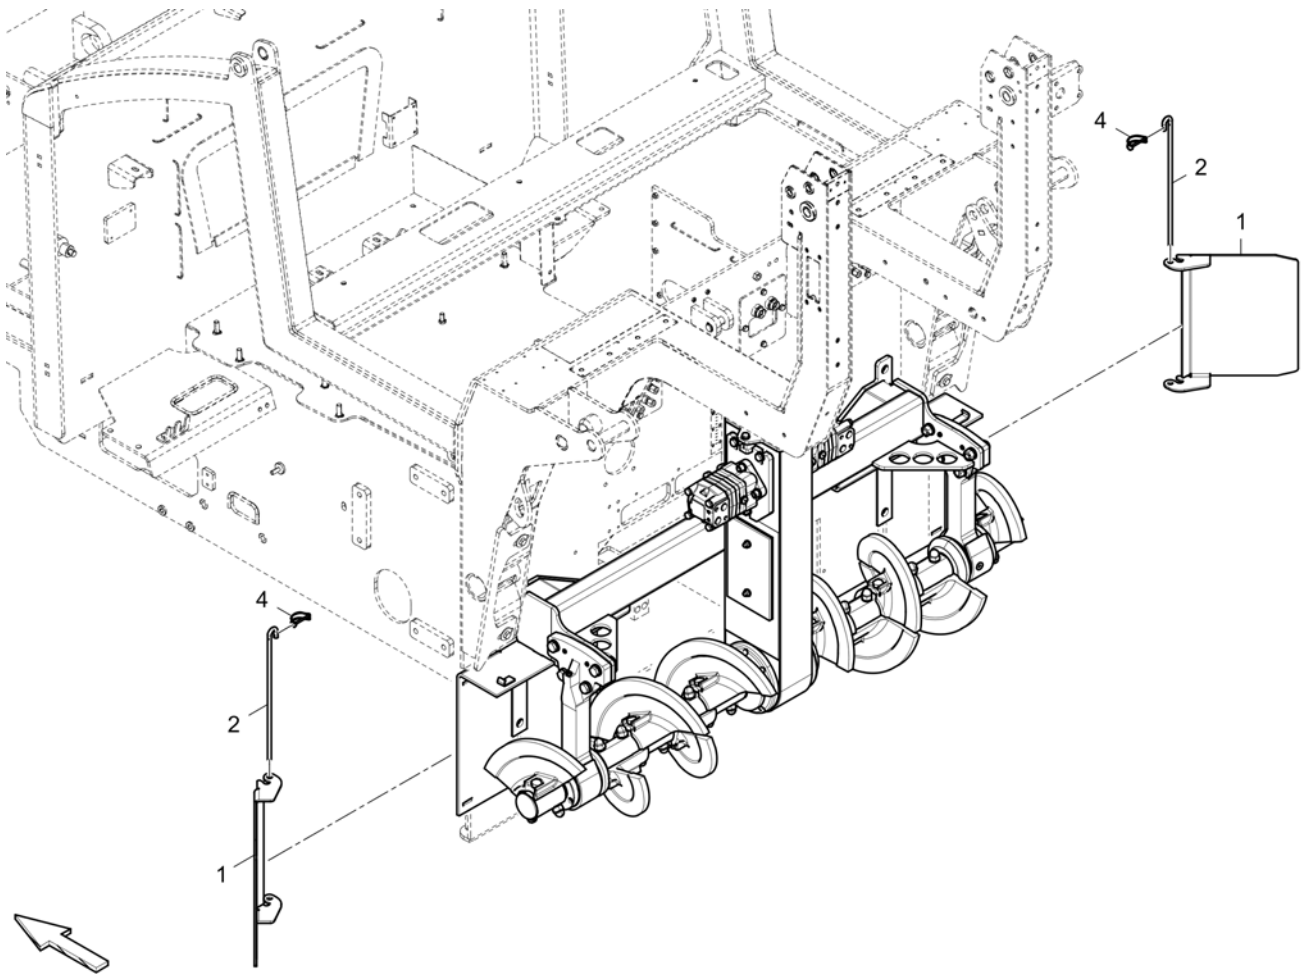

Material chute 4812235738 Material chute

Item	Part No.	Name	Qty	L	C	SN INFO
1	4812228964	Material chute	2			
2	4812235476	Spring pin	2			
4	D930290106	Linch pin	2