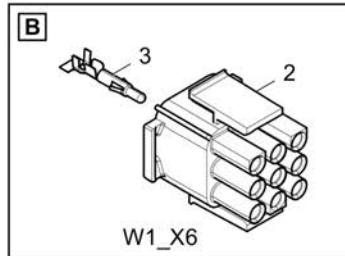

Cable W1 4812023340 Cable W1

Item	Part No.	Name	Qty	L	C	SN INFO
1	D977405556	Cable lug	5			
2	4812035473	Plug housing 9-pin	1			
3	4812035510	Male contact	9			
4	4812201460	Insert	2			
5	4812019905	Insert	1			
6	4812019902	Socket housing	1			
8	4812019904	Socket shell	1