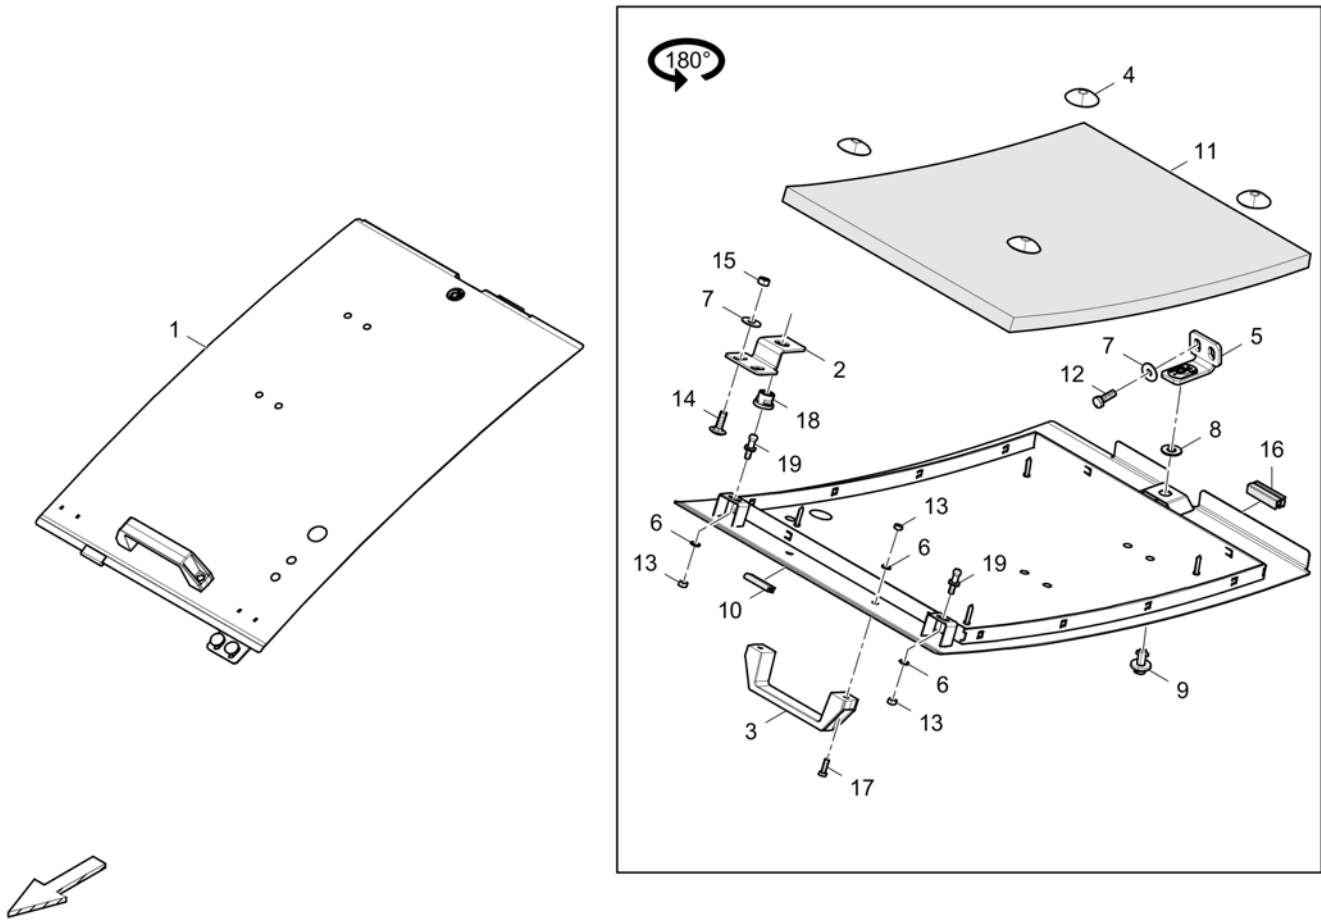

Hood, l.h. 4812235519 Hood, l.h.

Item	Part No.	Name	Qty	L	C	SN INFO
1	4812235520	Hood, l.h.	1			
2	4812235523	Holder	1			
3	1202867300	Handle	1			
4	4749301479	Clip	4			
5	4812230607	Shackle	1			
6	0301232100	Plain washer	4			
7	0300013040	Flat washer	4			
8	D930240616	Washer	4			
9	4812032462	Pivot	1			
10	D930280159	Edge protection x m	0,5			
11	4812228873	Insulation	1			
12	0147132503	Hex. Head screw M8 x 25	2			
13	5730015118	Hexagon nut	4			
14	0226991526	Flat head screw	2			
15	0266211000	Hexagon nut M8	2			
16	D930280162	Rubber seal x m	0,3			

Refer to Parts Online for the most up to date information. The printed information might be outdated.

Fri Mar 23 13:04:15 UTC 2018