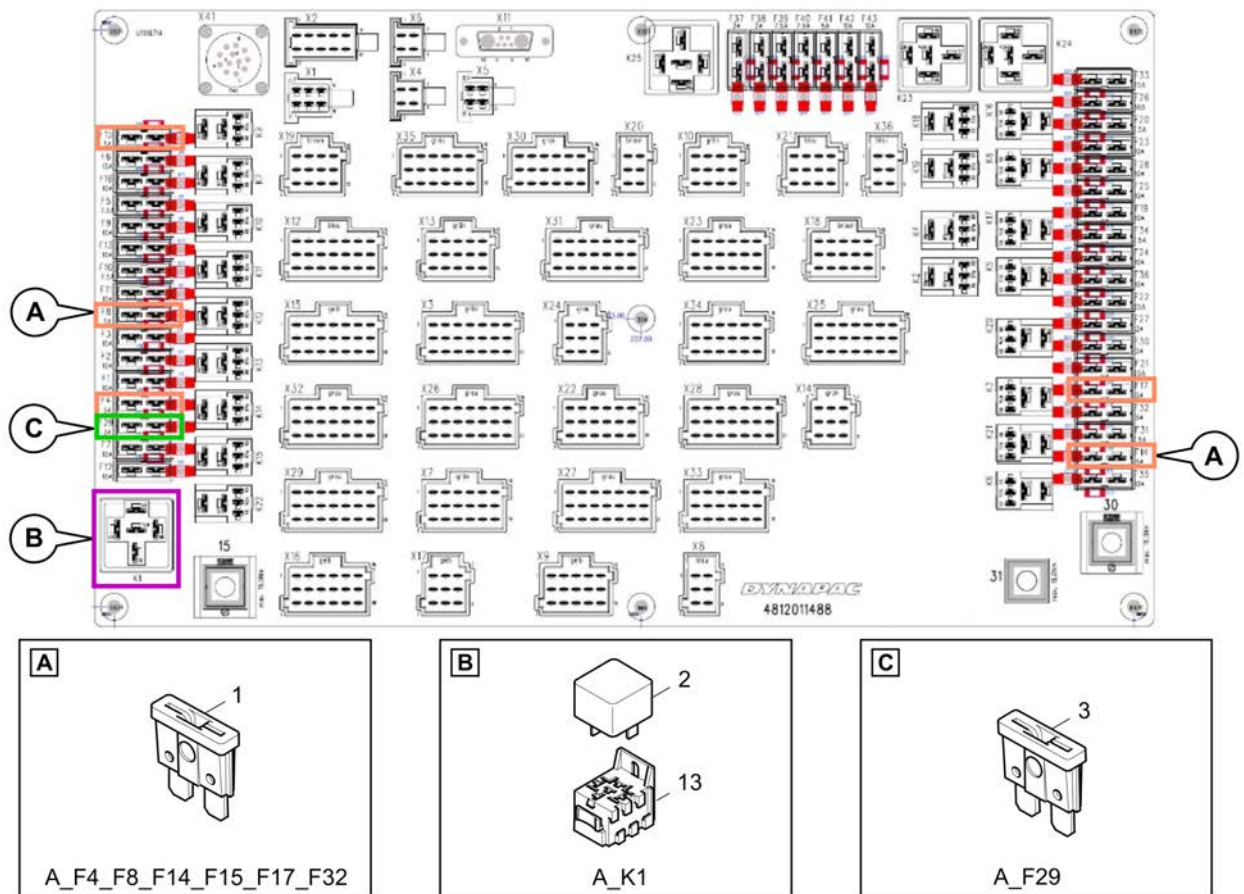

Junction box 4812011488 Mainboard

Refer to Parts Online for the most up to date information. The printed information might be outdated.

Fri Mar 23 13:07:09 UTC 2018