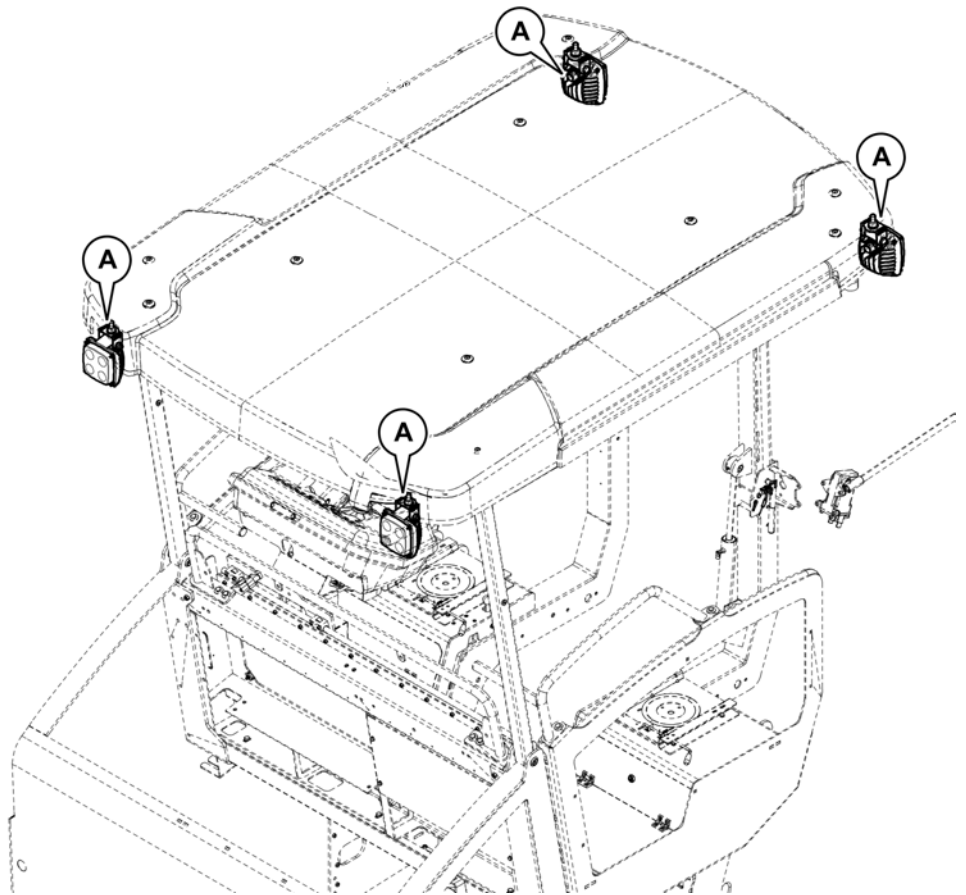

4812013288 LED Spot light, 2 front / rear with roof 4812013288 LED Spot light, 2 front / rear with roof

Item	Part No.	Name	Qty	L	C	SN INFO
1	4812015013	Spot light LED				
2	4812043273	Cable W48	4			
3	4812023384	Spot light, LED	4