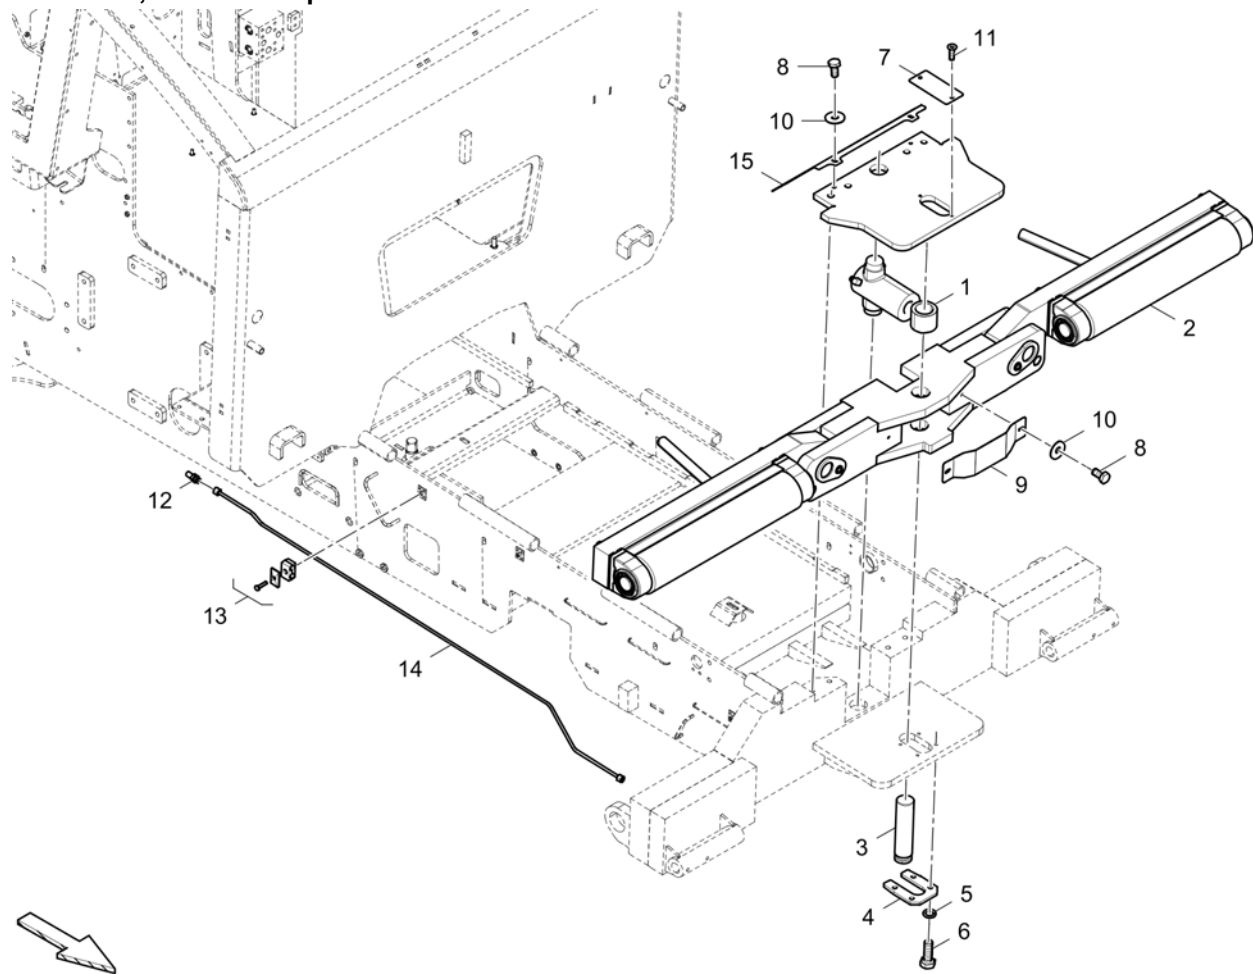

Push roller, with safe impact 4812236677 Push roller

Item	Part No.	Name	Qty	L	C	SN INFO
1	4812010979	Hydraulic cylinder	1			
2	4812227893	Push roller	1			
3	4812227957	Pin	1			
4	4812227960	Locking plate	1			
5	0333310024	Washer	4			
6	0147136303	Screw	4			
7	4812234266	Cover	1			
8	0147132203	Hex. head screw M8 x 16	4			
9	4812227953	Cover plate	1			
10	0300013040	Flat washer	4			
11	0216195783	Countersunk screw	2			
12	4812201592	Hydr. push roller	1			
13	D934362020	Clamp	3			
14	4812024876	Pipeline	3			
15	4812215142	Hose protection	1			

Refer to Parts Online for the most up to date information. The printed information might be outdated.

Fri Mar 23 13:03:58 UTC 2018