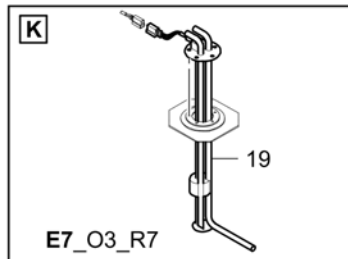

Refer to Parts Online for the most up to date information. The printed information might be outdated.

Fri Mar 23 13:06:43 UTC 2018