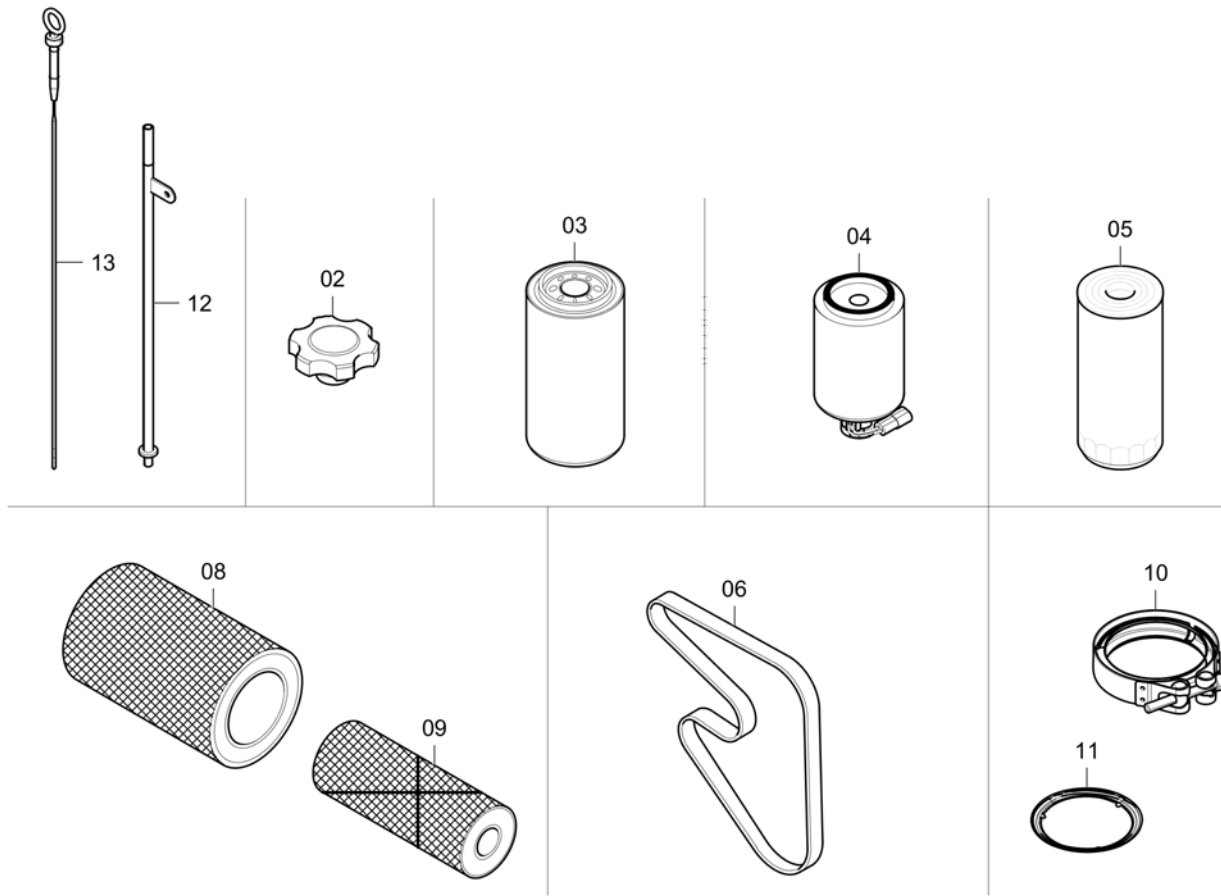

**Mounting parts** 4812230755 Mounting parts

Item	Part No.	Name	Qty	L	C	SN INFO
1	D961935209	Male connector	1			
2	4812006593	Hose	1			
3	D961358250	Locking tappet	1			

**Service parts TD 2.9 L04 TIER3** 4812009705 Service parts TD 2.9 L04 TIER3