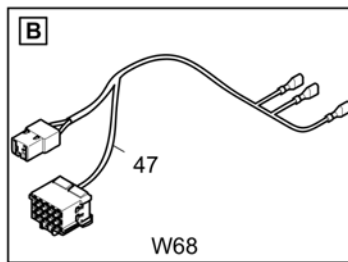

Junction box 4812201245 Junction box