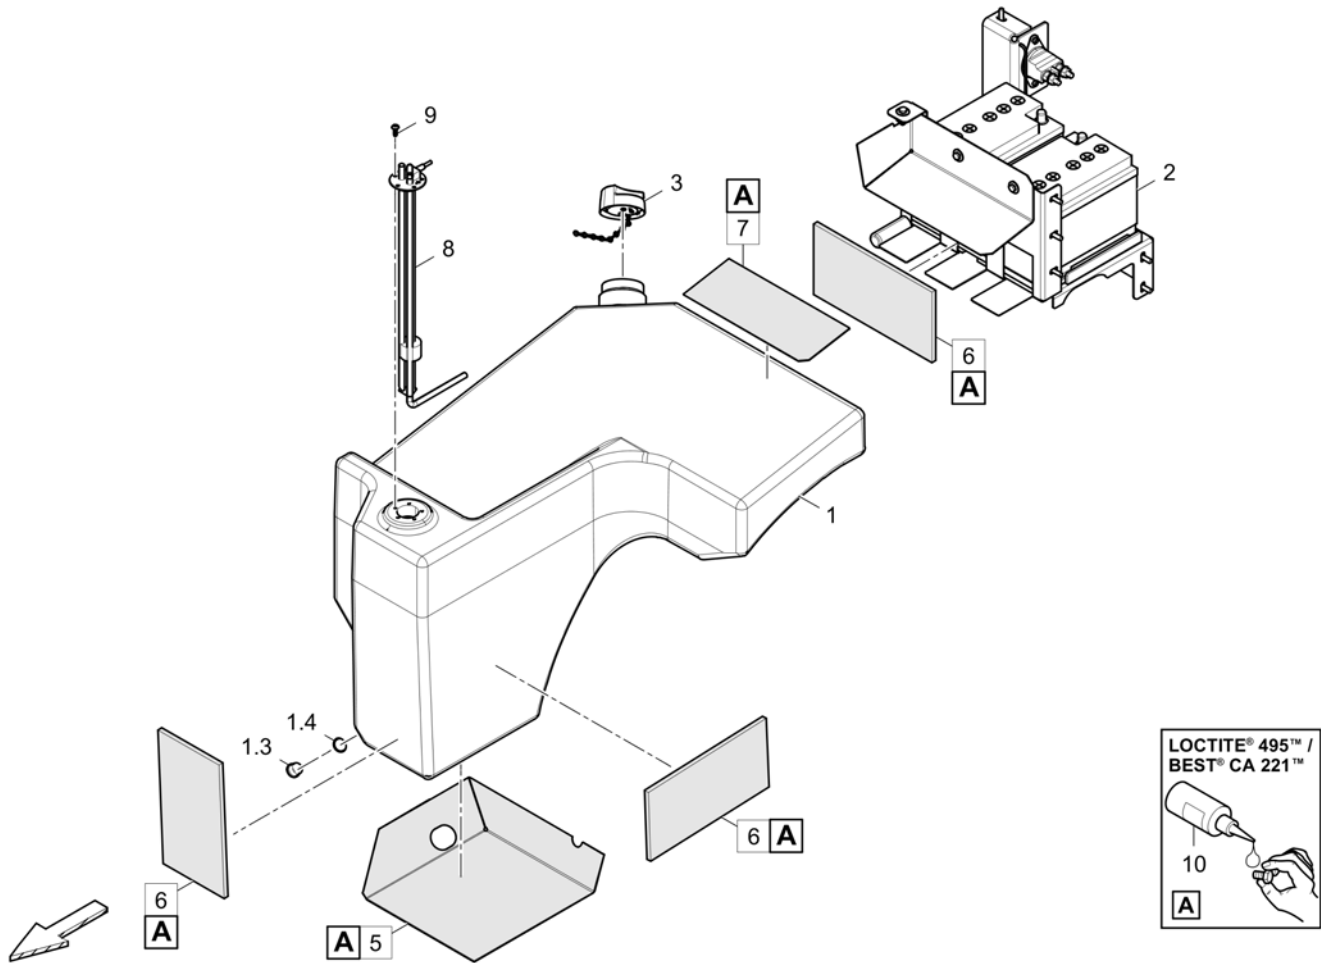

Fuel tank 4812235914 Fuel tank

Item	Part No.	Name	Qty	L	C	SN INFO
1	4812230543	Fuel tank	1			
1.3	D961175210	Plug screw	1			
1.4	D932209546	O-ring	1			
2	4812236036	Battery support	1			
3	4812234255	Filler cap	1			
3.1	4812024627	Key	1			
5	4812230683	Rubber	1			
6	4812230708	Rubber	3			
7	4812230717	Rubber	1			
8	4812014806	Dipper sensor	1			
9	4812013420	Screw	5			
10	4812045225	Adhesive	0,5			

Refer to Parts Online for the most up to date information. The printed information might be outdated.

Fri Mar 23 13:05:00 UTC 2018