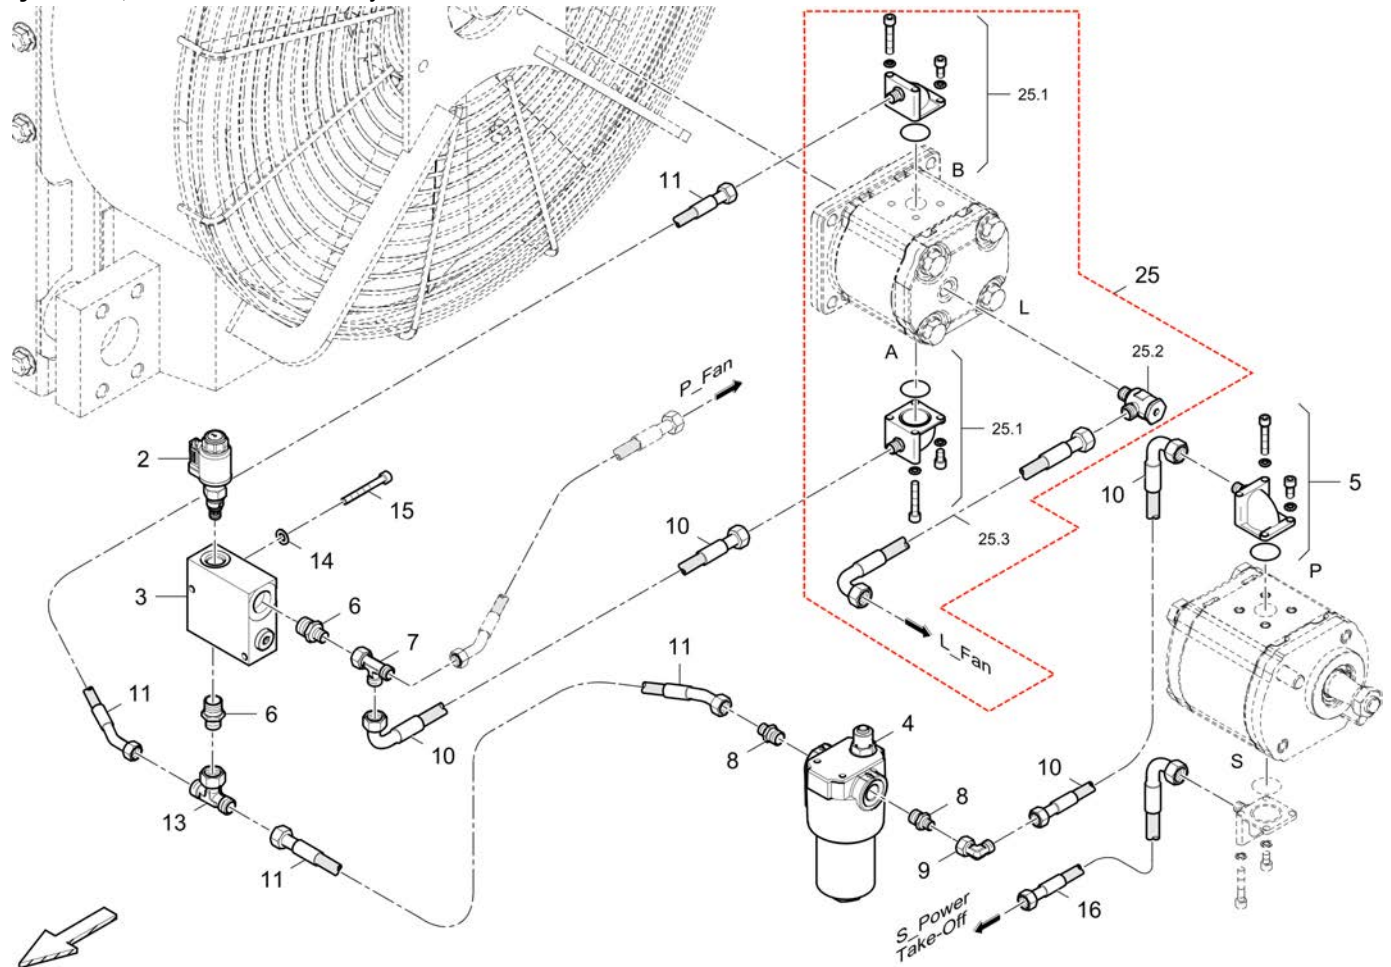

Hydraulic, fan 4812024441 Hydraulic, fan

Item	Part No.	Name	Qty	L	C	SN INFO
2	4812215078	Proportional valve	1			
3	4812014288	Control block	1			
4	4812044338	Filter	1			
5	D961371072	Screwing	1			
6	D961935135	Male connector	2			
7	D961919009	Stud	1			
8	D961935109	Male connector	2			
9	D961917009	Elbow socket	1			
10	4812015028	Hose	2			
11	4812015027	Hose	2			
13	D961918009	Swivel nut branch tee	1			
14	0333310045	Schnorr-lock washer	2			
15	0211125403	Screw	2			
16	4812015443	Hose	1			
25	4812018741	Hydraulic pre-assembly	1			
25.1	D961371072	Screwing	2			

Refer to Parts Online for the most up to date information. The printed information might be outdated.

Fri Mar 23 13:06:32 UTC 2018