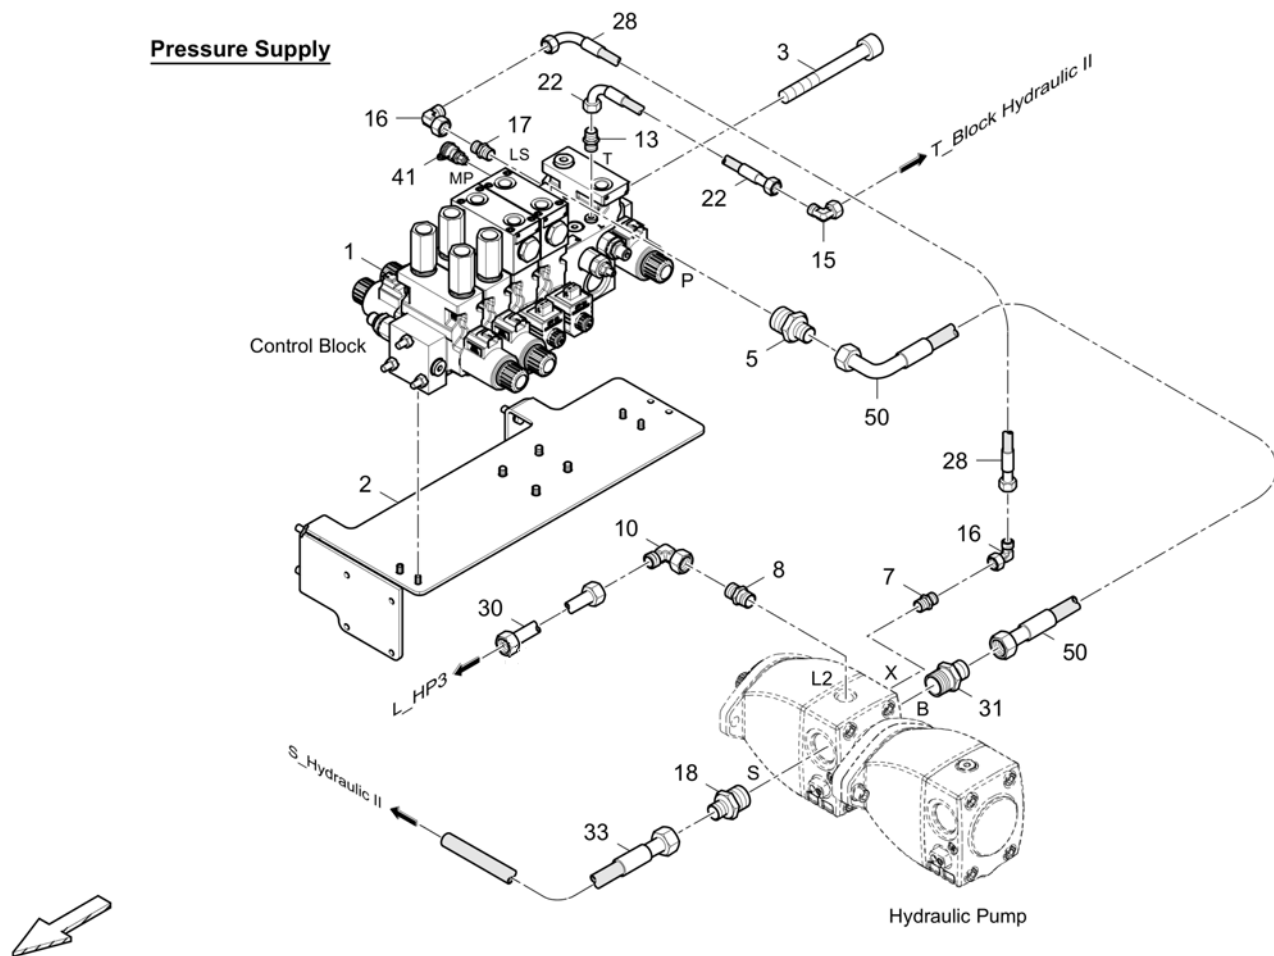

Hydraulic, work hydraulic 2 4812024438 Hydraulic, work hydraulic 2