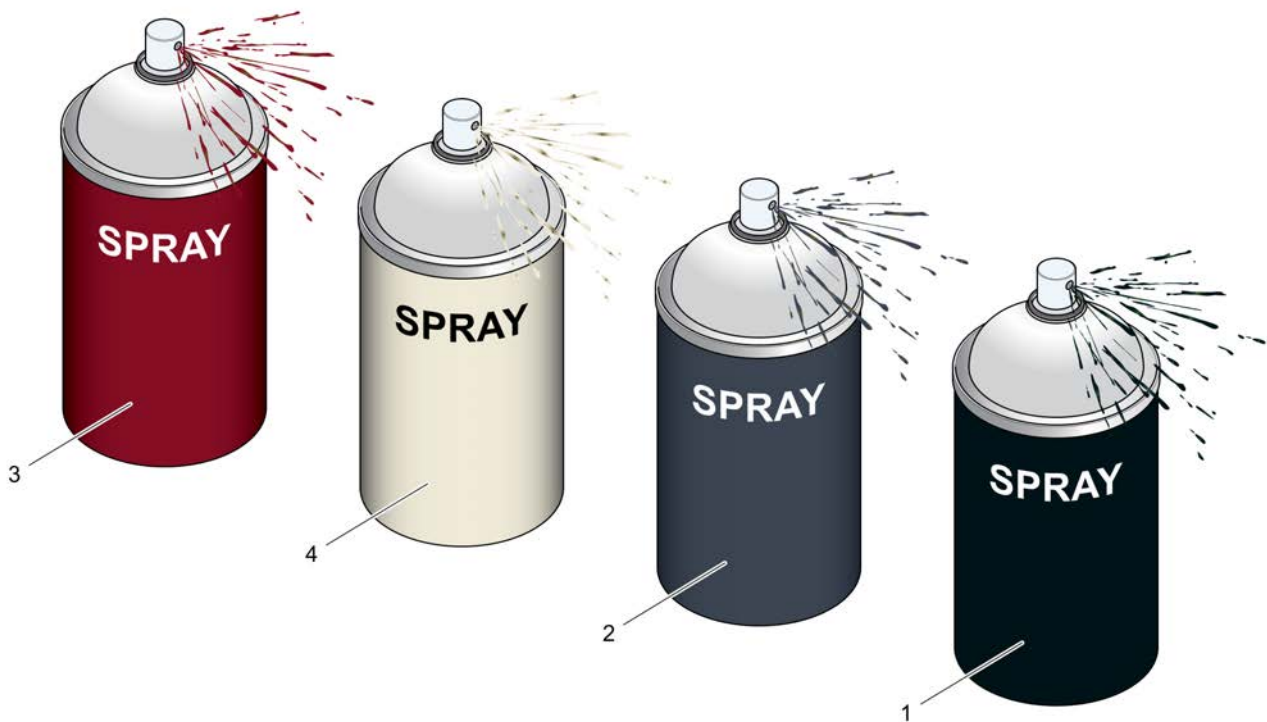

Item	Part No.	Name	Qty	L	C	SN INFO
1	D978000024	Welding protection	1			

**Special tool** Color Dynapac

Item	Part No.	Name	Qty	L	C	SN INFO
1	4812215510	Dynapac color, black	1			
2	4812215511	Dynapac color, grey	1			
3	4812215512	Dynapac color, red	1			
4	4812215516	Dynapac color, white	1			
5	4812007588	Color AC grey	1			
6	4812007591	Color AC yellow	1			