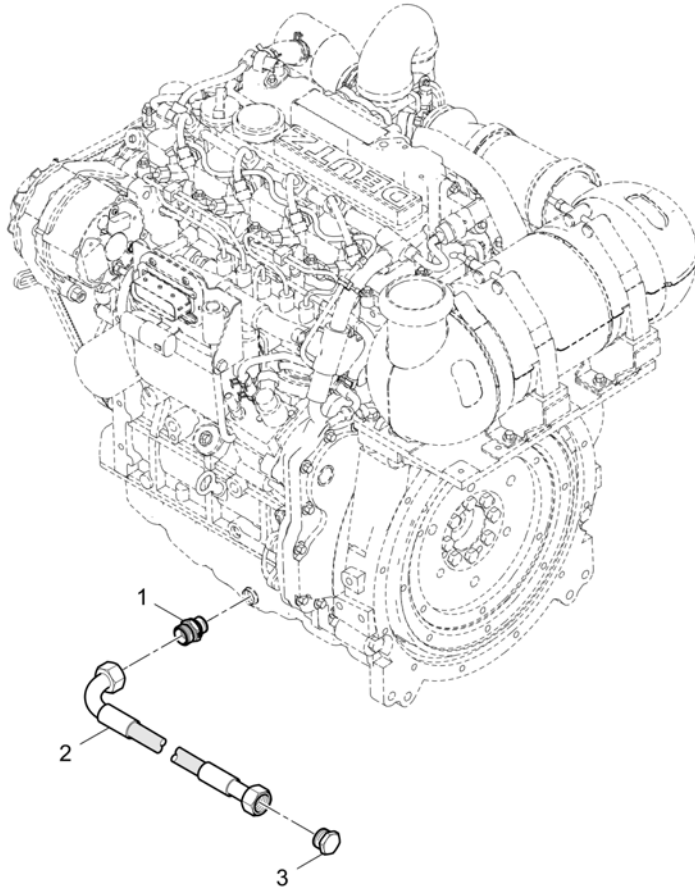

Mounting parts 4812230755 Mounting parts

Item	Part No.	Name	Qty	L	C	SN INFO
1	D961935209	Male connector	1			
2	4812006593	Hose	1			
3	D961358250	Locking tappet	1