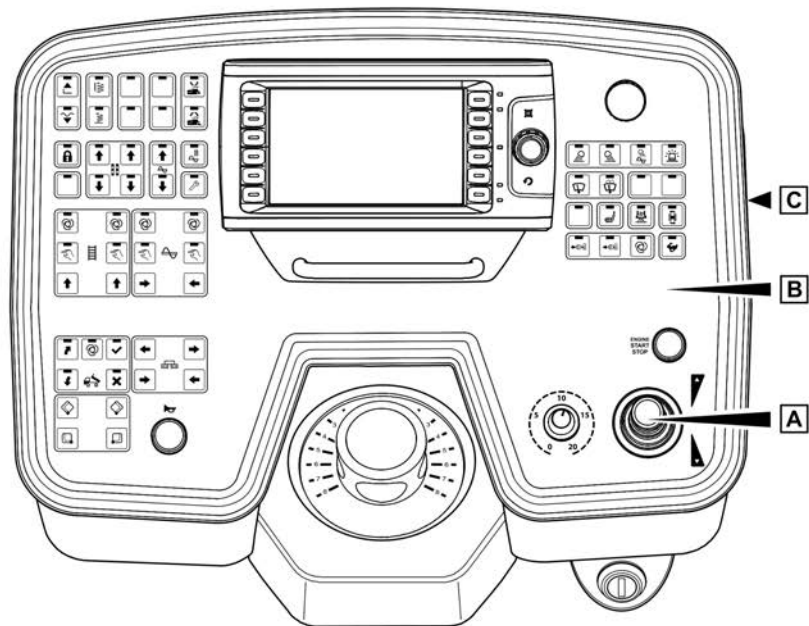

4812016174 Operating panel 4812016174 Operating panel