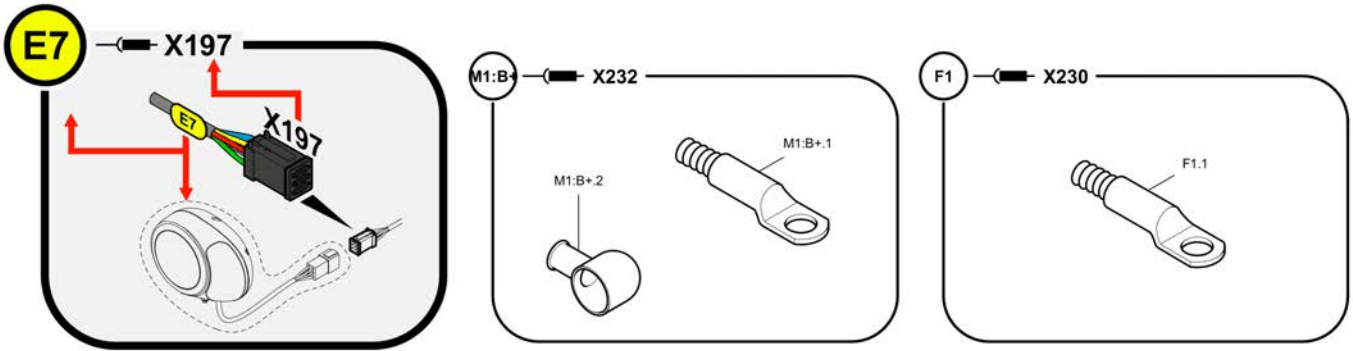

4812017376 Wiring 4812012299 Cable W1

Item	Part No.	Name	Qty	L	C	SN INFO
M1:B+		Electrical components			M1: B+ X23 2	
M1:B+.1	4812006212	Cable lug	1			
M1:B+.2	D977418089	Rubber cap	1			
F1		Electrical components			F1- X23 0	
F1.1	4812013358	Cable lug	1			

Refer to Parts Online for the most up to date information. The printed information might be outdated.

Fri Mar 23 13:07:24 UTC 2018