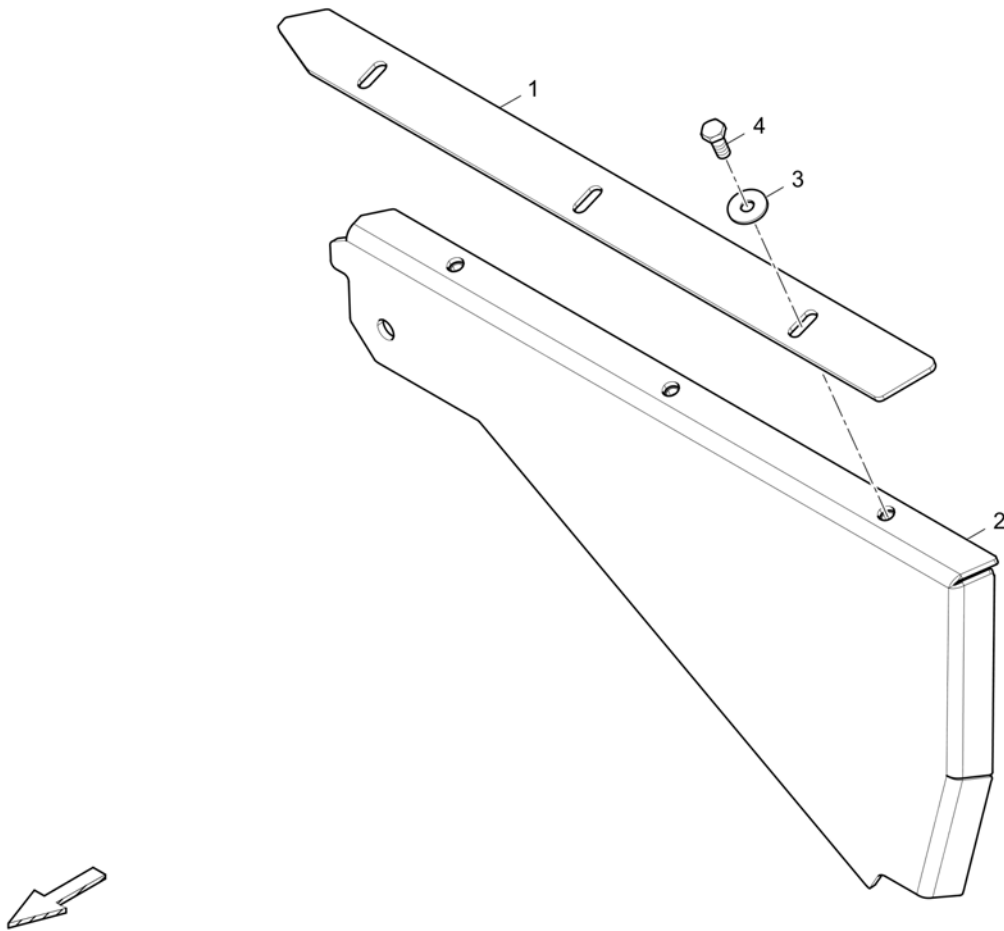

Covering flap, r.h. 4812234609 Covering flap, r.h.

Item	Part No.	Name	Qty	L	C	SN INFO
1	4812234613	Plate	1			
2	4812234619	Covering flap	1			
3	0300013038	Flat washer	3			
4	0147136203	Hex. head screw M10 x 25	3