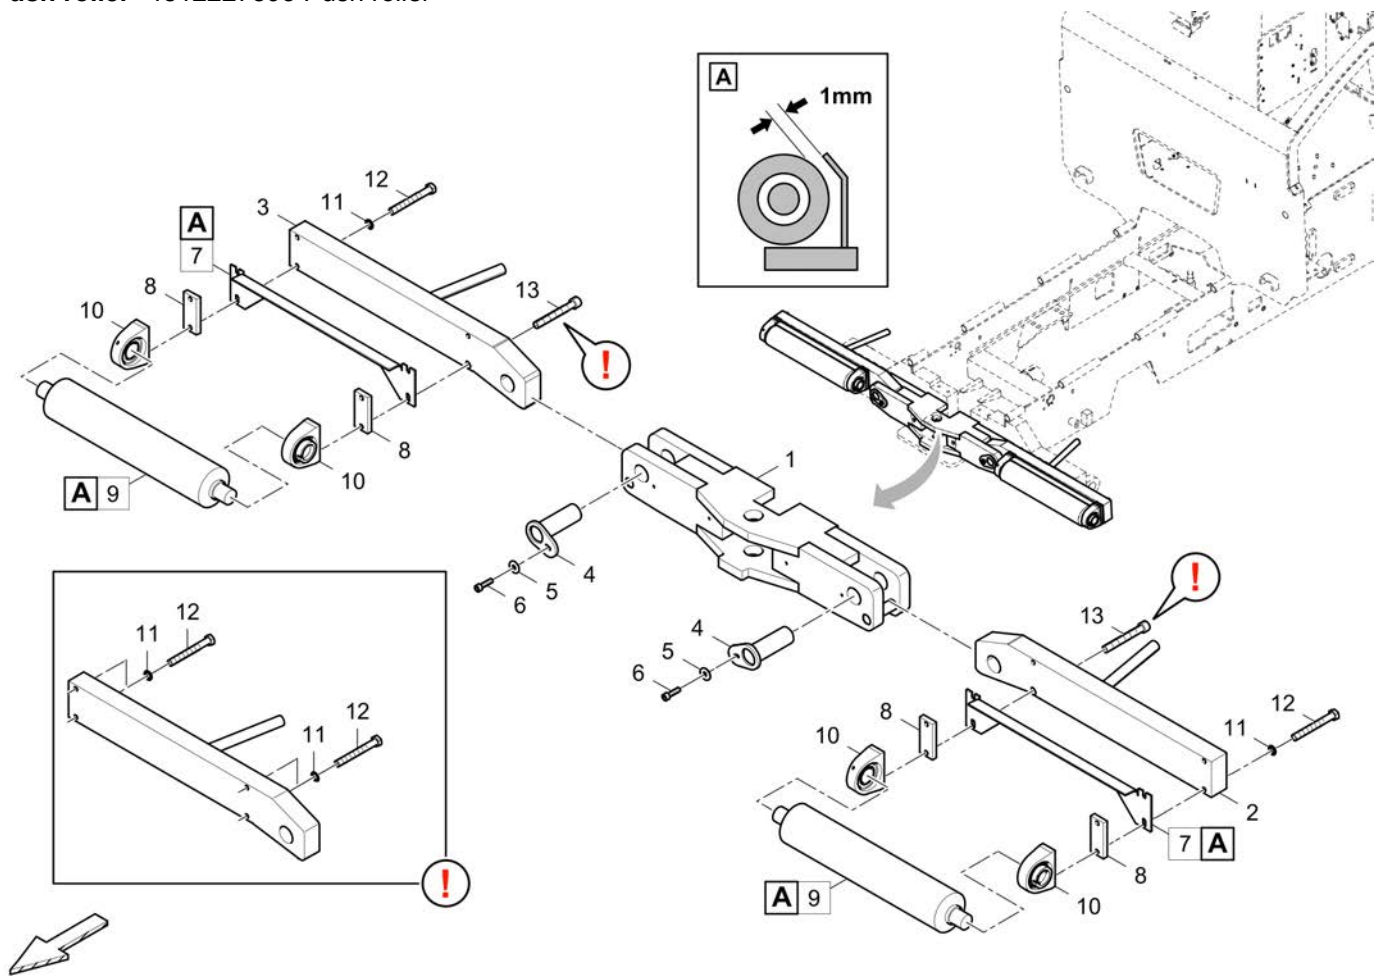

Push roller 4812227893 Push roller

Item	Part No.	Name	Qty	L	C	SN INFO
1	4812227894	Push roller crosshead	1			
2	4812227900	Swinging arm, lh	1			
3	4812227904	Swinging arm, rh	1			
4	4812227908	Pin	2			
5	0300013040	Flat washer	2			
6	0211132603	Hex. sock. screw	2			
7	4812227907	Scraper	2			
8	4812227906	Intermediate sheet	4			
9	4812227905	push roller	2			
10	4812046568	Pillow block	4			
11	0333310043	Schnorr-lock washer	6			
12	0147141503	Hex. head screw	6			
13	0211141303	Cheese head screw	2			

Refer to Parts Online for the most up to date information. The printed information might be outdated.

Fri Mar 23 13:03:58 UTC 2018