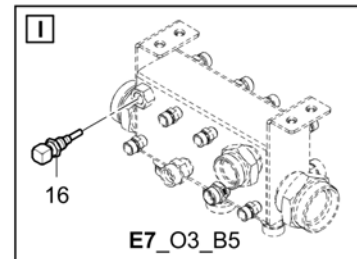

Refer to Parts Online for the most up to date information. The printed information might be outdated.

Fri Mar 23 13:06:42 UTC 2018