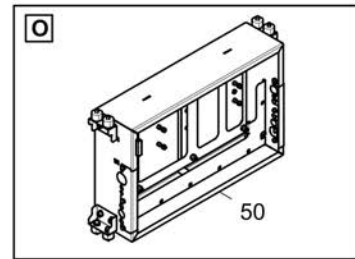

Item	Part No.	Name	Qty	L	C	SN INFO
1	D977180601	Resistor	3			
2	4812016572	Master, programmed	2			
4	D977454257	Fuse	1			
5	D977454250	Fuse	1			
6	D977454249	Fuse	1			
7	D977454258	Fuse 30 Amp.	1			
8	4812011488	Central Electric. Distrib.Unit	1			
10	D977730409	Relay	1			
12	D977730412	Micro relay	15			
13	D977454254	Fuse	1			
14	D977454252	Fuse	1			
47	4812016888	Cable W68	1			
49	4812014443	Cable W30	1			
50	4812228999A	Junction box	1			Valid from s/n G002085, 2125, ff
51	4812017201	Plug	1			

Refer to Parts Online for the most up to date information. The printed information might be outdated.

Fri Mar 23 13:07:07 UTC 2018