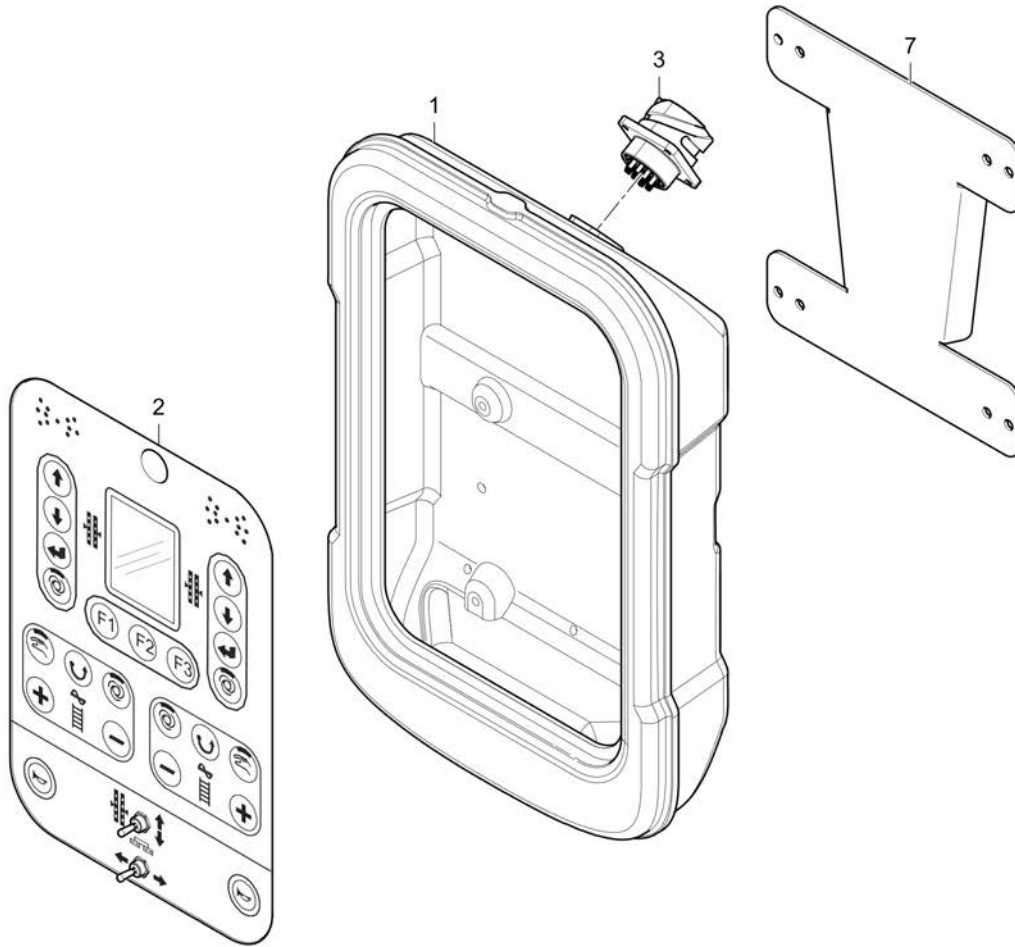

Housing 4812017990 Housing

Item	Part No.	Name	Qty	L	C	SN INFO
1	4812017988	Housing	1			
2		Foil stickers	1			
3	4812013138	Built-in socket	1			
7	4812035683	Retainer plate	1