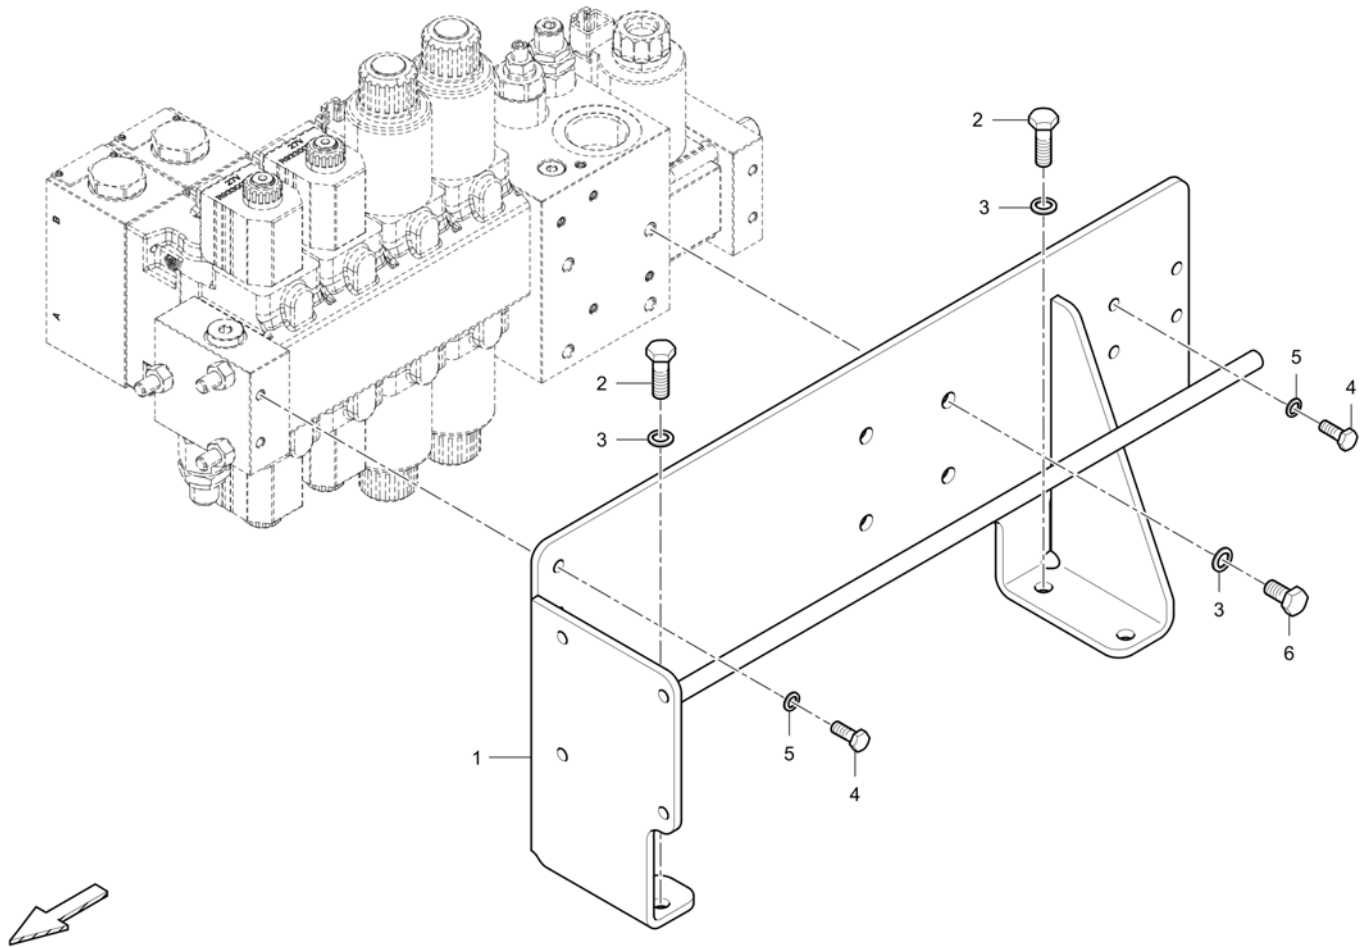

Valve support 4812012725 Valve support

Item	Part No.	Name	Qty	L	C	SN INFO
1	4812014988	Ganged valve support	1			
2	0147132503	Hex. Head screw M8 x 25	4			
3	0333310036	Schnorr-lock washer	8			
4	0147124603	Screw	4			
5	0333310045	Schnorr-lock washer	4			
6	0147132203	Hex. head screw M8 x 16	4			

Refer to Parts Online for the most up to date information. The printed information might be outdated.

Fri Mar 23 13:06:29 UTC 2018