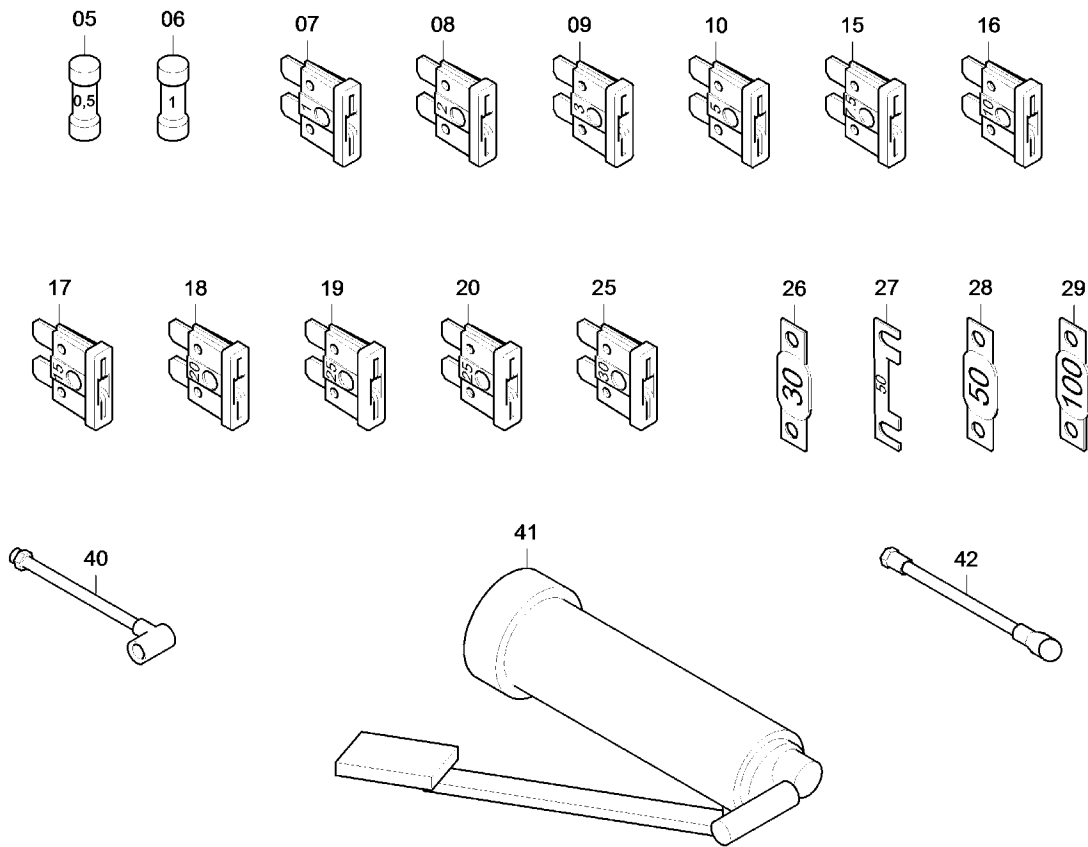

Tools and accessories 4812009821 Tools and accessories

Item	Part No.	Name	Qty	L	C	SN INFO
5	D977453270	Fuse	2			
6	D977453300	Fuse	2			
7	D977454248	Fuse	2			
8	D977454249	Fuse	2			
9	D977454250	Fuse	2			
10	D977454252	Fuse	2			
15	D977454253	Fuse	2			
16	D977454254	Fuse	2			
17	D977454255	Fuse	2			
18	D977454256	Fuse 20 Amp.	2			
19	D977454257	Fuse	2			
20	D977453070	Fuse	2			
25	D977454258	Fuse 30 Amp.	2			
26	D977453081	Fuse	1			
27	D977453072	Fuse	2			
28	D977453085	Fuse	1			

Refer to Parts Online for the most up to date information. The printed information might be outdated.

Fri Mar 23 13:09:24 UTC 2018