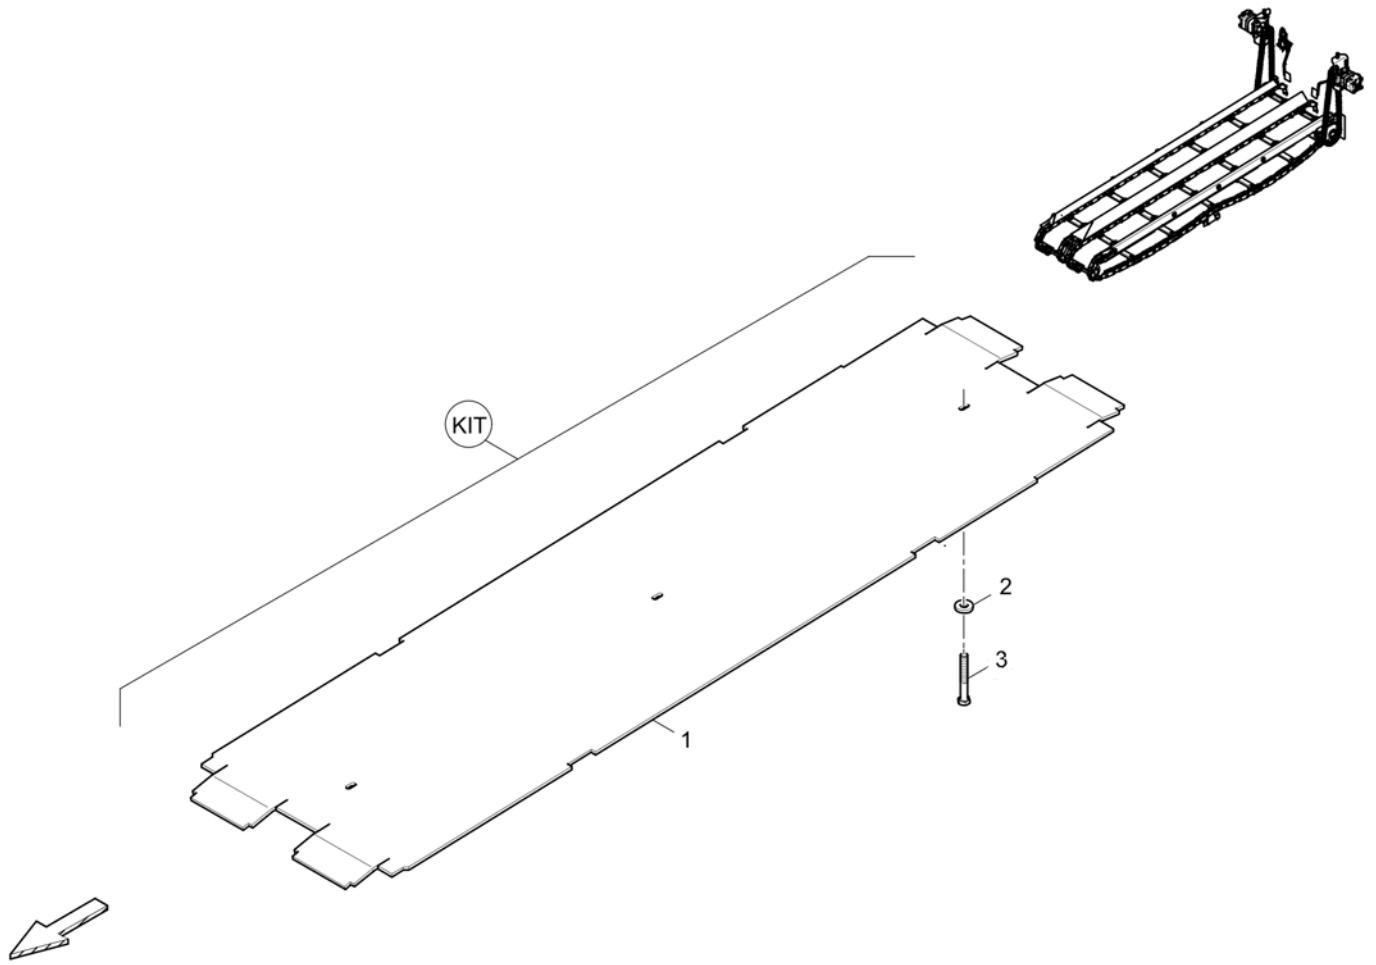

Conveyor kits 4812017331 Wear part kit conveyor plate

Item	Part No.	Name	Qty	L	C	SN INFO
KIT	4812017331	Wear part kit conveyor plate	1			
1	4812011236	Conveyor plate	1			
2	0300013045	Flat washer	3			
3	0147141303	Screw DIN931	3