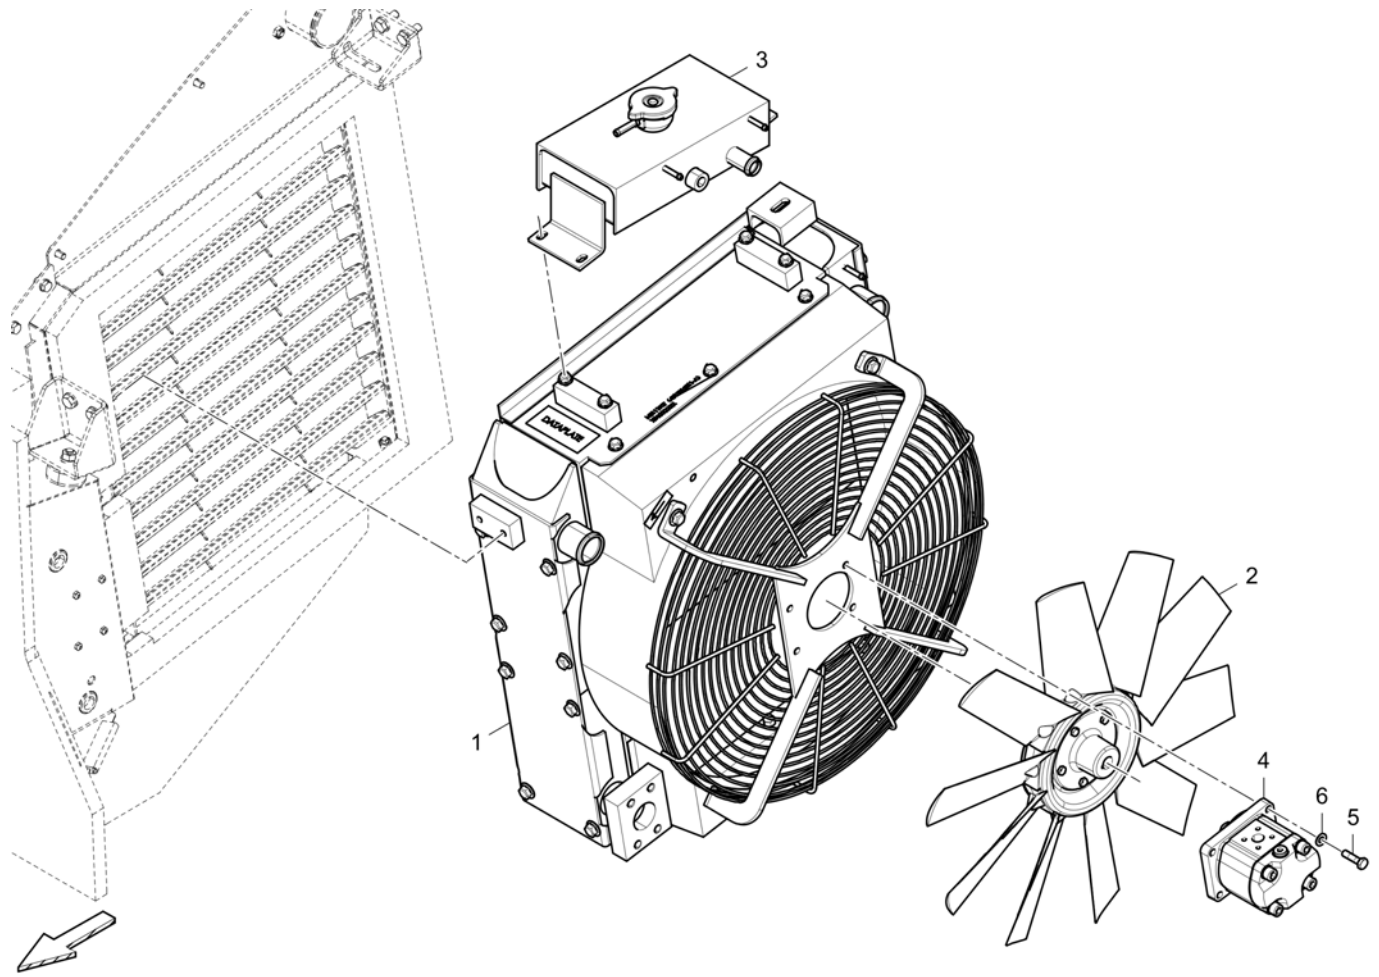

Combined cooler 4812236238 Combined cooler

Item	Part No.	Name	Qty	L	C	SN INFO
1	4812024987	Combined cooler	1			
2	4812014604	Fan	1			
3	4812014611	Expansion tank	1			
3.1	4812014702	Cap	1			
4	4812023548	Hydraulic motor	1			
5	0147132603	Screw	4			
6	0301233500	Plain washer	4			

Refer to Parts Online for the most up to date information. The printed information might be outdated.

Fri Mar 23 13:05:04 UTC 2018