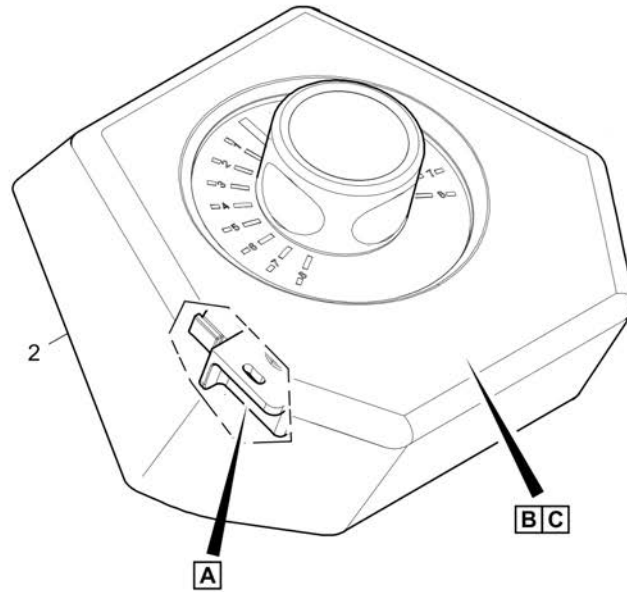

Steering unit 4812014593 Steering unit

Item	Part No.	Name	Qty	L	C	SN INFO
1	4812014594	Angle sensor	1			
2	4812028801	Housing	1			
2.1	4812036882	Control knob	1			
2.2	D937944487	Threaded pin	1			
2.3	4812010294	Scale	1			
4	4812017993	Retainer	1			
5	4812017995	Plate	1