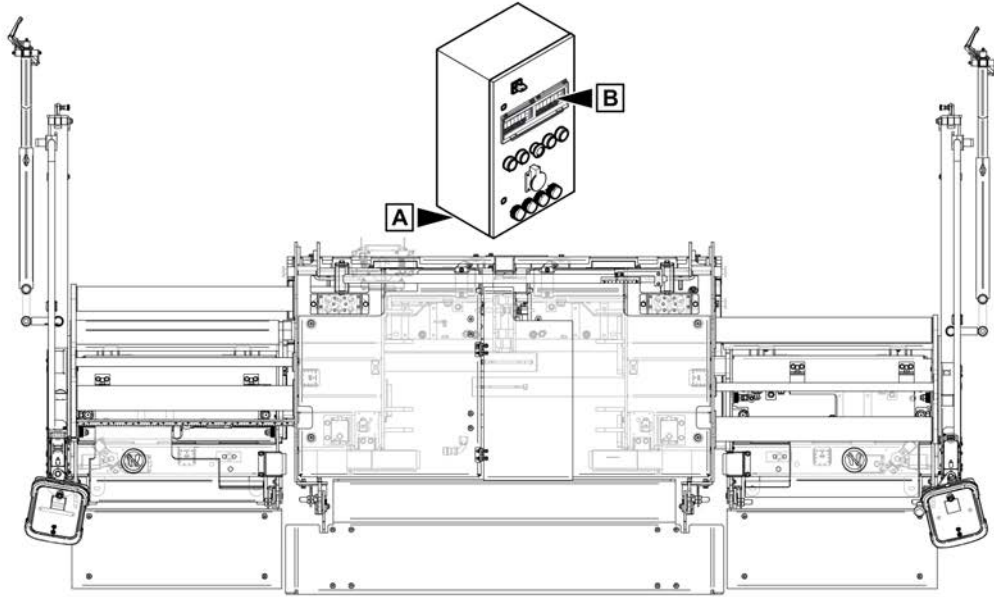

Electric lighting 4812012899 Electric lighting

Item	Part No.	Name	Qty	L	C	SN INFO
1	D977463153	Insert	2			
2	4812033228	Overload release	1			
3	D977478247	Dust cap	2			
4	D977463152	Mounting box	2			
5	4812045741	Cover plate	1			
6	4812038723	Label	2