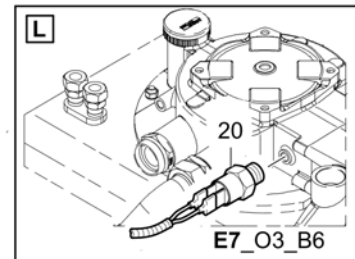

Refer to Parts Online for the most up to date information. The printed information might be outdated.

Fri Mar 23 13:06:43 UTC 2018