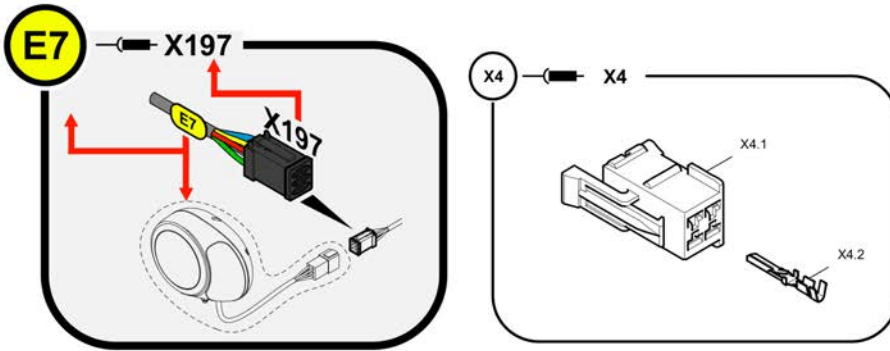

4812017376 Wiring 4812017201 Plug

Item	Part No.	Name	Qty	L	C	SN INFO
X4		Electrical components			X4-X4	
X4.1	4812029304	Power-timer housing	1			
X4.2	4812030987	Female contact	2