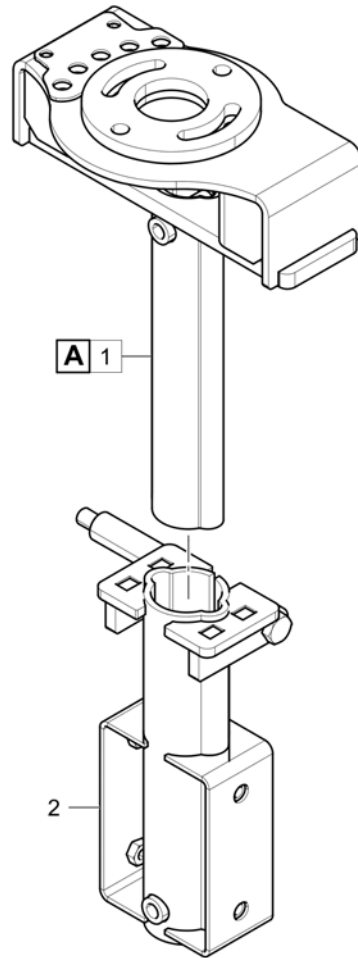

Telescopic pipe set 4812233983 Telescopic pipe set

Item	Part No.	Name	Qty	L	C	SN INFO
1	4812228566	Retainer	1			
2	4812230888	Hollow profile	1			
3	4812030095	Grease / 1 cartridge	1