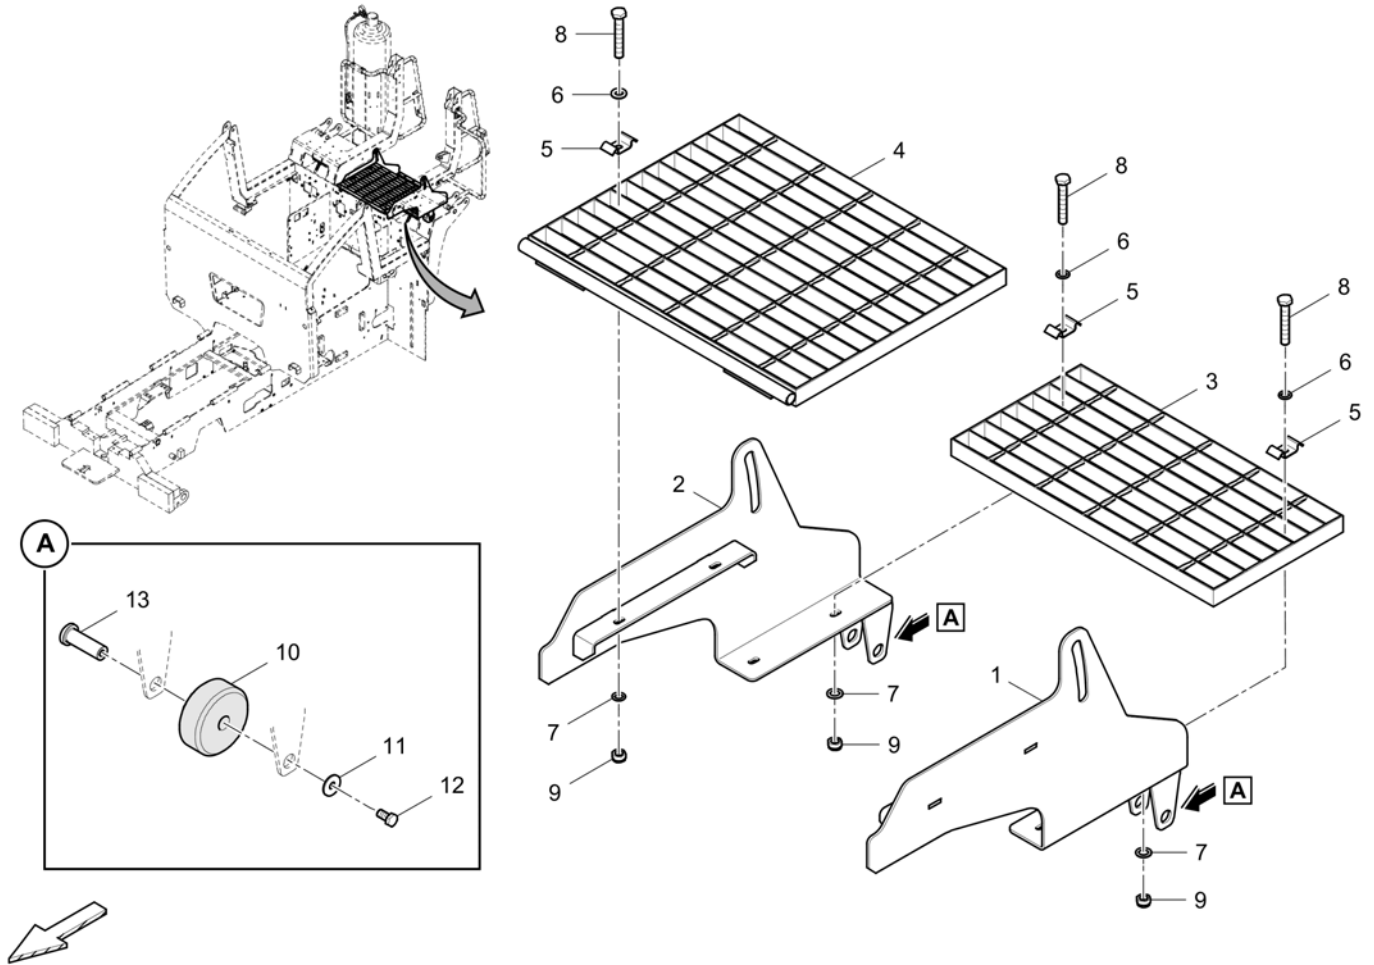

Ascent 4812229210 Ascent

Item	Part No.	Name	Qty	L	C	SN INFO
1	4812228726	Ascent, l.h.	1			
2	4812228710	Ascent, r.h.	1			
3	4812228735	Grating	1			
4	4812228732	Grating, upper	1			
5	4812034737	Clasp	8			
6	0333310036	Schnorr-lock washer	8			
7	0301233500	Plain washer	8			
8	0147133003	Screw	8			
9	0291118802	Hexagon nut	8			
10	4730014772	Roller	2			
11	0300013038	Flat washer	2			
12	0147136003	Screw cap	2			
13	4812228736	Pivot	2			

Refer to Parts Online for the most up to date information. The printed information might be outdated.

Fri Mar 23 13:04:25 UTC 2018