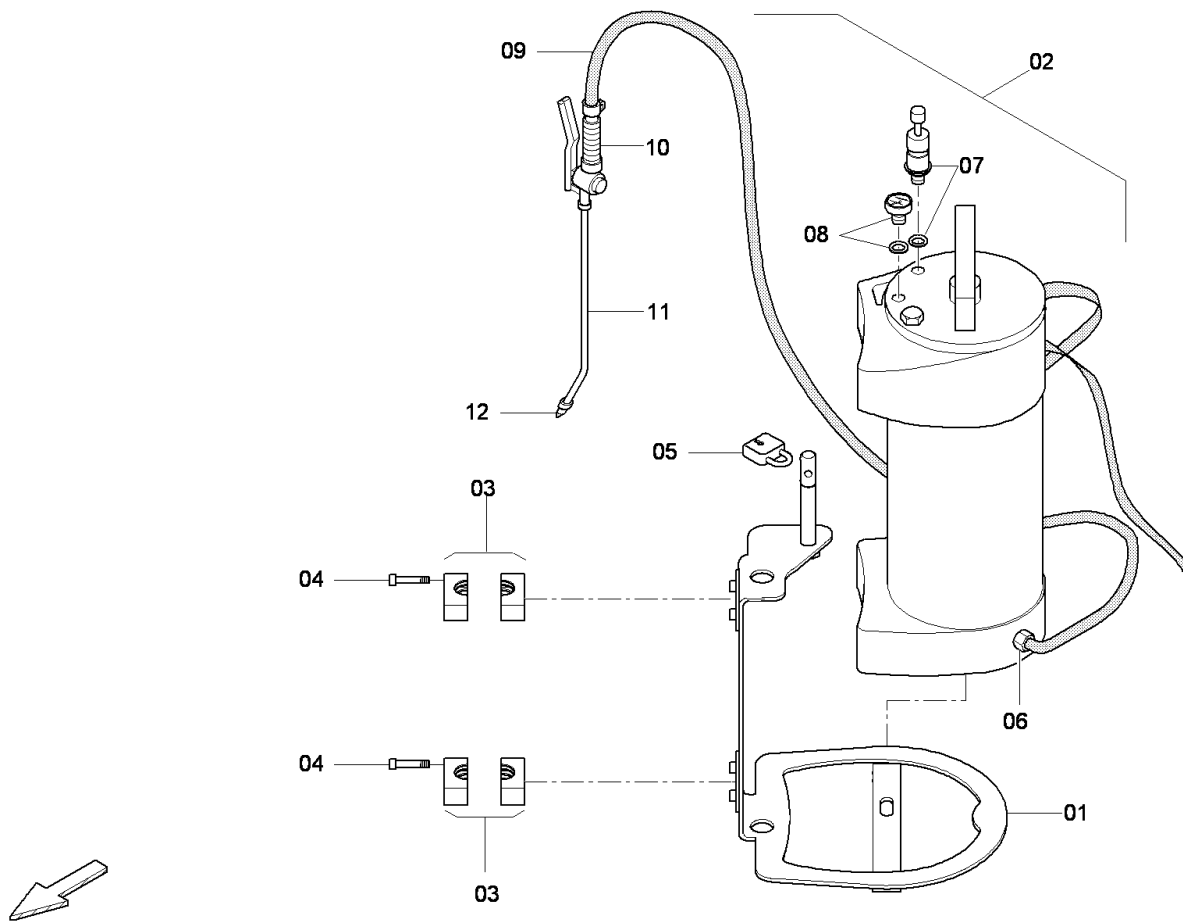

4812034869 Gloria spraying device 4812034869 Gloria spraying device

Item	Part No.	Name	Qty	L	C	SN INFO
1	D874903501	Retainer	1			
2	D956125051	Gloria spraying device	1			
3	4749302749	Clamp	2			
4	0211125403	Screw	4			
5	4812017924	Padlock	1			
6	D956125046	Screwing	1			
7	D956125048	Safety valve, cpl.	1			
8	D956125049	Manometer, cpl.	1			
9	D956125047	Hose	1			
10	D956125045	Quick setting valve	1			
11	D956125044	Splash pipe, cpl.	1			
12	D956125043	Flat splash nozzle	1