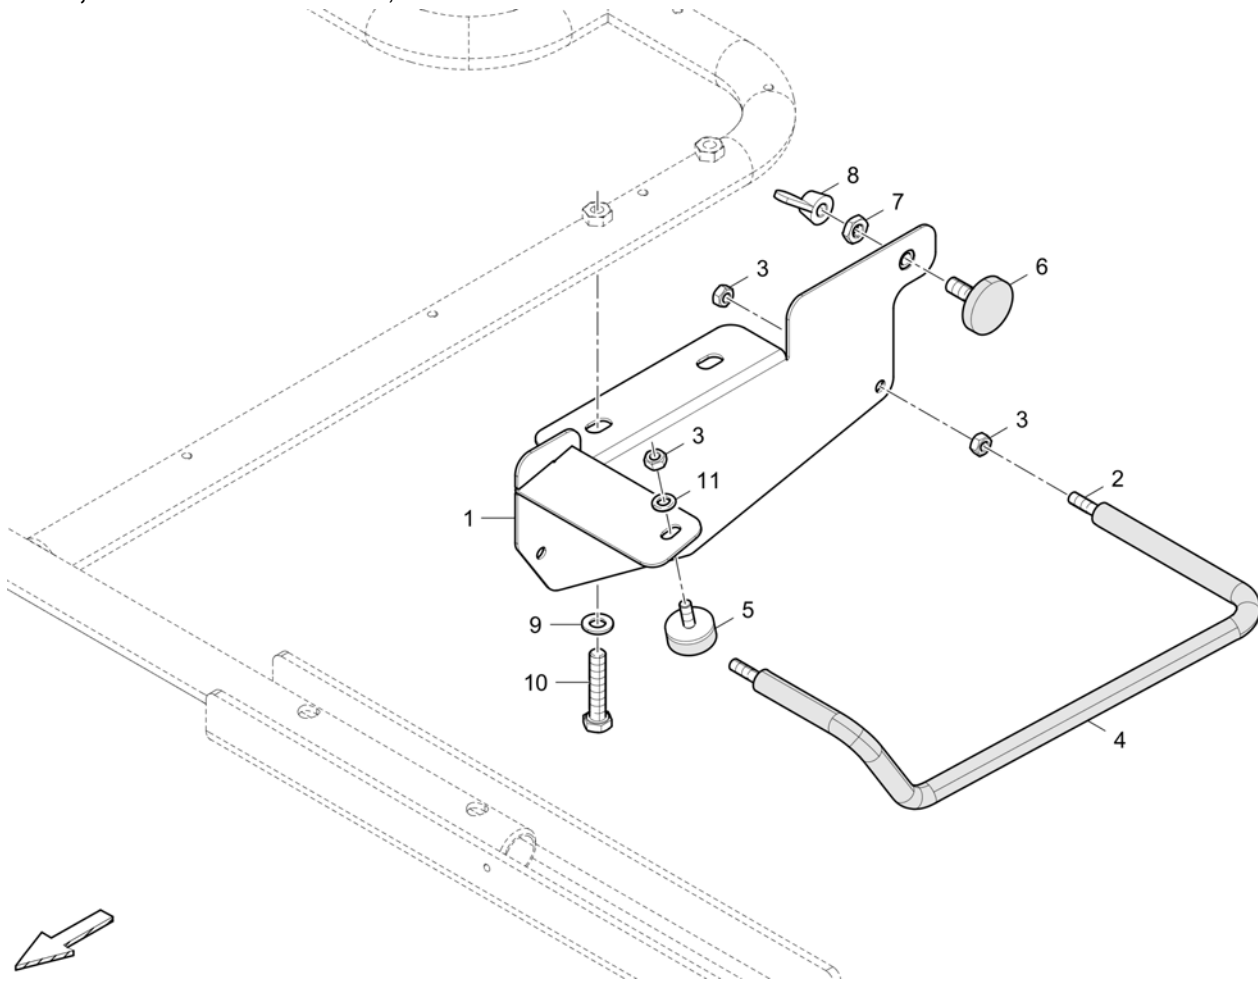

Holder, r.h. 4812018839 Holder, r.h.

Item	Part No.	Name	Qty	L	C	SN INFO
1	4812018836	Cover holder	1			
2	4812018837	Guide rod	1			
3	5730015118	Hexagon nut	5			
4	D930658155	Hose	1			
5	D930235506	Rubber buffer	1			
6	4812025428	Rubber buffer	1			
7	0261109160	Hexagon nut	1			
8	4700582007	Wing nut	1			
9	0301233500	Plain washer	2			
10	0147196044	Screw DIN933	2			
11	0301232100	Plain washer	1			

Refer to Parts Online for the most up to date information. The printed information might be outdated.

Fri Mar 23 13:04:53 UTC 2018