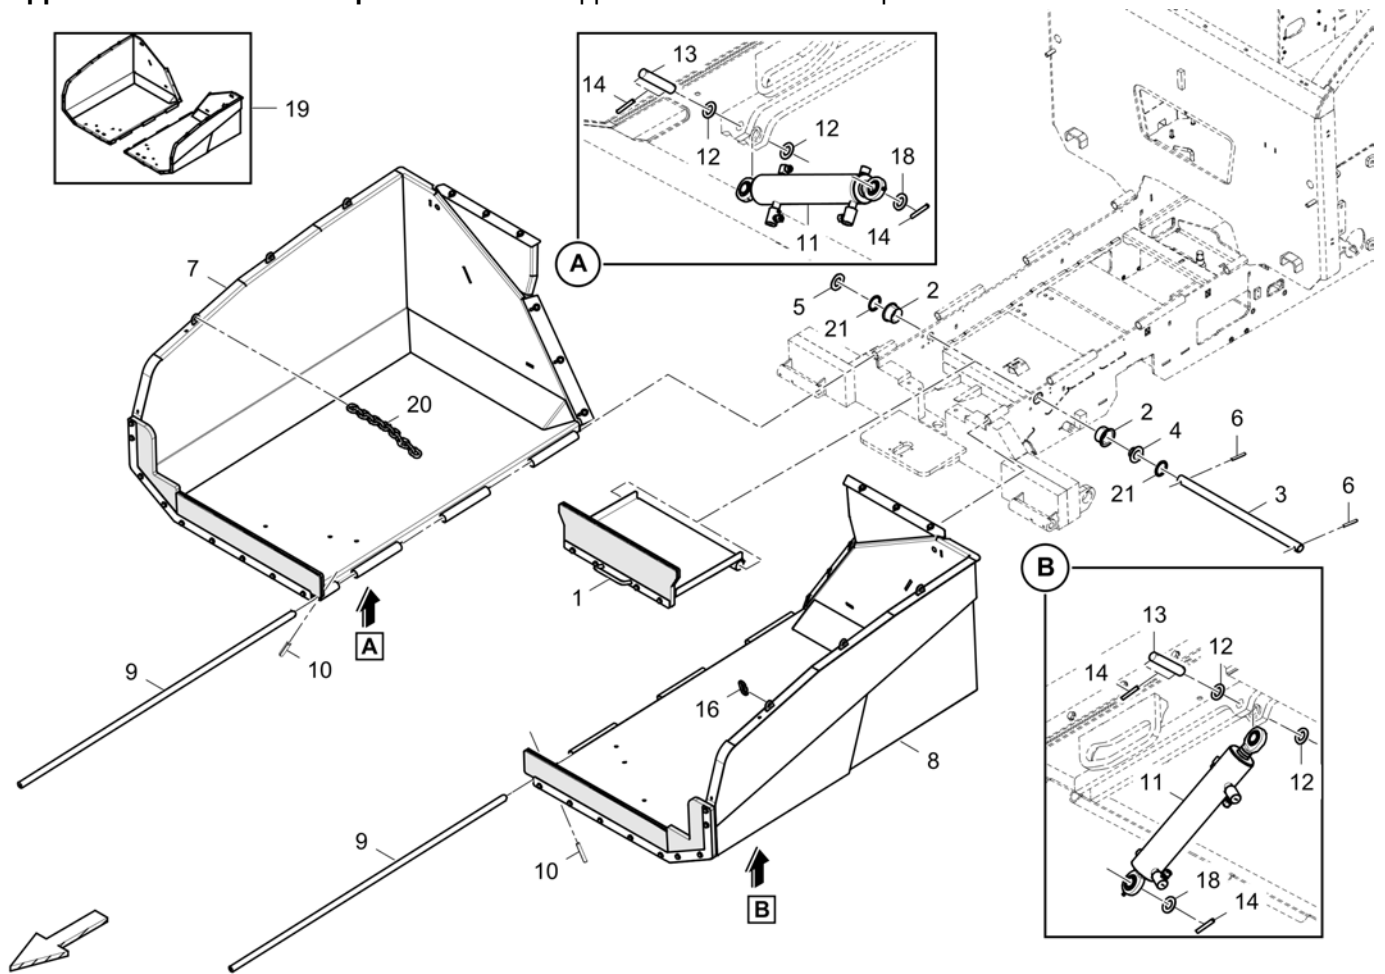

Hopper with bulk material flap 4812235011 Hopper with bulk material flap

Item	Part No.	Name	Qty	L	C	SN INFO
1	4812232424	Front hopper, middle	1			
2	4812011312	Flanged bush	2			
3	4812228116	pipe	1			
4	4812231763	Spacer bush	1			
5	4812228117	Space washer	1			
6	0108136500	Dowel pin 8 x 60 mm	2			
7	4812234998	Hopper, r.h.	1			
8	4812234999	Hopper, l.h.	1			
9	4812228094	Round bar steel	2			
10	D931501125	Dowel pin	2			
11	4812016103	Hydraulic cylinder	2			
12	0300027469	Washer	4			
13	4812228114	Bolt	2			
14	D931500924	Dowel pin	6			
16	4812039820	Lock	1			
18	0301237800	Plain washer(A) 17 x 30 x 3	2			

Refer to Parts Online for the most up to date information. The printed information might be outdated.

Fri Mar 23 13:04:00 UTC 2018