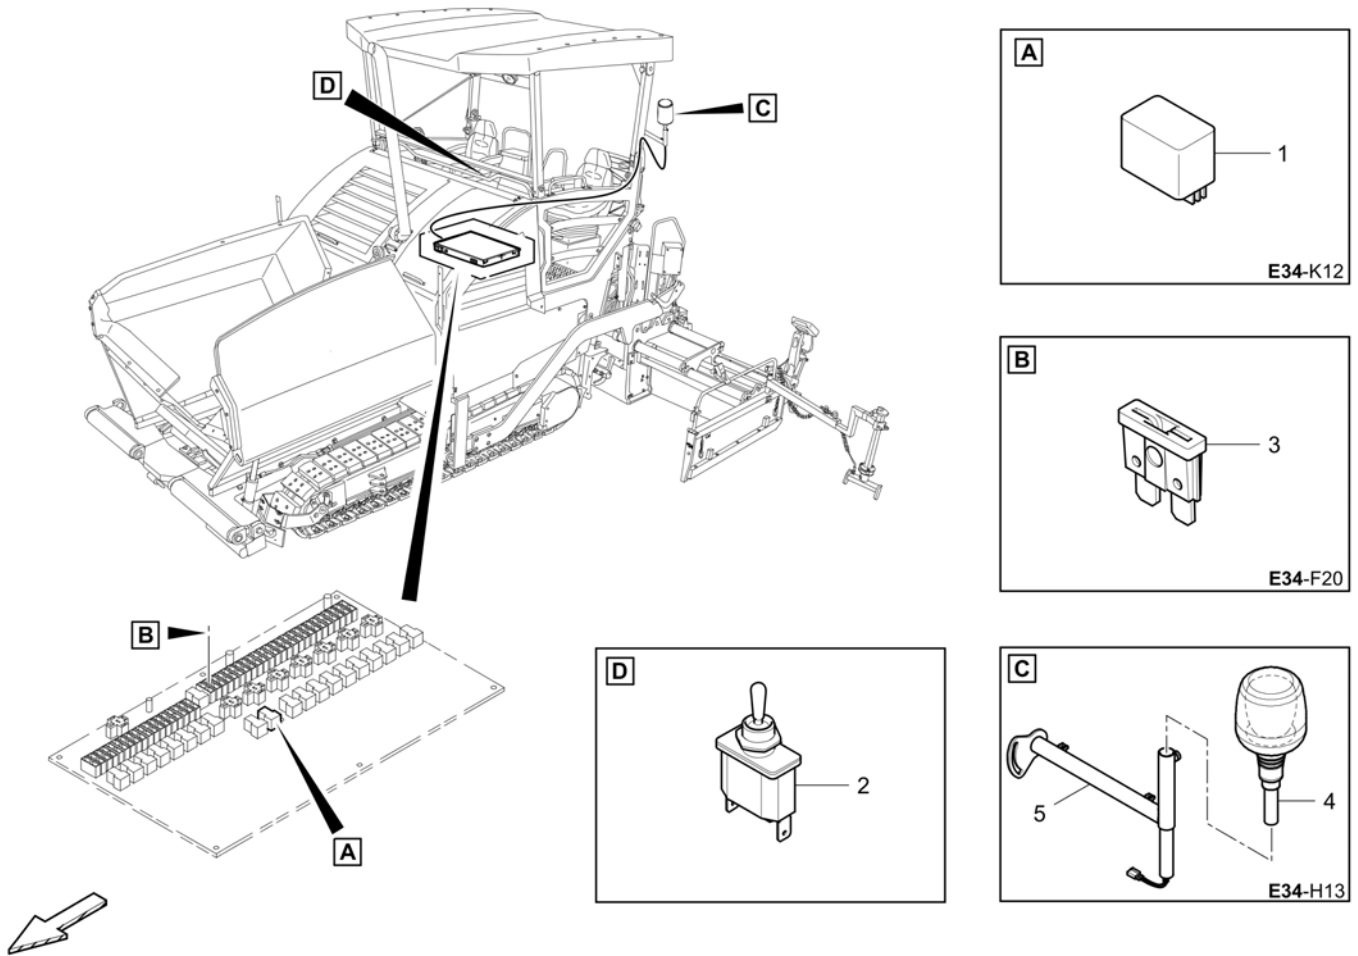

4812212455 Electric rotaflare light 4812012455 Elektrik rotaflare light

Item	Part No.	Name	Qty	L	C	SN INFO
1	D977730412	Micro relay	1			
2	D977532017	Toggle switch	1			
3	D977454253	Fuse	1			
4	4749140026	Rotary light	1			
5	4812012450	Slip-on pipe	1