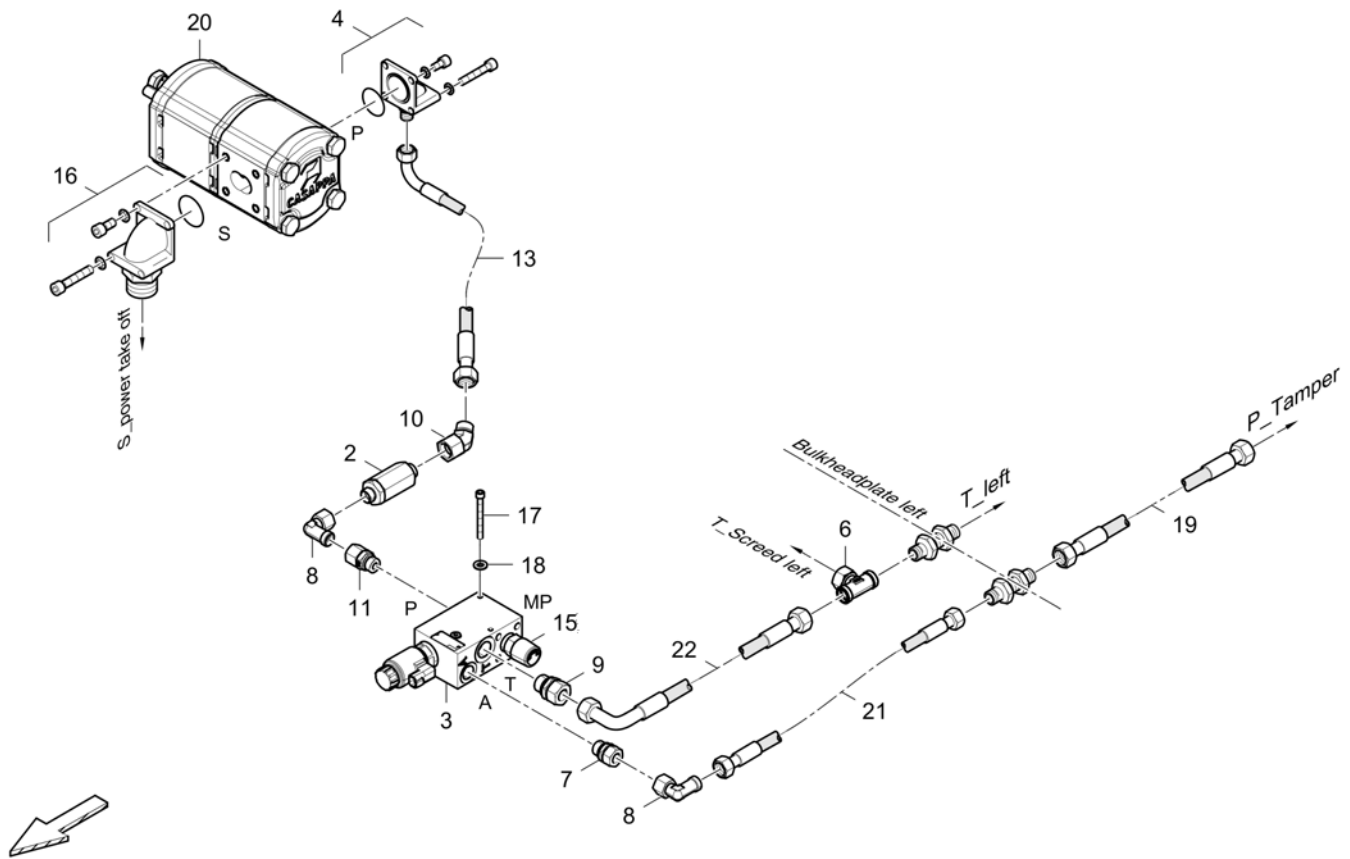

Hydr. Tamper 4812227559 Hydr. Tamper

Item	Part No.	Name	Qty	L	C	SN INFO
2	4812046056	Filter	1			
2.1	4812009441	Sieve	1			
2.3	4812009440	O-ring	1			
3	4812010996	Control block	1			
3.1	4812010220	Flow control valve	1			
3.1.1	4812215791	Valve	1			
3.1.2	4812015324	Pressure relief valve	1			
3.1.3	4812036185	Coil	1			
4	D961371072	Screwing	1			
4.1	D937930224	Screw	2			
4.2	0333310045	Schnorr-lock washer	8			
4.3	D932208067	O-ring	1			
4.4	0211125103	Hex sock. screw	2			
6	D961918010	Swivel nut branch tee	1			
7	D961932096	Male connector	1			
8	D961917009	Elbow socket	2			

Refer to Parts Online for the most up to date information. The printed information might be outdated.

Fri Mar 23 13:06:37 UTC 2018