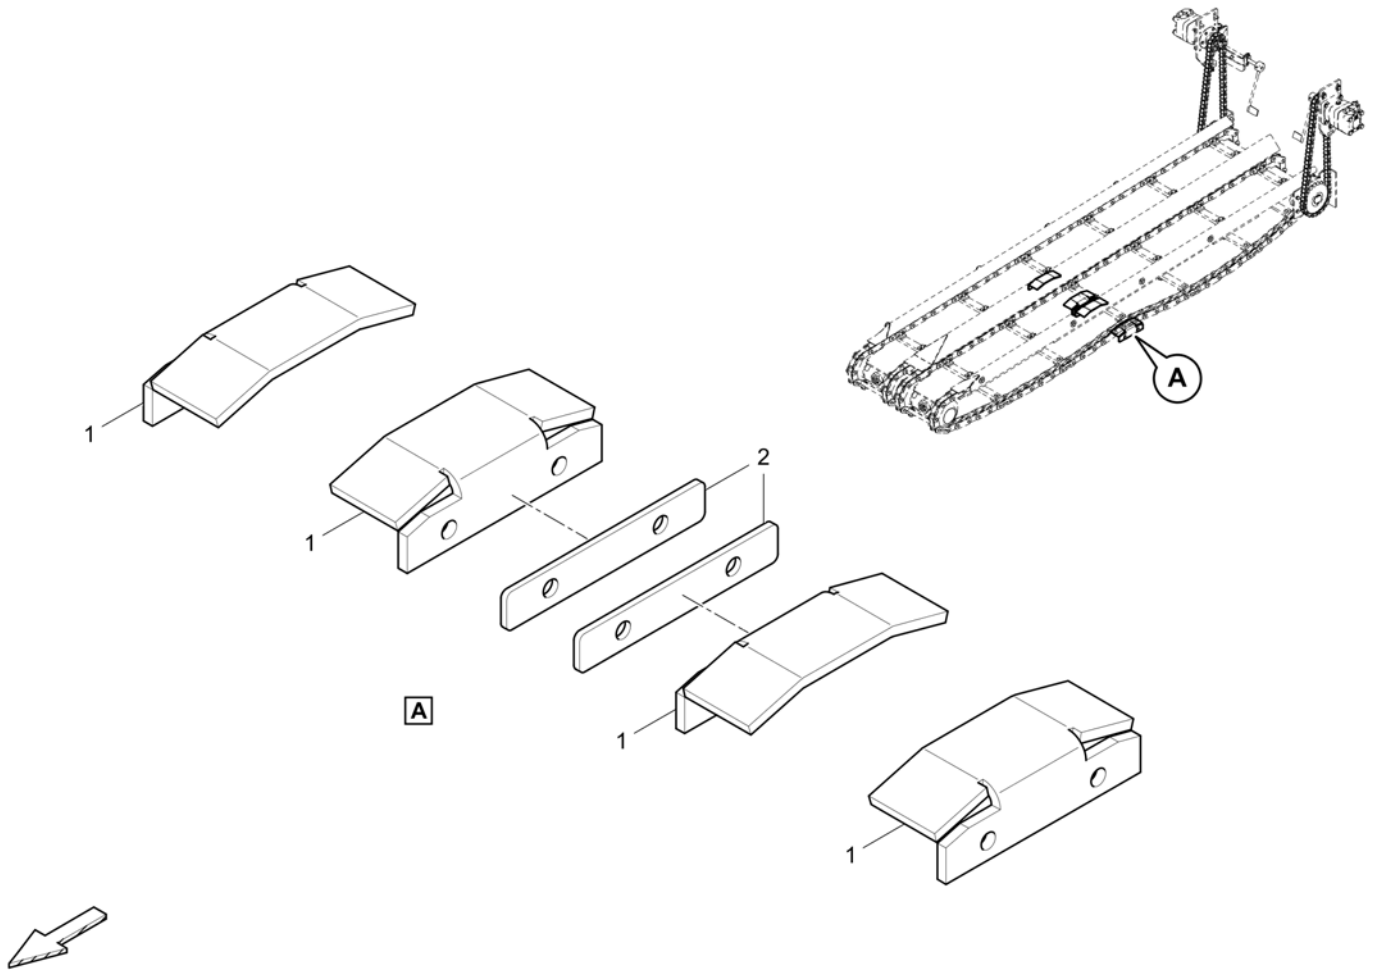

4812228016 Chain guide 4812228015 Chain guide

Item	Part No.	Name	Qty	L	C	SN INFO
1	4812227849	Chain guide	4			
2	4812227948	Distance plate	2