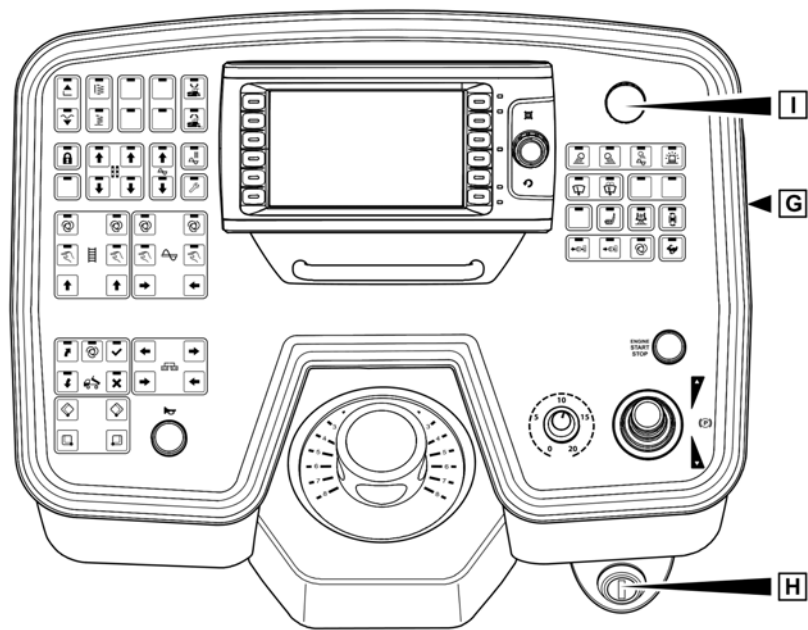

**Operating panel, cpl. 4812019196A operating , cpl.**

Item	Part No.	Name	Qty	L	C	SN INFO
1	4812016174	Operating panel	1			

**4812016174 Operating panel** 4812016174 Operating panel

Item	Part No.	Name	Qty	L	C	SN INFO
1	4812015954	Joystick	1			
1.1	4812202726	Bellows	1			
3	4812016744	Control unit	1			
4	4812016318	Socket	1			
5	4812014594	Angle sensor	1			
6	D978013748	Diode	1			
8	4812035686	Plug	1			
9	4812025303	Switch	1			
9.1	4812025301	Ignition key	1			
10	4812009344	Emergency push button	1			
11	D977514020	Push button	2			
12	4812016576	Master, programmed	1			
14	4812013853	Ring	1			
16	4812013823	Setting button	1			
18	4812028393	Socket	1			
19	4812013852	Cover	1			
21	4812215821	Dust cap	1			