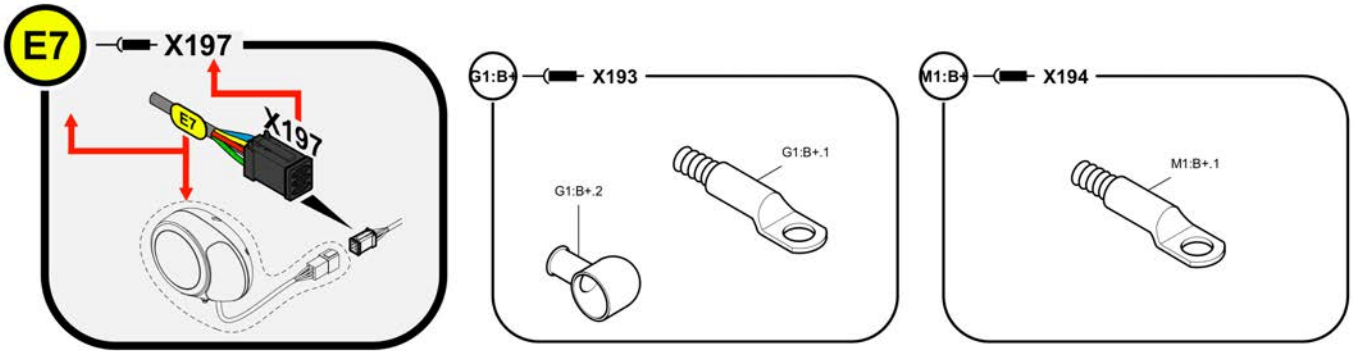

4812017376 Wiring 4812047525 Cable W7

Item	Part No.	Name	Qty	L	C	SN INFO
G1:B+		Electrical components			G1: B+ X19 3	
G1:B+.1	4812044640	Cable lug	1			
G1:B+.2	D977418089	Rubber cap	1			
M1:B+		Electrical components			M1: B+ X19 4	
M1:B+.1	4812044640	Cable lug	1