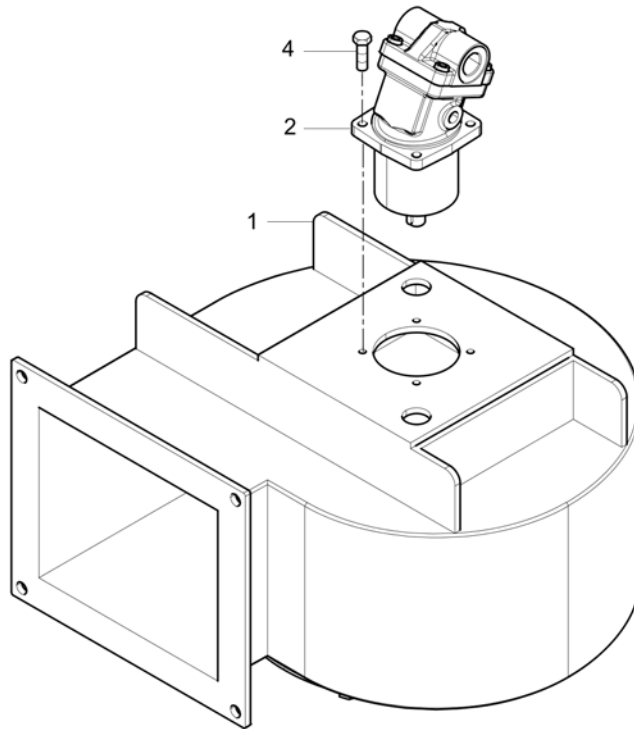

Blower 4812045091 Blower

Item	Part No.	Name	Qty	L	C	SN INFO
1	4812044945	Ventilator	1			
2	4812044822	Hydraulic motor	1			
4	0147124603	Screw	4