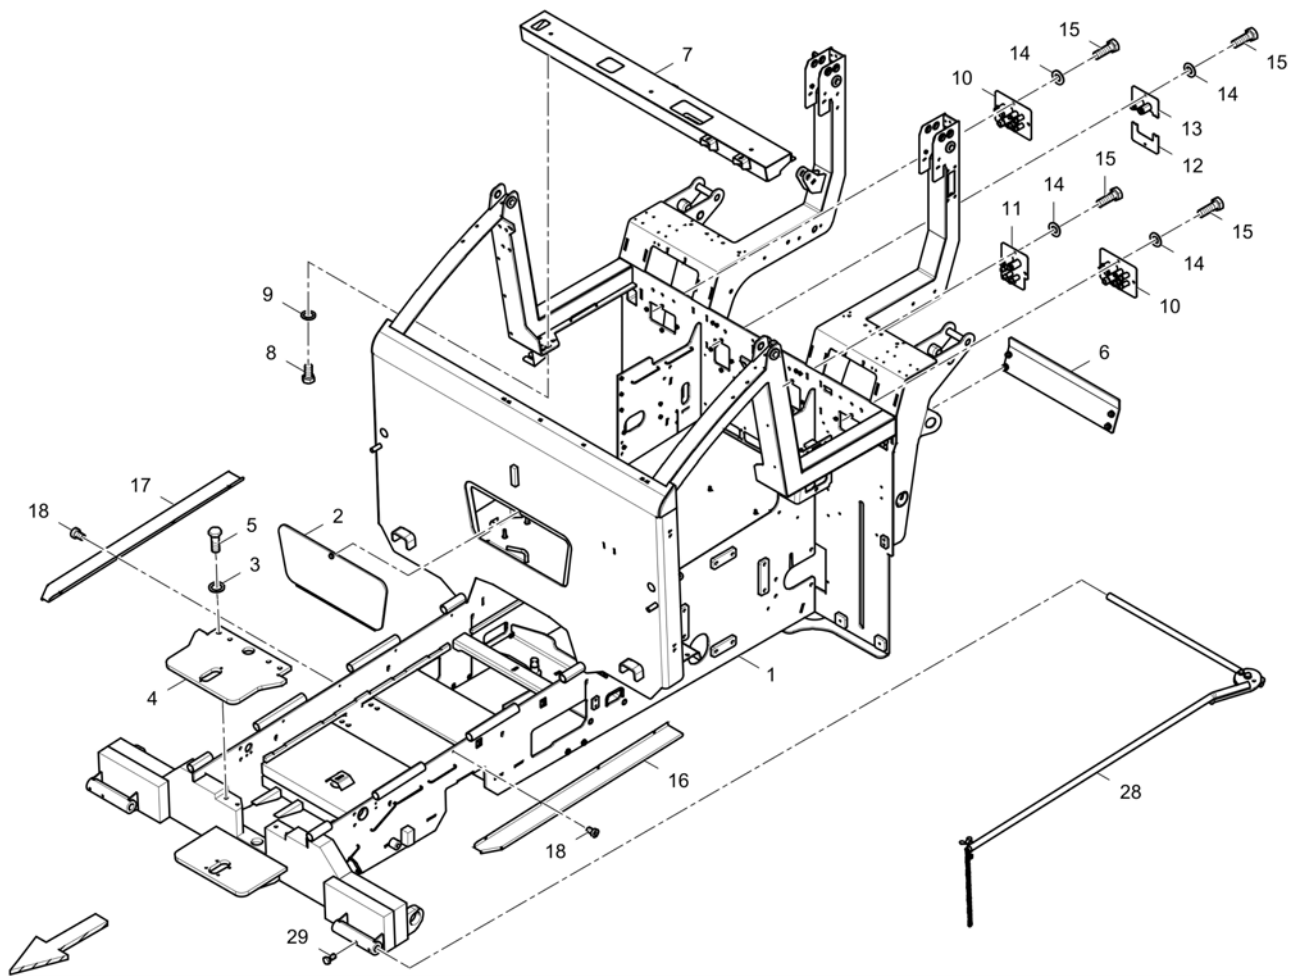

Main frame 4812235534 Main frame

Refer to Parts Online for the most up to date information. The printed information might be outdated.

Fri Mar 23 13:03:47 UTC 2018