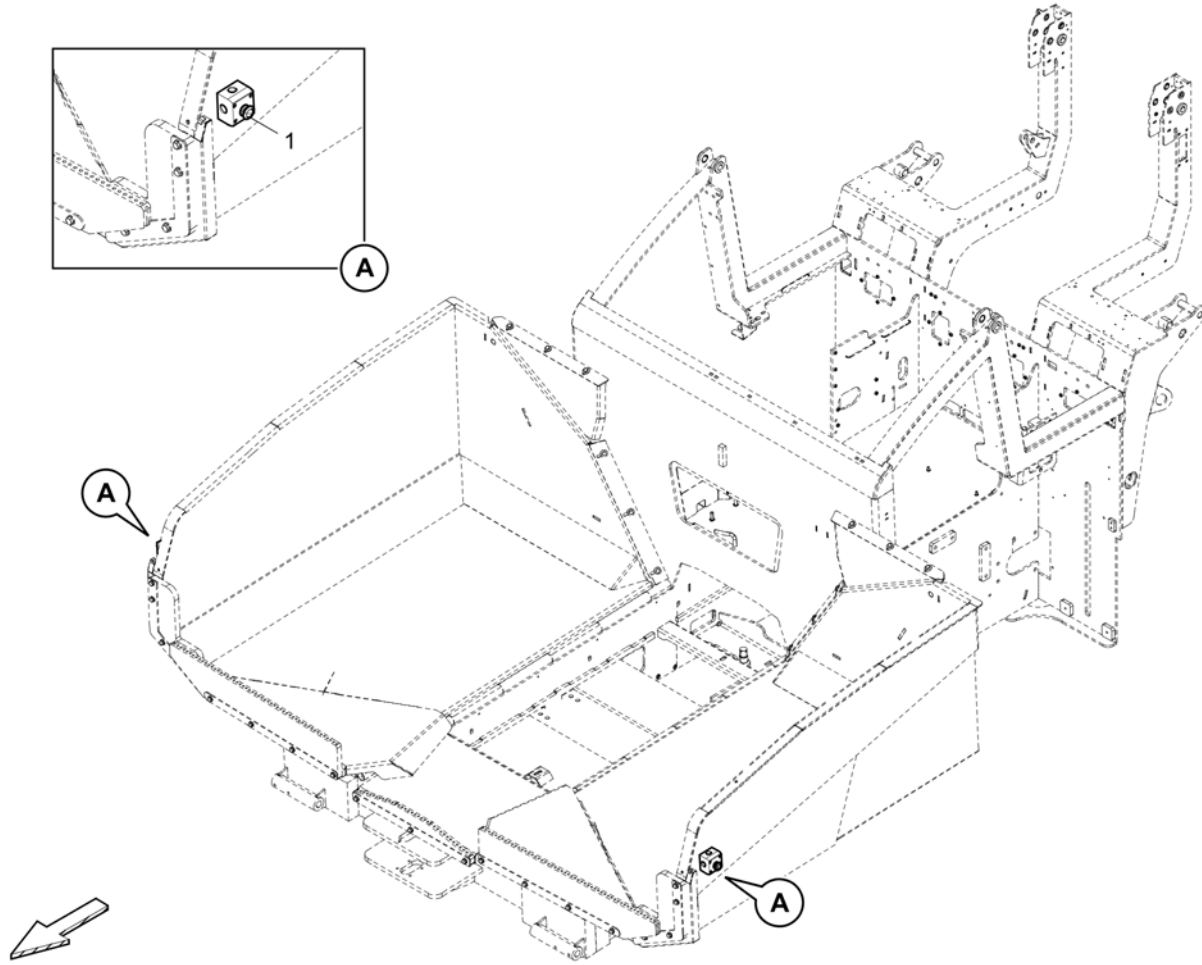

Option England with truck assist 4812236324 Option England with truck assist

Item	Part No.	Name	Qty	L	C	SN INFO
1	4812013436	Option England	1			

Refer to Parts Online for the most up to date information. The printed information might be outdated.

Fri Mar 23 13:08:49 UTC 2018