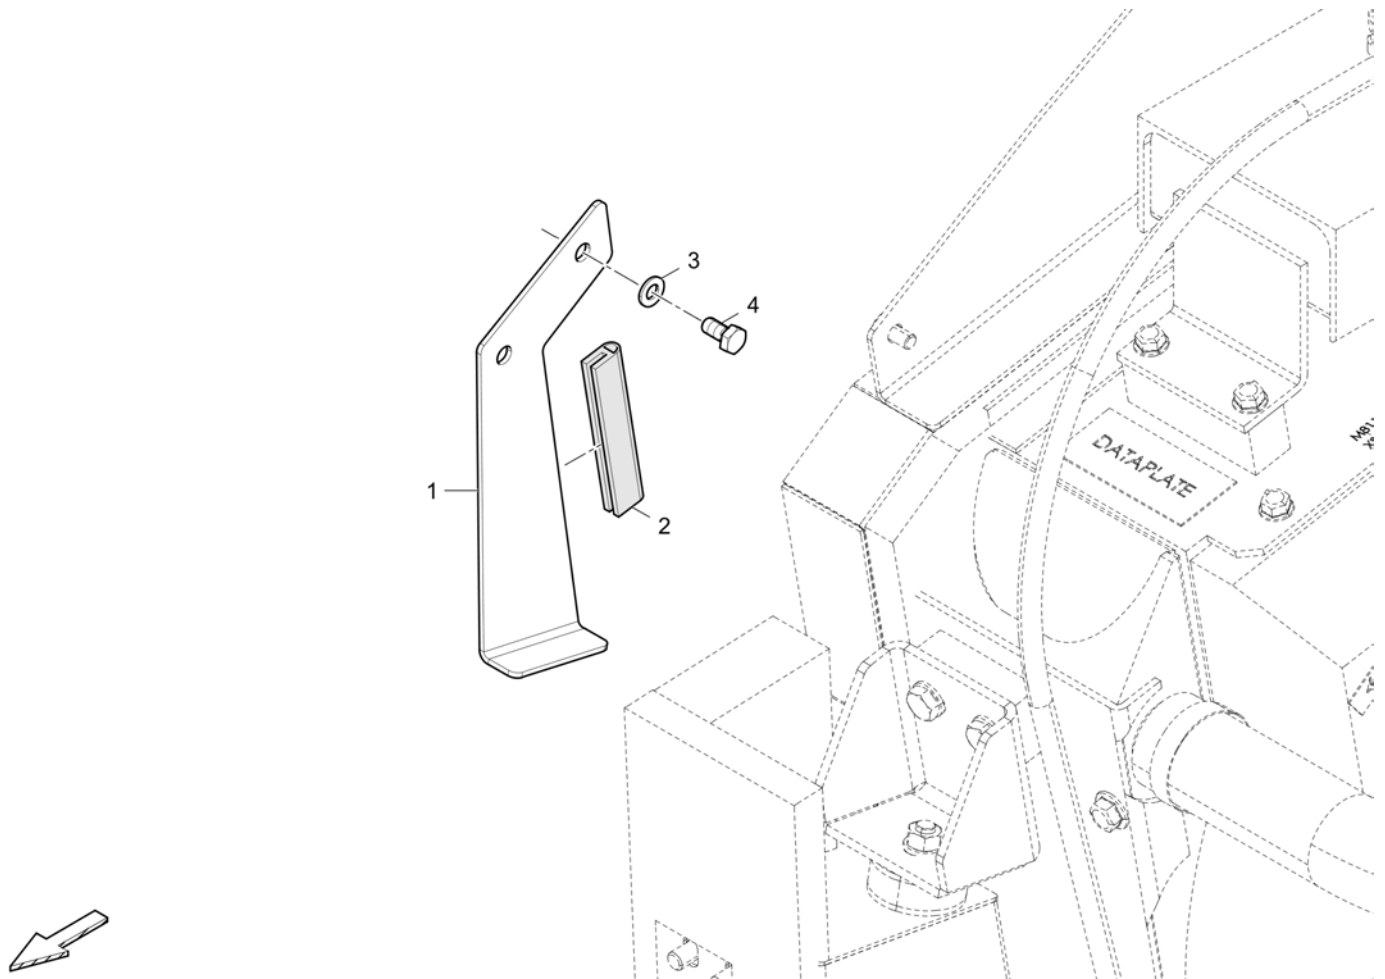

Plate 4812236233 Plate

Item	Part No.	Name	Qty	L	C	SN INFO
1	4812236062	Sheet	1			
2	D930235495	Profiled joint x m	0,25			
3	0301233500	Plain washer	2			
4	0147132203	Hex. head screw M8 x 16	2