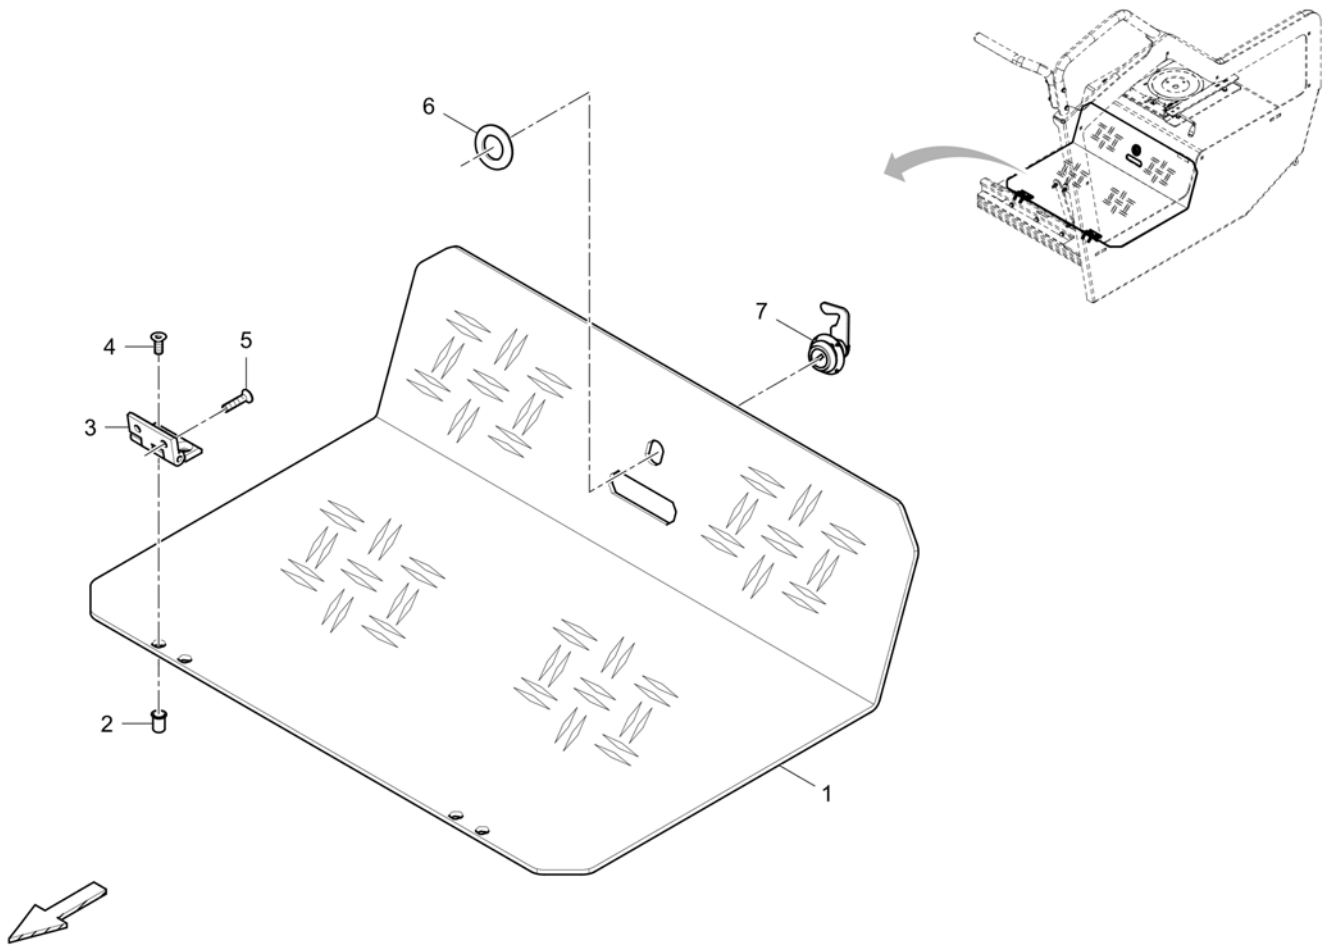

Cover plate footwell 4812230555 Cover plate footwell

Item	Part No.	Name	Qty	L	C	SN INFO
1	4812230554	Cover plate footwell	1			
2	4812040808	Blind rivet	4			
3	4812036922	Hinge	2			
4	0216195726	Hex sock. screw M6 x 16	4			
5	D939476170	Countersunk screw	4			
6	0300027413	Washer DIN125	1			
7	4812227510	Lock, cpl.	1			
7.1	4812024627	Key	1