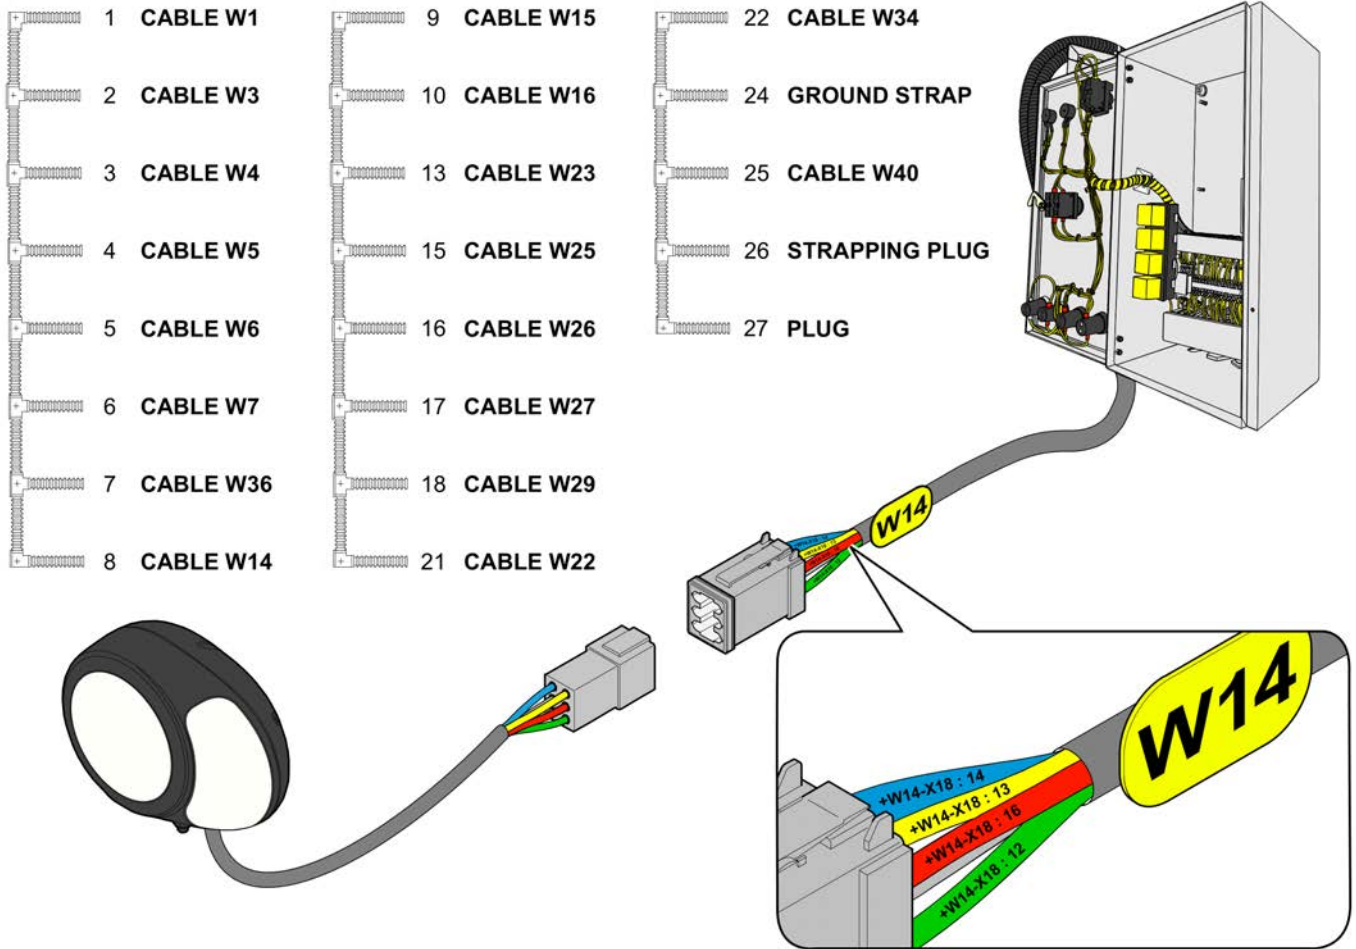

4812017376 Wiring 4812017376 Wiring

Item	Part No.	Name	Qty	L	C	SN INFO
1	4812012299	Cable W1	1			
2	4812012301	Cable W3	1			
3	4812012303	Cable W4	1			
4	4812012304	Cable W5	1			
5	4812012305	Cable W6	1			
6	4812047525	Cable W7	1			
7	4812016723	Cable W36	1			
8	4812012311	Cable W14	1			
9	4812012312	Cable W15	1			
10	4812012313	Cable W16	1			
13	4812012316	Cable W23	1			
15	4812017387	Cable W25	1			
16	4812017389	Cable W26	1			
17	4812014250	Cable W27	1			
18	4812023290	Cable W29	1			
21	4812233645	Cable W22	1			

Refer to Parts Online for the most up to date information. The printed information might be outdated.

Fri Mar 23 13:07:23 UTC 2018