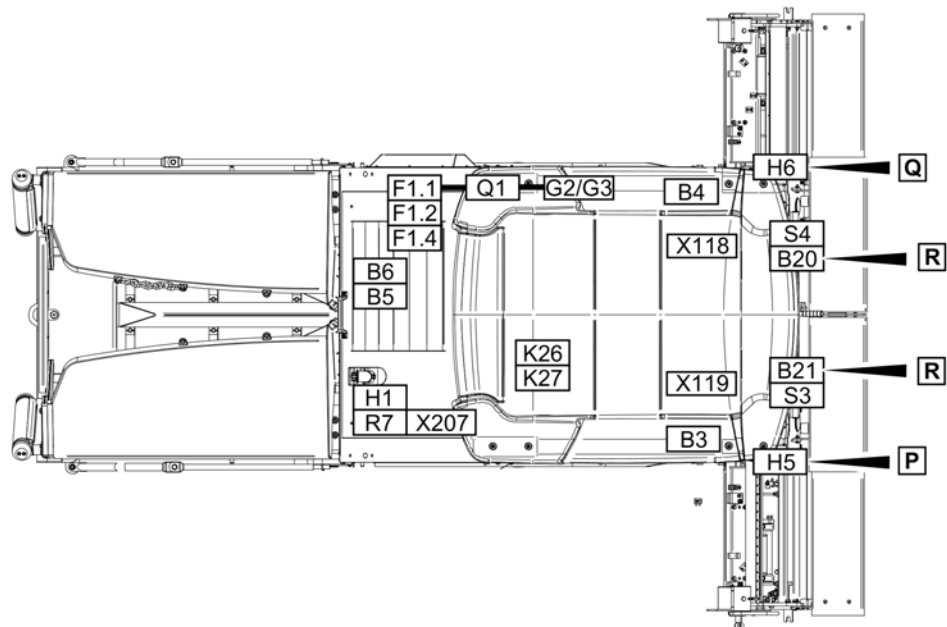

Item	Part No.	Name	Qty	L	C	SN INFO
1	D977453085	Fuse	1			
2	D977453081	Fuse	1			
3	D977453084	Fuse	1			
4	4700903640	Battery switch	1			
5	0975830014	Battery	1			
6	4700999014	Horn	1			
8	4812044703	Socket	1			
9	4812033471	Pressure switch	1			
12	4812006481	Coolant level sensor	1			
15	D977730404	Relay	1			
16	4812010133	Temperature sensor	1			
18	4812034481	Speed sensor	1			
19	4812228897	Dipper sensor	1			
20	4812032169	Pressure switch	1			
21	D977522311	Limit switch	1			
22	4700792310	Relay 120A	1			
23	4812046142	Receptacle	1			

Refer to Parts Online for the most up to date information. The printed information might be outdated.

Fri Mar 23 13:06:46 UTC 2018