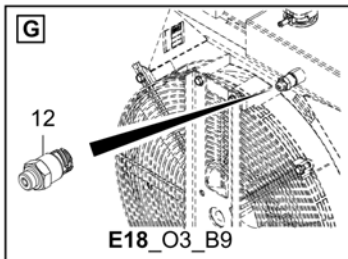

Refer to Parts Online for the most up to date information. The printed information might be outdated.

Fri Mar 23 13:06:42 UTC 2018