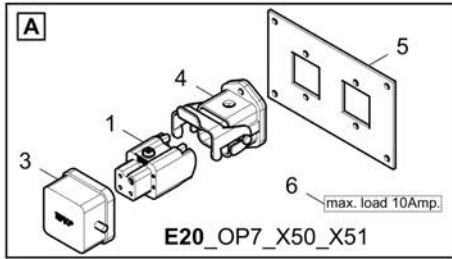

Electric lighting 4812012899 Electric lighting

Item	Part No.	Name	Qty	L	C	SN INFO
1	D977463153	Insert	2			
2	4812033228	Overload release	1			
3	D977478247	Dust cap	2			
4	D977463152	Mounting box	2			
5	4812045741	Cover plate	1			
6	4812038723	Label	2