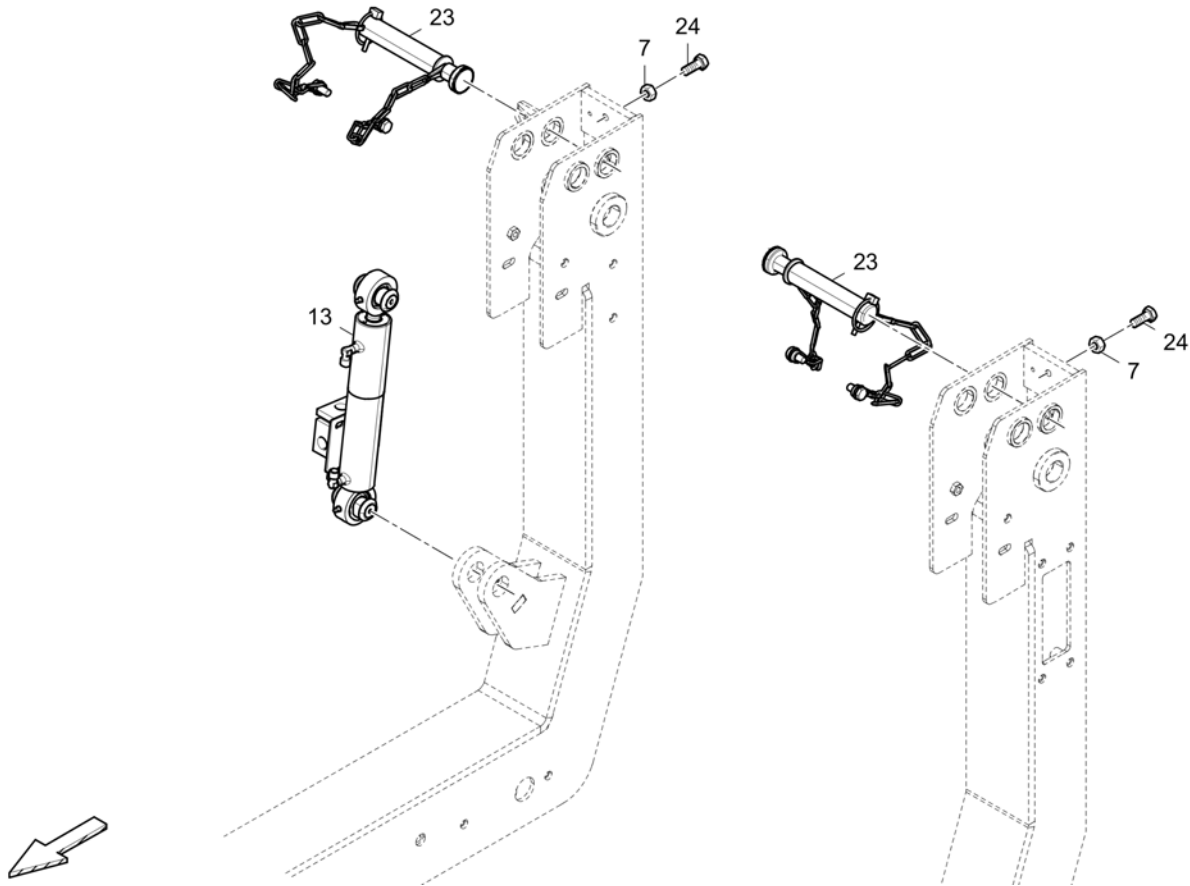

Item	Part No.	Name	Qty	L	C	SN INFO
1	4812230653	Cover	1			
2	4812236084	Console body	1			
3	4812236087	Operator board	1			
4	4812236191	Hand rail	1			
5	0333310051	Lock washer	5			
6	0147136303	Screw	5			
7	0266211100	Nut hexagon	4			
8	0147136203	Hex. head screw M10 x 25	4			
9	0300013038	Flat washer	4			
10	4812018505	Seat mount, l.h.	1			
11	4812018504	Seat mount, r.h.	1			
12	4812230911	Stop plate	2			
13	4812229561	Hyd. roof lifting cpl. Kit	1			
14	4812236094	Roof frame	1			
22	4812236553	Holder	2			
23	4812236815	Socket pin	2			
24	0147196264	Bolt	2			

Refer to Parts Online for the most up to date information. The printed information might be outdated.

Fri Mar 23 13:04:46 UTC 2018