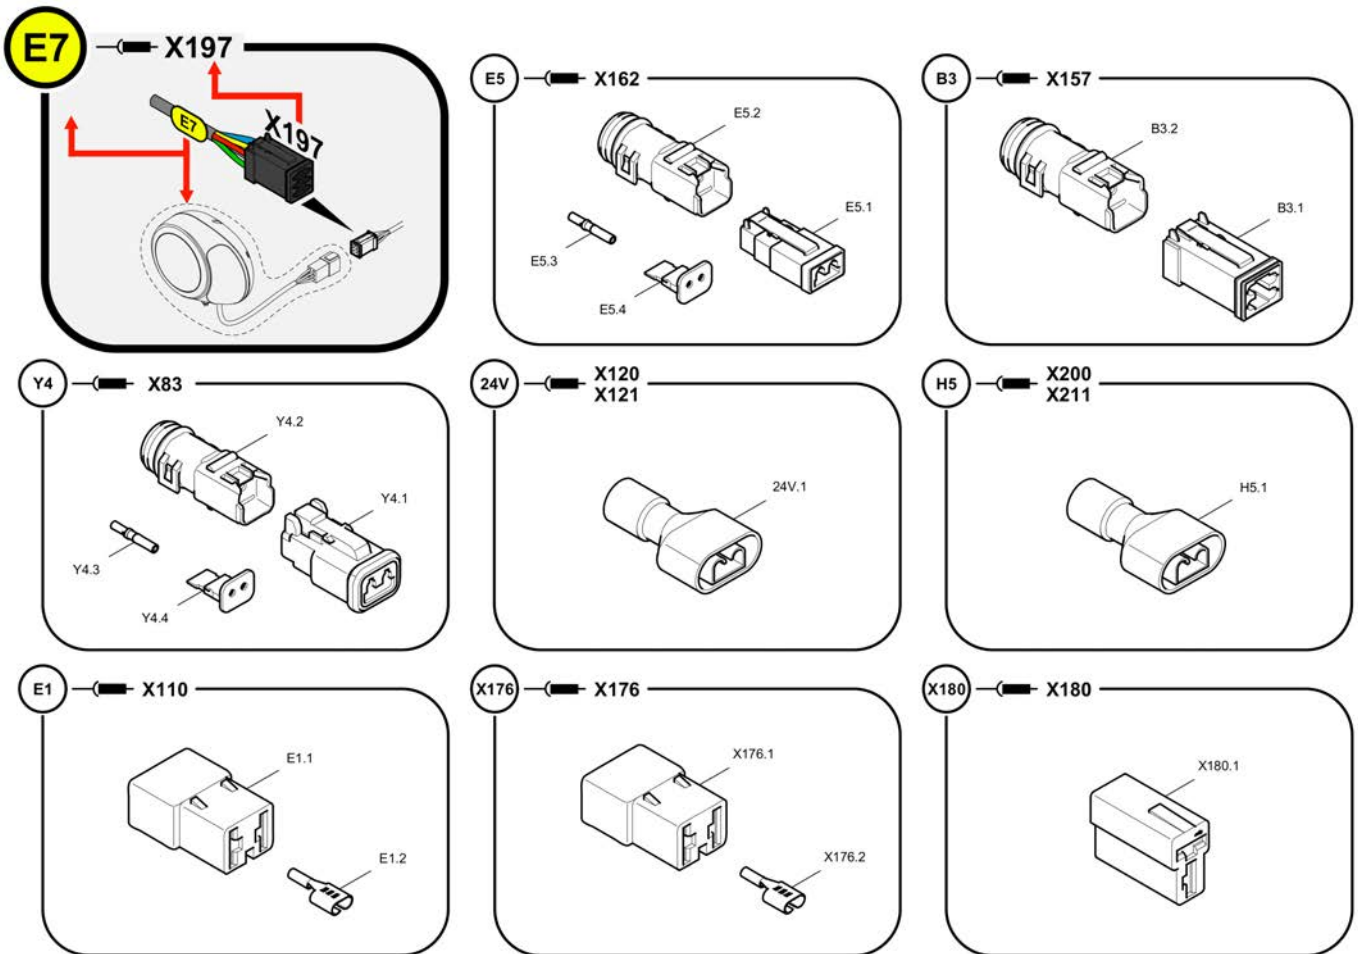

4812017376 Wiring 4812017389 Cable W26