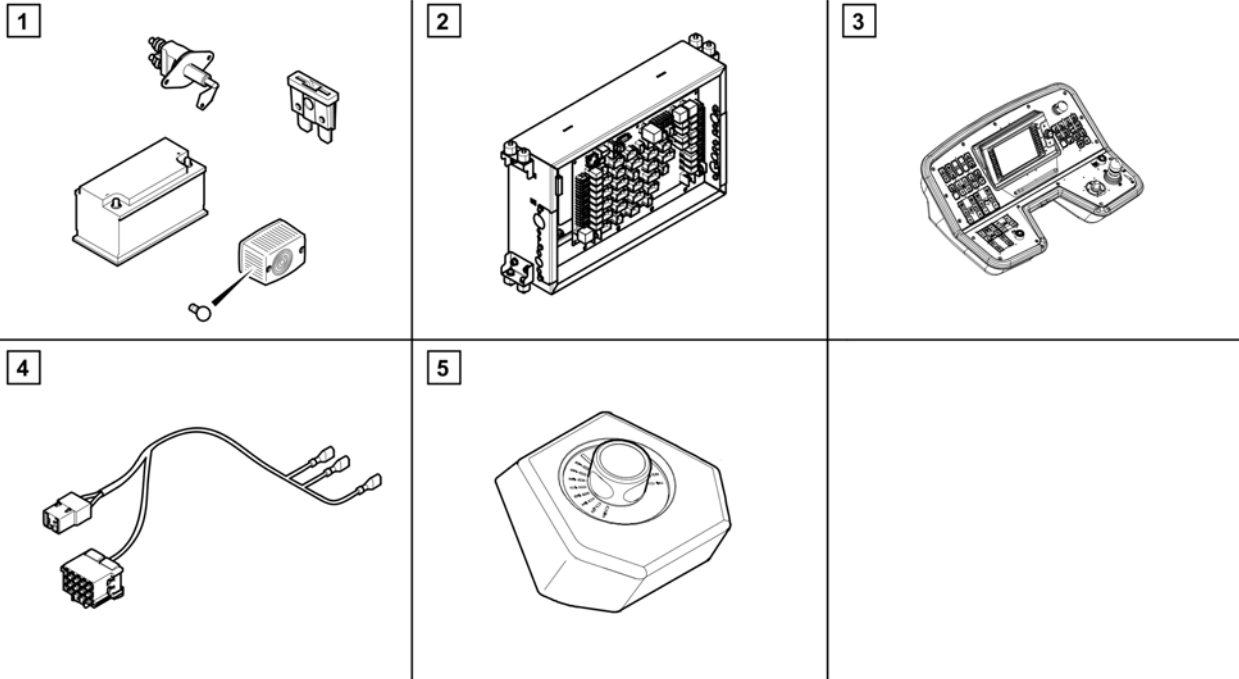

Electric 4812016557A Electric

Item	Part No.	Name	Qty	L	C	SN INFO
1	4812011422	Electric	1			
2	4812014444	Junction box	1			
2	4812201245	Junction box	1			Valid from s/n G002085, 2185, ff
3		Operating panel	1			
4	4812017376	Wiring	1			
4	4812201552	Wiring	1			Valid from sn G002295, 2303, ff
5	4812014593	Steering unit	1