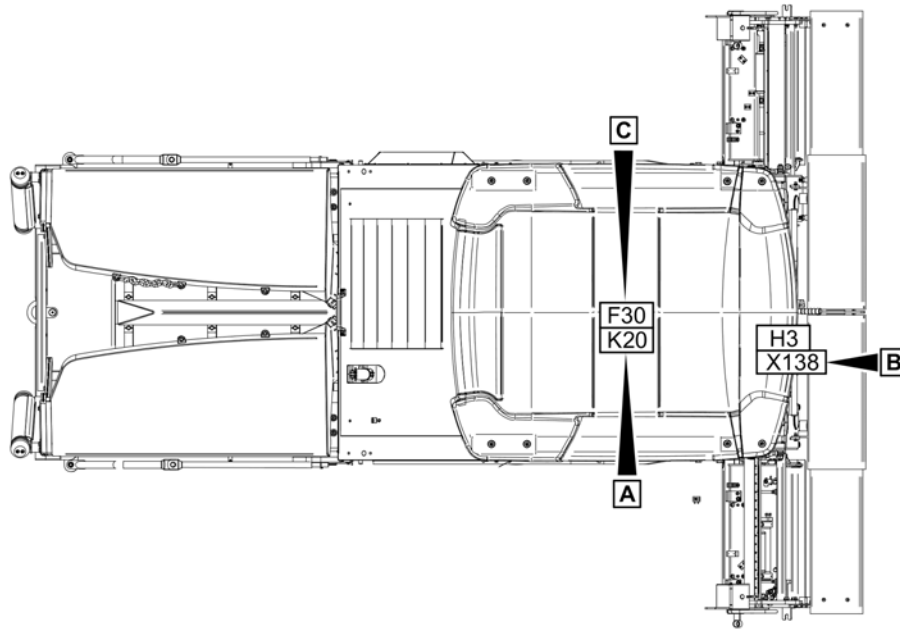

4812012823 Back-up alarm 4812012823 Back-up alarm

Item	Part No.	Name	Qty	L	C	SN INFO
1	D977730412	Micro relay	1			
2	D977500703	Back-up alarm	1			
3	D977454252	Fuse	1			
4	D977330126	Plug housing	1			
5	D977396215	Plug	2