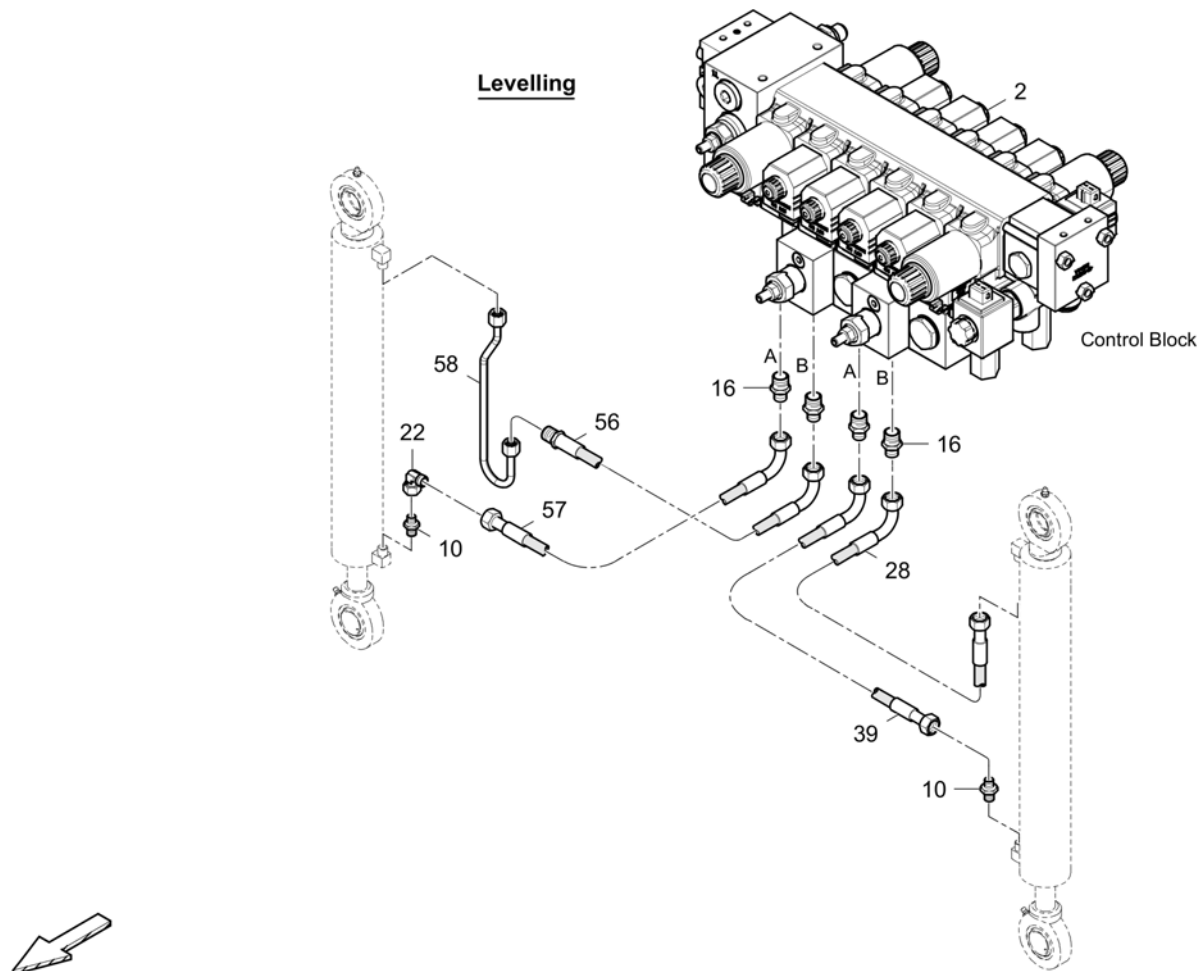

Item	Part No.	Name	Qty	L	C	SN INFO
2	4812018005	Control block	1			
7	4812045781	Male connector	1			
8	D961935108	Straight double-ended union	4			
9	D961935128	Straight double-ended union	1			
10	D961935234	Male connector	2			
11	D961935206	Male connector	1			
12	D961941086	Male connector	4			
13	D961917011	Elbow socket	1			
14	D961935111	Straight double-ended union	1			
15	D961935106	Male connector	3			
16	D961935103	Straight double-ended union	6			
17	D961772617	Test connector	1			
18	D961941073	Male connector	4			
19	D961353009	Male connector	2			
20	D961919006	Stud	3			
21	D961355037	Swivel nut branch tee	1			
22	D961917006	Elbow socket	2			