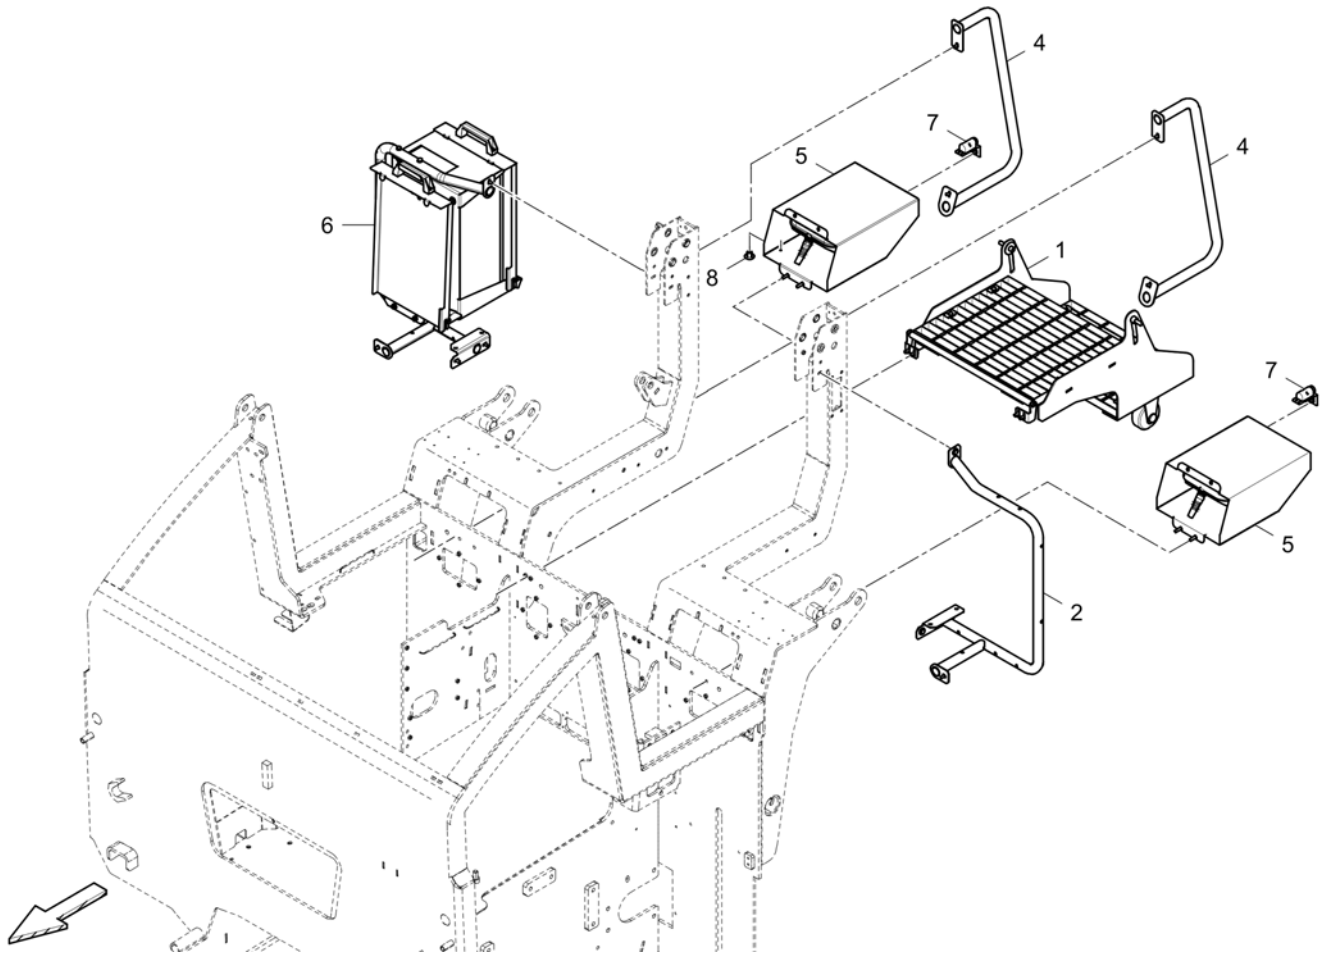

Ascent, elec. screed 4812228513A Ascent, elec. screed

Item	Part No.	Name	Qty	L	C	SN INFO
1	4812228663	Ascent, middle	1			
2	4812230940A	Ascent, l.h.	1			Valid from SN G001698, G001699, G001702, G001757 ff.
4	4812228638A	Hand rail	2			Valid from SN G001698, G001699, G001702, G001757 ff.
5	4812228664	Holder for remote control	2			
6	4812228662A	Ascent, r.h.	1			Valid from SN G001698, G001699, G001702, G001757 ff.
6	4812228662B	Ascent, r.h.	1			Valid from s/n G002303, ff.
7	4812017858	Socket	2			
8	4812201051	Plug	4			

Refer to Parts Online for the most up to date information. The printed information might be outdated.

Fri Mar 23 13:04:30 UTC 2018