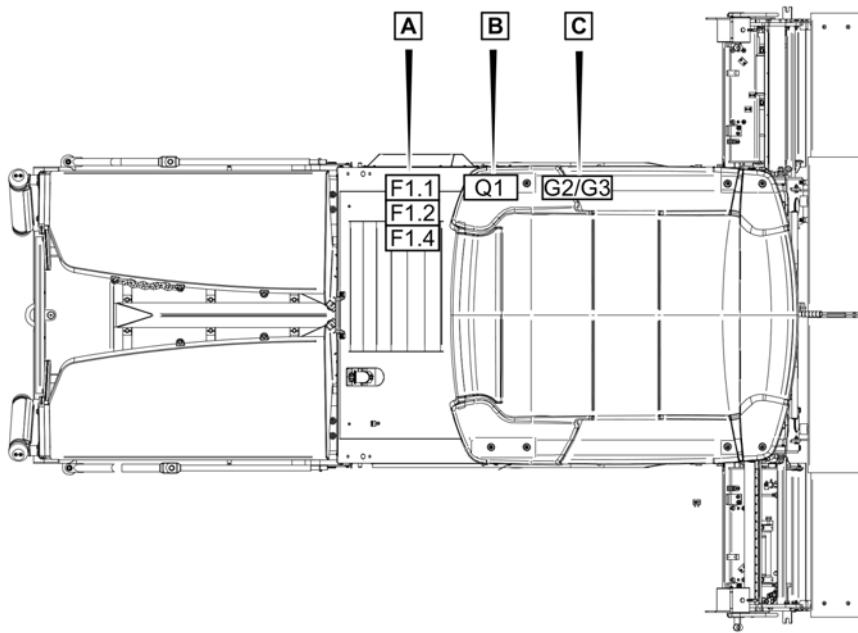

Electric 4812011422 Electric