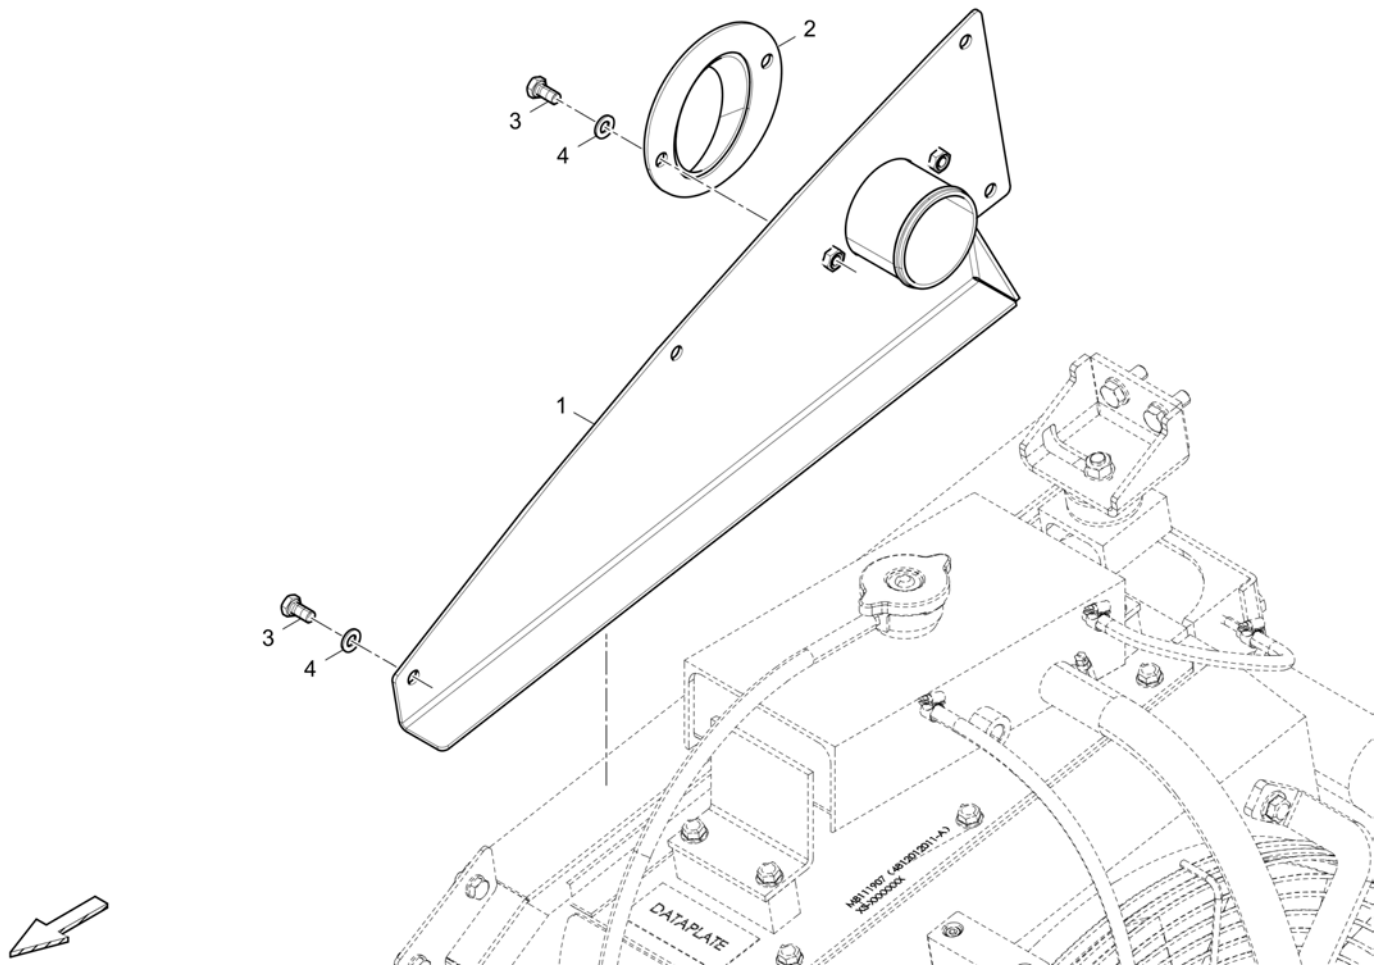

Mounting frame 4812236010 Mounting frame

Item	Part No.	Name	Qty	L	C	SN INFO
1	4812235442	Mounting frame	1			
2	4812236067	Pipe	1			
3	0147132203	Hex. head screw M8 x 16	6			
4	0301233500	Plain washer	6