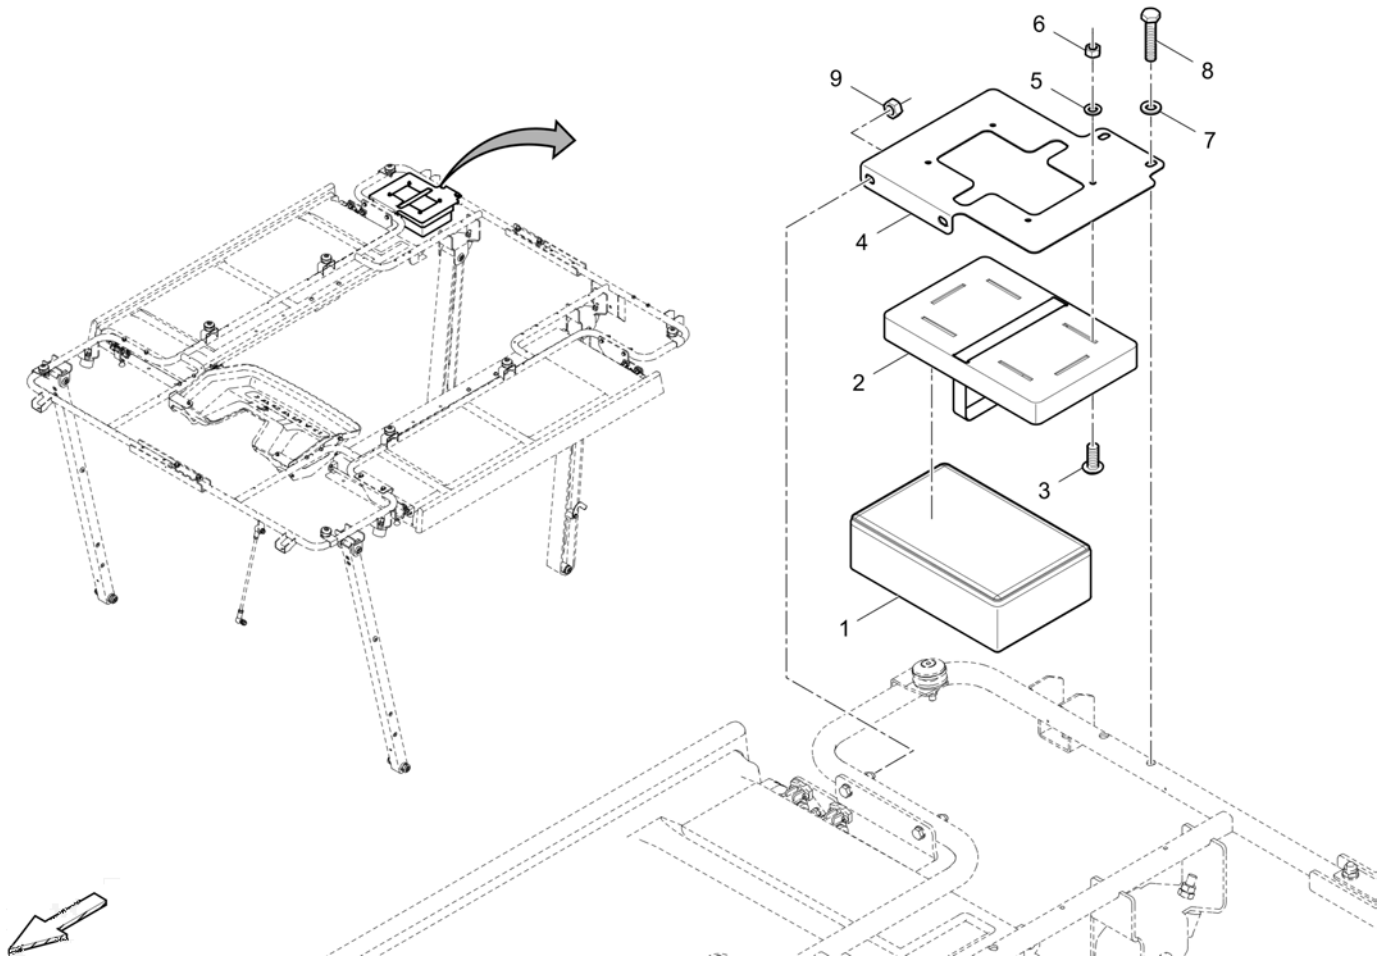

4812228765 First-aid kit 4812228765 First-aid kit

Item	Part No.	Name	Qty	L	C	SN INFO
1	D930520150	First-aid kit	1			
2	4812007116	Retainer	1			
3	0215001086	Hexagon socket button head screw	4			
4	4812019176	Holder	1			
5	0301231800	Flat washer	4			
6	0266210700	Nut	4			
7	0301233500	Plain washer	2			
8	0147132803	Screw	2			
9	5530774600	Hexagon nut	2			

Refer to Parts Online for the most up to date information. The printed information might be outdated.

Fri Mar 23 13:08:44 UTC 2018