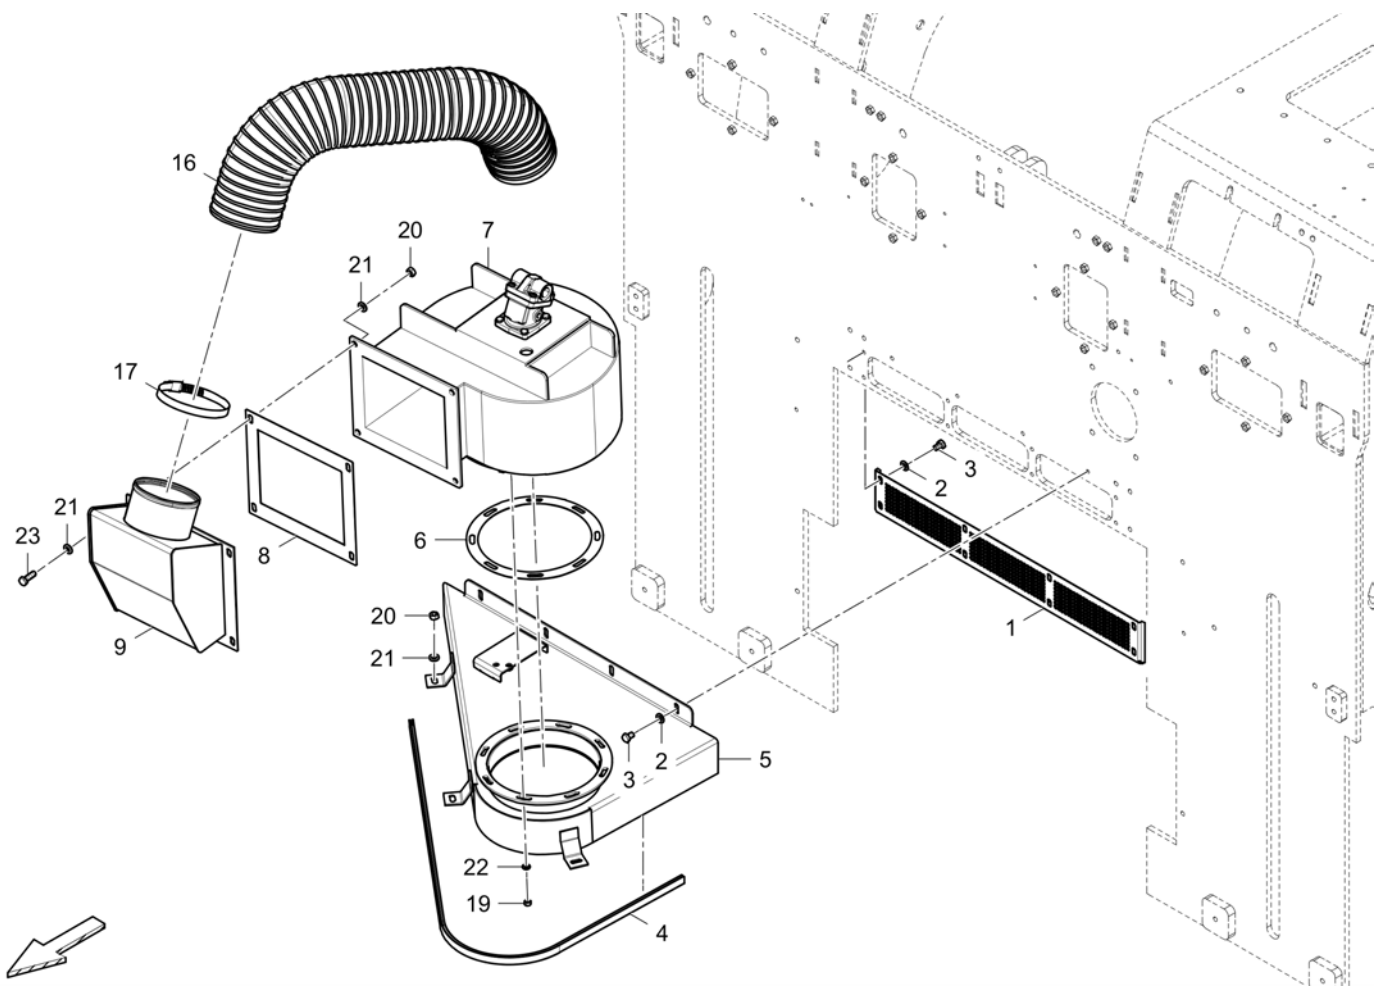

Fume control system, main frame 4812232943 Fume control system, main frame