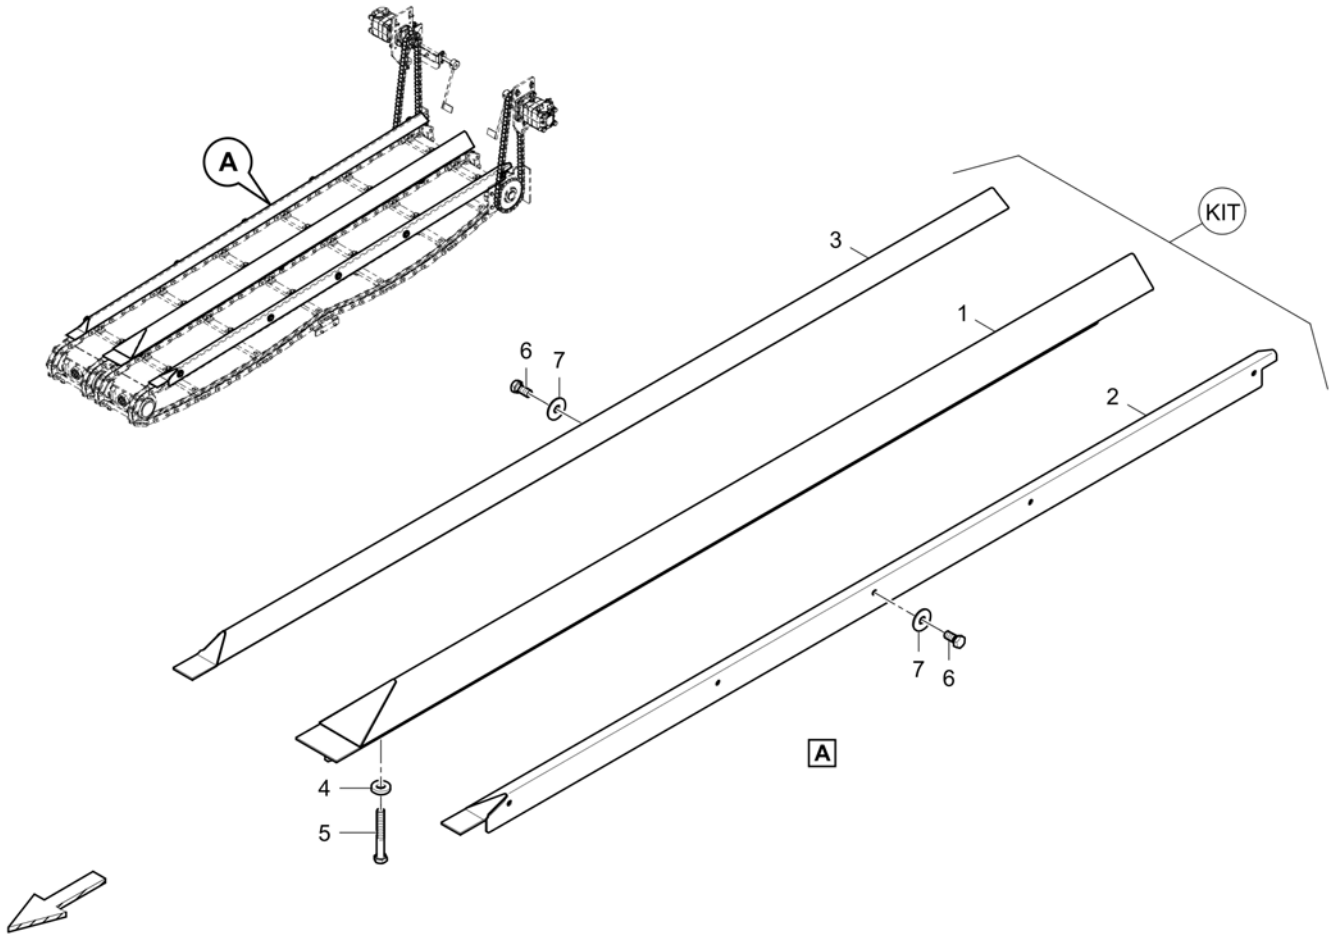

Conveyor kits 4812017330 Wear part kit conveyor guide plate

Item	Part No.	Name	Qty	L	C	SN INFO
KIT	4812017330	Wear part kit conveyor guide plate	1			
1	4812009999	Guide plate, middle	1			
2	4812227934	Guide plate, r.h.	1			
3	4812009989	Guide plate, l.h.	1			
4	0300013045	Flat washer	3			
5	0147141303	Screw DIN931	3			
6	0147140103	Screw	10			
7	0300013042	Flat washer	10