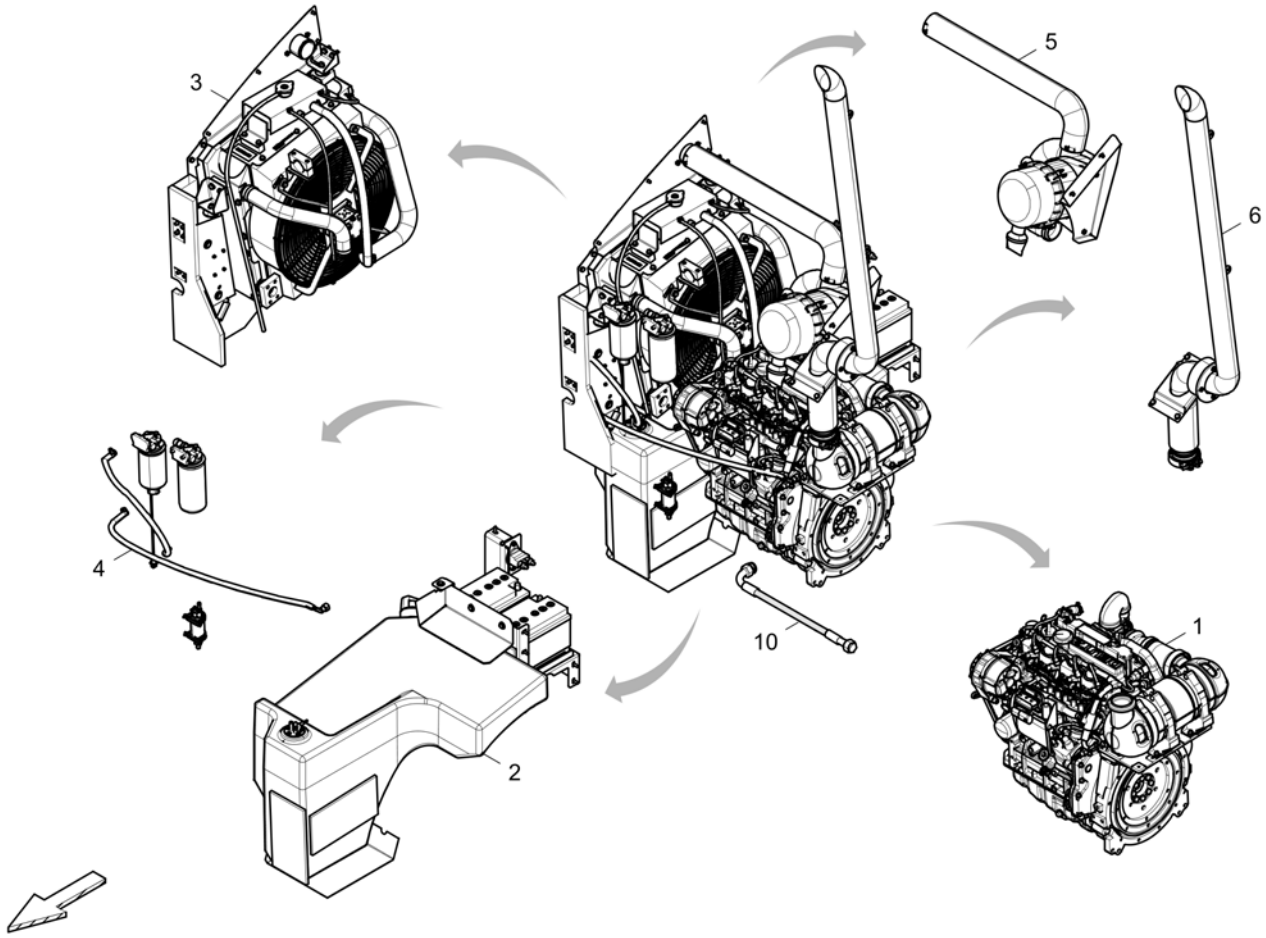

Drive 54kw Tier4 4812235769 Drive 54kw Tier4

Item	Part No.	Name	Qty	L	C	SN INFO
1	4812044138	Motor TD2.9L4	1			
2	4812235914	Fuel tank	1			
3	4812235770	Cooler	1			
4	4812235932	Fuel system	1			
5	4812235871	Air filter system	1			
6	4812235688	Exhaust system	1			
10	4812230755	Mounting parts	1			
11	4812009704	Service parts TD 2.9 L04 TIER4	1			

Refer to Parts Online for the most up to date information. The printed information might be outdated.

Fri Mar 23 13:05:22 UTC 2018