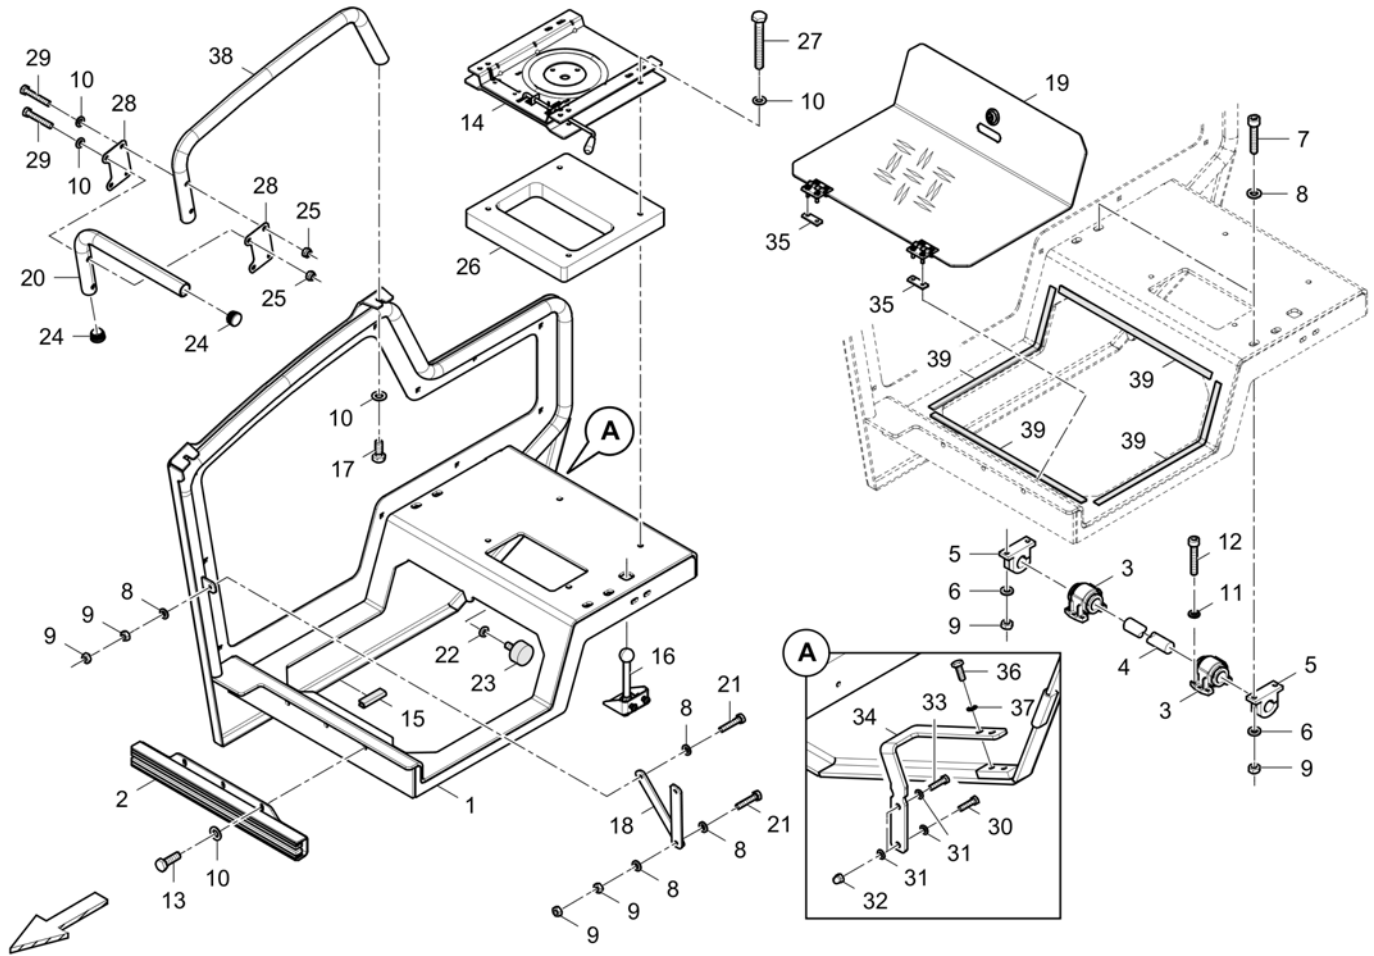

Seat mount, r.h. 4812018504 Seat mount, r.h.

Item	Part No.	Name	Qty	L	C	SN INFO
1	4812018281	Seat mount	1			
2	4812230083	Linear guide	1			
3	4812013351	Linear bearing unit	2			
4	4812013350	Precision shaft	1			
5	D930540811	Shaft bearing	2			
6	0333310055	Washer	4			
7	0211125003	Screw, M6x30, 8.8	4			
8	0301232100	Plain washer	10			
9	5730015118	Hexagon nut	10			
10	0301233500	Plain washer	13			
11	4812010956	Washer	8			
12	0211121103	Cap screw	8			
13	0147132503	Hex. Head screw M8 x 25	3			
14	D930162201	Rotary bracket	1			
15	D930280170	Edge protection x m	1,60			
16	4812228684	Mounting bracket	1			

Refer to Parts Online for the most up to date information. The printed information might be outdated.

Fri Mar 23 13:04:42 UTC 2018