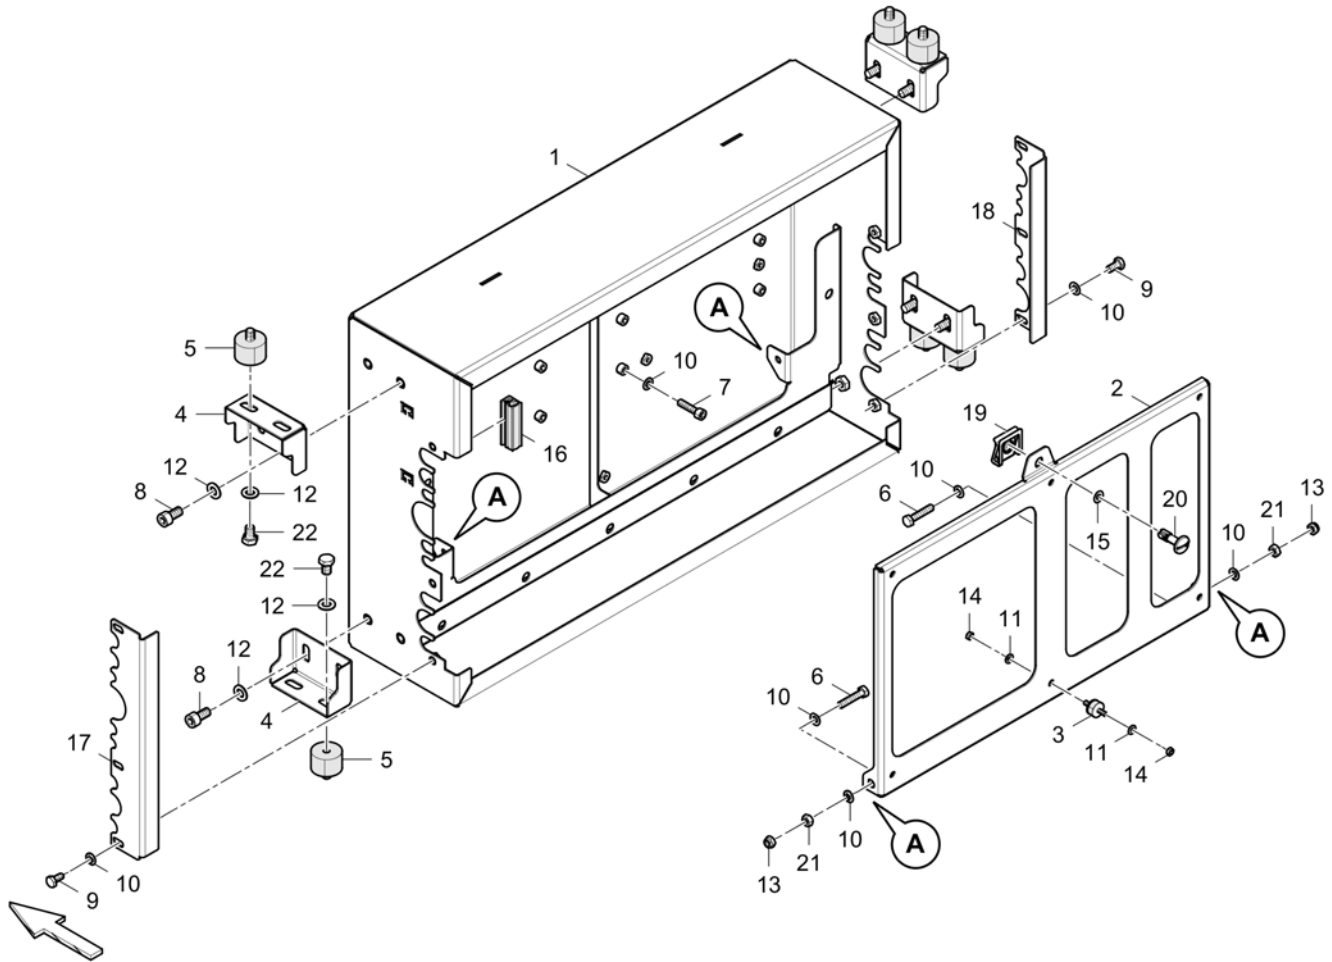

Junction box 4812228999A Junction box

Item	Part No.	Name	Qty	L	C	SN INFO
1	4812023477	Junction box	1			
2	4812228957	Holding plate	1			
3	4812031505	Rubber buffer	6			
4	4812228959	Mounting bracket	4			
5	4812045101	Rubber buffer	8			
6	0147125003	Hex head screw	2			
7	0211124903	Hex. sock. screw	8			
8	0211132203	Head screw	8			
9	0147124403	Screw	6			
10	0301232100	Plain washer	18			
11	0301231500	Plain washer(A) 4.3 x 9 x 0.8	12			
12	D936870016	Washer	16			
13	0291118507	Nut	2			
14	0261109161	Hexagon nut	12			
15	4812010062	Circlip	1			
16	D930280162	Rubber seal x m	2			

Refer to Parts Online for the most up to date information. The printed information might be outdated.

Fri Mar 23 13:07:18 UTC 2018