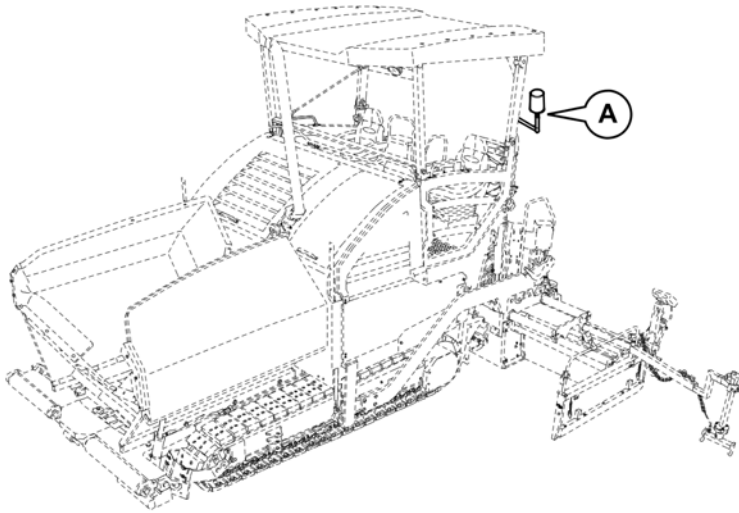

Holder for rotaflare light 4812011482 Holder for rotaflare light

Item	Part No.	Name	Qty	L	C	SN INFO
1	4812011569	lever arm	1			
2	0147135703	Screw cap hex	1			
3	D977389122	Clamp	2			
4	0226334317	Tapping screw	2