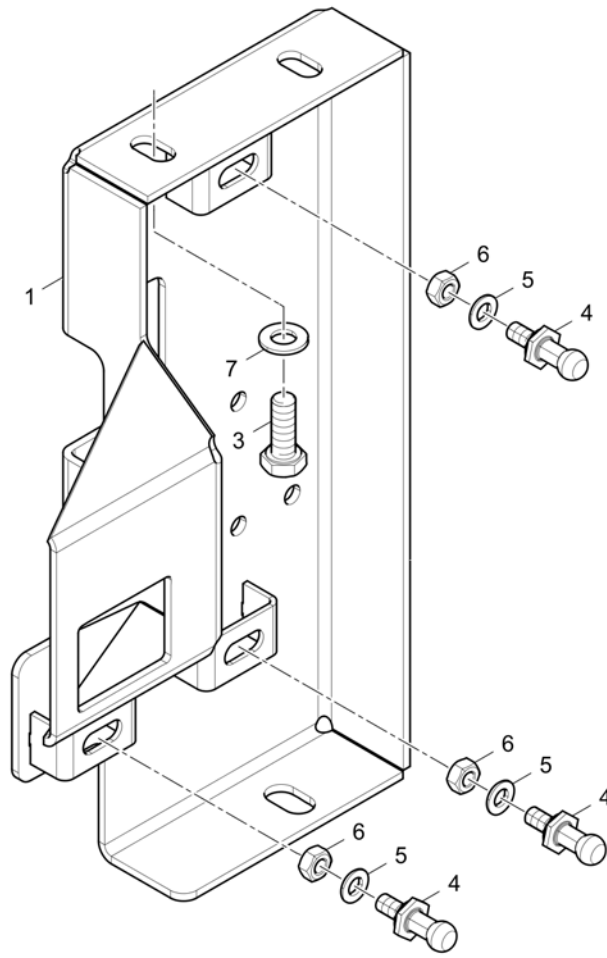

Mounting bracket 4812236027 Mounting bracket

Item	Part No.	Name	Qty	L	C	SN INFO
1	4812236009	Mounting bracket	1			
3	0147132403	Hex.bolt	2			
4	4812015291	Bolt	3			
5	0301232100	Plain washer	3			
6	5730015118	Hexagon nut	3			
7	0333310050	Lock washer	2			

Refer to Parts Online for the most up to date information. The printed information might be outdated.

Fri Mar 23 13:04:19 UTC 2018