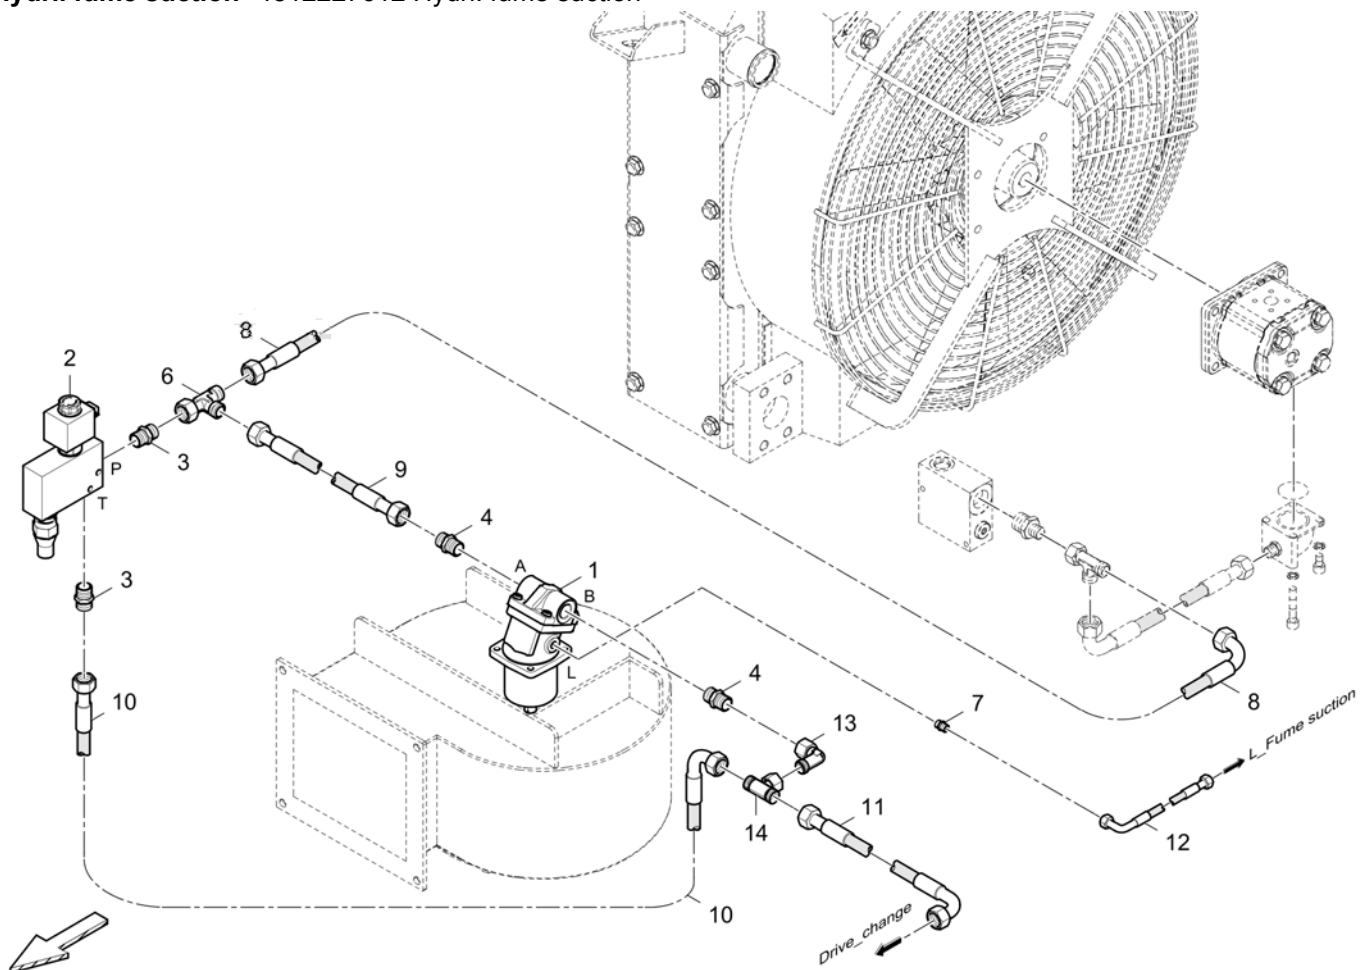

Hydr. fume suction 4812227612 Hydr. fume suction

Item	Part No.	Name	Qty	L	C	SN INFO
1	4812044822	Hydraulic motor	1			
2	4812044916	Pressure reduction valve	1			
3	D961935109	Male connector	2			
4	D961835209	Straight double-ended union	2			
6	D961919009	Stud	1			
7	D961935205	Male connector	1			
8	4812039749	Hose	1			
9	4812040891	Hose	1			
10	4812013477	Hose	1			
11	4812006695	Hose	1			
12	4812009179	Hose	1			
13	D961917009	Elbow socket	1			
14	D961918009	Swivel nut branch tee	1			

Refer to Parts Online for the most up to date information. The printed information might be outdated.

Fri Mar 23 13:08:10 UTC 2018