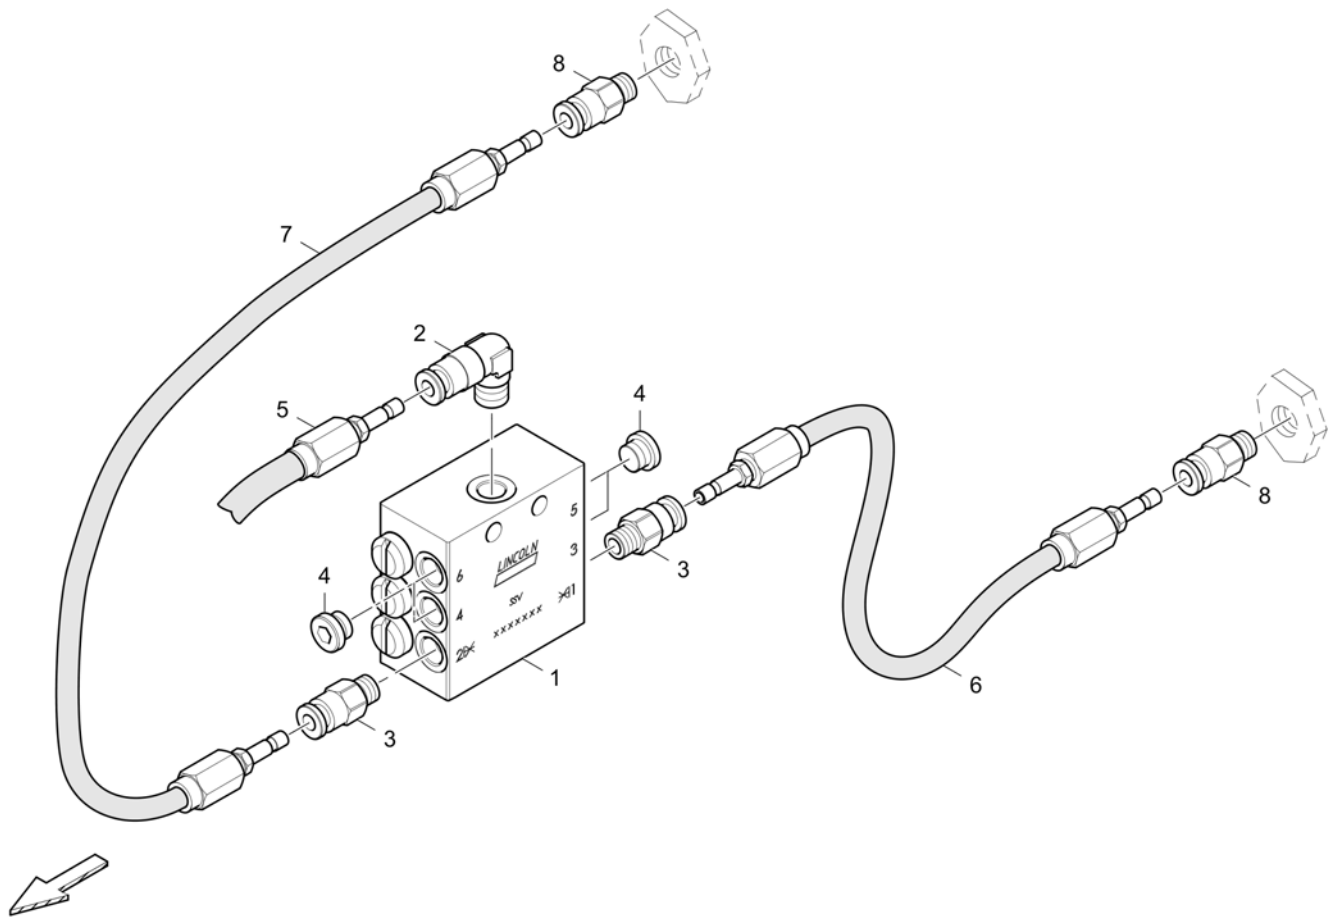

Kit central lubrication f. auger 4812024907 Kit central lubrication f. auger

Item	Part No.	Name	Qty	L	C	SN INFO
1	D93555013	Grease spreader	1			
2	D961136105	Screwing	1			
3	D93555017	Screwing	2			
4	D93555205	Plug screw	4			
5	4812200909	Grease hose	1			
6	4812200910	Grease hose	1			
7	4812200911	Grease hose	1			
8	D93555273	Quick connection screwing	2