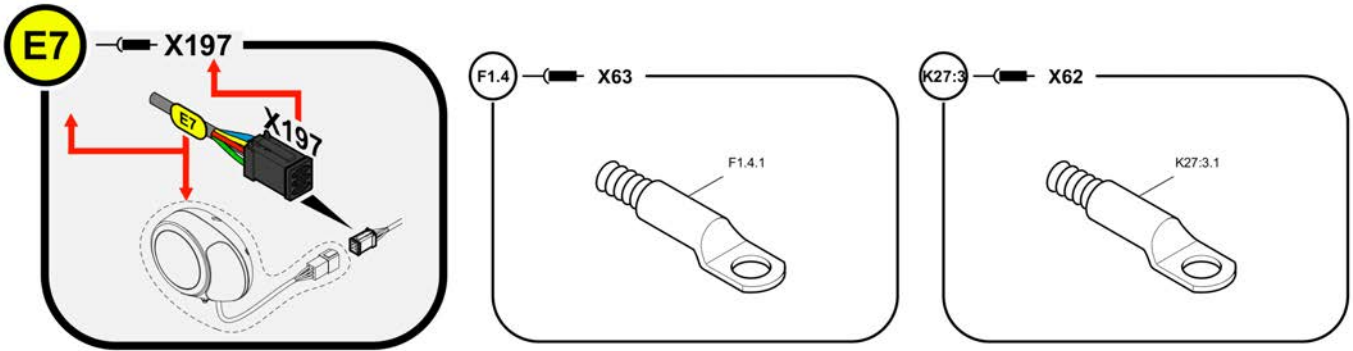

4812017376 Wiring 4812012311 Cable W14

Item	Part No.	Name	Qty	L	C	SN INFO
F1.4		Electrical components			F1.4-X63	
F1.4.1	4812044643	Cable lug	1			
K27:3		Electrical components			K27:3-X62	
K27:3.1	4812044644	Cable lug	1