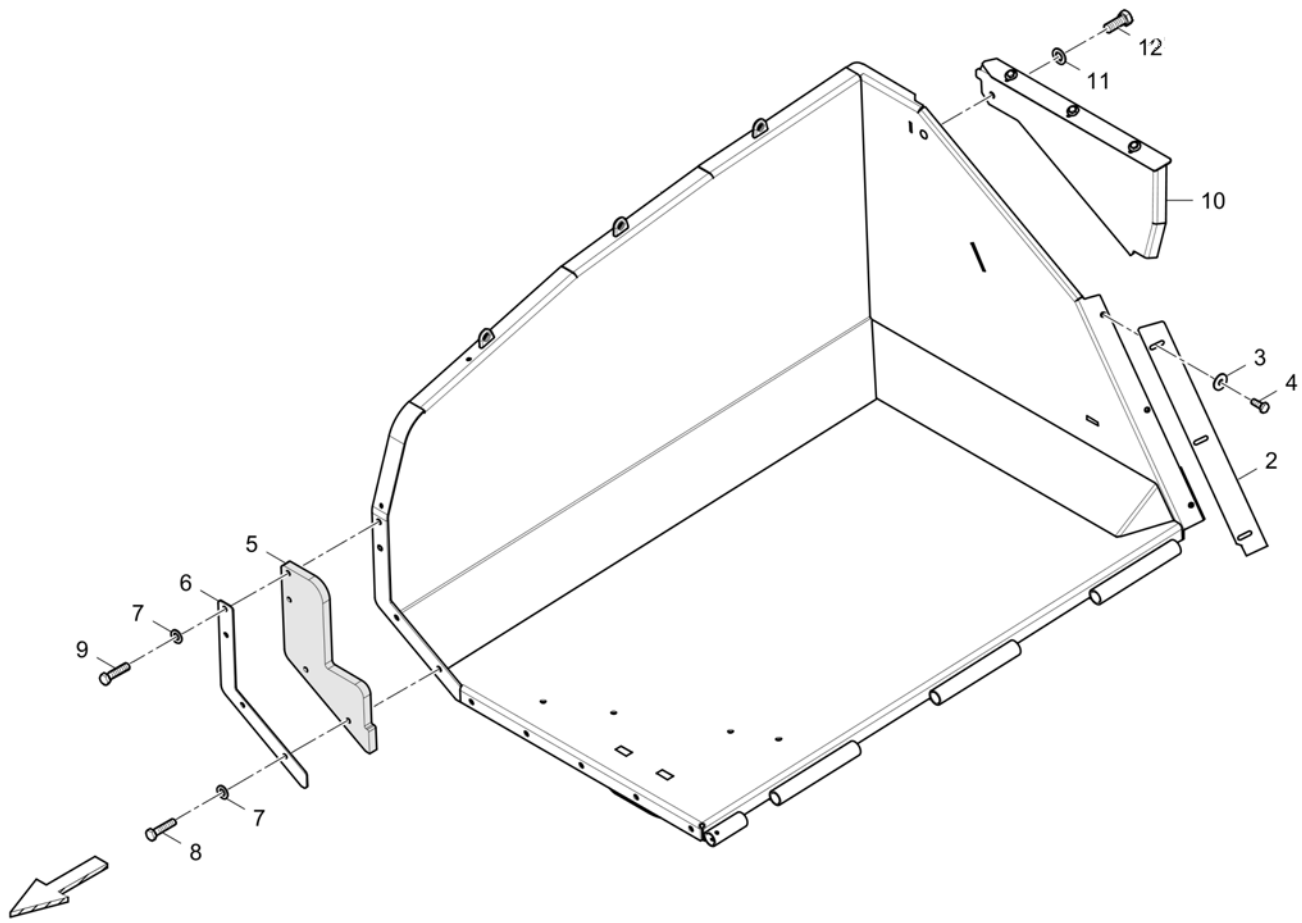

Hopper, r.h. 4812235000 Hopper, r.h.

Item	Part No.	Name	Qty	L	C	SN INFO
2	4812235562	Stripper	1			
3	0300013038	Flat washer	3			
4	0147136203	Hex. head screw M10 x 25	3			
5	4812235511	Hopper rubber	1			
6	4812232772	Sheet	1			
7	0301235800	Plain washer(A) 13 x 24 x 2.5	4			
8	0147140503	Hex. head screw M12 x 50	2			
9	0147140403	Hex. head screw M12 x 45	2			
10	4812234609	Covering flap, r.h.	1			
11	0301237800	Plain washer(A) 17 x 30 x 3	1			
12	0147147503	Hex bolt	1