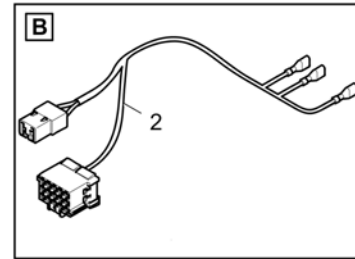

Electric sonic sensor 4812015271 Electric sonic sensor

Item	Part No.	Name	Qty	L	C	SN INFO
1	D977738016	Sonic sensor	1			
2	4812200761	Cable sonic sensor (short)	1		1m	

Refer to Parts Online for the most up to date information. The printed information might be outdated.

Fri Mar 23 13:08:19 UTC 2018