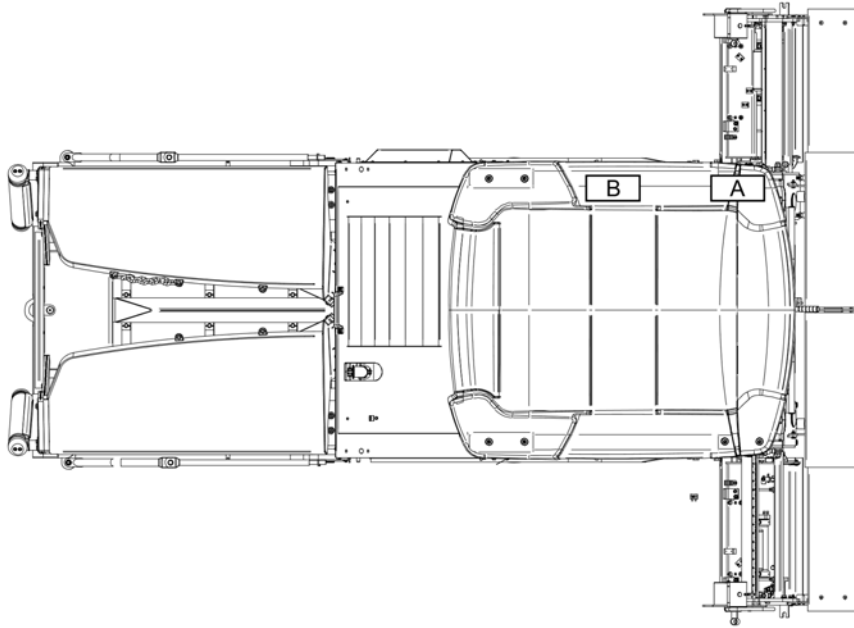

Electric sonic sensor 4812015271 Electric sonic sensor

Item	Part No.	Name	Qty	L	C	SN INFO
1	D977738016	Sonic sensor	1			
2	4812200761	Cable sonic sensor (short)	1		1m	

Refer to Parts Online for the most up to date information. The printed information might be outdated.

Fri Mar 23 13:08:19 UTC 2018