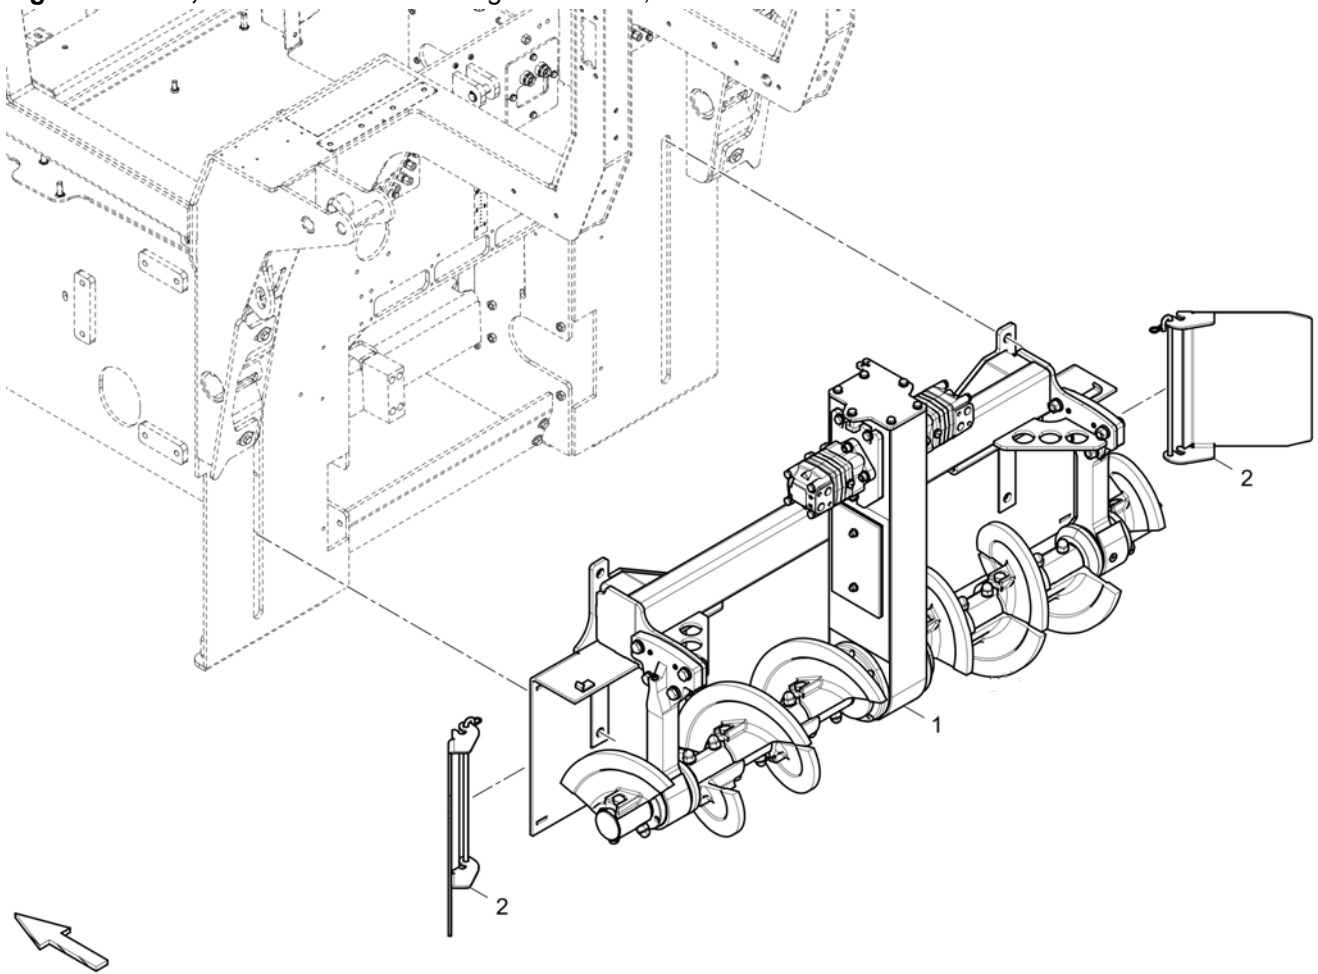

Auger Ø320mm, 1.71m 4812235764 Auger Ø320mm, 1.71m

Item	Part No.	Name	Qty	L	C	SN INFO
1	4812235473	Auger	1			
2	4812235738	Material chute	1