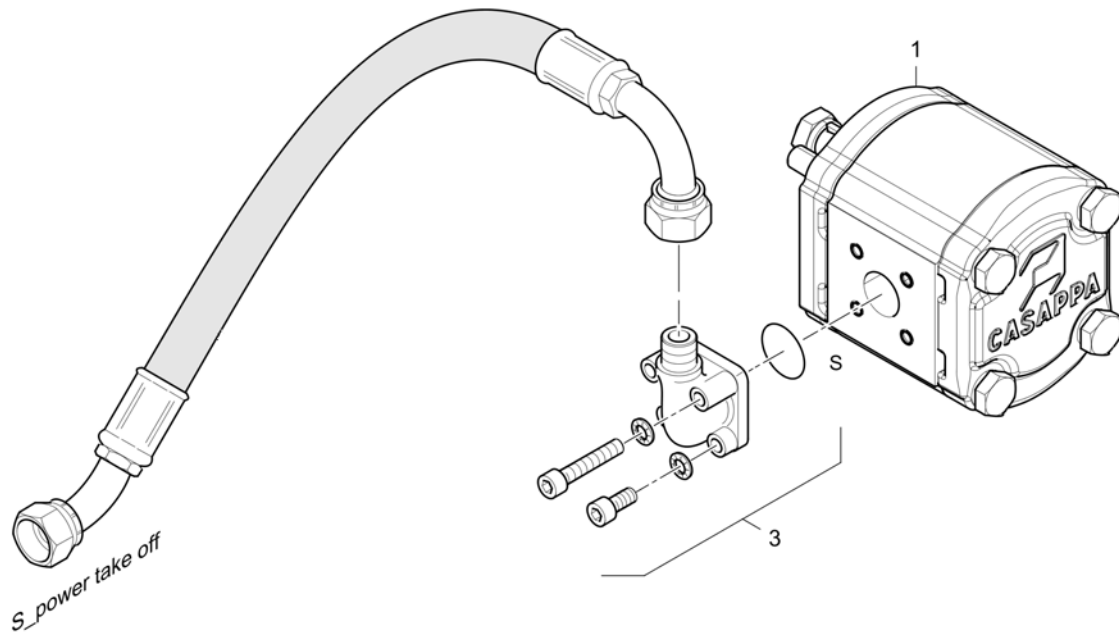

Without hydr. tamper 4812227613 Without hydr. tamper

Item	Part No.	Name	Qty	L	C	SN INFO
1	4812045581	Gear pump	1			
3	4812015397	Flange joint	1