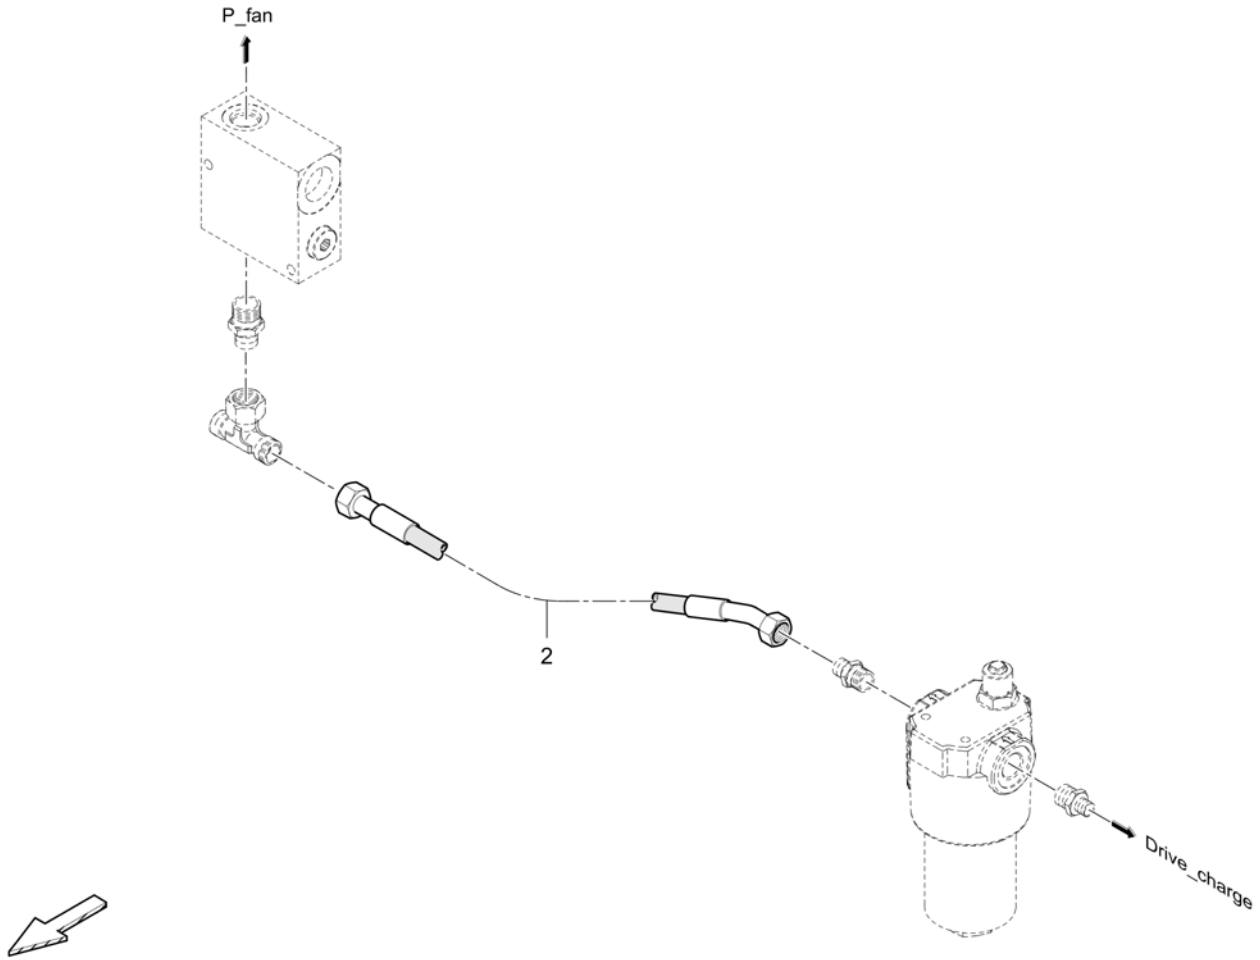

Without fume control 4812227605 Without fume control

Item	Part No.	Name	Qty	L	C	SN INFO
2	4812013475	Hose	1