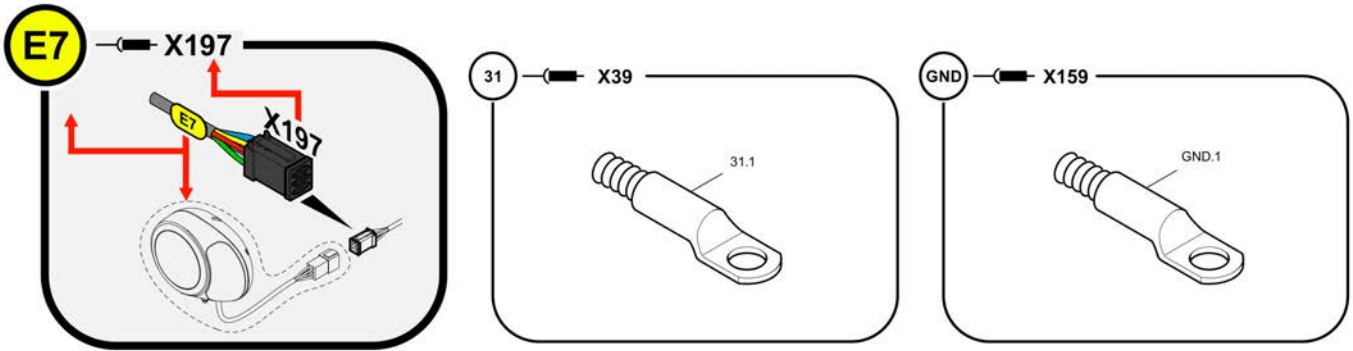

4812017376 Wiring 4812012313 Cable W16

Item	Part No.	Name	Qty	L	C	SN INFO
31		Electrical components			31-X39	
31.1	4812047328	Cable lug	1			
GND		Electrical components			GN D-X159	
GND.1	4812013435	Cable lug	1