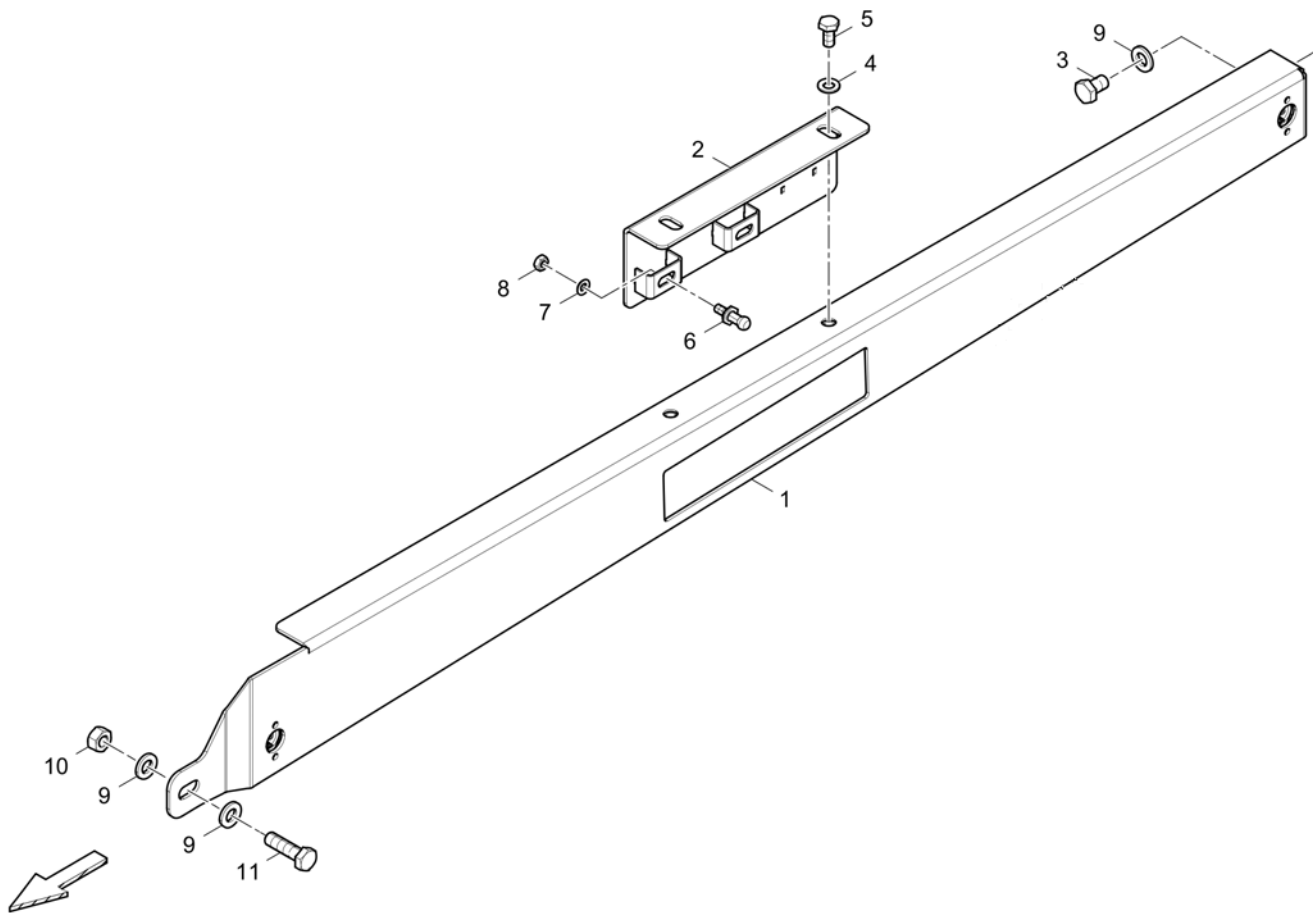

Support plate, l.h. 4812215155 Support plate, l.h.

Item	Part No.	Name	Qty	L	C	SN INFO
1	4812215157	Support plate, l.h.	1			
2	4812236016	Sheet	1			
3	0147135903	Hexagon bolt	2			
4	0301233500	Plain washer	2			
5	0147132203	Hex. head screw M8 x 16	2			
6	4812015291	Bolt	2			
7	0301232100	Plain washer	2			
8	5730015118	Hexagon nut	2			
9	0333310051	Lock washer	4			
10	0266211100	Nut hexagon	1			
11	0147136403	Hexagon bolt	1			

Refer to Parts Online for the most up to date information. The printed information might be outdated.

Fri Mar 23 13:04:16 UTC 2018