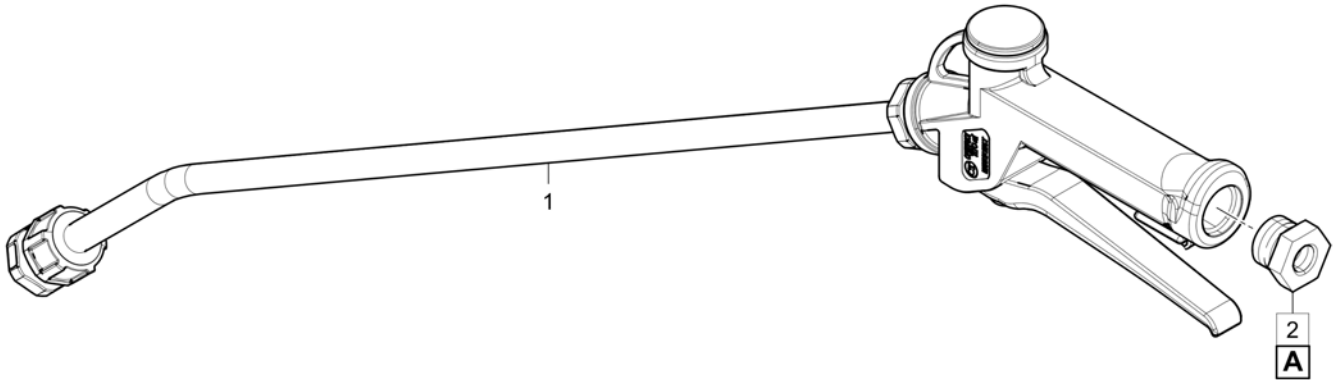

4812228696 Emulsion spray system 4812216031 Spray arm

Item	Part No.	Name	Qty	L	C	SN INFO
1	4812216024	Spray arm	1			
2	4812216049	Thread reduction	1			
3	4812216056	Glue	0,02