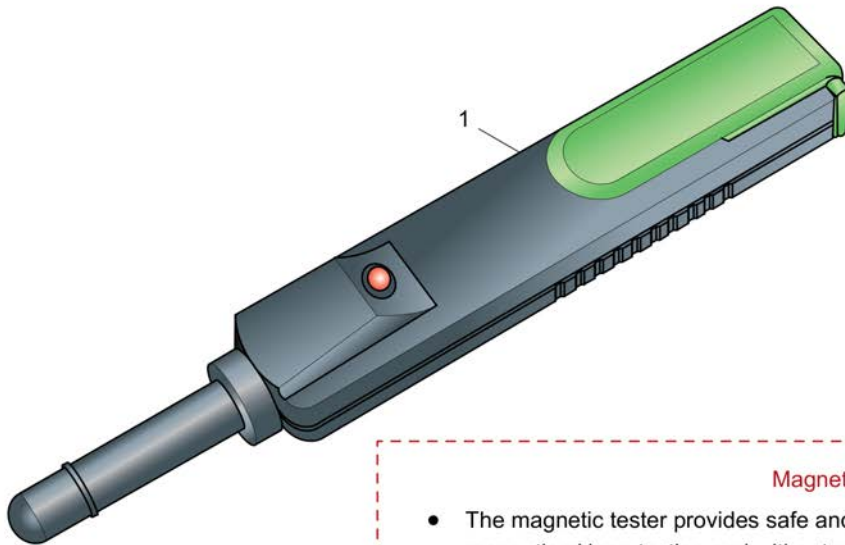

Special tool Magnet tester

Magnet tester

- The magnetic tester provides safe and simple checking for the presence of magnetism. Upon testing and without metallic contact, the lamp lights immediately where there is a magnetic field (e.g. an activated coil in a solenoid valve).
- Equipment can be tested without having to switch it off and magnetic coils can often be tested through their protective cover, saving hours of dismantling time.
- Powerful red light in the tip to indicate presence of a magnetic field
- Easy to use
- Solenoid valves in hydraulic control equipment can easily be tested
- Test relays with coils and electrically controlled solenoid valves in all types of machines

Item	Part No.	Name	Qty	L	C	SN INFO
1	4700485400	Magnet tester	1