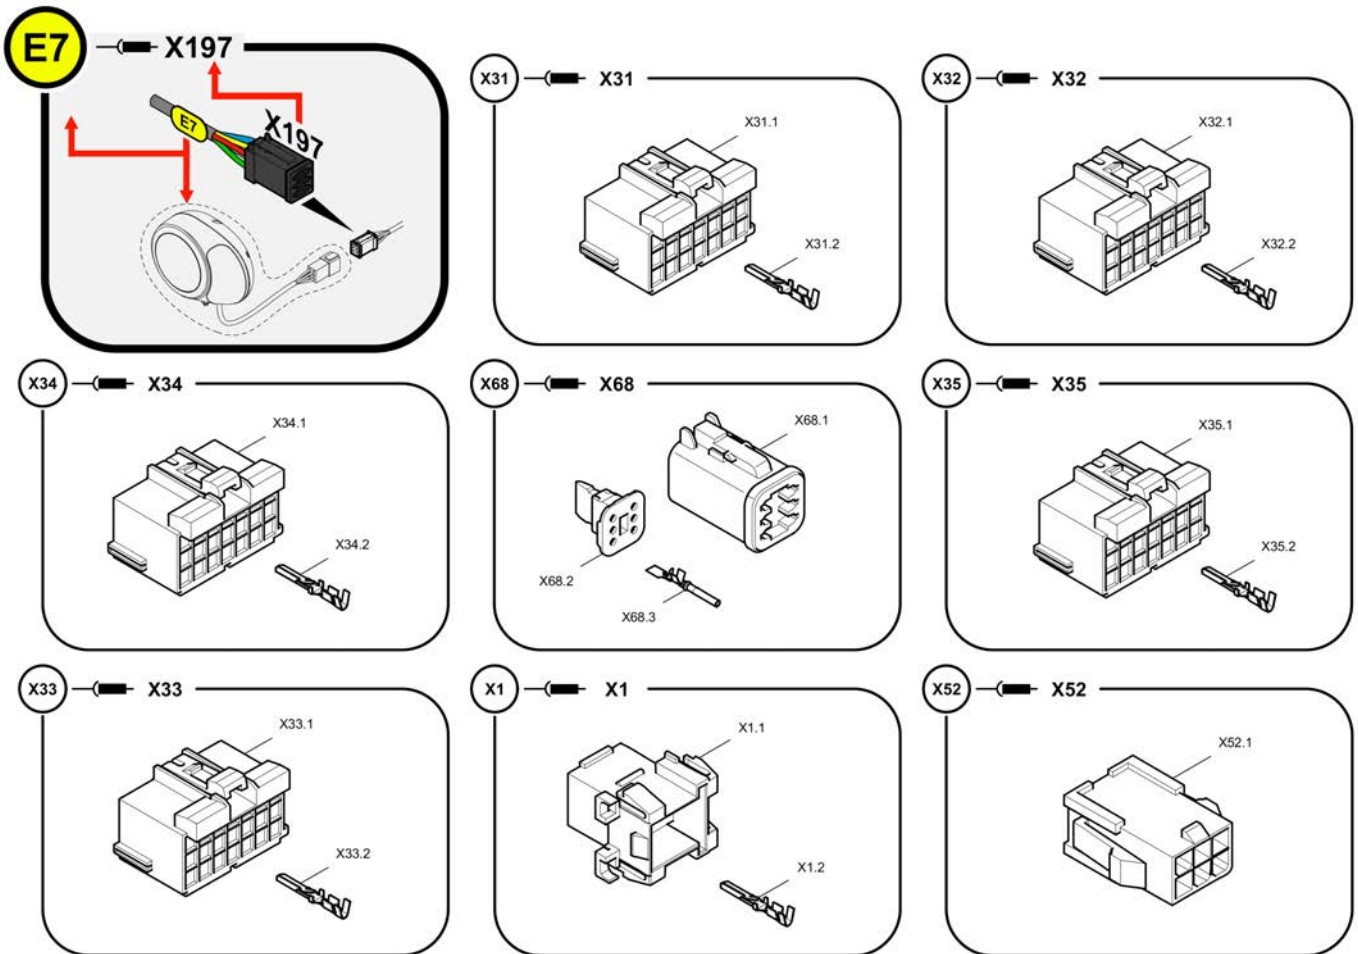

4812016174 Operating panel 4812016568 Cable W21