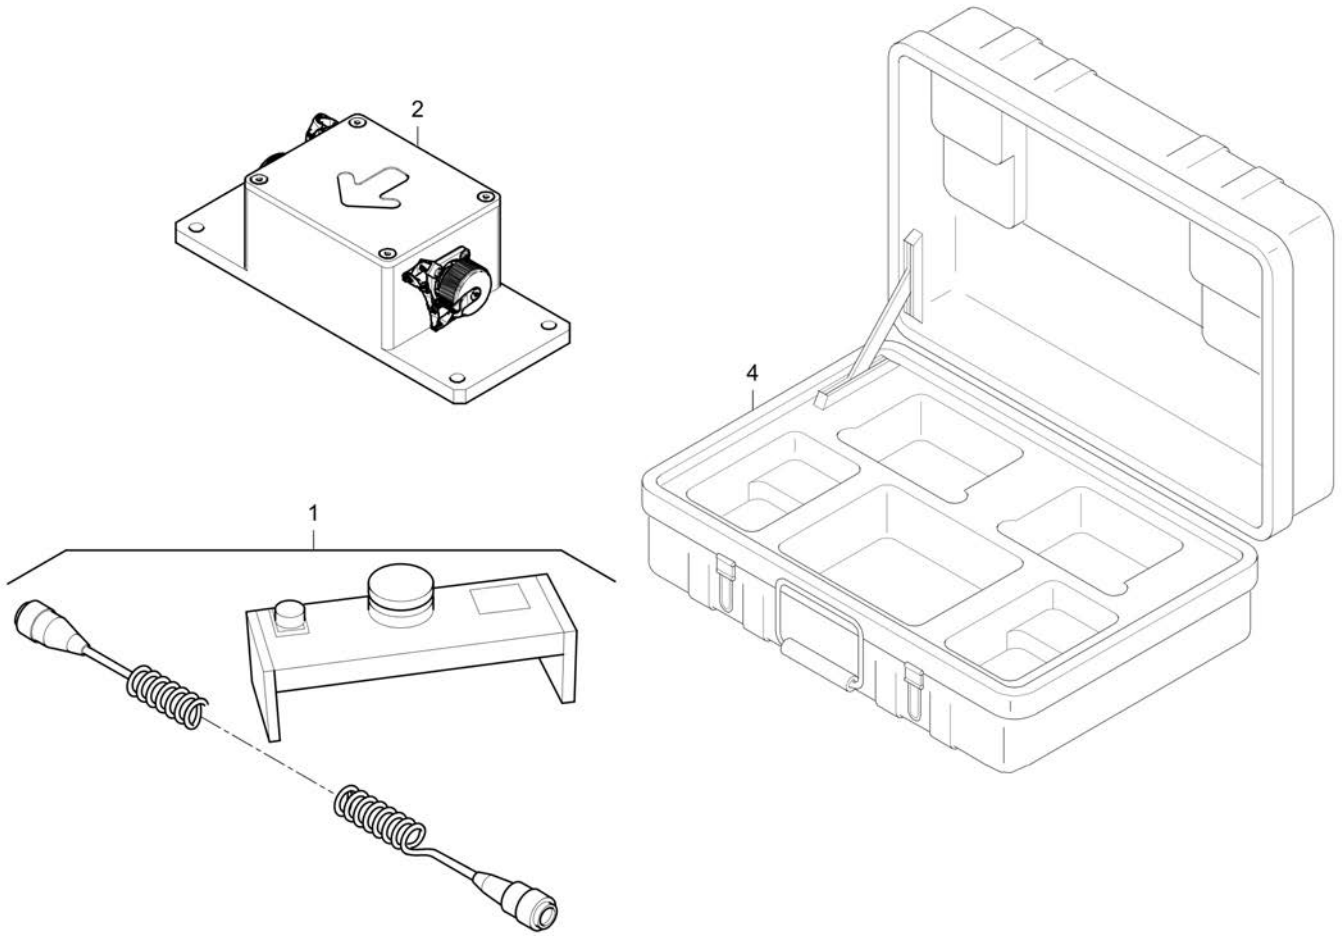

4812004662 CAN-sensor kit 1+1 4812004662 CAN-sensor kit 1+1

Item	Part No.	Name	Qty	L	C	SN INFO
1	4812038541	Sonic-Ski	1			
2	D900626011	Slope transmitter	1			
4	4812011781	Box MOBA-Matic	1