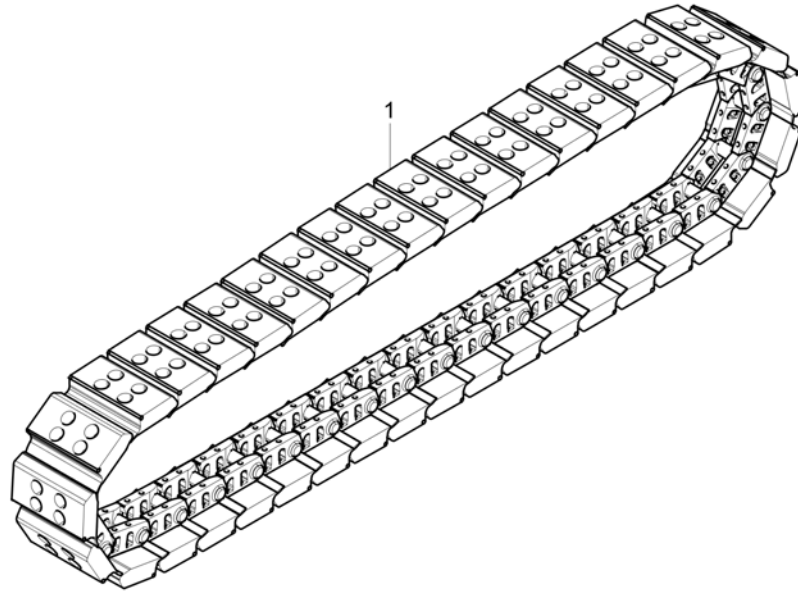

Track chain 4812233976 Track chain

Item	Part No.	Name	Qty	L	C	SN INFO
1	4812007389	Chain with rubber plates	1