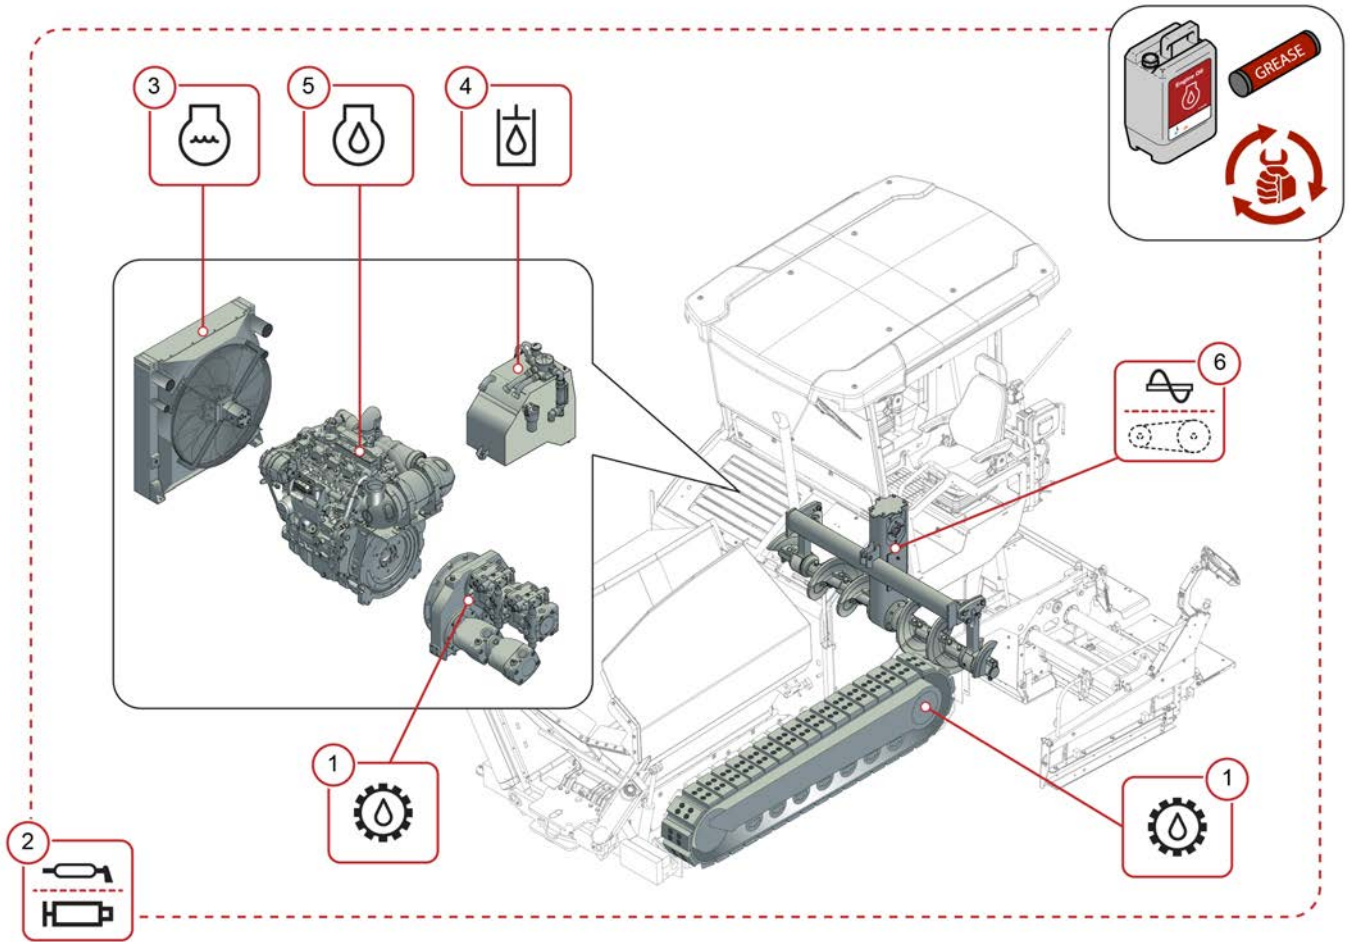

Lubricants Lubricants and operating substances

Item	Part No.	Name	Qty	L	C	SN INFO
1	4812030103	Gear oil 200 20 l	1			
1	4812030102	Gear oil 200 5 l	1			
2	4812030095	Grease / 1 cartridge	1			
2	4812037402	Grease / 12 cartridges / 12 Kart.	1			
3	2658326217	AC coolant 100 / 20 ltr.	1			
4	9106230320	Hydraulic oil 100 / 209 ltr.	1			
4	9106230321	Hydraulic oil 100 / 20 ltr.	1			
4	9106230323	Hydraulic 120 Bio / 20 ltr.	1			
4	9106230322	Hydraulic 120 Bio / 209 ltr.	1			
5	4812161855	Dynapac Engine oil 200, 5 Liter/1.32 Gallon	1			
5	1630047200	Can Paroil E Mission Green 20 Liter/5.3 Gallon	1			
5	1630047300	Container Paroil E Mission Green 1000 Liter/264.1 Gallon	1			
6	4812041939	Dynapac Auger grease 0,4 kg	1			

Refer to Parts Online for the most up to date information. The printed information might be outdated.

Fri Mar 23 13:03:46 UTC 2018