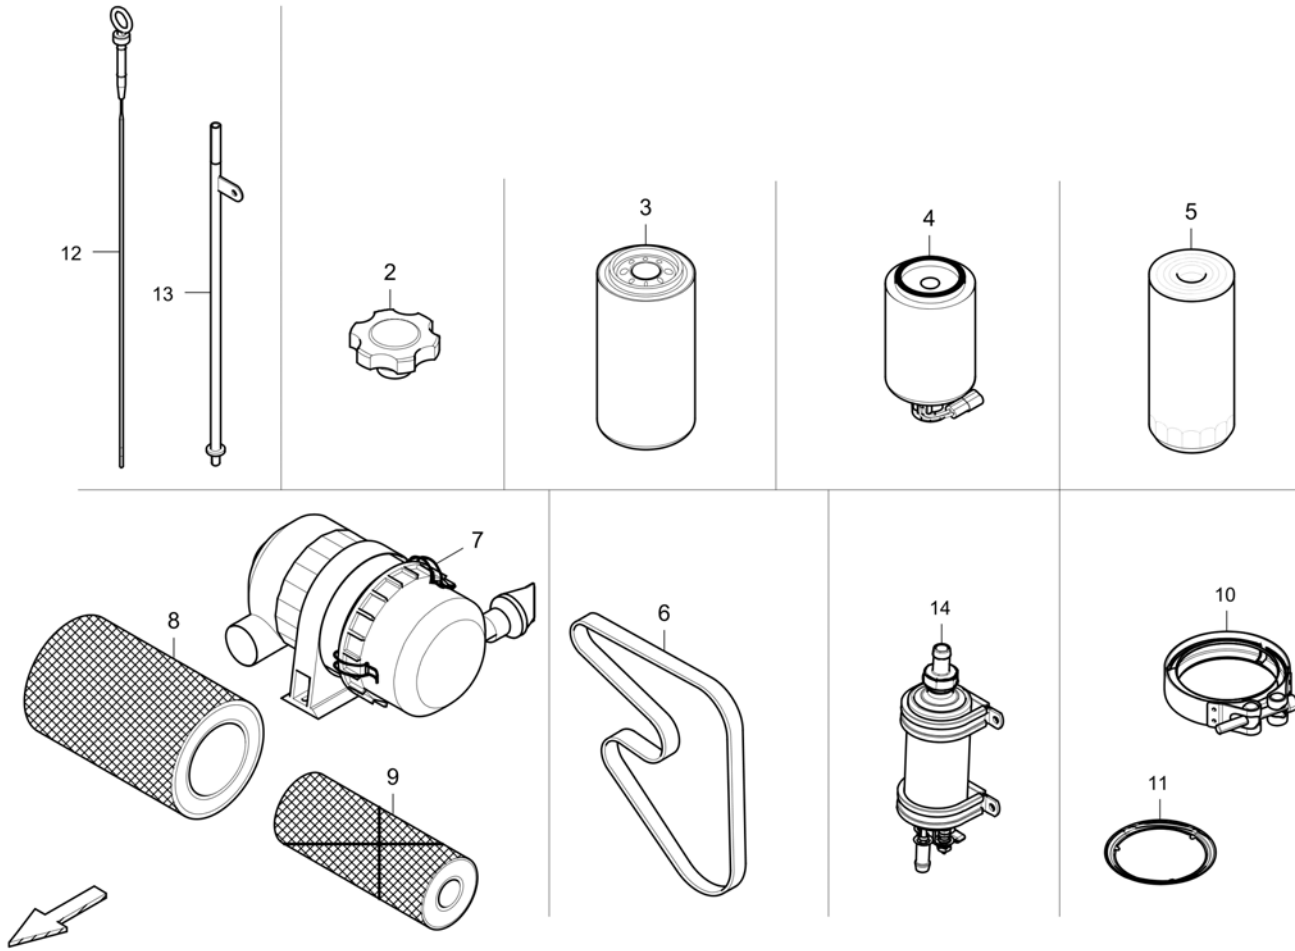

Service parts TD 2.9 L04 TIER4 Service parts TD 2.9 L04 TIER4

Item	Part No.	Name	Qty	L	C	SN INFO
2	D900505684	Cap / oil	1			
3	4700939515	Oil filter	1			
4	4812009694	Fuel prefilter	1			
5	4812009698	Fuel filter	1			
6	4812009695	V-Belt	1			
7	4812009699	Air filter	1			
8	D900505693	Filter element	1			
9	D900505692	Filter element	1			
10	4812009696	Clamp	1	A		
11	4812009697	Sealing	1	A		
12	4812012282	Dipstick	1			
13	4812012284	Guide tube	1			
14	4812161294	Fuel pump	1			

Comments for Page: Service parts TD 2.9 L04 TIER4

(L)OCAL REMARKS