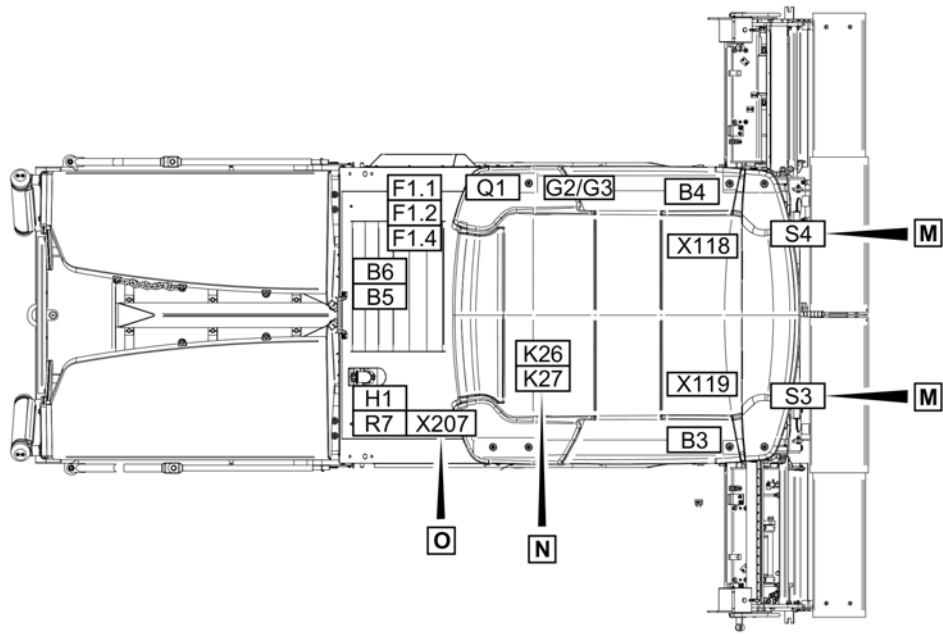

Refer to Parts Online for the most up to date information. The printed information might be outdated.

Fri Mar 23 13:06:44 UTC 2018