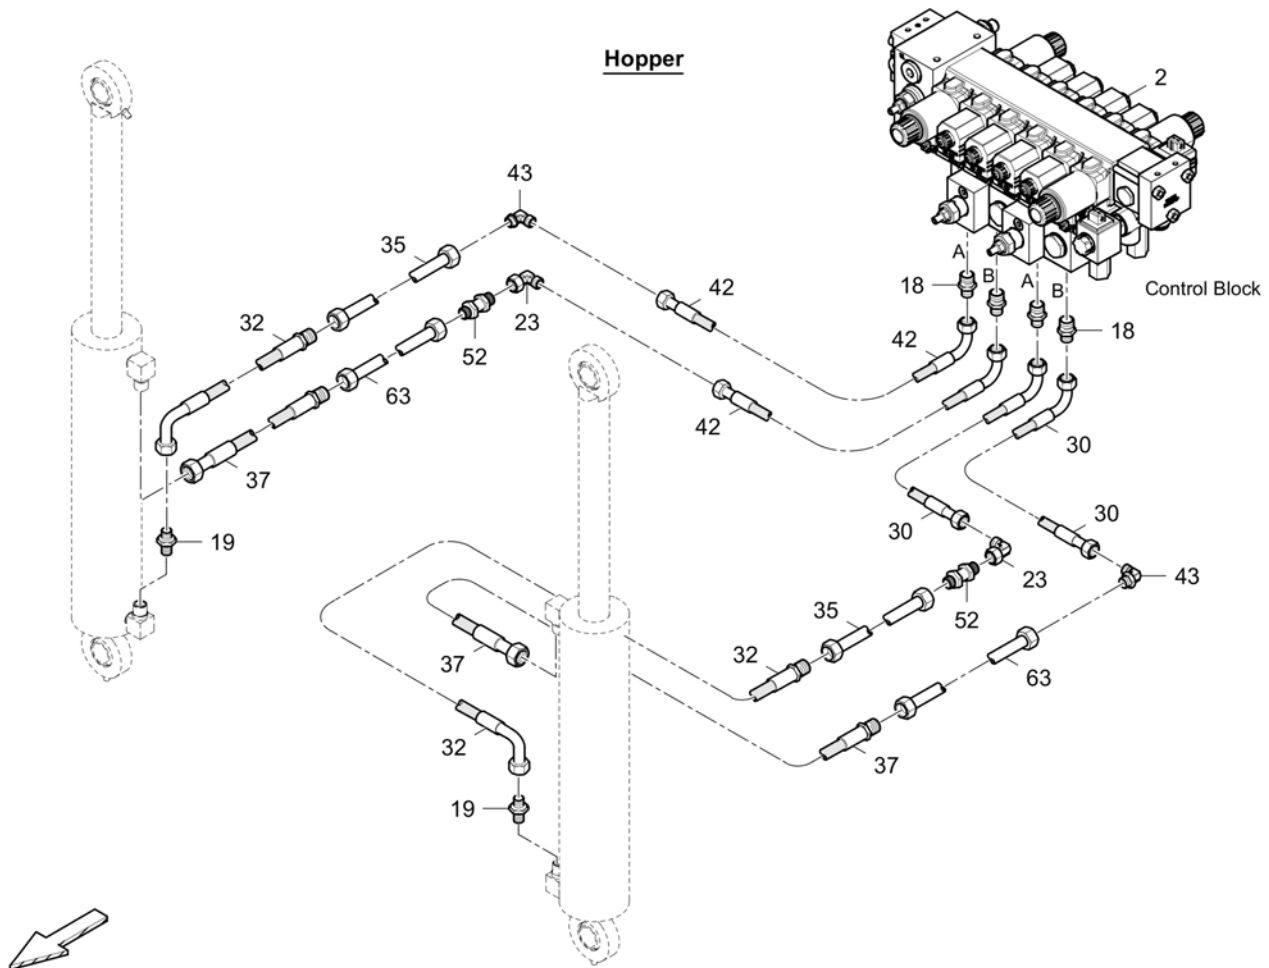

Item	Part No.	Name	Qty	L	C	SN INFO
2	4812018005	Control block	1			
7	4812045781	Male connector	1			
8	D961935108	Straight double-ended union	4			
9	D961935128	Straight double-ended union	1			
10	D961935234	Male connector	2			
11	D961935206	Male connector	1			
12	D961941086	Male connector	4			
13	D961917011	Elbow socket	1			
14	D961935111	Straight double-ended union	1			
15	D961935106	Male connector	3			
16	D961935103	Straight double-ended union	6			
17	D961772617	Test connector	1			
18	D961941073	Male connector	4			
19	D961353009	Male connector	2			
20	D961919006	Stud	3			
21	D961355037	Swivel nut branch tee	1			
22	D961917006	Elbow socket	2			