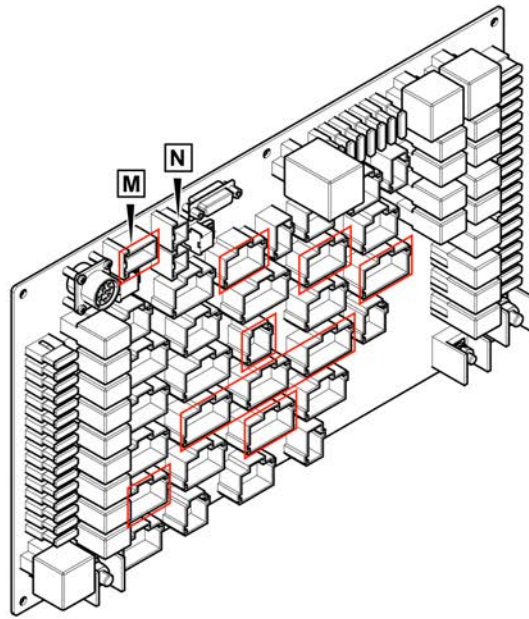

Item	Part No.	Name	Qty	L	C	SN INFO
1	D977180601	Resistor	3			
2	4812016572	Master, programmed	2			
4	D977454257	Fuse	1			
5	D977454250	Fuse	1			
6	D977454249	Fuse	1			
7	D977454258	Fuse 30 Amp.	1			
8	4812011488	Central Electric. Distrib.Unit	1			
10	D977730409	Relay	1			
12	D977730412	Micro relay	15			
13	D977454254	Fuse	1			
14	D977454252	Fuse	1			
47	4812016888	Cable W68	1			
49	4812014443	Cable W30	1			
50	4812228999A	Junction box	1			Valid from s/n G002085, 2125, ff
51	4812017201	Plug	1			

Refer to Parts Online for the most up to date information. The printed information might be outdated.

Fri Mar 23 13:07:07 UTC 2018