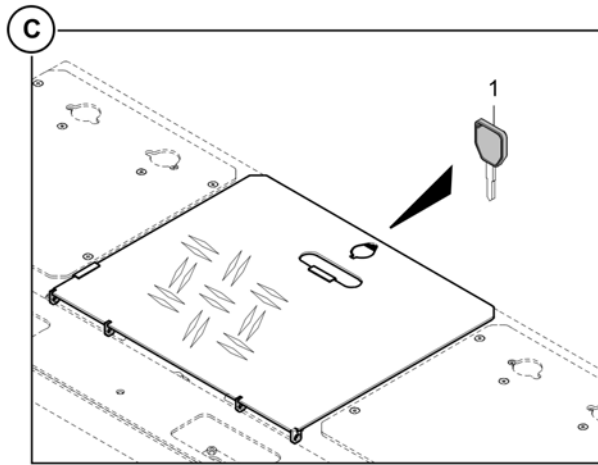

Spare key Spare key

Item	Part No.	Name	Qty	L	C	SN INFO
1	1615727100	Key	1			
2	4812025301	Ignition key	1