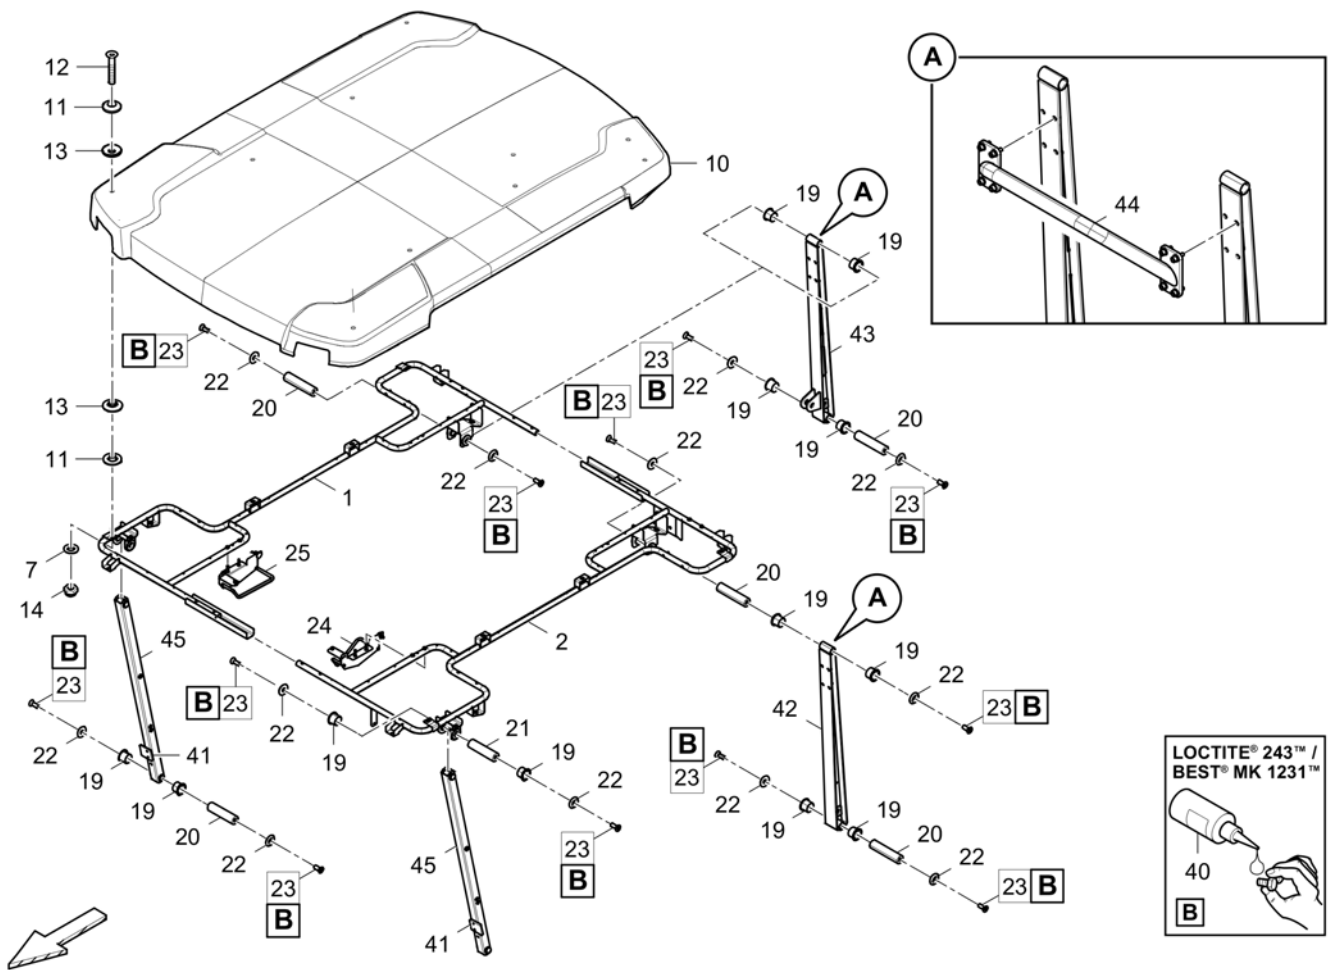

Roof frame 4812236094 Roof frame

Refer to Parts Online for the most up to date information. The printed information might be outdated.

Fri Mar 23 13:04:49 UTC 2018