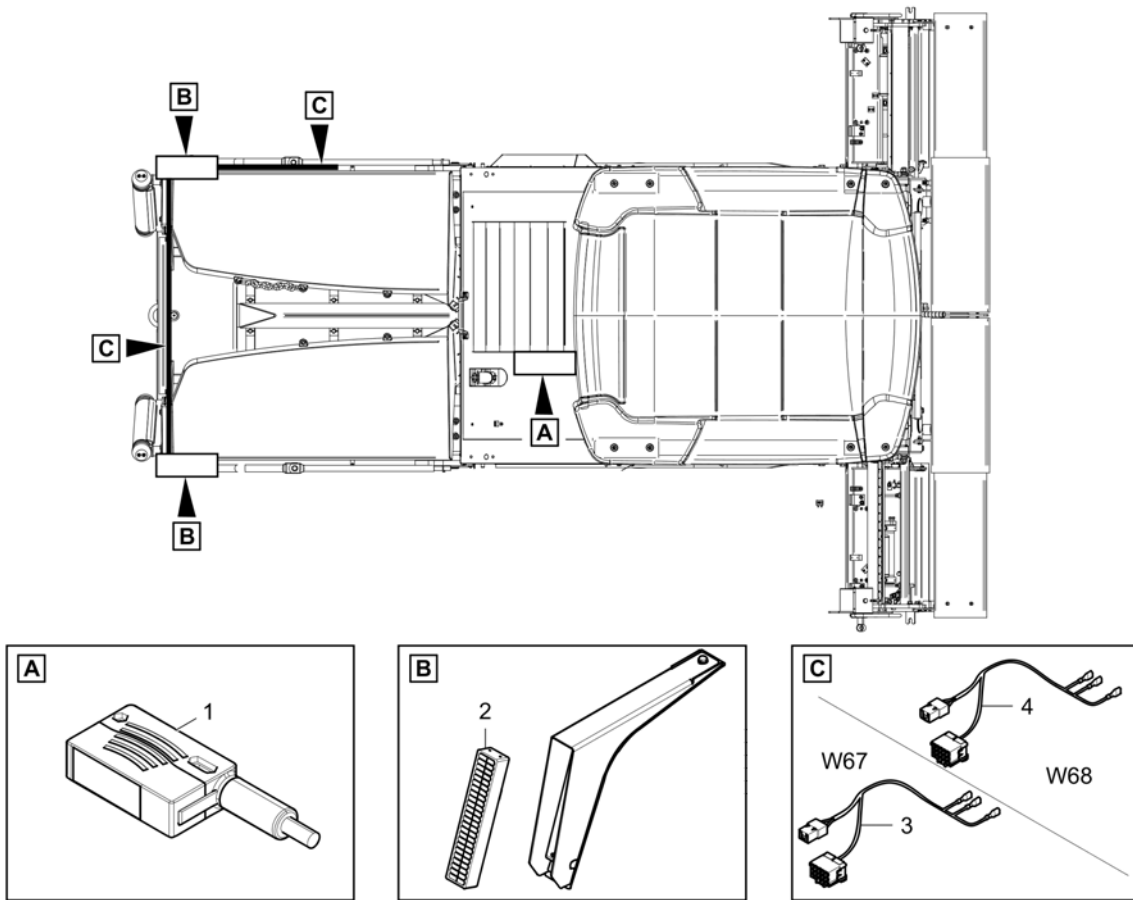

Electric 4812018144 Electric

Refer to Parts Online for the most up to date information. The printed information might be outdated.

Fri Mar 23 13:09:02 UTC 2018