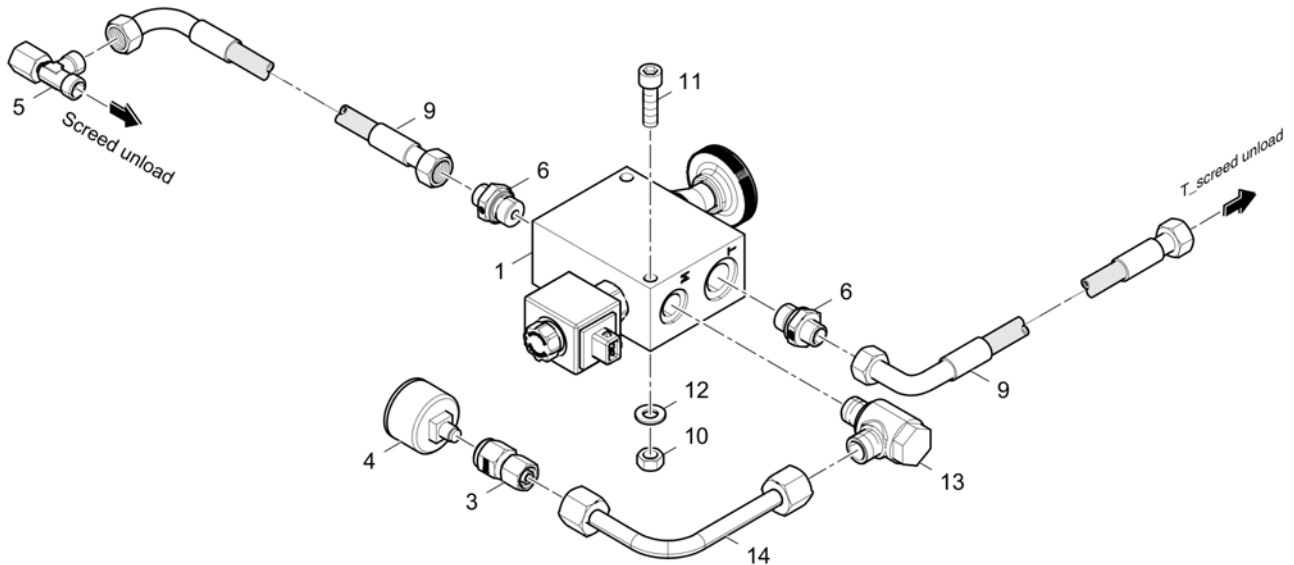

4812018528 Hydr. screed unload 4812018528 Hyd. screed unload

Item	Part No.	Name	Qty	L	C	SN INFO
1		Pressure relief valve	1			
1.1	4812201542	Pressure relief valve	1			
1.1.2	4812201953	2/2 way valve	1			
1.1.3	4812017903	Coil	1			
1.1.4	4812017912	Pressure relief valve	1			
3	D961131106	Pressure gauge union	1			
4	D956201111	Pressure gauge	1			
5	D961919006	Stud	1			
6	D961935103	Straight double-ended union	2			
9	4812006199	Hose	2			
10	5730015118	Hexagon nut	2			
11	0211125603	Hexagon socket head cap screw	2			
12	0301232100	Plain washer	2			
13	D961354051	Pressure banjo fittings	1			
14	4812033237	Pipeline	1			

Refer to Parts Online for the most up to date information. The printed information might be outdated.

Fri Mar 23 13:09:15 UTC 2018