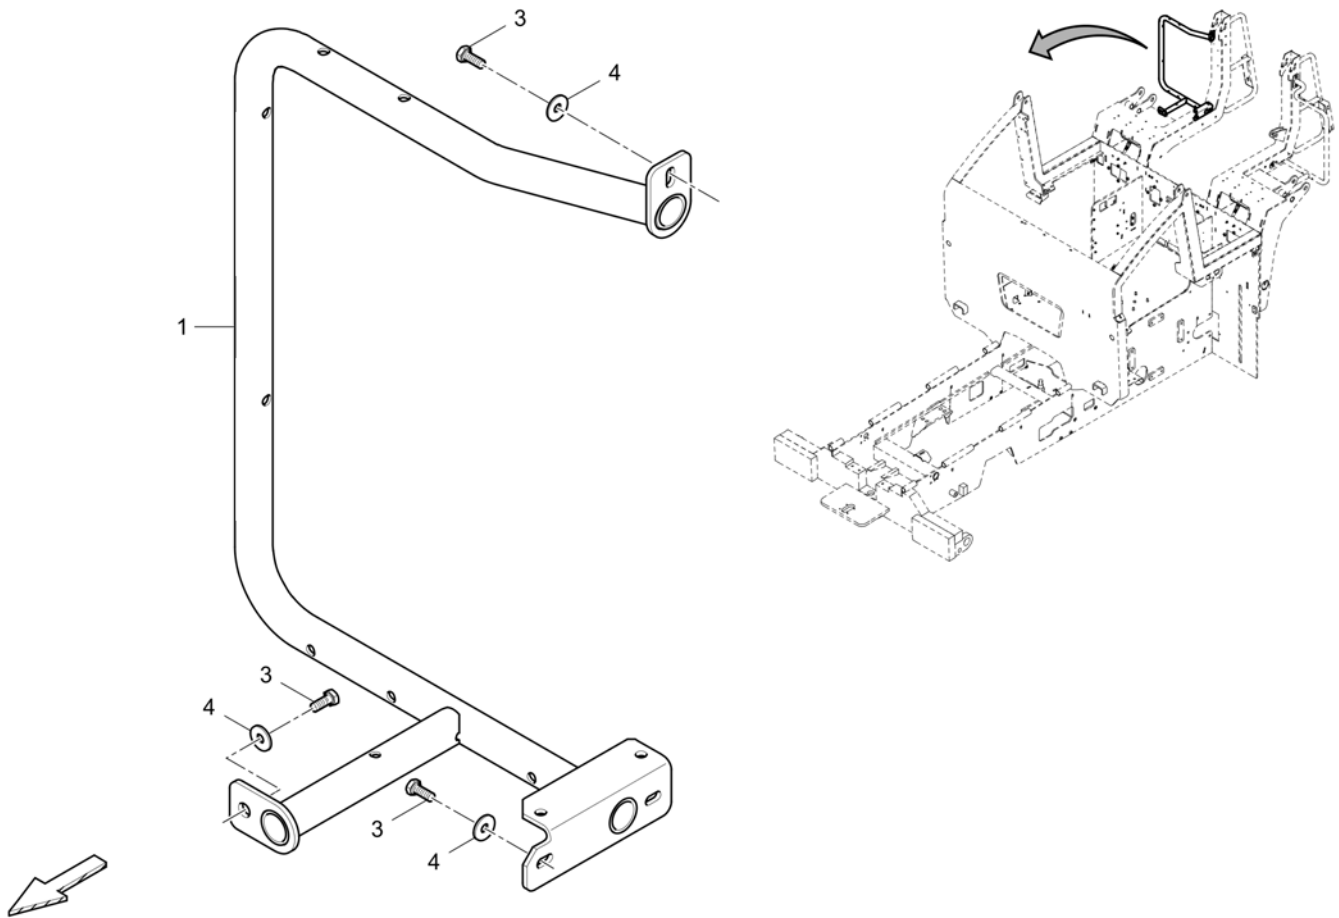

Ascent, r.h. 4812228661A Ascent, r.h.

Item	Part No.	Name	Qty	L	C	SN INFO
1	4812232845	Stair rail	1			
3	0147132303	Hexagon bolt	4			
4	D939570014	Washer	4