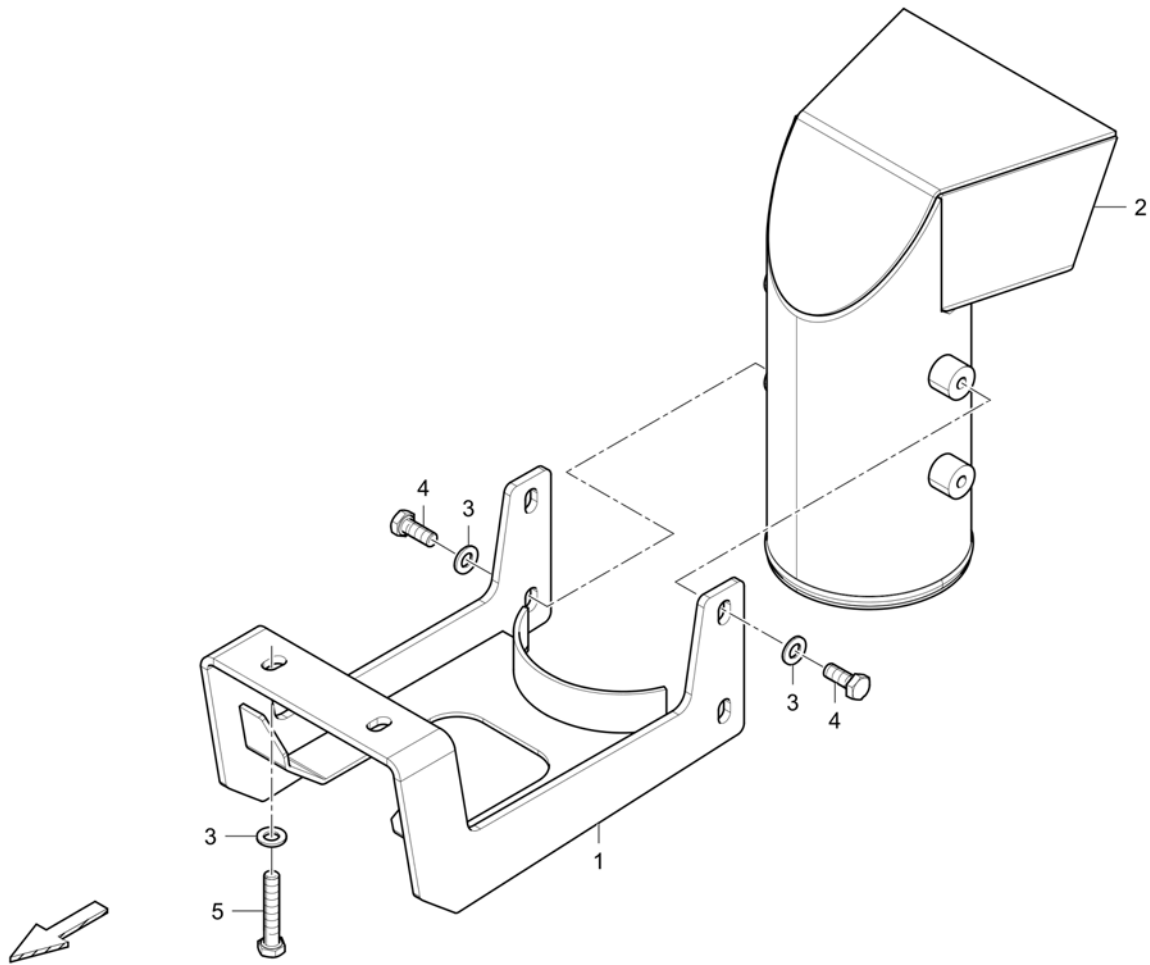

Exhaust pipe 4812232965 Exhaust pipe

Item	Part No.	Name	Qty	L	C	SN INFO
1	4812232905	Center support	1			
2	4812232906	Exhaust pipe	1			
3	4700600006	Washer	6			
4	0147110836	Hexagon head screw	4			
5	0147132903	Screw	2