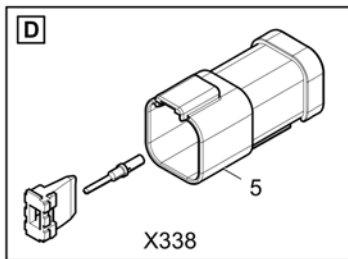

Item	Part No.	Name	Qty	L	C	SN INFO
1	4812023337	Sensor	1			
1.1	4812017787	Sensor	1			
2	4812016267	Display	2			
3	4812016890	Cable W67	1			
4	4812016888	Cable W68	1			
5	4812018135	Bridge plug	1			
5.1	D977180601	Resistor	1			
5.2	4812009413	Plug	1			
5.3	4812031120	Male contact	2			
5.4	4812034976	Key	1			
6	4812019021	DC/DC transformer	1			
8	4812202913	Head band	1			

Refer to Parts Online for the most up to date information. The printed information might be outdated.

Fri Mar 23 13:09:03 UTC 2018