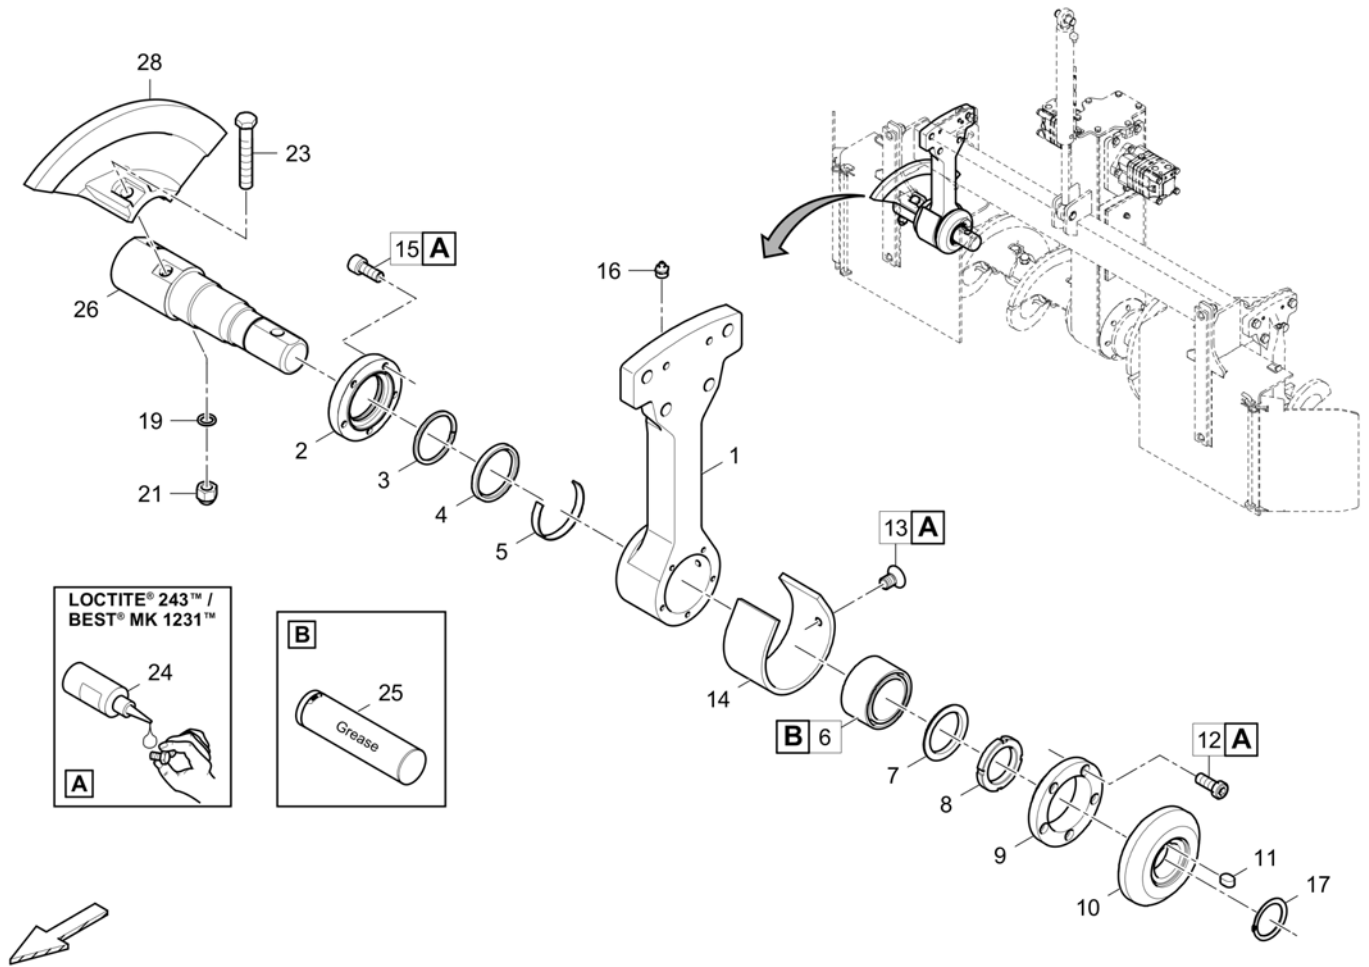

Outer support, r.h. 4812013740 Outer support, r.h.

Item	Part No.	Name	Qty	L	C	SN INFO
1	D438080305	Bearing housing	1			
2	D438080303	Thrust washer, outer	1			
3	D390000021	Sealing	1			
4	D936654211	Shaft sealing ring	1			
5	D438080306	Pressure ring	1			
6	D935225782	Bearing	1			
7	D438080304	Thrust washer	1			
8	D930550040	Shaft nut	1			
9	D438081202	Thrust washer	1			
10	D874181002	Thrust washer	1			
11	0337001032	Feather key	1			
12	0215001059	Hexagon socket head cap screw	5			
13	0216110038	Countersunk screw	1			
14	4738000726	Wear shield	1			
15	0211132303	Hex. socket screw	5			
16	4749300090	Grease nipple	1			

Refer to Parts Online for the most up to date information. The printed information might be outdated.

Fri Mar 23 13:05:57 UTC 2018