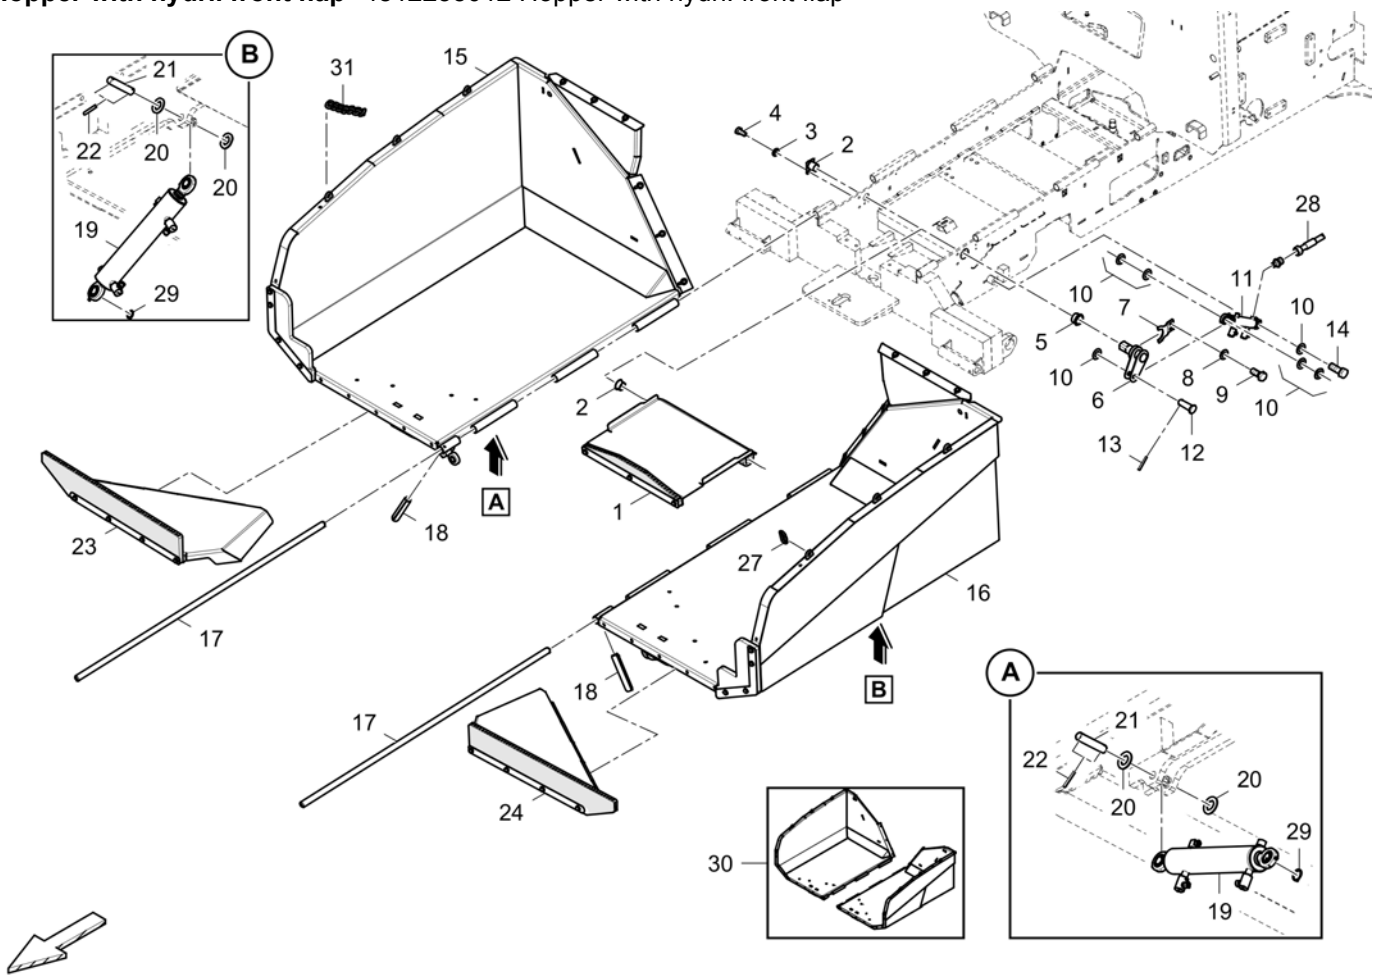

Hopper with hydrl. front flap 4812235012 Hopper with hydrl. front flap

Item	Part No.	Name	Qty	L	C	SN INFO
1	4812235604	Flap	1			
2	4812228096	Bearing flange	1			
3	0301234400	Plain washer	2			
4	0147136003	Screw cap	2			
5	4812016919	Flanged bush	1			
6	4812232388	Bearing flange	1			
7	4812232394	Lock plate	1			
8	0301233500	Plain washer	2			
9	0147132303	Hexagon bolt	2			
10	0300027413	Washer DIN125	6			
11	4812016099	Hydraulic cylinder	1			
11.1	4812016100	Hydraulic cylinder	1			
11.2	4812016102	Hydraulic cylinder				
11.3	4812201020	Hydraulic cylinder	1			
12	4812232438	Bolt	1			
13	D931500821	Clamping pin	1			

Refer to Parts Online for the most up to date information. The printed information might be outdated.

Fri Mar 23 13:04:05 UTC 2018