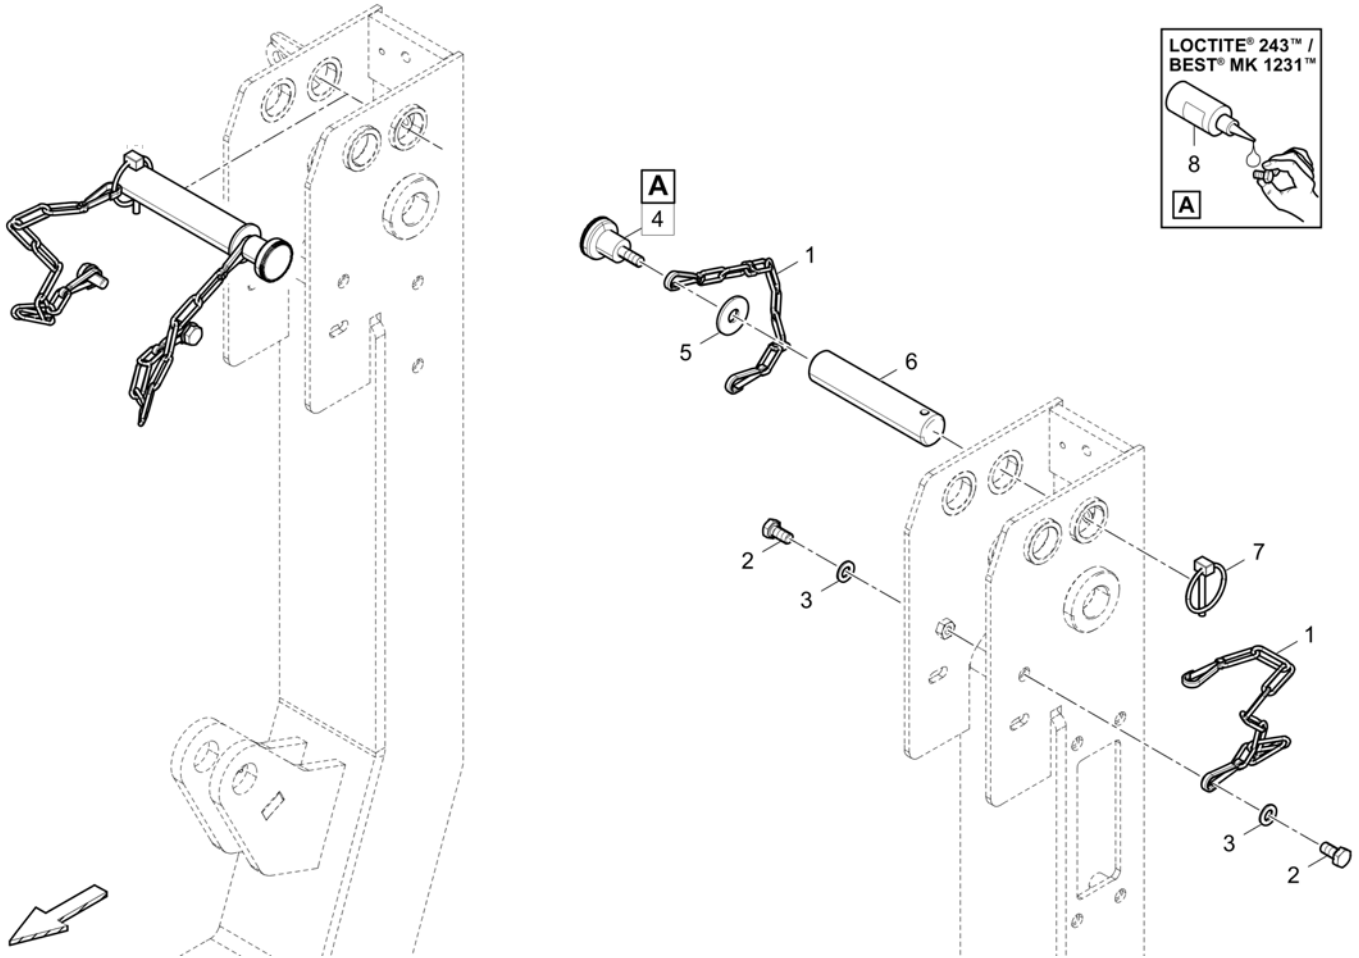

Socket pin 4812236815 Socket pin

Item	Part No.	Name	Qty	L	C	SN INFO
1	4812236861	Chain	2			
2	0147132203	Hex. head screw M8 x 16	2			
3	0301233500	Plain washer	2			
4	4812236934	Handle	1			
5	0300013038	Flat washer	1			
6	4812236818	Bolt	1			
7	D930290105	Hinged split pin	1			
8	4747400034	Thread locking	0,01