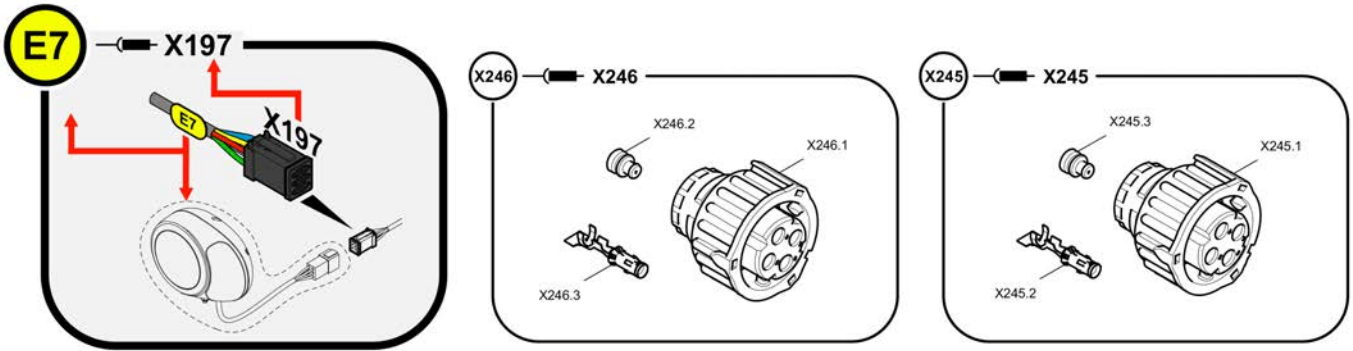

**4812017376 Wiring** D977436121 Ground strap

Item	Part No.	Name	Qty	L	C	SN INFO
1	D977436121	Ground strap	1			

**4812017376 Wiring** 4812013450 Cable W40

Item	Part No.	Name	Qty	L	C	SN INFO
X246		Electrical components			X24 6- X24 6	
X246.1	4812009732	Plug	1			
X246.2	4812033239	Single wire sealing	4			
X246.3	4812009756	Male contact	4			
X245		Electrical components			X24 5- X24 5	
X245.1	D977477113	Receptacle housing	1			
X245.2	4812033238	Female contact	4			
X245.3	4812033239	Single wire sealing	4			