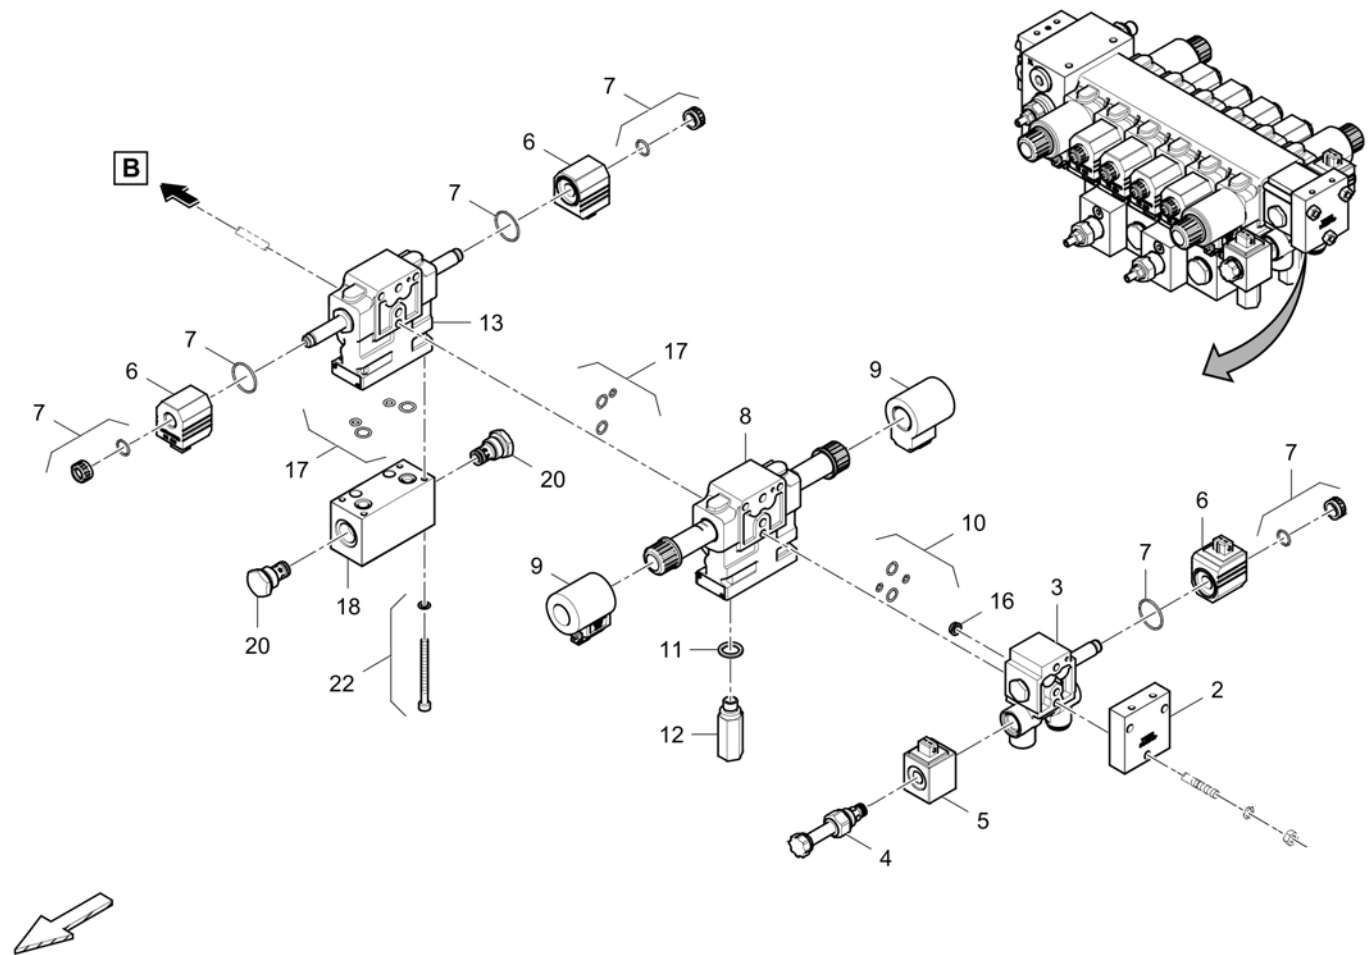

Item	Part No.	Name	Qty	L	C	SN INFO
2	4812017464	Closing plate	1			
3	4812017462	Contol block section	1			
3	4812023890	Contol block section	1			Valid from G002159, 2187, 2196, ff
4	4812011716	Pressure relief valve	1			
4	4812006136	Directional spool valve	1			Valid from G002159, 2187, 2196, ff
5	4812036469	Coil	1			
6	4812036468	Coil	1			
7	4812006108	Nut	1			
8	4812017458	Contol block section	1			
9	4812019040	Coil	1			
10	4812010311	Seal kit	1			
11	4812019496	Seal	1			
12	4812017409	Spacer	1			
13	4812017450	Contol block section	1			
14	4812017455	Closing plate	1			
15	4812017449	Contol block section	1			

Refer to Parts Online for the most up to date information. The printed information might be outdated.

Fri Mar 23 13:06:23 UTC 2018