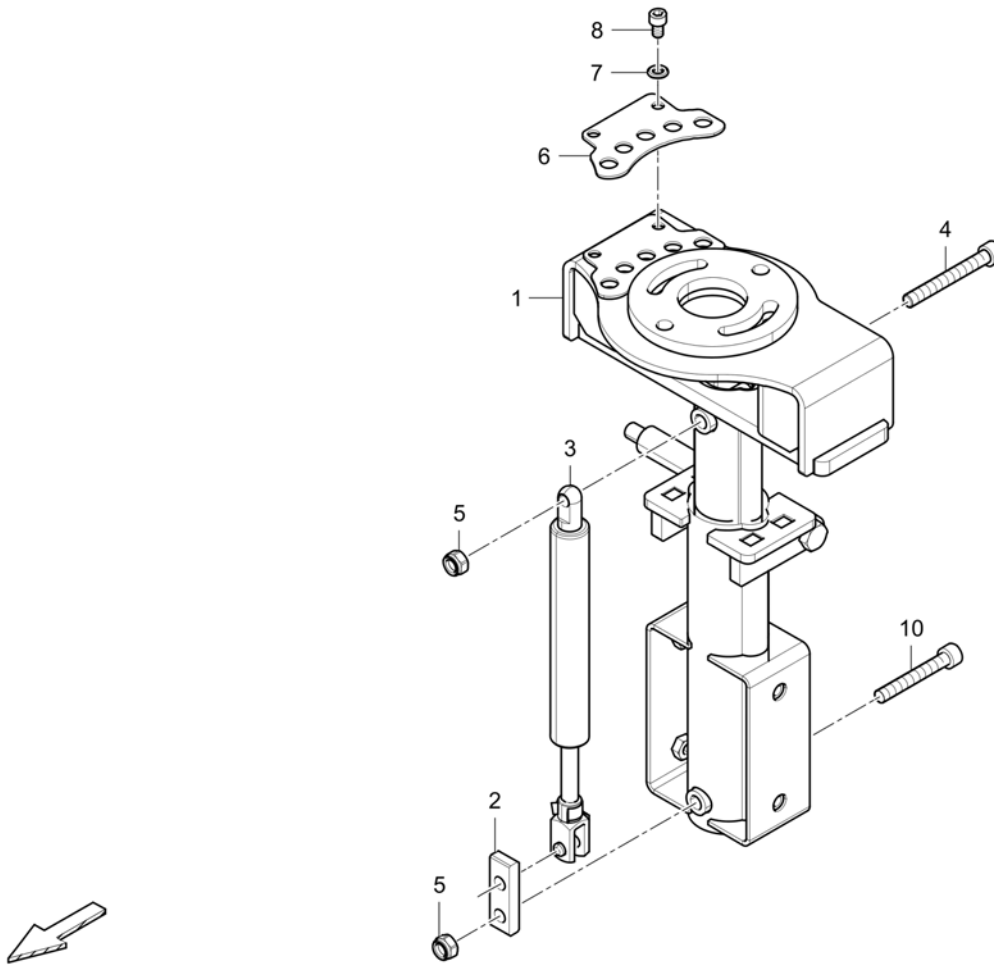

Clamping lever 4812230890 Clamping lever

Item	Part No.	Name	Qty	L	C	SN INFO
1	4812233983	Telescopic pipe set	1			
2	4812230889	Lever	1			
3	4812005200	Pneumatic spring	1			
4	0211196513	Hexagon socket head cap screw	1			
5	0291118554	Hexagon nut	2			
6	4812007153	Plate	1			
7	0301232100	Plain washer	2			
8	0211124303	Screw M6x10 ISO 4762	2			
10	0211133303	Screw slotted	1