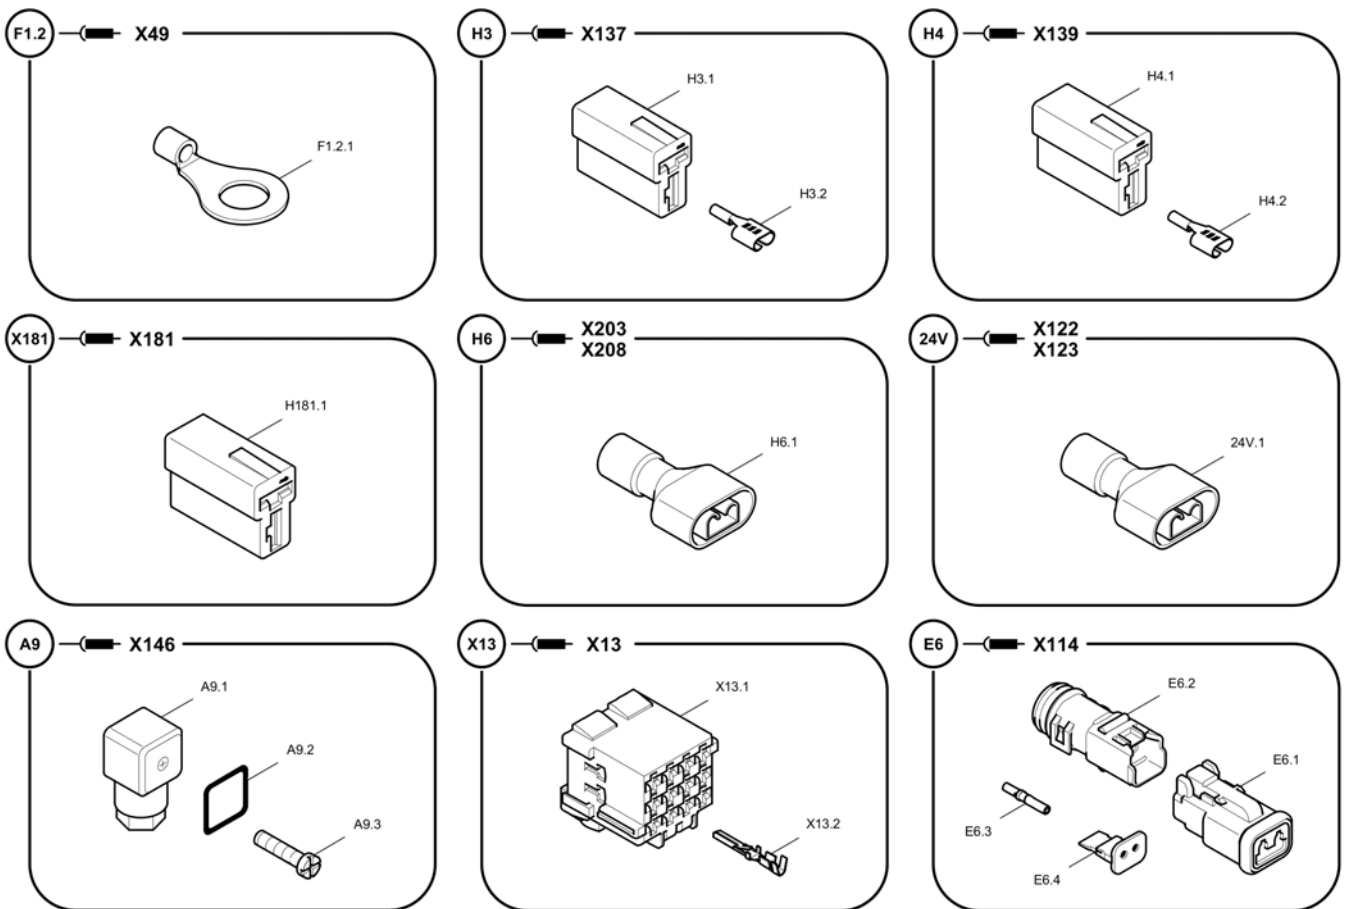

Refer to Parts Online for the most up to date information. The printed information might be outdated.

Fri Mar 23 13:07:37 UTC 2018