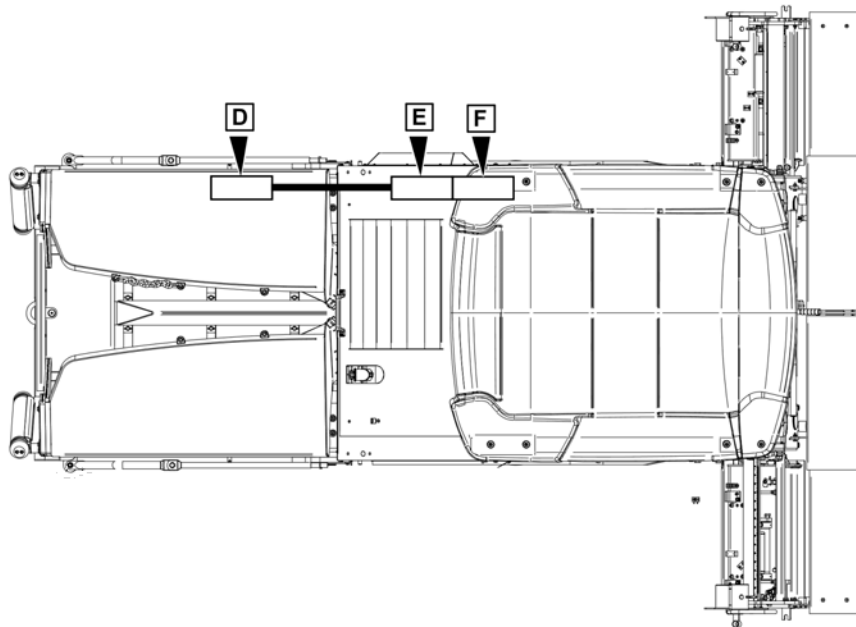

Item	Part No.	Name	Qty	L	C	SN INFO
1	4812023337	Sensor	1			
1.1	4812017787	Sensor	1			
2	4812016267	Display	2			
3	4812016890	Cable W67	1			
4	4812016888	Cable W68	1			
5	4812018135	Bridge plug	1			
5.1	D977180601	Resistor	1			
5.2	4812009413	Plug	1			
5.3	4812031120	Male contact	2			
5.4	4812034976	Key	1			
6	4812019021	DC/DC transformer	1			
8	4812202913	Head band	1			

Refer to Parts Online for the most up to date information. The printed information might be outdated.

Fri Mar 23 13:09:03 UTC 2018