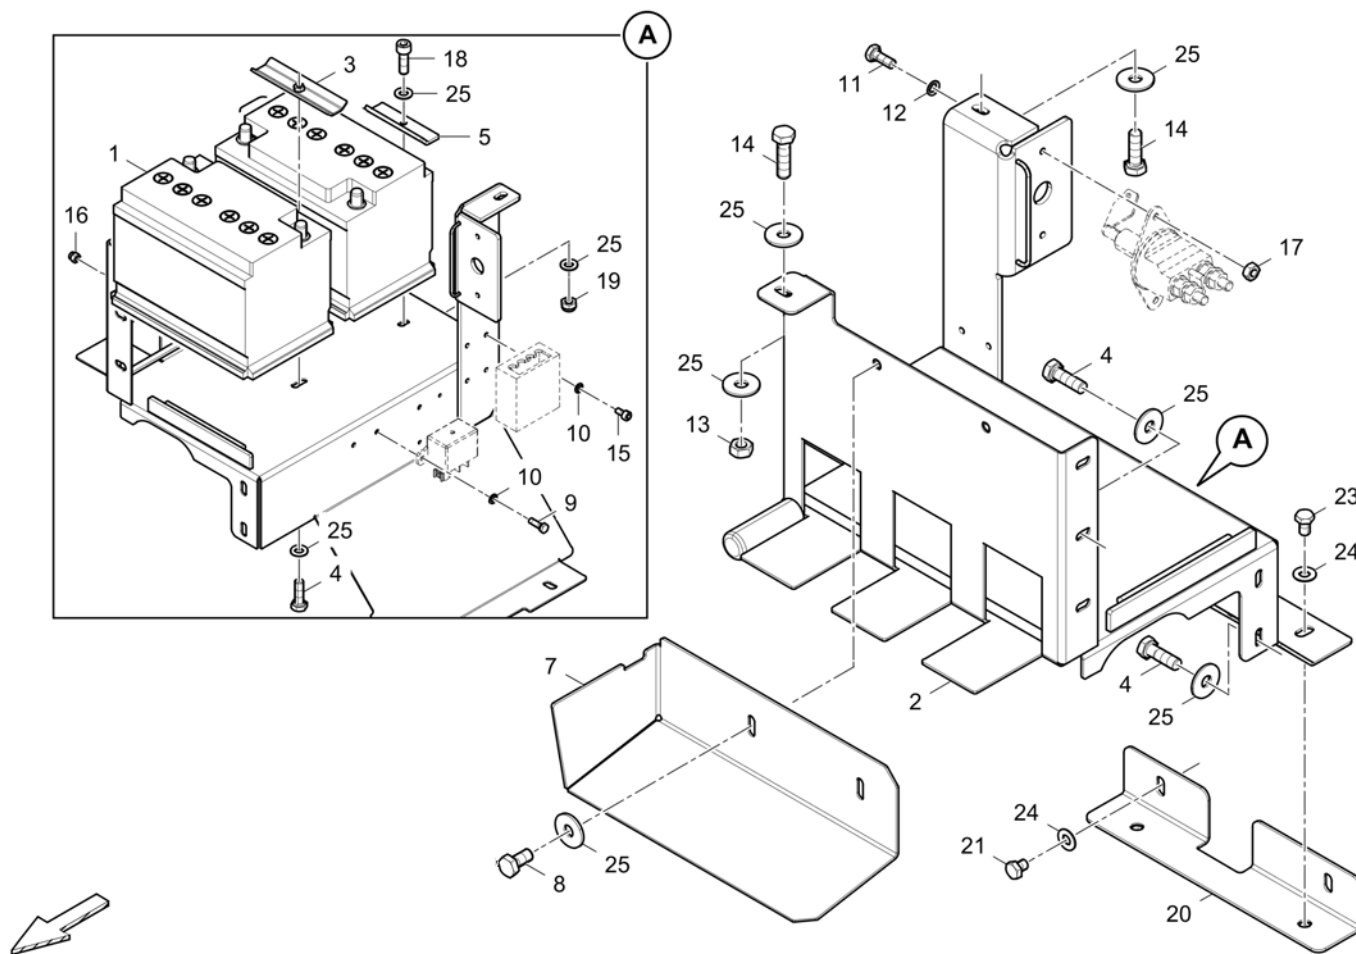

Battery support 4812236036 Battery support

Item	Part No.	Name	Qty	L	C	SN INFO
1	0975830014	Battery	2			
2	4812236037	Battery bracket	1			
3	4812228882	Clamping plate	1			
4	D938111282	Hex. screw	6			
5	4812011070	Battery bracket	1			
7	4812228553	Holder	1			
8	0147132203	Hex. head screw M8 x 16	2			
9	0147120703	Screw	2			
10	0333317507	Schnorr-lock washer	6			
11	0147124603	Screw	2			
12	0333310045	Schnorr-lock washer	2			
13	0266211000	Hexagon nut M8	1			
14	0147132603	Screw	2			
15	D937932164	Screw	4			
16	0291110700	Locknut	2			
17	5730015118	Hexagon nut	2			

Refer to Parts Online for the most up to date information. The printed information might be outdated.

Fri Mar 23 13:05:01 UTC 2018