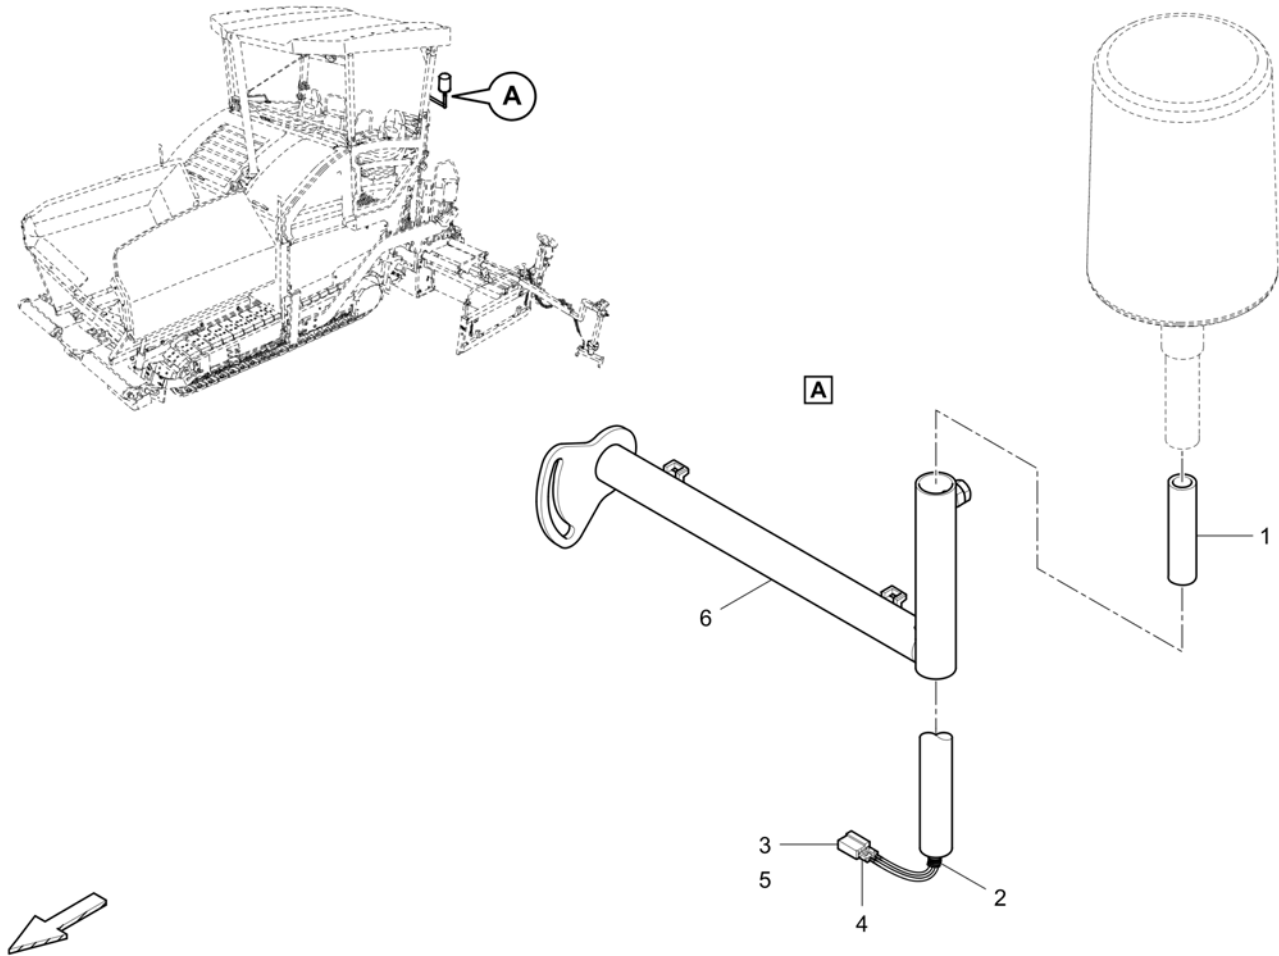

Item	Part No.	Name	Qty	L	C	SN INFO
1	4812012246	Slip-on pipe	1			
2	D977418854	Corrugated pipe x m	1			
3	D977330126	Plug housing	1			
4	4749100094	Flat plug sleeve	2			
5	D977396215	Plug	2			
6	4812011482	holder for rotaflare light	1			