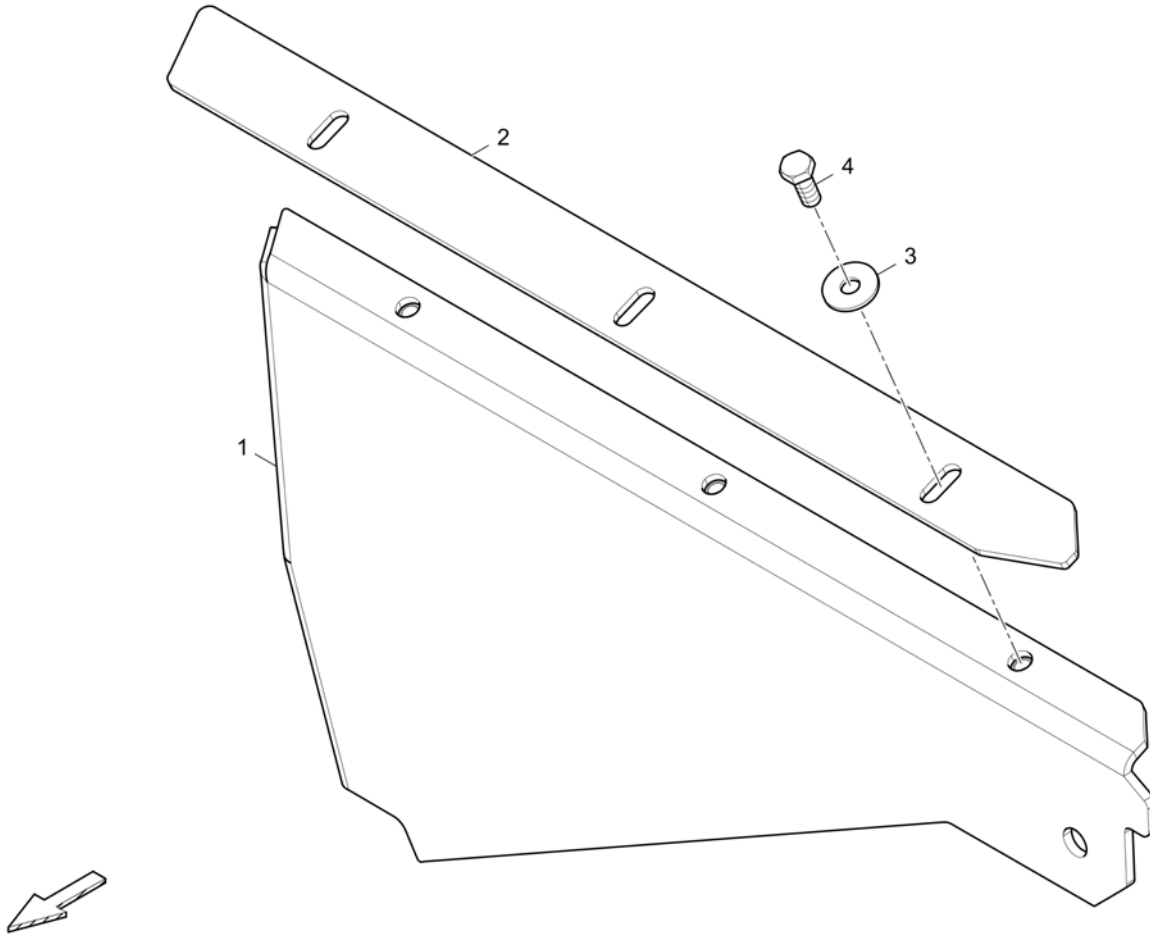

Covering flap, l.h. 4812234627 Covering flap, l.h.

Item	Part No.	Name	Qty	L	C	SN INFO
1	4812234629	Covering flap	1			
2	4812234613	Plate	1			
3	0300013038	Flat washer	3			
4	0147136203	Hex. head screw M10 x 25	3