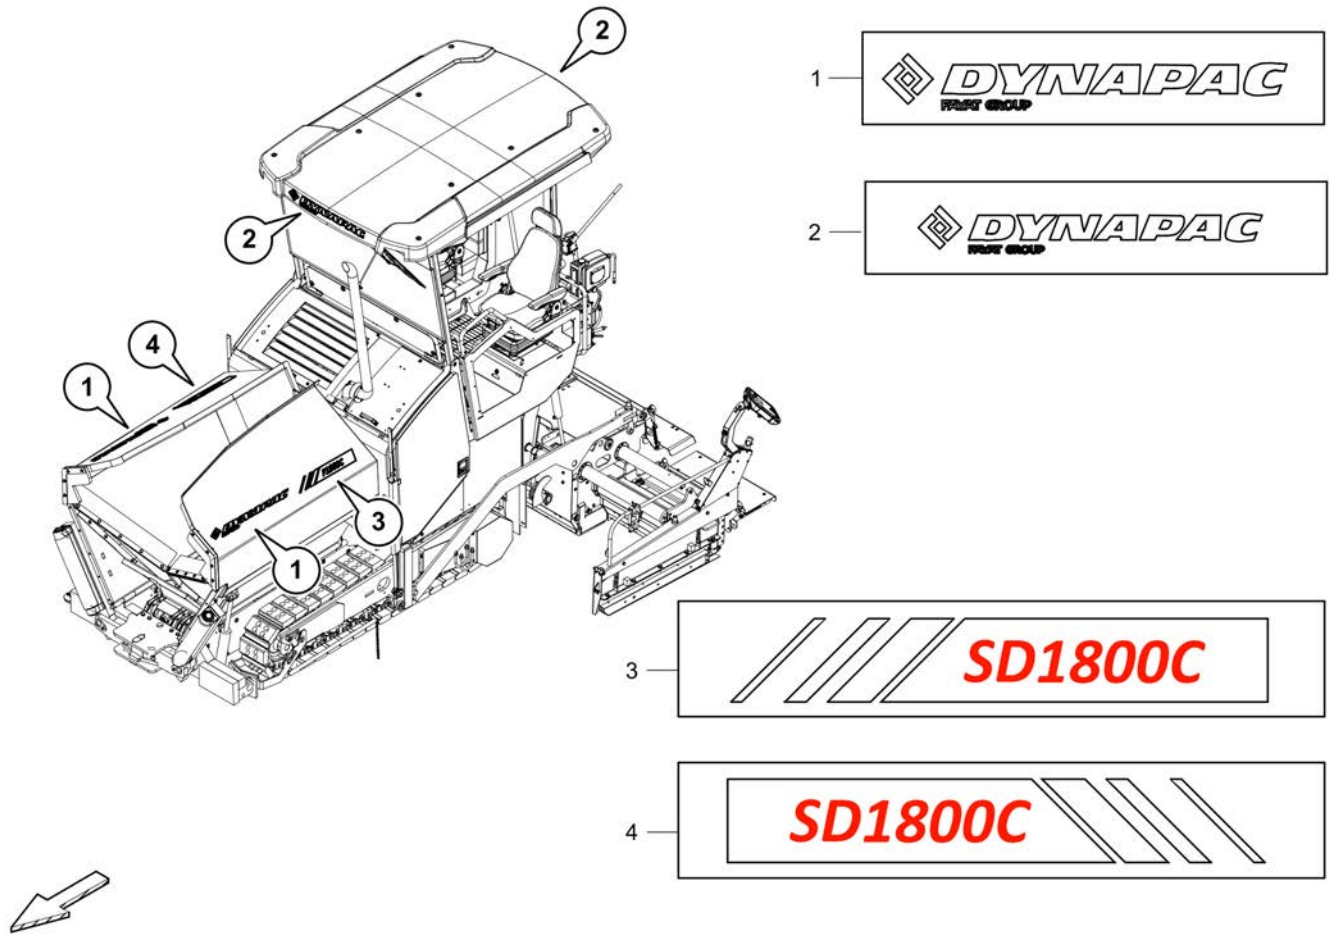

Symbol **SD1800C** 4812202978 Symbol

Item	Part No.	Name	Qty	L	C	SN INFO
1	4812127720	Decal FAYAT DYNAPAC 850 WH	2			
2	4812127718	Decal FAYAT DYNAPAC 600 WH	2			
3	4812237929	Decal SD1800C, l.h.	1			
4	4812237930	Decal SD1800C, r.h.	1