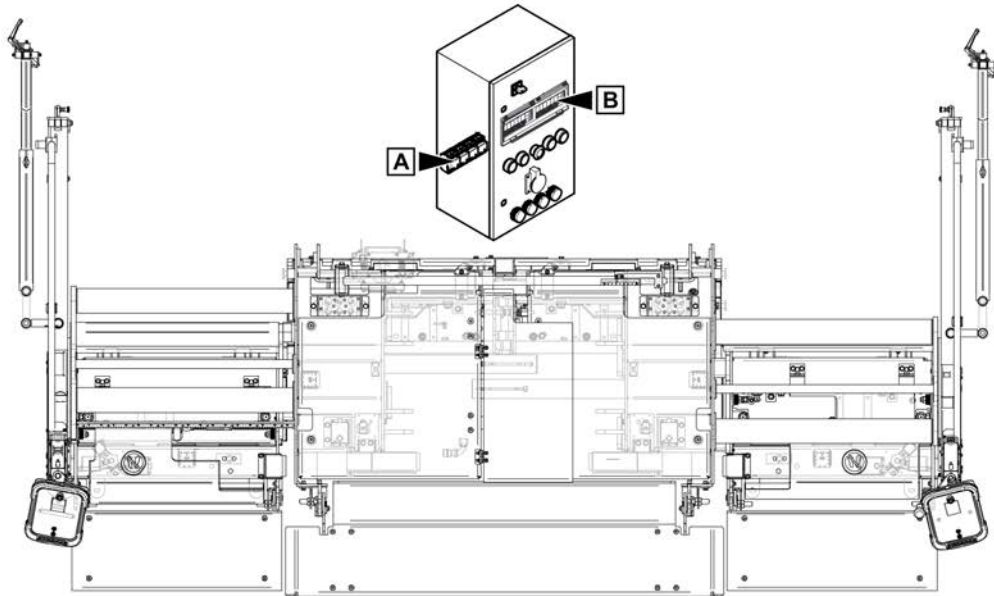

4812012884 Socket 230V/50HZ 4812012884 Socket 230V/50HZ

Item	Part No.	Name	Qty	L	C	SN INFO
1	4812044997	Power breaker	1			
2	4812033228	Overload release	1