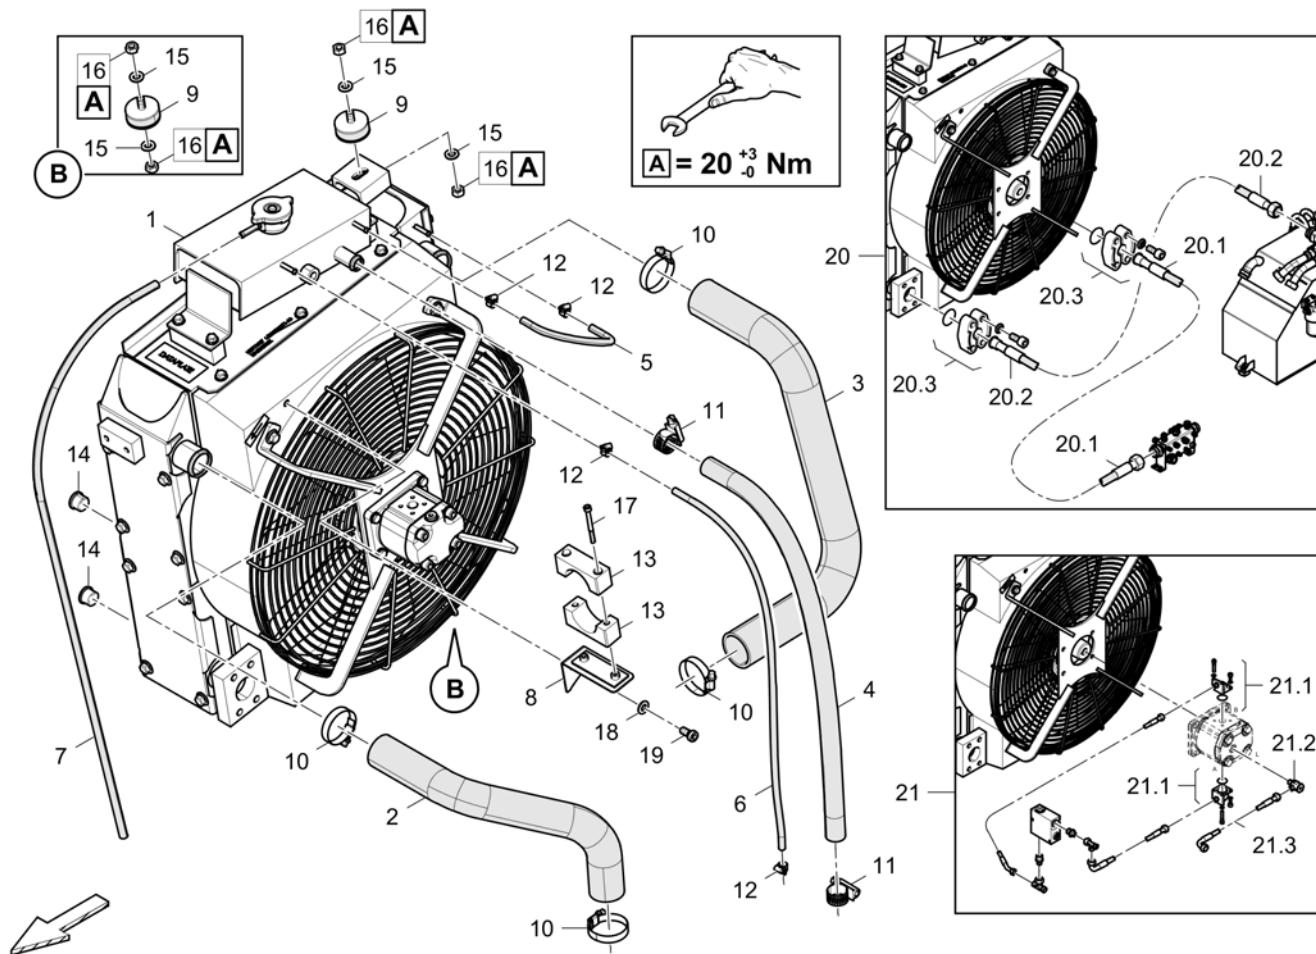

Cooler 4812235771 Cooler

Item	Part No.	Name	Qty	L	C	SN INFO
1	4812236238	Combined cooler	1			
2	4812235561	Cooler hose	1			
3	4812235560	Cooler hose	1			
4	4812228875	Hose	1			
5	4812230782	Bleeder hose	1			
6	4812228876	Bleeder hose	1			
7	4812007904	Hose	1			
8	4812230778	Mounting plate	1			
9	D930235523	Rubber buffer	2			
10	D934400100	Clamp	4			
11	D934400040	Clamp	2			
12	D934349012	Clamp	4			
13	D934361055	Clamp	2			
14	D961175210	Plug screw	2			
15	0333310051	Lock washer	4			
16	0266211100	Nut hexagon	4			

Refer to Parts Online for the most up to date information. The printed information might be outdated.

Fri Mar 23 13:05:03 UTC 2018