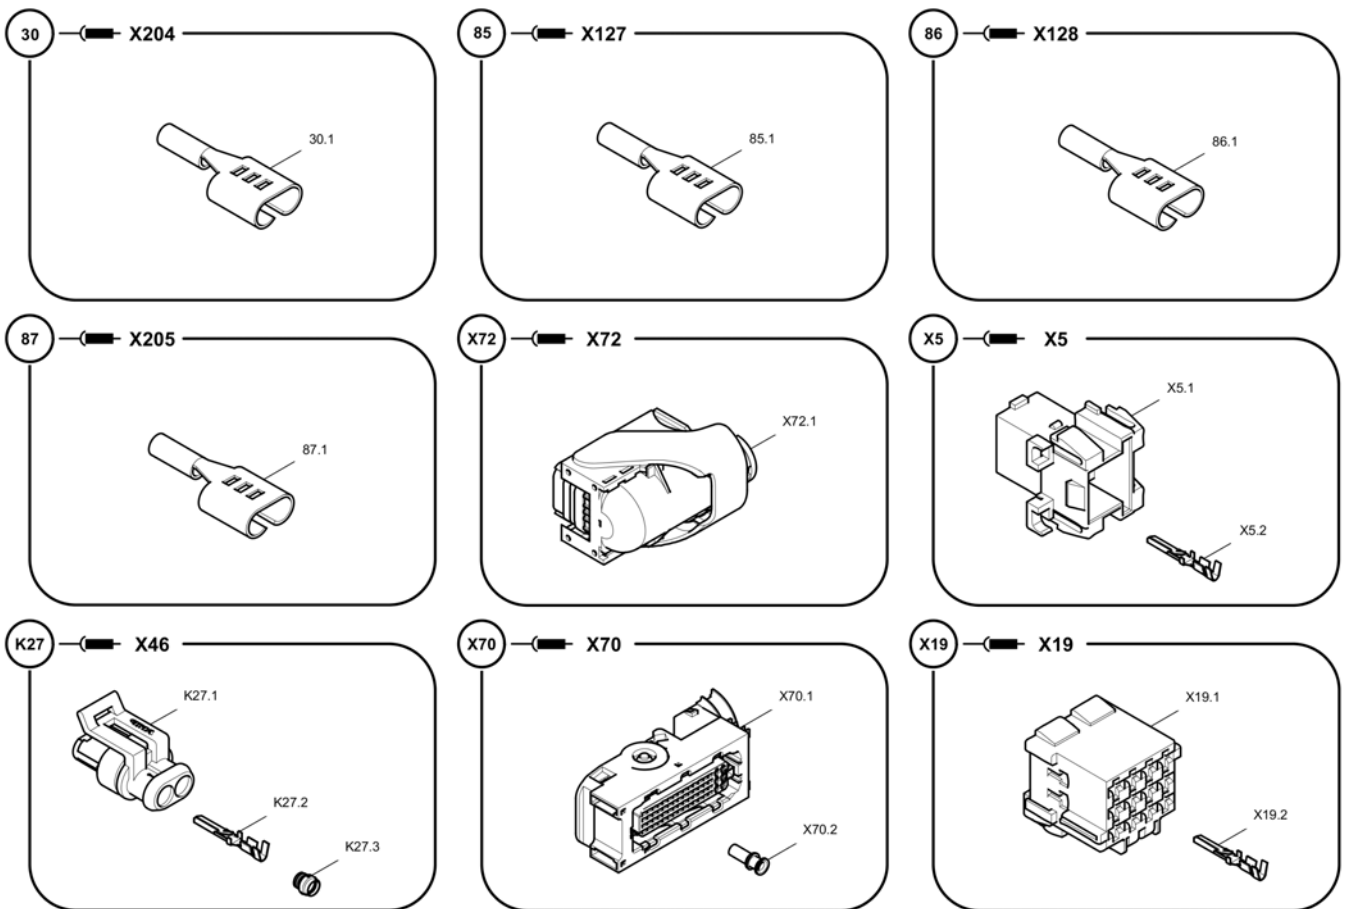

Refer to Parts Online for the most up to date information. The printed information might be outdated.

Fri Mar 23 13:07:46 UTC 2018