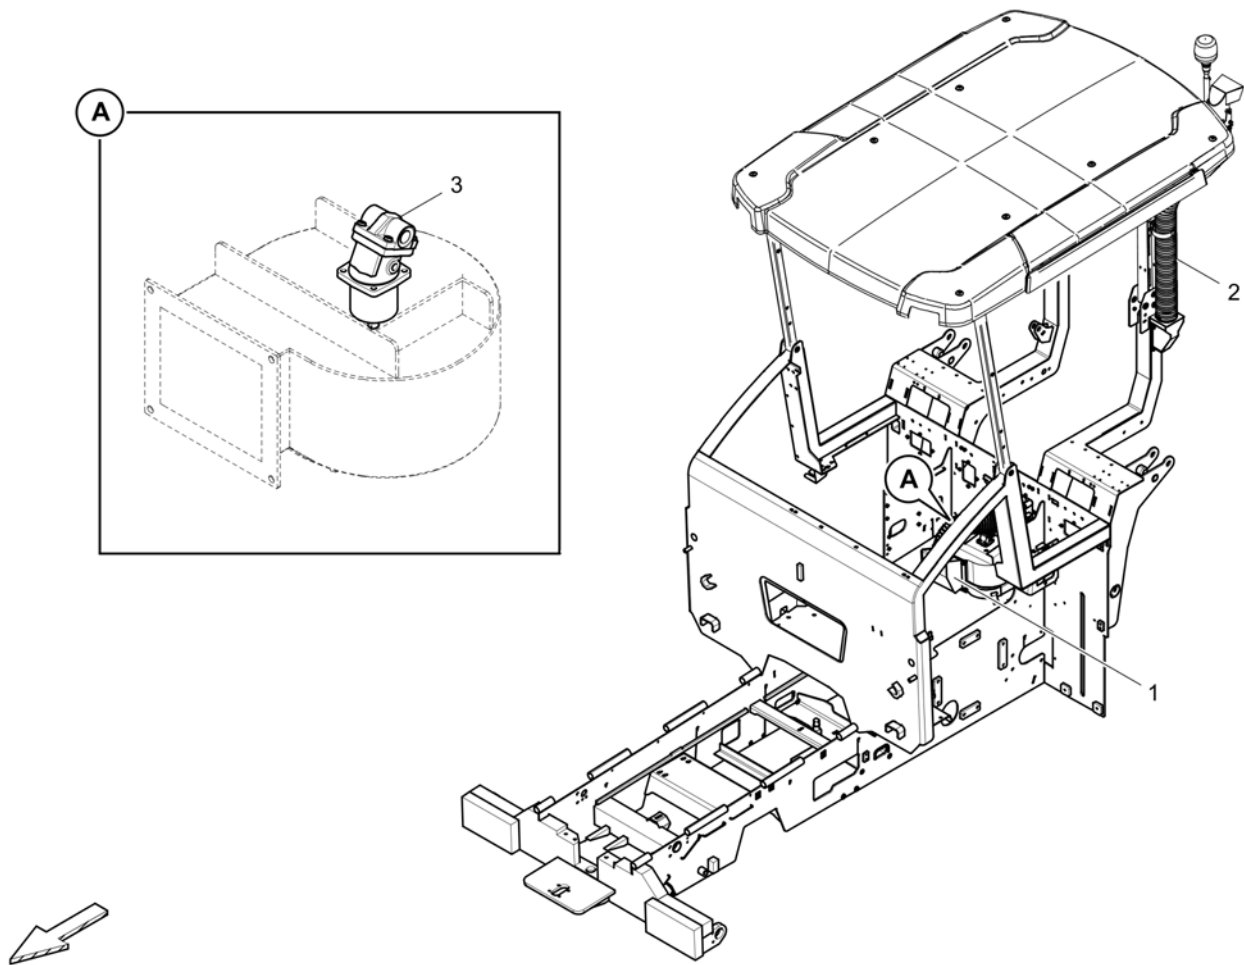

4812232768 Fume control system 4812232768 Fume control system, cpl.

Item	Part No.	Name	Qty	L	C	SN INFO
1	4812232943	Fume control system	1			
2	4812232946	Fume control system	1			
3	4812227612	Hydr, fume suction	1