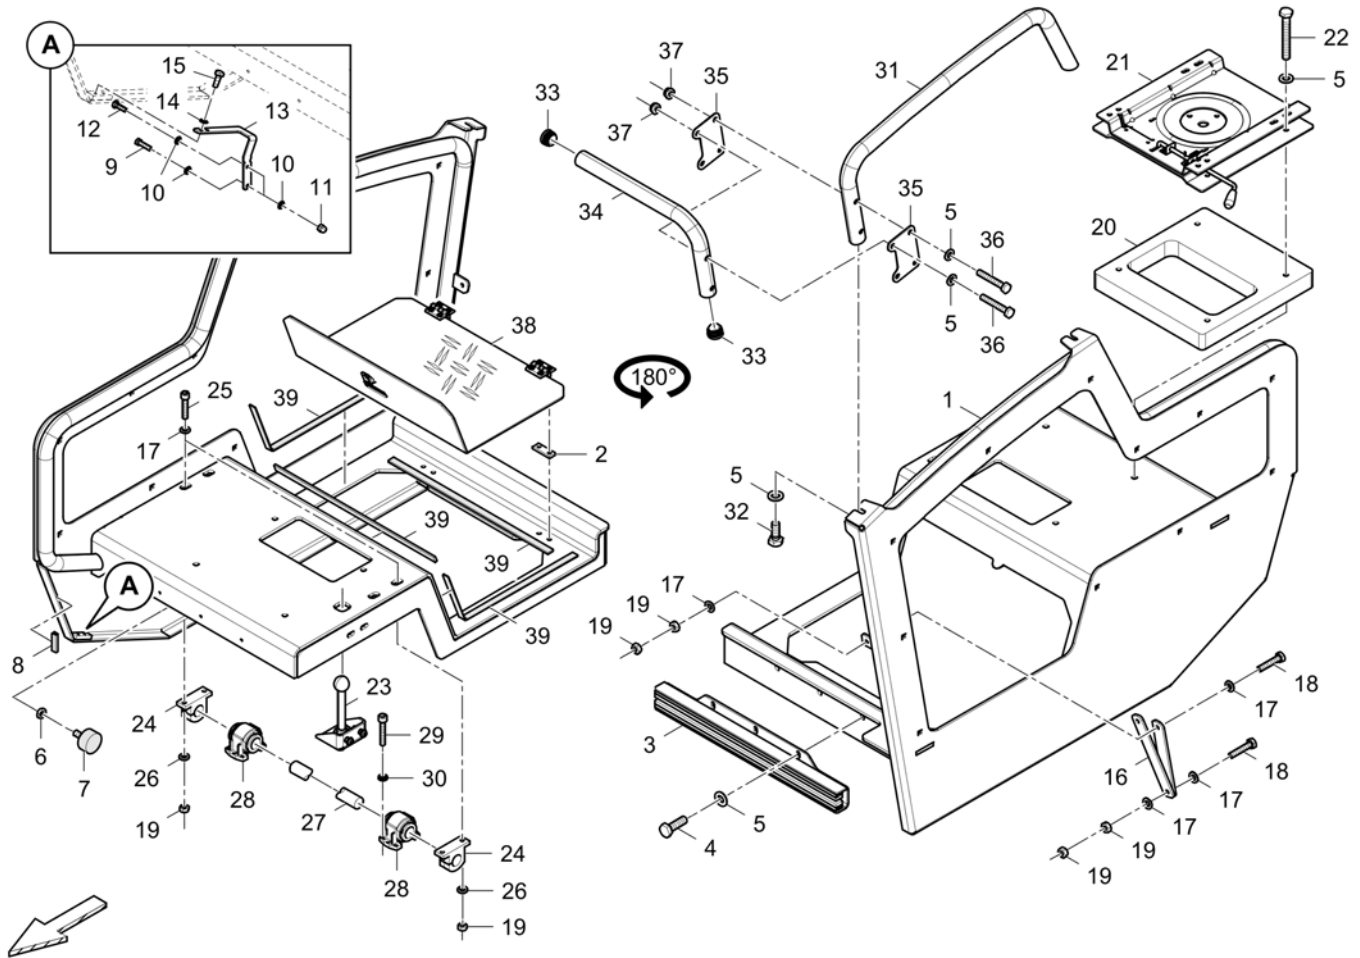

Seat mount, l.h. 4812018505 Seat mount, l.h.

Item	Part No.	Name	Qty	L	C	SN INFO
1	4812018283	Seat mount	1			
2	4812018256	Spacer	2			
3	4812230083	Linear guide	1			
4	0147132503	Hex. Head screw M8 x 25	3			
5	0301233500	Plain washer	13			
6	0261109160	Hexagon nut	1			
7	D930235542	Rubber buffer	1			
8	D930280170	Edge protection x m	1,60			
9	0147120803	Hex. head screw	1			
10	0300013029	Flat washer	4			
11	D938761004	Cap nut	2			
12	0147120703	Screw	1			
13	4812235868	Flash-light holder	1			
14	0333310045	Schnorr-lock washer	2			
15	0147124603	Screw	2			
16	4812228694	Linkage	2			

Refer to Parts Online for the most up to date information. The printed information might be outdated.

Fri Mar 23 13:04:40 UTC 2018