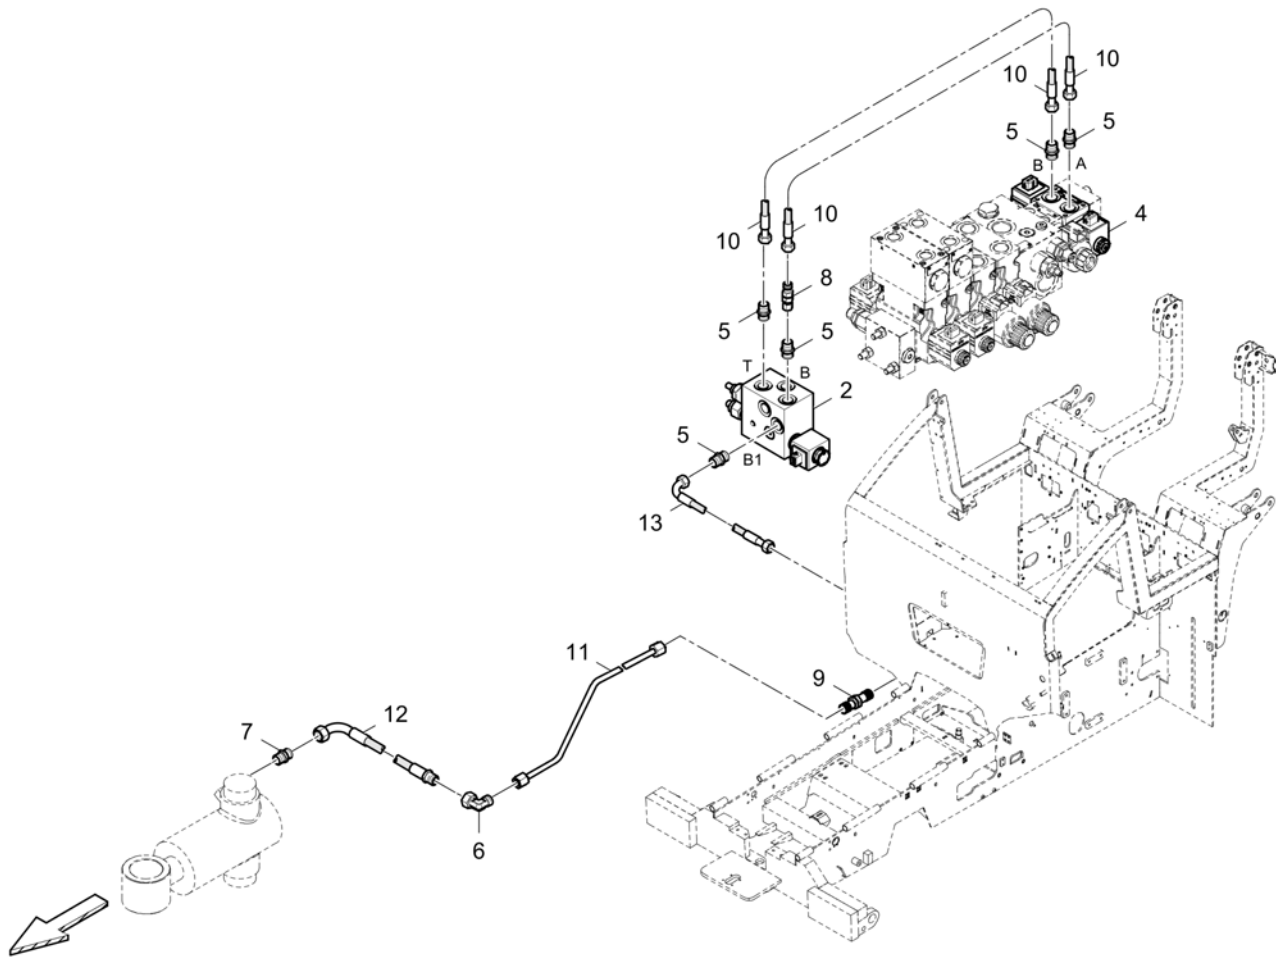

Item	Part No.	Name	Qty	L	C	SN INFO
2	4812029125	Valve block	1			
4	4812016356	Control block	1			
5	D961935103	Straight double-ended union	5			
6	D961917006	Elbow socket	1			
7	D961935234	Male connector	1			
8	4812013389	Non return valve	1			
9	D961906006	Straight bulkhead coupling	1			
10	4812013535	Hose	2			
11	4812201574	Pipeline	1			
12	4812013664	Hose	1			
13	4812013663	Hose	1			