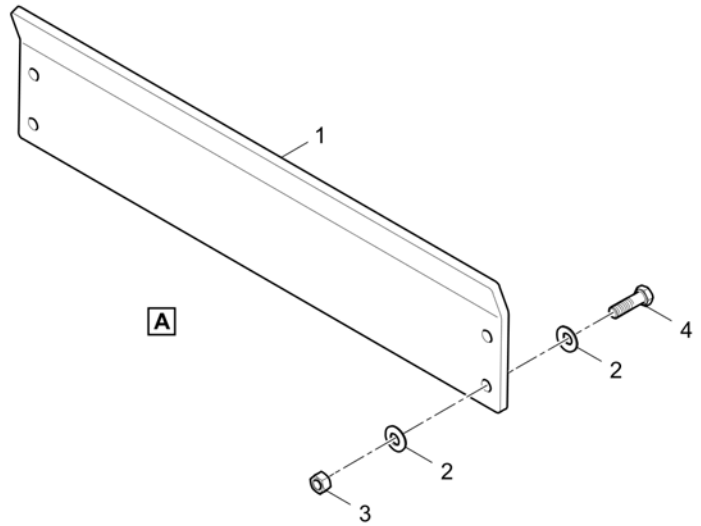

Splash guard 4812011991 Splash guard

Item	Part No.	Name	Qty	L	C	SN INFO
1	4812011357	Sheet	1			
2	D930435674	Washer	8			
3	0266211200	Hexagon nut M12	4			
4	0147140303	Hexagon bolt	4