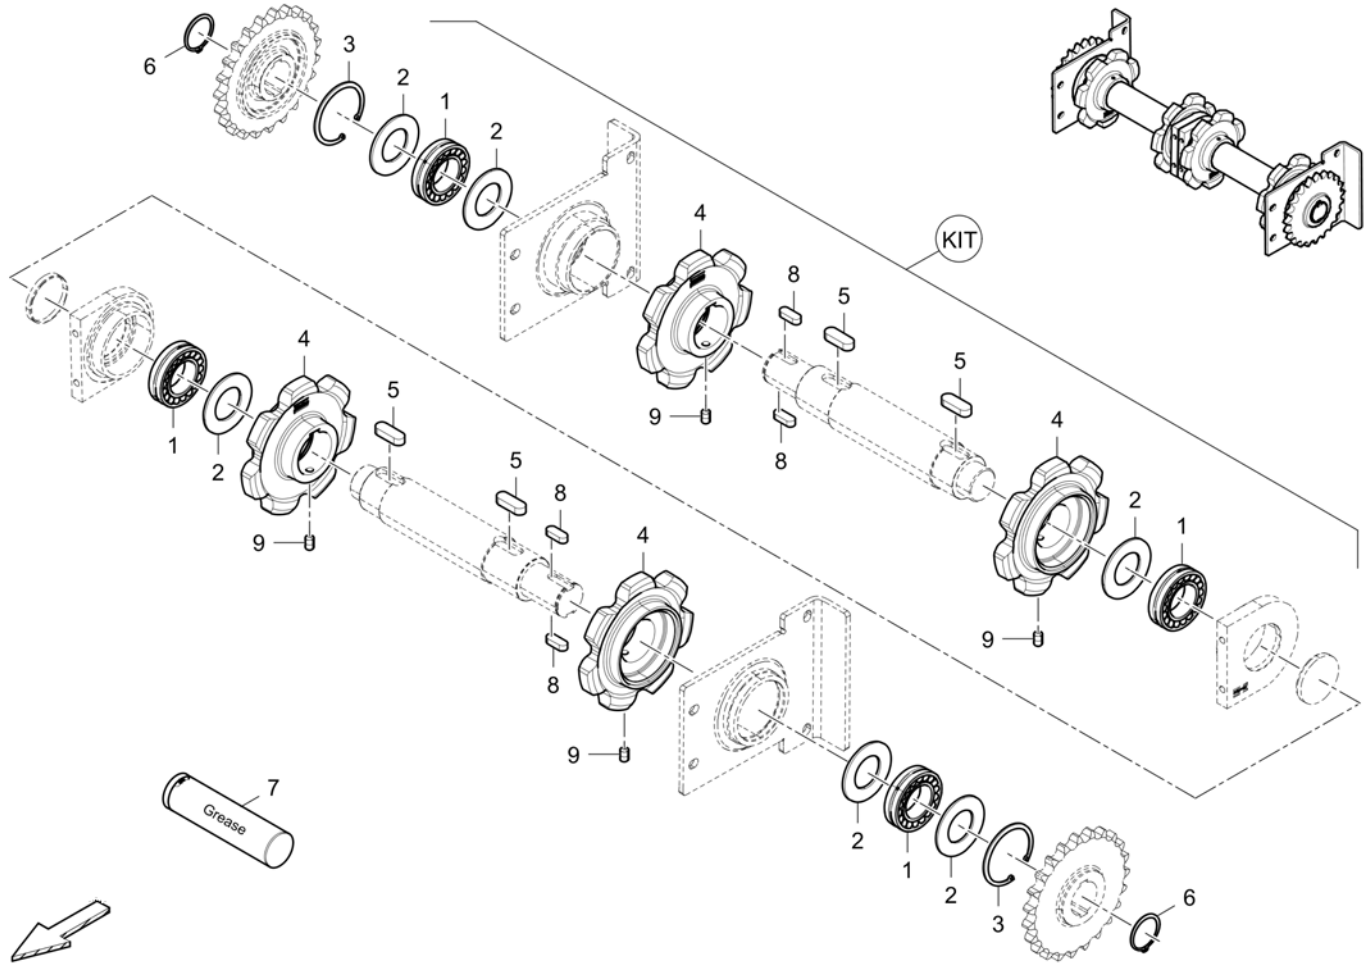

Conveyor kits 4812017324 Wear part kit conveyor drive

Item	Part No.	Name	Qty	L	C	SN INFO
KIT	4812017324	Wear and tear parts kit	1			
1	D935011763	Bearing	4			
2	D932580716	Nilosring	6			
3	D936030849	Circlip	2			
4	4812010039	Sprocket	4			
5	D931701617	Feather key	4			
6	D936003190	Circlip	2			
7	4812030095	Grease / 1 cartridge	1			
8	0337001046	Feather key	4			
9	D937976704	Threaded pin	4			

Refer to Parts Online for the most up to date information. The printed information might be outdated.

Fri Mar 23 13:03:40 UTC 2018