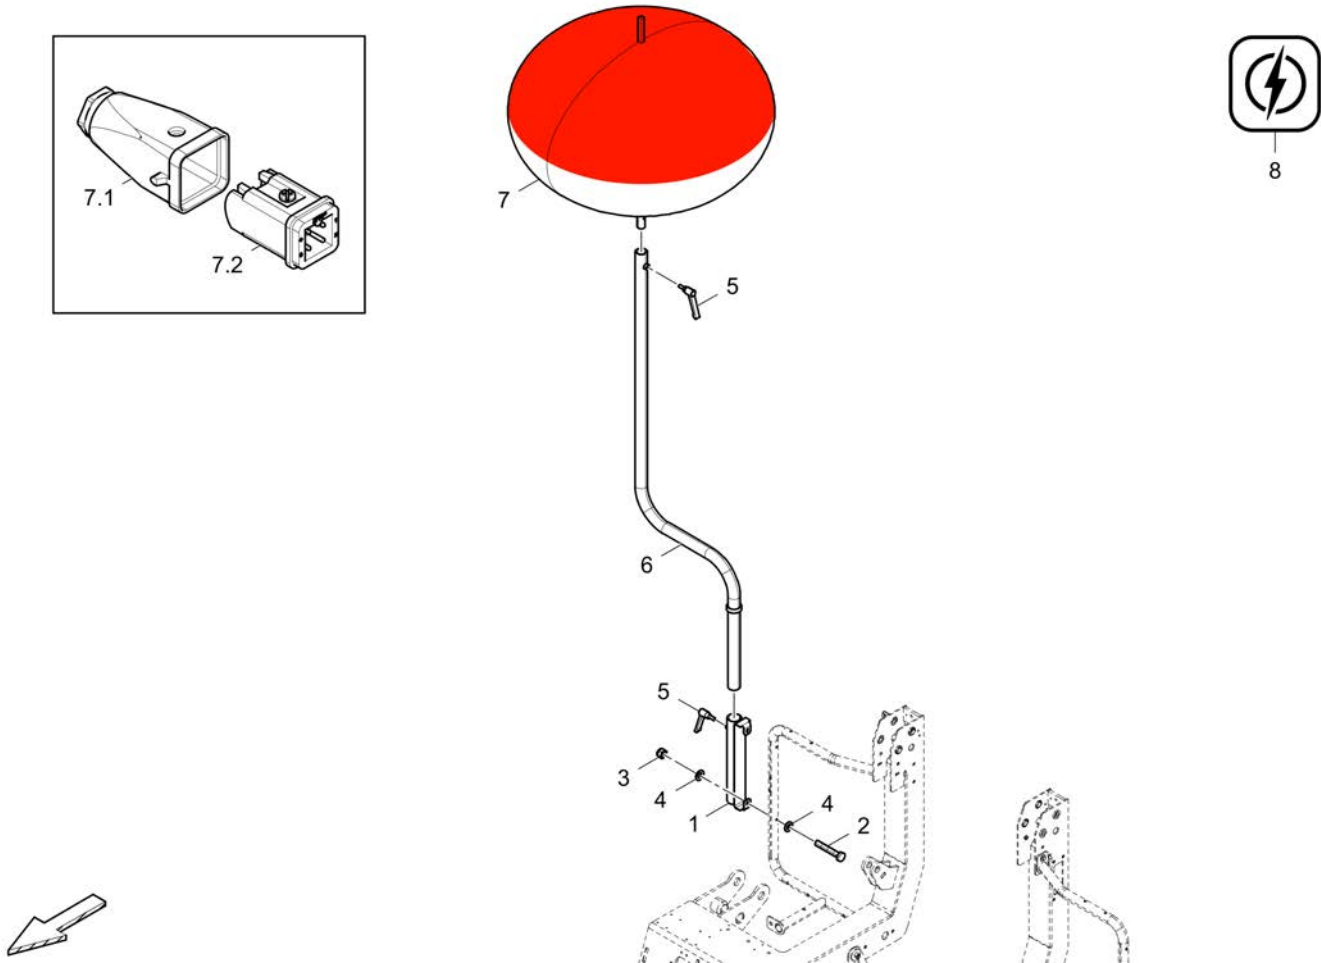

Shining balloon 4812215224 Shining balloon

Item	Part No.	Name	Qty	L	C	SN INFO
1	4812215251	Retainer	1			
2	0147133012	Hex. head screw	2			
3	0291118802	Hexagon nut	2			
4	0301233500	Plain washer	4			
5	D930290321	Clamping lever	2			
6	4812215253	Retainer	1			
7	4812201961	Shining balloon	1			
7.1	D977463157	Socket shell	1			
7.2	D977463158	Male contact	1			
8	4812012899	Electric, lighting balloon	1