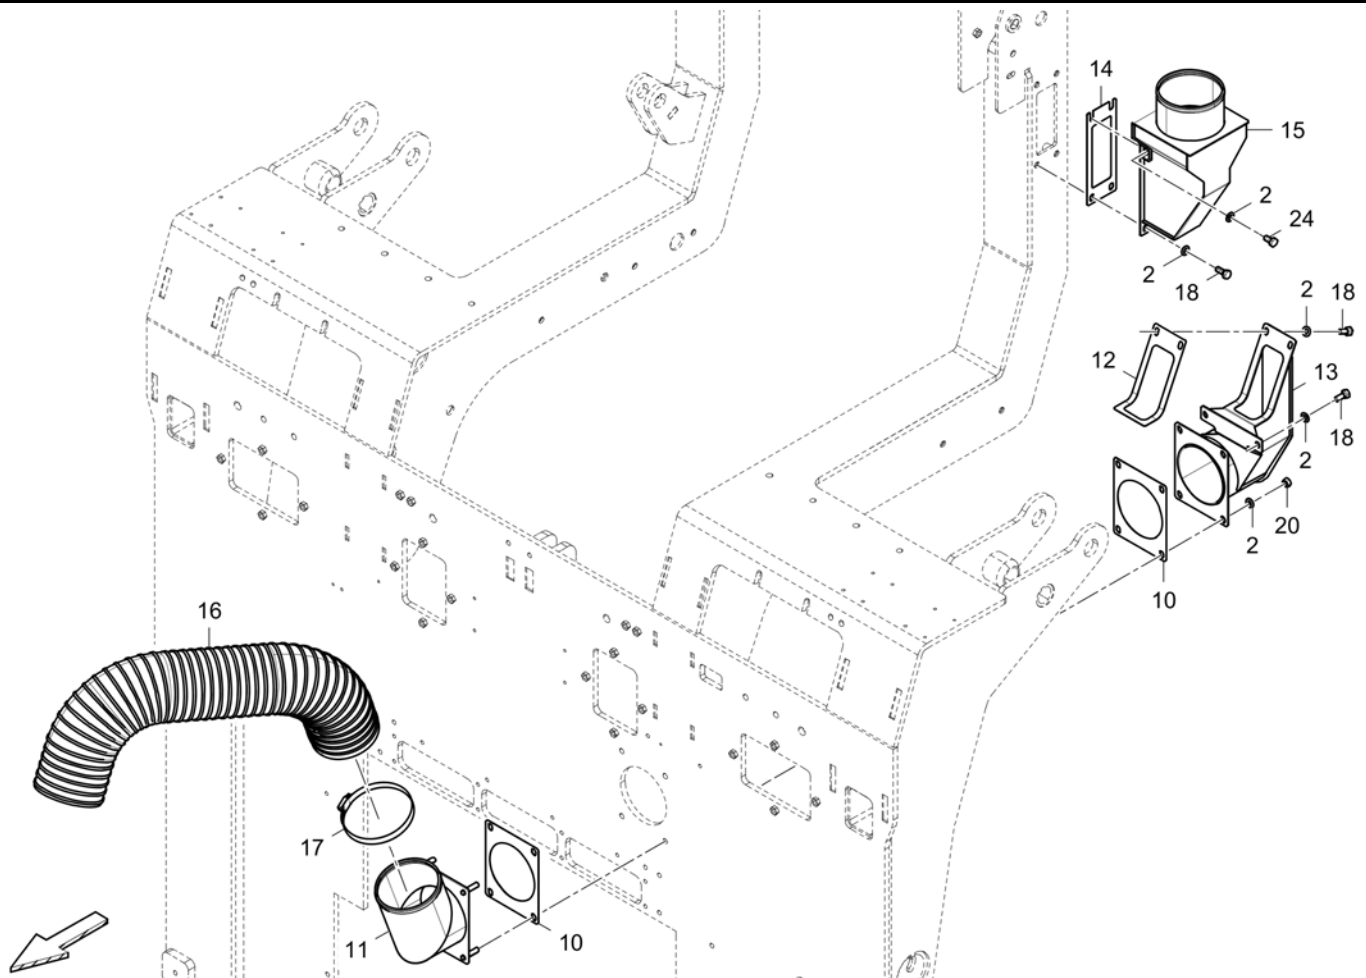

Item	Part No.	Name	Qty	L	C	SN INFO
1	4812232943	Fume control system	1			
2	0301233500	Plain washer	24			
3	0147132003	Hex. head screw	12			
4	D930235495	Profiled joint x m	1			
5	4812232515	Duct	1			
6	4812044908	Sealing	1			
7	4812045091	Blower	1			
8	4812045074	Sealing	1			
9	4812232572	Fume control	1			
10	4812232690	Seal	2			
11	4812232609	Connector	1			
12	4812235580	Seal	1			
13	4812235599	Fume control	1			
14	4812232765	Seal	1			
15	4812232624	Exhaust duct	1			
16	4812232912	Spiral hose	1			
17	D934400205	Hose clamp	2			

Refer to Parts Online for the most up to date information. The printed information might be outdated.

Fri Mar 23 13:08:06 UTC 2018