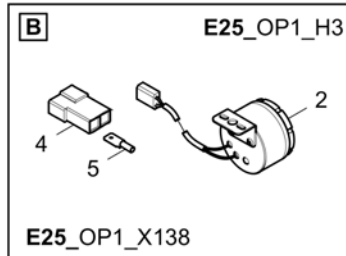

4812012823 Back-up alarm 4812012823 Back-up alarm

Item	Part No.	Name	Qty	L	C	SN INFO
1	D977730412	Micro relay	1			
2	D977500703	Back-up alarm	1			
3	D977454252	Fuse	1			
4	D977330126	Plug housing	1			
5	D977396215	Plug	2