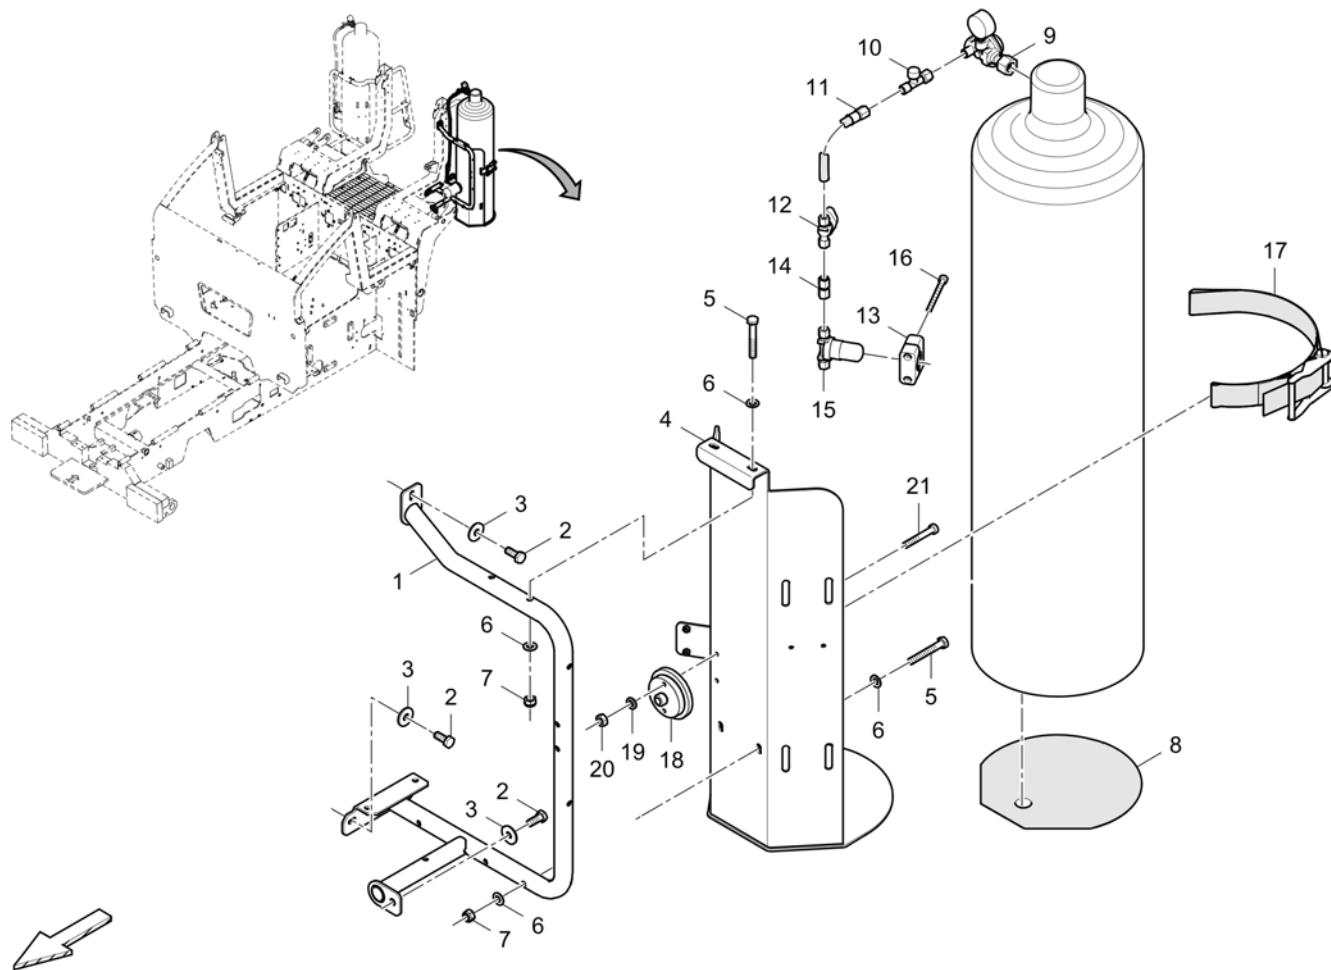

Ascent, I.h. 4812228660A Ascent, I.h.

Item	Part No.	Name	Qty	L	C	SN INFO
1	4812232846	Stair rail	1			
2	0147132303	Hexagon bolt	4			
3	0300013040	Flat washer	4			
4	4812228668	Gas bottle support	1			
5	0147133112	Hexagon head screw	4			
6	0301233500	Plain washer	8			
7	0291118802	Hexagon nut	4			
8	4812228669	Rubber baseplate	1			
9	4749302299	Pressure reducing valve	1			
9.1	D496000477	Seal kit	1			
9.2	4749302298	Pressure gauge	1			
10	4749200065	Hose break protection	1			
11	4812228670	Hose, gas	1			
12	4749302233	Valve	1			
13	4749300313	Clamp	1			
14	D961121006	Stud	1			

Refer to Parts Online for the most up to date information. The printed information might be outdated.

Fri Mar 23 13:04:26 UTC 2018