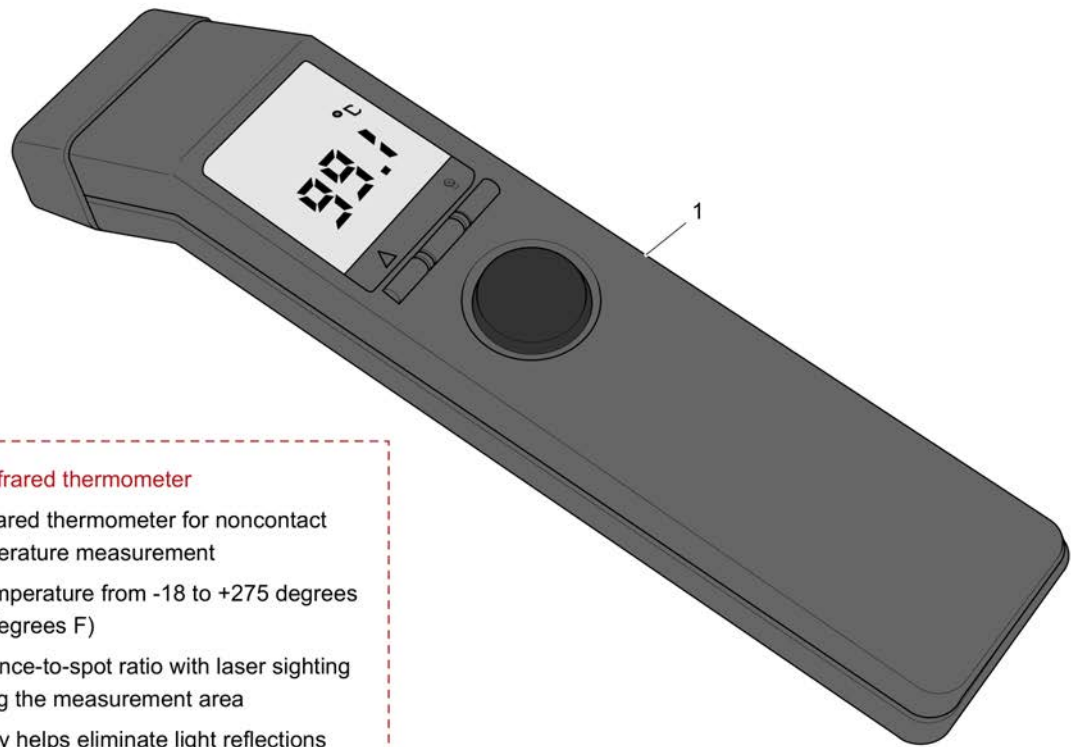

Special tool Infrared thermometer

Infrared thermometer

- Handheld infrared thermometer for noncontact surface temperature measurement
- Measures temperature from -18 to +275 degrees C (0 to 525 degrees F)
- Infrared distance-to-spot ratio with laser sighting for pinpointing the measurement area
- Backlit display helps eliminate light reflections and improves contrast in low-light conditions
- CE mark indicates compliance with applicable EU directives

Item	Part No.	Name	Qty	L	C	SN INFO
1	4812038453	Infrared thermometer	1