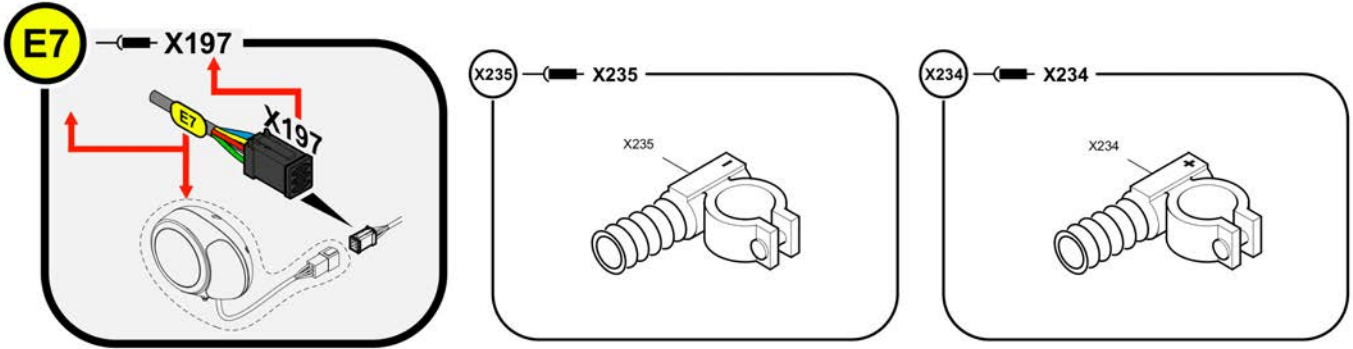

4812017376 Wiring 4812012301 Cable W3

Item	Part No.	Name	Qty	L	C	SN INFO
X235		Electrical components			X23 5- X23 5	
X235.1	4812009753	Clip	1			
X234		Electrical components			X23 4- X23 4	
X234.1	4812009752	Clip	1