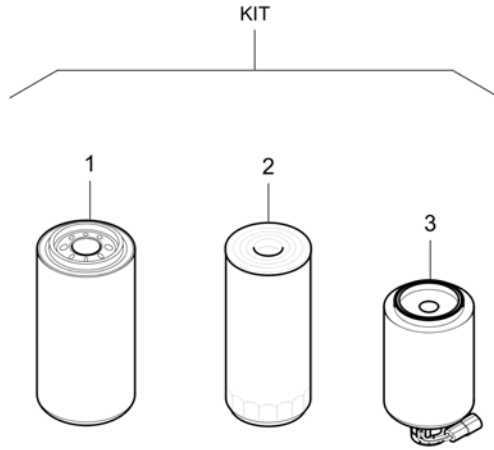

Service kit 500 h 4812009772 Service kit 500 h

500 Stunden / Hours

Item	Part No.	Name	Qty	L	C	SN INFO
KIT	4812009772	Service kit 500 h	1			
1	4700939515	Oil filter	1			
2	4812009698	Fuel filter	1			
3	4812009694	Fuel prefilter	1