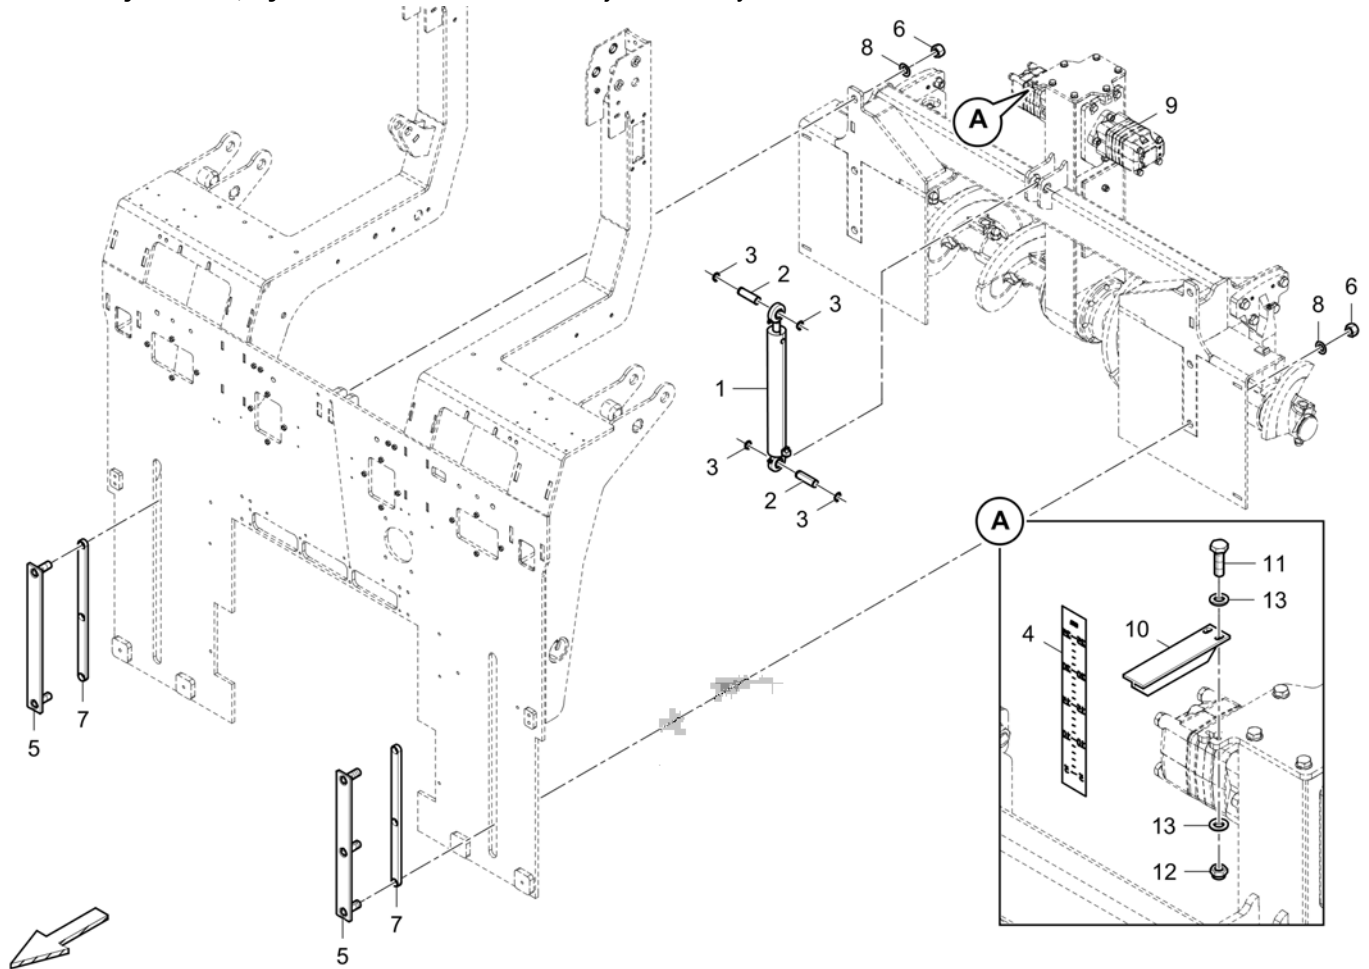

Vertical adjustment, hyd. 4812201247 Vertical adjustment, hydr.

Item	Part No.	Name	Qty	L	C	SN INFO
1	4812010677	Hydraulic cylinder	1			
2	4812012416	Bolt	2			
3	4700150008	Circlip	4			
4	4812201712	Scale	1			
5	4812228894	Mounting bracket	2			
5	4812202283	Mounting bracket	2			Valid from s/n G001699, 2187, 2237, 2250, 2256, 2294, 2295, ff
6	5730007674	Hexagon nut	6			
7	4812013797	Guide plate	2			
8	0300027413	Washer DIN125	6			
9	4812227562	Hydraulic, auger height adjustable	1			
10	4812200924	Indicator	1			
11	0147120803	Hex. head screw	2			
12	0291118503	Hexagon nut	2			
13	0301231800	Flat washer	4			

Refer to Parts Online for the most up to date information. The printed information might be outdated.

Fri Mar 23 13:08:14 UTC 2018