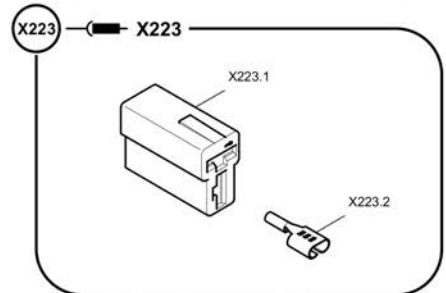

4812017376 Wiring 4812233645 Cable W22