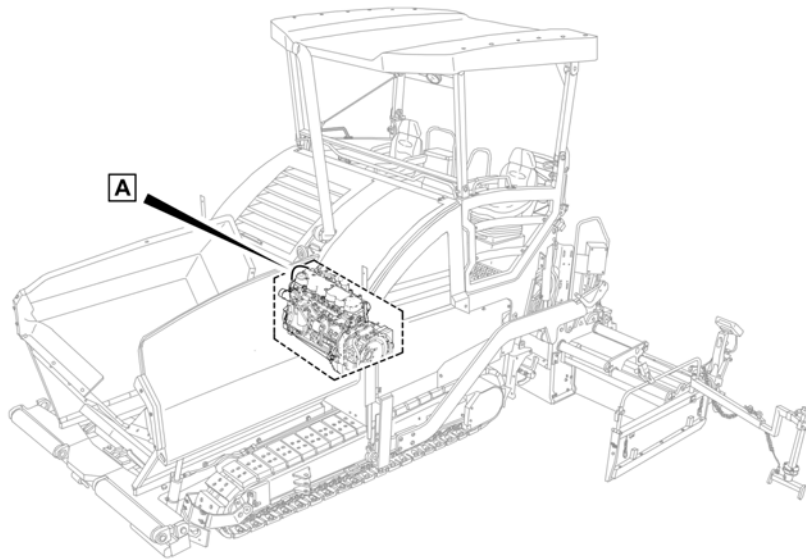

4812017376 Wiring D977436121 Ground strap

Item	Part No.	Name	Qty	L	C	SN INFO
1	D977436121	Ground strap	1