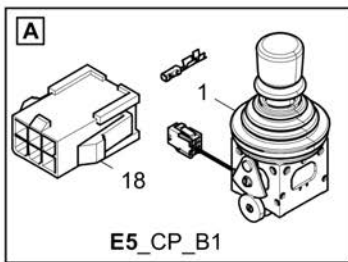

4812016174 Operating panel 4812016174 Operating panel