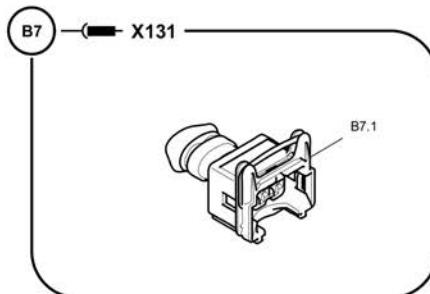

4812017376 Wiring 4812233645 Cable W22