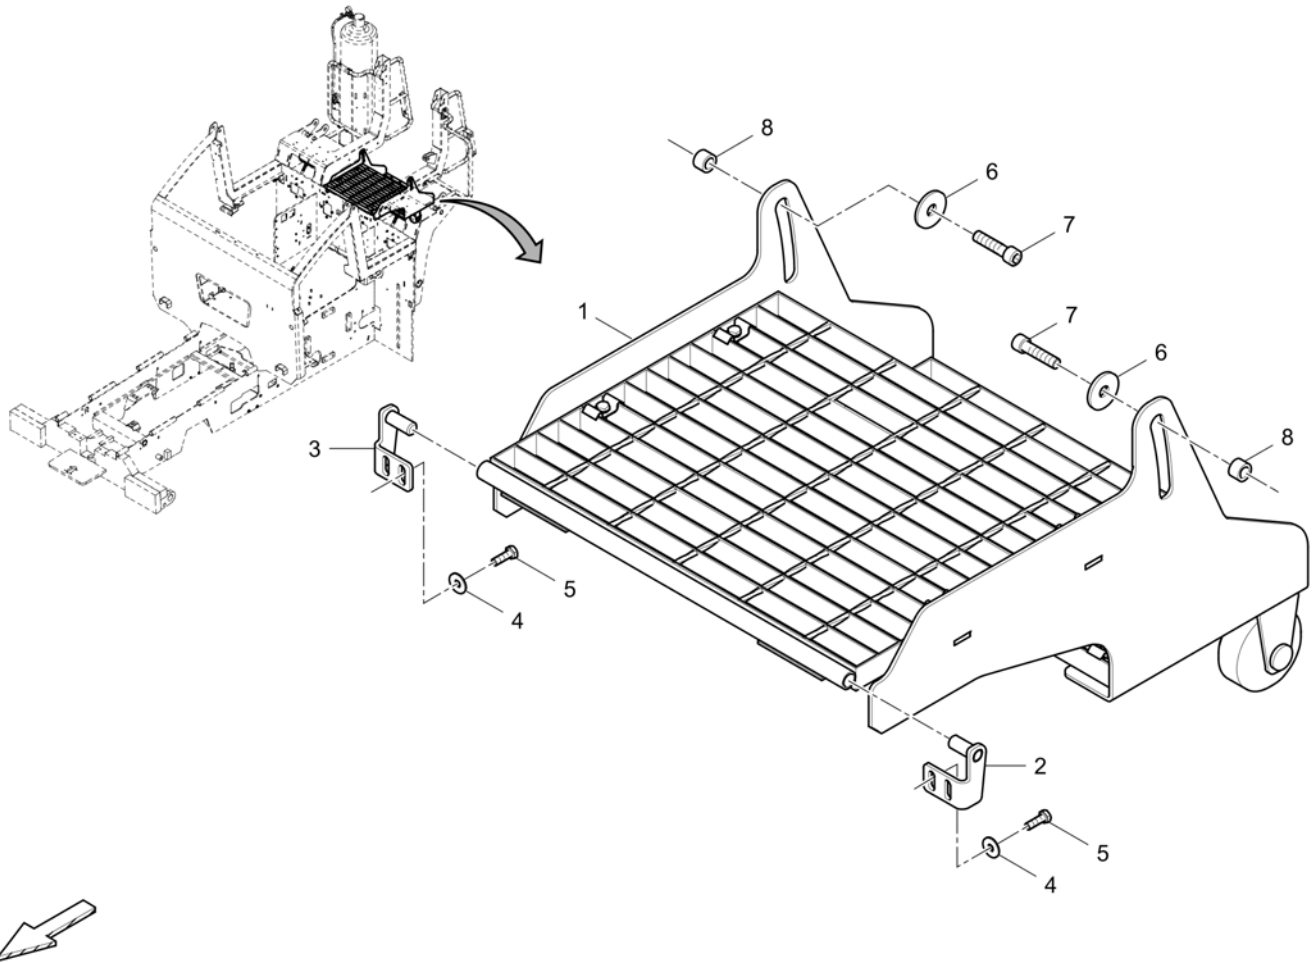

Ascent, middle 4812228663 Ascent, middle

Item	Part No.	Name	Qty	L	C	SN INFO
1	4812229210	Ascent	1			
2	4812032250	Joint	1			
3	4812032246	Joint	1			
4	0300013040	Flat washer	4			
5	0147132503	Hex. Head screw M8 x 25	4			
6	0300013051	Flat washer	2			
7	5540111000	Hexagon socket head cap screw	2			
8	4812228868	Spacer bush	2