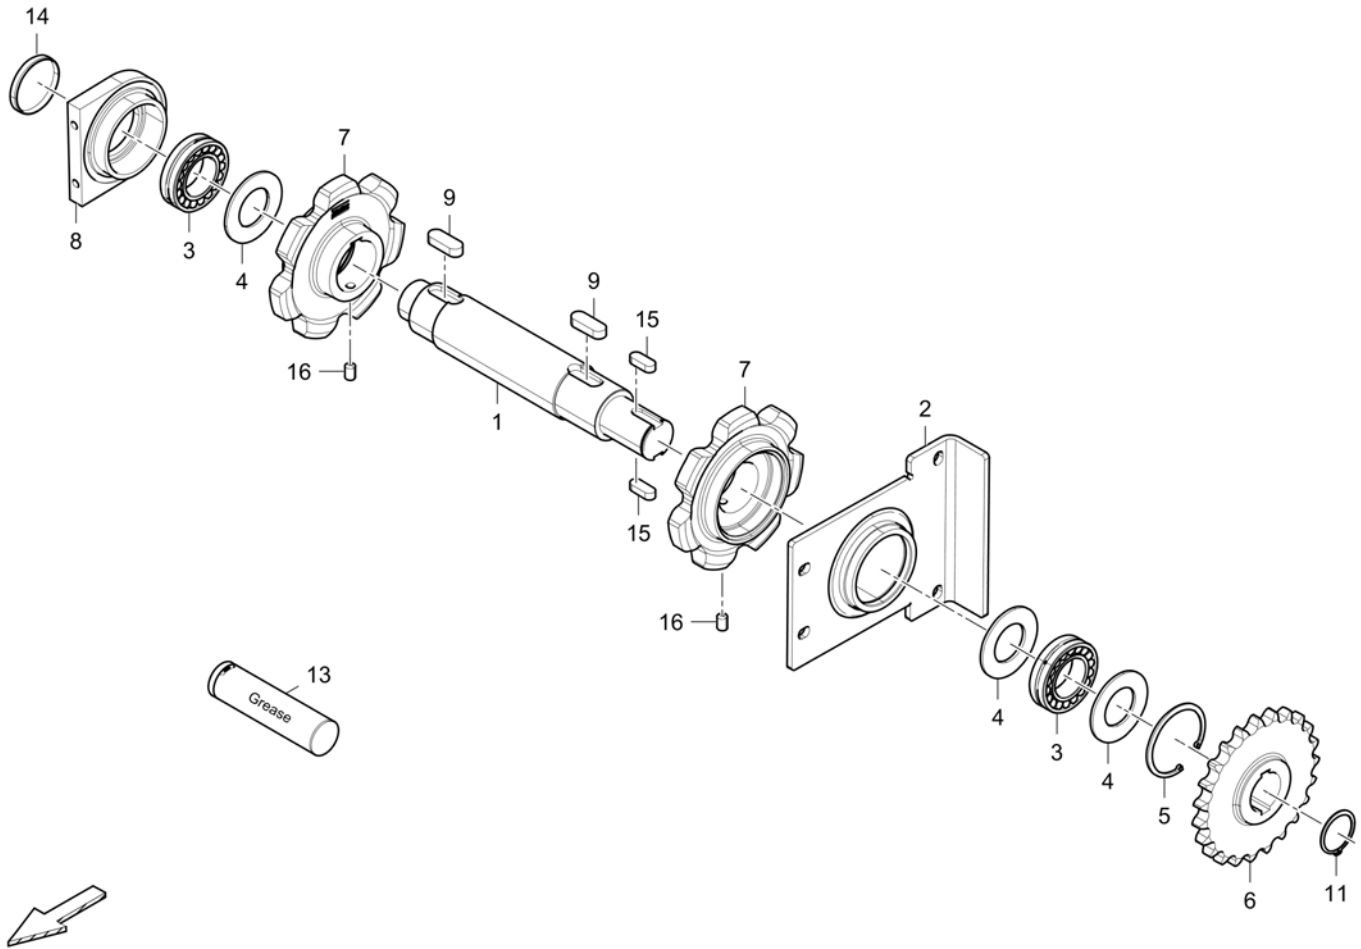

4812011565 Conveyor drive 4812010042 Conveyor drive

Item	Part No.	Name	Qty	L	C	SN INFO
1	4812010037	Drive shaft	1			
2	4812010036	Bearing application	1			
3	D935011763	Bearing	2			
4	D932580716	Nilosring	3			
5	D936030849	Circlip	1			
6	4812010038	Sprocket	1			
7	4812010039	Sprocket	2			
8	4812010135	Bearing	1			
9	D931701617	Feather key	2			
11	D936003190	Circlip	1			
13	4812030095	Grease / 1 cartridge	1			
14	4812011318	Tube pole cap	1			
15	0337001046	Feather key	2			
16	D937976704	Threaded pin	2			

Refer to Parts Online for the most up to date information. The printed information might be outdated.

Fri Mar 23 13:05:39 UTC 2018