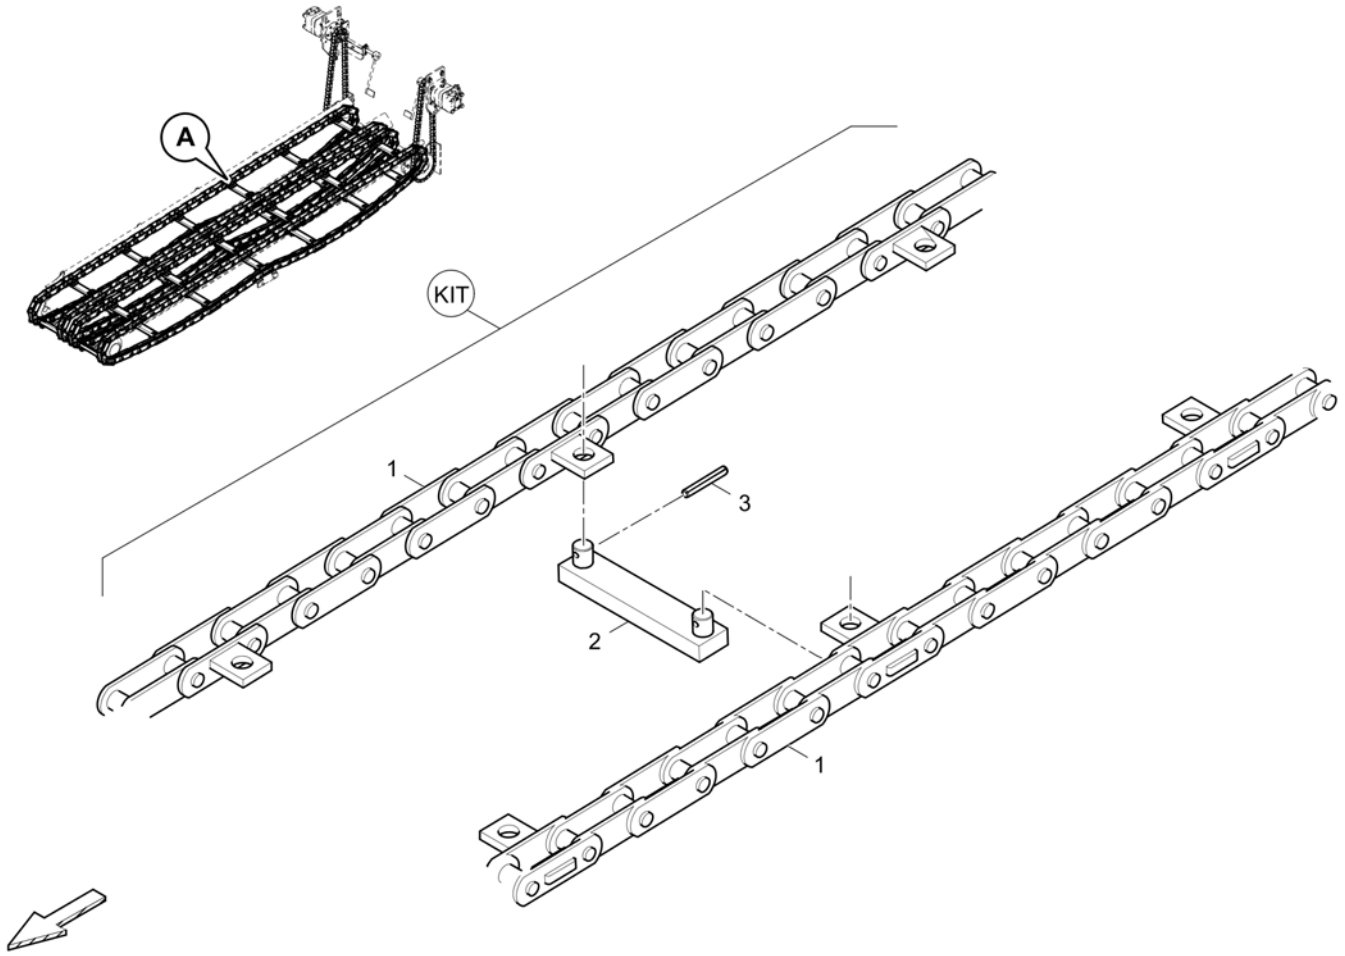

Refer to Parts Online for the most up to date information. The printed information might be outdated.

Fri Mar 23 13:03:40 UTC 2018

**Conveyor kits 4812227023 Conveyor chain**

Item	Part No.	Name	Qty	L	C	SN INFO
KIT	4812227023	Conveyor chain	1			
1	4812009958	Chain	4			
1.1	D933080091	Chain joint	1			
2	4812227005	Conveyor chain plate	26			
3	D931500924	Dowel pin	52			