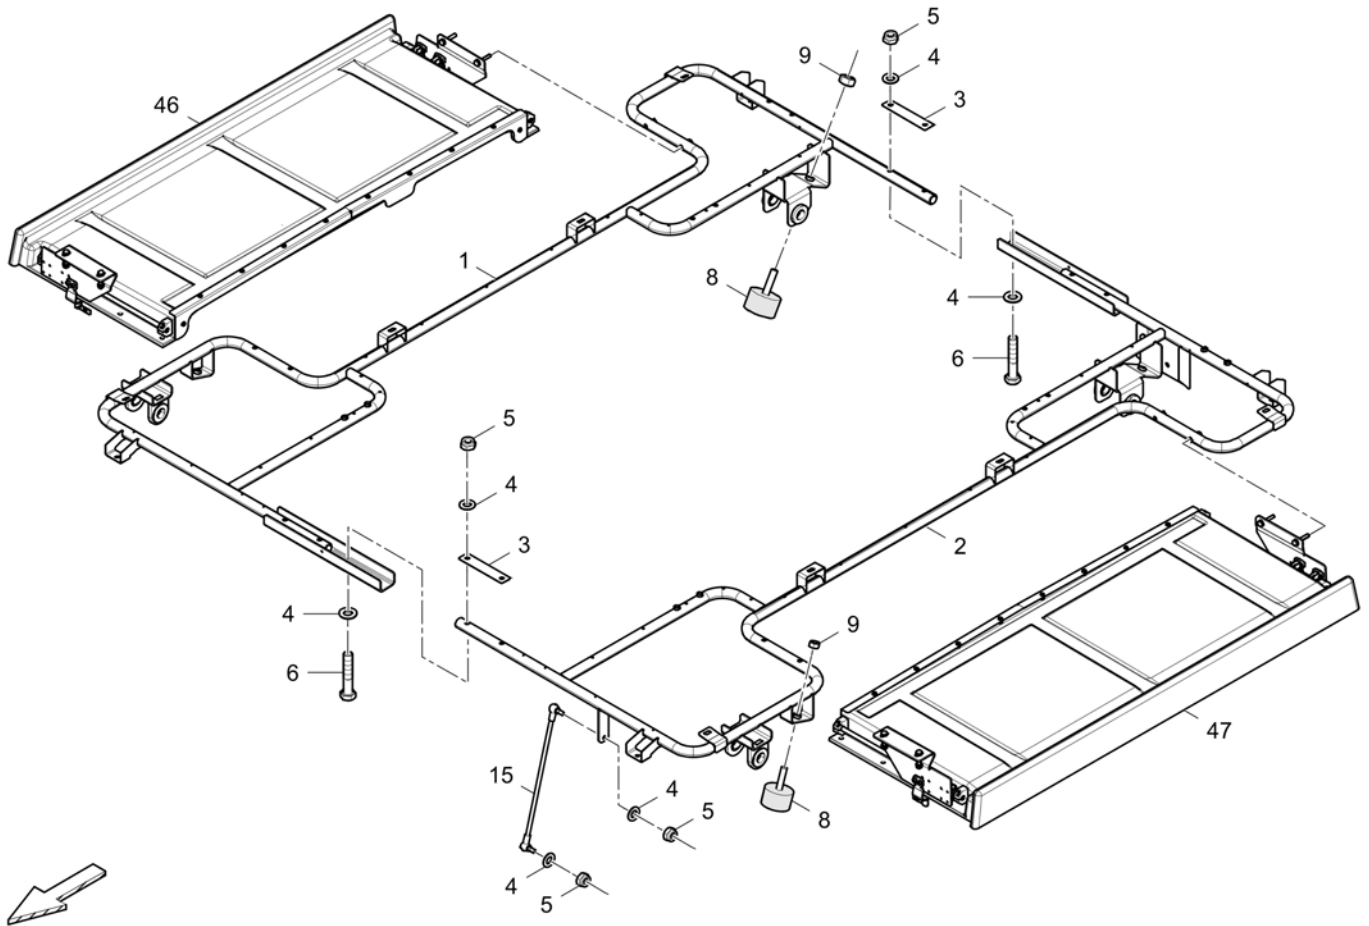

Fri Mar 23 13:04:49 UTC 2018

Item	Part No.	Name	Qty	L	C	SN INFO
1	4812236101	Roof frame, l.h.	1			
2	4812236108	Roof frame, r.h.	1			
3	4812226579	Plate	2			
4	0301234400	Plain washer	10			
5	5541396800	Hexagon nut	6			
6	0147136803	Hexagon bolt	4			
7	0301233500	Plain washer	10			
8	4812036939	Rubber buffer	4			
9	0266211100	Nut hexagon	4			
10	4812230775	Umbrella roof	1			
11	4812036950	Retainer	16			
12	0216195746	Hex sock. screw	8			
13	4812036951	Retainer	16			
14	0291118802	Hexagon nut	8			
15	4812230556	Joint rod	1			
19	D935245625	Friction bearing with collar	16			
20	4812236118	Axle	6			