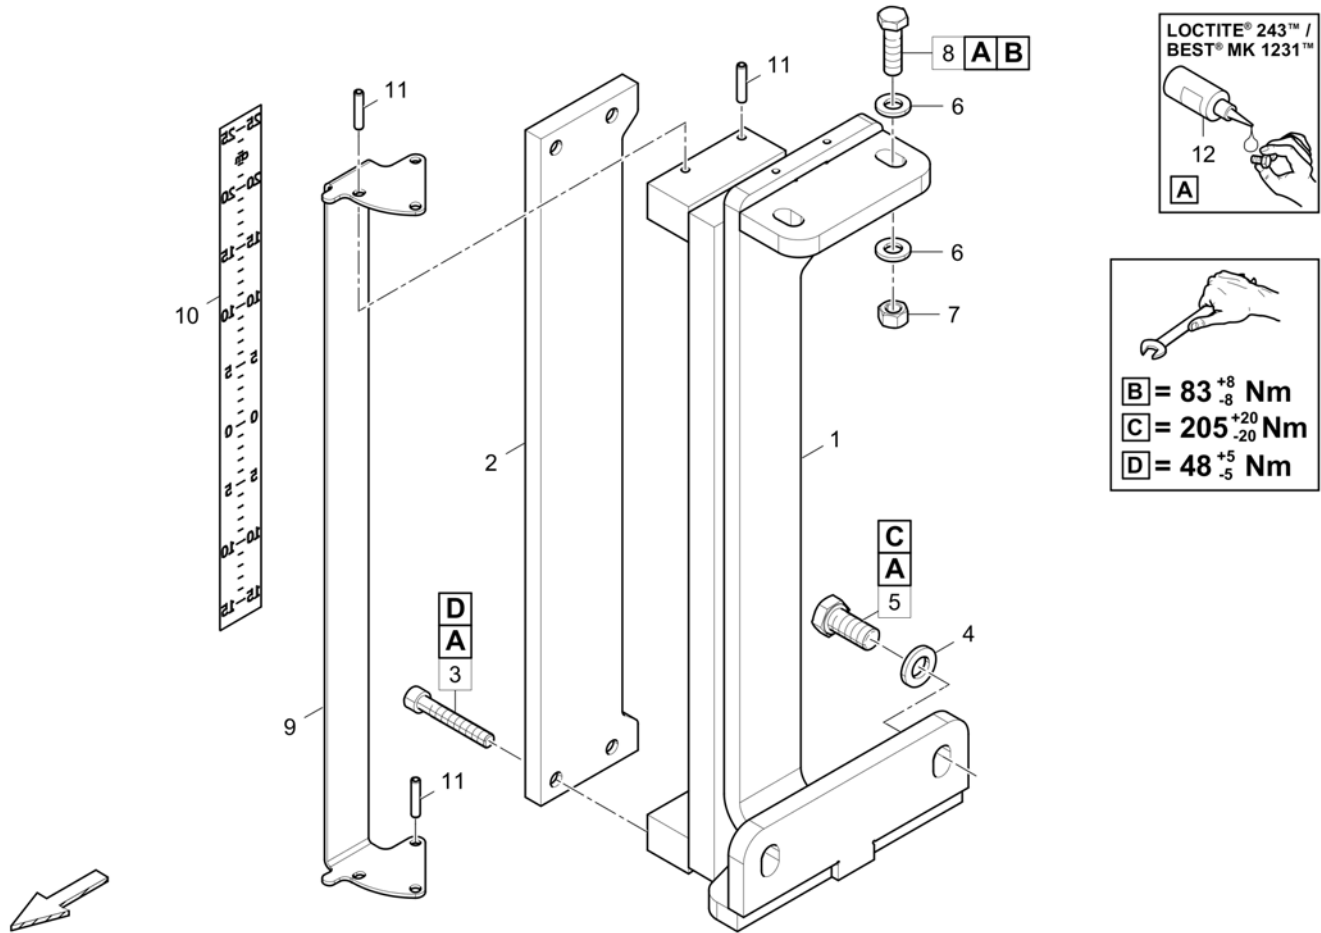

Side bar guiding, r.h. 4812235840 Side bar guiding, r.h.

Item	Part No.	Name	Qty	L	C	SN INFO
1	4812235838	Brace	1			
2	4812235810	Flat steel	1			
3	0211137003	Hex socket screw M10x65	4			
4	0333310049	Lock washer	2			
5	0147147603	Screw	2			
6	0333310052	Flat washer	4			
7	0266211200	Hexagon nut M12	2			
8	5530999900	Hexagon head screw	2			
9	4812016450	Scale holder	1			
10	4812016498	Scale	1			
11	0108110357	Dowel pin	3			
12	4747400034	Thread locking	0,01