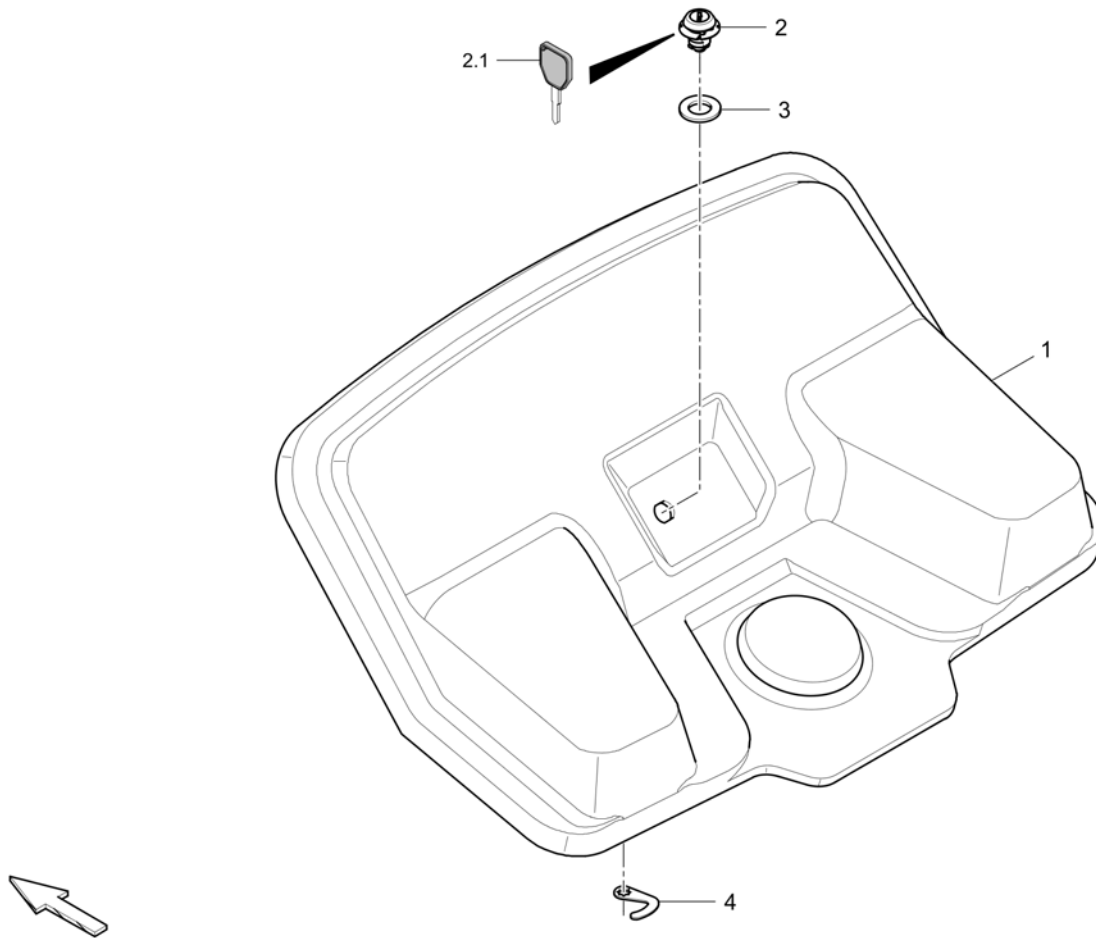

Vandalism protection, DYNAPAC, tracked 4812019165 Vandalism protection

Item	Part No.	Name	Qty	L	C	SN INFO
1	4812019171	Vandalism protection	1			
2	4812014991	Sash lock	1			
2.1	4812024627	Key	1			
3	0301238600	Spring washer	1			
4	4812013141	Latch	1