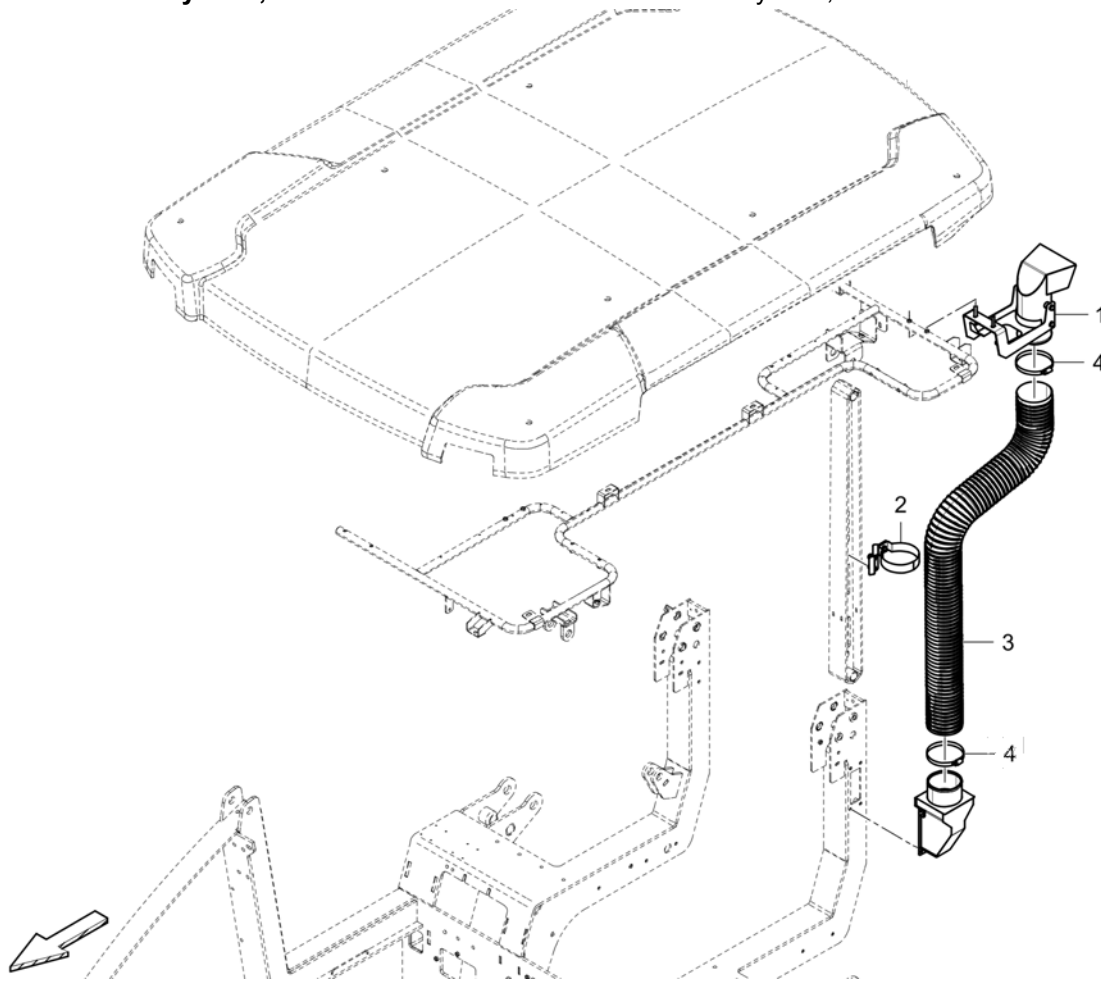

Fume control system, roof frame 4812232946 Fume control system, roof frame

Item	Part No.	Name	Qty	L	C	SN INFO
1	4812232965	Exhaust pipe	1			
2	4812232999	Pipe clamp	1			
3	4812232915	Spiral hose	1			
4	D934400205	Hose clamp	2