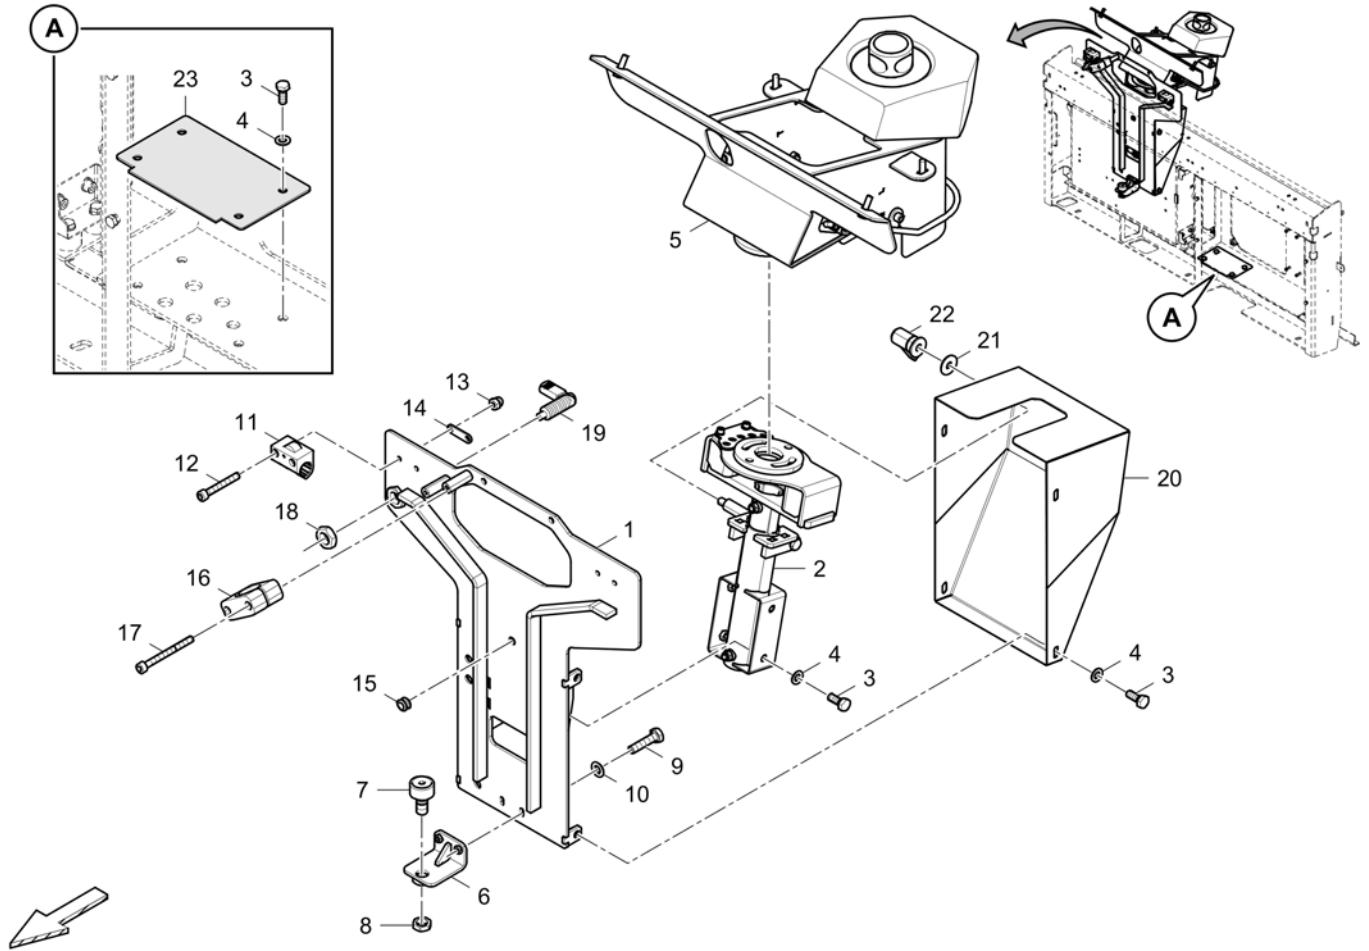

Operator board 4812236087 Operator board

Item	Part No.	Name	Qty	L	C	SN INFO
1	4812230893	Carrier plate	1			
2	4812230890	Clamping lever	1			
3	0147132303	Hexagon bolt	12			
4	0301233500	Plain washer	12			
5	4812230735	Console	1			
6	4812228775	Retainer for roller	1			
7	D935171235	Cam roller	1			
8	0261109961	Hexagon nut	1			
9	0147124903	Hex. head screw M6 x 25	2			
10	0301232100	Plain washer	2			
11	4812012219	Linear bearing	2			
12	0211125303	Hex sock. screw	4			
13	0277130800	Nut	4			
14	4812230963	Plate	2			
15	D977418715	Bushing socket	1			
16	D934361040	Clamp	1			

Refer to Parts Online for the most up to date information. The printed information might be outdated.

Fri Mar 23 13:04:36 UTC 2018