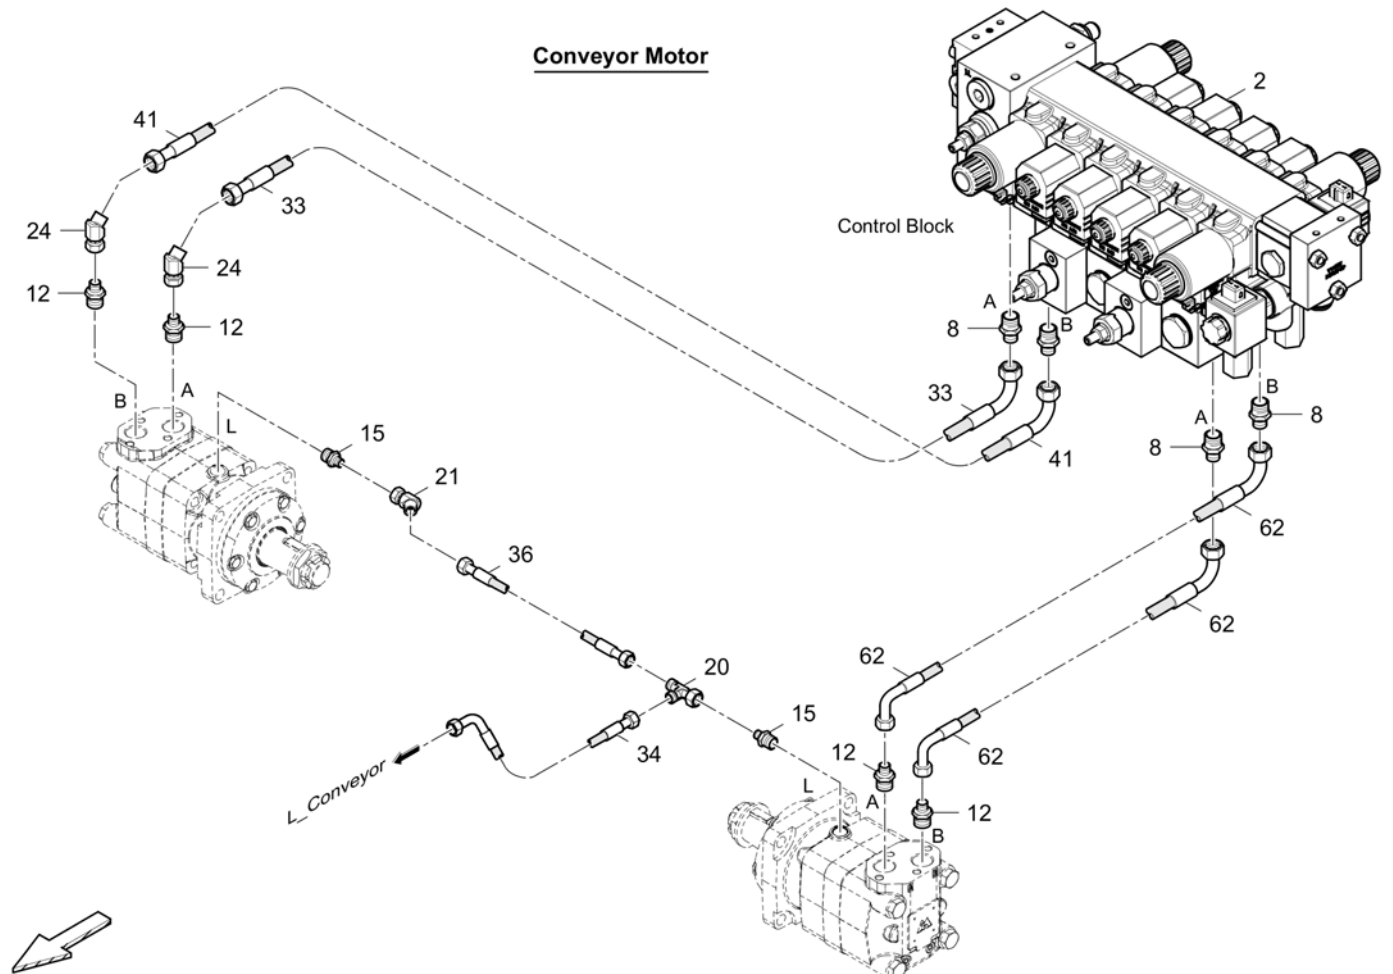

Refer to Parts Online for the most up to date information. The printed information might be outdated.

Fri Mar 23 13:06:17 UTC 2018