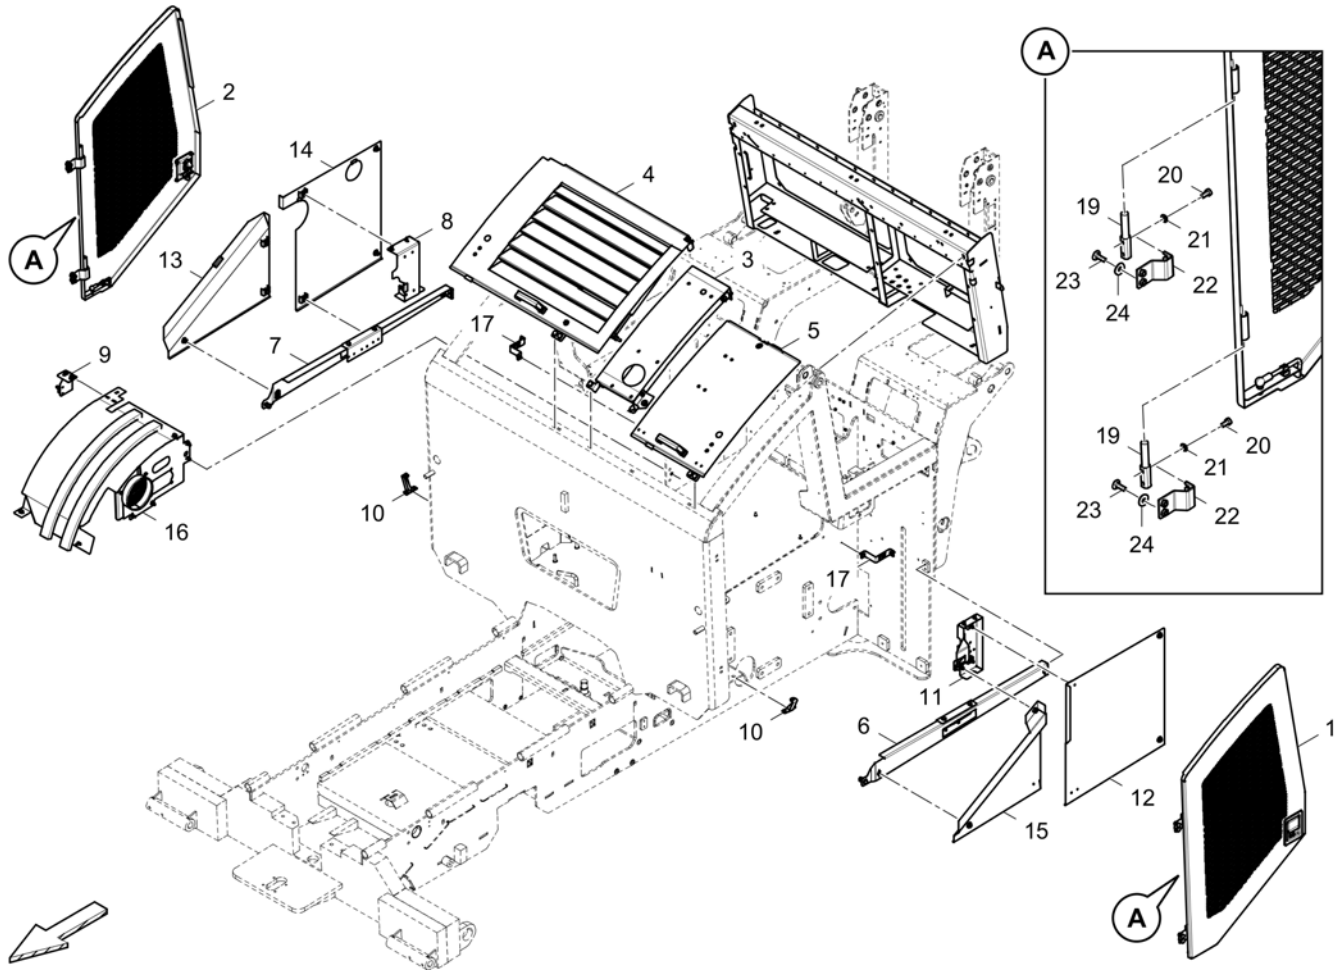

Covering (T) 4812235477 Covering

Item	Part No.	Name	Qty	L	C	SN INFO
1	4812235422	Door plate, l.h.	1			
2	4812235409	Door plate, r.h.	1			
3	4812230593	Intermediate section	1			
4	4812230591	Hood, r.h.	1			
5	4812235519	Hood, l.h.	1			
6	4812215155	Support plate, l.h.	1			
7	4812215156	Support plate, r.h.	1			
8	4812234006	Cover plate	1			
9	4812236026	Support plate	1			
10	4812235987	Lock plate	2			
11	4812236027	Mounting bracket	1			
12	4812235497	Cover plate, l.h.	1			
13	4812235499	Side cover, r.h.	1			
14	4812234017	Cover plate, r.h.	1			
15	4812235490	Side cover, l.h.	1			
16	4812235922	Wheel cover, r.h.	1			

Refer to Parts Online for the most up to date information. The printed information might be outdated.

Fri Mar 23 13:04:11 UTC 2018