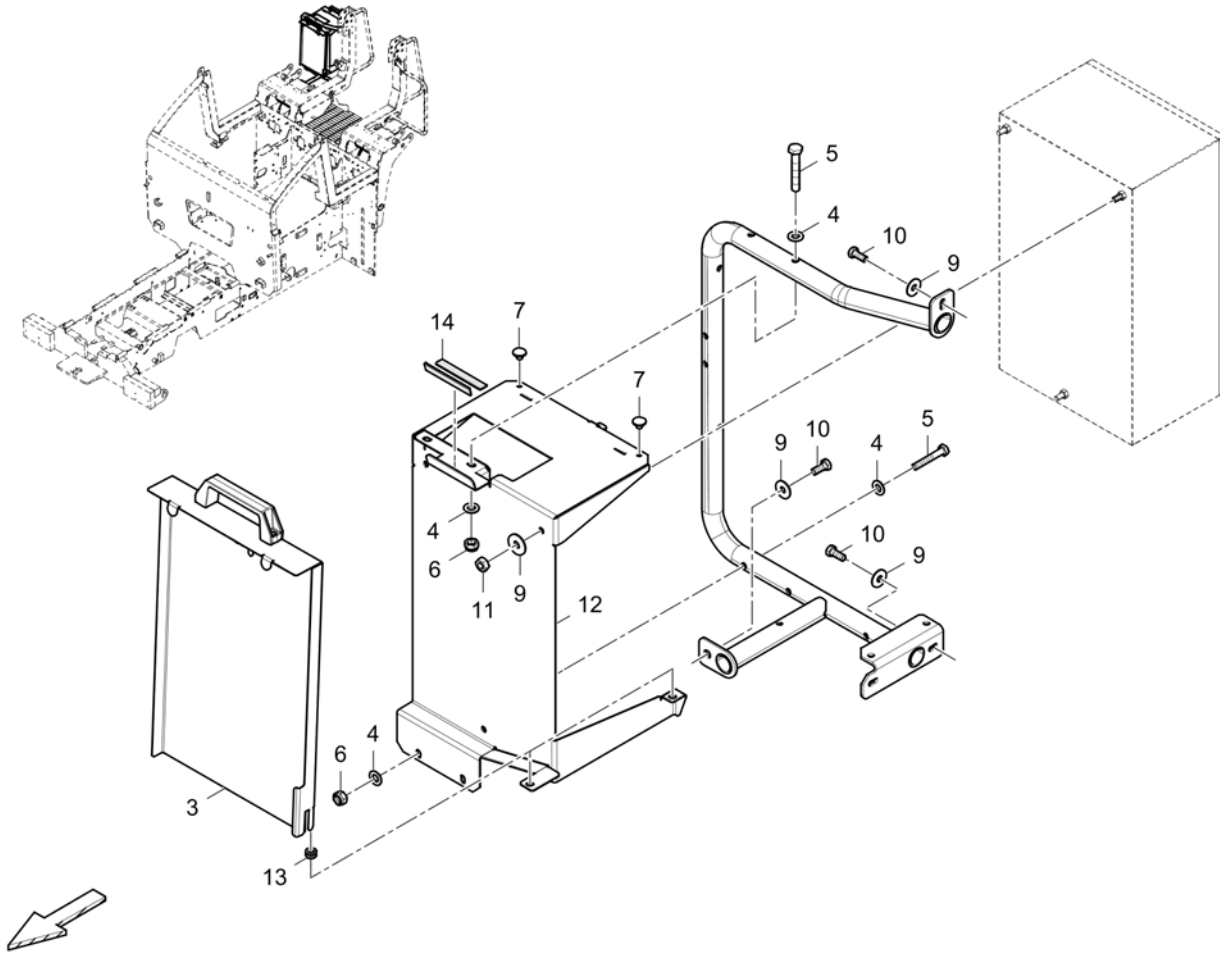

Ascent, r.h. , Valid from s/n G002303, ff. 4812228662B Ascent, r.h.

Item	Part No.	Name	Qty	L	C	SN INFO
1	4812232845	Stair rail	1			
3	4812201975	Cover	1			
4	0301233500	Plain washer	8			
5	0147133012	Hex. head screw	4			
6	0291118802	Hexagon nut	4			
7	D930462912	Plug	2			
9	D939570014	Washer	7			
10	0147132303	Hexagon bolt	4			
11	0266211000	Hexagon nut M8	3			
12	4812201965	Retainer	1			
13	D977384156	Connection	2			
14	4749302027	Sealing	2			

Refer to Parts Online for the most up to date information. The printed information might be outdated.

Fri Mar 23 13:04:32 UTC 2018