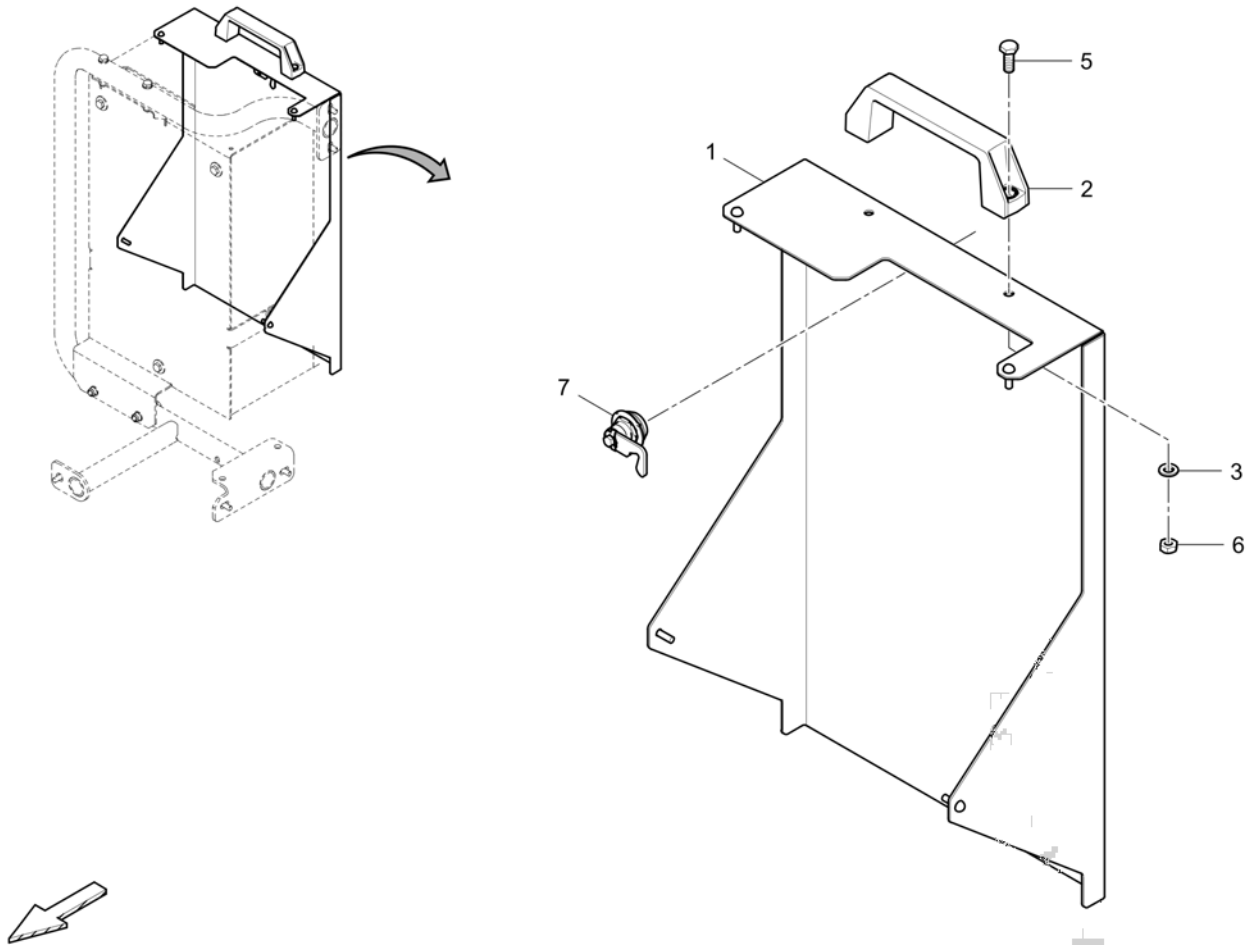

Cover 4812228712 Cover

Item	Part No.	Name	Qty	L	C	SN INFO
1	4812228721	Cover	1			
2	1202867300	Handle	1			
3	0301232100	Plain washer	2			
5	0147124603	Screw	2			
6	5730015118	Hexagon nut	2			
7	4812227510	Lock, cpl.	1			
7.1	4812024627	Key	1