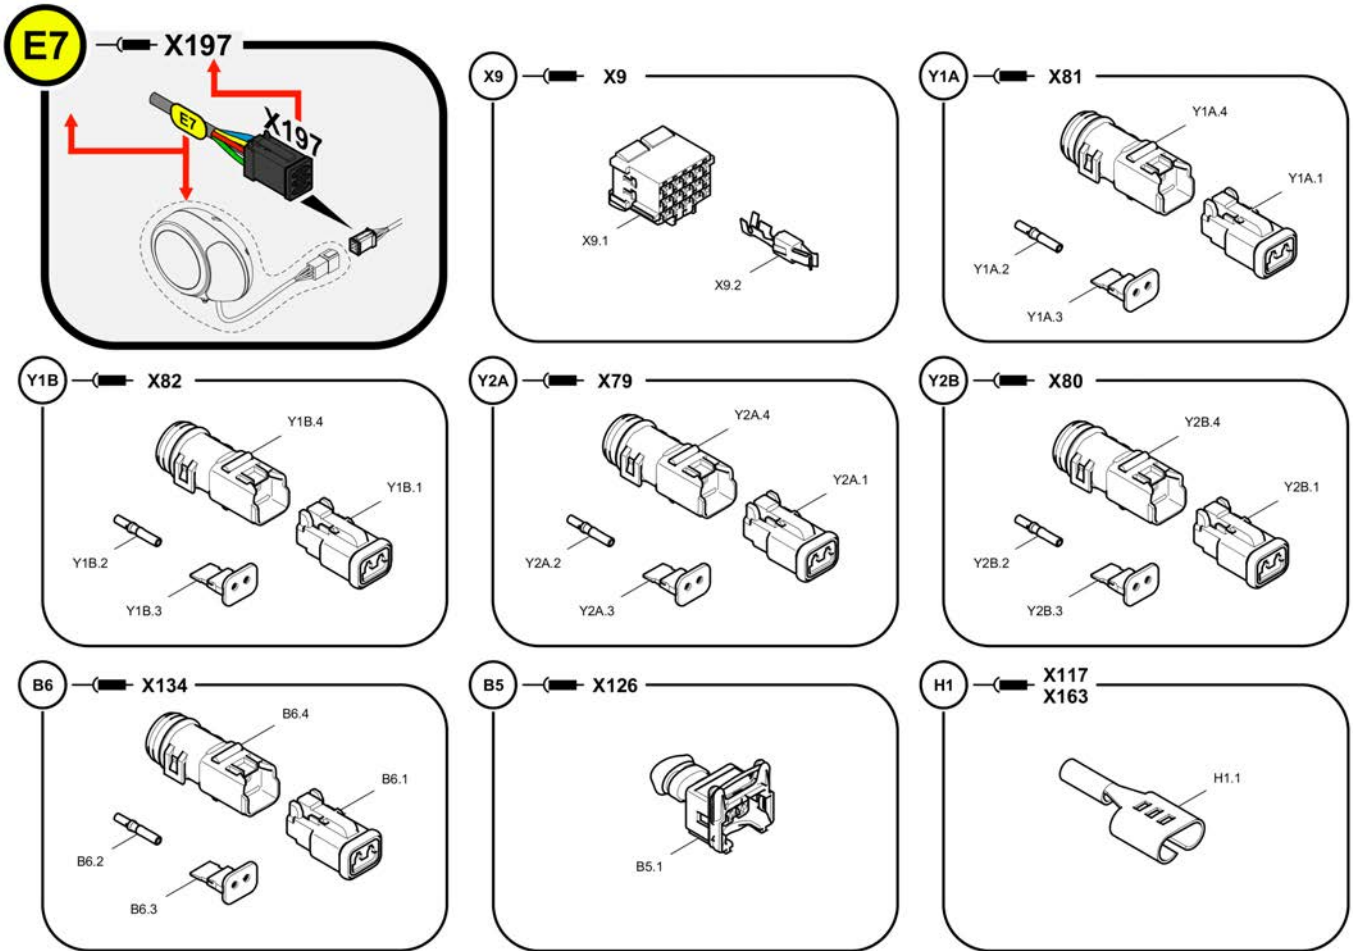

4812017376 Wiring 4812023290 Cable W29

Item	Part No.	Name	Qty	L	C	SN INFO
X9		Electrical components		X9- X9		
X9.1	4812029614	Power-timer housing	1			
X9.2	4812030987	Female contact	15			
Y1A		Electrical components		Y1A - X81		
Y1A.1	D977466134	Socket shell	1			
Y1A.2	D977466144	Socket contact	2			
Y1A.3	D977466137	Key	1			
Y1A.4	4812044175	Corrugated pipe connection	1			
Y1B		Electrical components		Y1B - X82		
Y1B.1	D977466134	Socket shell	1			
Y1B.2	D977466144	Socket contact	2			
Y1B.3	D977466137	Key	1			
Y1B.4	4812044175	Corrugated pipe connection	1			

Refer to Parts Online for the most up to date information. The printed information might be outdated.

Fri Mar 23 13:07:45 UTC 2018