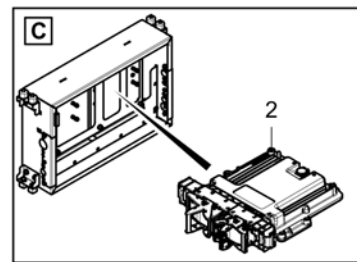

Junction box 4812201245 Junction box