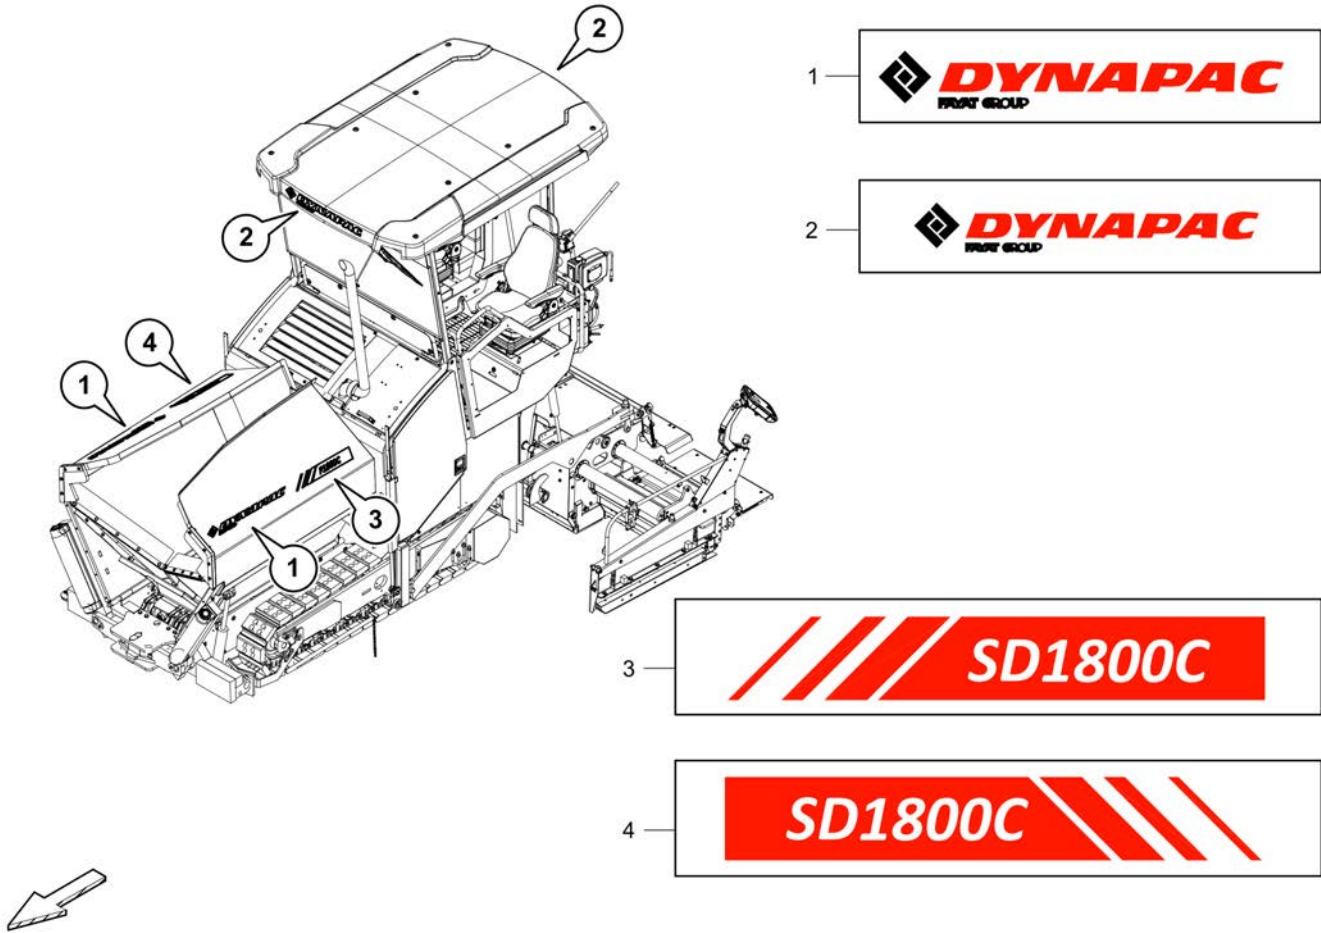

Symbol **SD1800C** 4812202903 Symbol

Item	Part No.	Name	Qty	L	C	SN INFO
1	4812127721	Decal FAYAT DYNAPAC 850 RD	2			
2	4812127719	Decal FAYAT DYNAPAC 600 RD	2			
3	4812237988	Decal SD1800C, l.h.	1			
4	4812237989	Decal SD1800C, r.h.	1