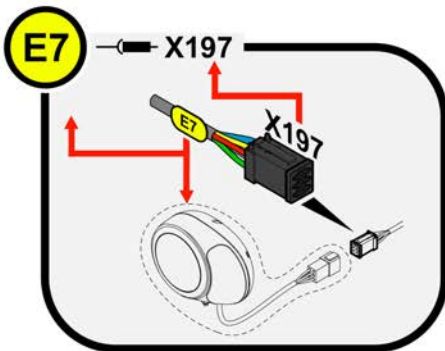

4812017376 Wiring 4812233645 Cable W22