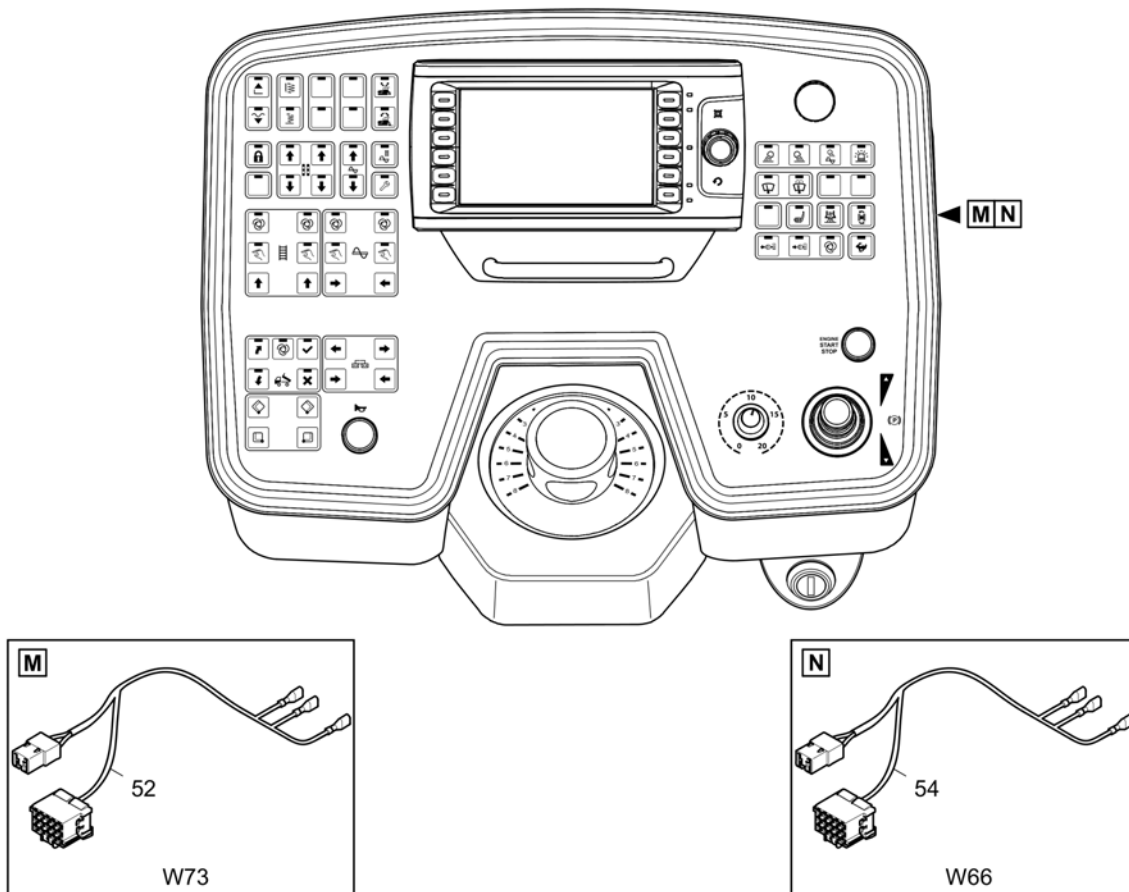

**Operating panel, cpl. 4812019196A operating , cpl.**

Item	Part No.	Name	Qty	L	C	SN INFO
1	4812016174	Operating panel	1			

**4812016174 Operating panel** 4812016174 Operating panel

Item	Part No.	Name	Qty	L	C	SN INFO
1	4812015954	Joystick	1			
1.1	4812202726	Bellows	1			
3	4812016744	Control unit	1			
4	4812016318	Socket	1			
5	4812014594	Angle sensor	1			
6	D978013748	Diode	1			
8	4812035686	Plug	1			
9	4812025303	Switch	1			
9.1	4812025301	Ignition key	1			
10	4812009344	Emergency push button	1			
11	D977514020	Push button	2			
12	4812016576	Master, programmed	1			
14	4812013853	Ring	1			
16	4812013823	Setting button	1			
18	4812028393	Socket	1			
19	4812013852	Cover	1			
21	4812215821	Dust cap	1			