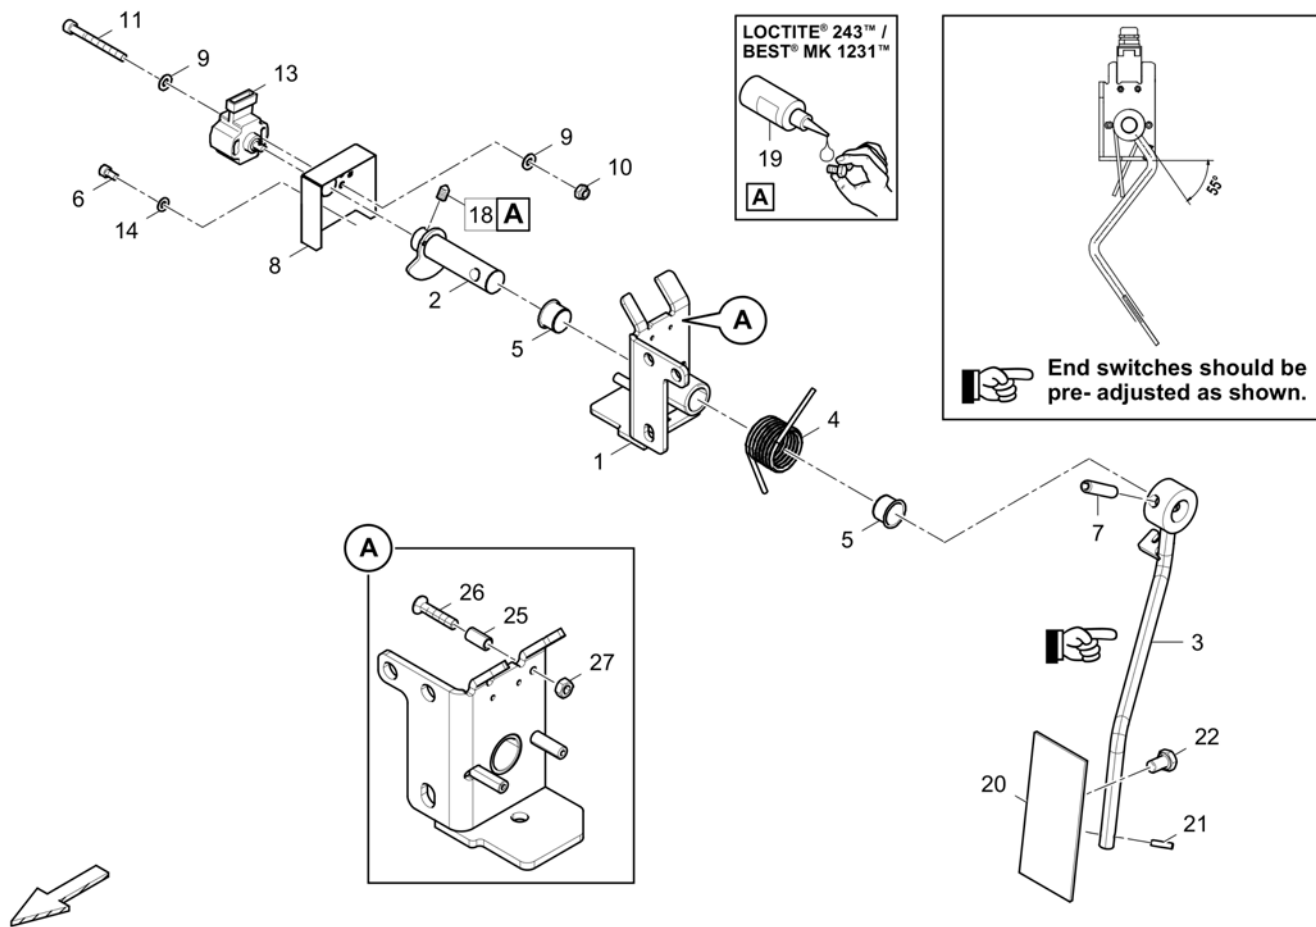

Conveyor limit switch, r.h. 4812014400 Conveyor limit switch, r.h.

Item	Part No.	Name	Qty	L	C	SN INFO
1	4812014389	Retainer	1			
2	4812226063	Shifting shaft	1			
3	4812014387	Lever	1			
4	4812024902	Spring	1			
5	4812014318	Friction bearing	2			
6	0211116903	Screw	2			
7	D931501324	Dowel pin	1			
8	4812014693	Cover	1			
9	0301231800	Flat washer	4			
10	0291118503	Hexagon nut	2			
11	D937930175	Cylinder screw	2			
13	4812014483	Angle sensor	1			
14	4749900492	Shake-proof washer	2			
18	0196120500	Screw stopper M5x12 mm, (.47")	1			
19	4747400034	Thread locking	1			
20	4812033791	Stop plate	1			

Refer to Parts Online for the most up to date information. The printed information might be outdated.

Fri Mar 23 13:05:47 UTC 2018