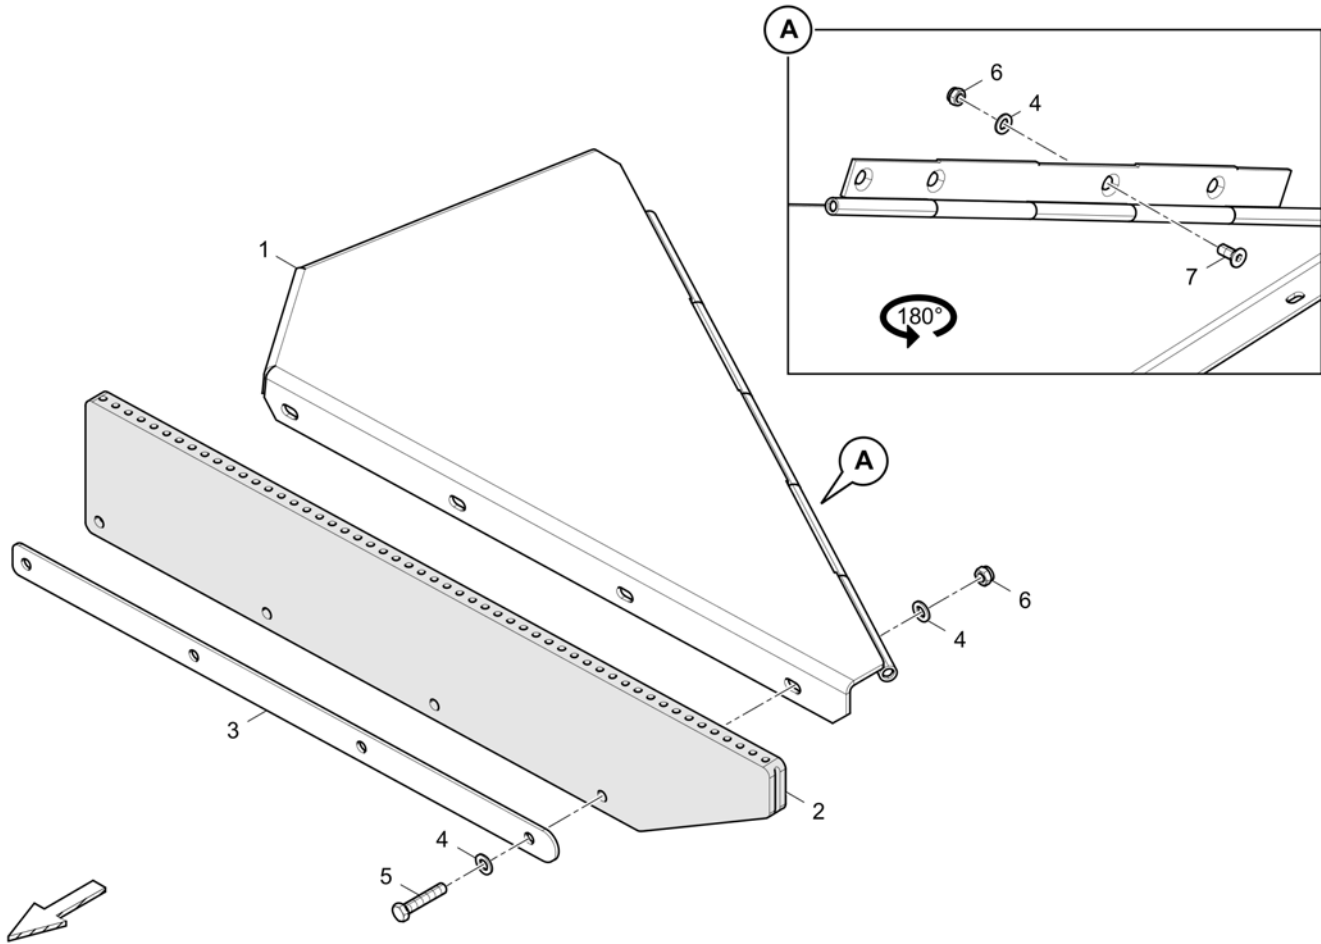

Front hopper, l.h. 4812235527 Front hopper, l.h.

Item	Part No.	Name	Qty	L	C	SN INFO
1	4812235528	Bulk material flap	1			
2	4812235517	Hopper rubber	1			
3	4812235518	Holder plate	1			
4	0301235800	Plain washer(A) 13 x 24 x 2.5	12			
5	0147140703	Hex. head screw M12 x 60	4			
6	5730008013	Hexagon nut	8			
7	0216195762	Countersunk screw	4