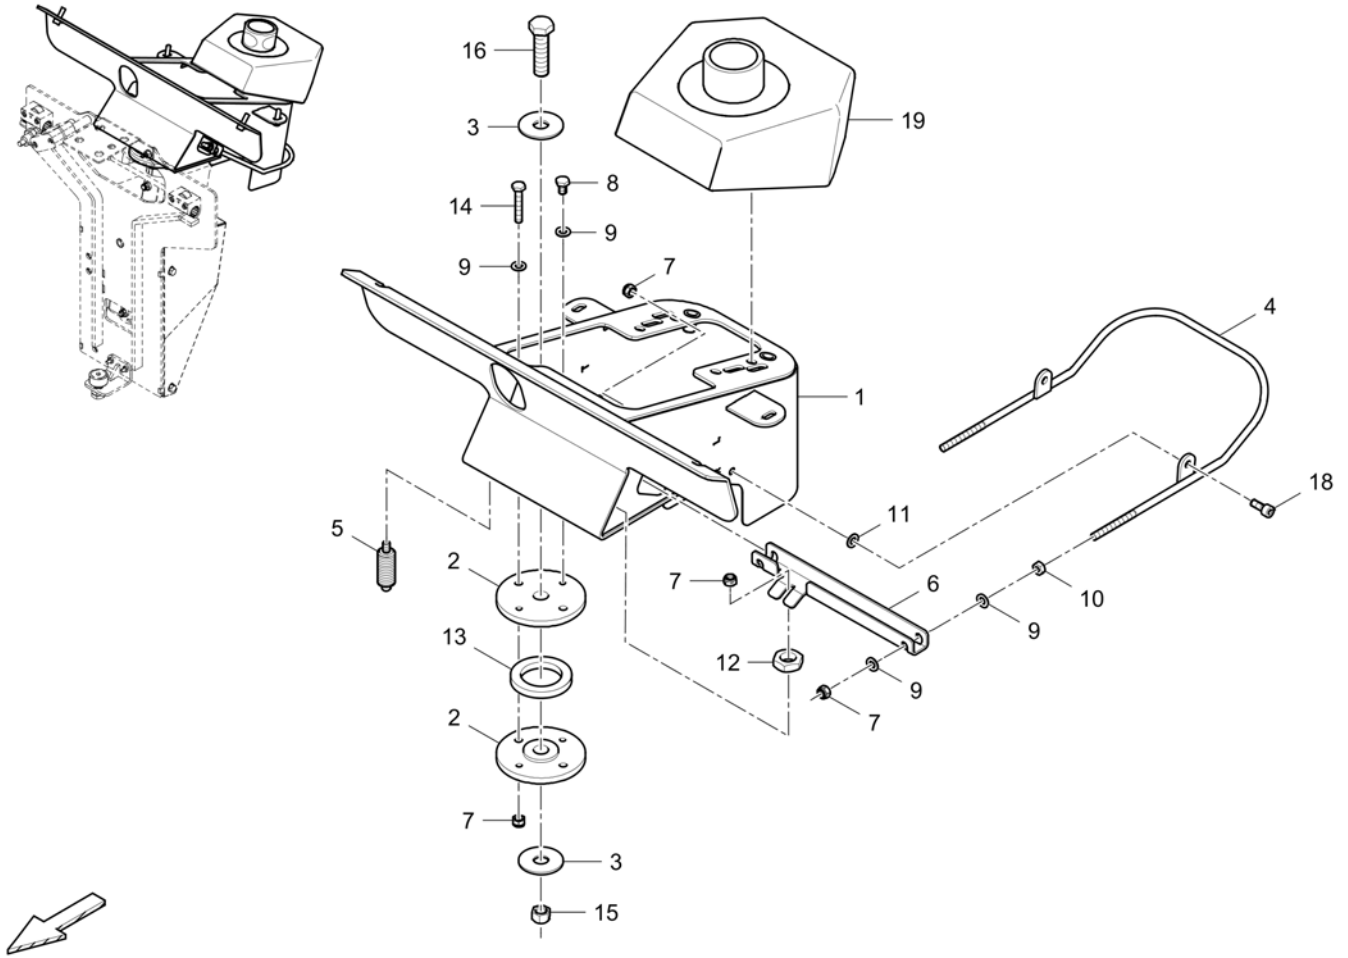

Console 4812230735 Console

Item	Part No.	Name	Qty	L	C	SN INFO
1	4812004070	Console	1			
2	4812039922	Washer	2			
3	D939570522	Washer	2			
4	4812046709	Lever	1			
5	D930404670	Stop bolt	1			
6	4812046694	Carrier	1			
7	0291118802	Hexagon nut	7			
8	0147132003	Hex. head screw	2			
9	0301233500	Plain washer	8			
10	0266211000	Hexagon nut M8	2			
11	4812037696	Washer	2			
12	D937181123	Nut	1			
13	D938590023	Washer	1			
14	0147132903	Screw	2			
15	5730007580	Hexagon nut, M16 A2K	1			
16	0147148117	Hexagon head screw	1			

Refer to Parts Online for the most up to date information. The printed information might be outdated.

Fri Mar 23 13:04:38 UTC 2018