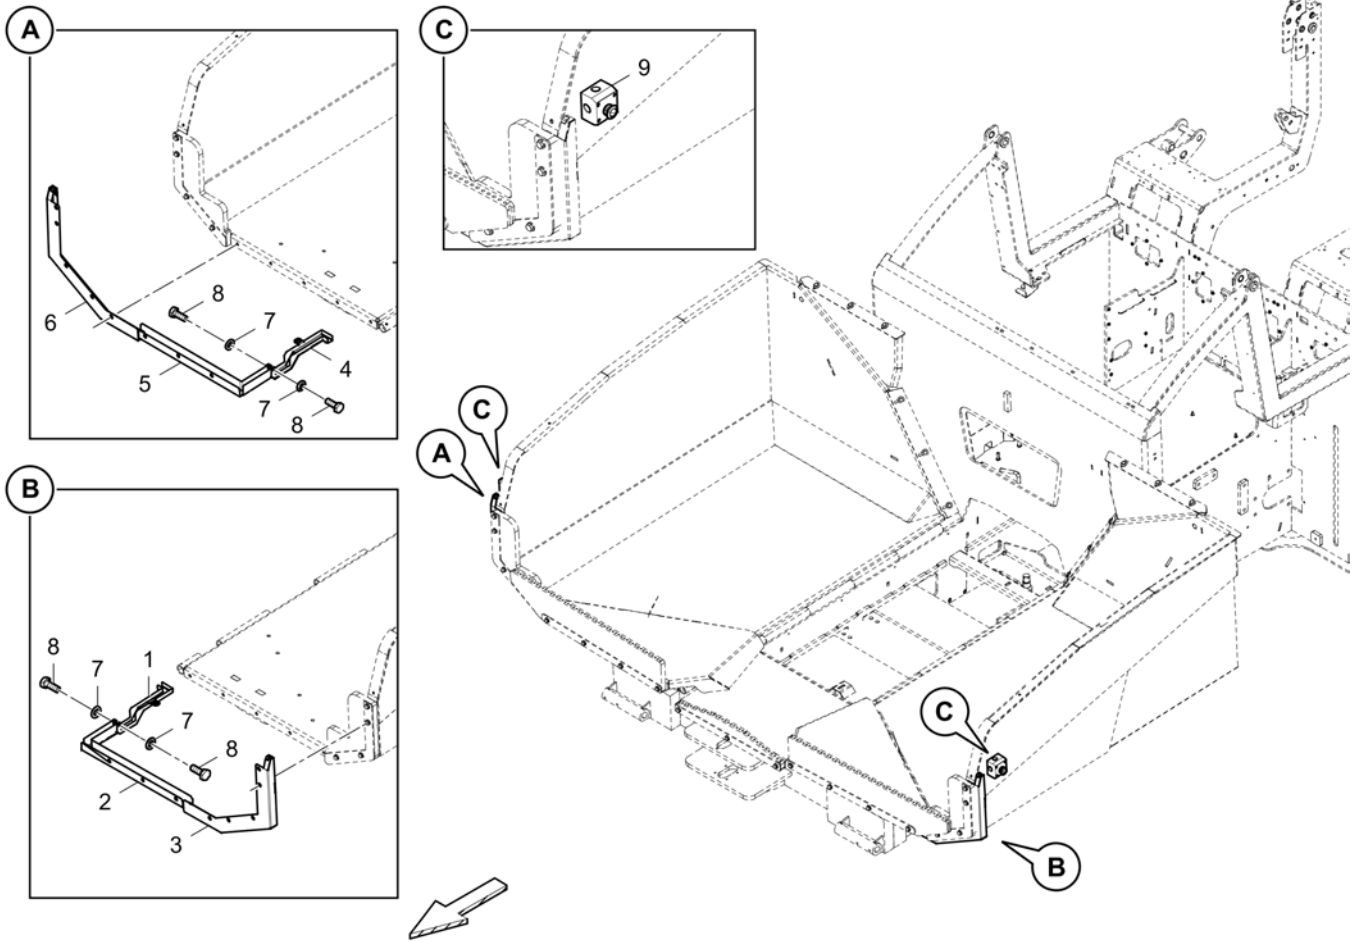

Option England without truck assist 4812236306 Option England without truck assist

Item	Part No.	Name	Qty	L	C	SN INFO
1	4812236331	Cover, l.h.	1			
2	4812236326	Cover, l.h.	1			
3	4812236336	Cover, l.h.	1			
4	4812236342	Cover, r.h.	1			
5	4812236332	Cover, r.h.	1			
6	4812236345	Cover, r.h.	1			
7	0301232100	Plain washer	4			
8	0147124603	Screw	4			
9	4812013436	Option England	1			

Refer to Parts Online for the most up to date information. The printed information might be outdated.

Fri Mar 23 13:08:46 UTC 2018