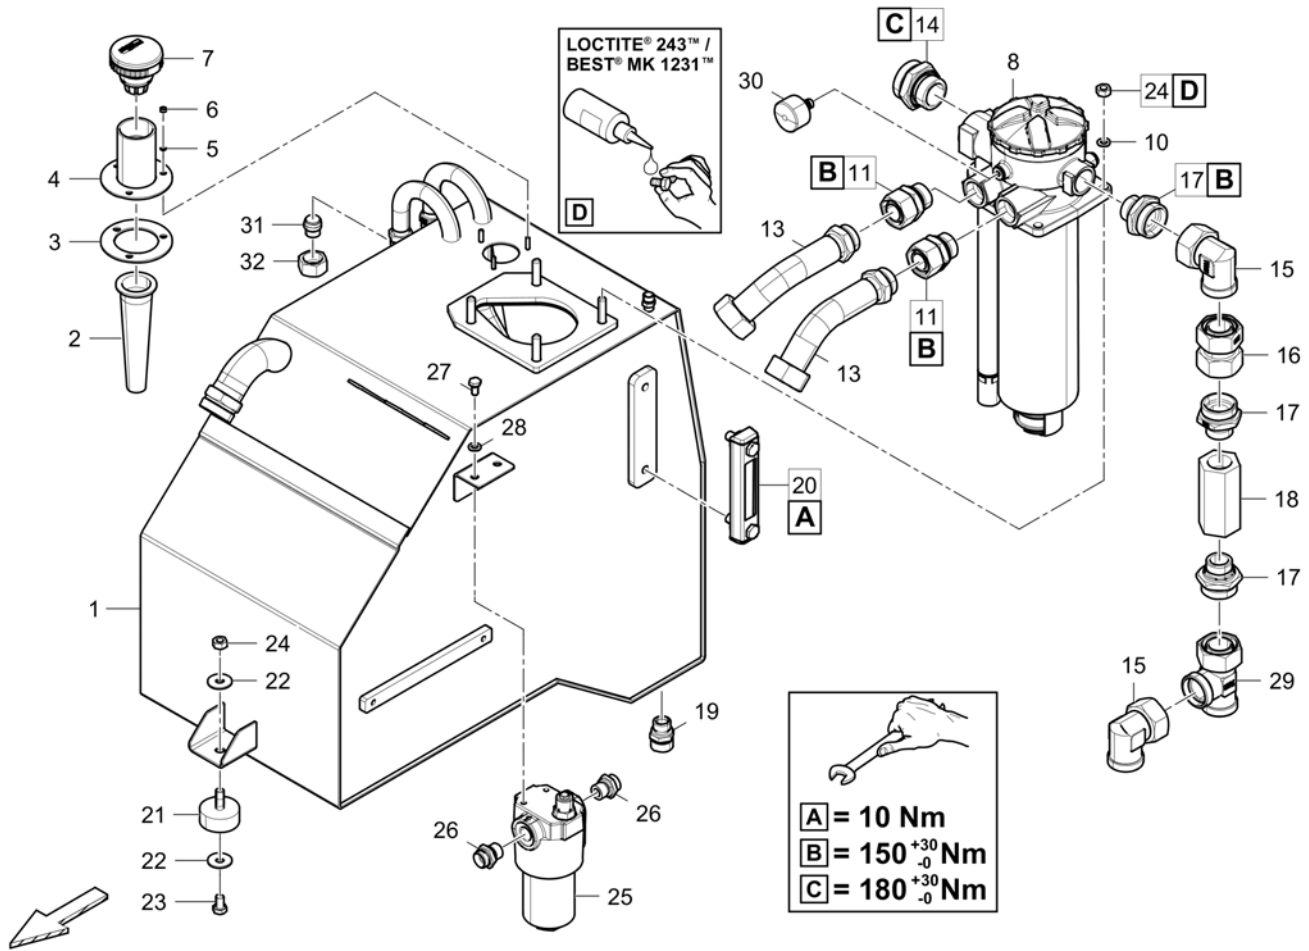

Hydraulic tank 4812226957 Hydraulic tank

Item	Part No.	Name	Qty	L	C	SN INFO
1	4812228048	Hydraulic tank	1			
2	4812010727	Sieve	1			
3	4812201092	Seal	1			
4	4812228127	Filler neck	1			
5	4749900492	Shake-proof washer	3			
6	0266210600	Hexagon nut M4	3			
7	4812018623	Vent filter with chain	1			
8	4812010357	Return/suction filter	1			
10	0301234400	Plain washer	4			
11	D961154112	Stud	2			
13	4812228060	Suction tube	2			
14	D961353004	Stud	1			
15	D961917013	Union elbow both ports	2			
16	D961121013	Intermediate stud	1			
17	D961935165	Straight double-ended union	3			
18	4812006217	Non-return valve	1			

Refer to Parts Online for the most up to date information. The printed information might be outdated.

Fri Mar 23 13:06:34 UTC 2018