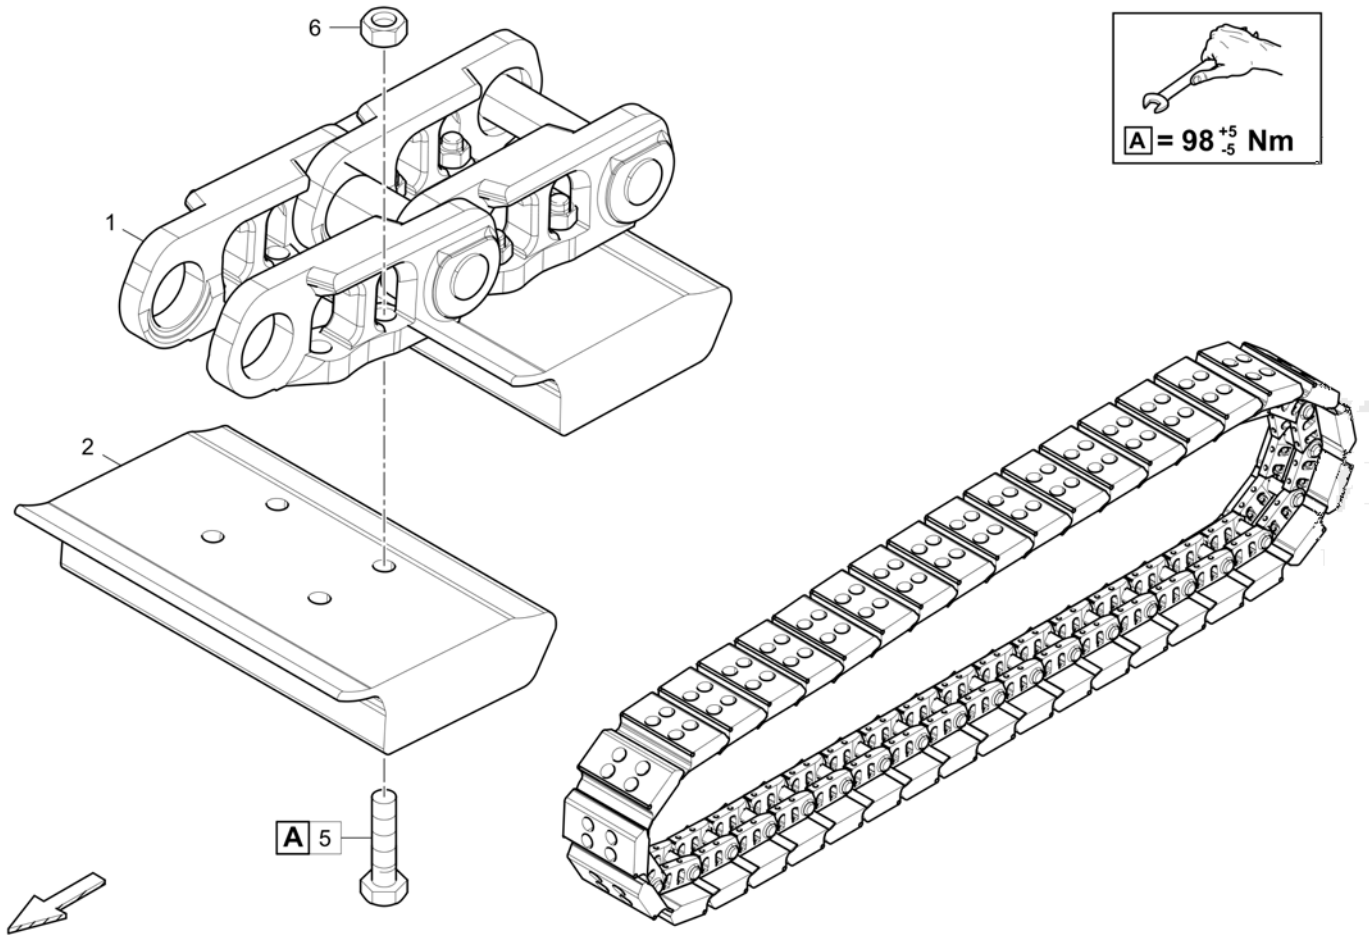

**Chain with rubber plates** 4812007389 Chain with rubber plates

Item	Part No.	Name	Qty	L	C	SN INFO
1	4812233987	Track chain	1			
1.1	4812233971	Track chain	39			
2	4812235776	Rubber baseplate	39			
5	4812215780	Hexagon head screw	156			
6	4812215782	Nut	156			