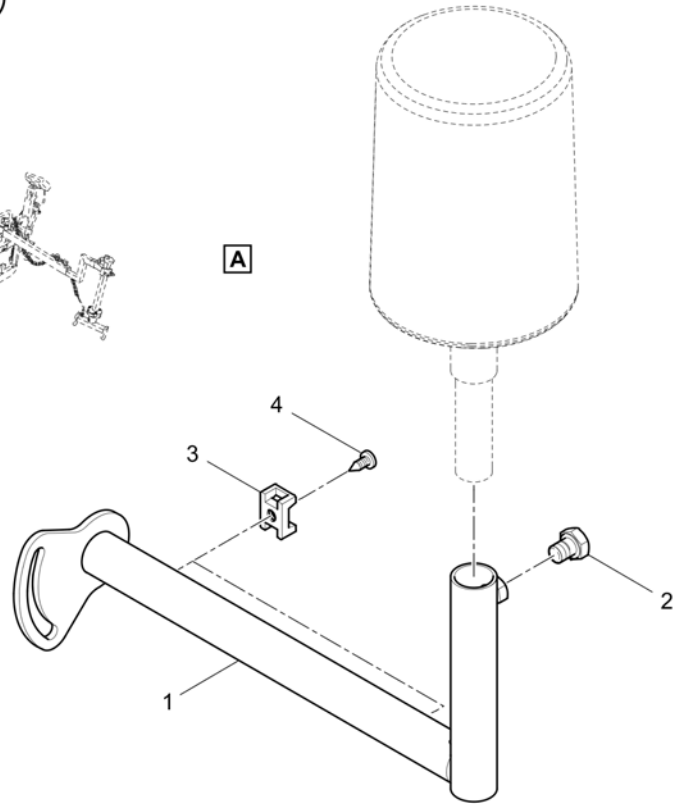

Holder for rotaflare light 4812011482 Holder for rotaflare light

Item	Part No.	Name	Qty	L	C	SN INFO
1	4812011569	lever arm	1			
2	0147135703	Screw cap hex	1			
3	D977389122	Clamp	2			
4	0226334317	Tapping screw	2