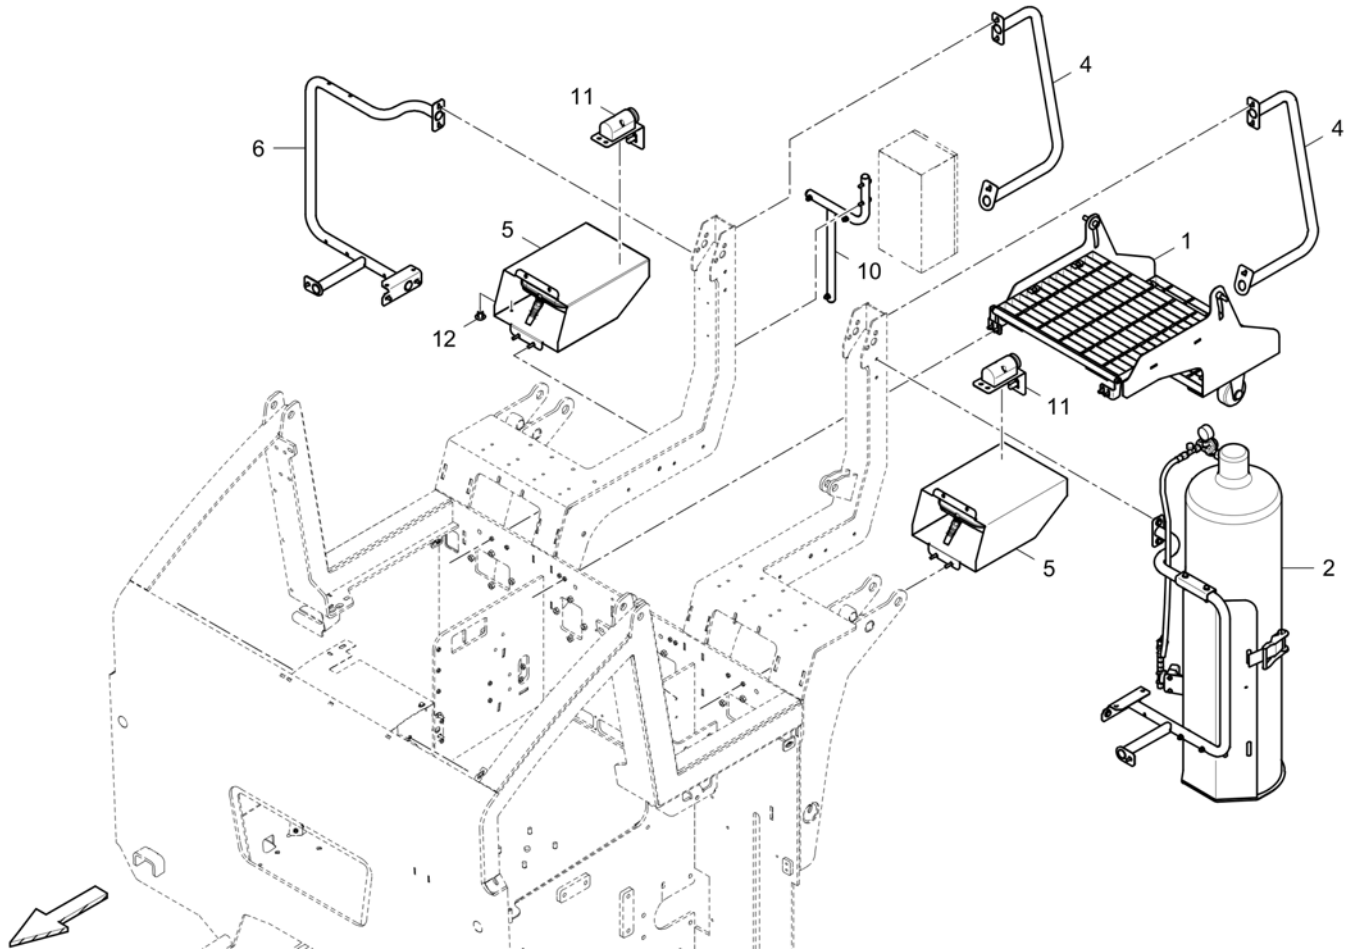

Ascent, gas screed 4812228512A Ascent, gas screed

Item	Part No.	Name	Qty	L	C	SN INFO
1	4812228663	Ascent, middle	1			
2	4812228660A	Ascent, l.h.	1			from SN G001698, G001699, G001702, G001757 ff.
4	4812228638A	Hand rail	2			from SN G001698, G001699, G001702, G001757 ff.
5	4812228664	Holder for remote control	2			
6	4812228661A	Ascent, r.h.	1			from SN G001698, G001699, G001702, G001757 ff.
10	4812231015	Holder, electrical Box	1			
11	4812017858	Socket	2			
12	4812201051	Plug	4			

Refer to Parts Online for the most up to date information. The printed information might be outdated.

Fri Mar 23 13:04:23 UTC 2018