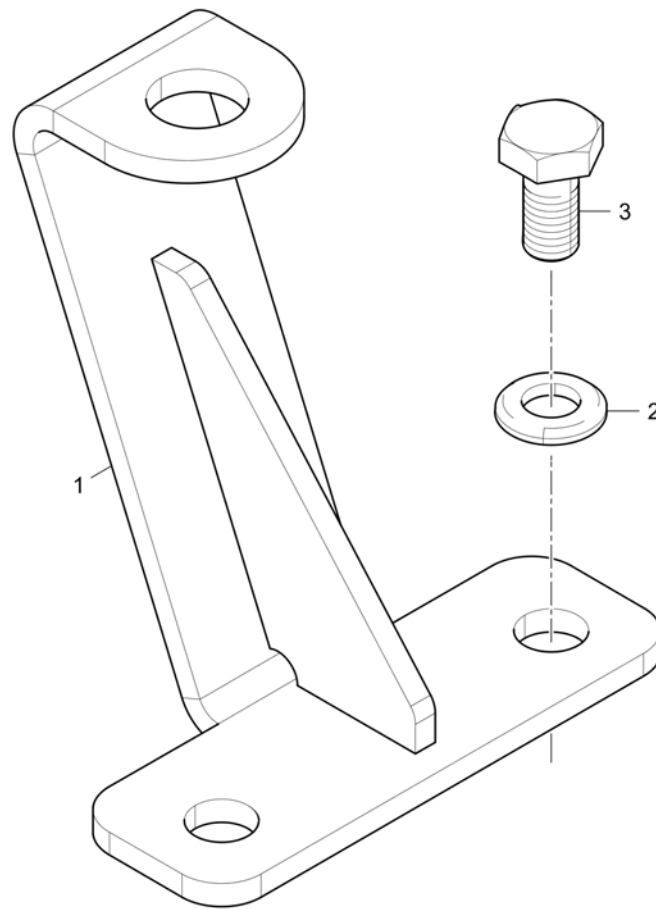

Lock plate 4812235987 Lock plate

Item	Part No.	Name	Qty	L	C	SN INFO
1	4812235986	Lock plate	1			
2	0301232100	Plain washer	2			
3	0147124403	Screw	2