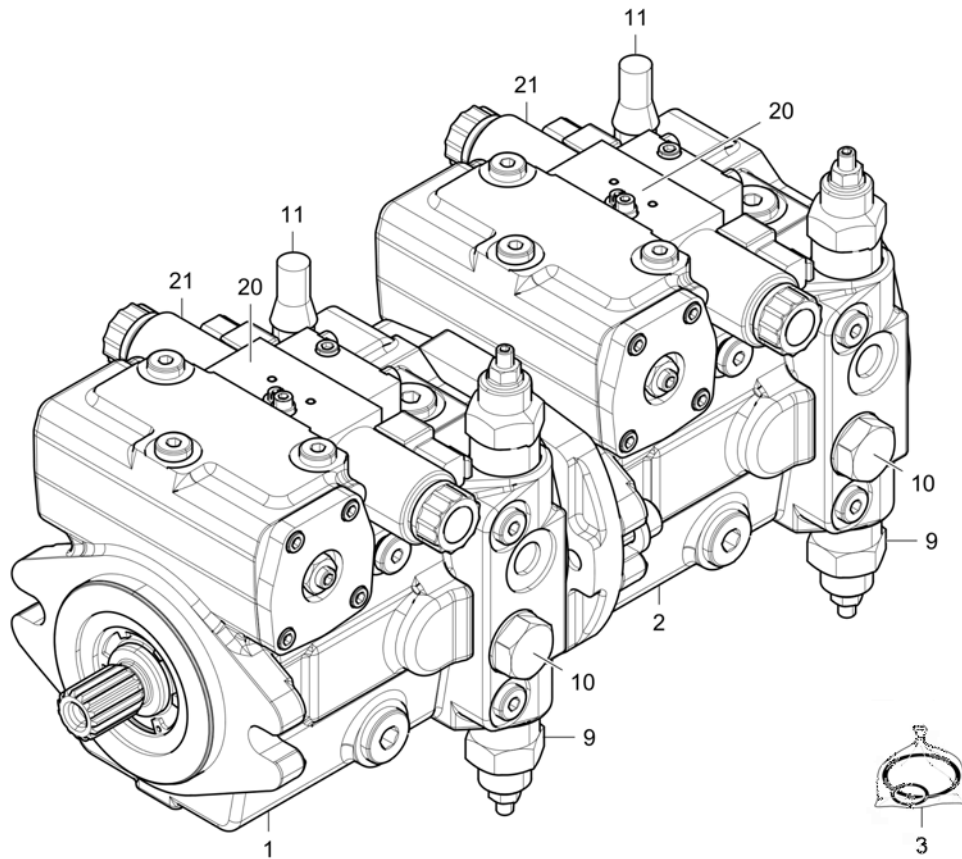

Variable displacement pump 4812010703 Variable displacement pump

Item	Part No.	Name	Qty	L	C	SN INFO
1	4812011791	Variable displacement pump	1			
2	4812011793	Variable displacement pump	1			
3	4812015348	Sealing kit	1			
9	4812015233	Pressure relief valve	1			
10	4812015234	Pressure relief valve	1			
11	4812015305	Valve	1			
20	D967502040	Modulation control	1			
21	D967610541	Solenoid	1