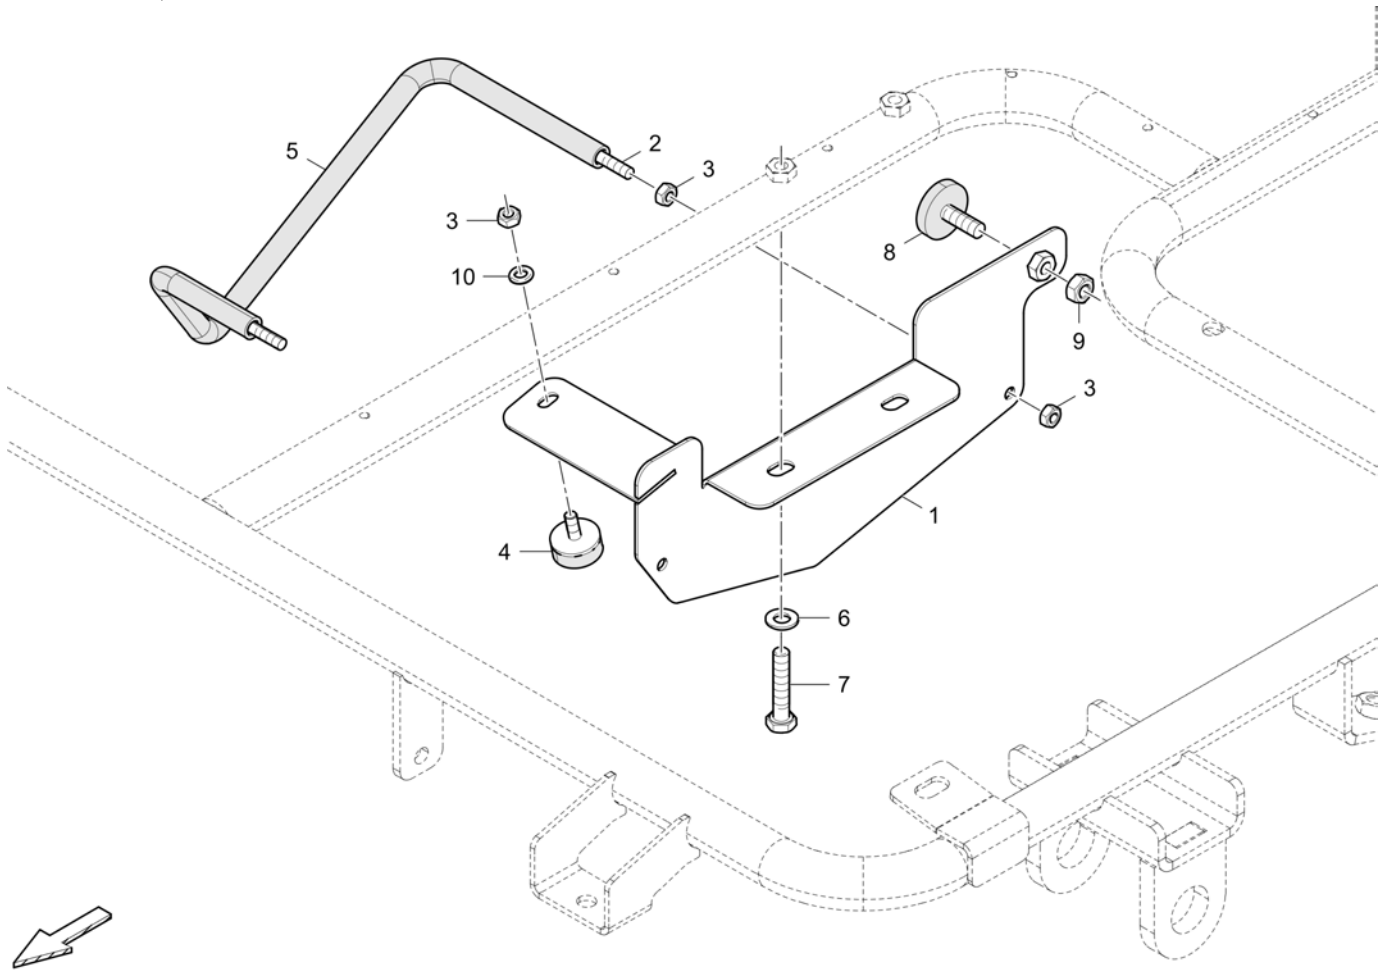

Cover holder, l.h. 4812018842 Holder, l.h.

Item	Part No.	Name	Qty	L	C	SN INFO
1	4812018826	Cover holder	1			
2	4812018838	Round bar steel	1			
3	5730015118	Hexagon nut	5			
4	D930235506	Rubber buffer	1			
5	D930658155	Hose	1			
6	0301233500	Plain washer	2			
7	0147196044	Screw DIN933	2			
8	4812025428	Rubber buffer	1			
9	0266211000	Hexagon nut M8	1			
10	0301232100	Plain washer	1			

Refer to Parts Online for the most up to date information. The printed information might be outdated.

Fri Mar 23 13:04:52 UTC 2018