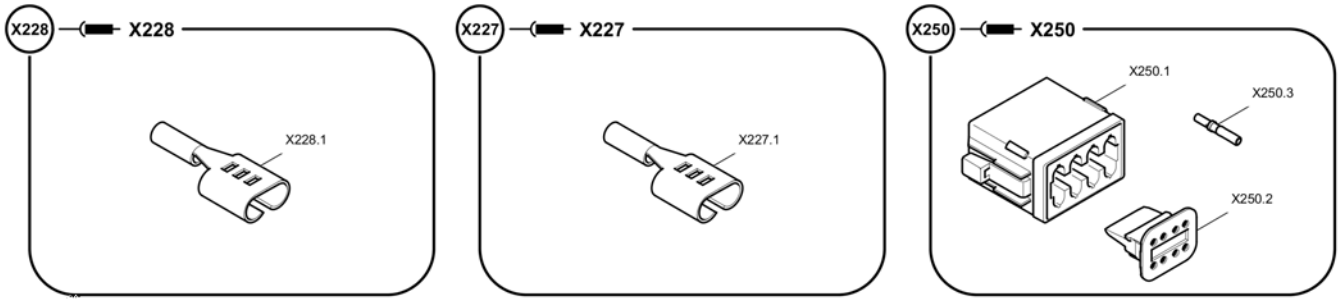

Item	Part No.	Name	Qty	L	C	SN INFO
31		Electrical components			31- X20 1	
31.1	D977405558	Cable lug	1			
X24		Electrical components			X24 - X24	
X24.1	4812046162	Power timer housing	1			
X24.2	4812030987	Female contact	9			
X25		Electrical components			X25 - X25	
X25.1	4812029623	Power-timer housing	1			
X25.2	4812030987	Female contact	21			
X26		Electrical components			X26 - X26	
X26.1	4812029623	Power-timer housing	1			
X26.2	4812030987	Female contact	21			
X27		Electrical components			X27 - X27	
X27.1	4812029623	Power-timer housing	1			

Refer to Parts Online for the most up to date information. The printed information might be outdated.

Fri Mar 23 13:07:22 UTC 2018