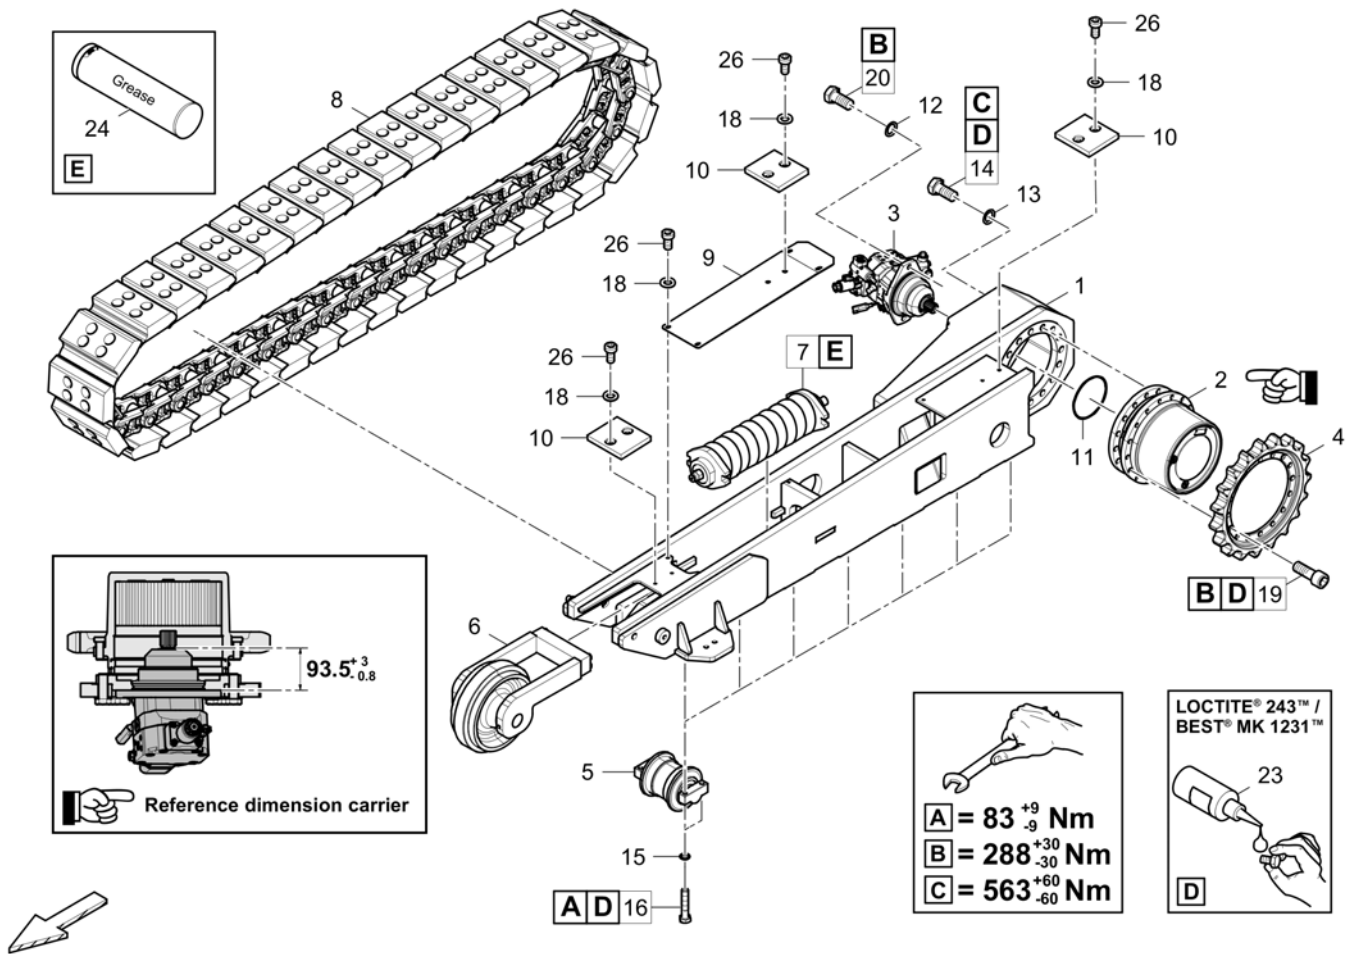

Track group, r.h. 4812010907 Track group, r.h.

Refer to Parts Online for the most up to date information. The printed information might be outdated.

Fri Mar 23 13:05:34 UTC 2018