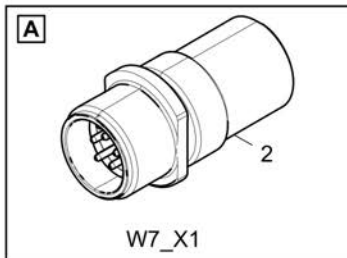

Fri Mar 23 13:08:19 UTC 2018

**Harness W7** 4812015281 Harness W7

Item	Part No.	Name	Qty	L	C	SN INFO
2	4812007725	Plug	1			
3	4812032776	Plug	1			

Refer to Parts Online for the most up to date information. The printed information might be outdated.