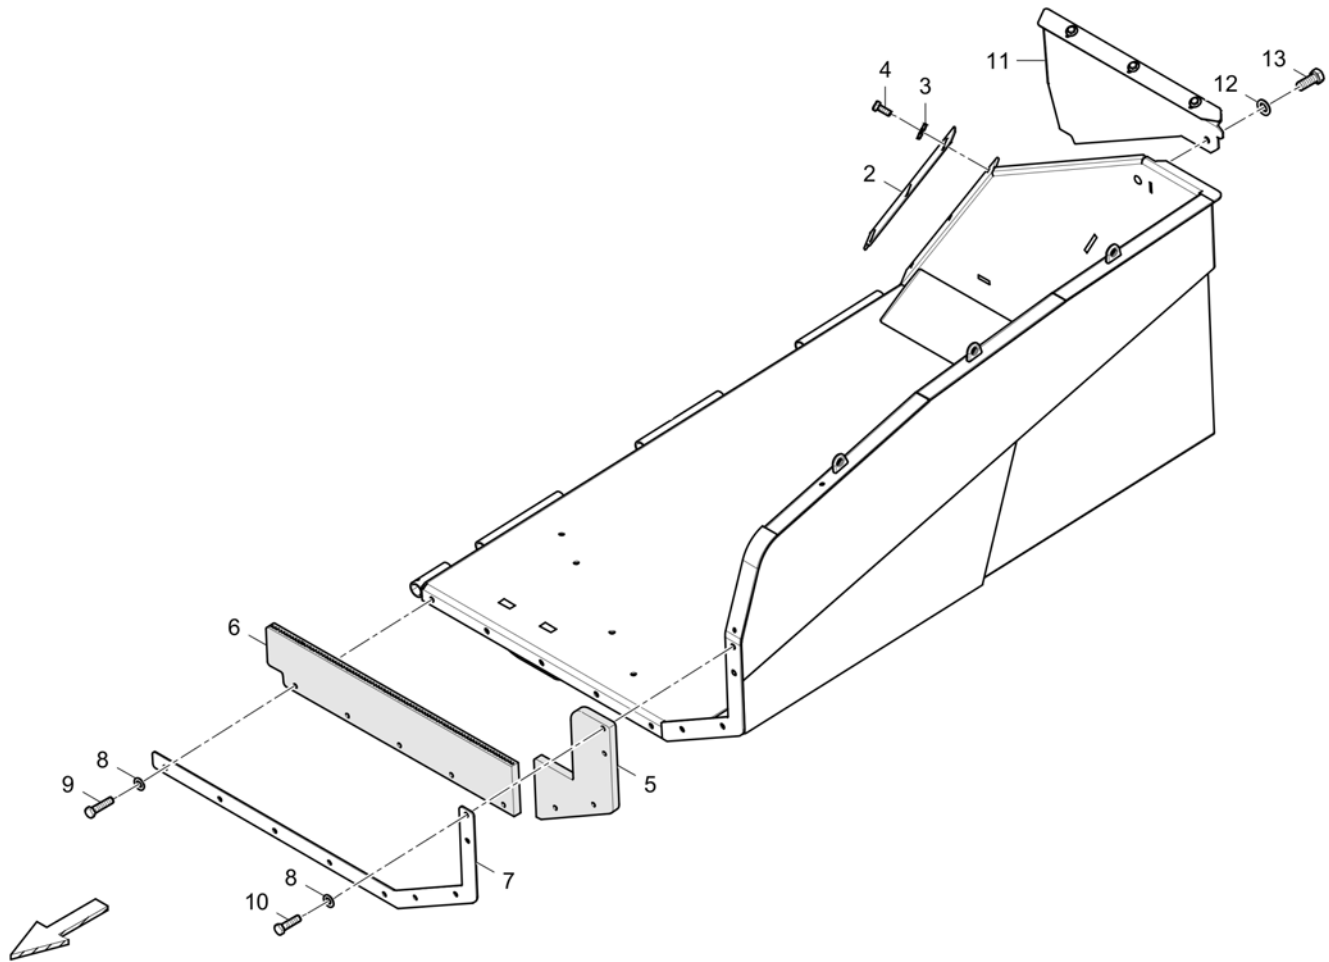

Hopper, l.h. 4812234999 Hopper, l.h.

Item	Part No.	Name	Qty	L	C	SN INFO
2	4812235562	Stripper	1			
3	0300013038	Flat washer	3			
4	0147136203	Hex. head screw M10 x 25	3			
5	4812232773	Hopper rubber	1			
6	4812228110	Hopper rubber	1			
7	4812232771	Sheet cast	1			
8	0301235800	Plain washer(A) 13 x 24 x 2.5	9			
9	0147140503	Hex. head screw M12 x 50	7			
10	0147140403	Hex. head screw M12 x 45	2			
11	4812234627	Covering flap, l.h.	1			
12	0301237800	Plain washer(A) 17 x 30 x 3	1			
13	0147147503	Hex bolt	1			

Refer to Parts Online for the most up to date information. The printed information might be outdated.

Fri Mar 23 13:04:03 UTC 2018