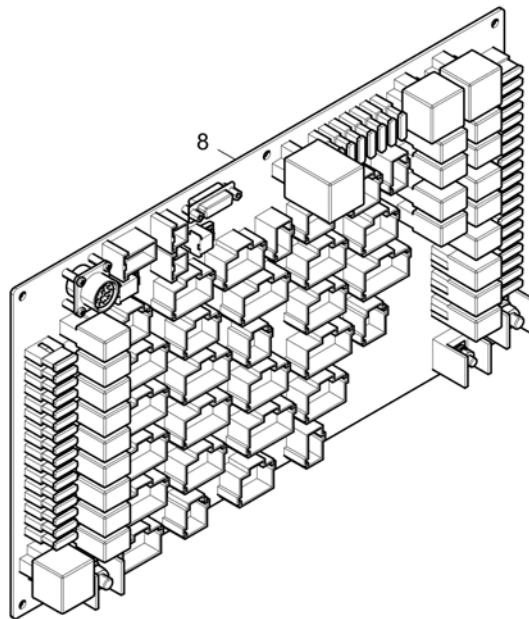

Junction box 4812201245 Junction box