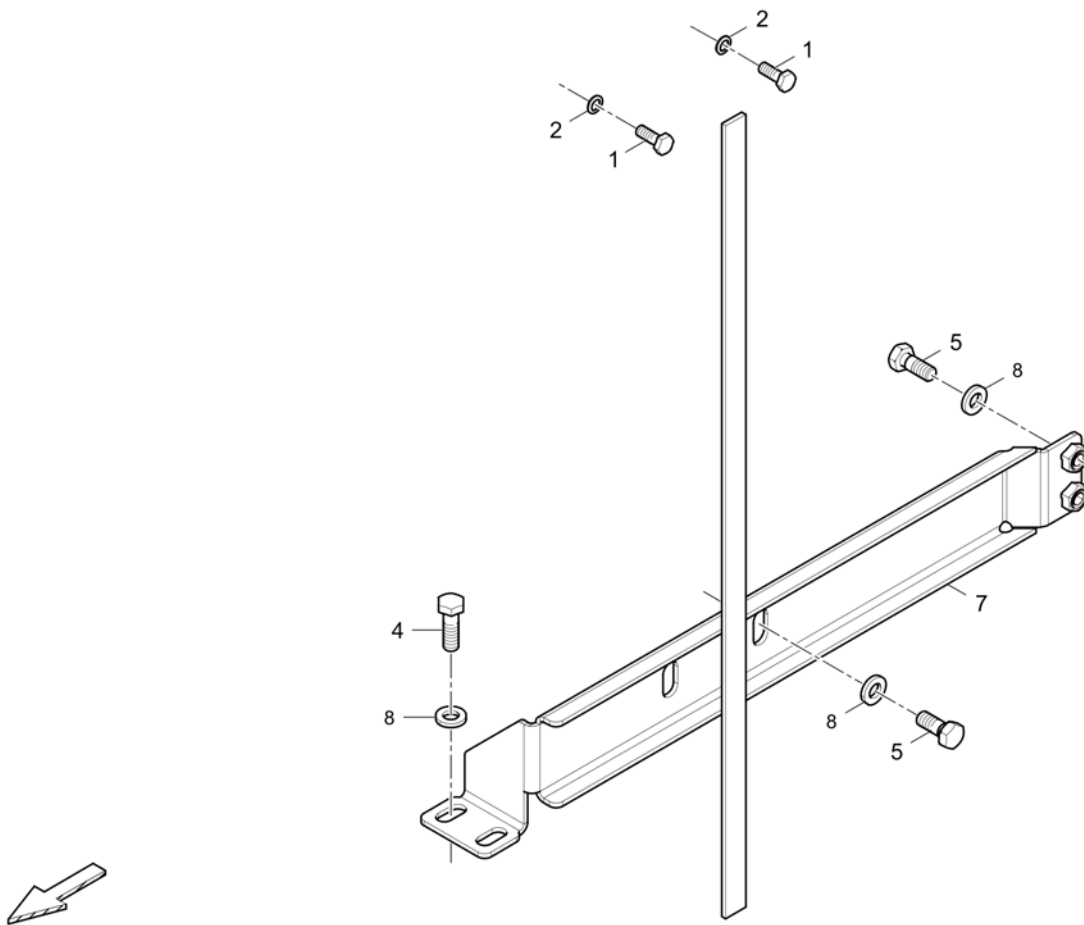

Valve support 4812012789 Valve support

Item	Part No.	Name	Qty	L	C	SN INFO
1	0147124603	Screw	2			
2	0333310045	Schnorr-lock washer	2			
4	0147132503	Hex. Head screw M8 x 25	2			
5	0147132303	Hexagon bolt	4			
7	4812012631	Ganged valve support	1			
8	0301233500	Plain washer	6