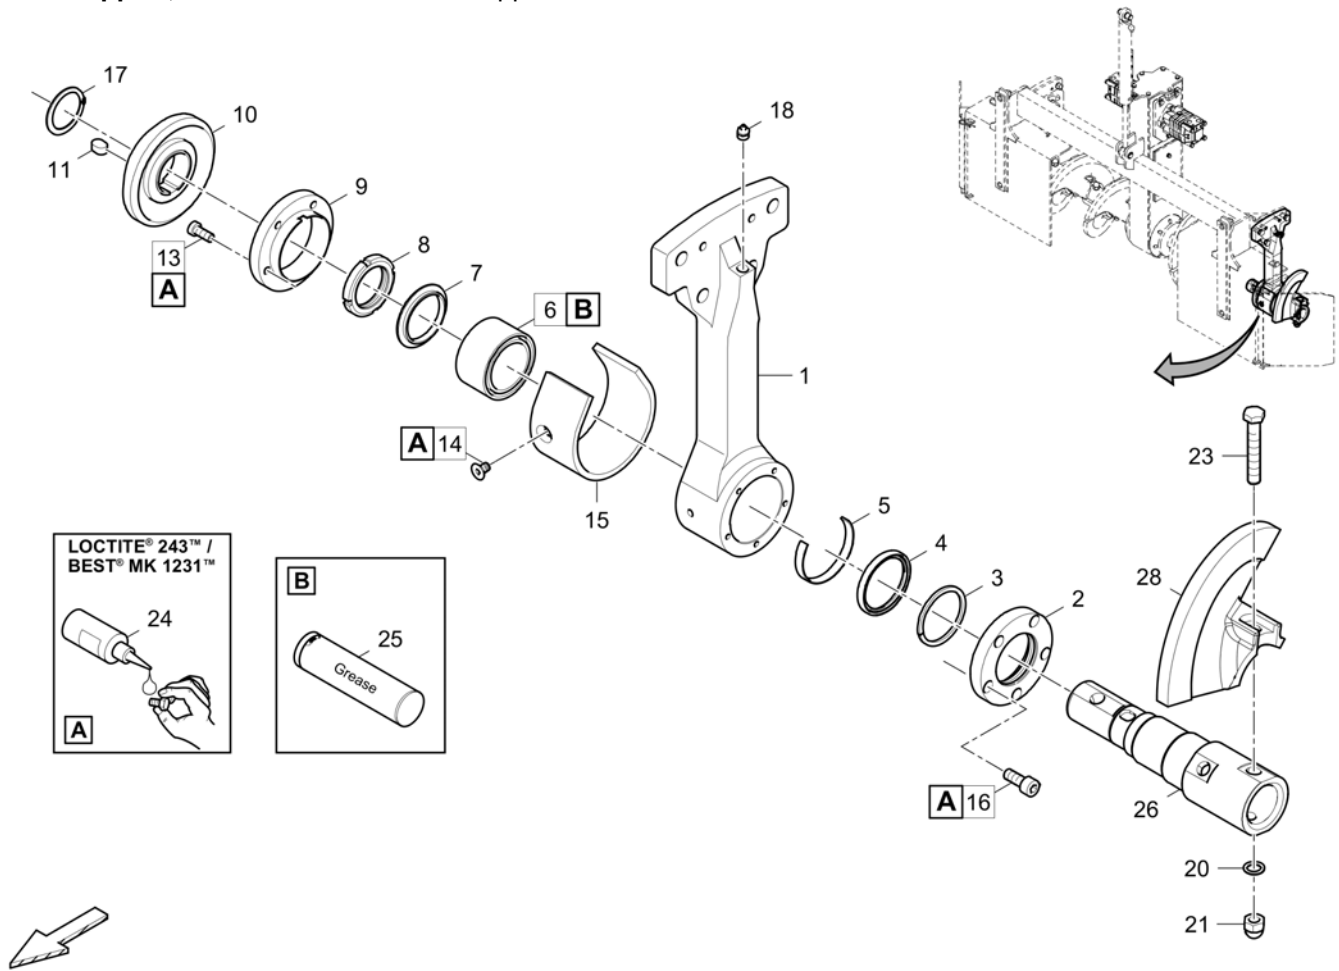

Outer support, l.h. 4812013689 Outer support, l.h.

Item	Part No.	Name	Qty	L	C	SN INFO
1	D438080305	Bearing housing	1			
2	D438080303	Thrust washer, outer	1			
3	D390000021	Sealing	1			
4	D936654211	Shaft sealing ring	1			
5	D438080306	Pressure ring	1			
6	D935225782	Bearing	1			
7	D438080304	Thrust washer	1			
8	D930550040	Shaft nut	1			
9	D438081202	Thrust washer	1			
10	D874181002	Thrust washer	1			
11	0337001032	Feather key	1			
13	0215001059	Hexagon socket head cap screw	5			
14	0216110038	Countersunk screw	1			
15	4738000726	Wear shield	1			
16	0211132303	Hex. socket screw	5			
17	4749900652	Circlip	1			

Refer to Parts Online for the most up to date information. The printed information might be outdated.

Fri Mar 23 13:05:56 UTC 2018