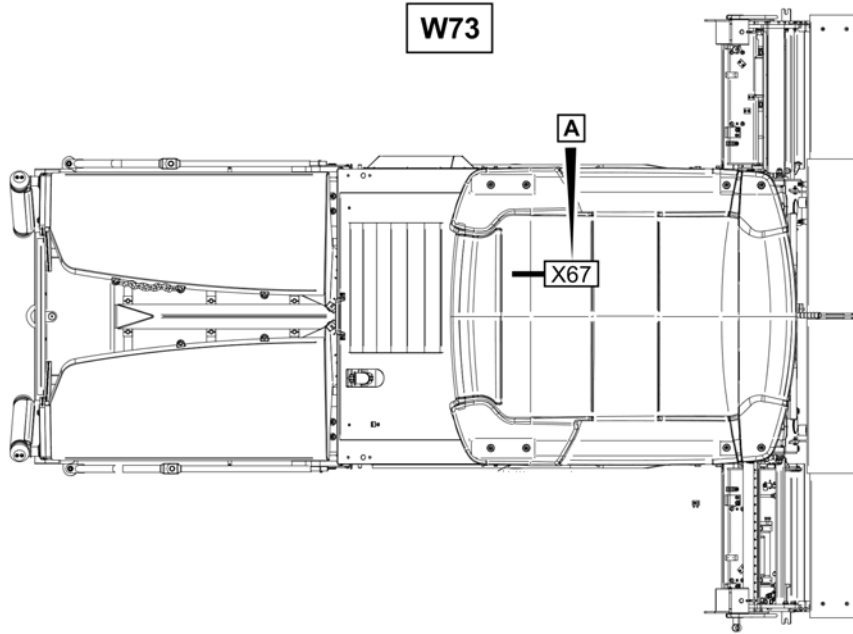

4812016174 Operating panel 4812016676 Cable W73

Item	Part No.	Name	Qty	L	C	SN INFO
1	D977479755	Socket shell	1			
7	4812028613	Female contact	6			
8	4812028609	Key	1