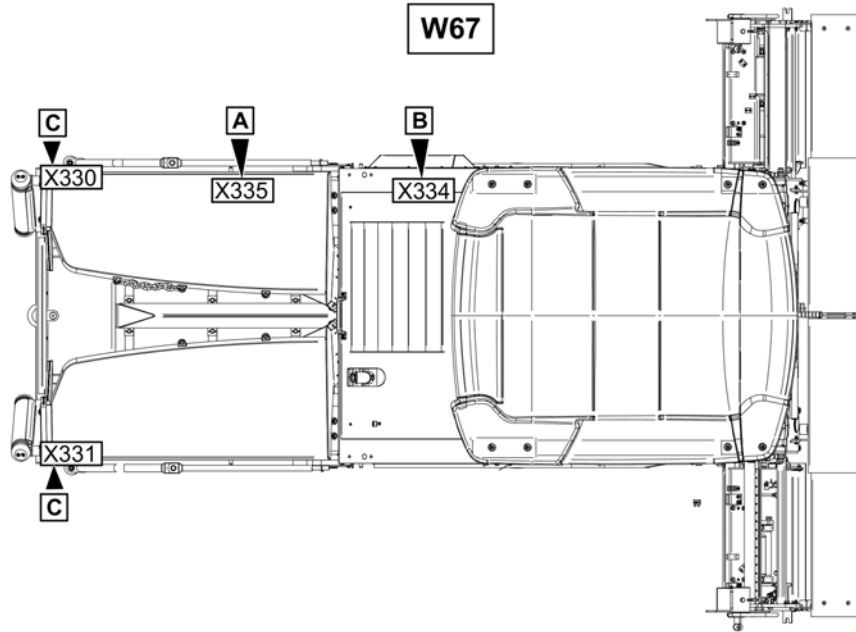

Refer to Parts Online for the most up to date information. The printed information might be outdated.

Fri Mar 23 13:09:03 UTC 2018

**Electric** 4812016890 Cable W67

Item	Part No.	Name	Qty	L	C	SN INFO
1	D977479754	Wire box	1			
2	4812036594	Socket	1			
2.1	4812040701	Connector housing	1			
2.2	4812031120	Male contact	4			
2.3	4812033919	Key	1			
3	4812035486	Plug	1			
3:1	4812030147	Socket shell	1			
3:2	4812030145	Key	1			
3:3	D977466144	Socket contact	8			