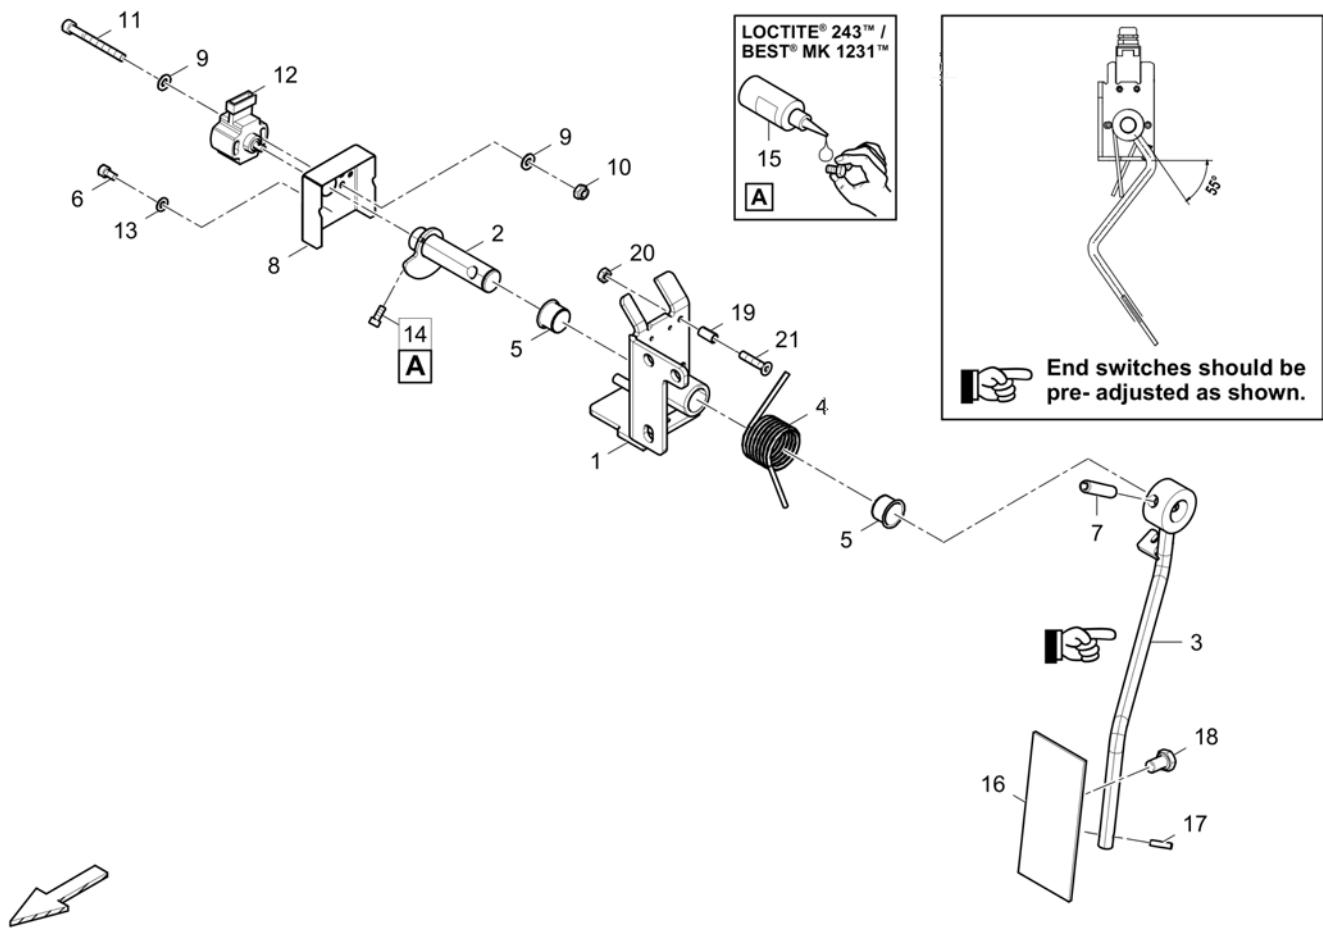

Conveyor limit switch, r.h. 4812236098 Conveyor limit switch, r.h.

Item	Part No.	Name	Qty	L	C	SN INFO
1	4812014389	Retainer	1			
2	4812226063	Shifting shaft	1			
3	4812014387	Lever	1			
4	4812024902	Spring	1			
5	4812014318	Friction bearing	2			
6	0211116903	Screw	2			
7	D931501324	Dowel pin	1			
8	4812014693	Cover	1			
9	0301231800	Flat washer	4			
10	0291118503	Hexagon nut	2			
11	D937930175	Cylinder screw	2			
12	4812014483	Angle sensor	1			
13	4749900492	Shake-proof washer	2			
14	0211120503	Hex socket screw	1			
15	4747400034	Thread locking	0,01			
16	4812033791	Stop plate	1			

Refer to Parts Online for the most up to date information. The printed information might be outdated.

Fri Mar 23 13:05:48 UTC 2018