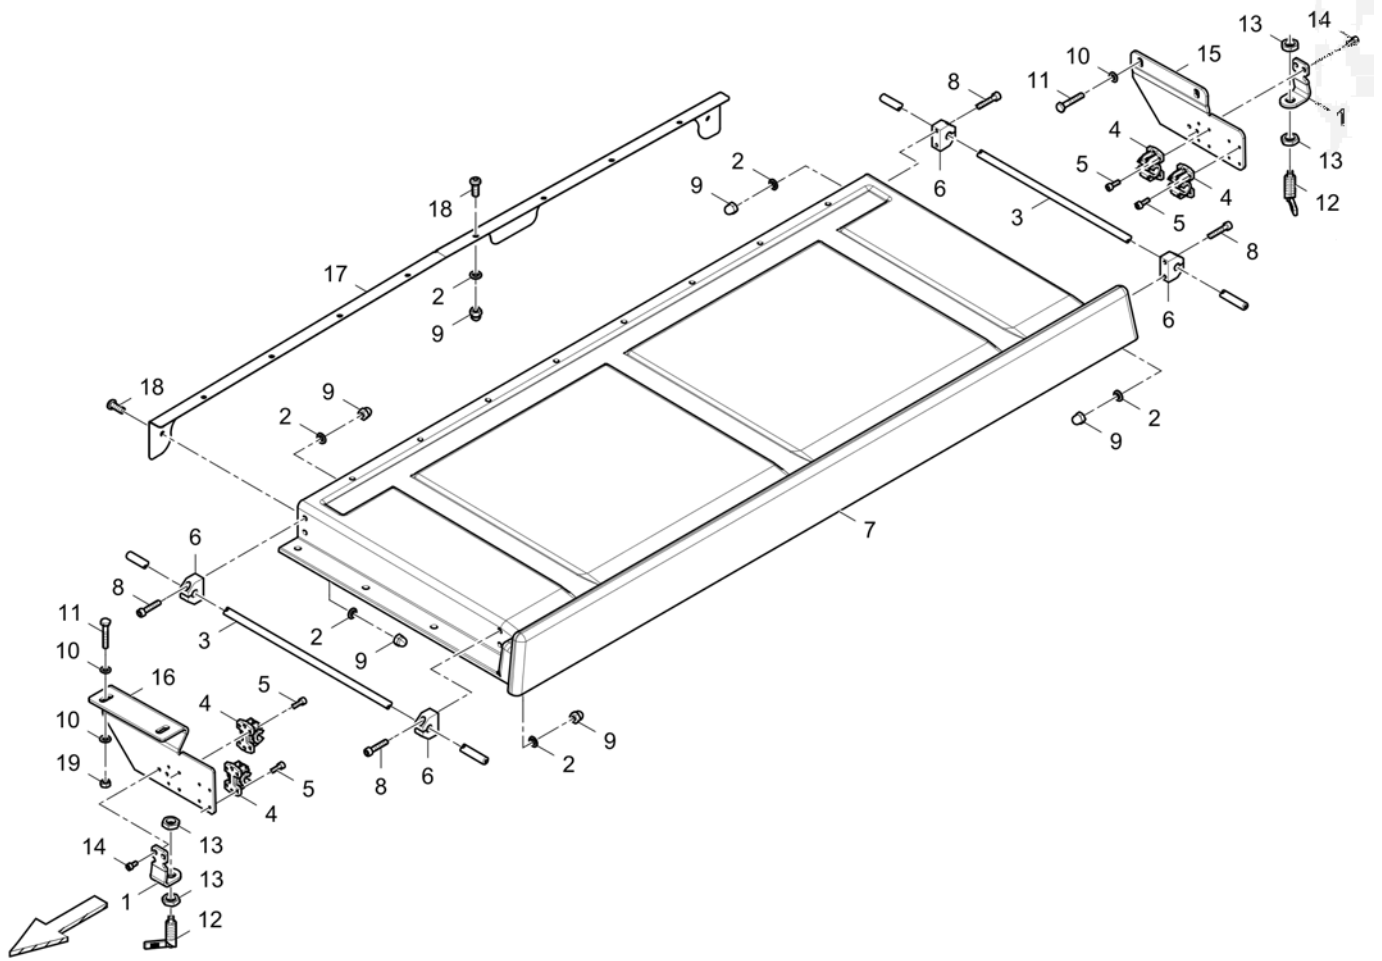

Side roof, l.h. 4812215225 Side roof, l.h.

Item	Part No.	Name	Qty	L	C	SN INFO
1	4812236226	Stop bolt holder	2			
2	0300013044	Flat washer	18			
3	4812236244	Precision shaft	2			
4	4812233237	Linear bearing unit	4			
5	0211117103	Hexagon socket head cap screw	16			
6	4812233238	Pillow block	4			
7	4812236182	Roof	1			
8	0211125003	Screw, M6x30, 8.8	8			
9	0277130800	Nut	18			
10	0301233500	Plain washer	6			
11	0147132903	Screw	4			
12	4812046844	Stop bolt	2			
13	0261109956	Hexagon nut	4			
14	0211124403	Hex.socket cap screw	4			
15	4812202390	Clasp, back	1			
16	4812202380	Clasp, front	1			

Refer to Parts Online for the most up to date information. The printed information might be outdated.

Fri Mar 23 13:04:54 UTC 2018