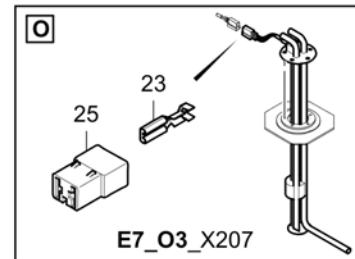

Refer to Parts Online for the most up to date information. The printed information might be outdated.

Fri Mar 23 13:06:44 UTC 2018