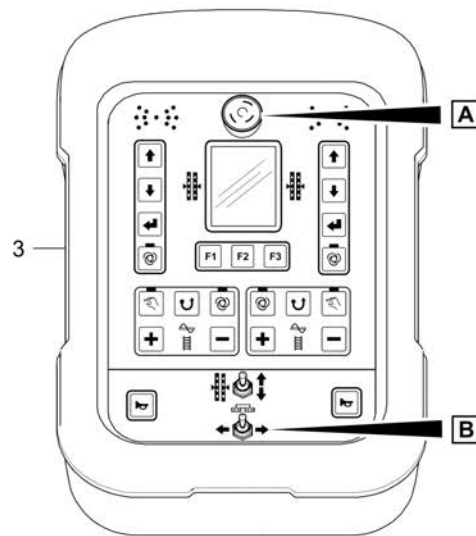

Remote control 4812015926 Remote control, PLC

Item	Part No.	Name	Qty	L	C	SN INFO
3	4812024563	Remote control	1	Wit hout cabl e / ohn e Kab el		
10	4812005575	Repair kit Emergency push button	1			
12	4812004994	Protection cap	2			
14	4812005574	Repair kit switch	1