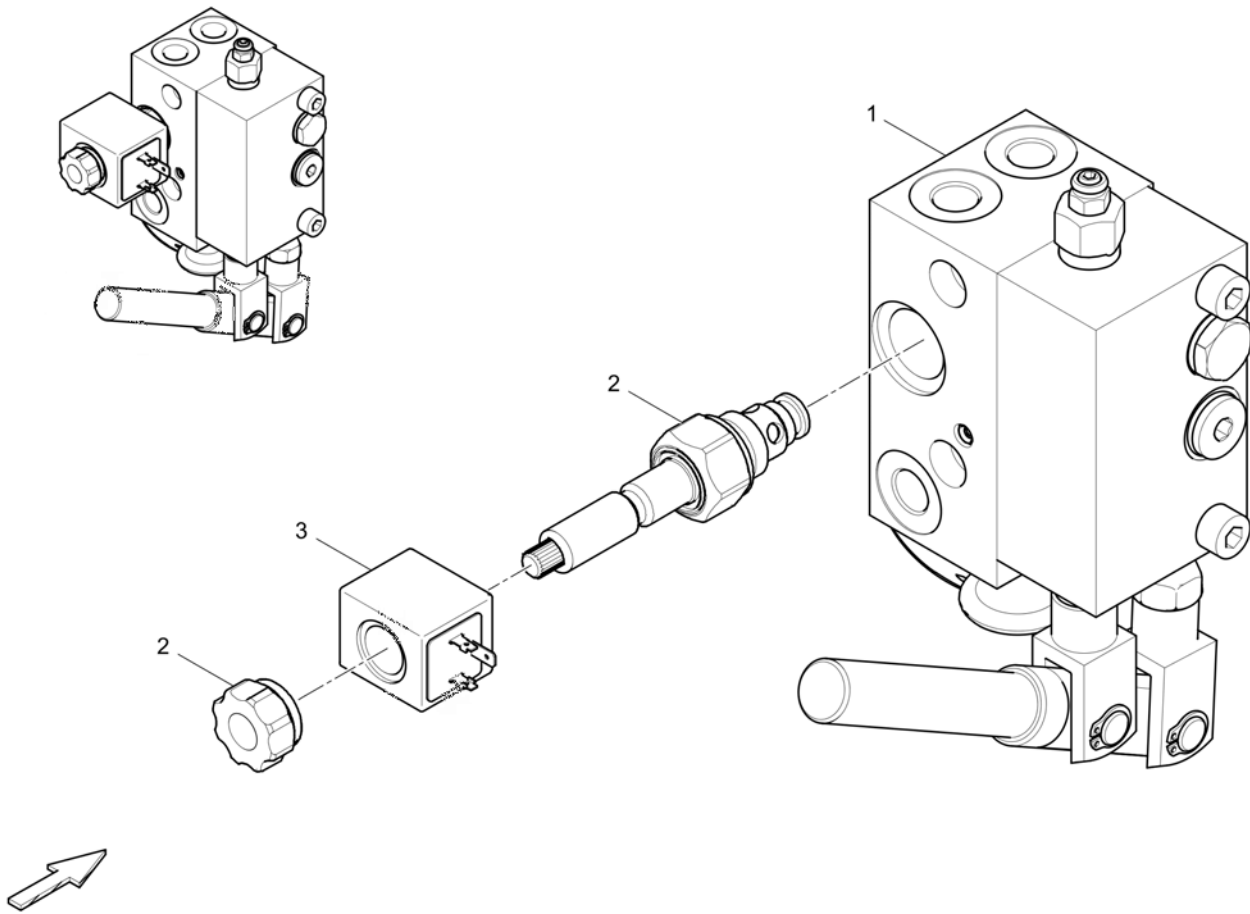

Brakevalve 4812015999 Brakevalve

Item	Part No.	Name	Qty	L	C	SN INFO
1	4812018918	Manual pump	1			
2	4812018917	Valve	1			
3	4812016138	Field coil	1