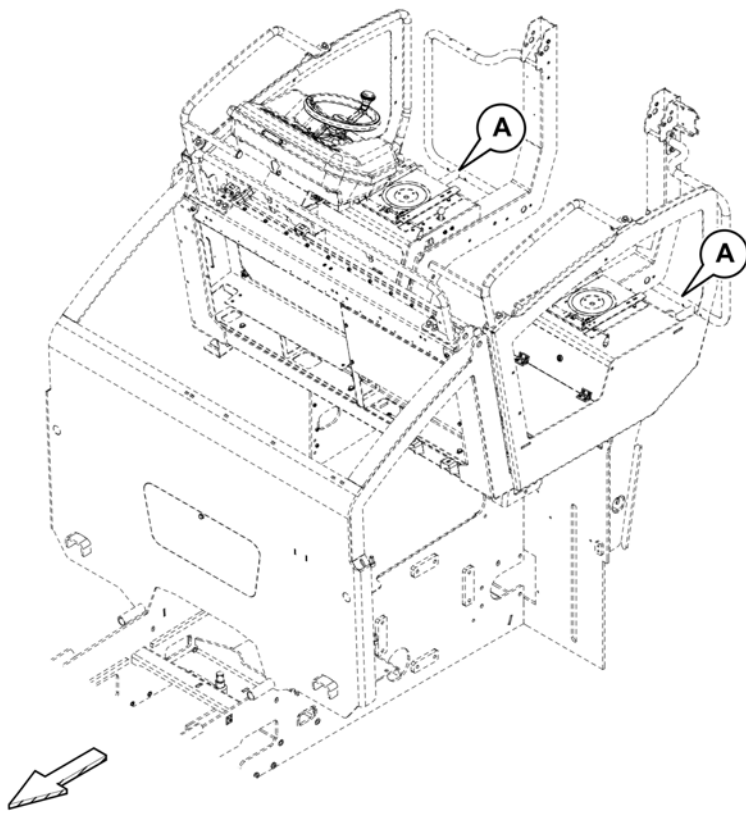

4812013302 Spotlight for auger 4812013302 Spotlight for auger

Item	Part No.	Name	Qty	L	C	SN INFO
1	4812036019	Retainer	2			
2	0333310024	Washer	2			
3	0261109963	Hexagon nut	2			
4	0147133012	Hex. head screw	2			
5	0291118802	Hexagon nut	2			
6	0301233500	Plain washer	4			
7	4812015012	Spot light LED				
8	4812023383	Spot light	2			

Refer to Parts Online for the most up to date information. The printed information might be outdated.

Fri Mar 23 13:08:26 UTC 2018