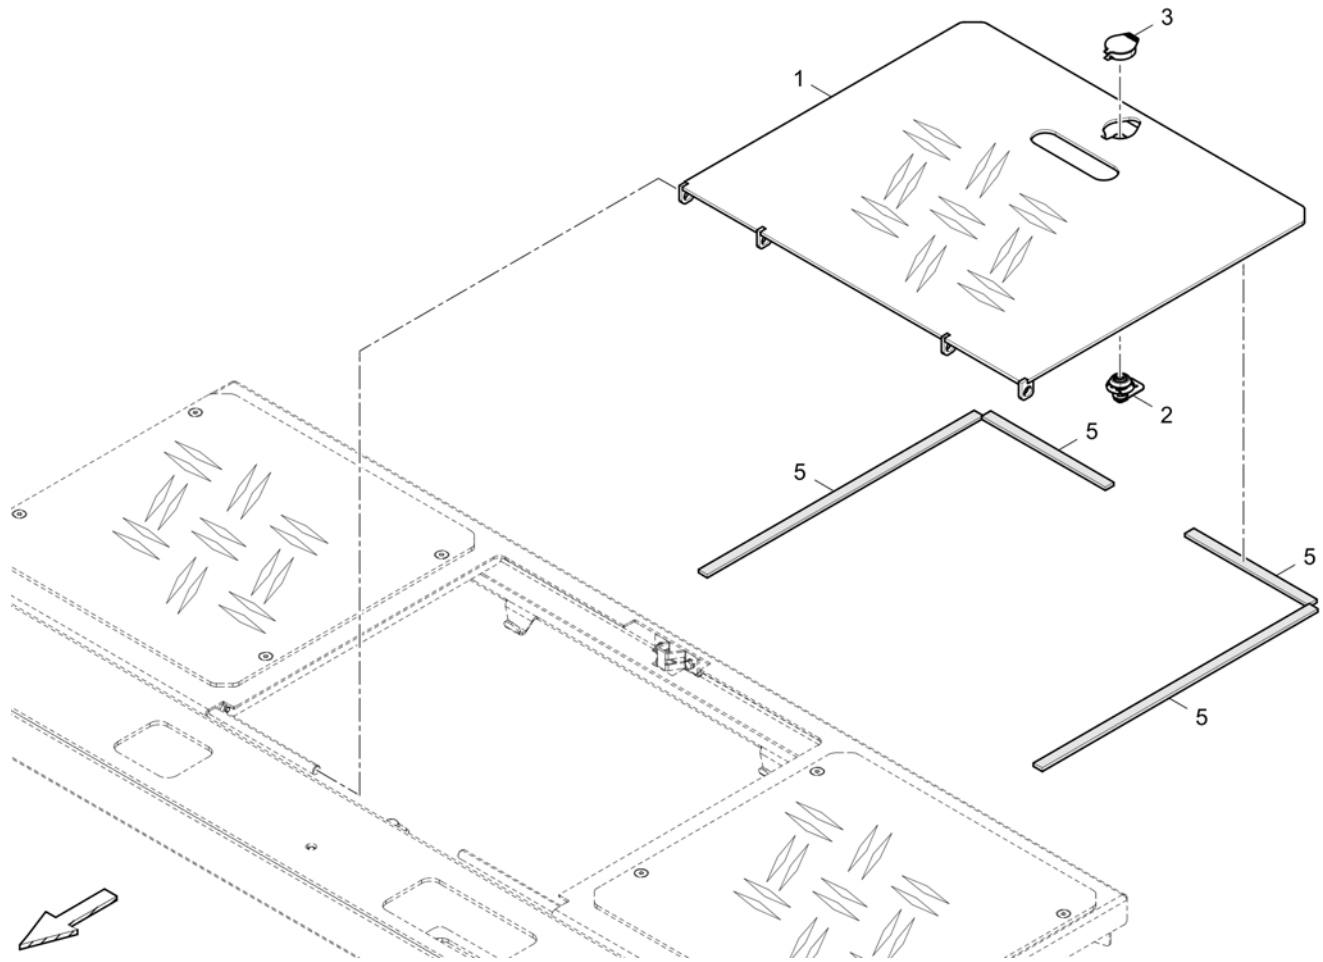

Bottom plate 4812230695 Bottom plate

Item	Part No.	Name	Qty	L	C	SN INFO
1	4812230696	Bottom plate	1			
2	4812227510	Lock, cpl.	1			
2.1	4812024627	Key	1			
3	4812041418	Dust cap	1			
5	4749302027	Sealing	1,40