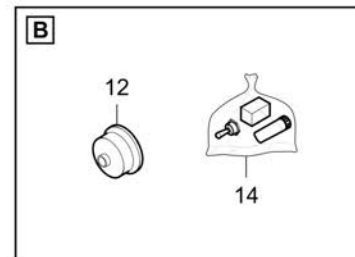

Remote control 4812015926 Remote control, PLC

Item	Part No.	Name	Qty	L	C	SN INFO
3	4812024563	Remote control	1	Wit hout cabl e / ohn e Kab el		
10	4812005575	Repair kit Emergency push button	1			
12	4812004994	Protection cap	2			
14	4812005574	Repair kit switch	1