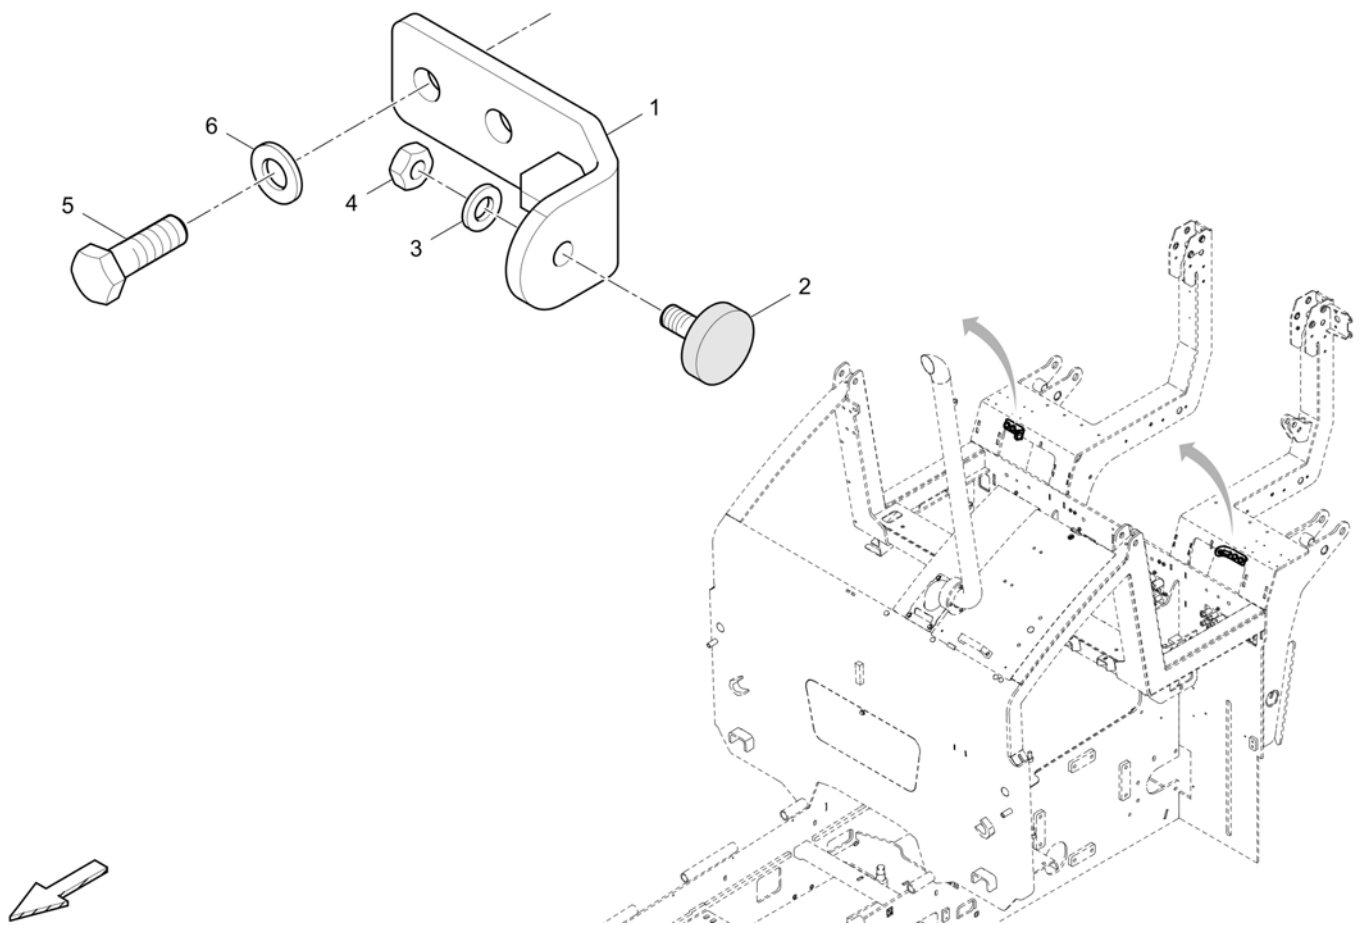

Stop plate 4812230911 Stop plate

Item	Part No.	Name	Qty	L	C	SN INFO
1	4812230912	Stop plate	1			
2	4812034260	Rubber buffer	1			
3	0301232100	Plain washer	1			
4	5730015118	Hexagon nut	1			
5	D938111282	Hex. screw	2			
6	0301233500	Plain washer	2