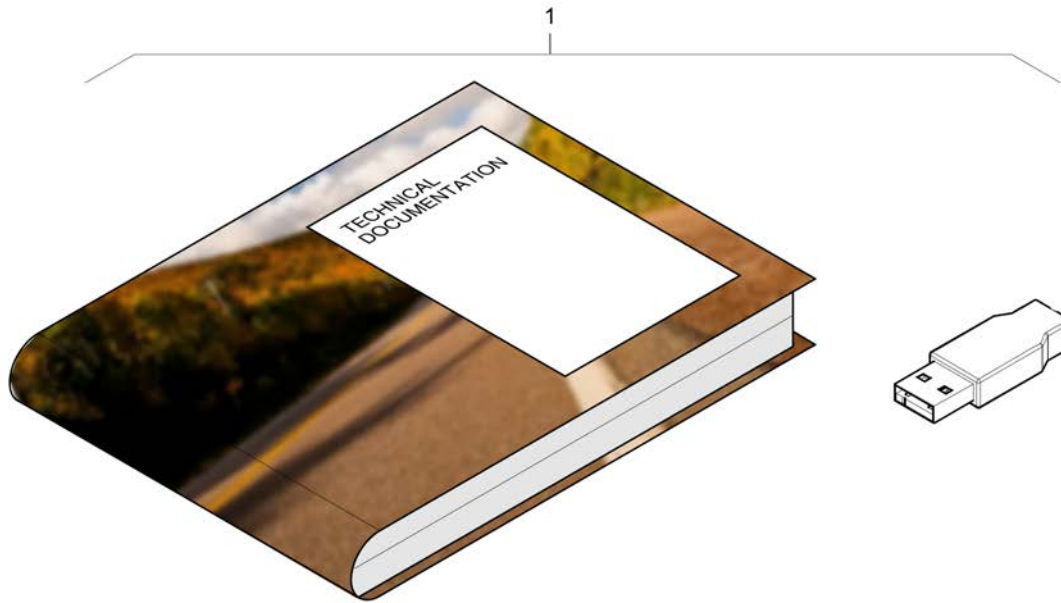

Data storage device 4812019971 Data storage device

Item	Part No.	Name	Qty	L	C	SN INFO
1	4812019239	USB Technical documentation	1