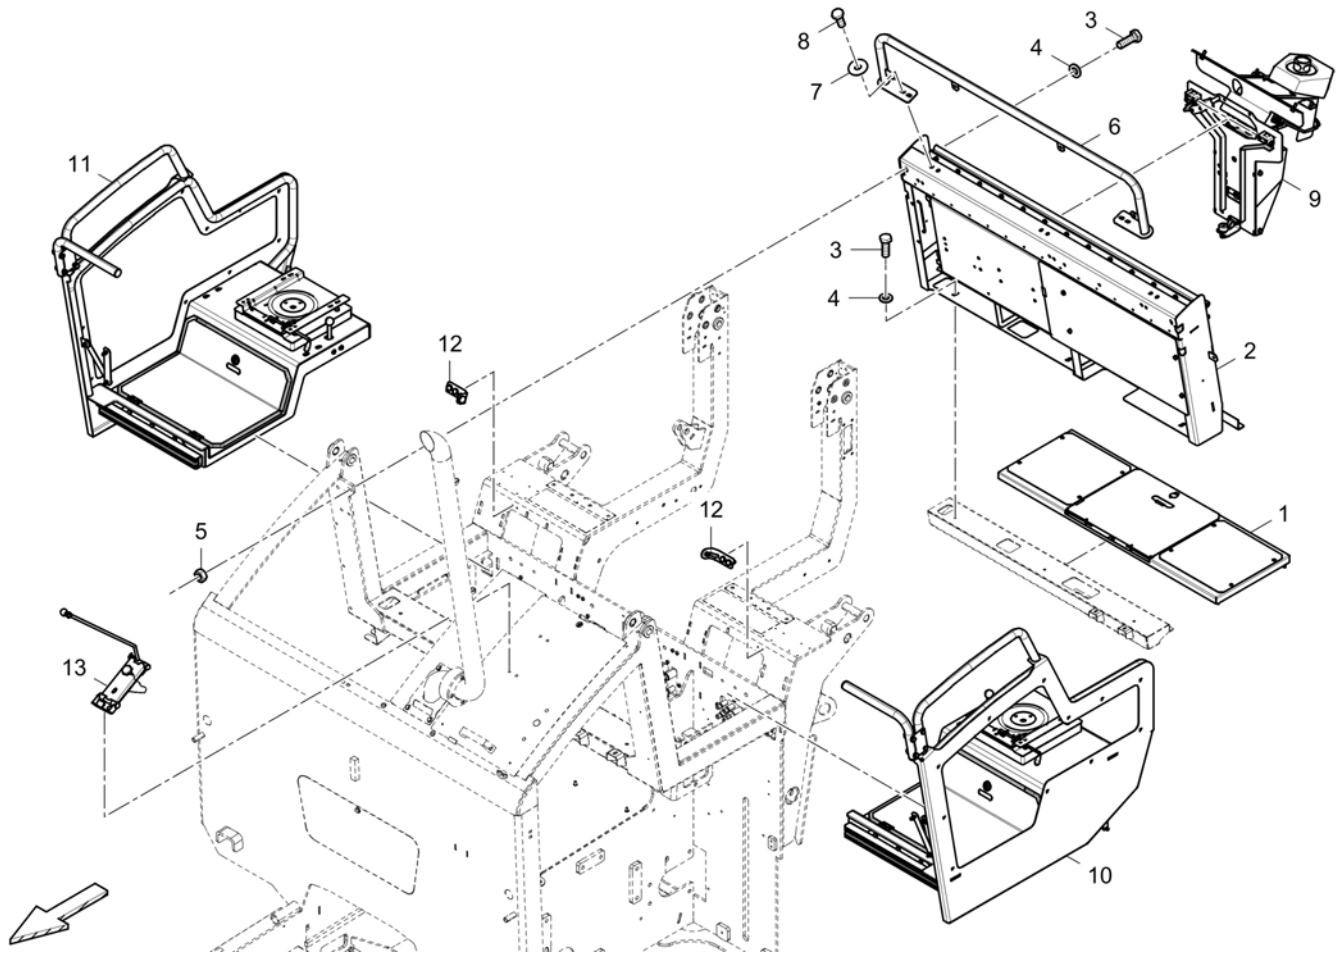

4812017858 Socket holder ..... 96

**Platform, without weather roof (T) 4812236074 Platform, without weather roof**

Item	Part No.	Name	Qty	L	C	SN INFO
1	4812230653	Cover	1			
2	4812236084	Console body	1			
3	0147136303	Screw	5			
4	0333310051	Lock washer	5			
5	0266211100	Nut hexagon	2			
6	4812236191	Hand rail	1			
7	0300013038	Flat washer	4			
8	0147136203	Hex. head screw M10 x 25	4			
9	4812236087	Operator board	1			
10	4812018505	Seat mount, l.h.	1			
11	4812018504	Seat mount, r.h.	1			
12	4812230911	Stop plate	2			
13	4812015194	Clamping plate	1			