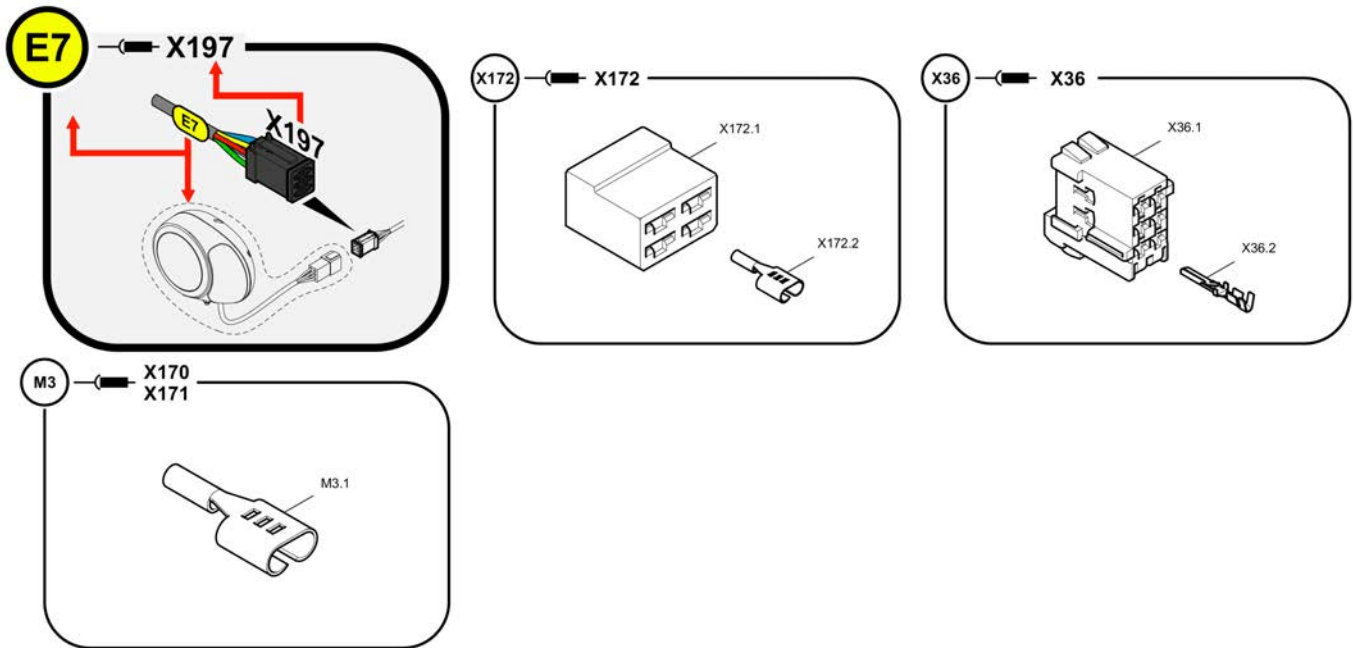

## EI. option wiper 4812012324 Cable W31

Item	Part No.	Name	Qty	L	C	SN INFO
X172		Electrical components			X17 2- X17 2	
X172.1	D977330127	Female housing	1			
X172.2	D977397117	Flat plug sleeve	4			
X36		Electrical components			X36 - X36	
X36.1	4812029218	Power-timer housing	1			
X36.2	4812030987	Female contact	6			
M3		Electrical components			M3- X17 0, X17 1	
M3.1	D977397710	Receptacle	2			