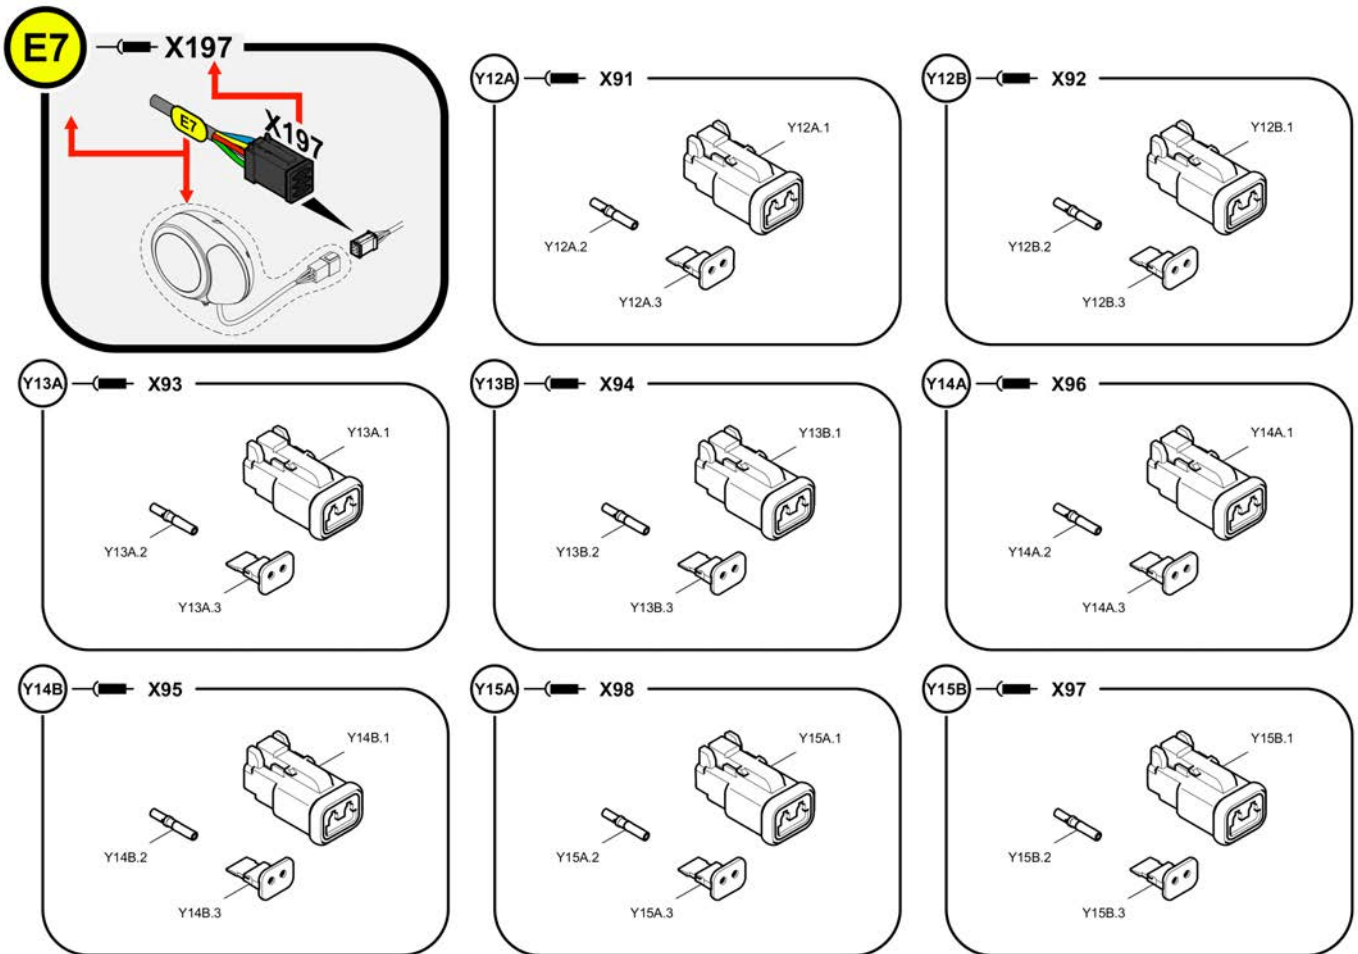

4812017376 Wiring 4812014250 Cable W27