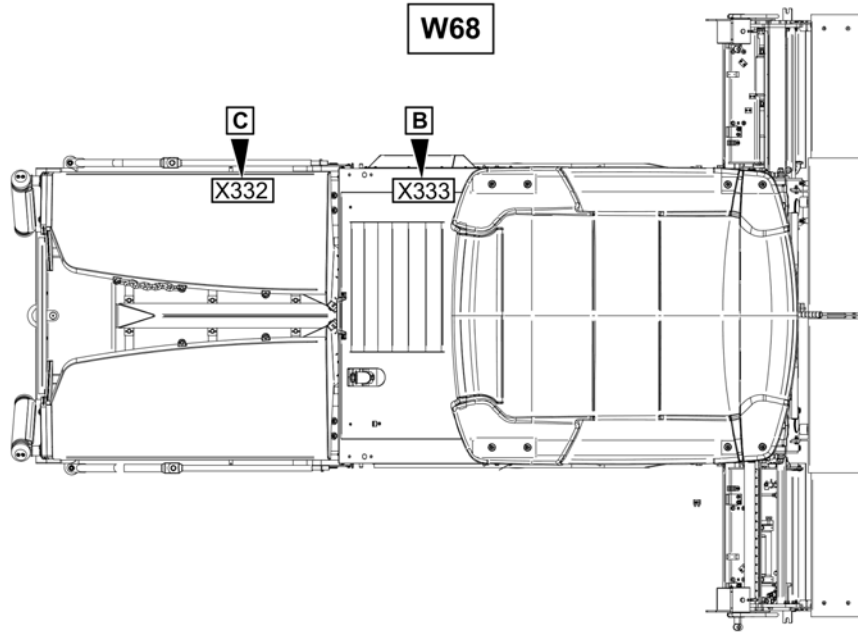

Electric 4812016888 Cable W68

Item	Part No.	Name	Qty	L	C	SN INFO
1	D977180601	Resistor	1			
2	4812007361	Cable lug	1			
6	4812028609	Key	1			
7	D977466144	Socket contact	5			
8	D977479755	Socket shell	1