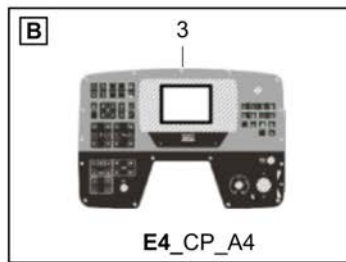

4812016174 Operating panel 4812016174 Operating panel