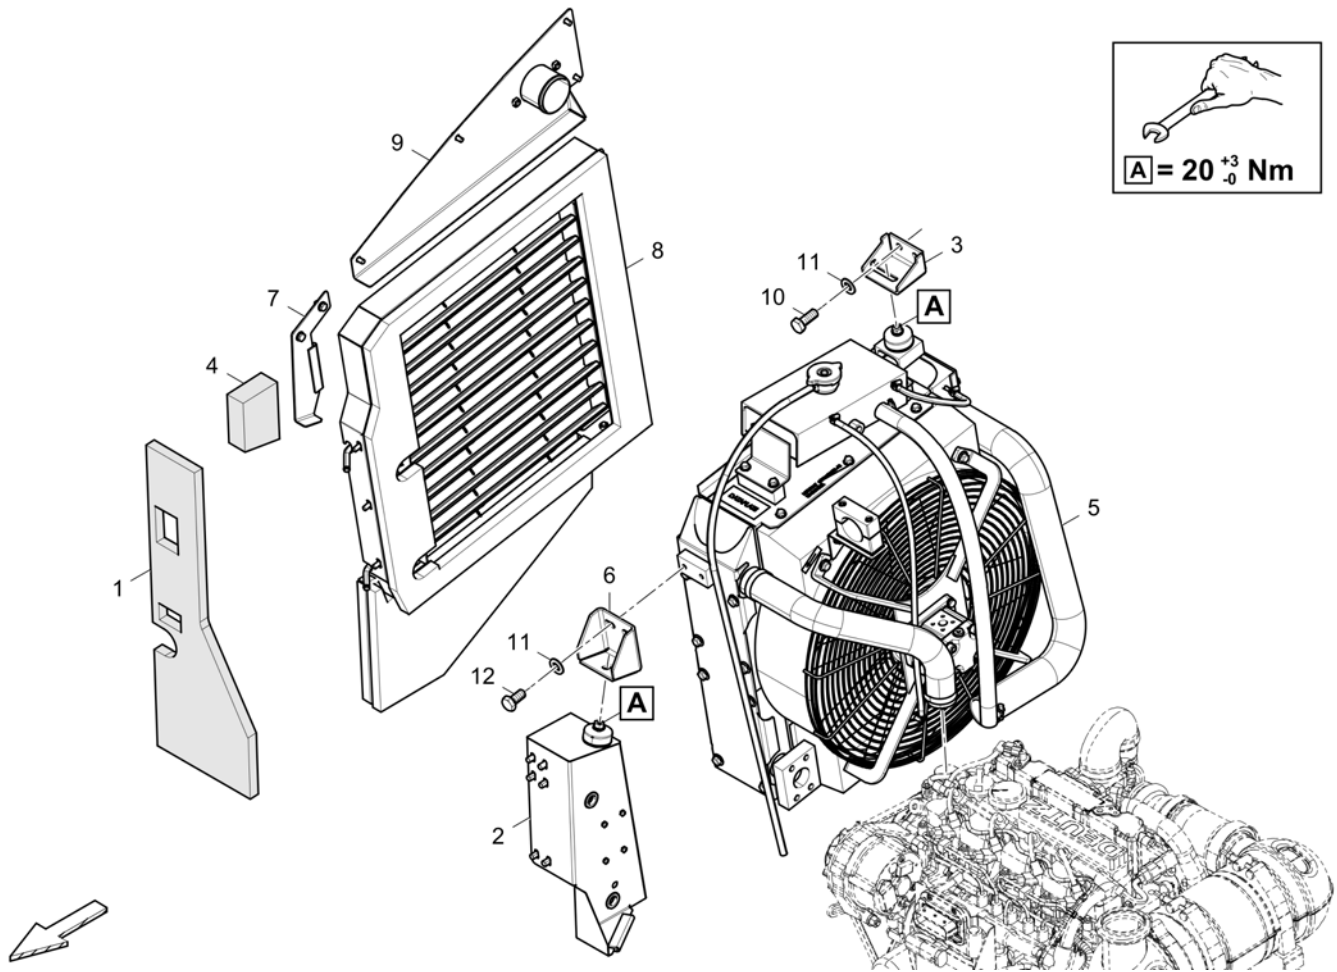

Cooler 4812235770 Cooler

Item	Part No.	Name	Qty	L	C	SN INFO
1	4812236218	Insulation	1			
2	4812236040	Side cover	1			
3	4812235895	Mounting bracket	1			
4	4812236221	Insulation	1			
5	4812235771	Cooler	1			
6	4812236210	Mounting bracket	1			
7	4812236233	Plate	1			
8	4812236021	Disc frame	1			
9	4812236010	Mounting frame	1			
10	0147136203	Hex. head screw M10 x 25	2			
11	0302127405	Flat washer	4			
12	0147136003	Screw cap	2			

Refer to Parts Online for the most up to date information. The printed information might be outdated.

Fri Mar 23 13:05:02 UTC 2018