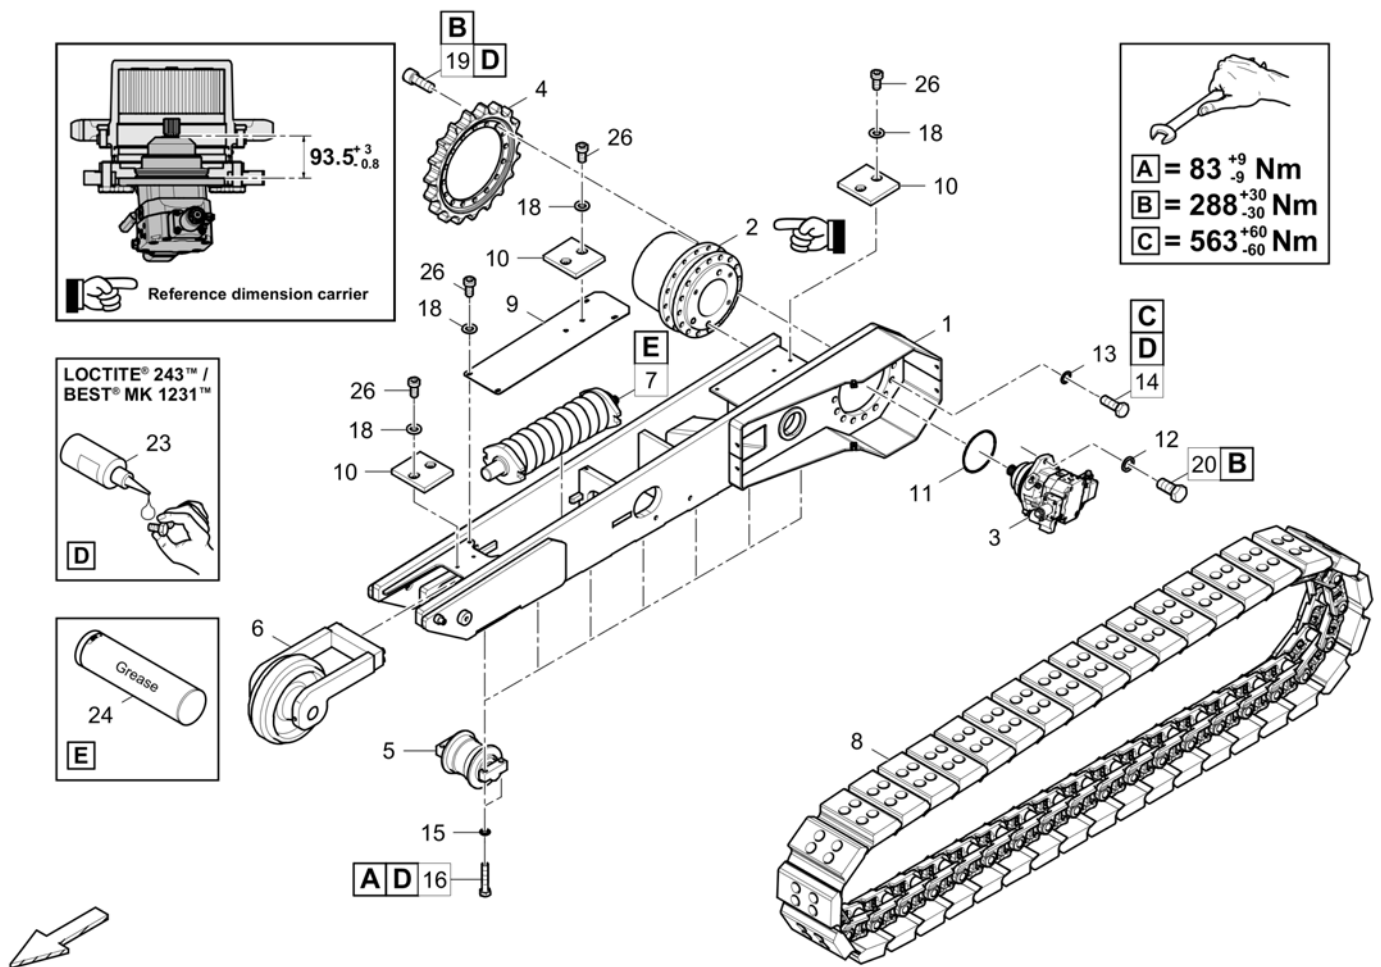

Track group, l.h. 4812010905 Track group, l.h.

Refer to Parts Online for the most up to date information. The printed information might be outdated.

Fri Mar 23 13:05:27 UTC 2018