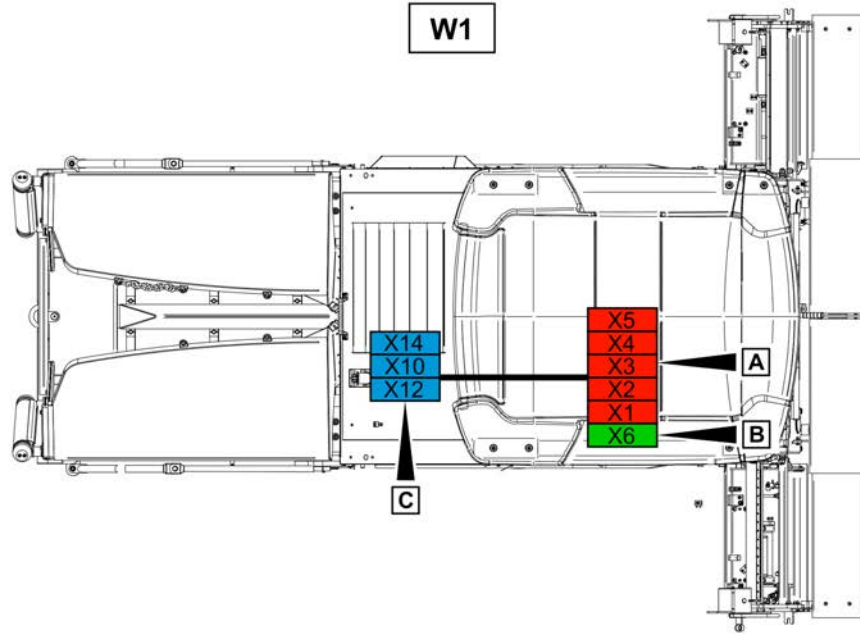

Cable W1 4812023340 Cable W1

Item	Part No.	Name	Qty	L	C	SN INFO
1	D977405556	Cable lug	5			
2	4812035473	Plug housing 9-pin	1			
3	4812035510	Male contact	9			
4	4812201460	Insert	2			
5	4812019905	Insert	1			
6	4812019902	Socket housing	1			
8	4812019904	Socket shell	1