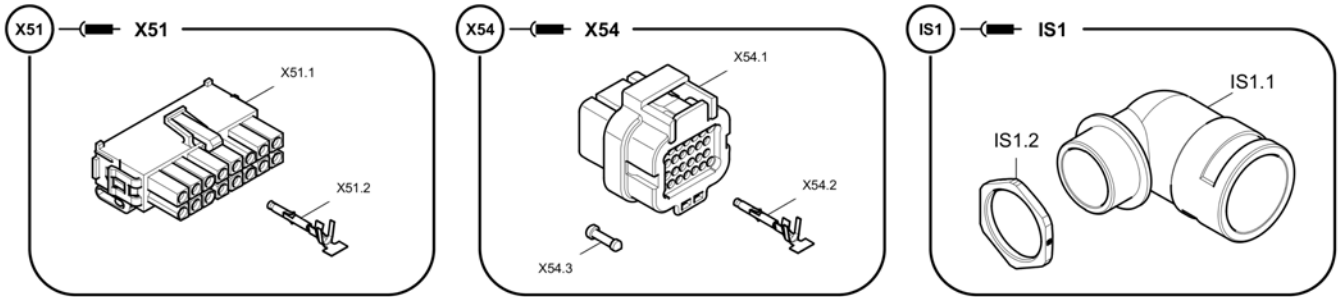

Item	Part No.	Name	Qty	L	C	SN INFO
X31		Electrical components			X31 - X31	
X31.1	4812029622	Power-timer housing	1			
X31.2	4812030987	Female contact	6			
X32		Electrical components			X32 - X32	
X32.1	4812029239	Power-timer housing	1			
X32.2	4812030987	Female contact	5			
X34		Electrical components			X34 - X34	
X34.1	4812035131	Power-timer housing	1			
X34.2	4812030987	Female contact	1			
X68		Electrical components			X68 - X68	
X68.1	D977479755	Socket shell	1			
X68.2	4812028609	Key	1			
X68.3	4812028613	Female contact	6			

Refer to Parts Online for the most up to date information. The printed information might be outdated.

Fri Mar 23 13:06:56 UTC 2018