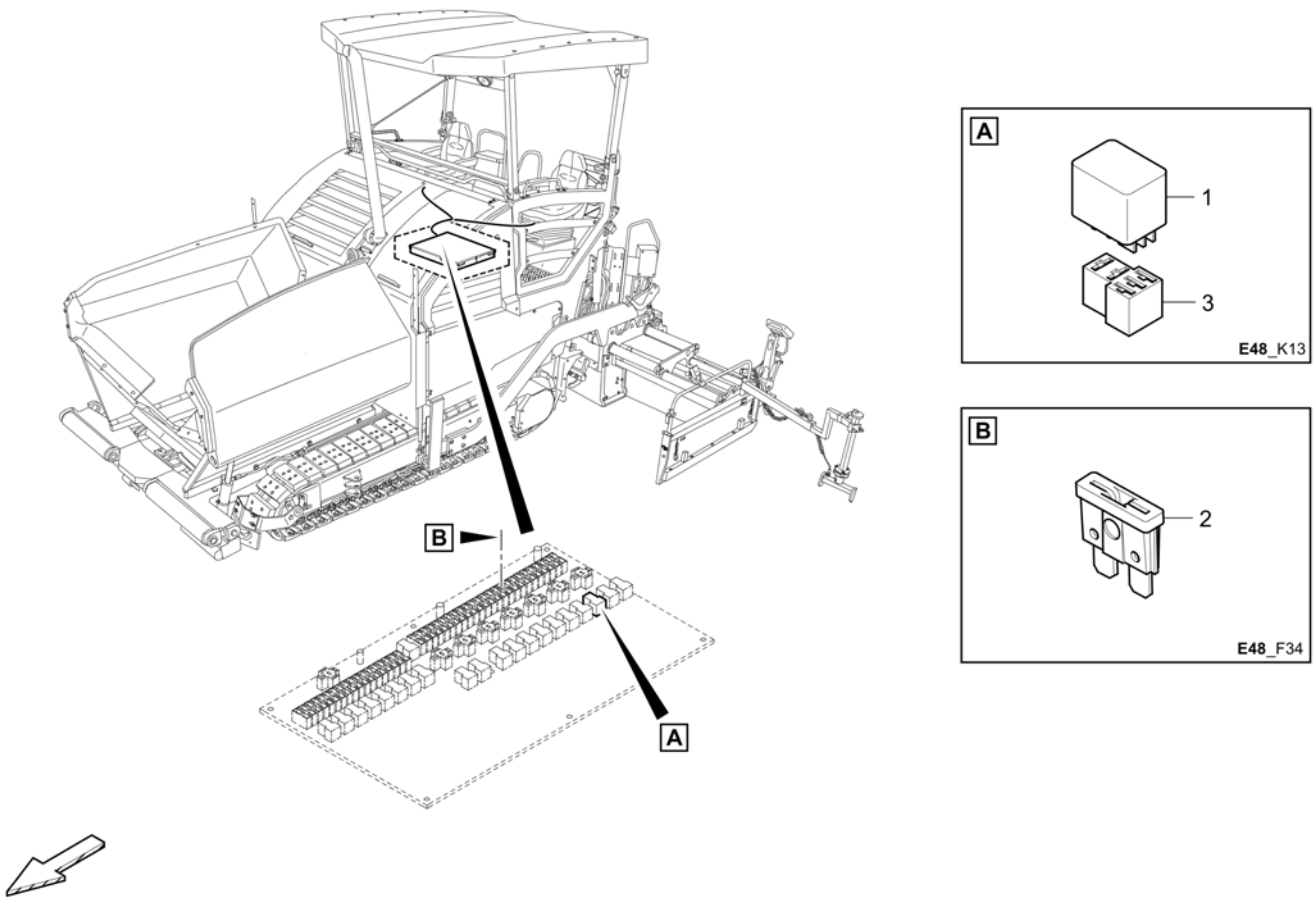

Seat heater 4812030001 Seat heater

Item	Part No.	Name	Qty	L	C	SN INFO
1	D977730412	Micro relay	1			
2	D977454252	Fuse	1			
3	D977729010	Relay socket	1