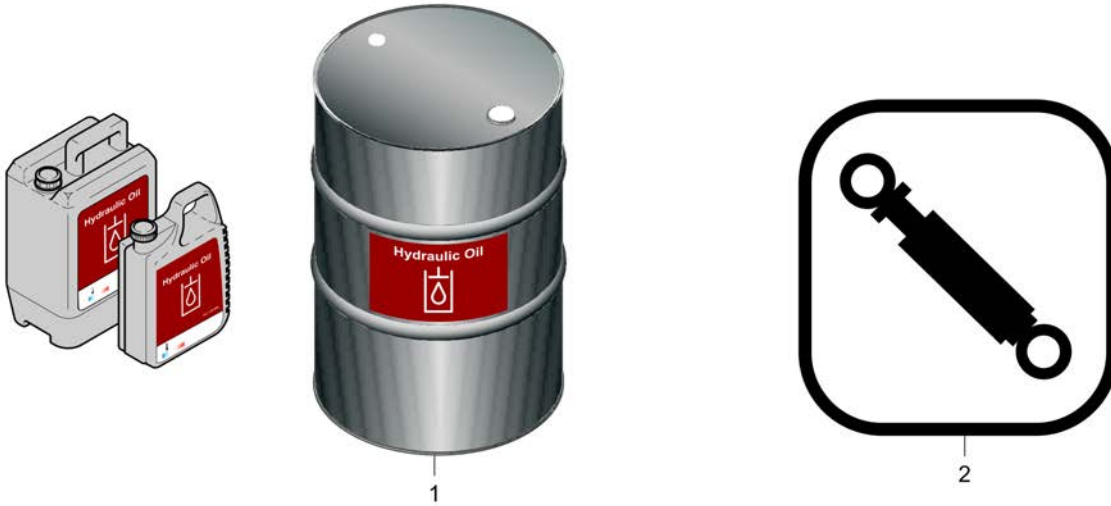

4812014661 Hydrl.partial flow filter 4812014661 Hydrl.partial flow filter

Item	Part No.	Name	Qty	L	C	SN INFO
1	4747400078	Hydr. oil x L	X			
2	4812012640	Hydr. partical flow filter	1