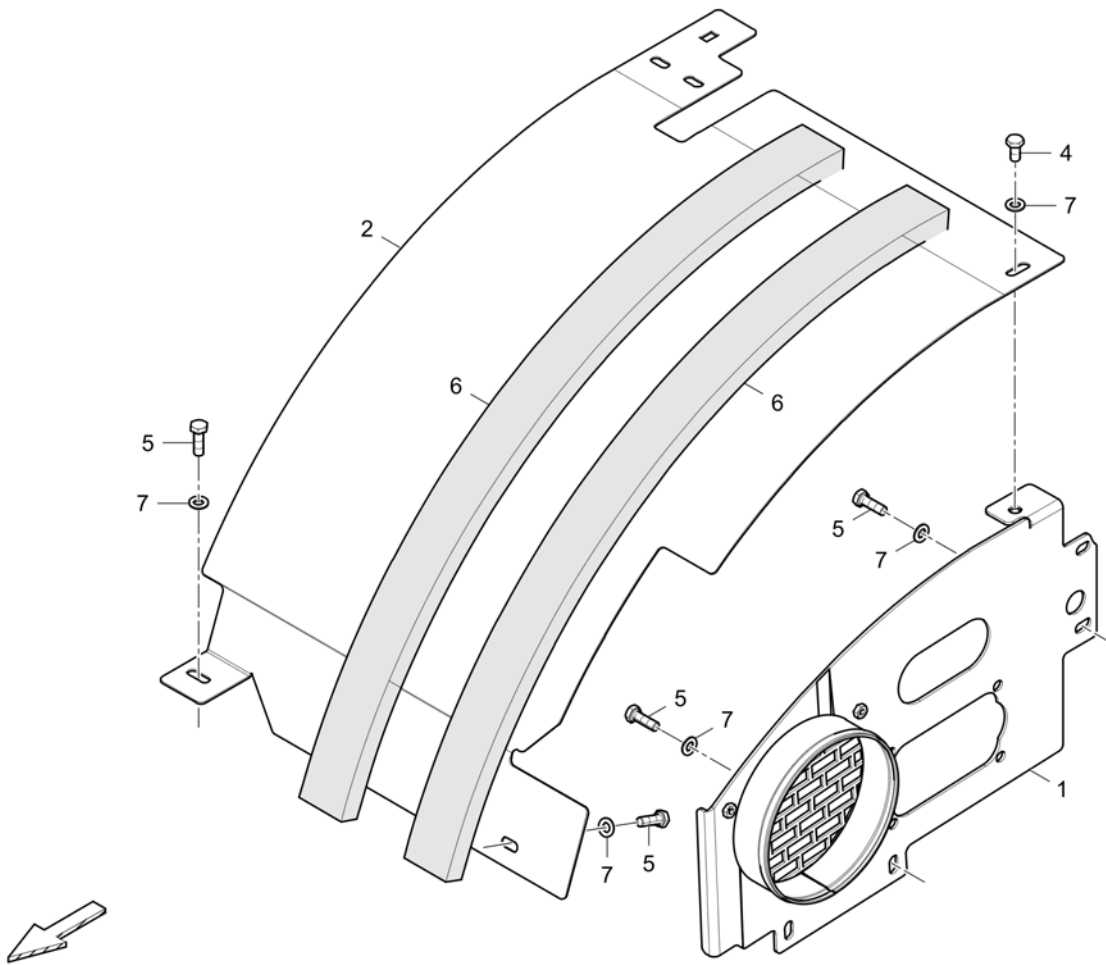

Wheel cover, r.h. 4812235922 Wheel cover, r.h.

Item	Part No.	Name	Qty	L	C	SN INFO
1	4812235918	Dust protection	1			
2	4812235985	Fender	1			
4	0147132203	Hex. head screw M8 x 16	1			
5	0147132503	Hex. Head screw M8 x 25	6			
6	4812231823	Insulation	2			
7	D939505023	Washer	7