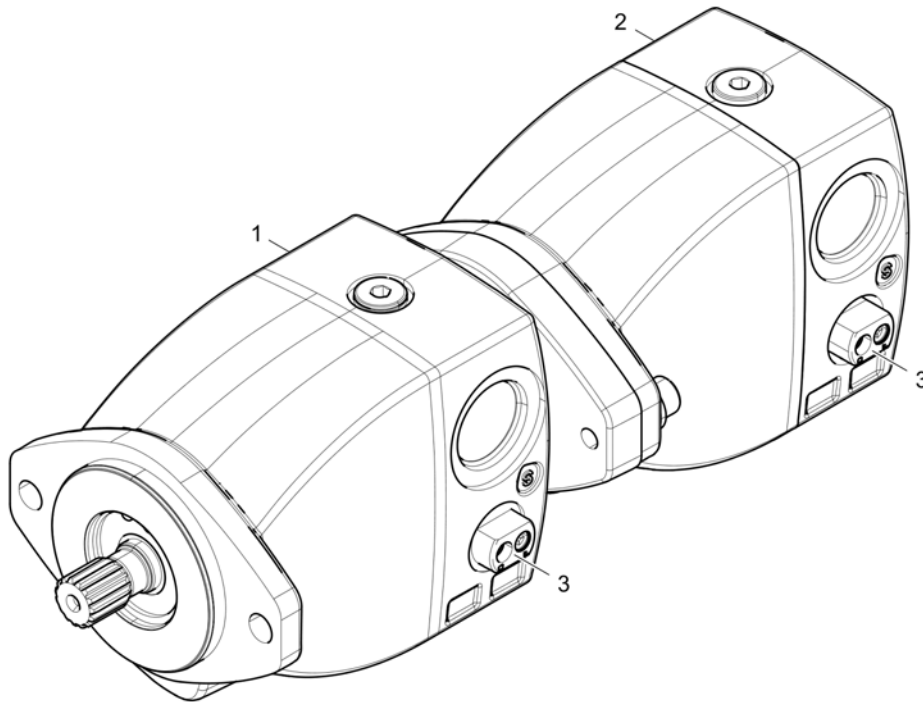

Hydraulic pump 4812024264 Hydraulic pump

Item	Part No.	Name	Qty	L	C	SN INFO
1	4812201969	Hydraulic pump	1			
2	4812201972	Hydraulic pump	1			
3	4812201698	Control valve	1