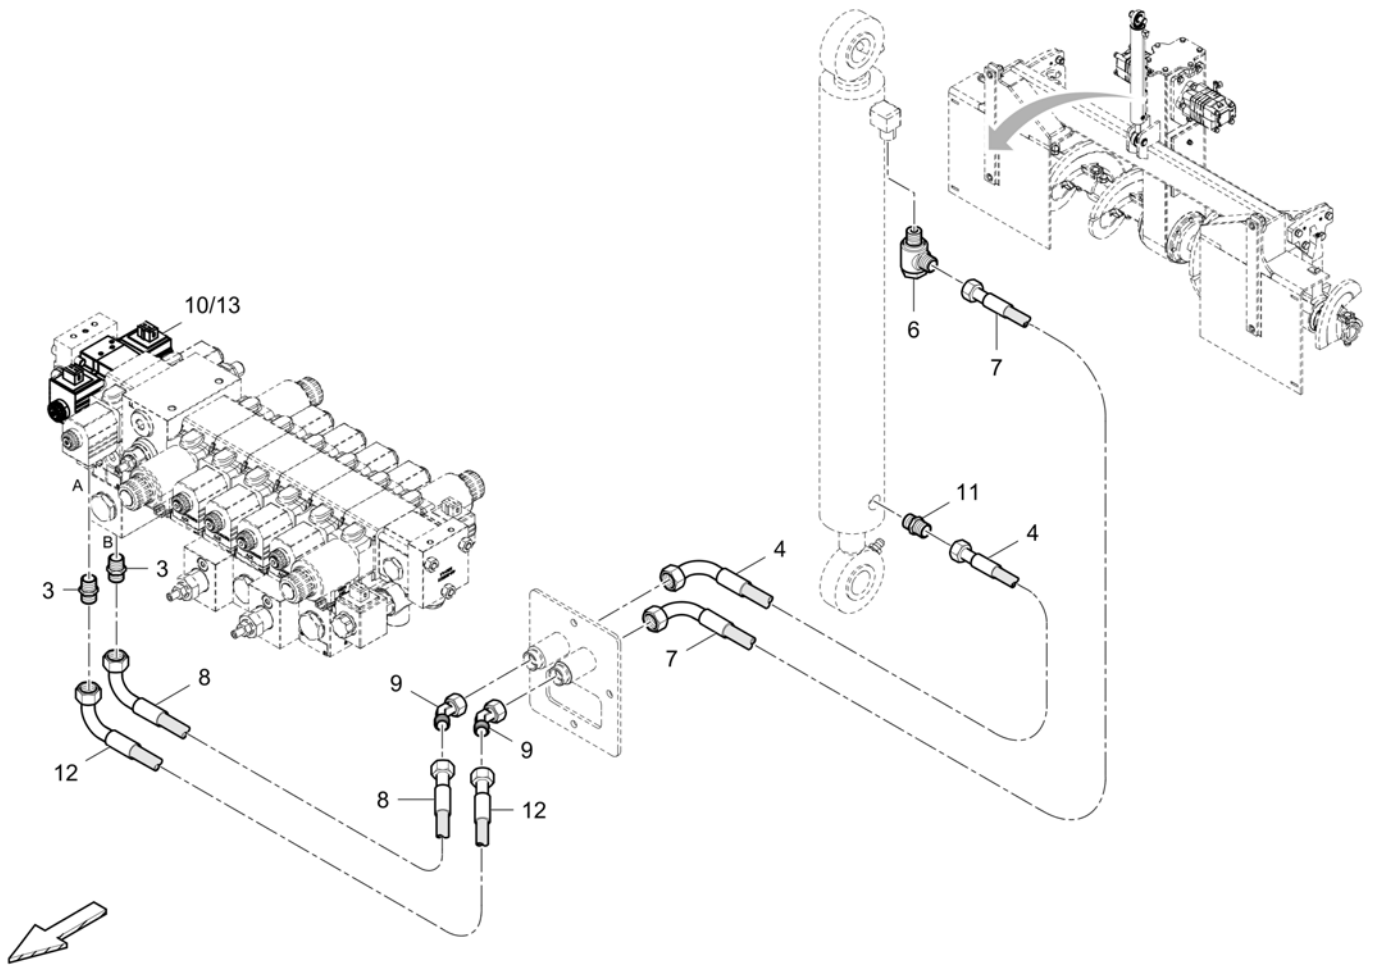

High adjustable auger 4812227562 High adjustable auger

Item	Part No.	Name	Qty	L	C	SN INFO
3	D961935103	Straight double-ended union	2			
4	4812013794	Hose	1			
6	D961354051	Pressure banjo fittings	1			
7	4812013729	Hose	1			
8	4812006199	Hose	1			
9	D961355037	Swivel nut branch tee	2			
10	4812016335	Control block	1			
11	D961935234	Male connector	1			
12	4812014371	Hose	1			
13	4812023661	Control block	1			Valid from sn G002159, 2187, 2196, ff

Refer to Parts Online for the most up to date information. The printed information might be outdated.

Fri Mar 23 13:08:15 UTC 2018