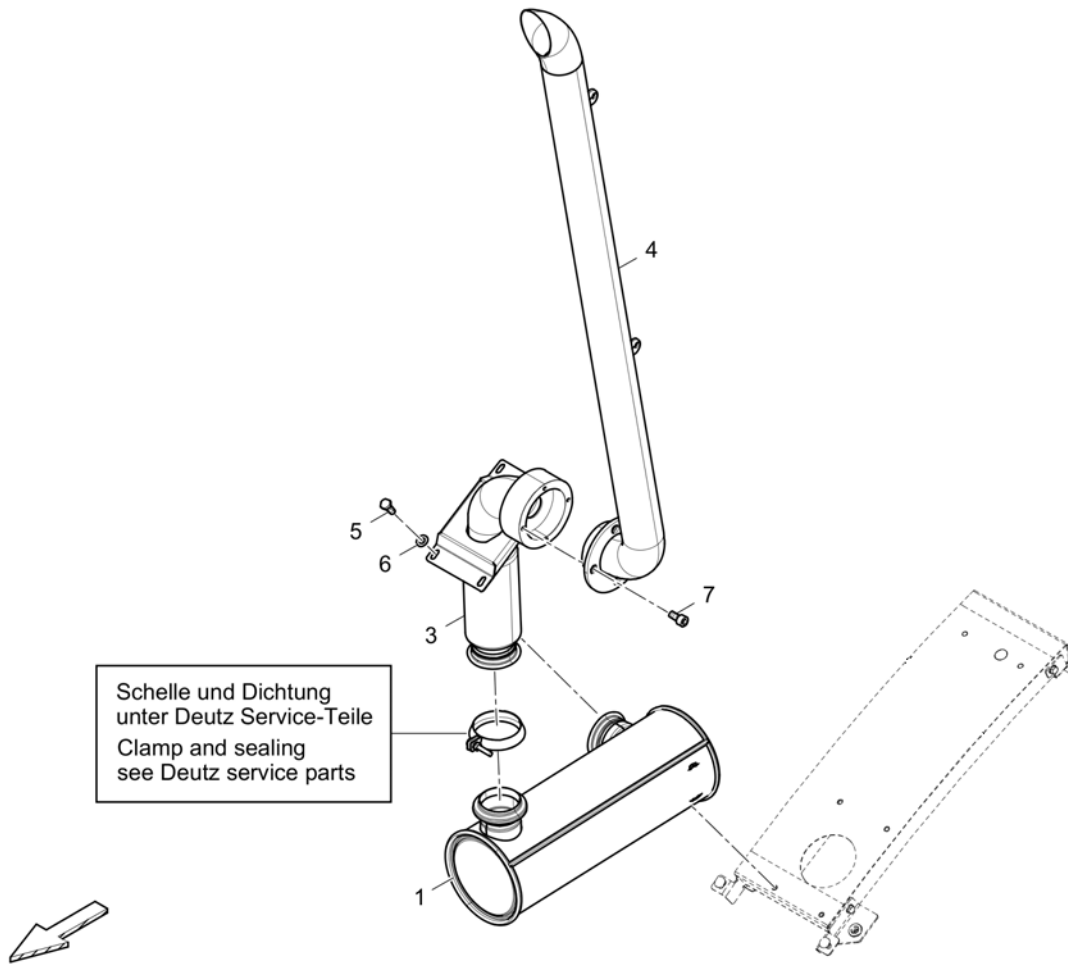

Exhaust system 4812235916 Exhaust system

Item	Part No.	Name	Qty	L	C	SN INFO
1	4812201784	Muffler	1			
3	4812201700	Rotary feedthrough	1			
4	4812235684	End pipe	1			
5	0147132303	Hexagon bolt	4			
6	0301233500	Plain washer	4			
7	0211195929	Hexagon socket head cap screw	4