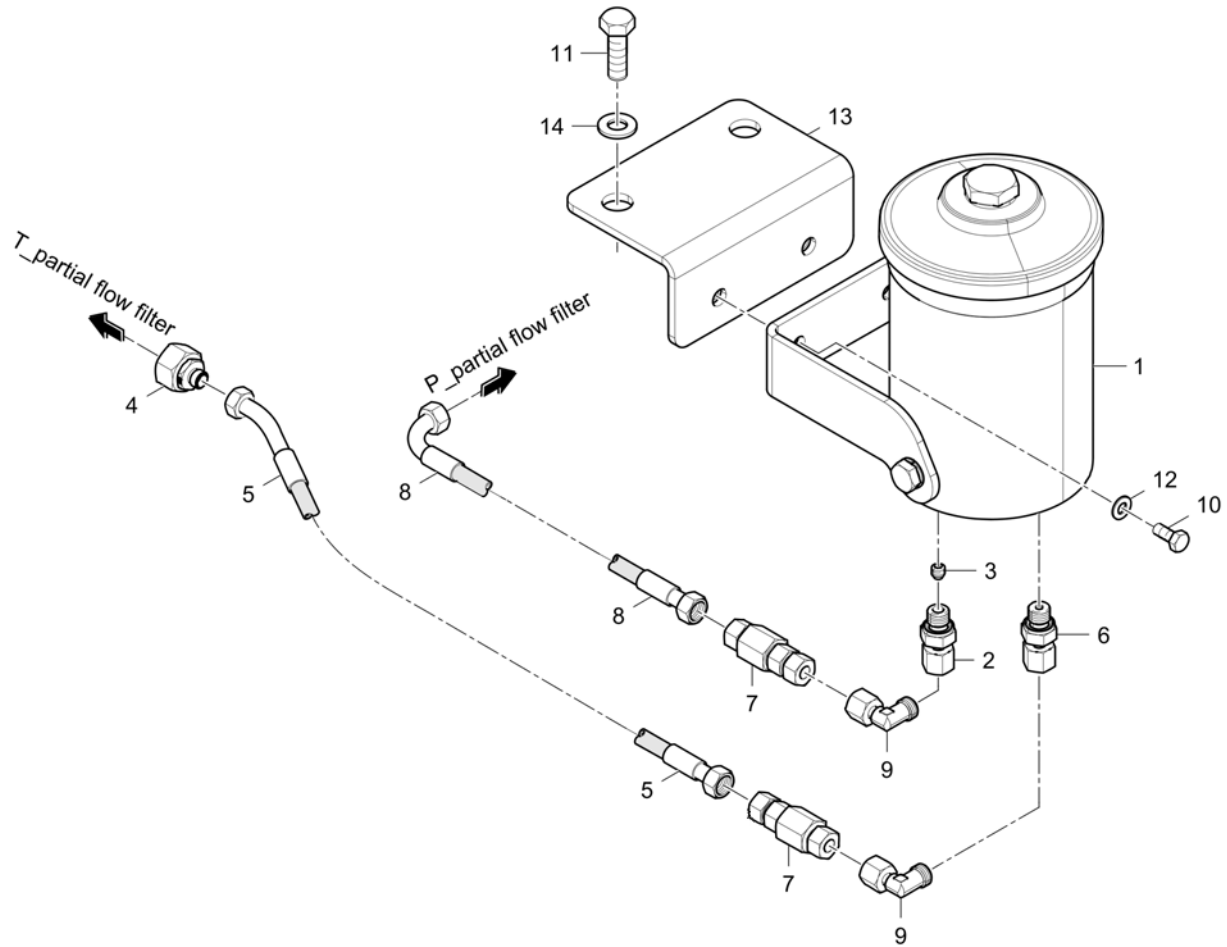

Hydrl. partial filter 4812012640 Hydrl.partial flow filter

Item	Part No.	Name	Qty	L	C	SN INFO
1	D964013554	Partial flow filter	1			
1.1	D964350871	Filter	1			
2	4812018489	Screwed socket	1			
3	D990094911	Orifice	1			
4	D961983612	Reducing socket	1			
5	4812018769	Hose	1			
6	D961154106	Threaded socket	1			
7	4812018268	Non return valve	2			
8	4812013910	Hose	1			
9	D961917006	Elbow socket	2			
10	0147132203	Hex. head screw M8 x 16	2			
11	0147147203	Hexagon head screw	2			
12	0301233500	Plain washer	2			
13	4812233911	Bracket	1			
14	0301237800	Plain washer(A) 17 x 30 x 3	2			

Refer to Parts Online for the most up to date information. The printed information might be outdated.

Fri Mar 23 13:08:22 UTC 2018