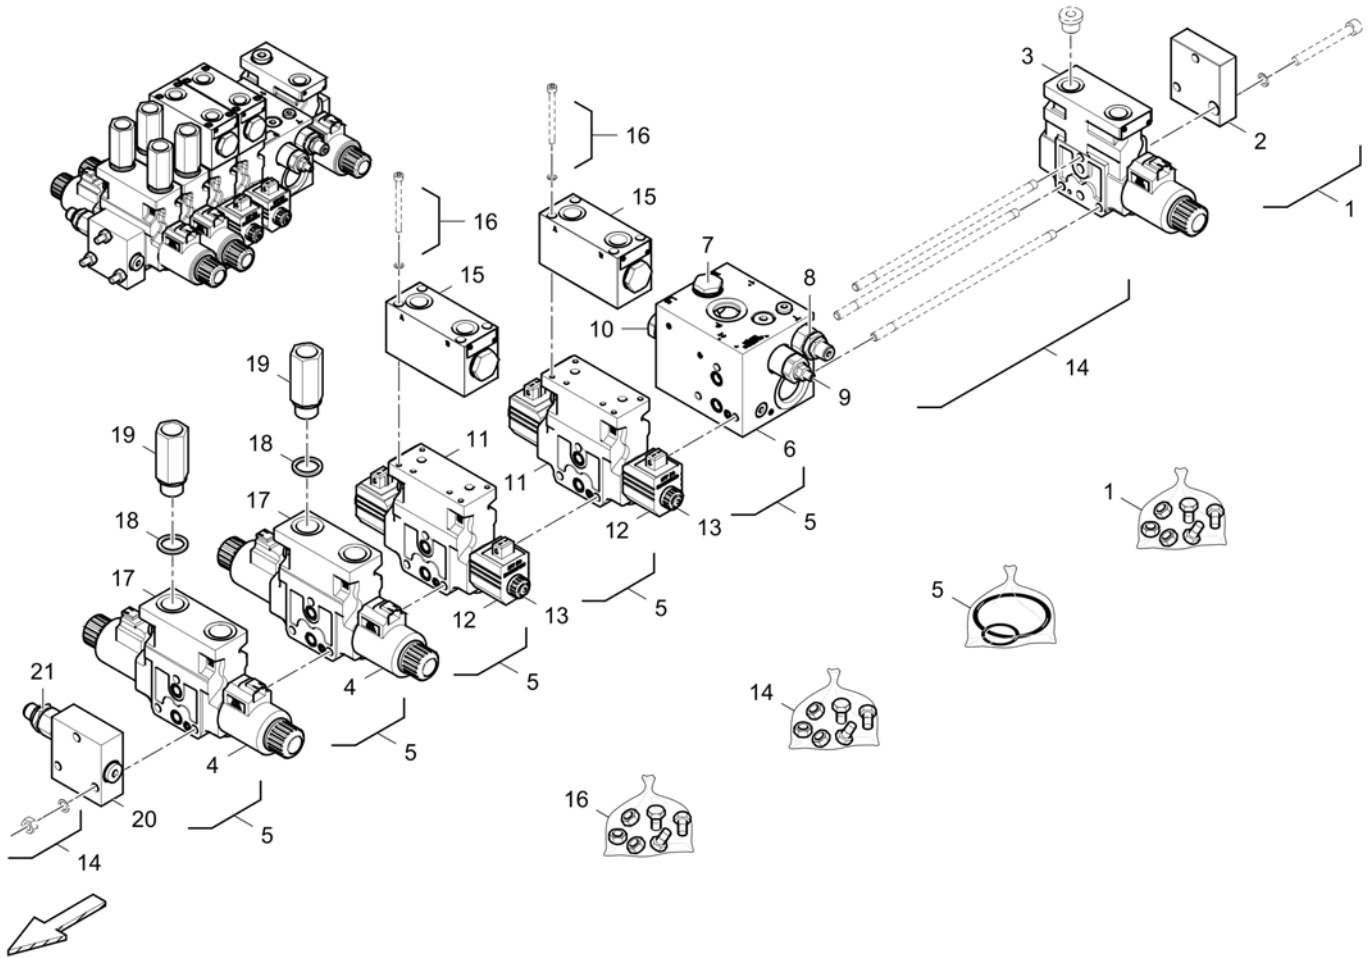

Control block 4812019111 Control block

Item	Part No.	Name	Qty	L	C	SN INFO
1	4812019483	Screw kit	1			
2	4812017465	Closing plate	1			
3	4812019367	Contol block section	1			
4	4812019040	Coil	1			
5	4812019485	Gasket kit	1			
6	4812017439	Input section	1			
7	4812019048	Non return valve	1			
8	4812010309	Pressure relief valve	1			
9	4812019046	Tube pole cap	1			
10	4812019060	Prioritäts valve	1			
11	4812017451	Contol block section	1			
12	4812036468	Coil	1			
13	4812006108	Nut	1			
14	4812019480	Screw kit	1			
15	4812017437	Control block	1			
16	4812014314	Screw kit	1			

Refer to Parts Online for the most up to date information. The printed information might be outdated.

Fri Mar 23 13:06:31 UTC 2018