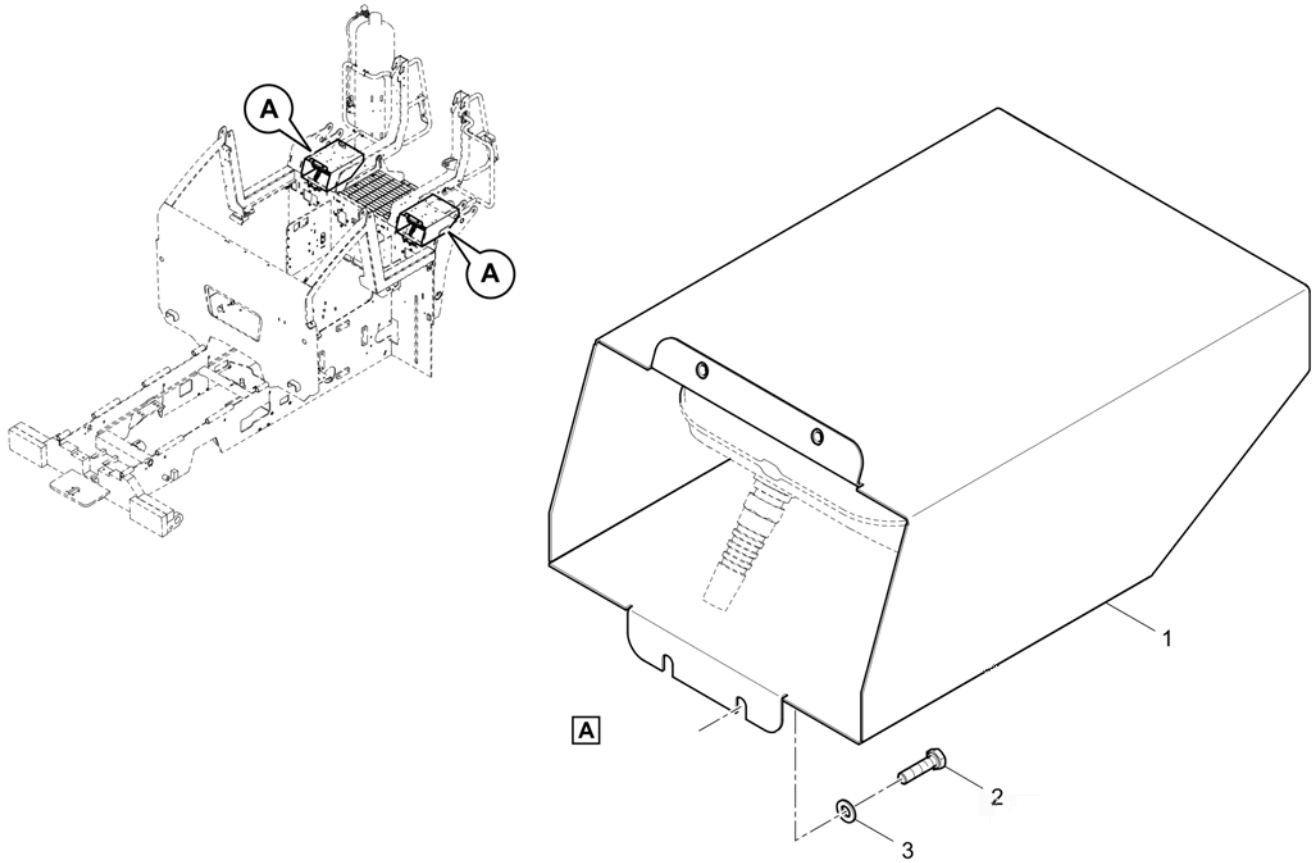

**Holder for remote control 4812228664 Holder for remote control**

Item	Part No.	Name	Qty	L	C	SN INFO
1	4812228738	Holder for remote control	1			
2	0147132603	Screw	2			
3	0301233500	Plain washer	2			

**Holder, electrical box 4812231015 Holder, electrical Box**