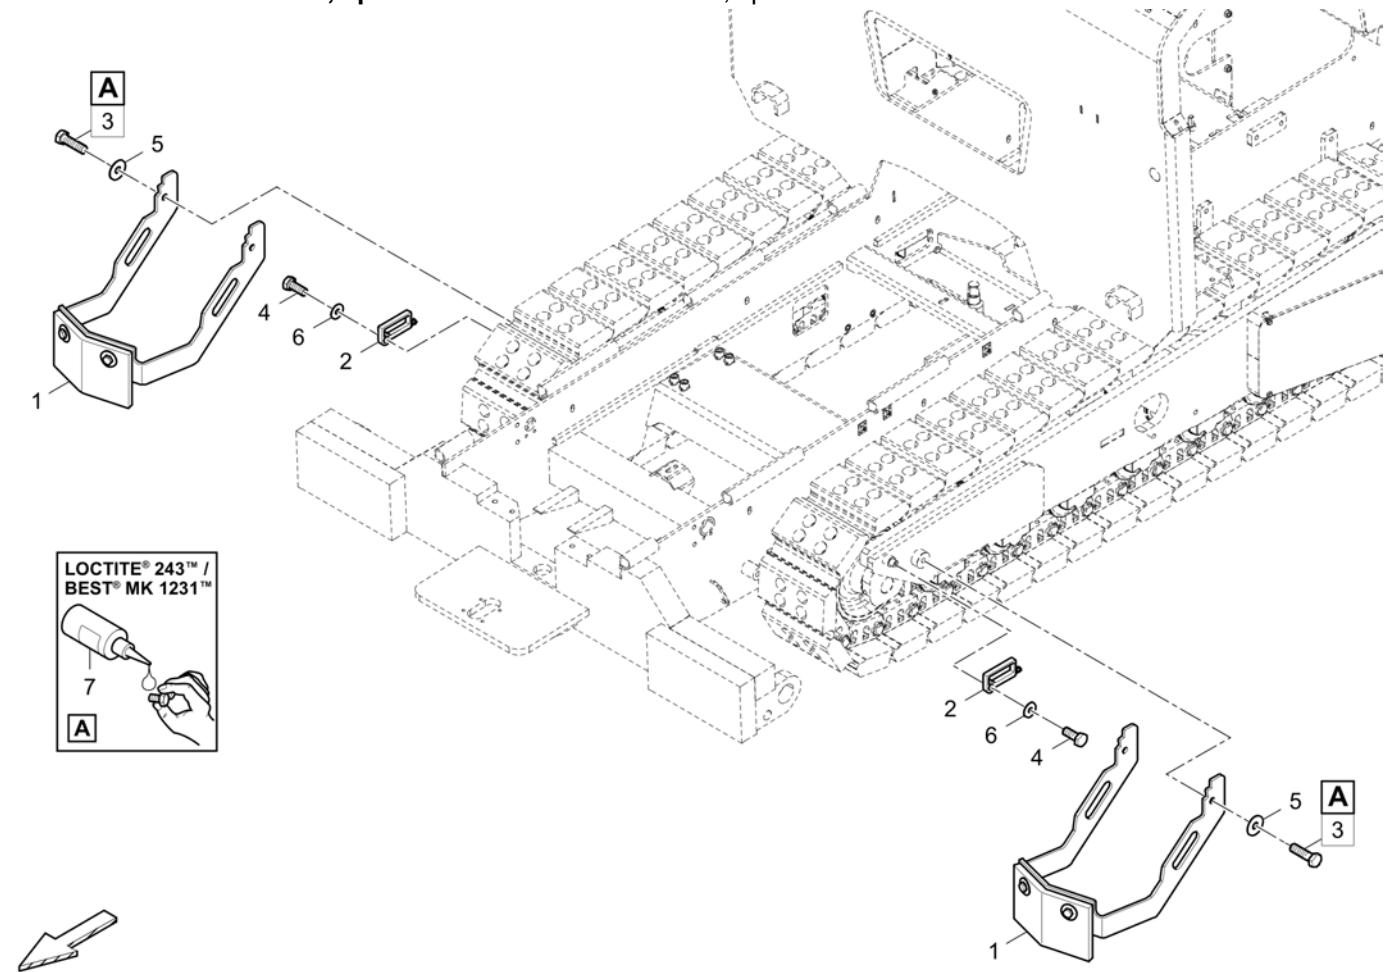

4812010982 Track cleaner, cpl. 4812010982 Track cleaner, cpl.

Item	Part No.	Name	Qty	L	C	SN INFO
1	4812012373	Track cleaner	2			
2	4812043349	Locking laver	2			
3	0147110669	Hexagon head screw	4			
4	0147136203	Hex. head screw M10 x 25	2			
5	D939570522	Washer	4			
6	0300013038	Flat washer	2			
7	4747400034	Thread locking	0,04			

Refer to Parts Online for the most up to date information. The printed information might be outdated.

Fri Mar 23 13:08:23 UTC 2018