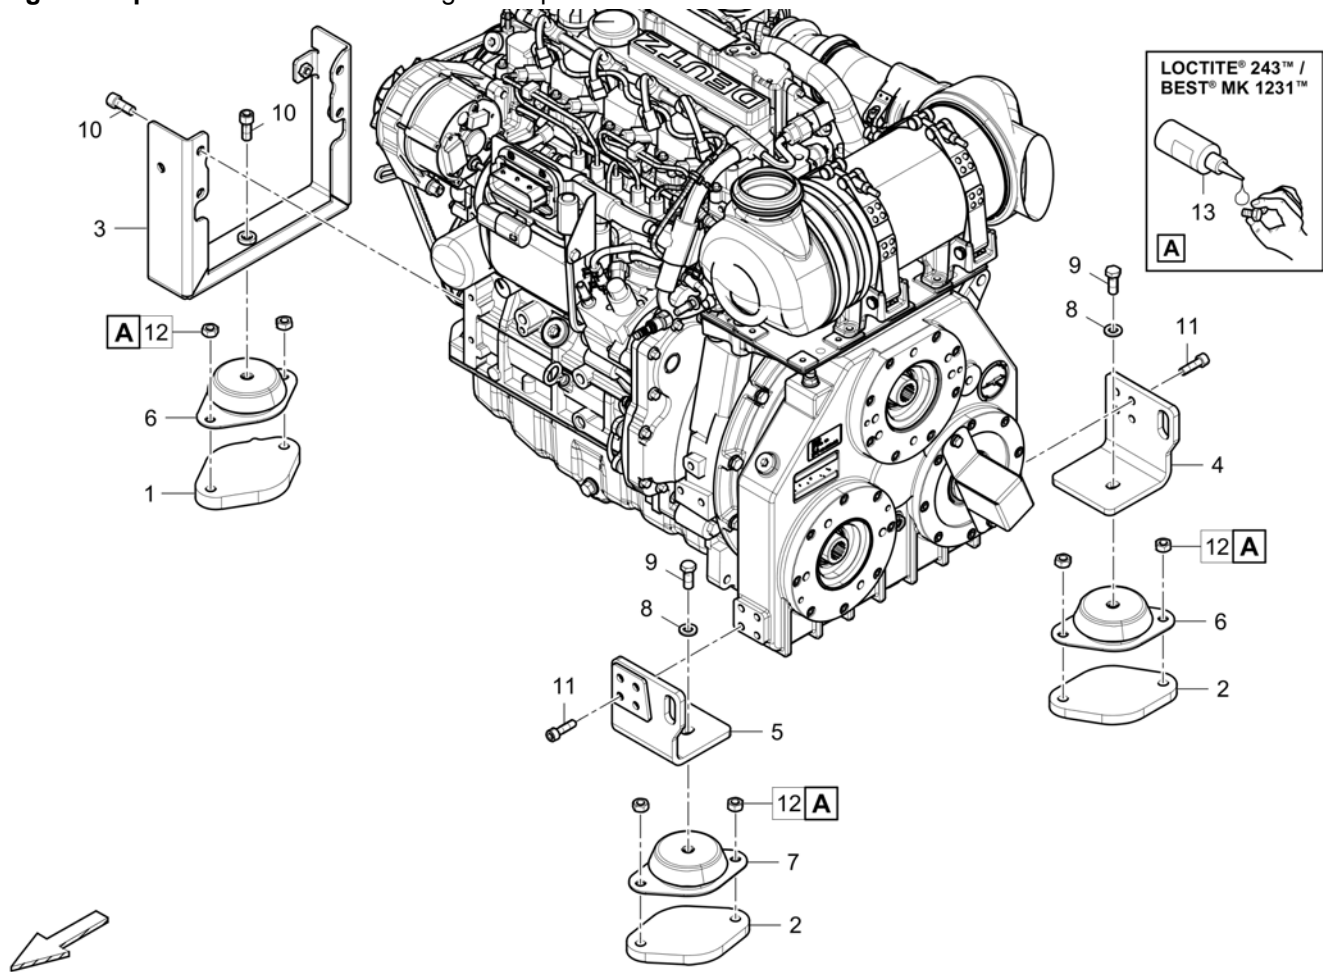

Engine suspension 4812235856 Engine suspension

Item	Part No.	Name	Qty	L	C	SN INFO
1	4812235857	Plate	1			
2	4812235853	Plate	2			
3	4812225121	Mounting bracket	1			
4	4812236141	Retainer, l.h.	1			
5	4812236144	Retainer, r.h.	1			
6	4812008605	Vibration damper	2			
7	4812008606	Vibration damper	1			
8	0333310052	Flat washer	2			
9	0147140103	Screw	2			
10	0211140103	Hex socket screw	5			
11	0211136403	Hexagon socket head cap screw	8			
12	0261109148	Hexagon nut	6			
13	4747400034	Thread locking	1			

Refer to Parts Online for the most up to date information. The printed information might be outdated.

Fri Mar 23 13:05:16 UTC 2018