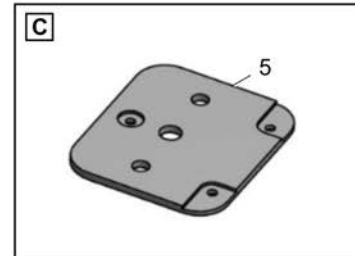

Steering unit 4812014593 Steering unit

Item	Part No.	Name	Qty	L	C	SN INFO
1	4812014594	Angle sensor	1			
2	4812028801	Housing	1			
2.1	4812036882	Control knob	1			
2.2	D937944487	Threaded pin	1			
2.3	4812010294	Scale	1			
4	4812017993	Retainer	1			
5	4812017995	Plate	1