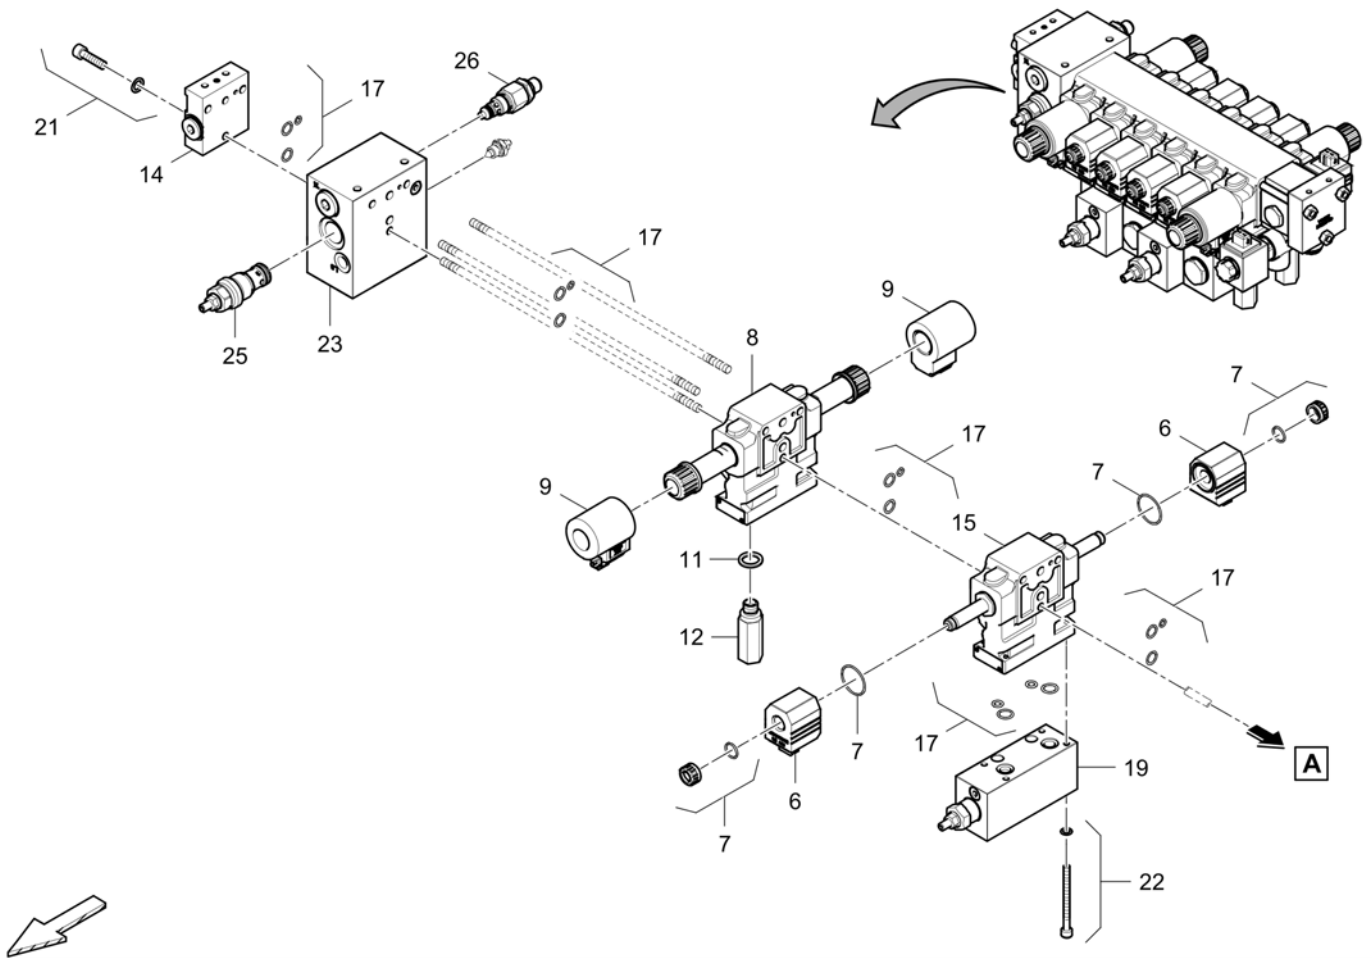

Item	Part No.	Name	Qty	L	C	SN INFO
23	D961917007	Elbow socket	2			
24	4812039588	Elbow union	2			
25	4812014047	Hose	1			
27	4812013520	Hose	2			
28	4812013494	Hose	1			
30	4812013492	Hose	2			
32	4812013648	Hose	2			
33	4812013488	Hose	1			
34	4812013515	Hose	1			
35	4812014034	Pipeline	2			
36	4812013637	Hose	1			
37	4812013647	Hose	2			
38	D961935213	Straight screwing	1			
39	4812013495	Hose	1			
41	4812013487	Hose	1			
42	4812013493	Hose	2			
43	D961907007	Bulkhead union elbow	2			
44	4812013518	Hose	1			
45	D961835209	Straight double-ended union	1			
46	D961919009	Stud	1			
47	D961355038	Elbow union	1			
48	4812012789	Valve support	1			
49	4812014727	Add-on kit	1			
49.1	0147135003	Hexagon head screw	3			
49.2	0147196448	Hexagon head screw	3			
50	4812015111	Hose	1			
51	4812015440	Hose	1			
52	D961906007	Bulk head union	2			
53	D961355008	Reduction screwing	1			
55	4812015460	Hose	1			
56	4812045921	Hose	1			
57	4812008707	Hose	1			
58	4812024254	Pipeline	1			
59	4812024973	Hose	1			
61	4812201440	Hose	1			
62	4812035634	Hose	2			
63	4812201532	Pipeline	2			

Refer to Parts Online for the most up to date information. The printed information might be outdated.

Fri Mar 23 13:06:19 UTC 2018

Control block 4812018005 Control block