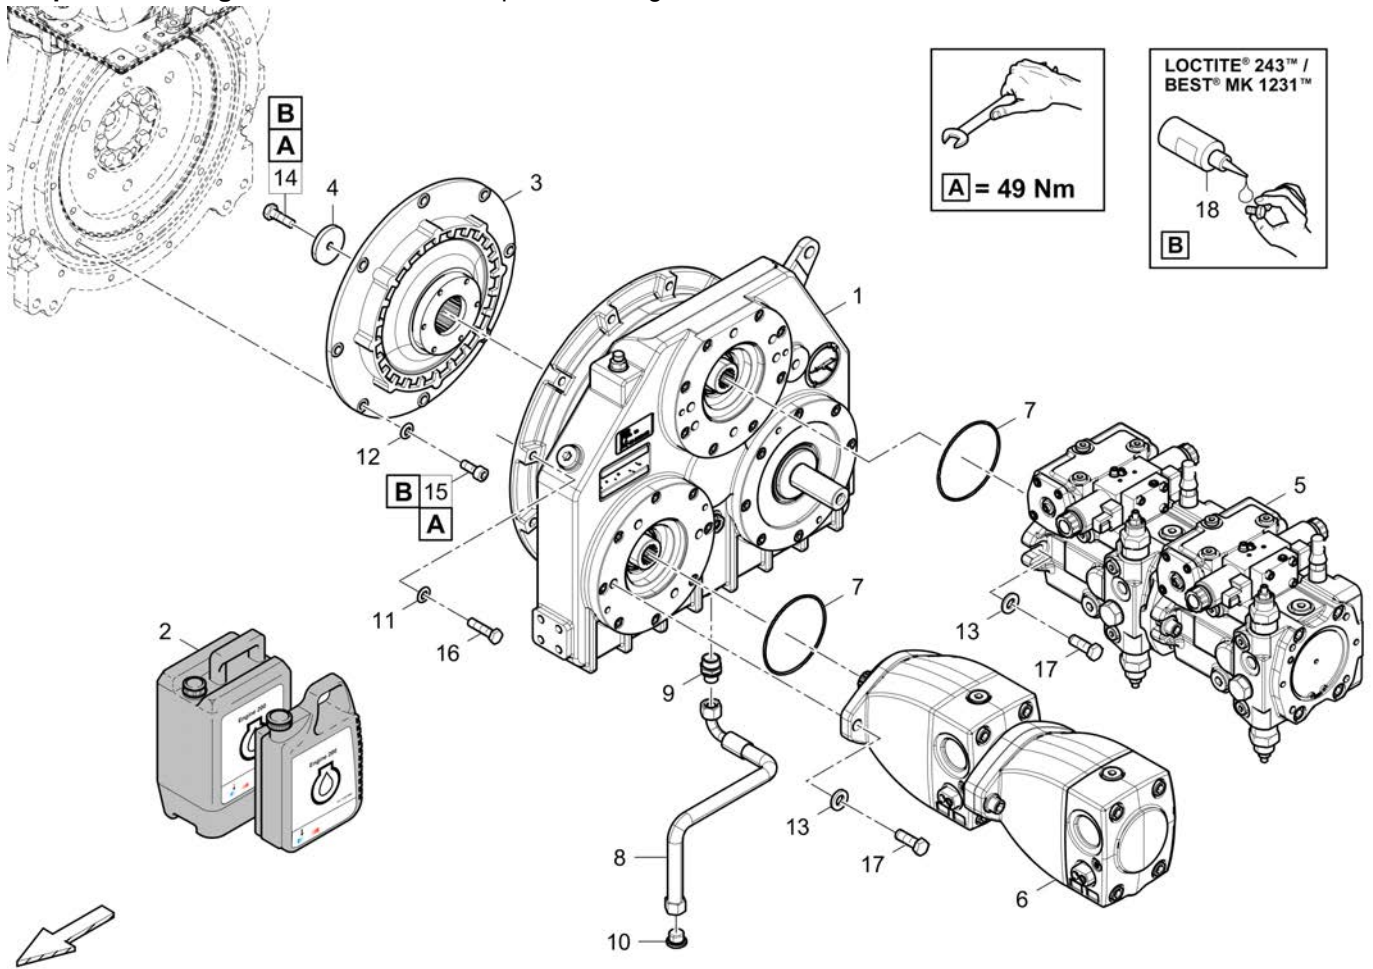

Pump distributor gear 4812024816 Pump distributor gear

Item	Part No.	Name	Qty	L	C	SN INFO
1	4812016114	Gearbox	1			
2	4812042646	Lubricating oil x L	2			
3	4812017622	Engine clutch	1			
4	4812018050	Washer	1			
5	4812010703	Variable displacement pump	1			
6	4812024264	Hydraulic pump	1			
7	D932218258	O-ring	2			
8	4812006980	Hose	1			
9	D961134229	Screwing	1			
10	D961175209	Plug screw	1			
11	0301234400	Plain washer	12			
12	4812019616	Washer	8			
13	0333310052	Flat washer	4			
14	0147136203	Hex. head screw M10 x 25	1			
15	0211136203	Hex sock. screw	9			
16	0147196264	Bolt	12			

Refer to Parts Online for the most up to date information. The printed information might be outdated.

Fri Mar 23 13:05:21 UTC 2018