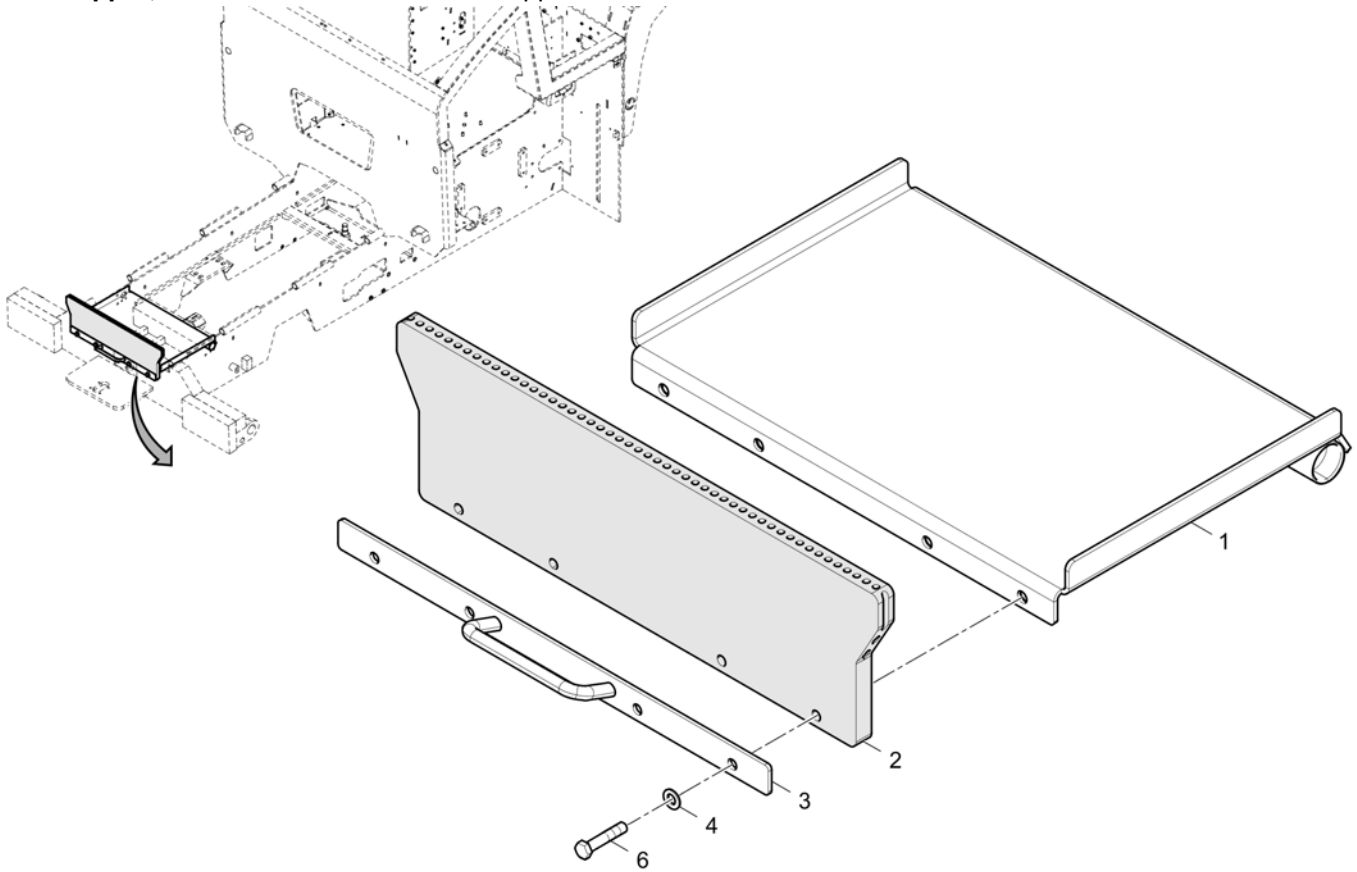

Front hopper, middle 4812232424 Front hopper, middle

Item	Part No.	Name	Qty	L	C	SN INFO
1	4812232425	Flap	1			
2	4812232429	Hopper rubber	1			
3	4812232430	Handle	1			
4	0301235800	Plain washer(A) 13 x 24 x 2.5	4			
6	0147140503	Hex. head screw M12 x 50	4