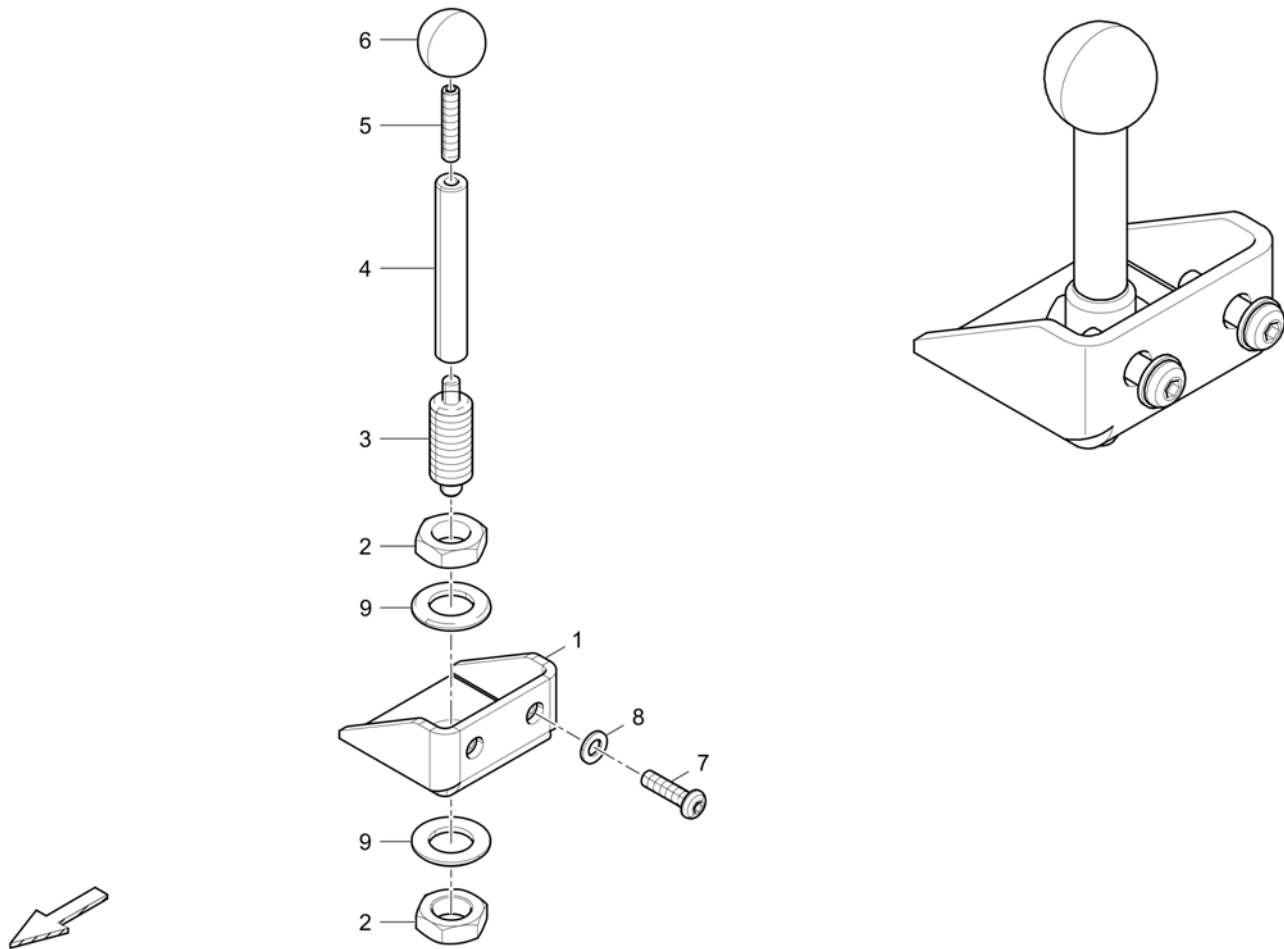

Mounting bracket 4812228684 Mounting bracket

Item	Part No.	Name	Qty	L	C	SN INFO
1	4812228683	Mounting bracket	1			
2	D937181123	Nut	2			
3	D930404670	Stop bolt	1			
4	4812228685	Connector	1			
5	D937948554	Threaded pin	1			
6	D930298018	Ball knob	1			
7	D939142413	Round head screw	2			
8	0301233500	Plain washer	2			
9	0300027413	Washer DIN125	2