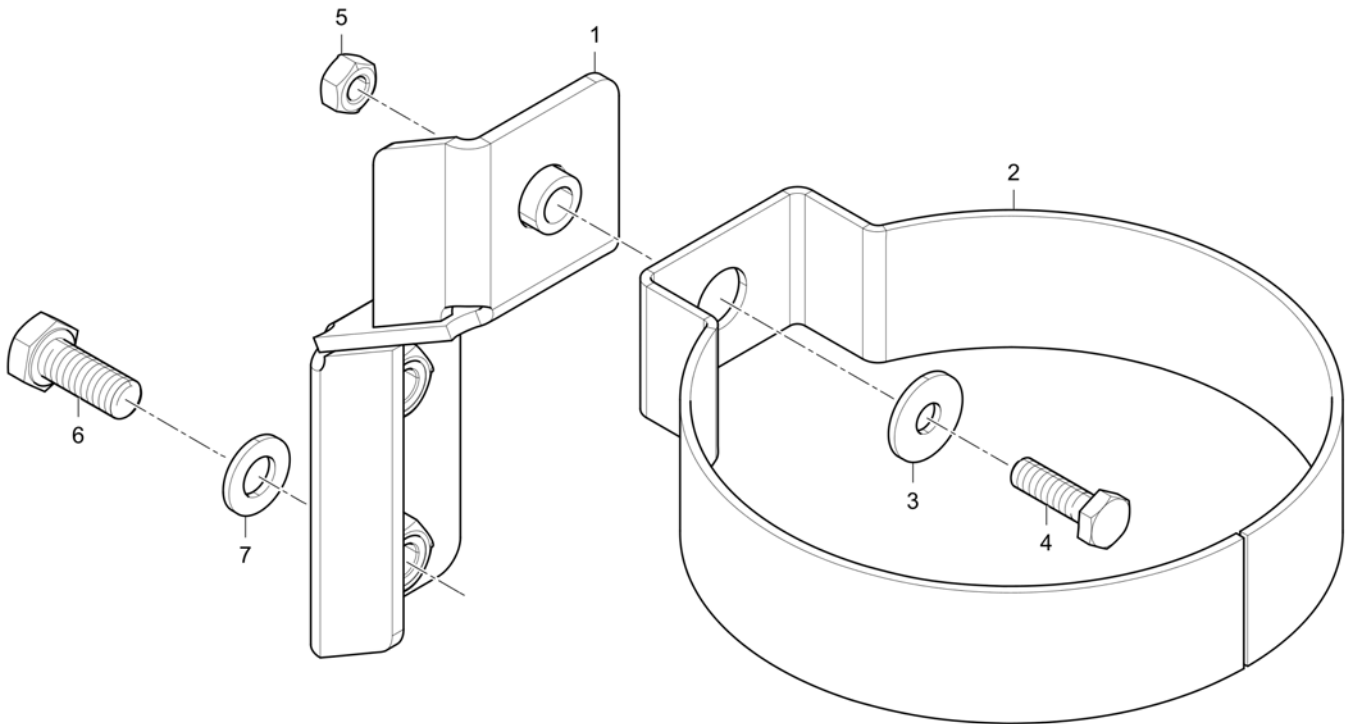

Pipe clamp 4812232999 Pipe clamp

Item	Part No.	Name	Qty	L	C	SN INFO
1	4812232990	Bracket	1			
2	4812232993	Pipe clamp	1			
3	0300013041	Flat washer	1			
4	0147124703	Hex.bolt	1			
5	5730015118	Hexagon nut	1			
6	0147110836	Hexagon head screw	2			
7	0301233500	Plain washer	2