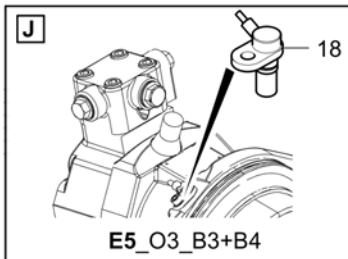

Refer to Parts Online for the most up to date information. The printed information might be outdated.

Fri Mar 23 13:06:43 UTC 2018