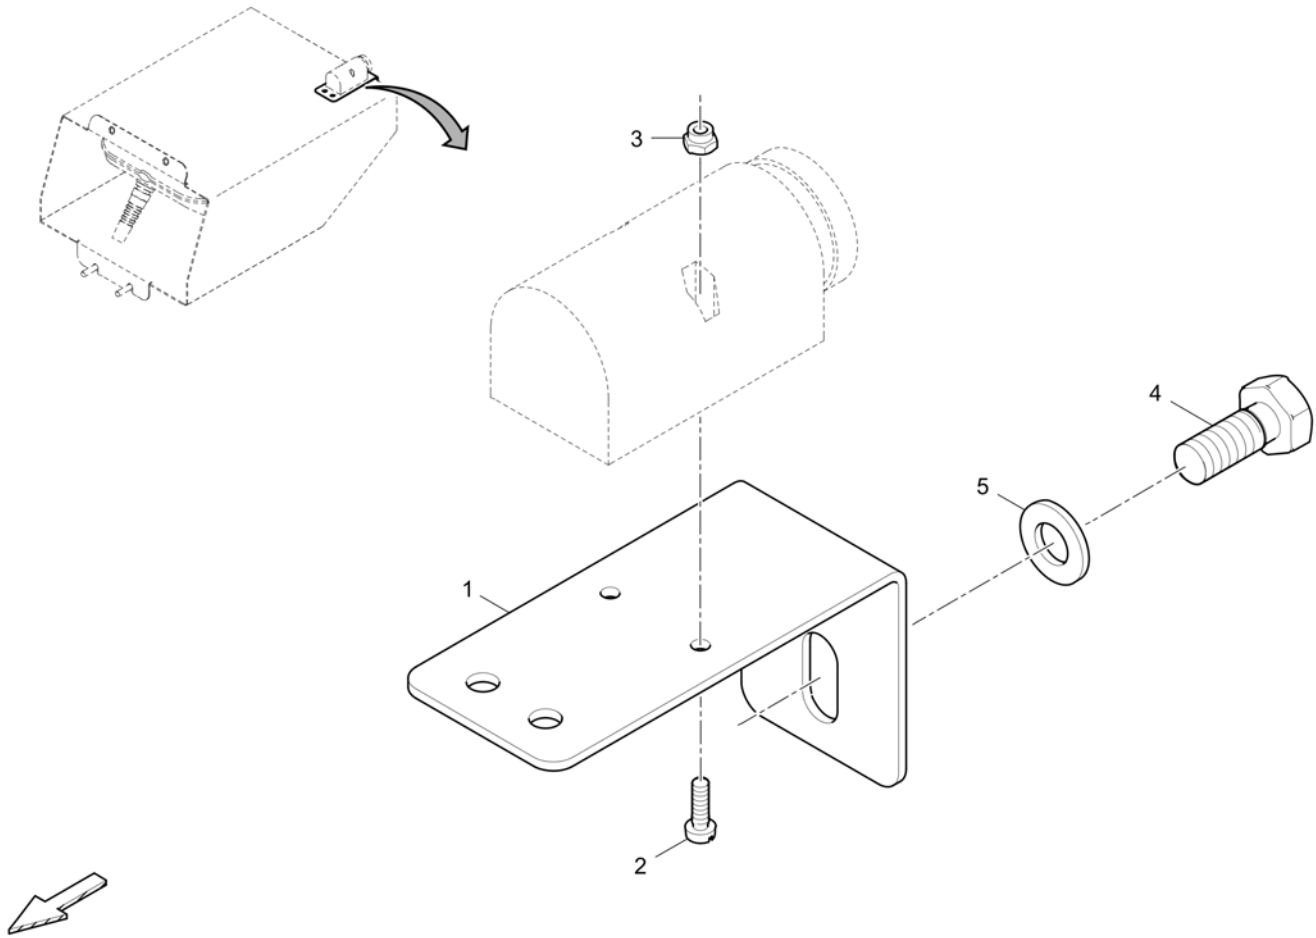

Socket Holder 4812017858 Socket holder

Item	Part No.	Name	Qty	L	C	SN INFO
1	4812017814	Holding plate	1			
2	0160099742	Slotted screw	2			
3	D938501002	Nut	2			
4	0147132303	Hexagon bolt	1			
5	0301233500	Plain washer	1