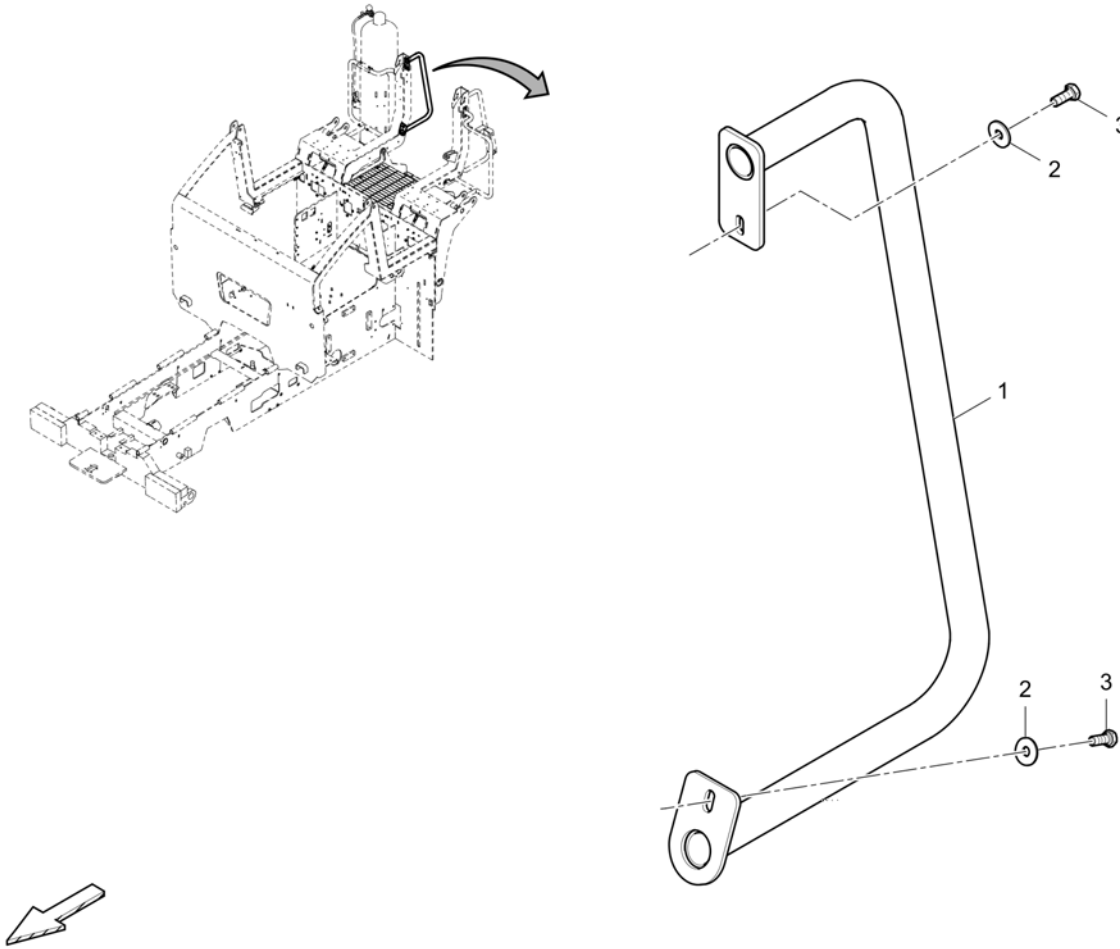

Hand rail 4812228638A Hand rail

Item	Part No.	Name	Qty	L	C	SN INFO
1	4812232835	Hand rail	1			
2	D939570014	Washer	2			
3	0147132303	Hexagon bolt	2