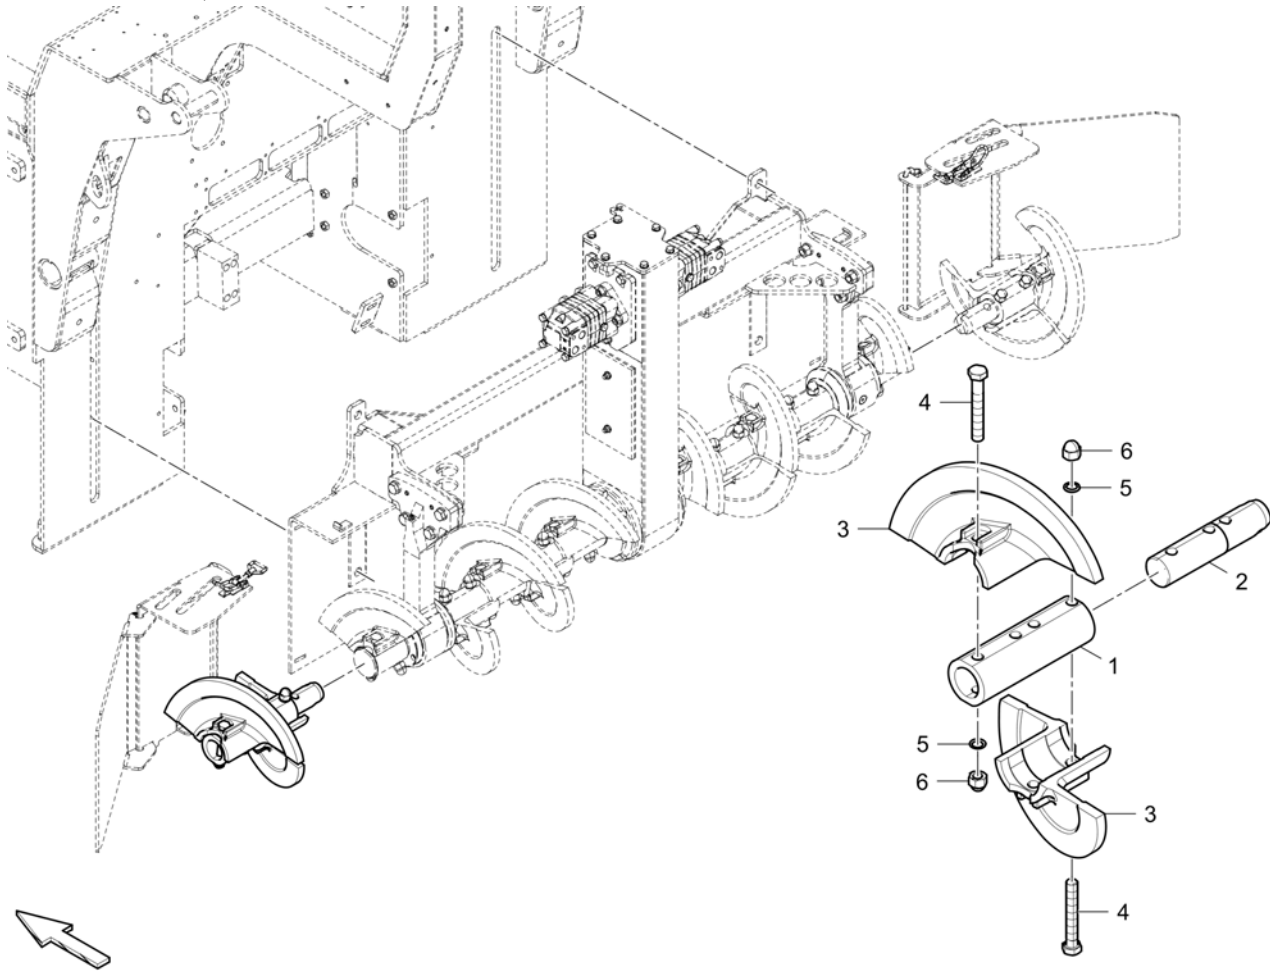

Worm extension, l.h. 4812235380 Worm extension, l.h.

Item	Part No.	Name	Qty	L	C	SN INFO
1	4812019815	Pipe	1			
2	4812016005	Bolt	1			
3	4812013688	Spreader wing, l.h.	2			
4	0147149103	Hexagon bolt	4			
5	0333310042	Schnorr-lock washer	4			
6	0277131400	Cap nut	4			

Refer to Parts Online for the most up to date information. The printed information might be outdated.

Fri Mar 23 13:06:03 UTC 2018