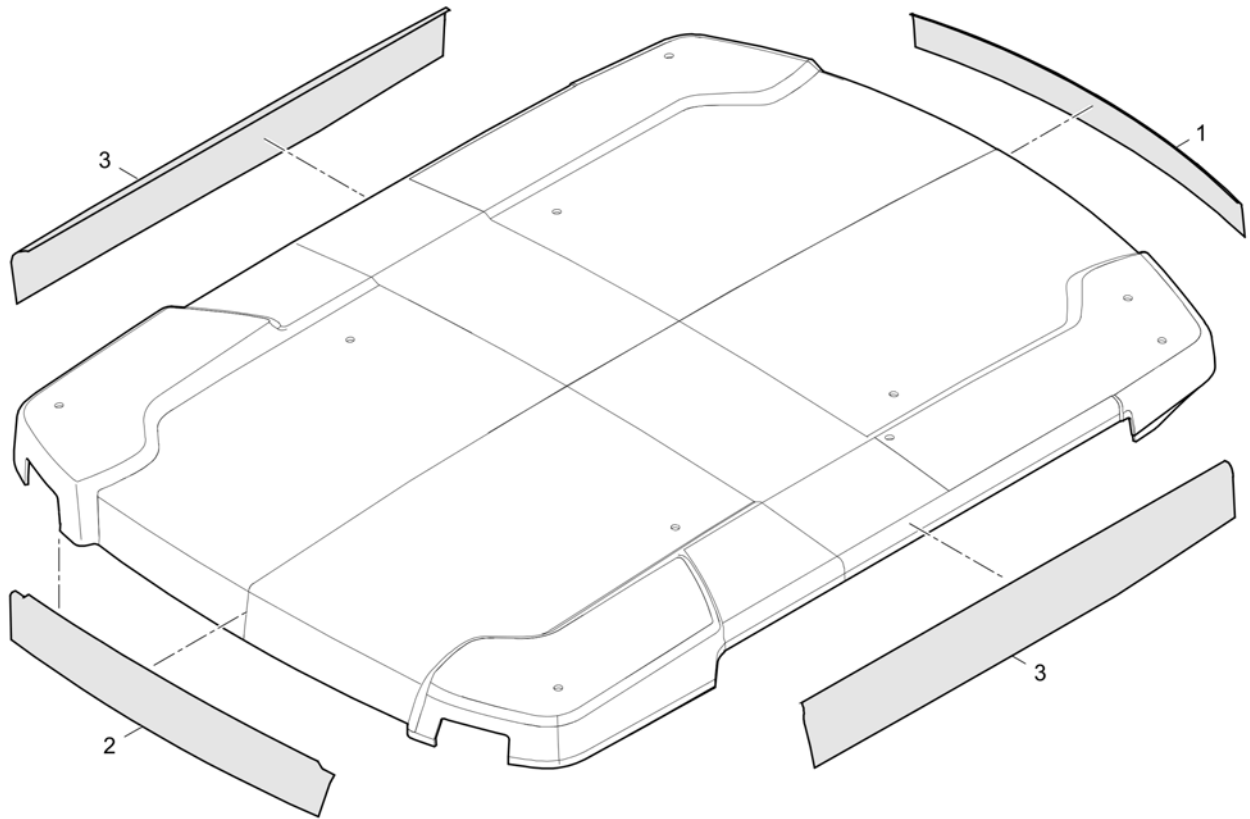

Decals 4812202904 Sticker

Item	Part No.	Name	Qty	L	C	SN INFO
1	4812237852	Sticker	1			
2	4812237854	Sticker	1			
3	4812237853	Sticker	2