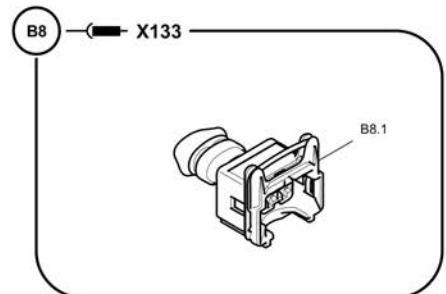

4812017376 Wiring 4812233645 Cable W22