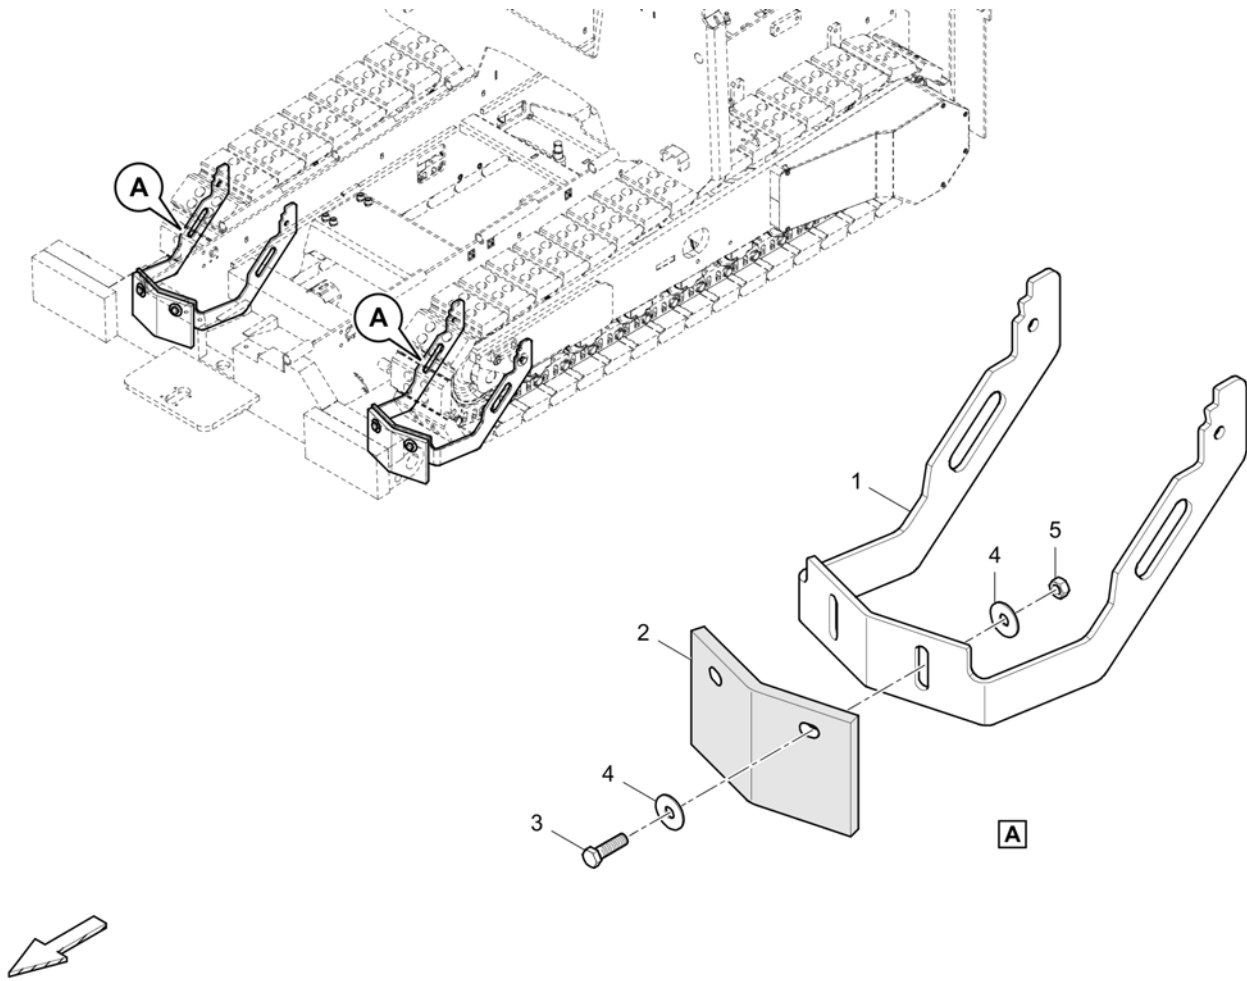

Track cleaner 4812012373 Track cleaner

Item	Part No.	Name	Qty	L	C	SN INFO
1	4812233732	Track cleaner	1			
2	4812227220	Rubber plate	1			
3	0147148012	Screw	2			
4	D939570522	Washer	4			
5	5730007580	Hexagon nut, M16 A2K	2