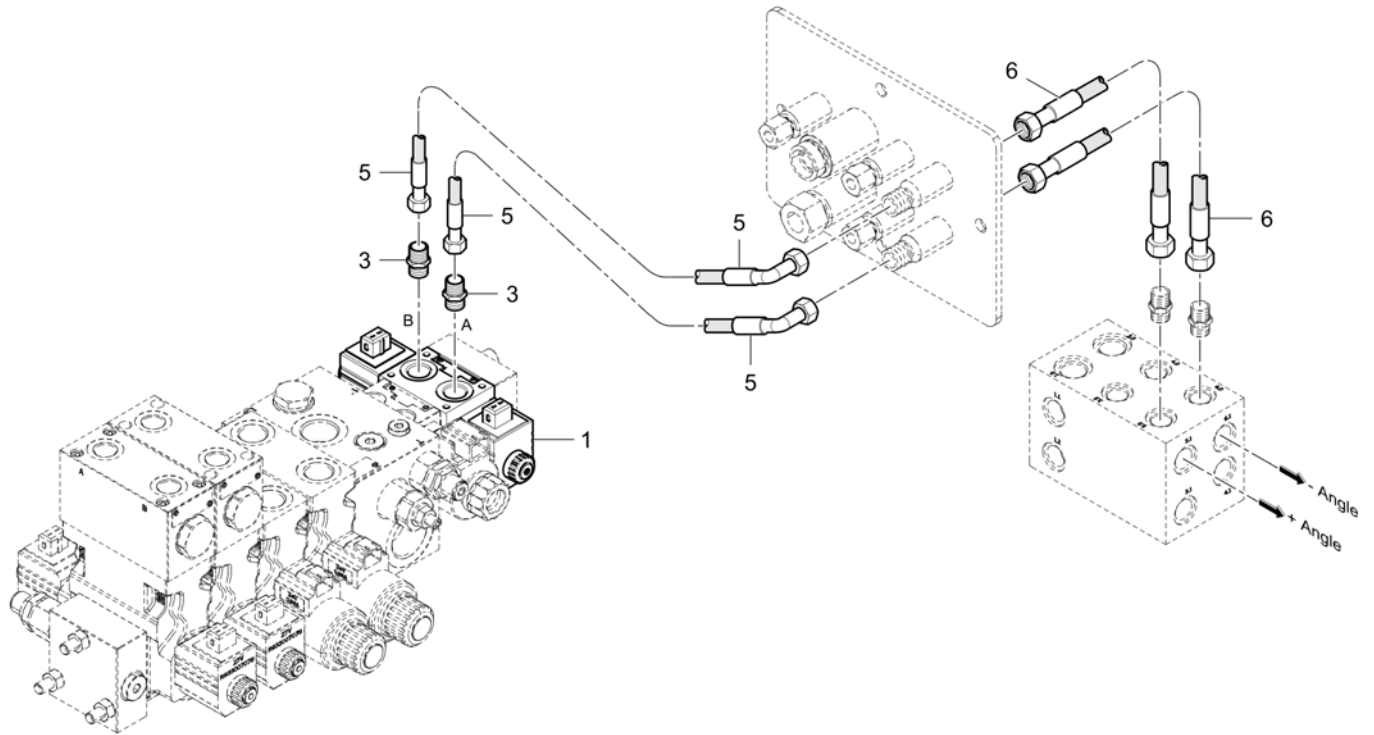

4812227611 Hydr. profile adjustment 4812227611 Hydr. profile adjustment

Item	Part No.	Name	Qty	L	C	SN INFO
1	4812016356	Control block	1			
1.1	4812036468	Coil	1			
1.2	4812006108	Nut	1			
3	D961935103	Straight double-ended union	2			
5	4812013521	Hose	2			
6	4812015417	Hose	2