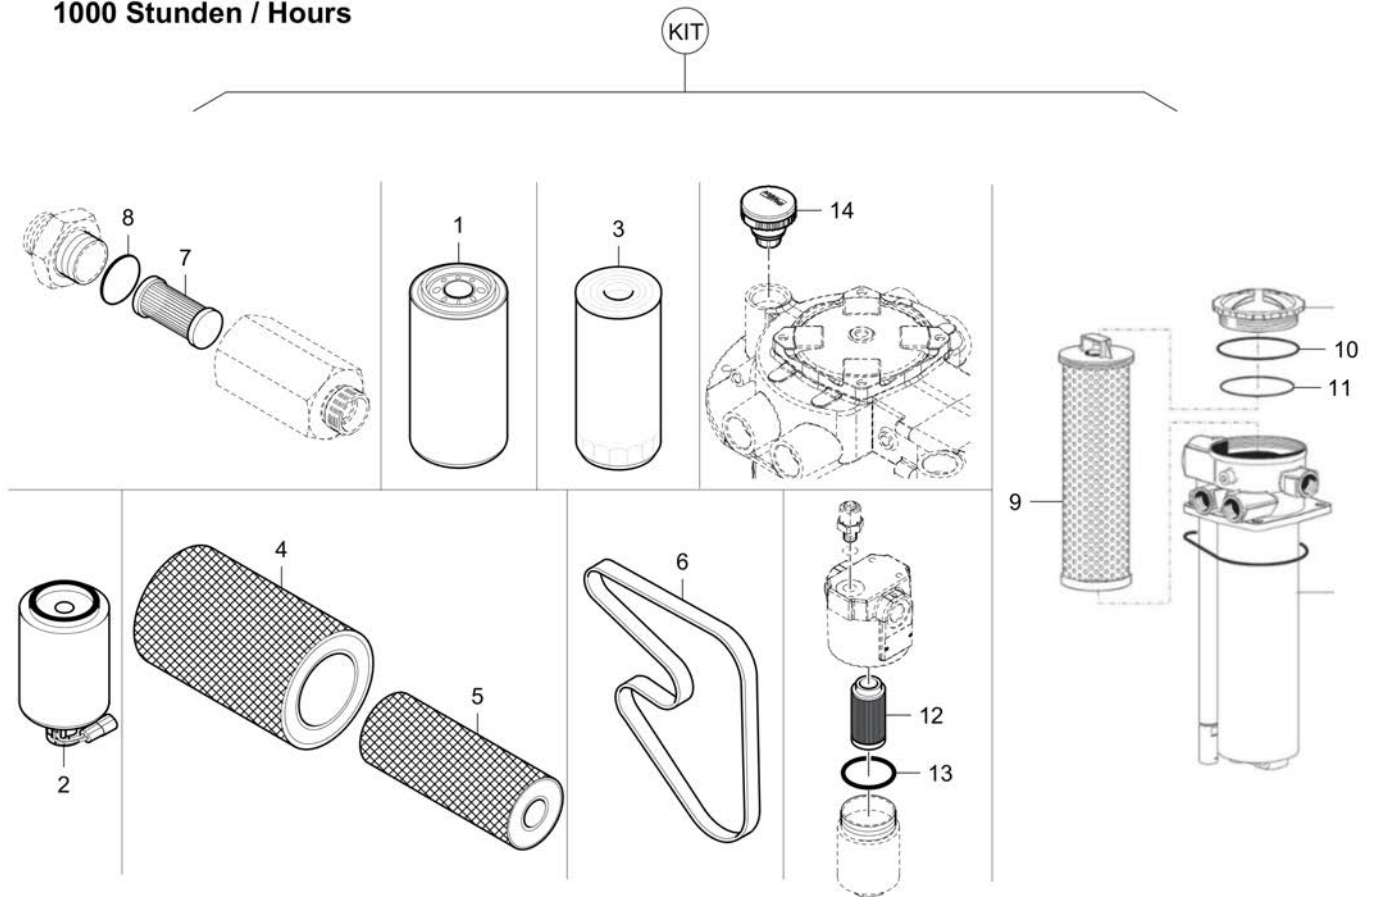

Service kit 1000 h 4812017353 Service kit 1000 h

1000 Stunden / Hours

Item	Part No.	Name	Qty	L	C	SN INFO
KIT	4812017353	Service kit 1000 h	1			
1	4700939515	Oil filter	1			
2	4812009694	Fuel prefilter	1			
3	4812009698	Fuel filter	1			
4	D900505693	Filter element	1			
5	D900505692	Filter element	1			
6	4812009695	V-Belt	1			
7	4812009441	Sieve	1			
8	4812009440	O-ring	1			
9	4812012632	Filter	1			
10	4812012639	O-Ring	1			
11	D932211720	O-Ring	1			
12	4812018071	Filter element	3			
13	D932213784	O-ring	3			
14	4812009437	Vent filter	1			

Refer to Parts Online for the most up to date information. The printed information might be outdated.

Fri Mar 23 13:03:44 UTC 2018