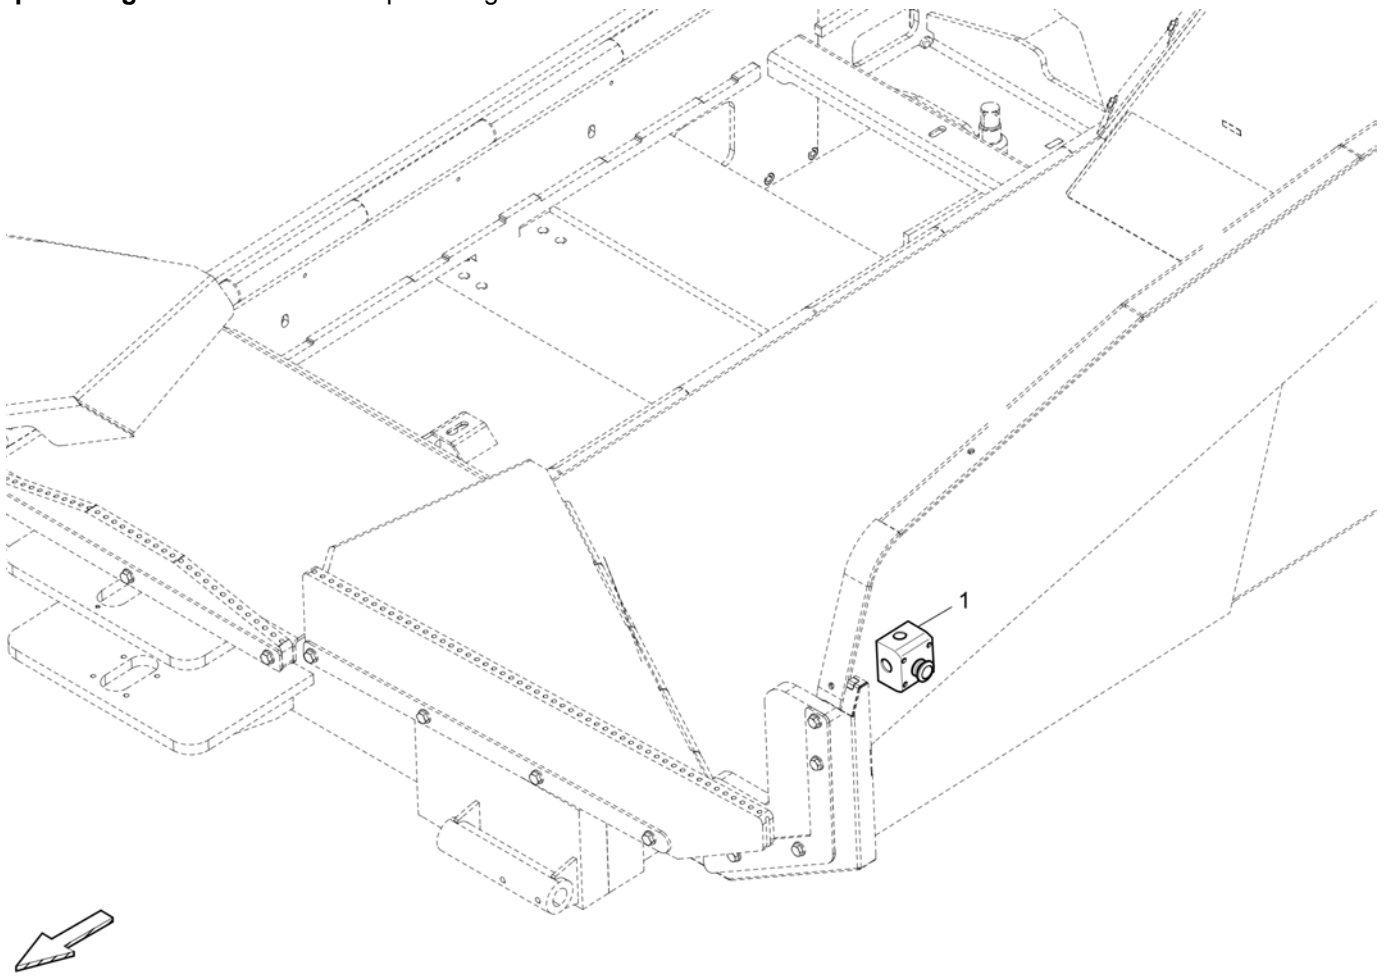

Option England 4812013436 Option England

Item	Part No.	Name	Qty	L	C	SN INFO
1	4812012824	El. option England	1