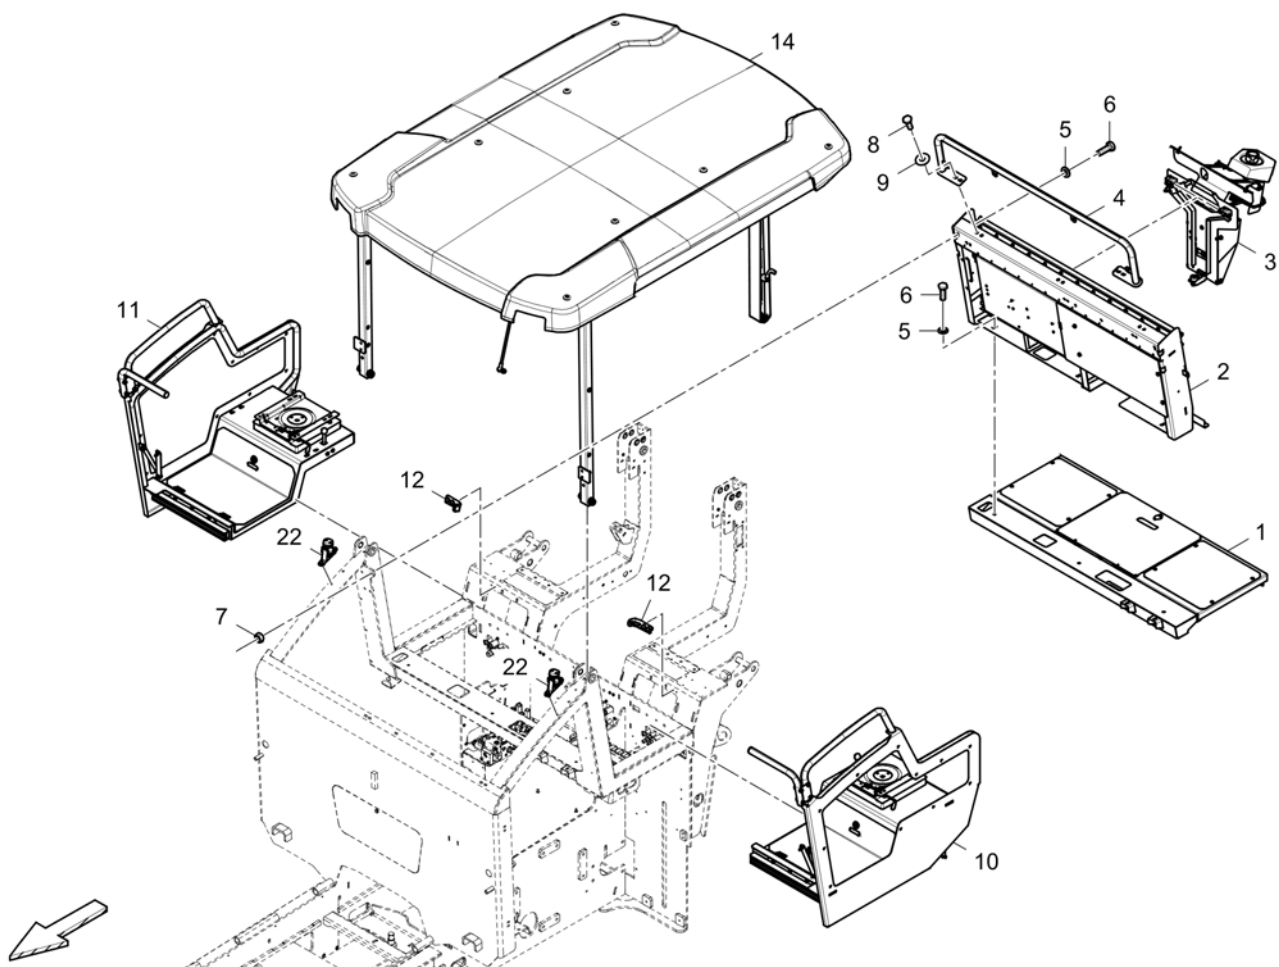

Platform, weather roof (T) 4812236075 Platform, weather roof (T)

Refer to Parts Online for the most up to date information. The printed information might be outdated.

Fri Mar 23 13:04:45 UTC 2018