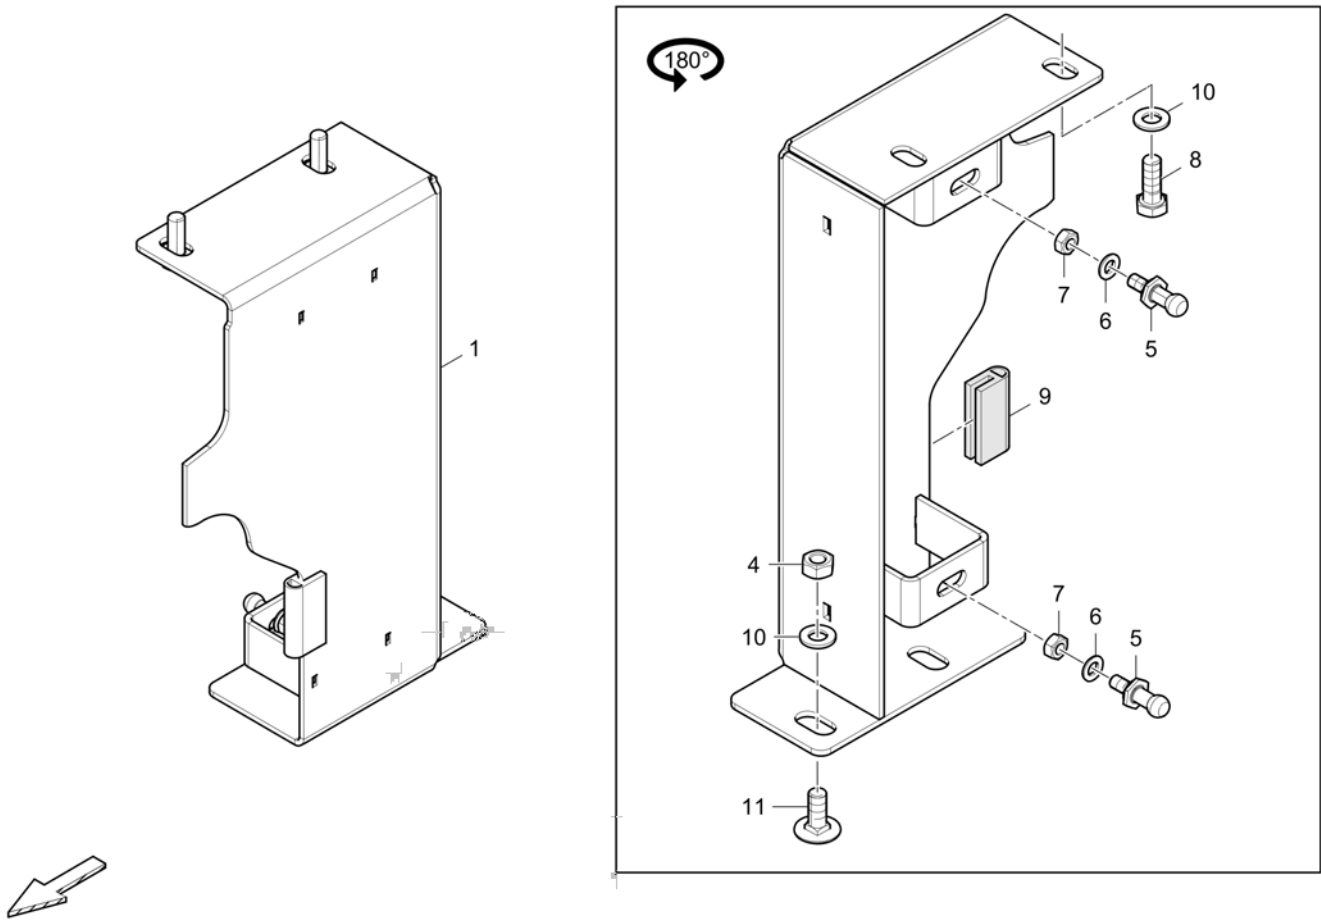

Cover plate 4812234006 Cover plate

Item	Part No.	Name	Qty	L	C	SN INFO
1	4812234438	Plate	1			
4	0266211000	Hexagon nut M8	2			
5	4812015291	Bolt	2			
6	0301232100	Plain washer	2			
7	5730015118	Hexagon nut	2			
8	0147132403	Hex.bolt	2			
9	D930235495	Profiled joint x m	0,33			
10	0333310050	Lock washer	4			
11	0226991532	Flat head screw	2