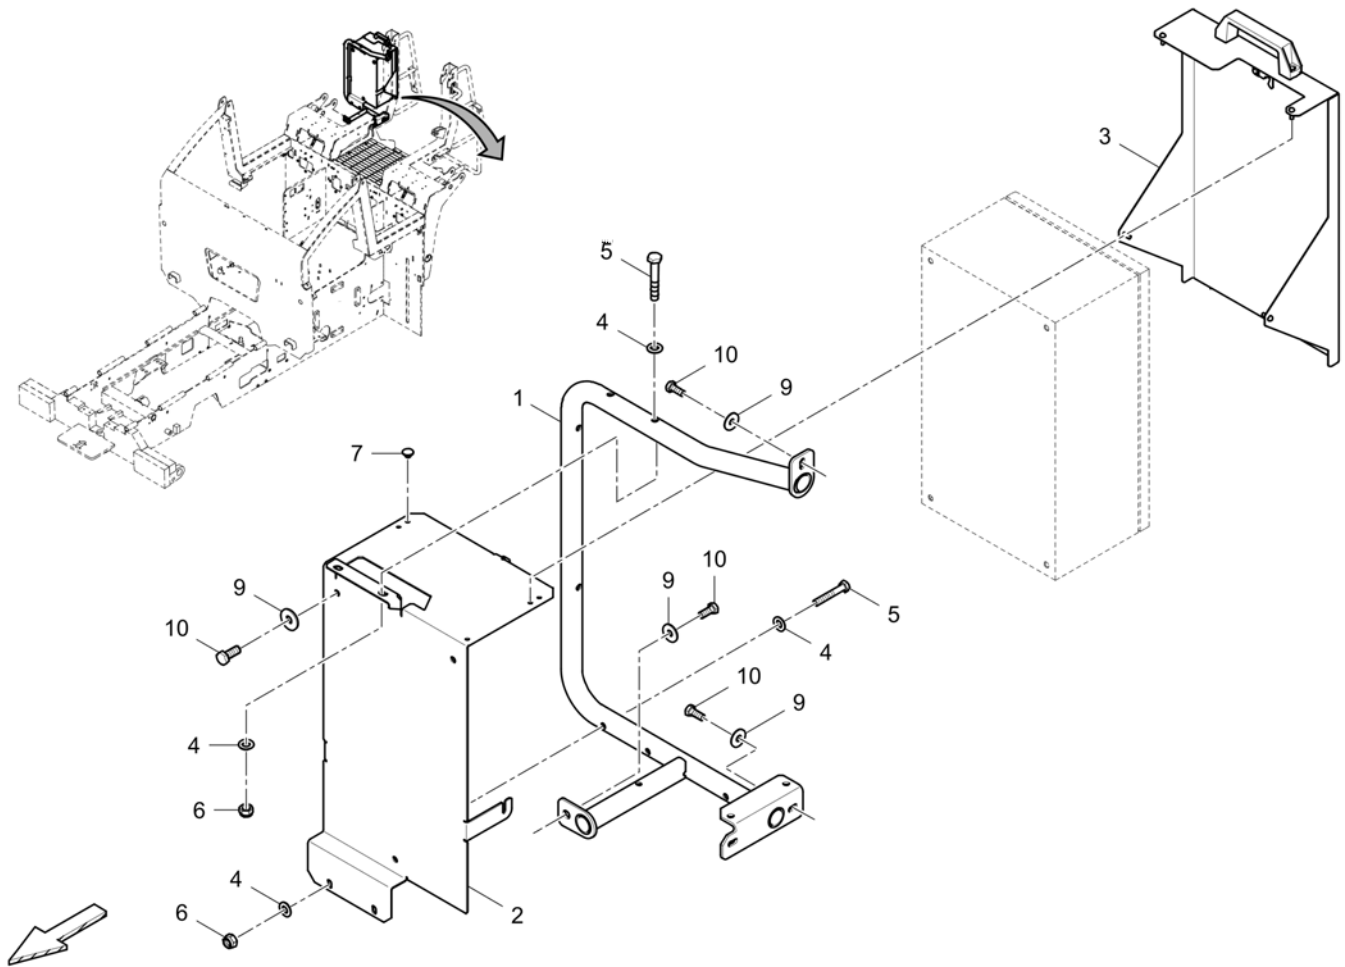

Ascent, r.h. 4812228662A Ascent, r.h.

Item	Part No.	Name	Qty	L	C	SN INFO
1	4812232845	Stair rail	1			
2	4812231012	Cover	1			
3	4812228712	Cover	1			
4	0301233500	Plain washer	8			
5	0147133012	Hex. head screw	4			
6	0291118802	Hexagon nut	4			
7	D930462912	Plug	2			
9	D939570014	Washer	7			
10	0147132303	Hexagon bolt	7			

Refer to Parts Online for the most up to date information. The printed information might be outdated.

Fri Mar 23 13:04:30 UTC 2018