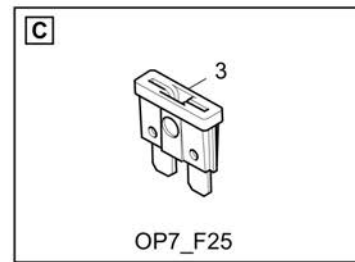

Item	Part No.	Name	Qty	L	C	SN INFO
17	4812011790	Washer	2			
18	0277130800	Nut	4			
19	0147132303	Hexagon bolt	2			
20	0211124403	Hex.socket cap screw	2			
21	4812009050	Glue kit	1			
22	4812012825	Electrical, wiper	1			

El. option wiper 4812012825 El. option wiper