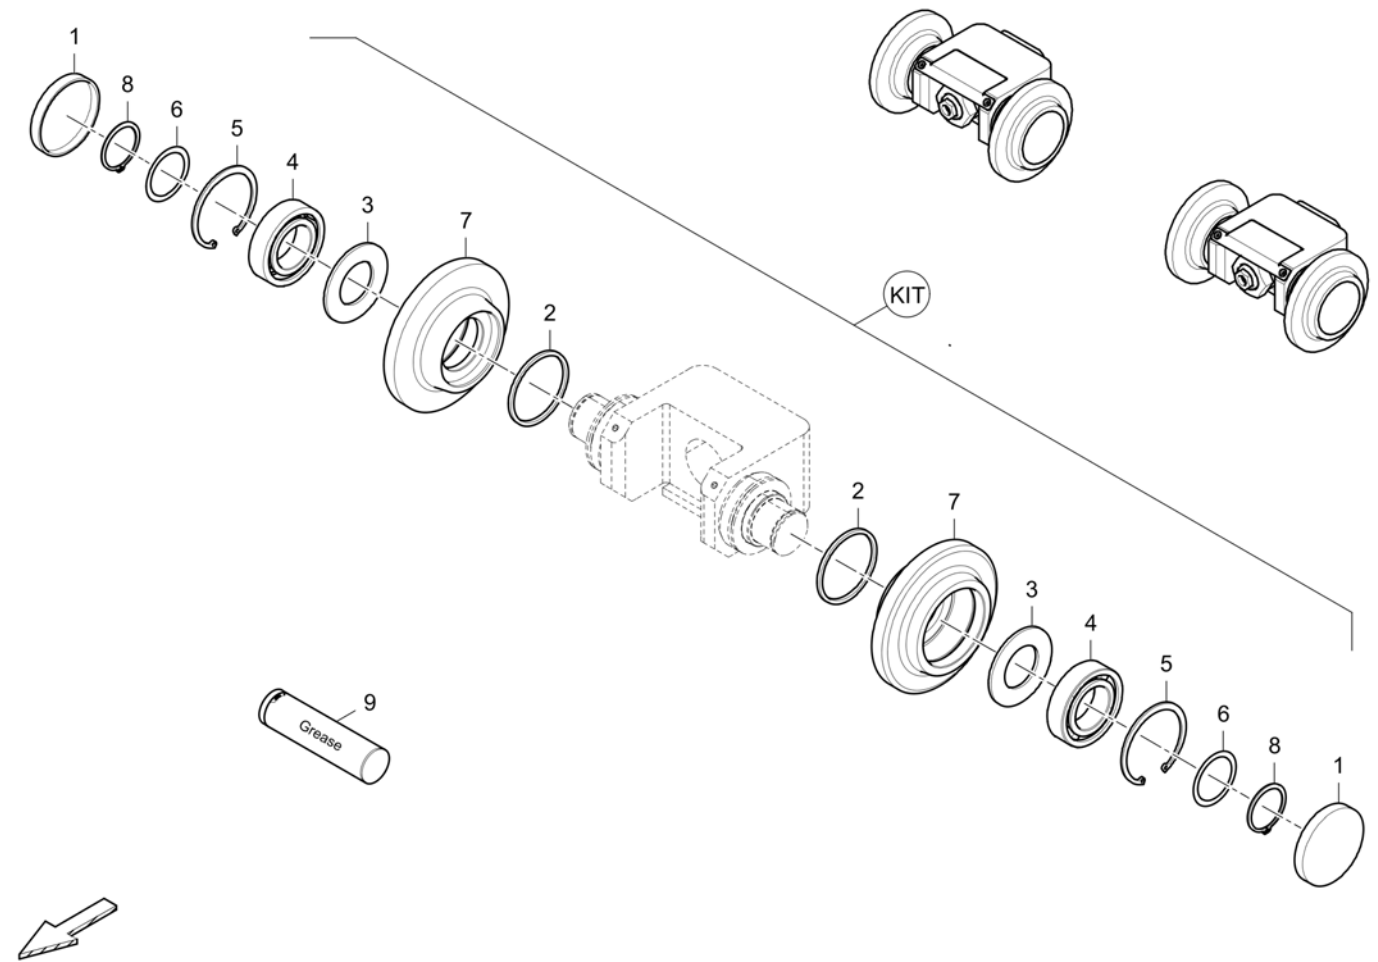

Conveyor kits 4812017327 Wear part kit conveyor turn

Item	Part No.	Name	Qty	L	C	SN INFO
KIT	4812017327	Wear part kit conveyor turn	2			
1	4749302124	Cover	4			
2	4749000230	Sealing	4			
3	D932580716	Nilosring	4			
4	4812030926	Bearing	4			
5	D936030849	Circlip	4			
6	D932100963	Shim	4			
7	4812009992	Reversing roller	4			
8	D936003190	Circlip	4			
9	4812030095	Grease / 1 cartridge	1			

Refer to Parts Online for the most up to date information. The printed information might be outdated.

Fri Mar 23 13:03:40 UTC 2018