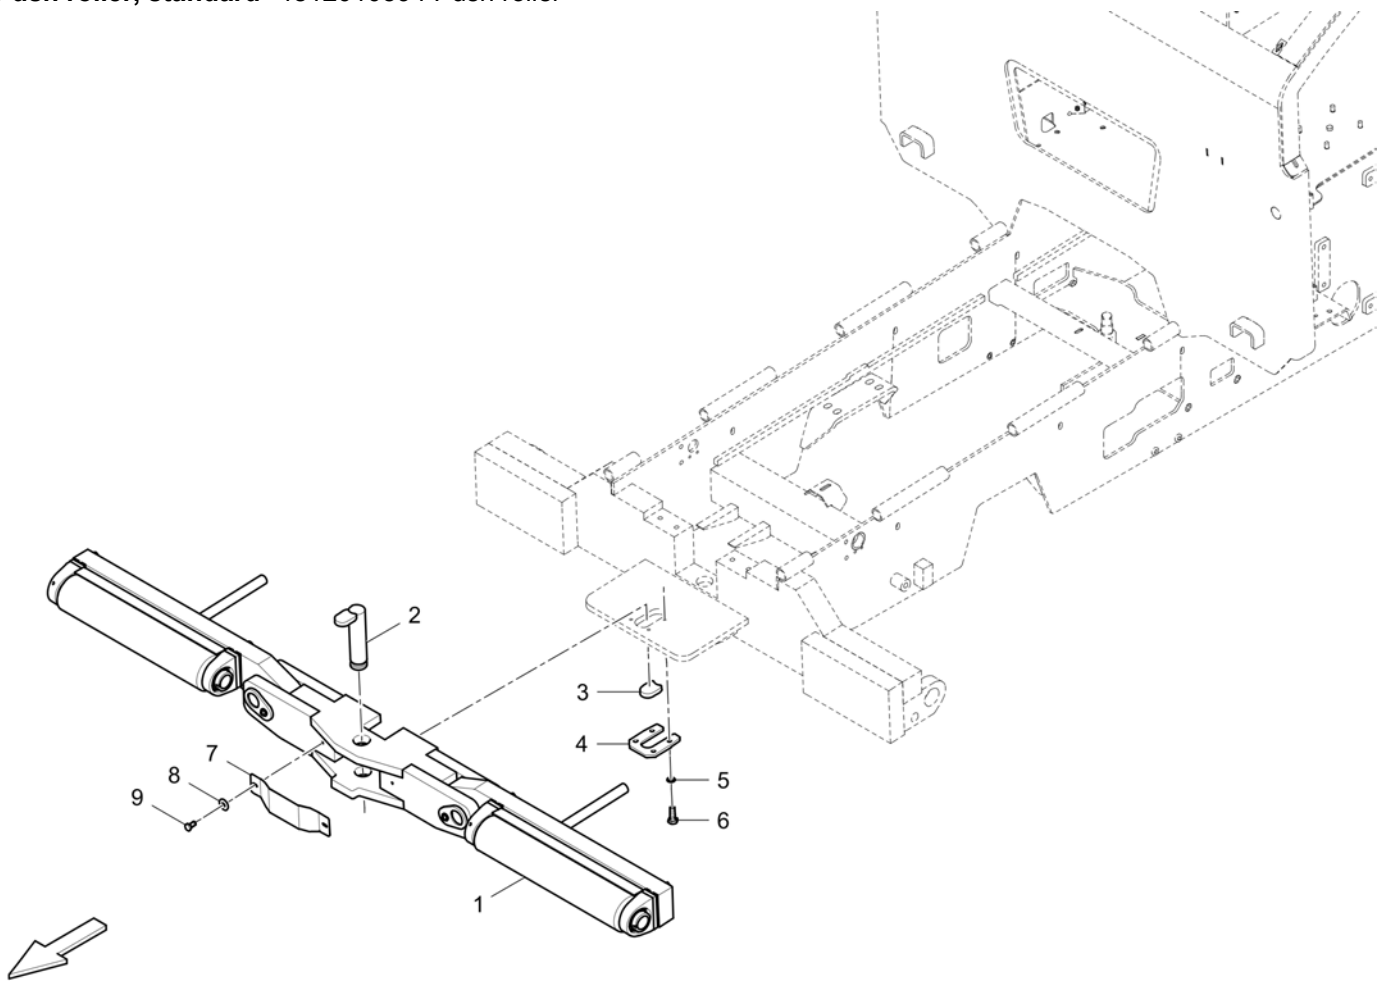

Push roller, standard 4812010594 Push roller

Item	Part No.	Name	Qty	L	C	SN INFO
1	4812227893	Push roller	1			
2	4812227959	Pin	1			
3	4812227958	Insert plate	1			
4	4812227960	Locking plate	1			
5	0333310024	Washer	4			
6	0147136303	Screw	4			
7	4812227953	Cover plate	1			
8	0300013040	Flat washer	2			
9	0147132203	Hex. head screw M8 x 16	2