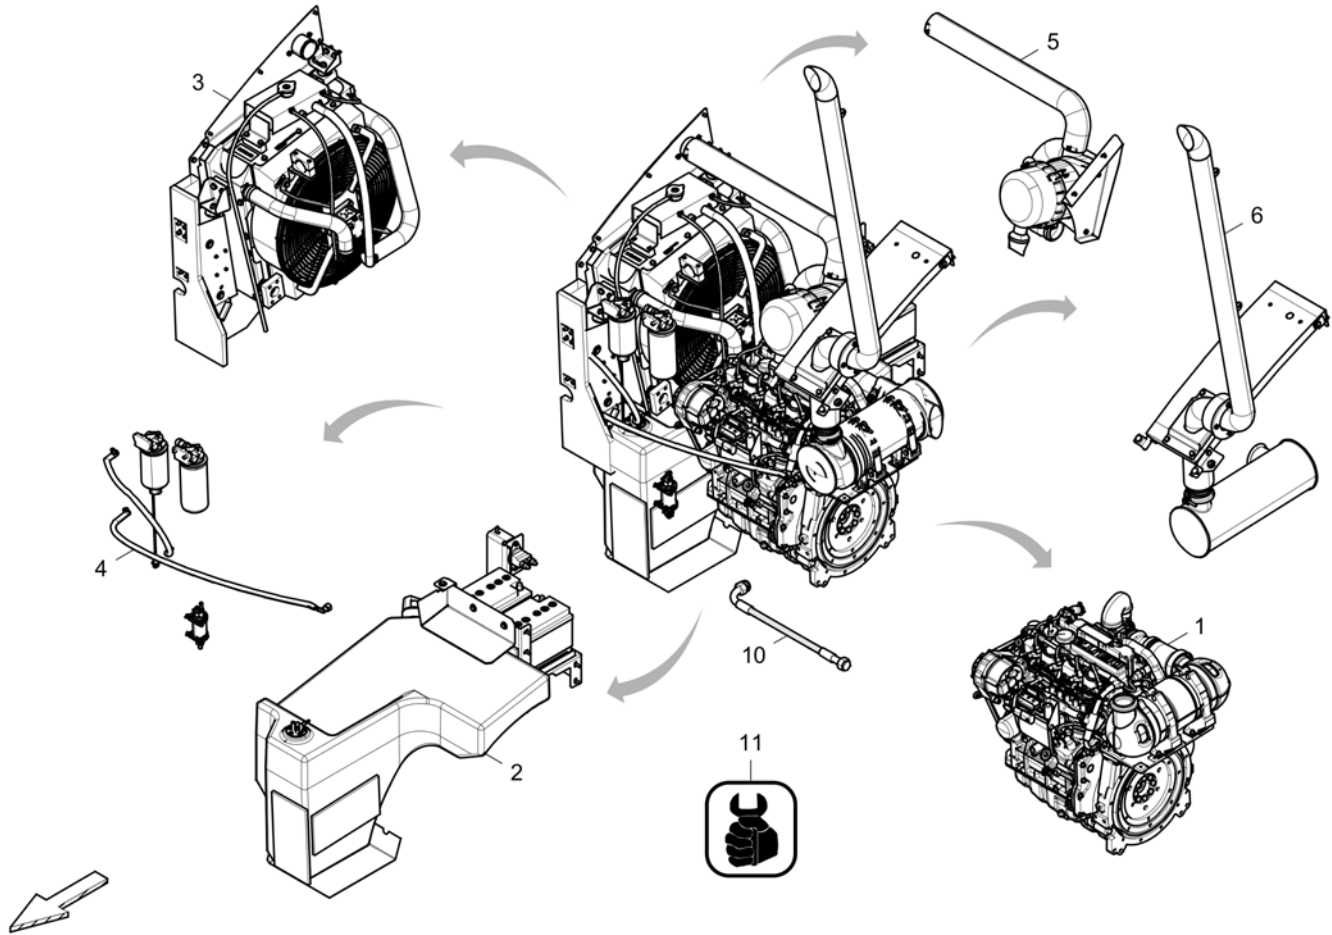

Drive 54kw Tier3 4812235768 Drive 54kw Tier 3

Item	Part No.	Name	Qty	L	C	SN INFO
1	4812007909	Motor	1			
2	4812235914	Fuel tank	1			
3	4812235770	Cooler	1			
4	4812235932	Fuel system	1			
5	4812235871	Air filter system	1			
6	4812235916	Exhaust system	1			
10	4812230755	Mounting parts	1			
11	4812009705	Service parts TD 2.9 L04 TIER3	1			

Refer to Parts Online for the most up to date information. The printed information might be outdated.

Fri Mar 23 13:04:59 UTC 2018