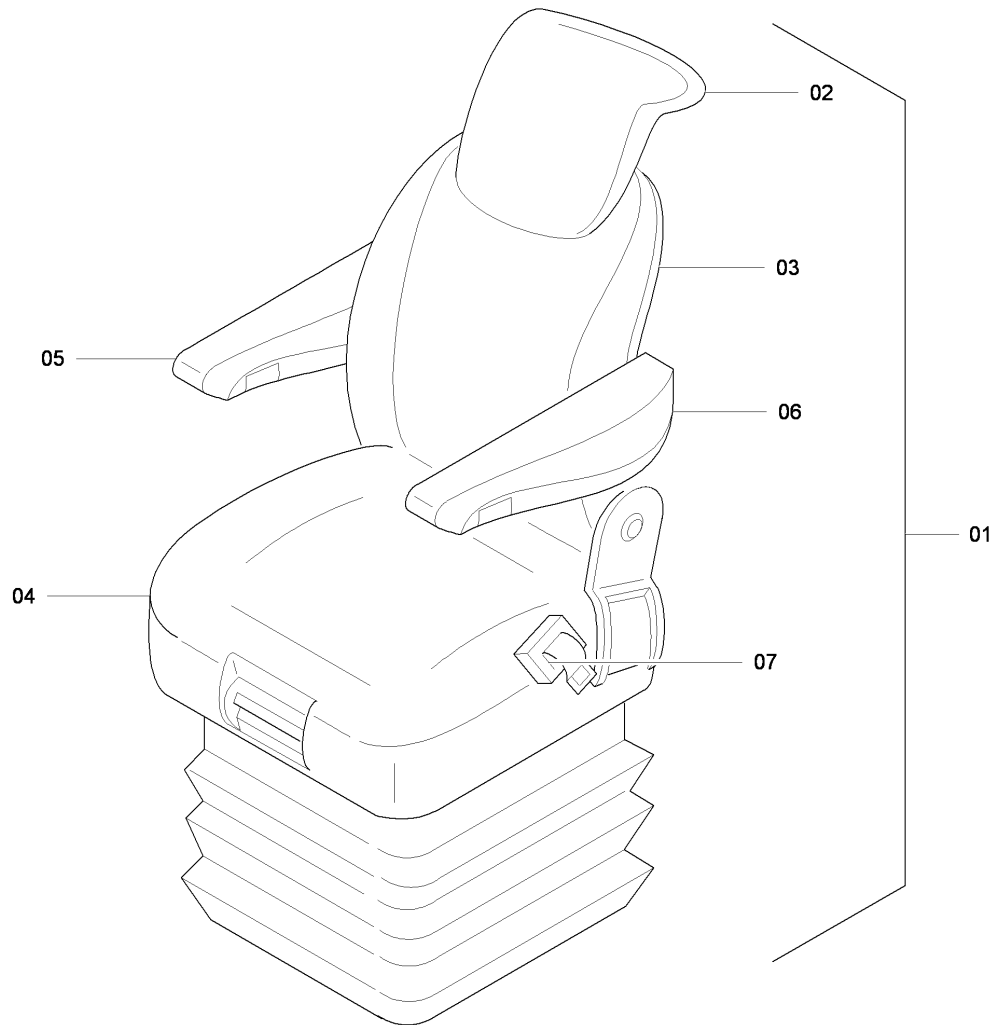

Luxery seat (Grammer) D953420382 Luxery seat (Grammer)

Item	Part No.	Name	Qty	L	C	SN INFO
1	D953420382	Luxery seat (Grammer)	1			
2	4812025182	Extension	1			
3	4812025183	Cushion, heatable	1			
4	4812025185	Cushion, heatable	1			
5	4812025186	Arm rest, r.h.	1			
6	4812025187	Arm rest, l.h.	1			
7	4812025188	Seat belt	1