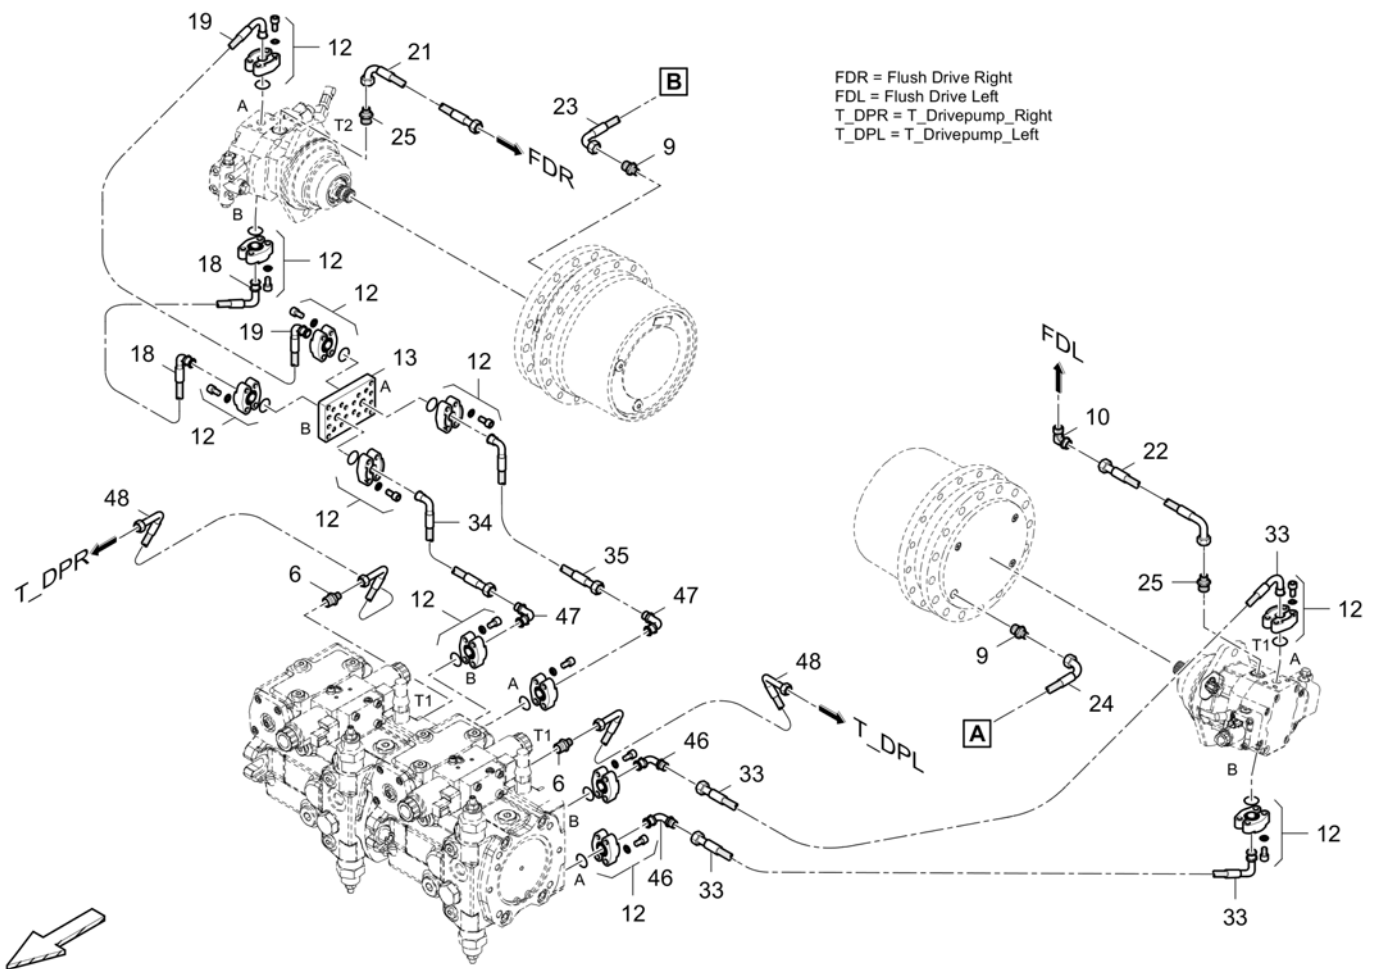

Hydraulic, drive system 4812024421 Hydraulic, drive system

Refer to Parts Online for the most up to date information. The printed information might be outdated.

Fri Mar 23 13:06:09 UTC 2018