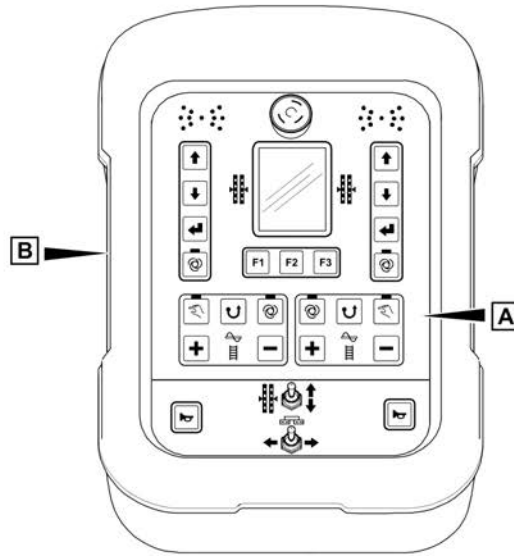

Remote control 4812024563 Remote control

Item	Part No.	Name	Qty	L	C	SN INFO
2	4812018022	Control unit programmed	1			
10	4812017990	Housing	1