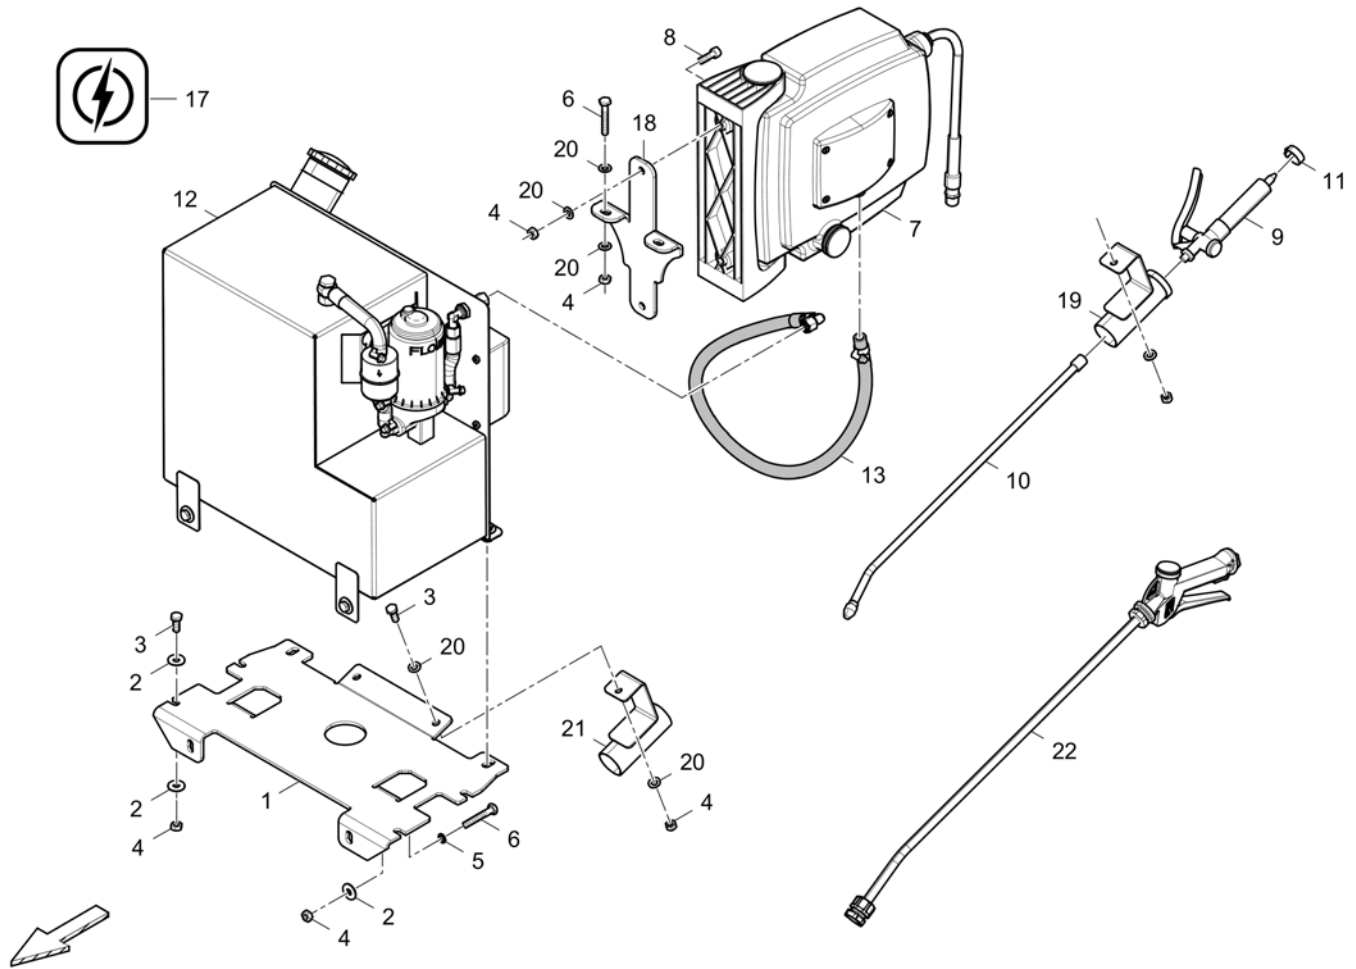

4812228696 Emulsion spray system 4812228696 Emulsion spray system

Item	Part No.	Name	Qty	L	C	SN INFO
1	4812201993	Support plate	1			
2	D939505023	Washer	5			
3	0147132303	Hexagon bolt	3			
4	0266211000	Hexagon nut M8	8			
5	0333310036	Schnorr-lock washer	1			
6	0147133012	Hex. head screw	3			
7	D930420521	Hose reel	1			
8	0211132503	Hex socket screw	2			
9	D956168654	Valve	1			
10	D956166675	Splash pipe, cpl.	1			
11	4700665830	Clamp	1			
12	4812227321	Tank with pump	1			
13	4812012683	Hose	1			
17	4812010335	El. option	1			
18	4812231002	Holding plate	1			
19	4812006777	Retainer	1			

Refer to Parts Online for the most up to date information. The printed information might be outdated.

Fri Mar 23 13:08:38 UTC 2018