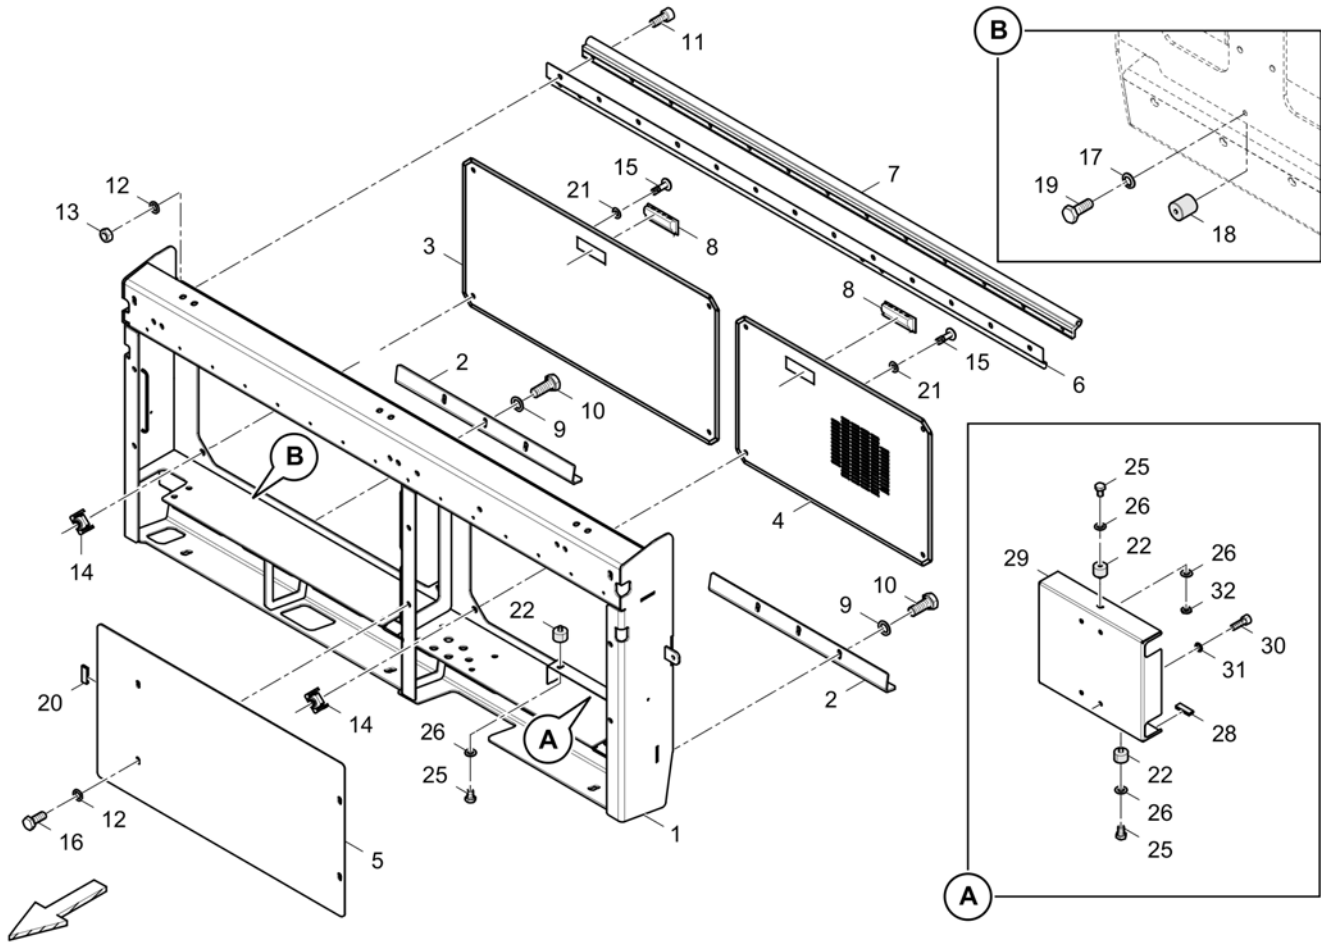

Console body 4812236084 Console body

Item	Part No.	Name	Qty	L	C	SN INFO
1	4812236083	Console body	1			
2	4812230086	Support plate	2			
3	4812228701	Cover	1			
4	4812236741	Cover	1			
5	4812228705	Cover	1			
6	4812236085	Angle	1			
7	4812012220	Guide rail	1			
8	4812012221	Gripping tray	2			
9	0333310024	Washer	6			
10	0147110868	Hexagon head screw	6			
11	0211132503	Hex socket screw	13			
12	0333310036	Schnorr-lock washer	17			
13	0266211000	Hexagon nut M8	13			
14	4812012093	Slip counterpart	8			
15	4812012094	Quarter-turn quick-fastener	8			
16	0147132303	Hexagon bolt	4			

Refer to Parts Online for the most up to date information. The printed information might be outdated.

Fri Mar 23 13:04:36 UTC 2018