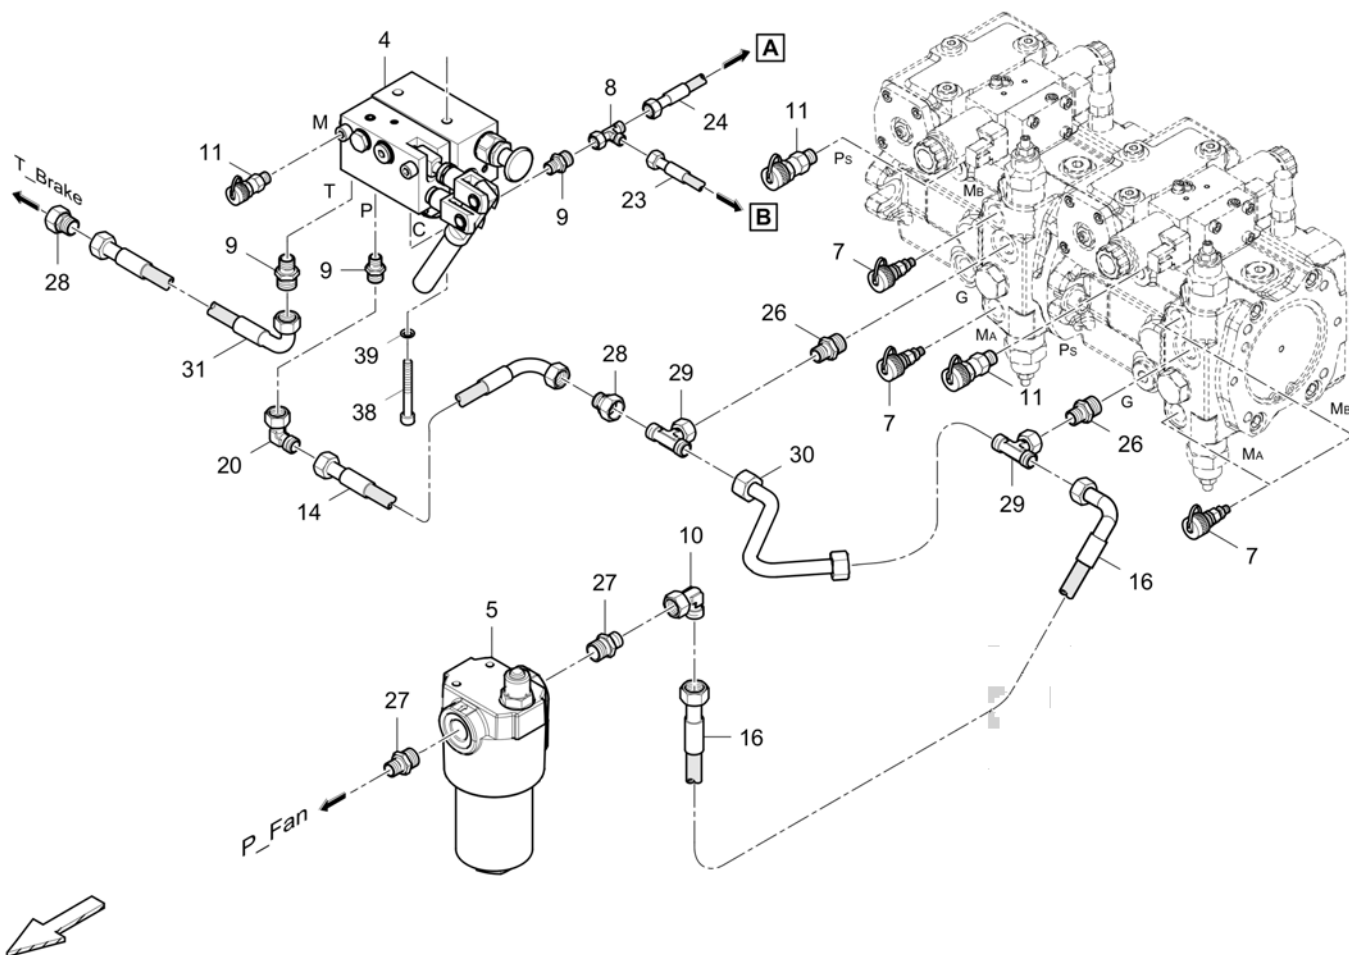

Item	Part No.	Name	Qty	L	C	SN INFO
4	4812015999	Brakevalve	1			
4	4812024410	Brakevalve	1			Valid from s/n G002177, 2180, 2244, 2264, 2265, 2267, 2268, 2271, 2273, 2275, 2276, 2277, 2279, 2280, 2281, ff
5	4812044338	Filter	1			
6	D961932096	Male connector	2			
7	D961772668	Test point	4			
8	D961919006	Stud	1			
9	D961935234	Male connector	5			
10	D961917009	Elbow socket	2			
11	D961772669	Test point	3			
12	4812004036	Flange	12			
13	4812226970	Flange plate	1			
14	4812013495	Hose	1			
16	4812013474	Hose	1			
18	4812014001	Hose	1			
19	4812014007	Hose	1			

Refer to Parts Online for the most up to date information. The printed information might be outdated.

Fri Mar 23 13:06:11 UTC 2018