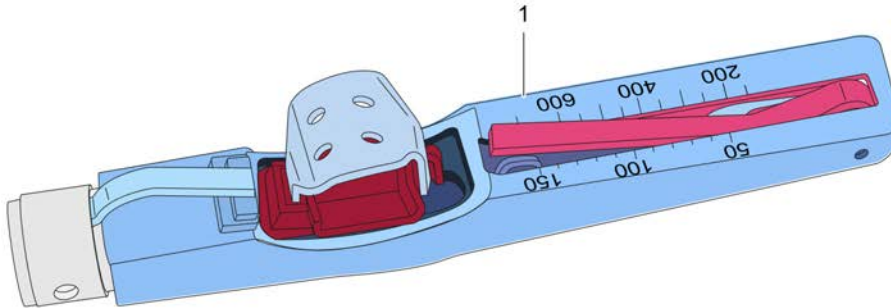

Special tool Tension tester

Tension tester

- The tension testers reliably inspect whether the kraftband or ribbed belt is of the correct tension level.
- Particular Advantages : This simplified tension method is intended to simplify the maintenance of belt drives for the fitter in the event that the most important technical data is unknown and the ideal tension level is unavailable.
  1. Determine the section of your drive belt.
  2. Measure the diameter of the smaller pulley in the drive system.
  3. You will be able to find the appropriate tension from the table.
  4. Check the tension with the Optikrik according to the operating instructions.

Item	Part No.	Name	Qty	L	C	SN INFO
1	4753200045	Tension tester	1