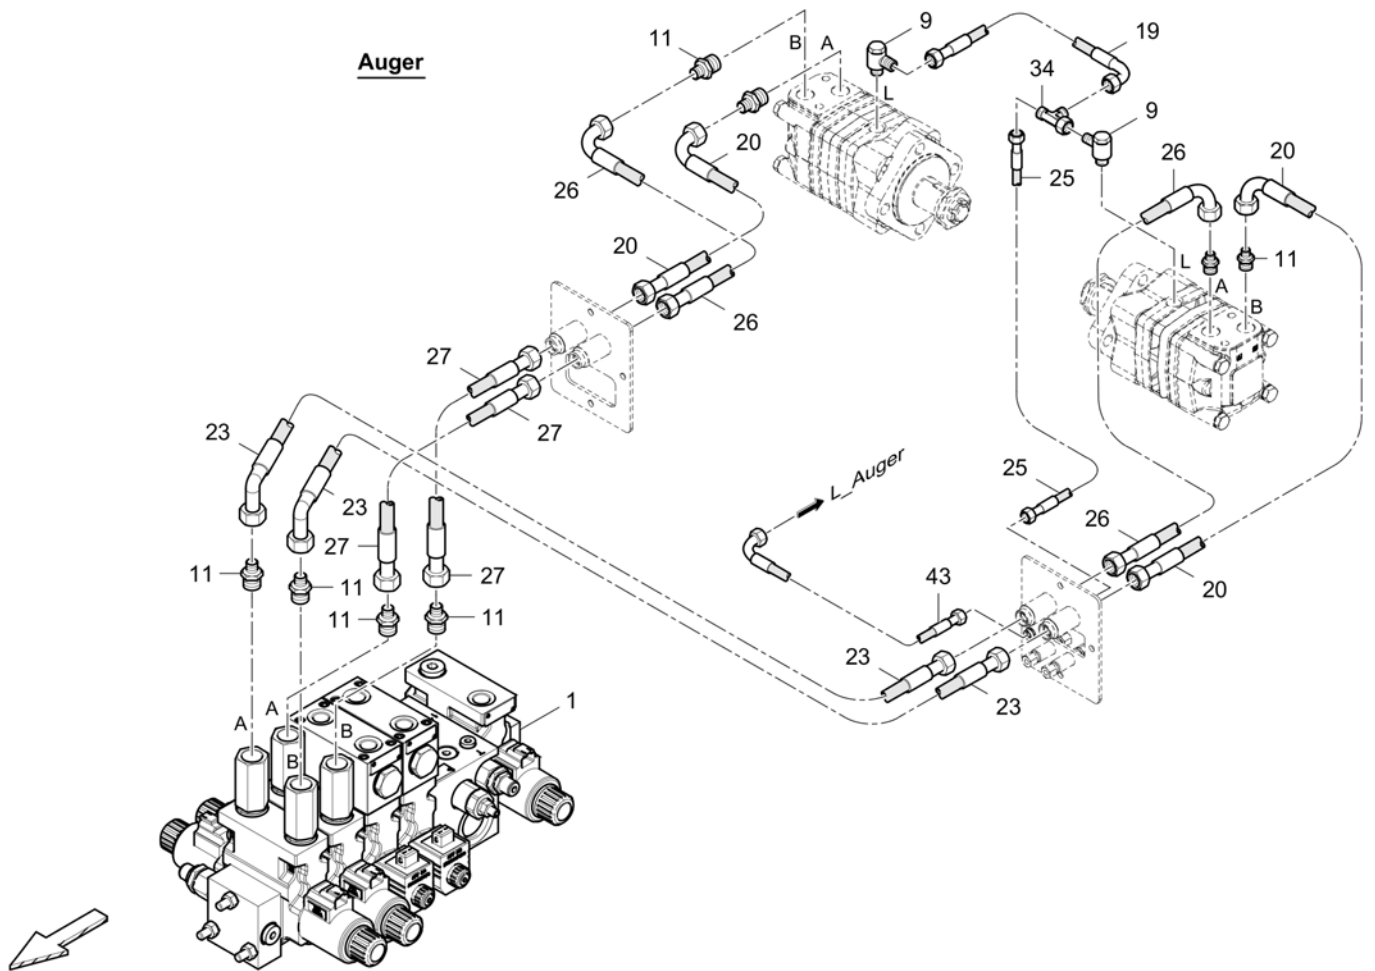

Item	Part No.	Name	Qty	L	C	SN INFO
1	4812019111	Control block	1			
2	4812012725	Valve support	1			
3	4812014729	Add-on kit	1			
3.1	0147133503	Hex.bolt M8x75-8.8	3			
3.2	0147134303	Screw	3			
5	D961935111	Straight double-ended union	1			
7	D961935206	Male connector	1			
8	D961835209	Straight double-ended union	1			
9	D961354051	Pressure banjo fittings	2			
10	D961917009	Elbow socket	1			
11	D961935110	Stud	4			
12	D961355038	Elbow union	2			
13	D961935112	Male connector	1			
14	D961935103	Straight double-ended union	2			
15	D961917012	Elbow socket	1			
16	D961917006	Elbow socket	3			
17	D961935106	Male connector	1			

Refer to Parts Online for the most up to date information. The printed information might be outdated.

Fri Mar 23 13:06:28 UTC 2018