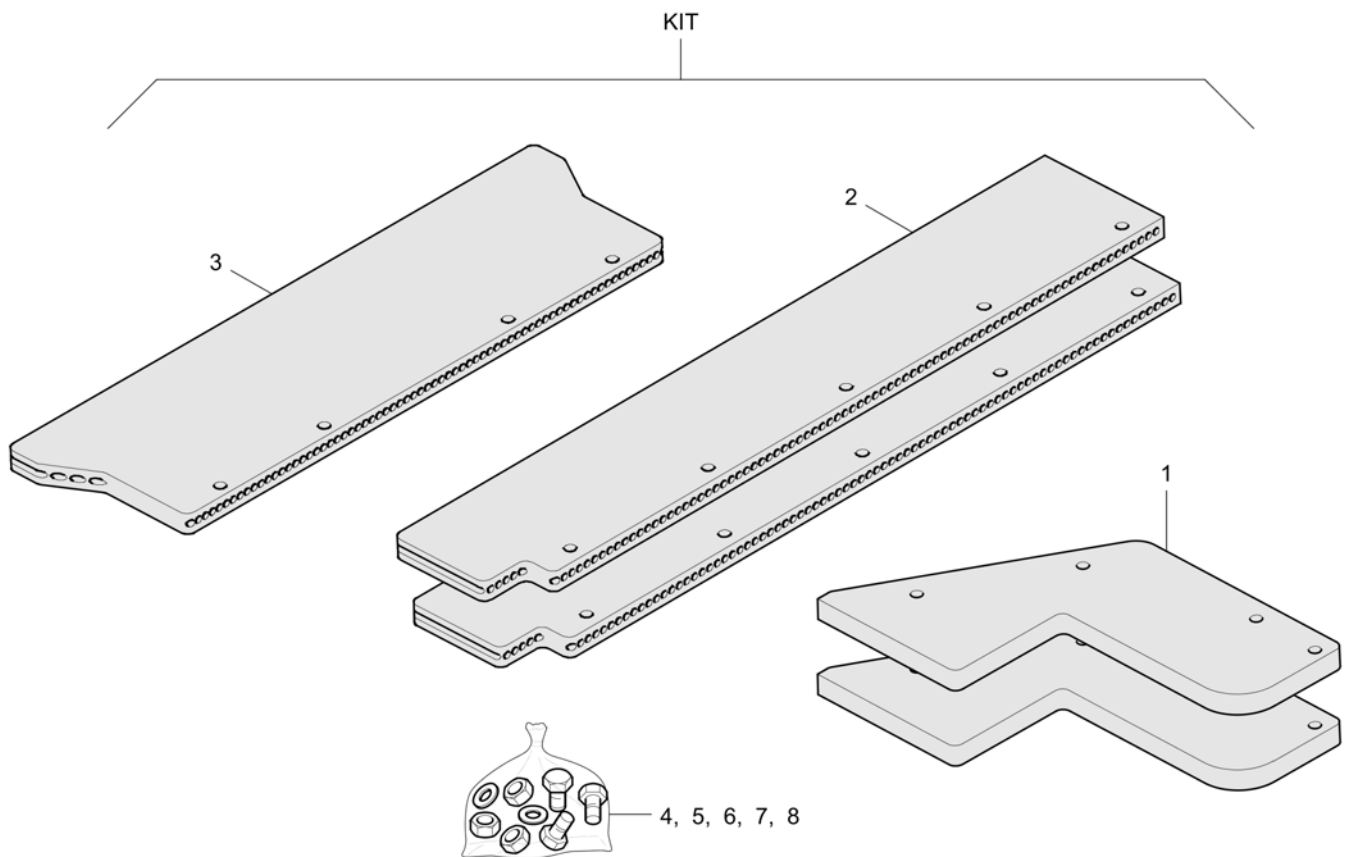

Hopper kits 4812018543 Wear part kit hopper rubber, standard

Item	Part No.	Name	Qty	L	C	SN INFO
KIT	4812018543	Wear part kit hopper rubber, standard	1			
1	4812232773	Hopper rubber	2			
2	4812228110	Hopper rubber	2			
3	4812232429	Hopper rubber	1			
4	0147140503	Hex. head screw M12 x 50	18			
5	0147140403	Hex. head screw M12 x 45	4			
6	0301235800	Plain washer(A) 13 x 24 x 2.5	26			
7	0147140703	Hex. head screw M12 x 60	4			
8	5730008013	Hexagon nut	4