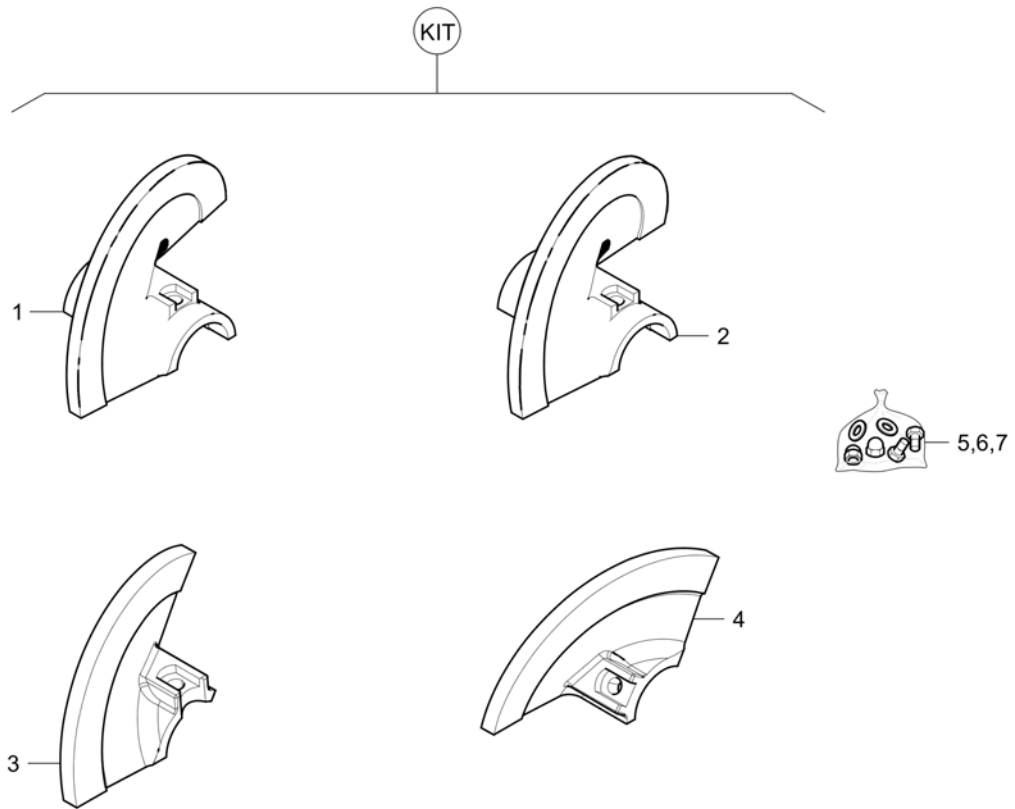

Auger kits 4812017339 Wear part kit auger wing

Item	Part No.	Name	Qty	L	C	SN INFO
KIT	4812017339	Wear part kit auger wing	1			
1	4812013688	Spreader wing, l.h.	4			
2	4812013696	Spreader wing, r.h.	4			
3	4812016036	Auger wing, l.h.	1			
4	4812016037	Auger wing, r.h.	1			
5	0147149103	Hexagon bolt	20			
6	0333310042	Schnorr-lock washer	20			
7	0277131400	Cap nut	20