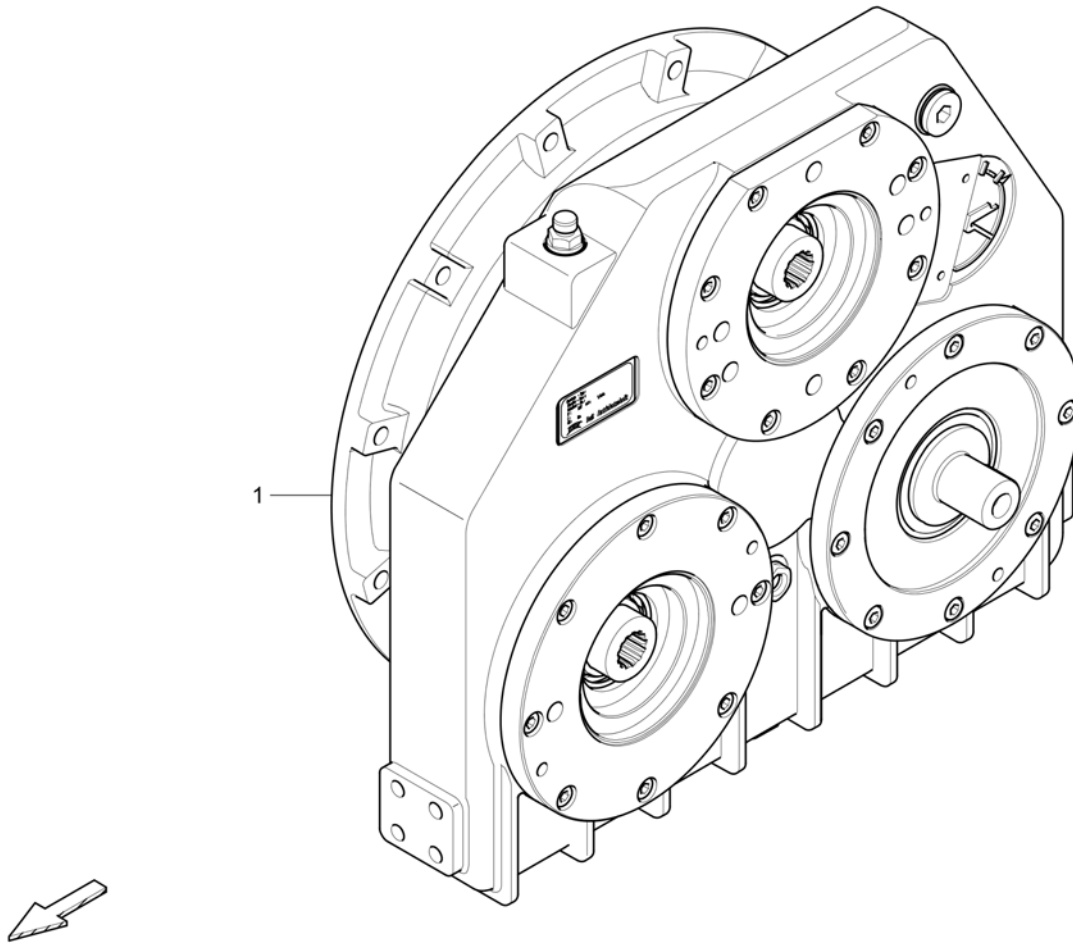

Pump distributor gear 4812016114 Pump distributor gear

Item	Part No.	Name	Qty	L	C	SN INFO
1	4812233870	Gearbox	1