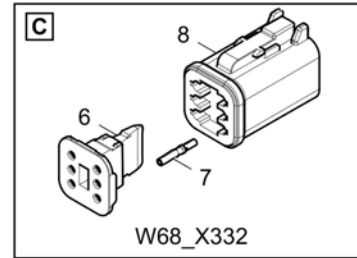

Electric 4812016888 Cable W68

Item	Part No.	Name	Qty	L	C	SN INFO
1	D977180601	Resistor	1			
2	4812007361	Cable lug	1			
6	4812028609	Key	1			
7	D977466144	Socket contact	5			
8	D977479755	Socket shell	1