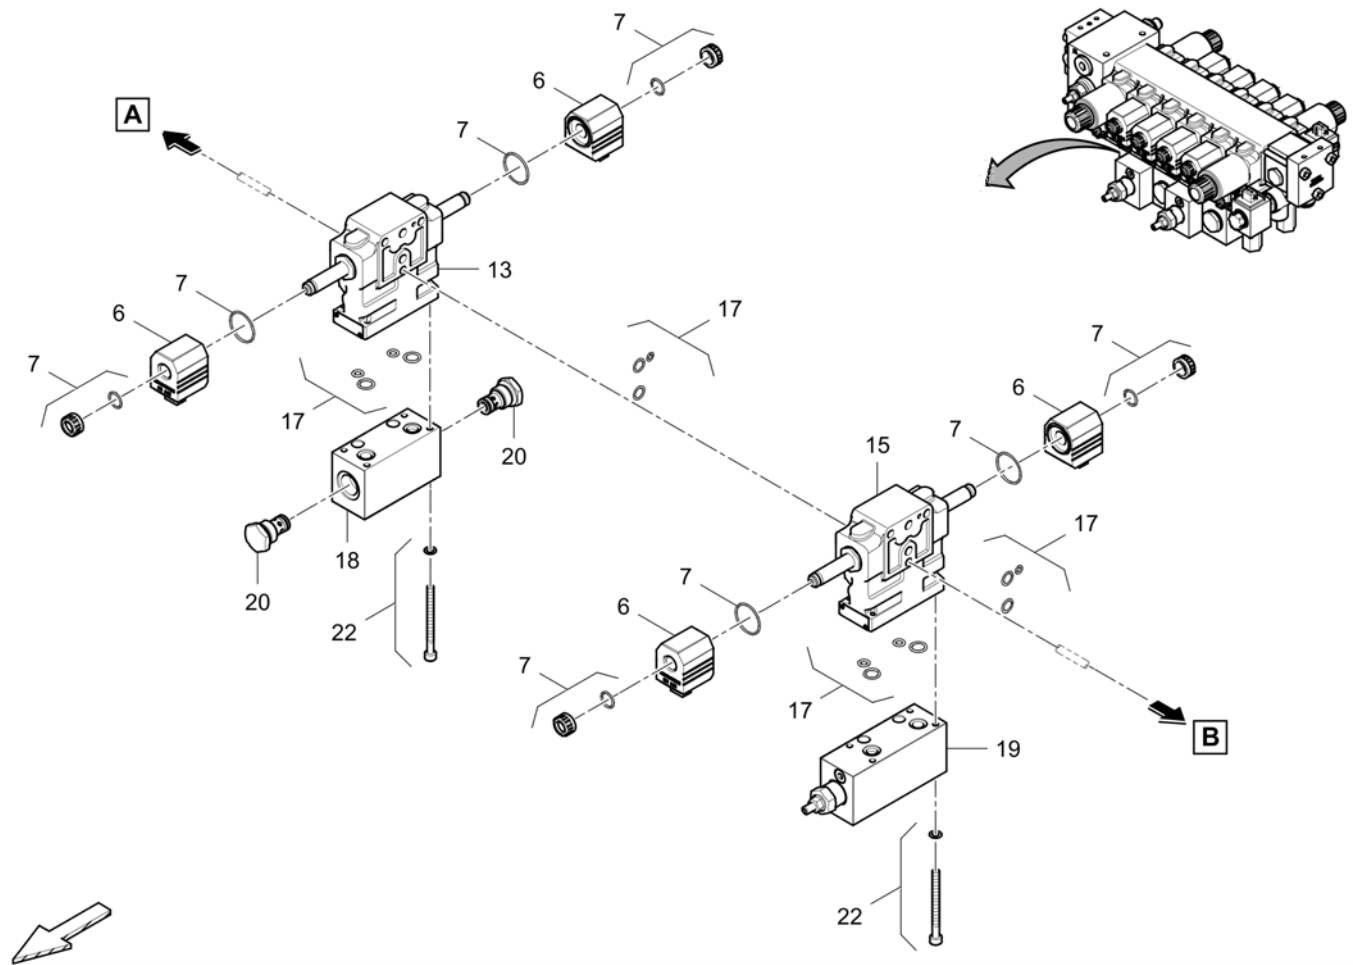

Refer to Parts Online for the most up to date information. The printed information might be outdated.

Fri Mar 23 13:06:22 UTC 2018