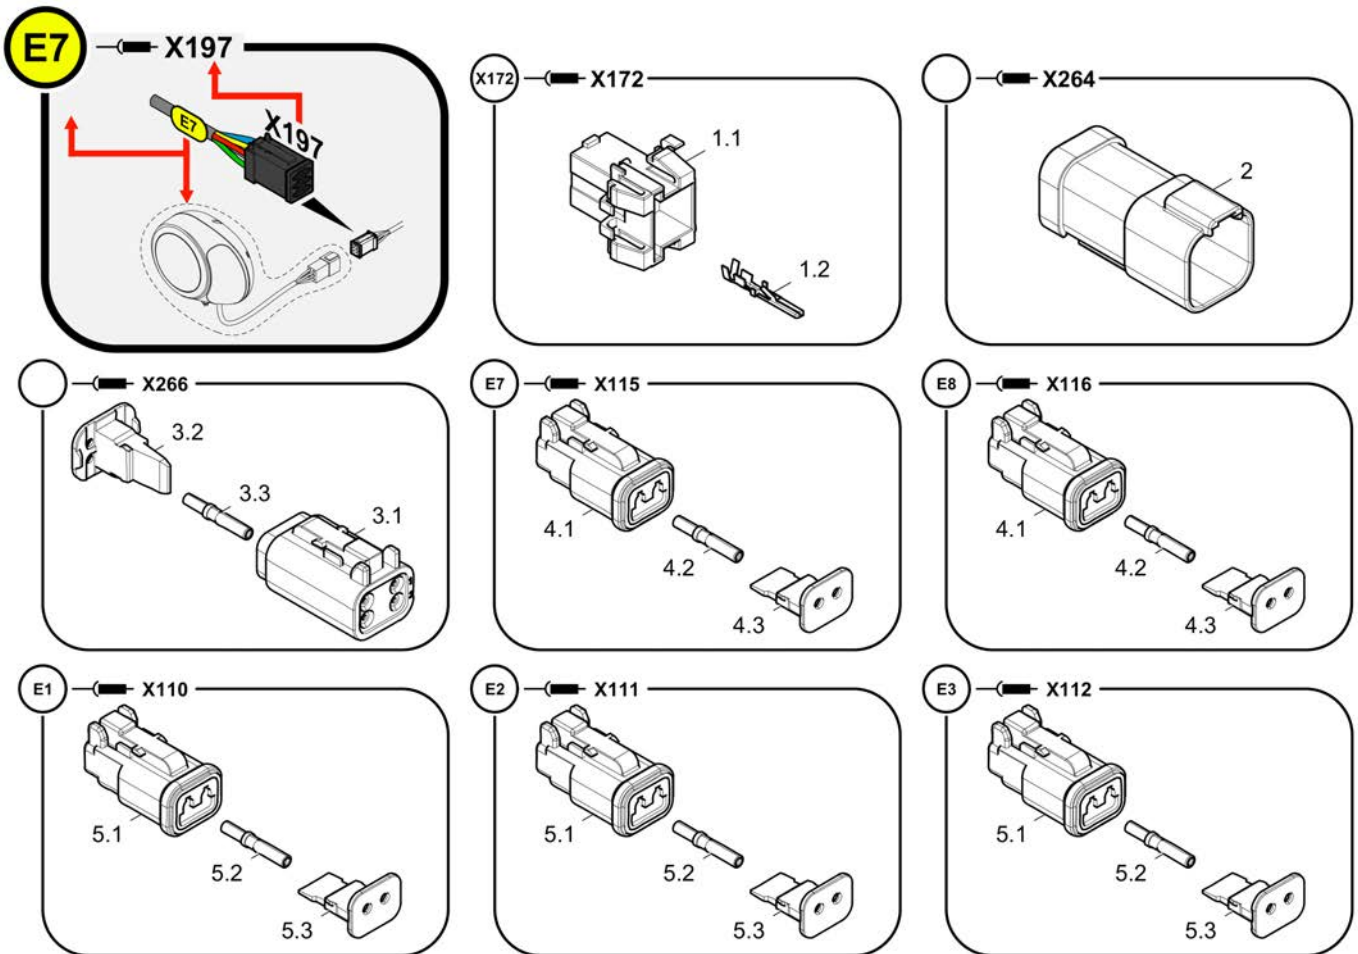

Item	Part No.	Name	Qty	L	C	SN INFO
5.3	D977466137	Key	1			
6	4812034919	Female housing	1			
6.1	D977330125	Female housing	1			
6.2	D977397117	Flat plug sleeve	2			
7	4812034792	Plug	1			
7.1	D977477113	Receptacle housing	1			
7.2	4812033238	Female contact	3			
7.3	4812033239	Single wire sealing	3			
8	D977397710	Receptacle	2			
9	D977476437	Elbow plug grau/ grey	1			
10	D977477180	Plug	1			
10.1	D977477103	Socket shell	1			
10.2	D977478301	Contact	3			
10.3	D977478231	Sealing	3			
10.4	D977418051	Protection cap	1			
11	D977476436	Elbow plug schwarz / black	1			
12	4812046437	Tab	1			
13	4812047328	Cable lug	1			
14	D977405555	Cable lug	1			
15	4812047326	Cable lug	1			
16	D977405556	Cable lug	1			

Cable 4812201461 Cable W45