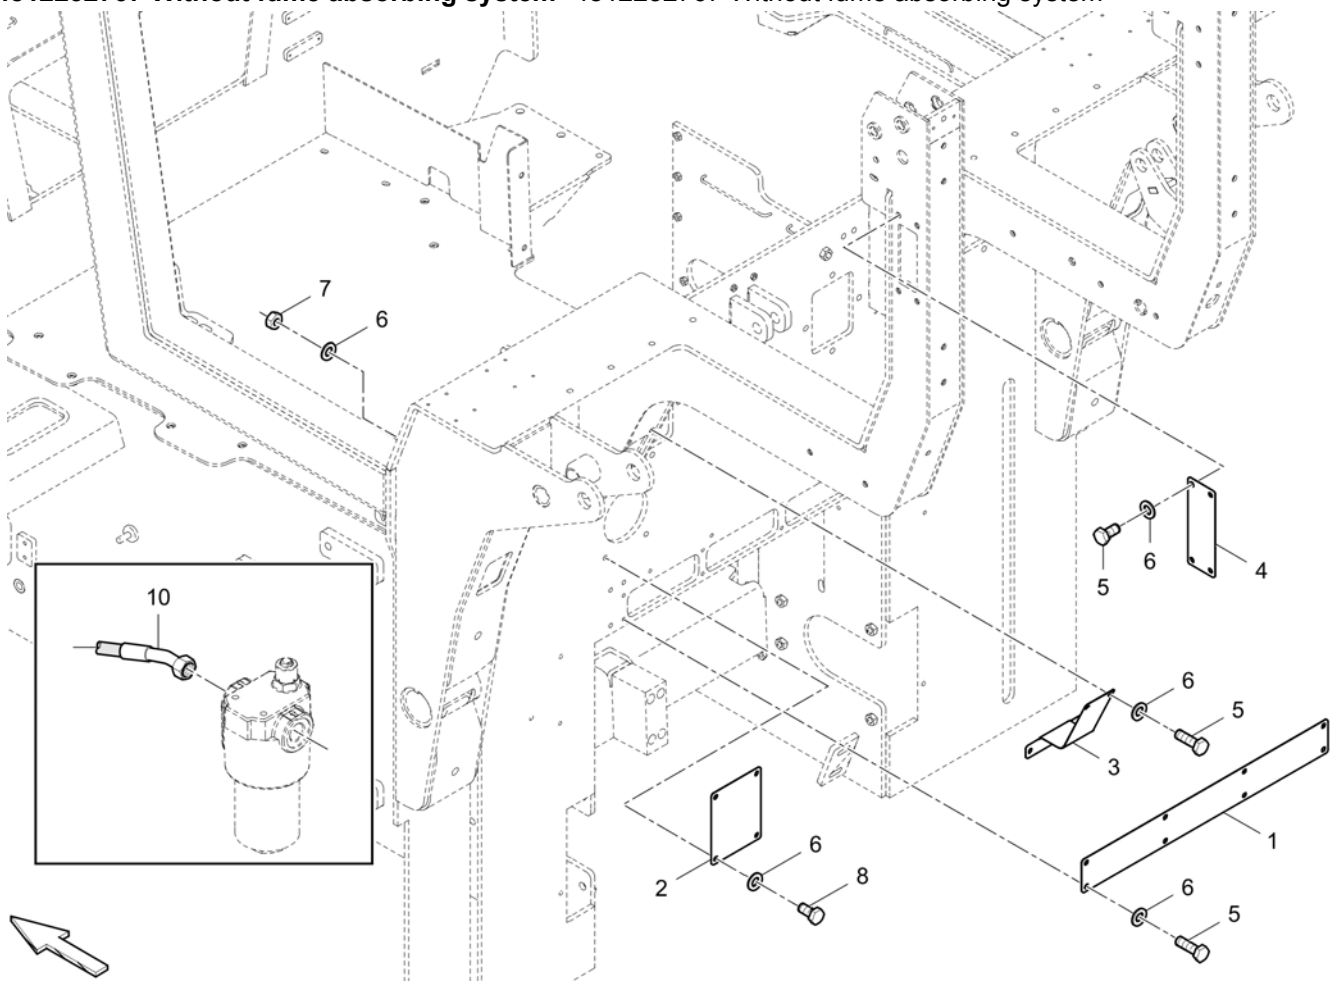

Item	Part No.	Name	Qty	L	C	SN INFO
1	4812232781	Plate	1			
2	4812232780	Plate	1			
3	4812232766	Plate	1			
4	4812232779	Plate	1			
5	0147132203	Hex. head screw M8 x 16	16			
6	0301233500	Plain washer	24			
7	0266211000	Hexagon nut M8	4			
8	0147132503	Hex. Head screw M8 x 25	4			
10	4812227605	Without fume control	1			