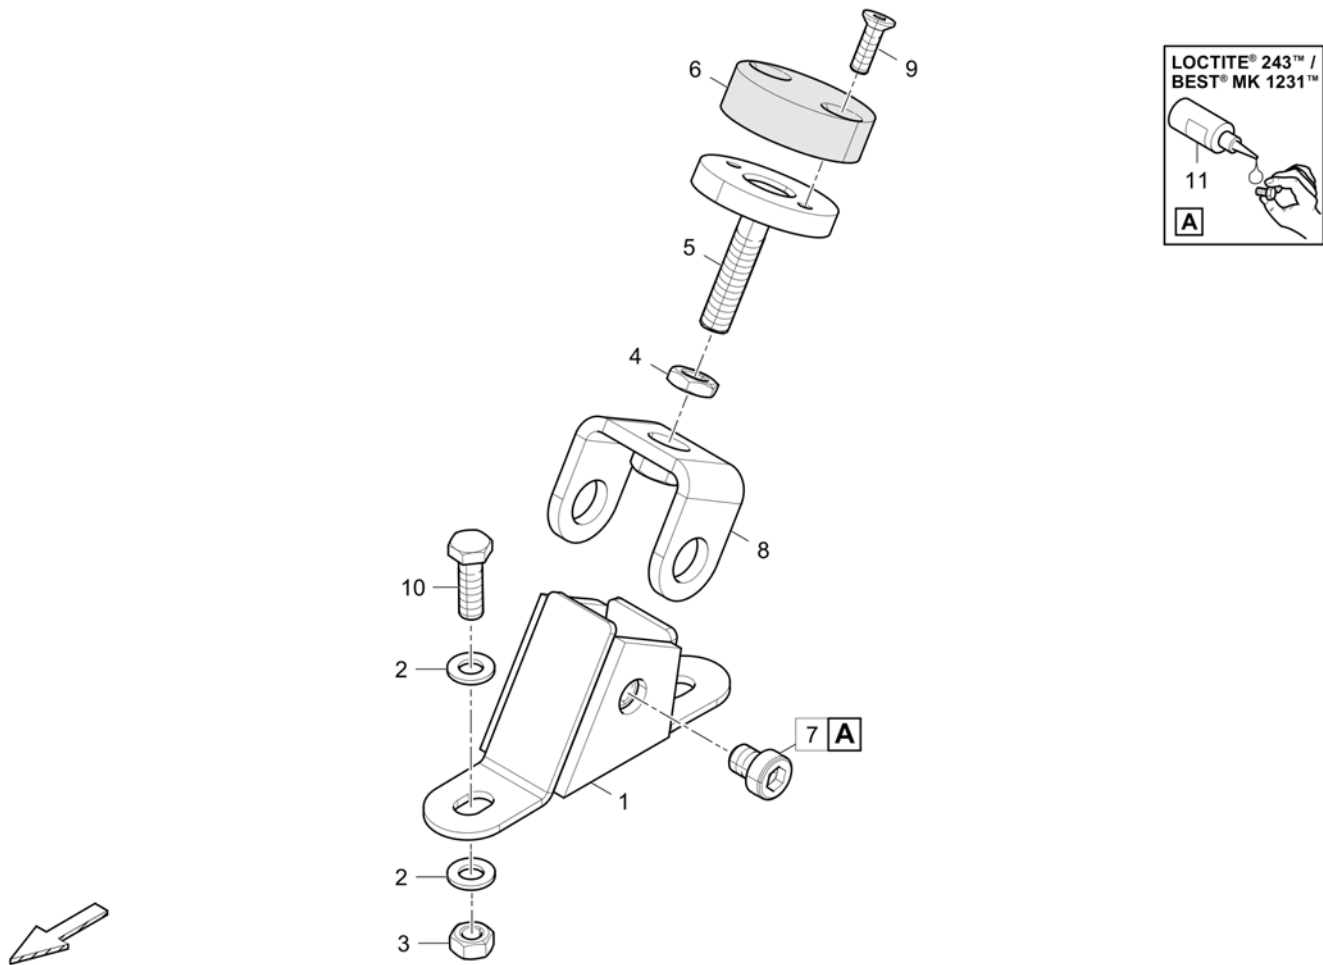

Holder 4812236553 Holder

Item	Part No.	Name	Qty	L	C	SN INFO
1	4812236555	Retainer	1			
2	0301233500	Plain washer	4			
3	0266211000	Hexagon nut M8	2			
4	0261211100	Hex.nut-M10	1			
5	4812236561	Retainer	1			
6	4812236630	Stop plate	1			
7	0215000619	Hexagon socket head cap screw	2			
8	4812236615	Pivot	1			
9	0216195783	Countersunk screw	2			
10	0147132503	Hex. Head screw M8 x 25	2			
11	4747400034	Thread locking	0,01