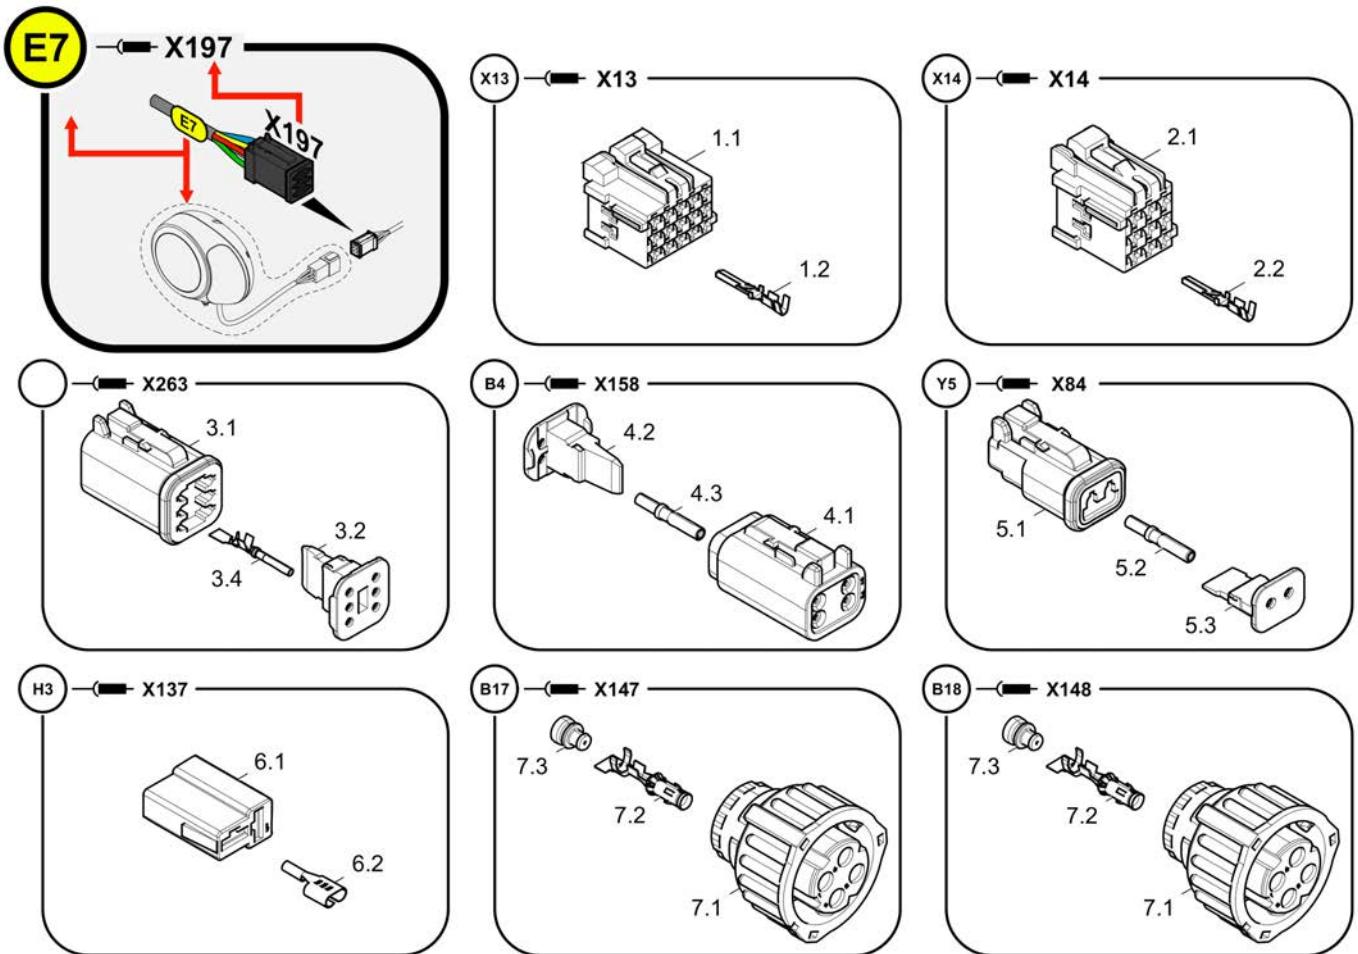

Item	Part No.	Name	Qty	L	C	SN INFO
19	4812013450	Cable W40	1			
20	4812201461	Cable W45	1			
21	4812014502	Bridge plug	1			
22	4812017201	Plug	1			
23	D977436121	Ground strap	1			

Cable 4812201533 Cable W25