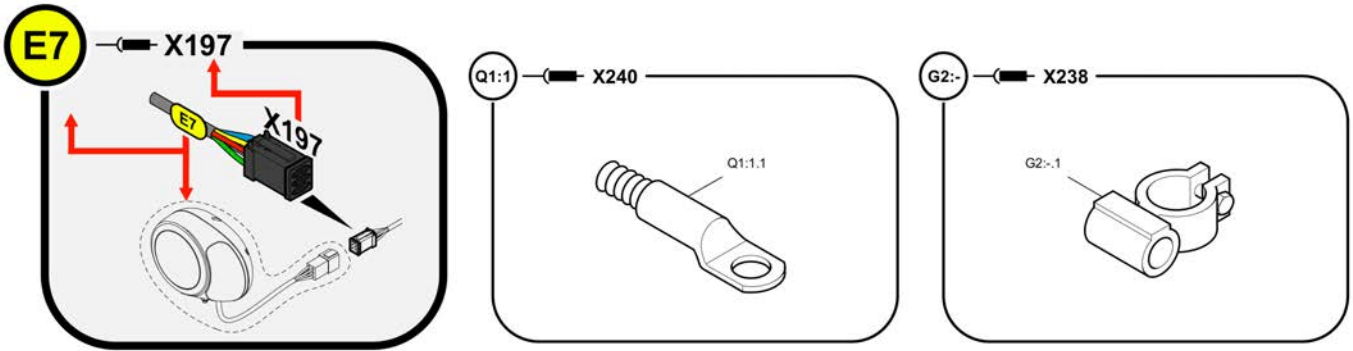

4812017376 Wiring 4812012303 Cable W4

Item	Part No.	Name	Qty	L	C	SN INFO
Q1:1		Electrical components			Q1: 1- X24 0	
Q1:1.1	4812044659	Cable lug	1			
G2:-		Electrical components			G2:- X23 8	
G2:-.1	4812013335	Battery negative terminal	1