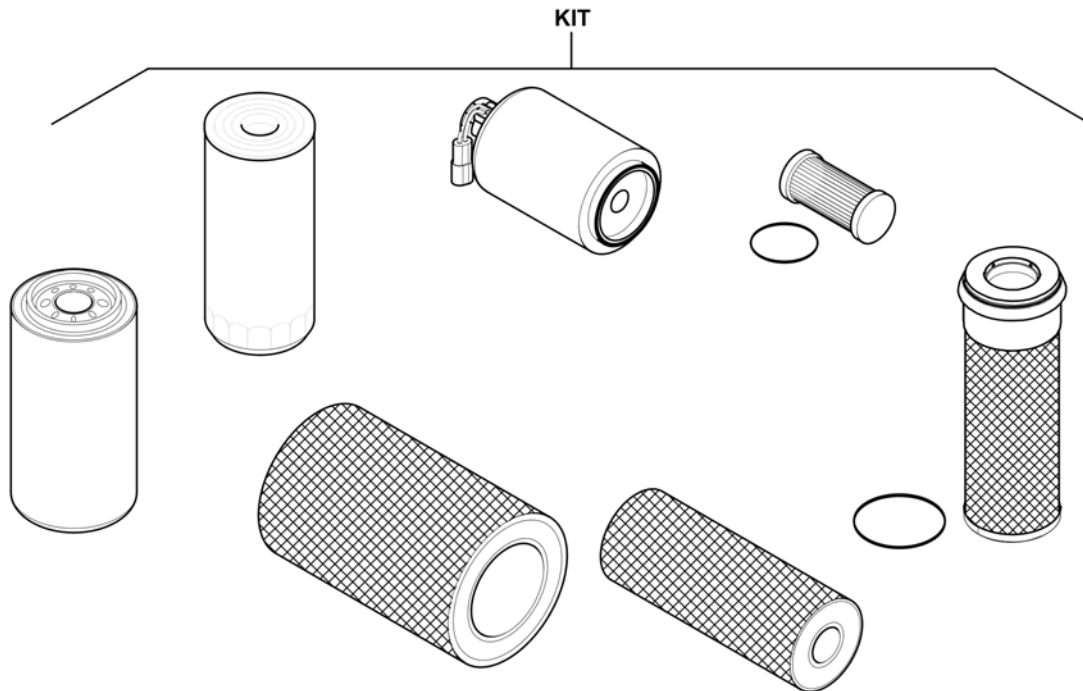

Service kit 1000 h 4812023917 Filter kit 1000h

Item	Part No.	Name	Qty	L	C	SN INFO
KIT	4812023917	Filter kit 1000h	1			
-	D900505693	Filter element	1			
-	D900505692	Filter element	1			
-	4700939515	Oil filter	1			
-	4812009698	Fuel filter	1			
-	4812009694	Fuel prefilter	1			
-	4812018071	Filter element	3			
-	D932213784	O-ring	3			
-	4812009441	Sieve	1			
-	4812009440	O-ring	1			
-	4812012632	Filter	1			
-	4812012639	O-Ring	1			
-	D932211720	O-Ring	1			
-	4812009437	Vent filter	1			

Refer to Parts Online for the most up to date information. The printed information might be outdated.

Fri Mar 23 13:03:45 UTC 2018