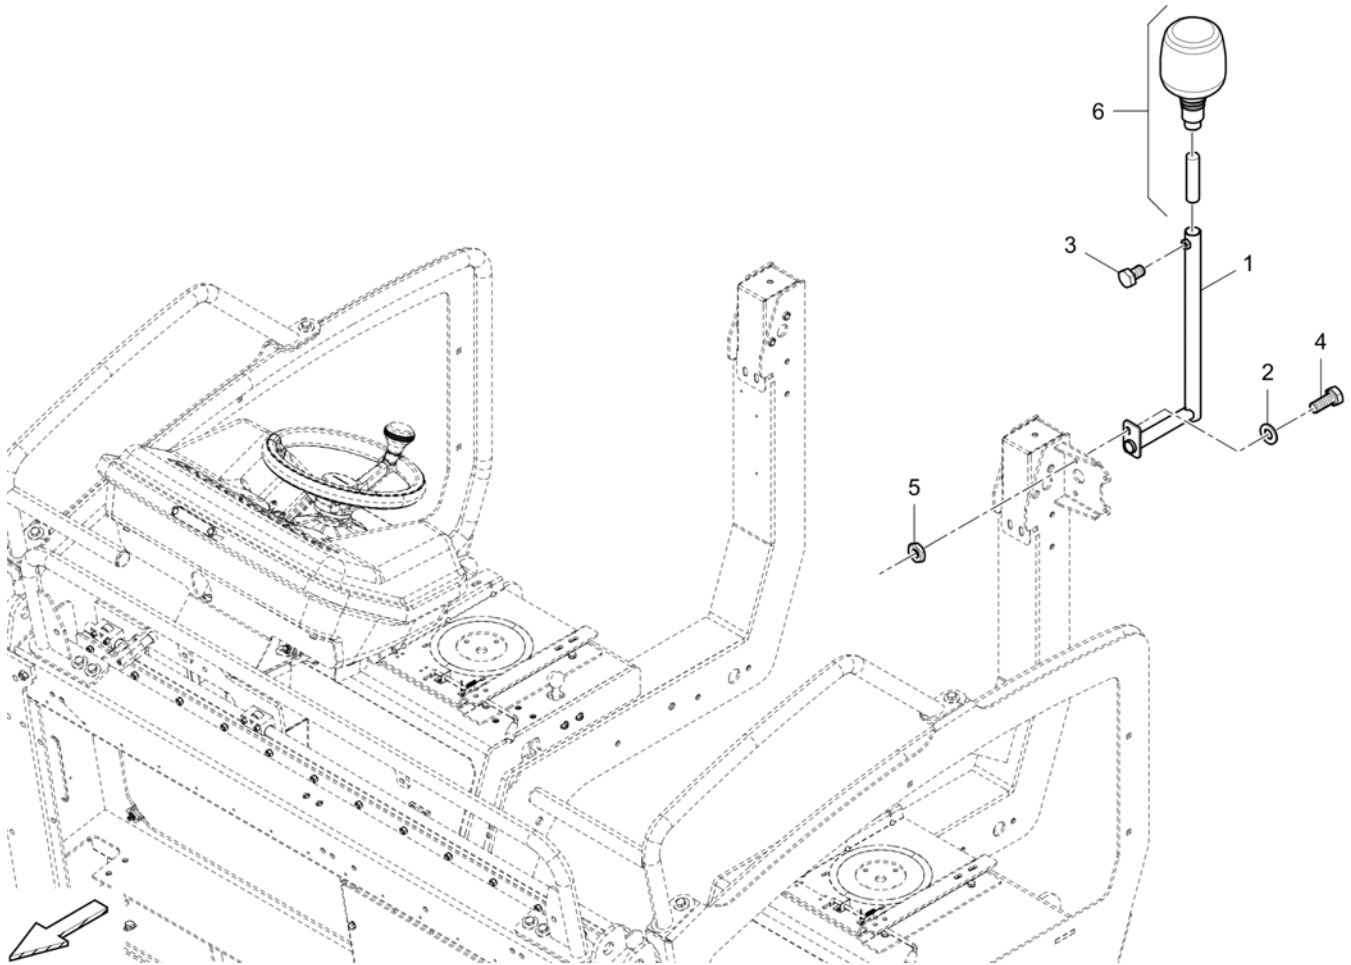

4812013292 Rotaflare light, without roof 4812013292 Rotaflare light, without roof

Item	Part No.	Name	Qty	L	C	SN INFO
1	4812229775	Holding device	1			
2	0301233500	Plain washer	1			
3	0147135903	Hexagon bolt	1			
4	0147110836	Hexagon head screw	1			
5	0261211000	Nut	1			
6	4812012455	Rotaflare light	1			

Refer to Parts Online for the most up to date information. The printed information might be outdated.

Fri Mar 23 13:08:33 UTC 2018