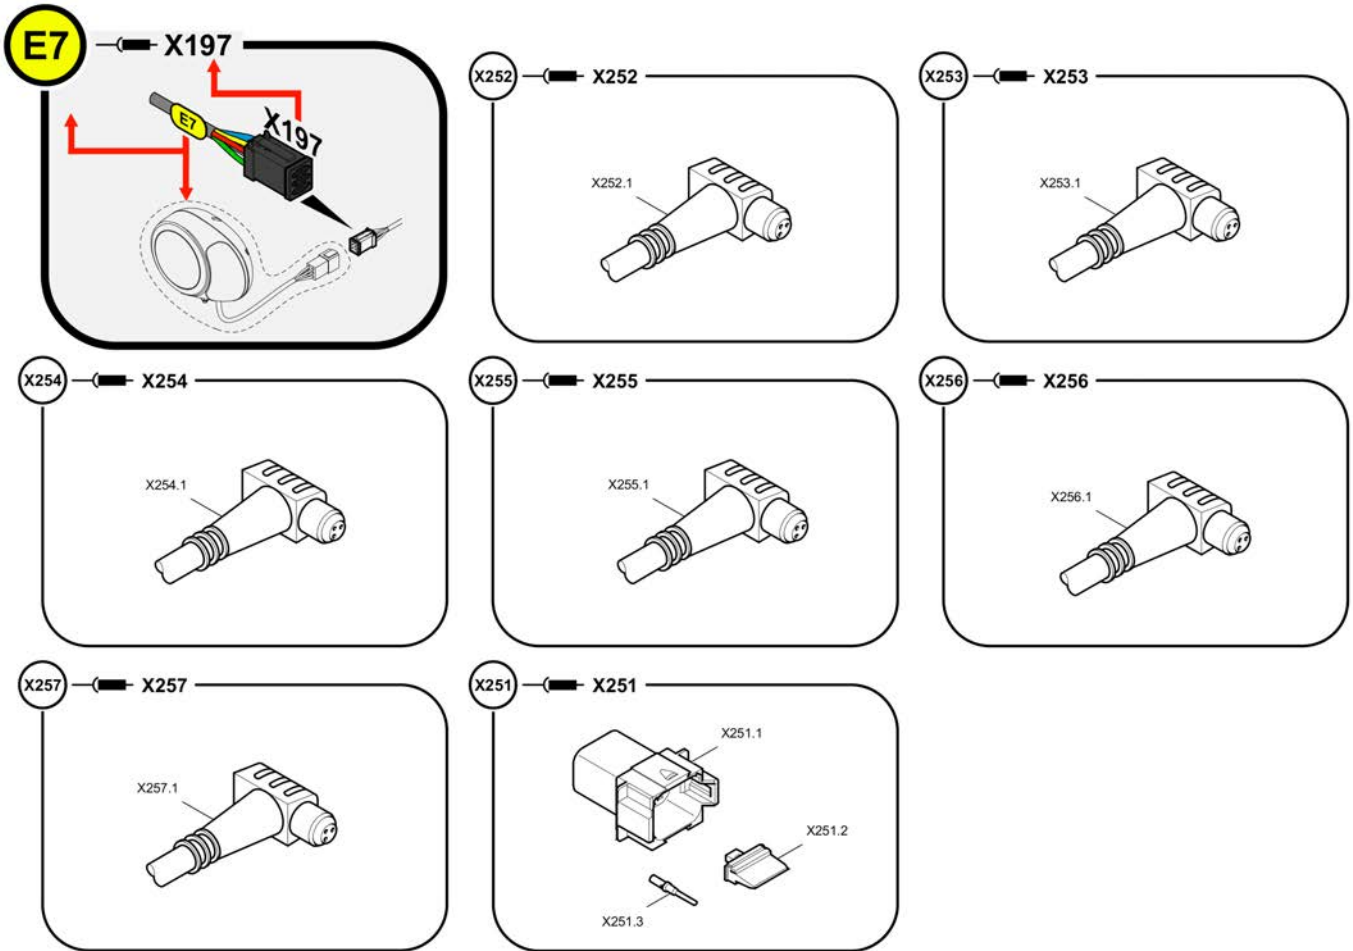

4812017376 Wiring 4812016723 Cable W36

Item	Part No.	Name	Qty	L	C	SN INFO
X252		Electrical components			X25 2- X25 2	
X252.1	4812201769	Connection cable	1			
X253		Electrical components			X25 3- X25 3	
X253.1	D977381850	Connection cable	1			
X254		Electrical components			X25 4- X25 4	
X254.1	D977381850	Connection cable	1			
X255		Electrical components			X25 5- X25 5	
X255.1	D977381850	Connection cable	1			
X256		Electrical components			X25 6- X25 6	

Refer to Parts Online for the most up to date information. The printed information might be outdated.

Fri Mar 23 13:07:31 UTC 2018