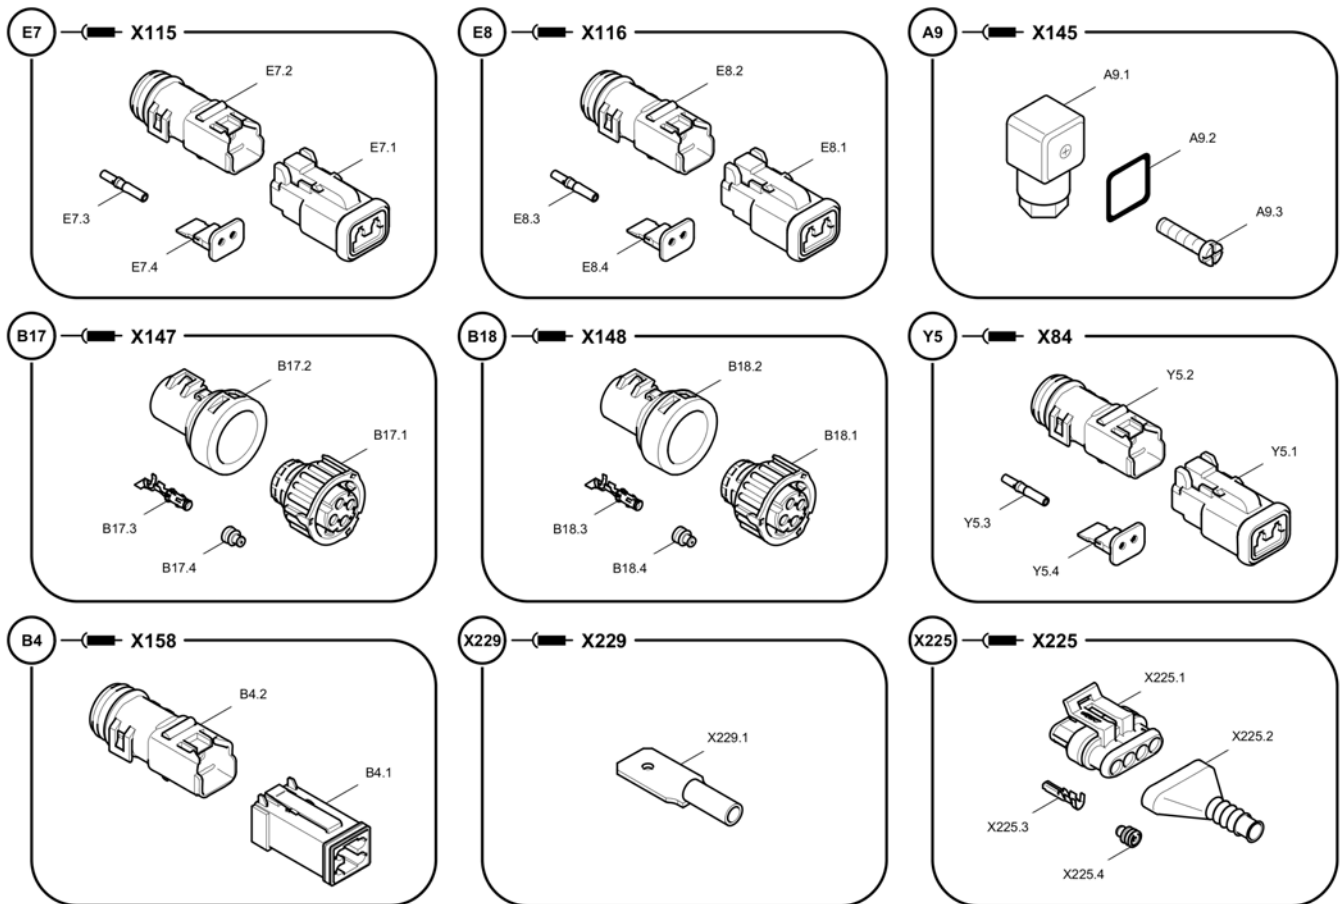

Item	Part No.	Name	Qty	L	C	SN INFO
X38		Electrical components			X38 - X38	
X38.1	4812047328	Cable lug	1			
X14		Electrical components			X14 - X14	
X14.1	4812029603	Power timer housing	1			
X14.2	4812030987	Female contact	9			
X40		Electrical components			X40 - X40	
X40.1	D977405556	Cable lug	1			
F1.1		Electrical components			F1. 1- X44	
F1.1.1	4812047326	Cable lug	1			
E1		Electrical components			E1- X11 0	
E1.1	D977330123	Female housing	1			
E1.2	D977397117	Flat plug sleeve	2			

Refer to Parts Online for the most up to date information. The printed information might be outdated.

Fri Mar 23 13:07:37 UTC 2018