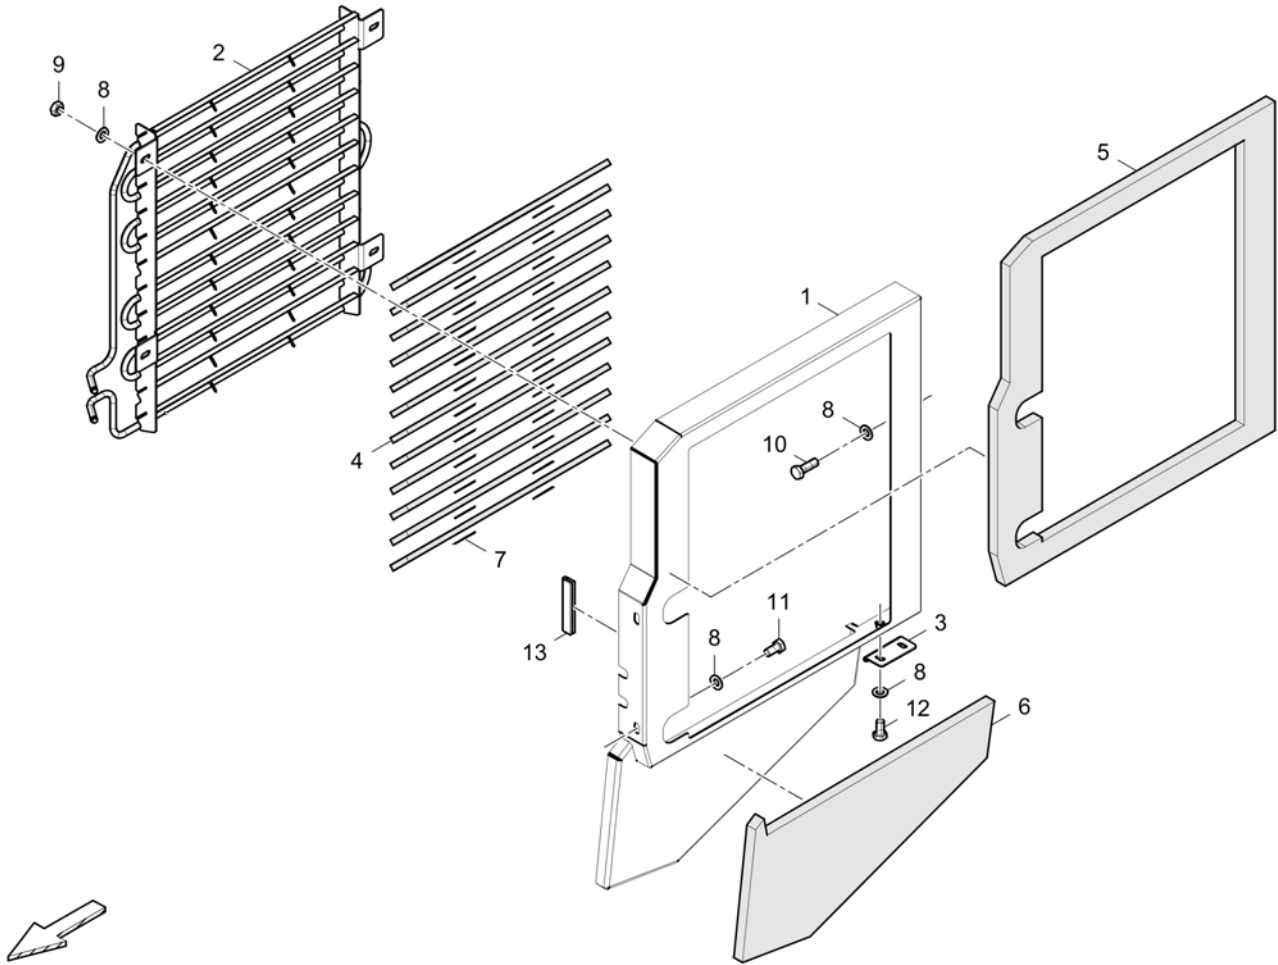

Disc frame 4812236021 Disc frame

Item	Part No.	Name	Qty	L	C	SN INFO
1	4812235436	Disc frame	1			
2	4812236820	Diesel cooler	1			
3	4812236035	Locking plate	1			
4	4812232224	Insulation	12			
5	4812236033	Insulation	1			
6	4812236034	Insulation	1			
7	4812019035	Clip	24			
8	0301233500	Plain washer	11			
9	0266211000	Hexagon nut M8	4			
10	0147132503	Hex. Head screw M8 x 25	3			
11	0147132203	Hex. head screw M8 x 16	2			
12	0147110911	Hexagon head screw	2			
13	D930235495	Profiled joint x m	2,9