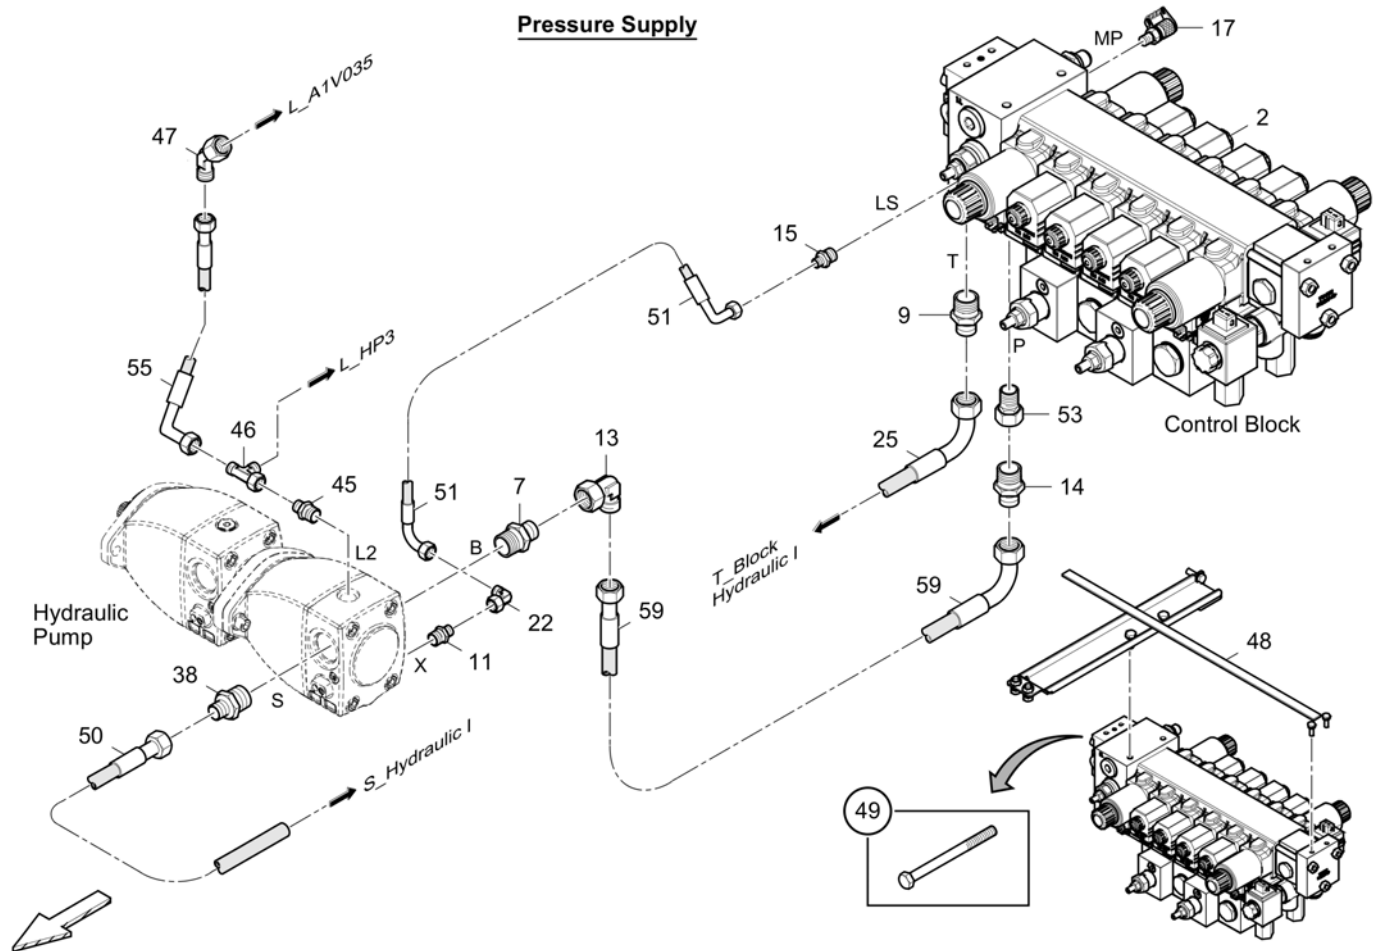

Hydraulic, work hydraulic 1 4812024436A Hydraulic, work hydraulic 1