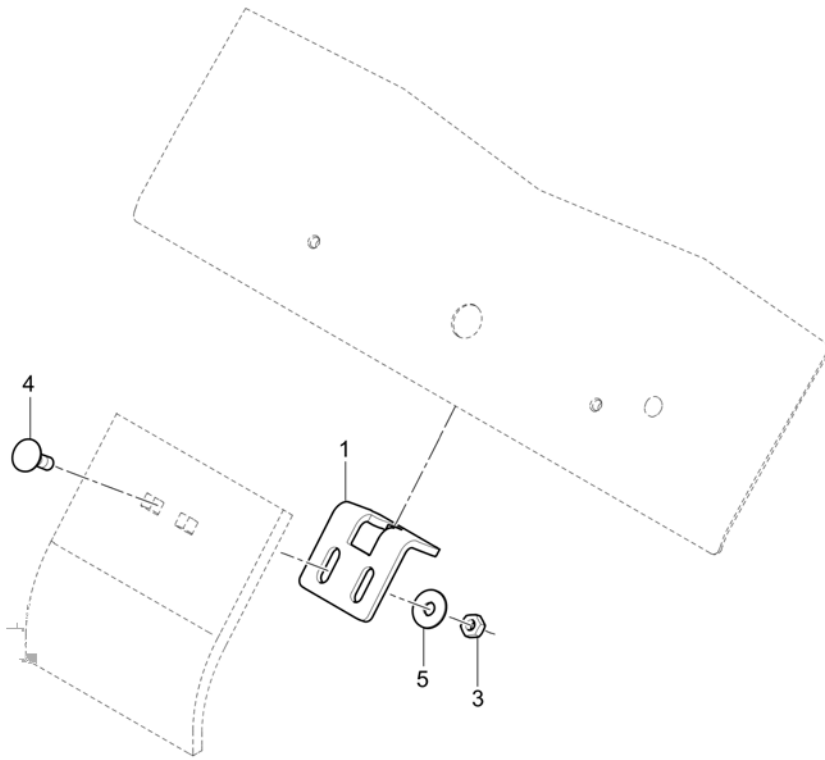

Locking 4812034713 Locking

Item	Part No.	Name	Qty	L	C	SN INFO
1	4812034685	Retainer	1			
3	0266211000	Hexagon nut M8	2			
4	4749901548	Screw	2			
5	0300013040	Flat washer	2