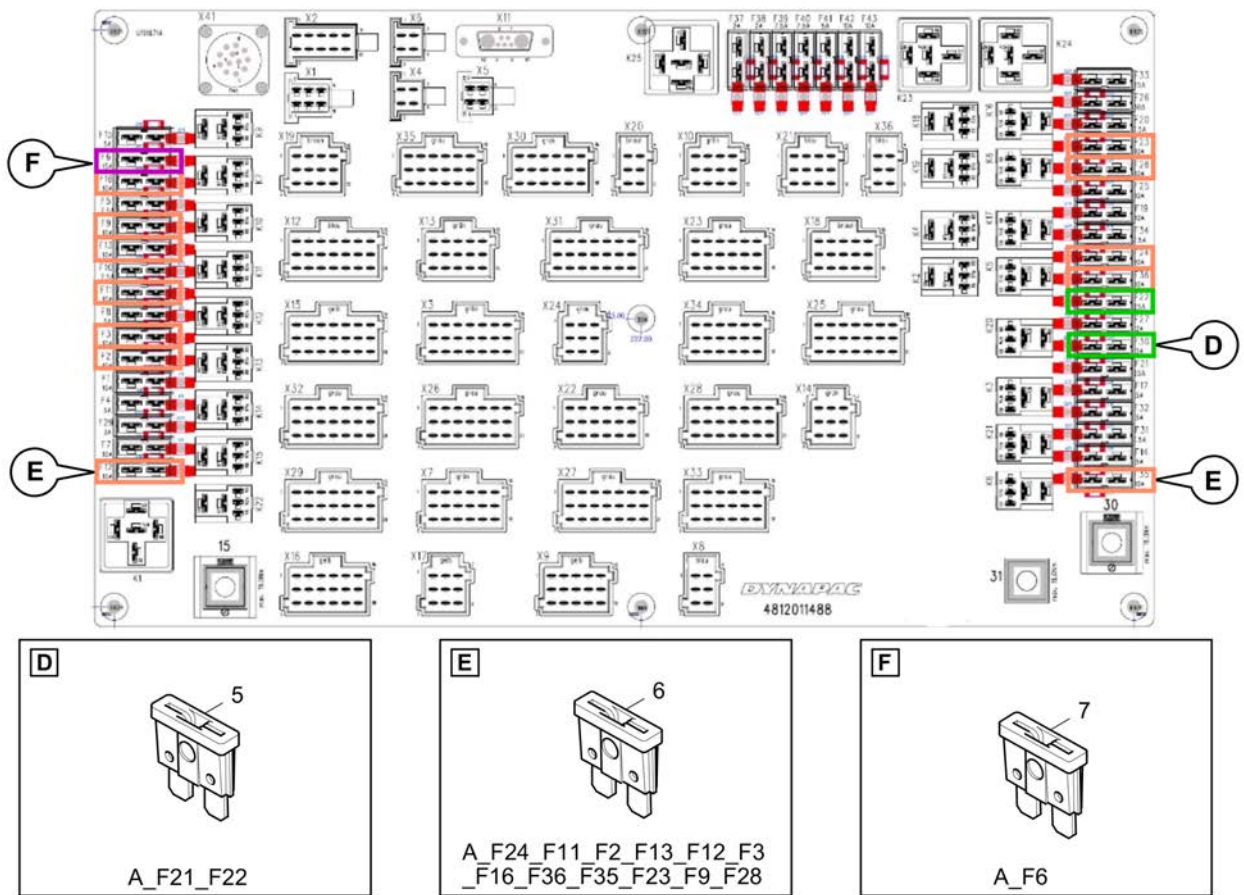

Refer to Parts Online for the most up to date information. The printed information might be outdated.

Fri Mar 23 13:07:12 UTC 2018