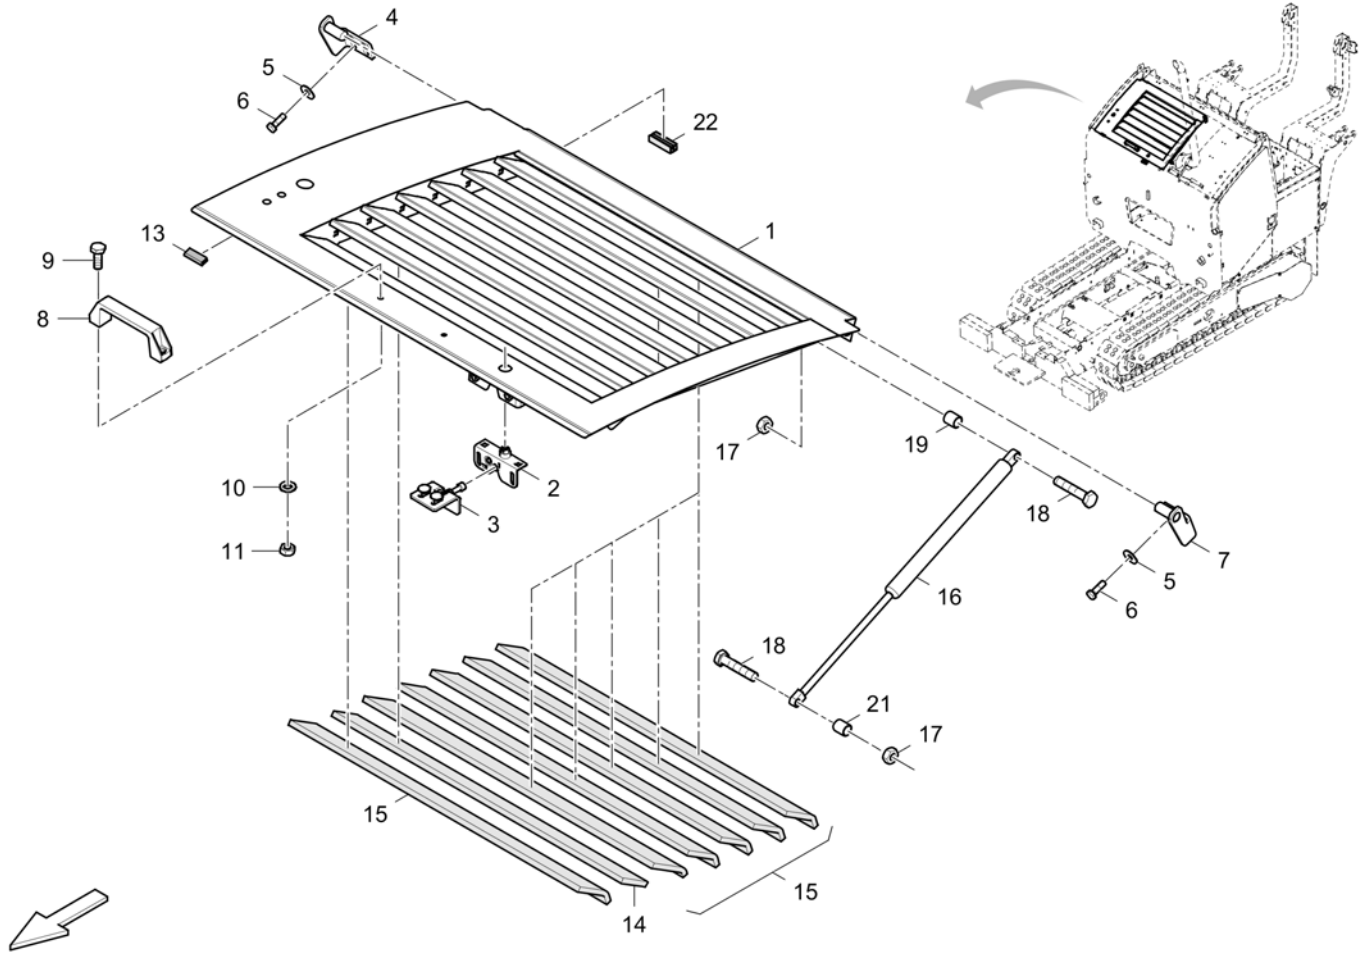

Hood, r.h. 4812230591 Hood, r.h.

Item	Part No.	Name	Qty	L	C	SN INFO
1	4812235524	Hood, r.h.	1			
2	4812032847	Lock	1			
3	4812034713	Locking	1			
4	4812032250	Joint	1			
5	0300013040	Flat washer	4			
6	0147132503	Hex. Head screw M8 x 25	4			
7	4812032246	Joint	1			
8	1202867300	Handle	1			
9	0147124703	Hex.bolt	2			
10	0301232100	Plain washer	2			
11	5730015118	Hexagon nut	2			
13	D930280159	Edge protection x m	0,94			
14	4812230592	Insulation	1			
15	4812230522	Insulation	6			
16	4812227040	Gas spring	1			
17	0266211100	Nut hexagon	2			

Refer to Parts Online for the most up to date information. The printed information might be outdated.

Fri Mar 23 13:04:14 UTC 2018