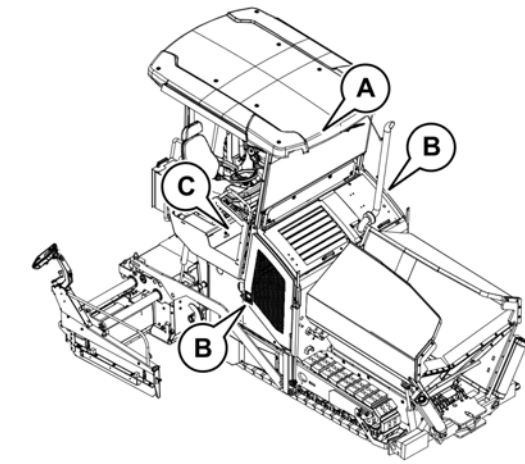

Spare key Spare key

Item	Part No.	Name	Qty	L	C	SN INFO
1	1615727100	Key	1			
2	4812025301	Ignition key	1