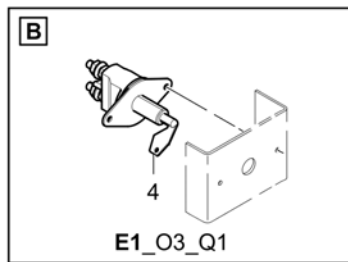

Electric 4812011422 Electric