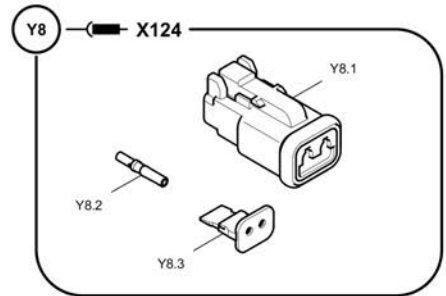

4812017376 Wiring 4812233645 Cable W22