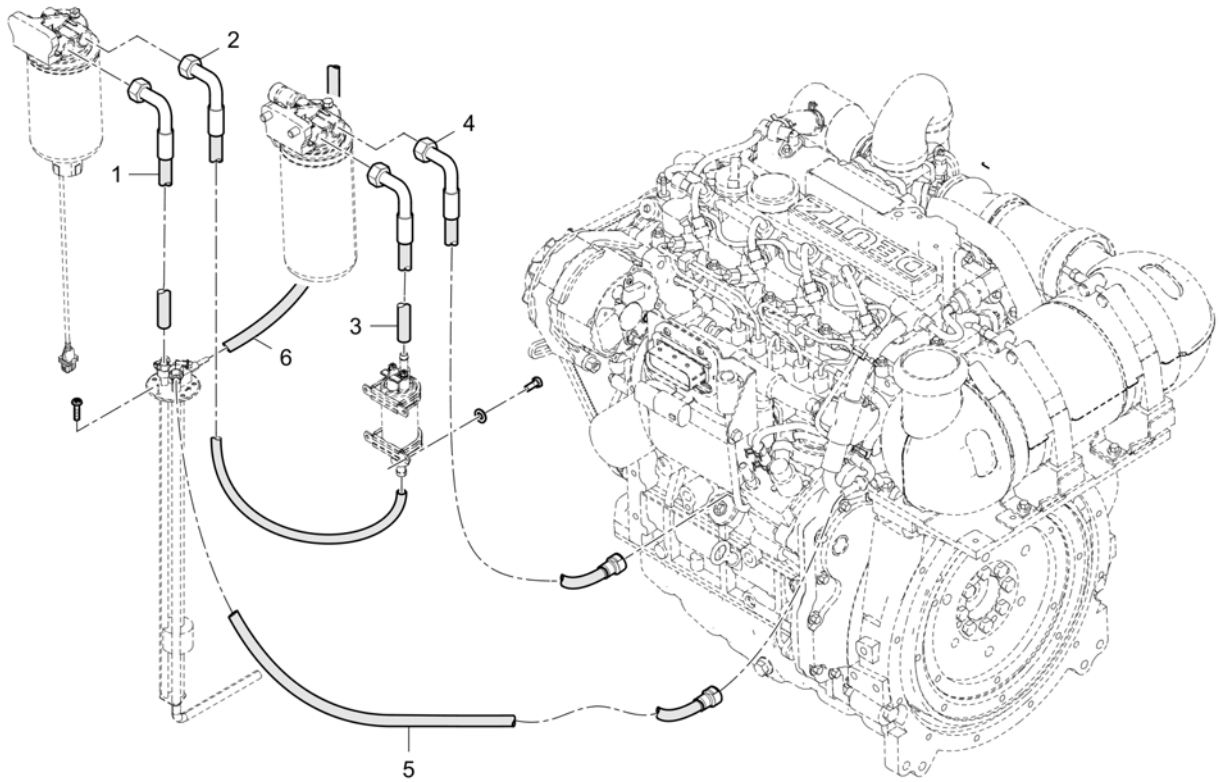

Hose packet 4812018242 Hose packet

Item	Part No.	Name	Qty	L	C	SN INFO
1	4812228899	Fuel line	1			
2	4812228901	Fuel line	1			
3	4812228902	Fuel line	1			
4	4812228903	Fuel line	1			
5	4812232432	Fuel line	1			
6	4812232433	Fuel line	1