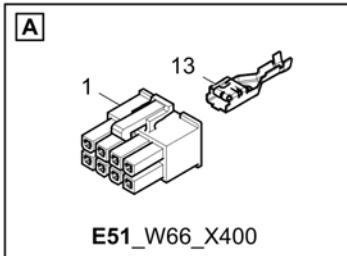

4812017032 GPS installation advanced 4812016459 Cable W66

Item	Part No.	Name	Qty	L	C	SN INFO
1	D977479859	Receptacle housing	1			
2	4812016240	Connector housing	1			
13	D977478824	Socket contact	1