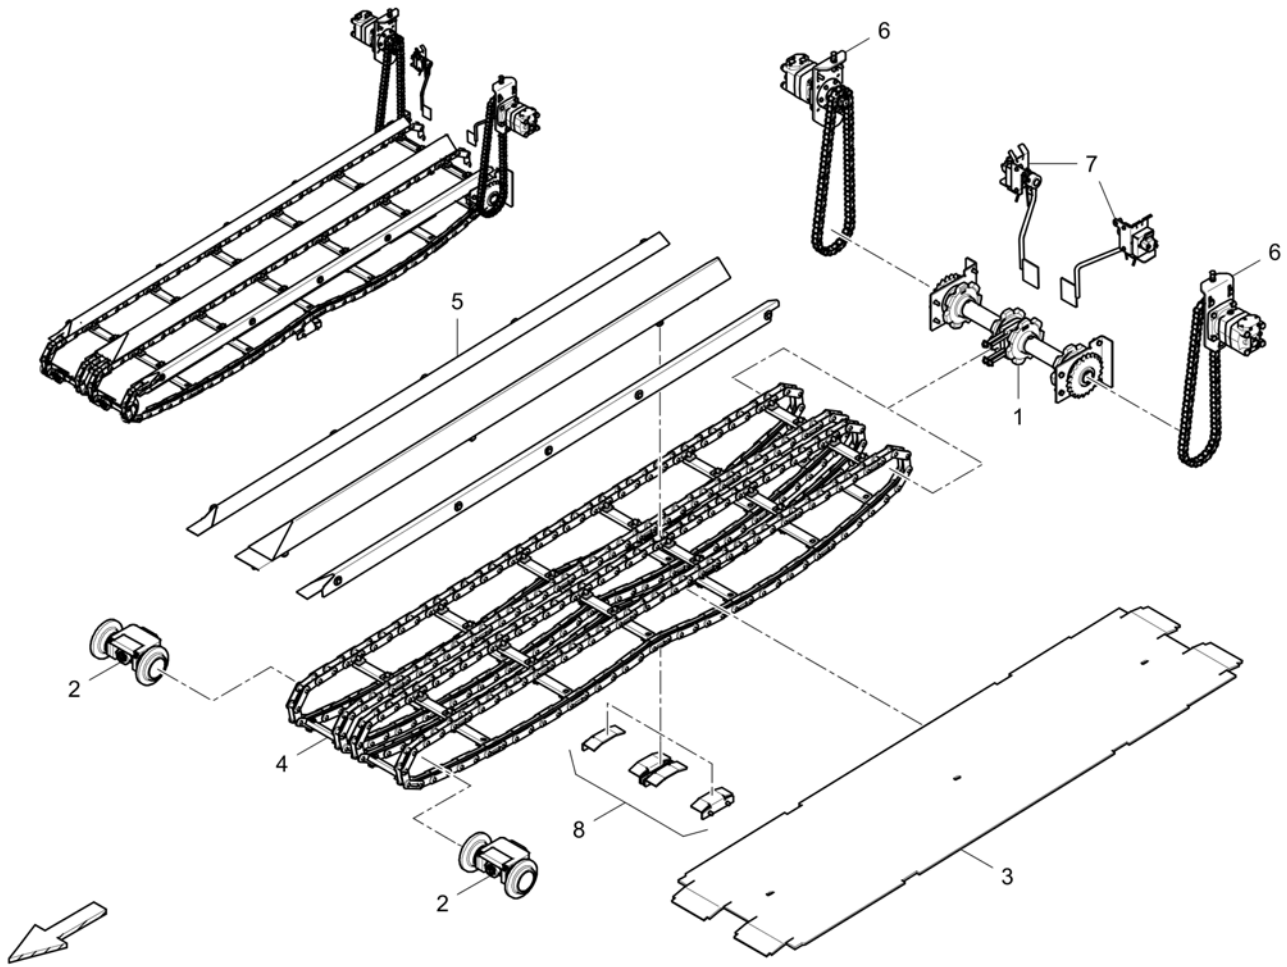

Conveyor, PLC 4812010605 Conveyor, PLC

Item	Part No.	Name	Qty	L	C	SN INFO
1	4812011565	Conveyor drive	1			
2	4812010005	Conveyor bearing	2			
3	4812011236	Conveyor plate	1			
4	4812227023	Conveyor chain	1			
5	4812228001	Guide plate	1			
6	4812228005	Conveyor motor	2			
7	4812011615	Conveyor limit switch, SPS cpl.	1			
8	4812228016	Chain guide	1			

Refer to Parts Online for the most up to date information. The printed information might be outdated.

Fri Mar 23 13:05:37 UTC 2018