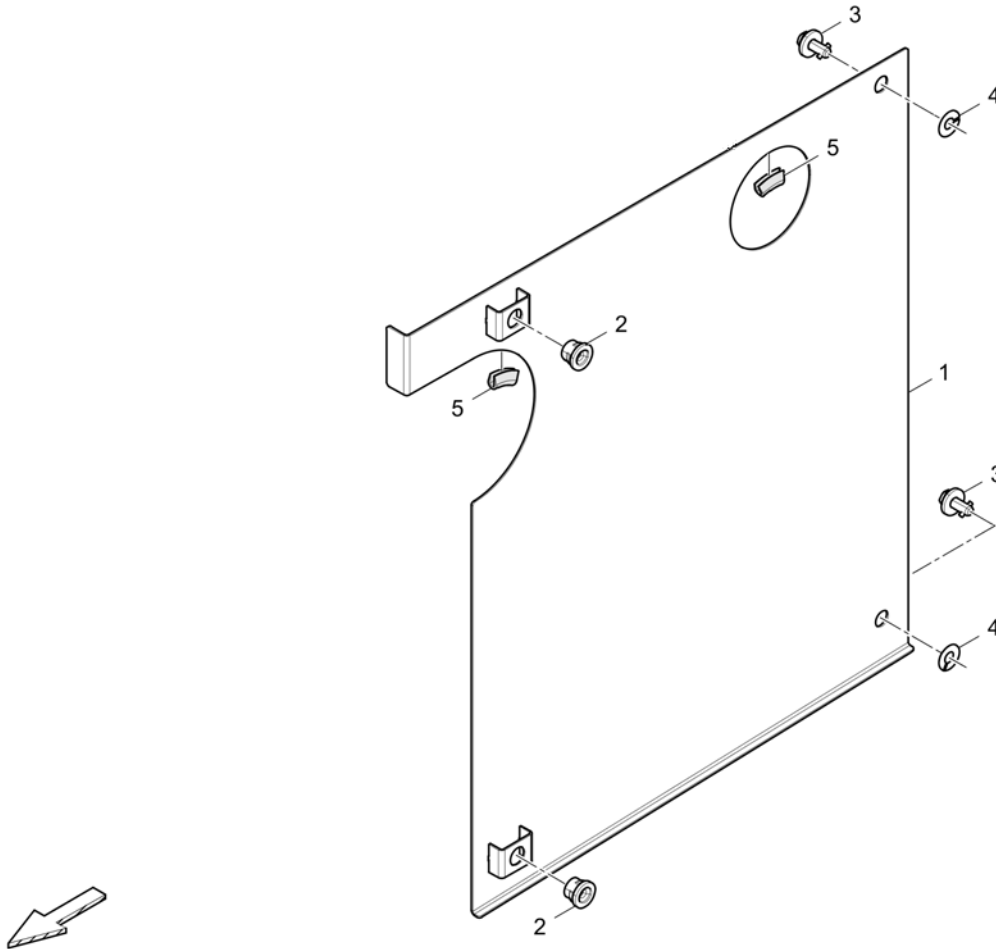

Cover plate, r.h. 4812234017 Cover plate, r.h.

Item	Part No.	Name	Qty	L	C	SN INFO
1	4812234016	Cover plate, r.h.	1			
2	4812015294	Coupler	2			
3	4812032462	Pivot	2			
4	D930240616	Washer	2			
5	D930280170	Edge protection x m	0,65