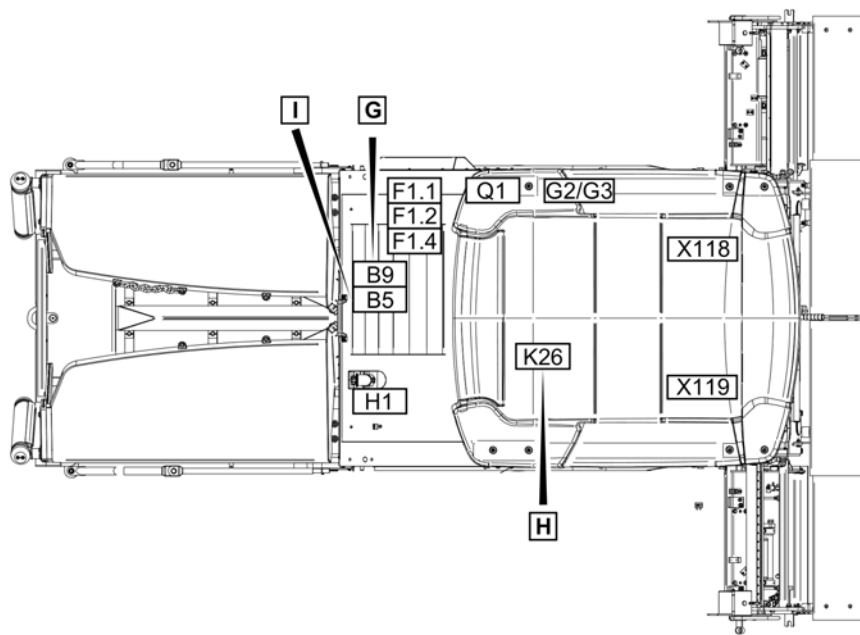

Refer to Parts Online for the most up to date information. The printed information might be outdated.

Fri Mar 23 13:06:42 UTC 2018