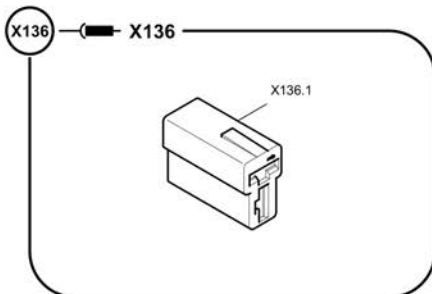

4812017376 Wiring 4812233645 Cable W22