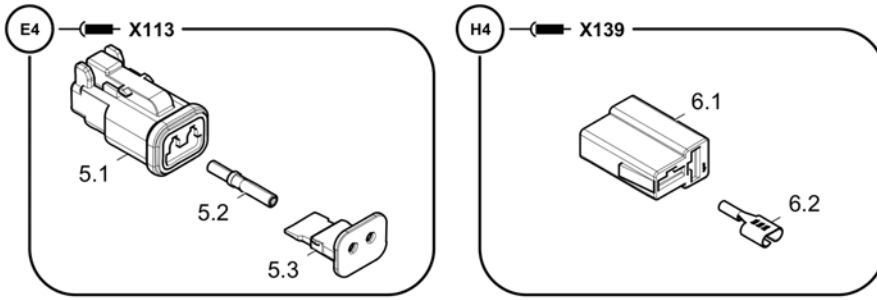

Item	Part No.	Name	Qty	L	C	SN INFO
1	4812034784	Plug	1			
1.1	4812029308	Socket	1			
1.2	4812029310	Plug contact	3			
2	4812201467	Plug	1			
3	4812035487	Plug	1			
3.1	D977466146	Socket shell	1			
3.2	4812028609	Key	1			
3.3	D977466144	Socket contact	4			
4	4812008302	Plug	1			
4.1	4812044930	Socket shell	1			
4.2	D977466144	Socket contact	2			
4.3	D977466137	Key	1			
5	4812034791	Plug	1			
5.1	D977466134	Socket shell	1			
5.2	D977466144	Socket contact	2			
5.3	D977466137	Key	1			
6	4812034919	Female housing	1			

Refer to Parts Online for the most up to date information. The printed information might be outdated.

Fri Mar 23 13:07:57 UTC 2018