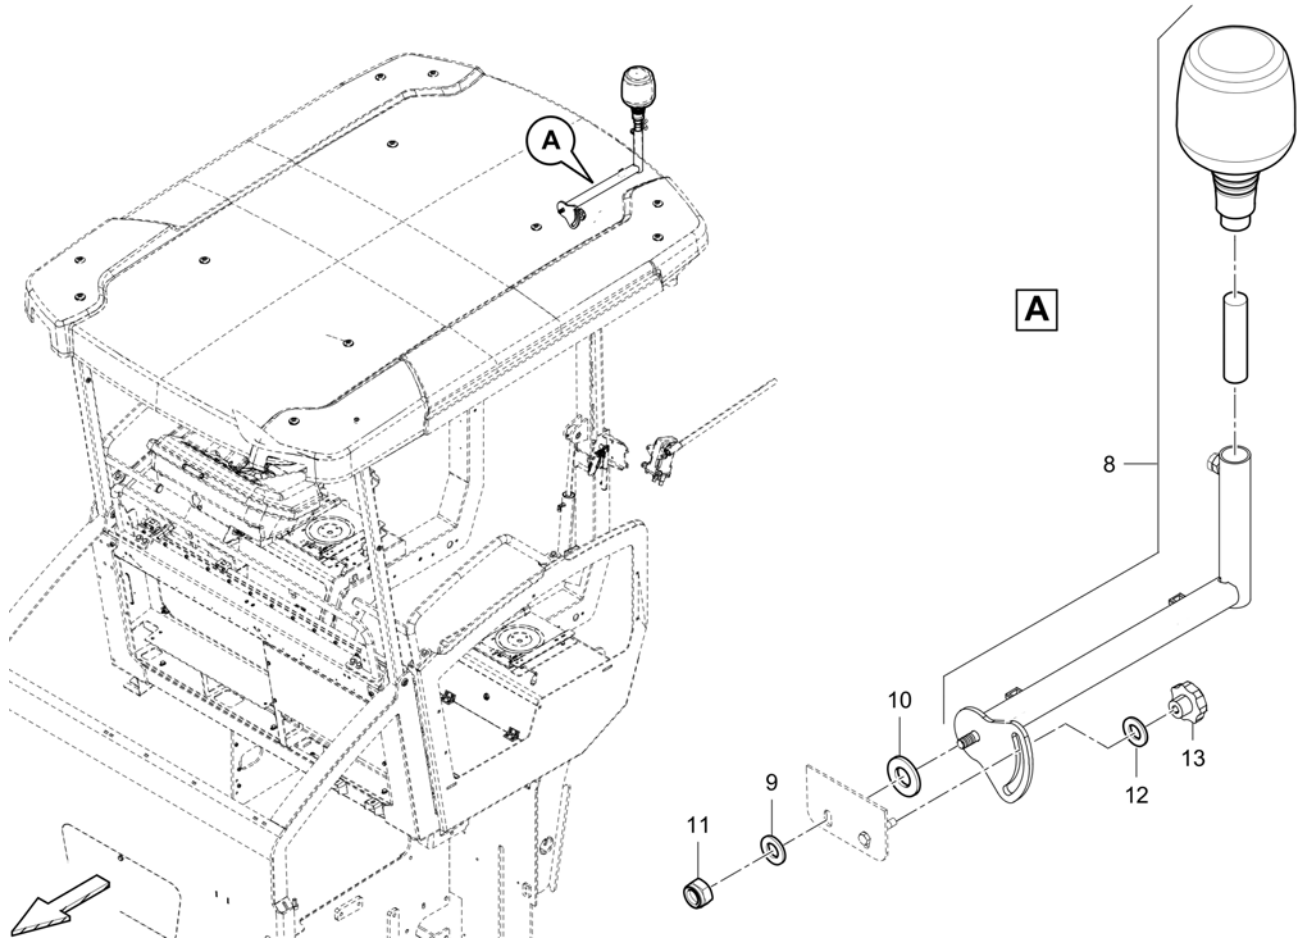

4812013291A Rotaflare light, with roof 4812013291A Rotaflare light, with roof

Item	Part No.	Name	Qty	L	C	SN INFO
8	4812012455	Rotaflare light	1			
9	0301234400	Plain washer	1			
10	0300013038	Flat washer	1			
11	5541396800	Hexagon nut	1			
12	D939130010	Washer	1			
13	4812042997	Star grip	1			
14	0300013040	Flat washer	1			

Refer to Parts Online for the most up to date information. The printed information might be outdated.

Fri Mar 23 13:08:29 UTC 2018