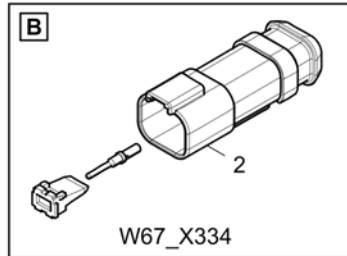

Refer to Parts Online for the most up to date information. The printed information might be outdated.

Fri Mar 23 13:09:03 UTC 2018

**Electric** 4812016890 Cable W67

Item	Part No.	Name	Qty	L	C	SN INFO
1	D977479754	Wire box	1			
2	4812036594	Socket	1			
2.1	4812040701	Connector housing	1			
2.2	4812031120	Male contact	4			
2.3	4812033919	Key	1			
3	4812035486	Plug	1			
3:1	4812030147	Socket shell	1			
3:2	4812030145	Key	1			
3:3	D977466144	Socket contact	8			