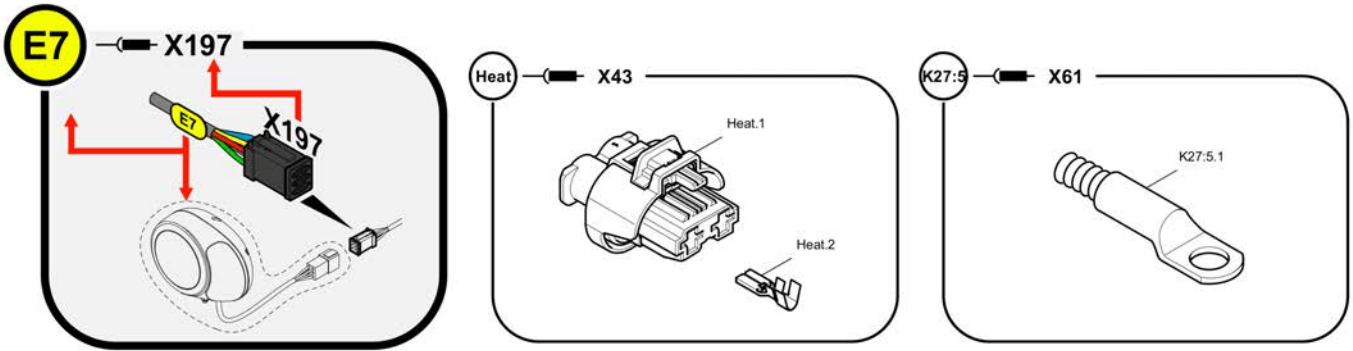

4812017376 Wiring 4812012312 Cable W15

Item	Part No.	Name	Qty	L	C	SN INFO
Heat		Electrical components			Heat-X43	
Heat.1	4812006078	Socket shell	1			
Heat.2	4812006080	Socket contact	2			
K27:5		Electrical components			K27:5-X61	
K27:5.1	4812044644	Cable lug	1