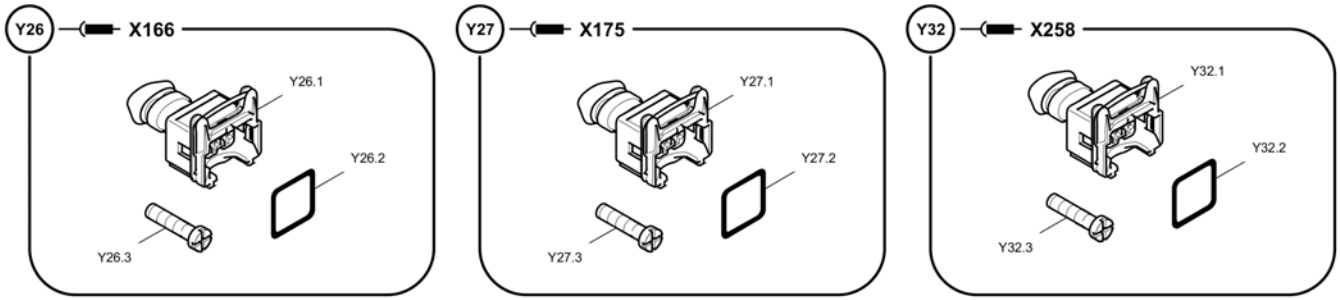

Item	Part No.	Name	Qty	L	C	SN INFO
Y12A		Electrical components			Y12 A- X91	
Y12A.1	D977466134	Socket shell	1			
Y12A.2	D977466144	Socket contact	2			
Y12A.3	D977466137	Key	1			
Y12B		Electrical components			Y12 B- X92	
Y12B.1	D977466134	Socket shell	1			
Y12B.2	D977466144	Socket contact	2			
Y12B.3	D977466137	Key	1			
Y13A		Electrical components			Y13 A- X93	
Y13A.1	D977466134	Socket shell	1			
Y13A.2	D977466144	Socket contact	2			
Y13A.3	D977466137	Key	1			
Y13B		Electrical components			Y13 B- X94	
Y13B.1	D977466134	Socket shell	1			

Refer to Parts Online for the most up to date information. The printed information might be outdated.

Fri Mar 23 13:07:44 UTC 2018