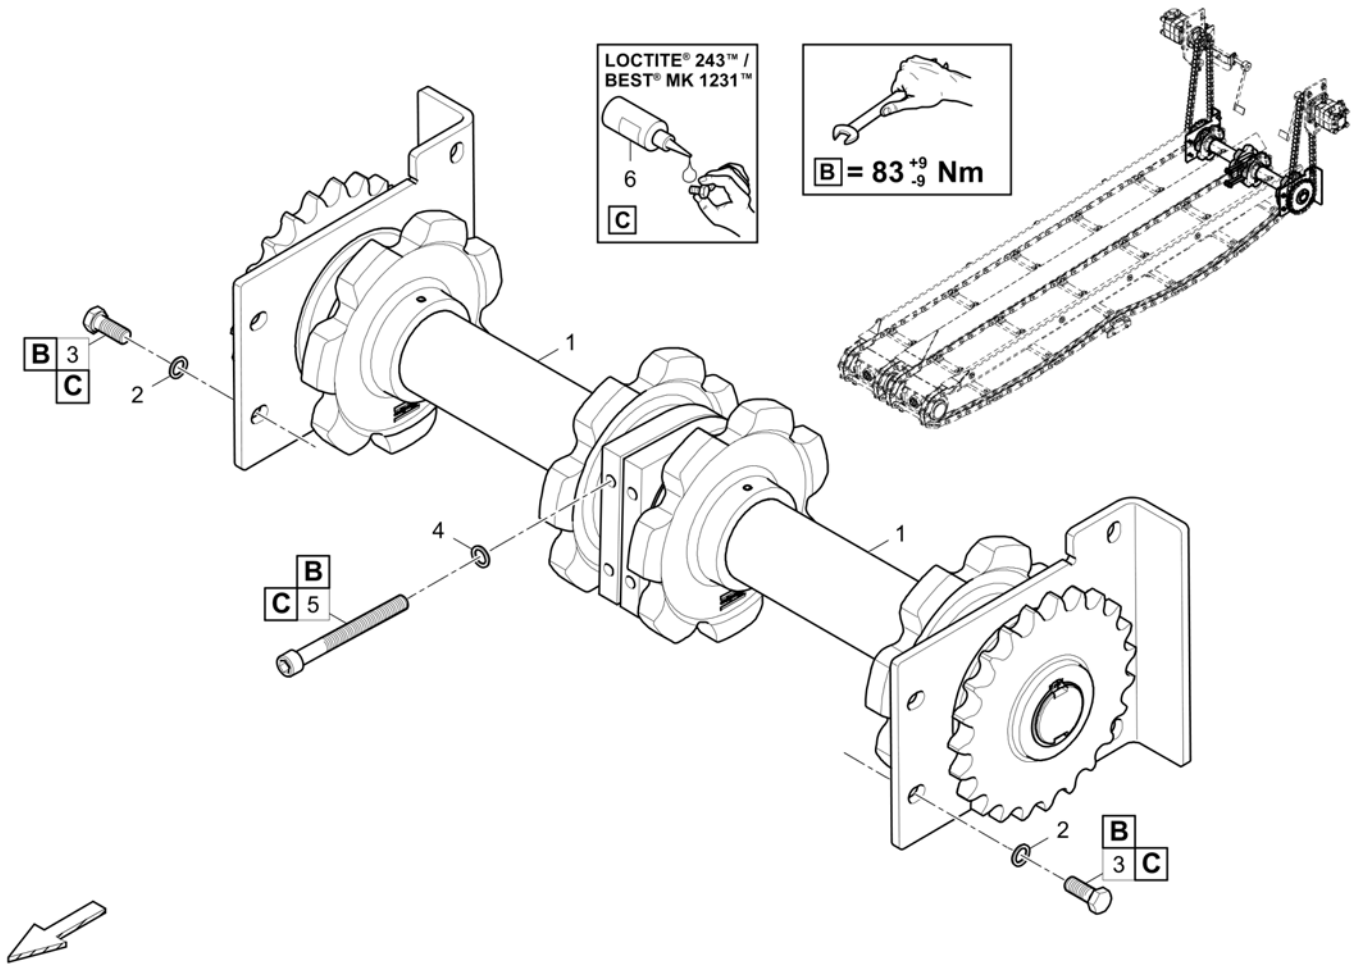

4812011565 Conveyor drive 4812011565 Conveyor drive

Item	Part No.	Name	Qty	L	C	SN INFO
1	4812010042	Conveyor drive	2			
2	0333310052	Flat washer	8			
3	0147140103	Screw	8			
4	4749901808	Washer	4			
5	0211196492	Hexagon socket head cap screw	4			
6	4747400034	Thread locking	0,01