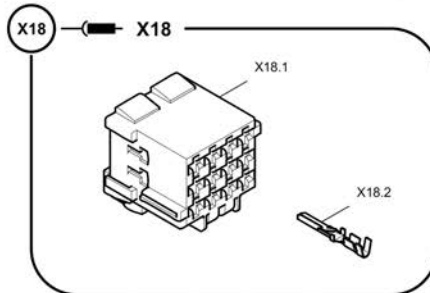

4812017376 Wiring 4812233645 Cable W22