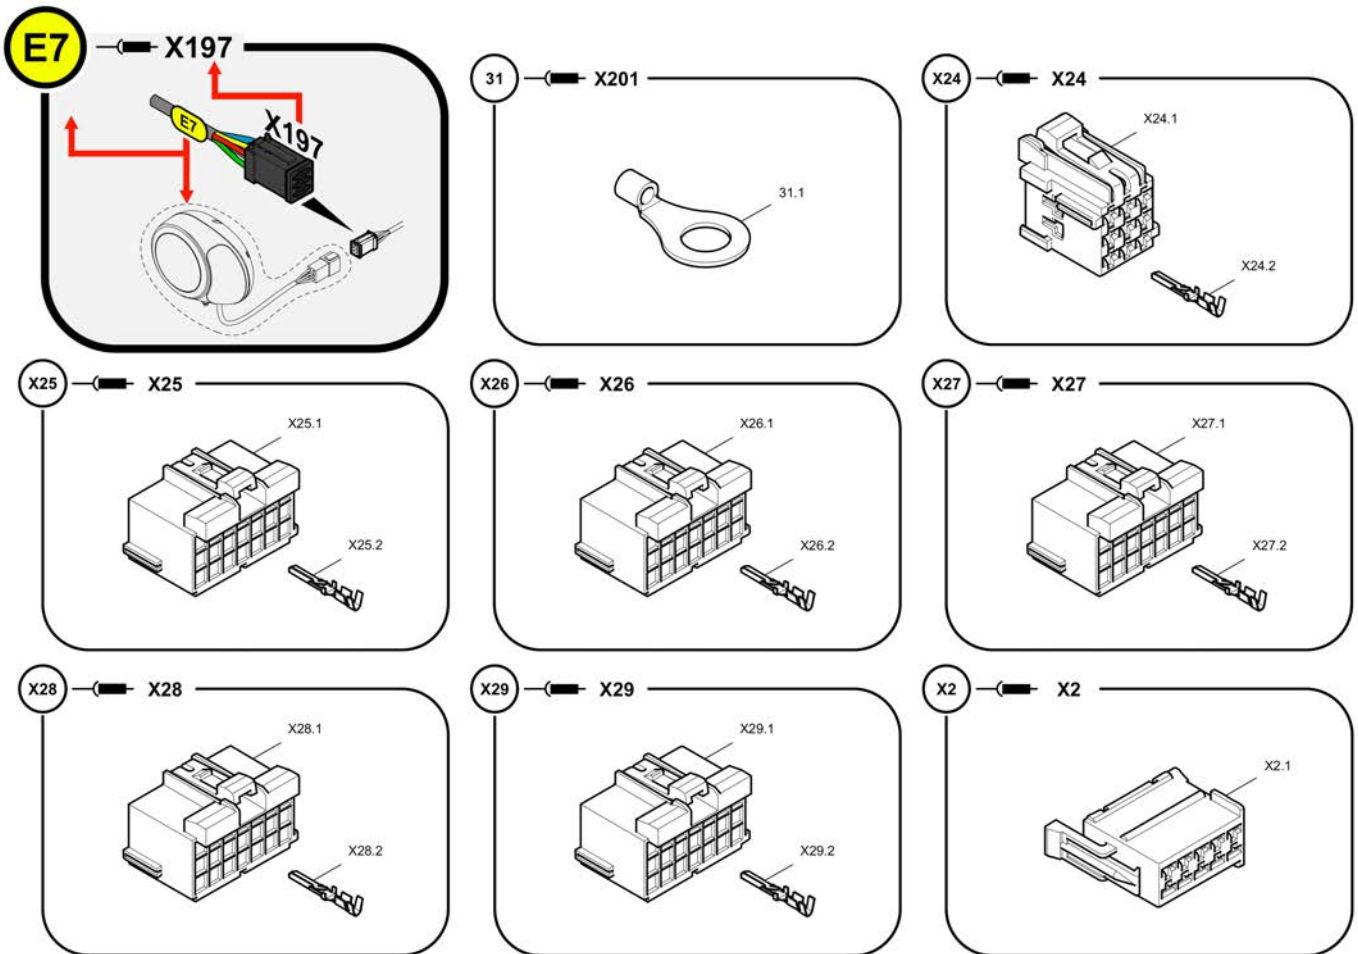

Item	Part No.	Name	Qty	L	C	SN INFO
17	4812023496	Cover, l.h.	1			
18	4812023648	Cover, r.h.	1			
19	4812012093	Slip counterpart	1			
20	4812012094	Quarter-turn quick-fastener	1			
21	5730015118	Hexagon nut	2			
22	0147132003	Hex. head screw	8			

Cable W30 4812014443 Cable W30