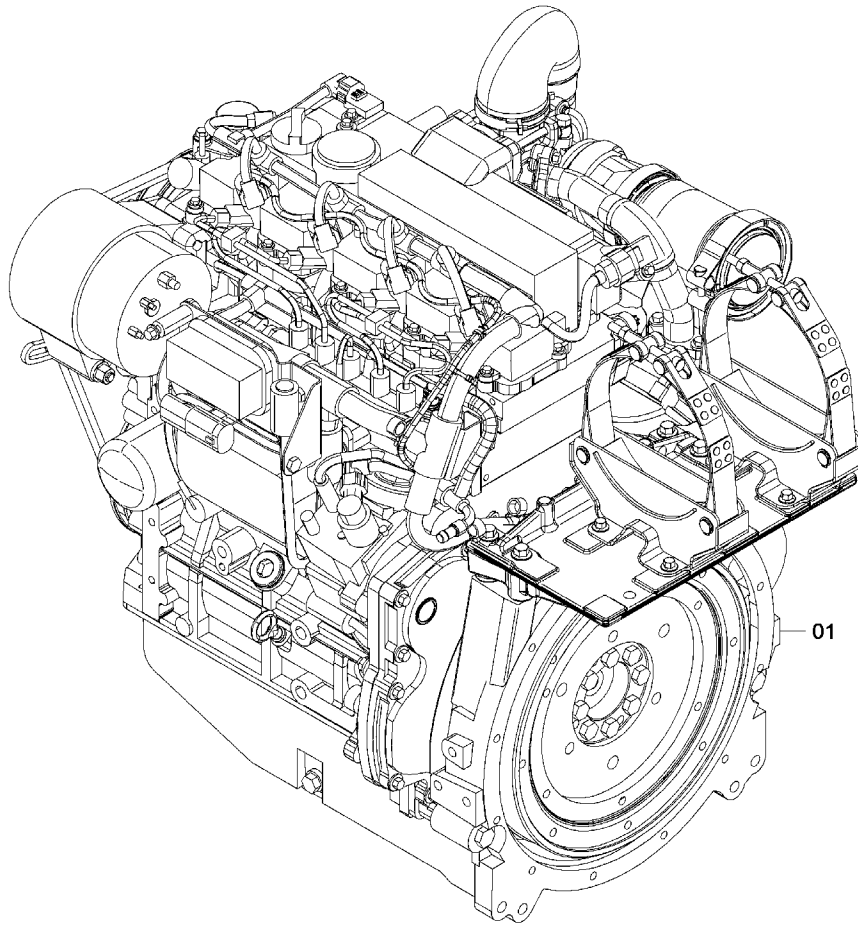

Motor TD2.9L4 4812007909 Motor

Item	Part No.	Name	Qty	L	C	SN INFO
1	4812007909	Motor	1