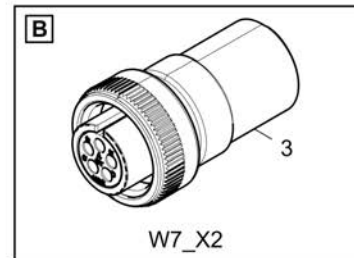

Fri Mar 23 13:08:19 UTC 2018

**Harness W7** 4812015281 Harness W7

Item	Part No.	Name	Qty	L	C	SN INFO
2	4812007725	Plug	1			
3	4812032776	Plug	1			

Refer to Parts Online for the most up to date information. The printed information might be outdated.