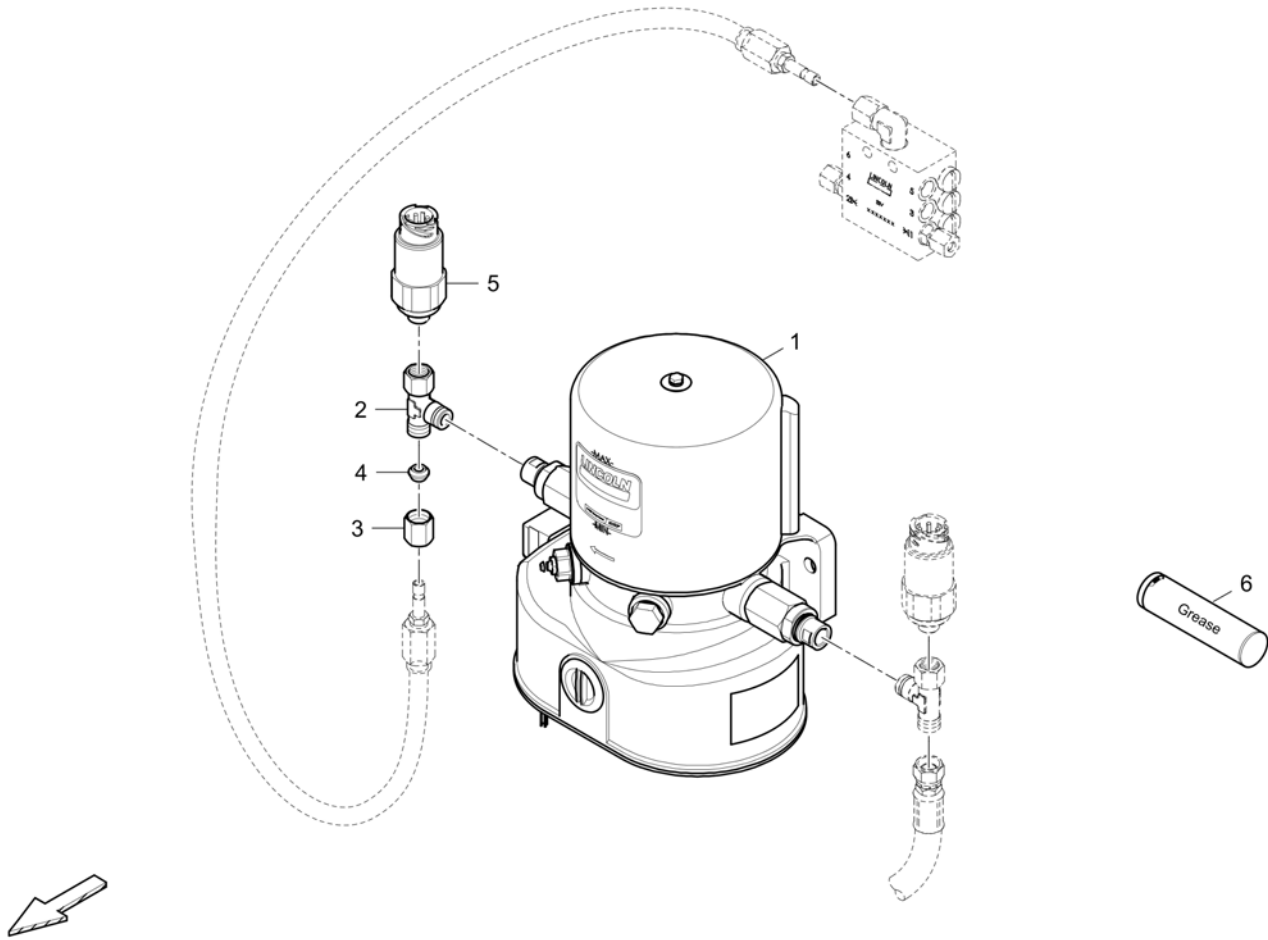

Kit, pump 4812014357 Kit, pump

Item	Part No.	Name	Qty	L	C	SN INFO
1	4812014375	Pump	1			
2	4812037778	Clamping	1			
3	4812037779	Nut	1			
4	4812037780	Olive	1			
5	4812037781	Pressure switch	1			
6	4812030095	Grease / 1 cartridge	1