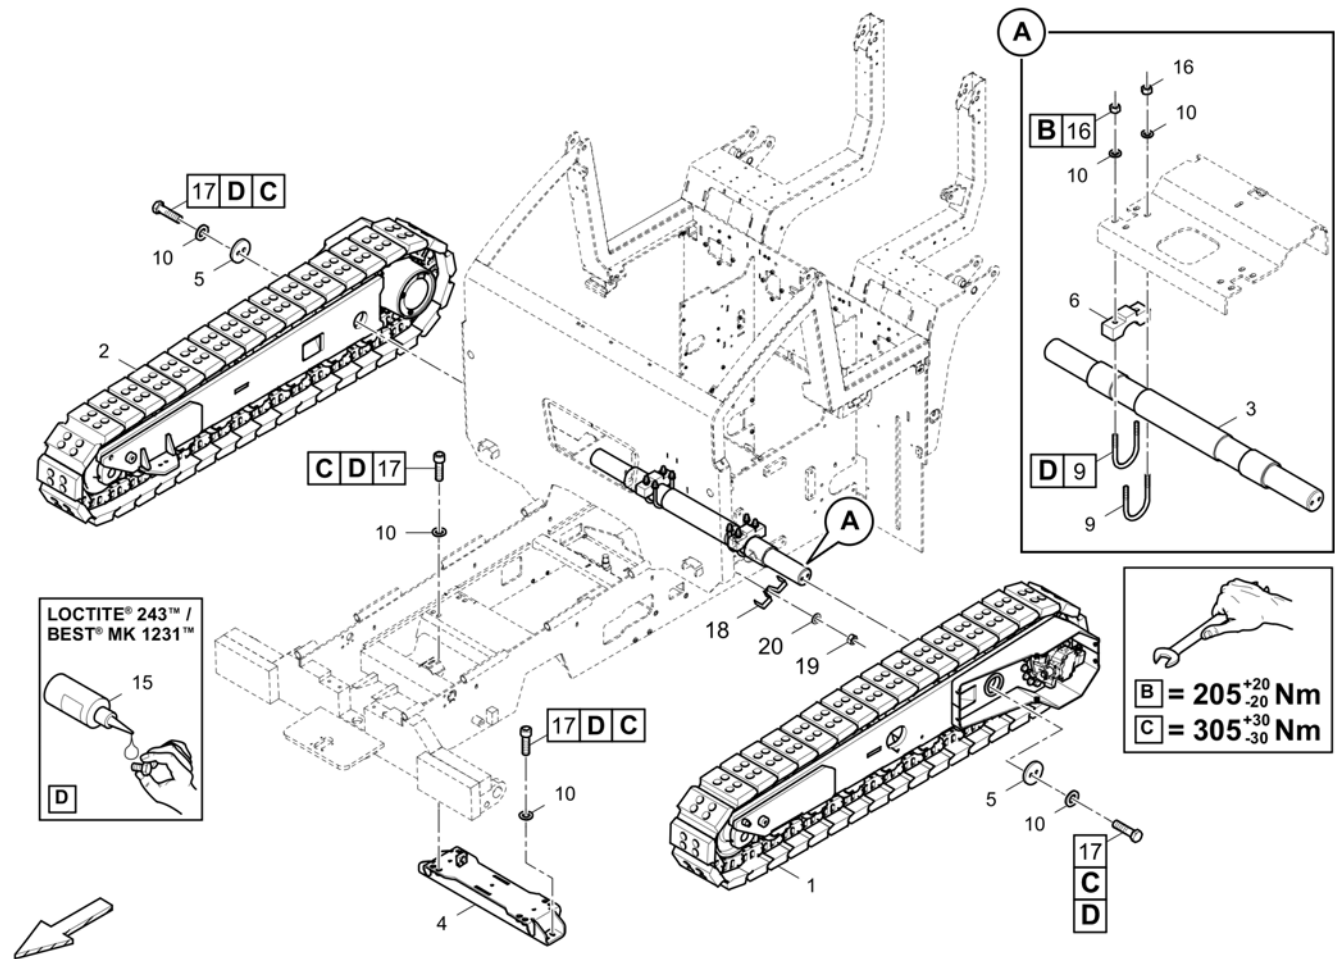

## Drive 4812010900 Track group

Item	Part No.	Name	Qty	L	C	SN INFO
1	4812010905	Track group, l.h.	1			
2	4812010907	Track group, r.h.	1			
3	4812227223	Rear axle	1			
4	4812228452	Track group shaft	1			
5	4812227186	Cover	2			
6	4812012449	Supporting plate	2			
9	4812012448	U-bolt clamp	4			
10	0333310049	Lock washer	24			
15	4747400034	Thread locking	0,03			
16	0266211400	Hexagon nut M16	8			
17	0211110489	Screw	16			
18	4812202495	Clasp	1			
19	0266211100	Nut hexagon	1			
20	0333310051	Lock washer	1			