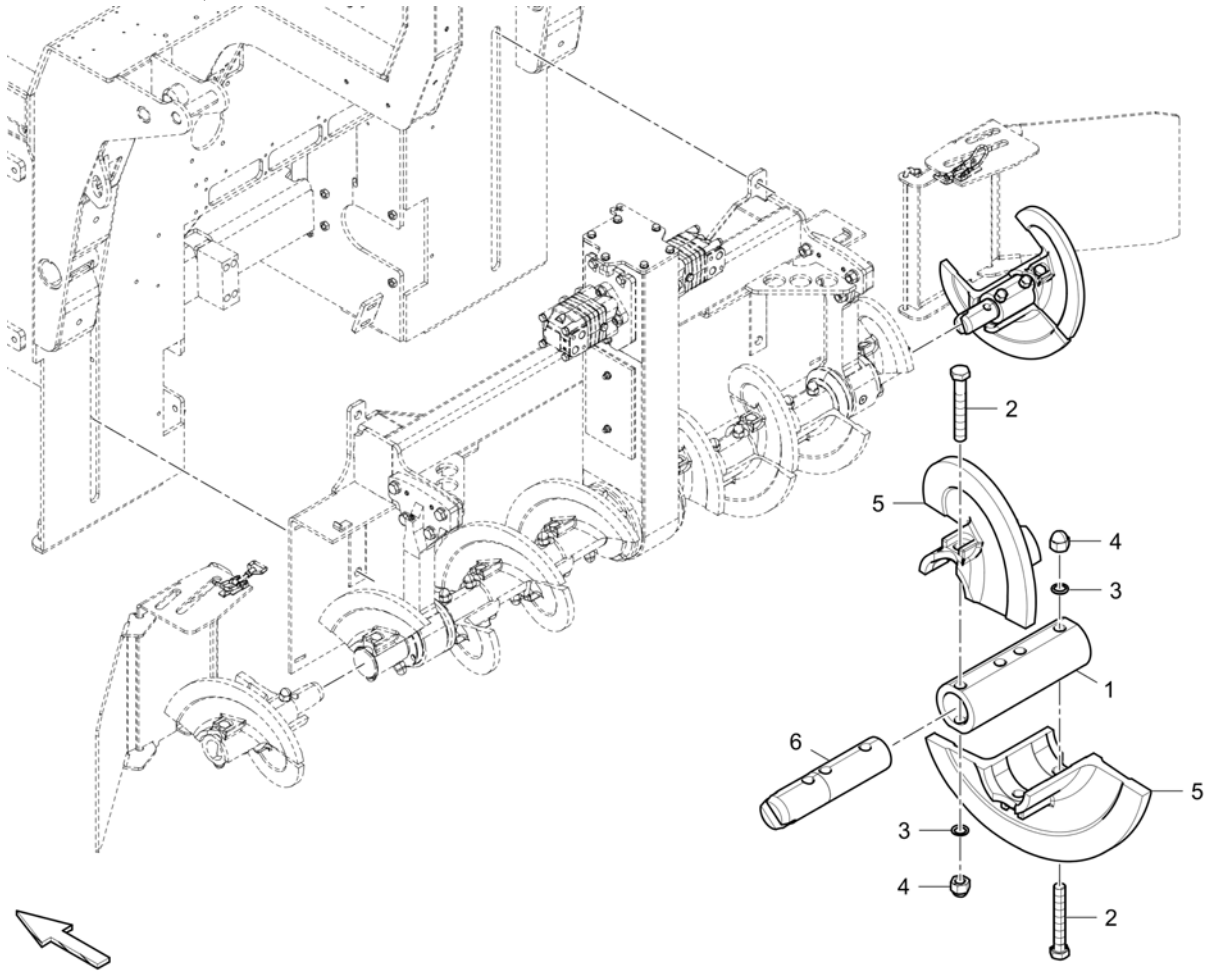

Worm extension, r.h. 4812019816 Worm extension, r.h.

Item	Part No.	Name	Qty	L	C	SN INFO
1	4812019815	Pipe	1			
2	0147149103	Hexagon bolt	4			
3	0333310042	Schnorr-lock washer	4			
4	0277131400	Cap nut	4			
5	4812013696	Spreader wing, r.h.	2			
6	4812016046	Bolt	1			

Refer to Parts Online for the most up to date information. The printed information might be outdated.

Fri Mar 23 13:06:02 UTC 2018