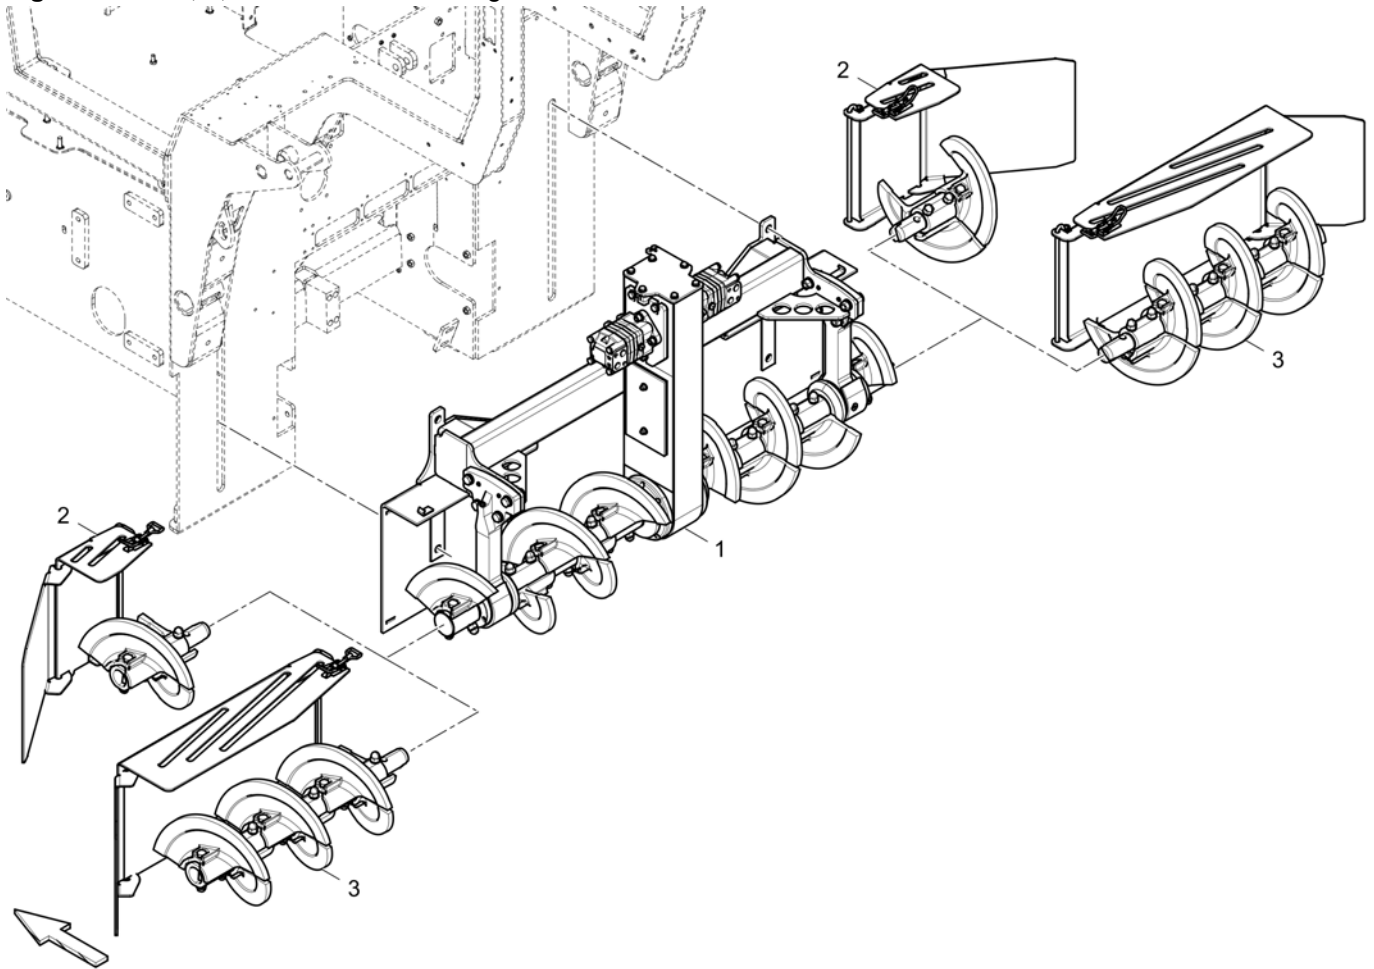

Auger Ø320mm, 3,15m 4812235733 Auger Ø320mm, 3.15m

Item	Part No.	Name	Qty	L	C	SN INFO
1	4812235473	Auger	1			
2	4812235474	Mounting parts	1			
3	4812235736	Mounting parts, 3.15m	1