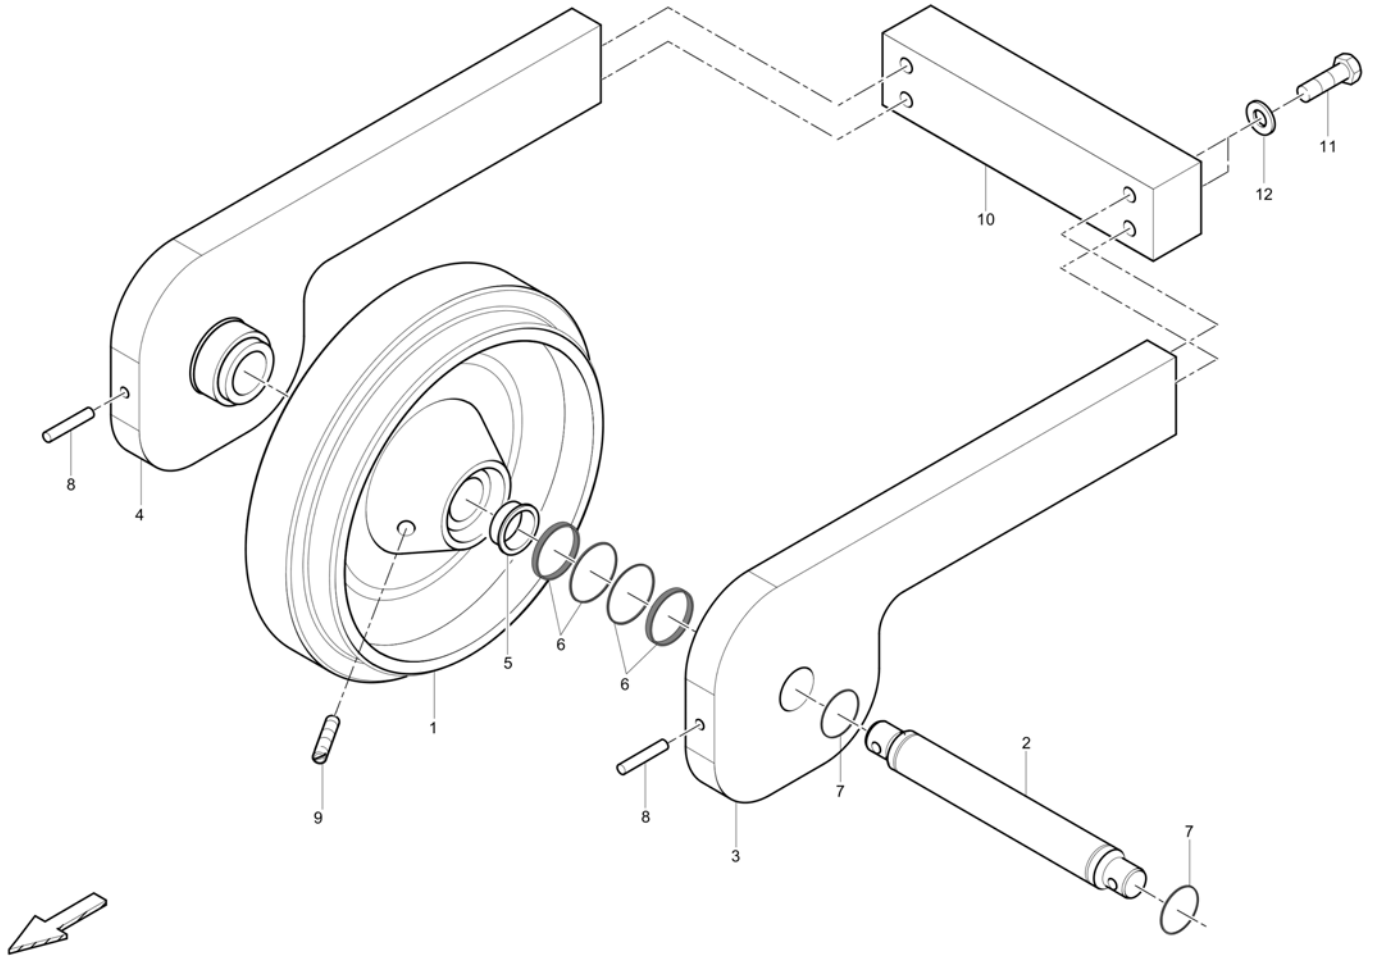

Idler 4812010424 Idler

Item	Part No.	Name	Qty	L	C	SN INFO
1	4812017804	Idler	1			
2	4812017805	Axle	1			
3	4812017806	Tail piece	1			
4	4812017807	Tail piece	1			
5	4812017808	Bushing	2			
6	4812017809	Seal	4			
7	4812017810	O-ring	2			
8	4812017811	Pin	2			
9	4812017812	Plug	1			
10	4812017813	Crosshead	1			
11	0147141003	Hexagon bolt	4			
12	D939010413	Washer	4			

Refer to Parts Online for the most up to date information. The printed information might be outdated.

Fri Mar 23 13:05:30 UTC 2018