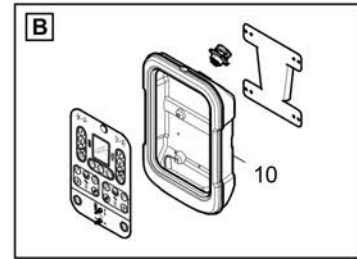

Remote control 4812024563 Remote control

Item	Part No.	Name	Qty	L	C	SN INFO
2	4812018022	Control unit programmed	1			
10	4812017990	Housing	1