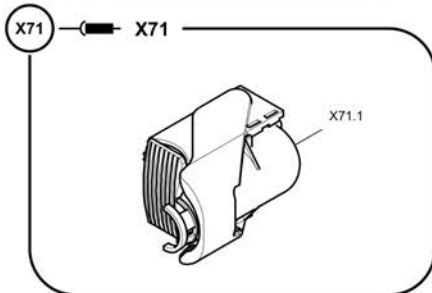

4812017376 Wiring 4812233645 Cable W22