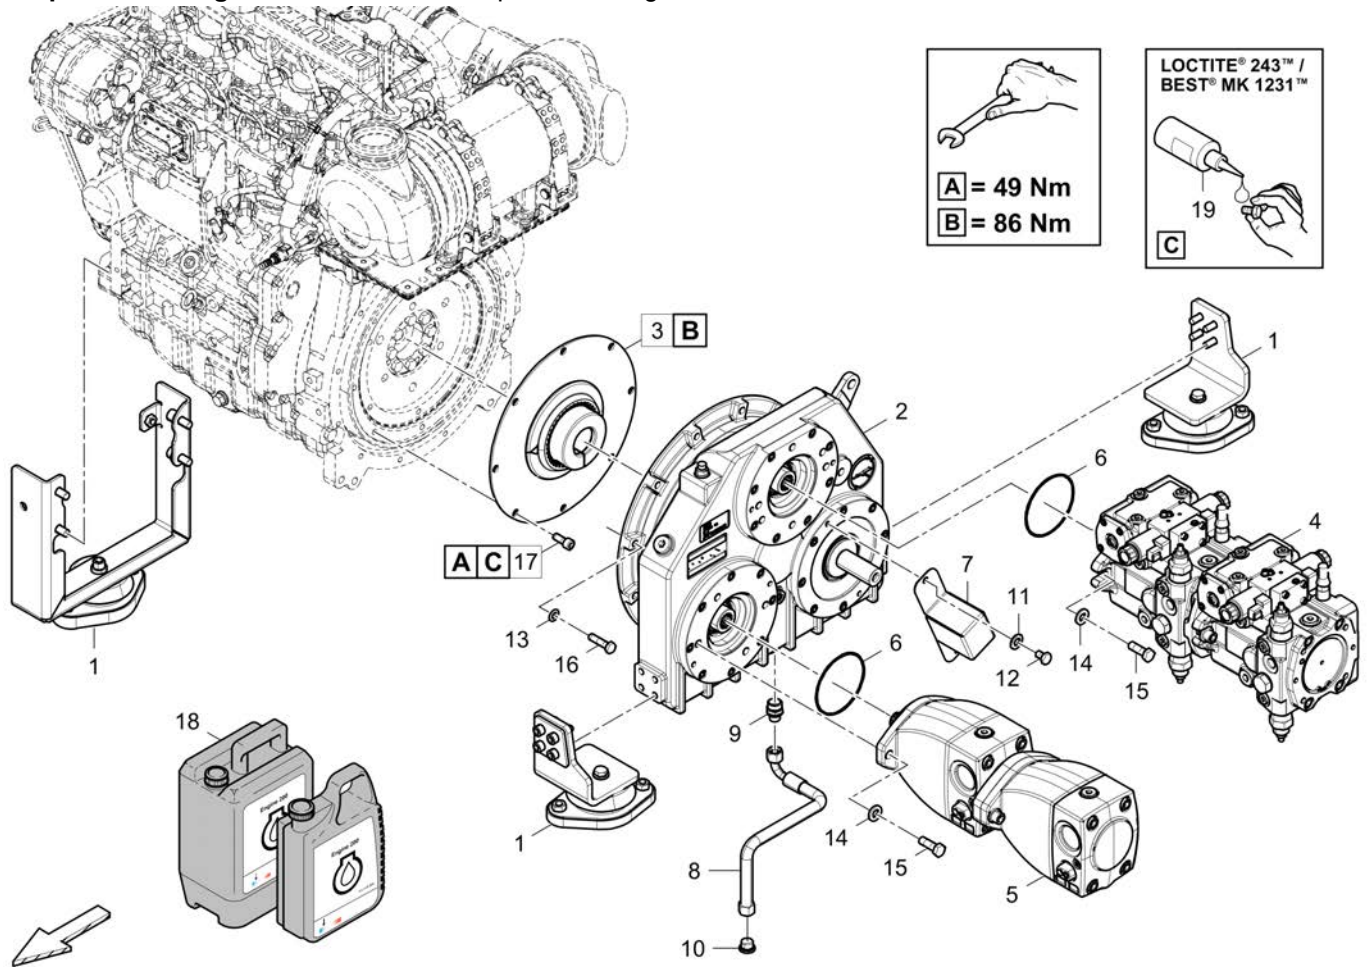

Pump distributor gear 4812236061 Pump distributor gear

Item	Part No.	Name	Qty	L	C	SN INFO
1	4812235856	Engine suspension	1			
2	4812016114	Gearbox	1			
3	4812012672	Coupler	1			
4	4812010703	Variable displacement pump	1			
5	4812024264	Hydraulic pump	1			
6	D932218258	O-ring	2			
7	4812233480	Cover	1			
8	4812006980	Hose	1			
9	D961134229	Screwing	1			
10	D961175209	Plug screw	1			
11	0333310050	Lock washer	2			
12	0147132003	Hex. head screw	2			
13	0301234400	Plain washer	12			
14	0333310052	Flat washer	4			
15	0147140203	Hex. head screw M12 x 35	4			
16	0147196264	Bolt	12			

Refer to Parts Online for the most up to date information. The printed information might be outdated.

Fri Mar 23 13:05:15 UTC 2018