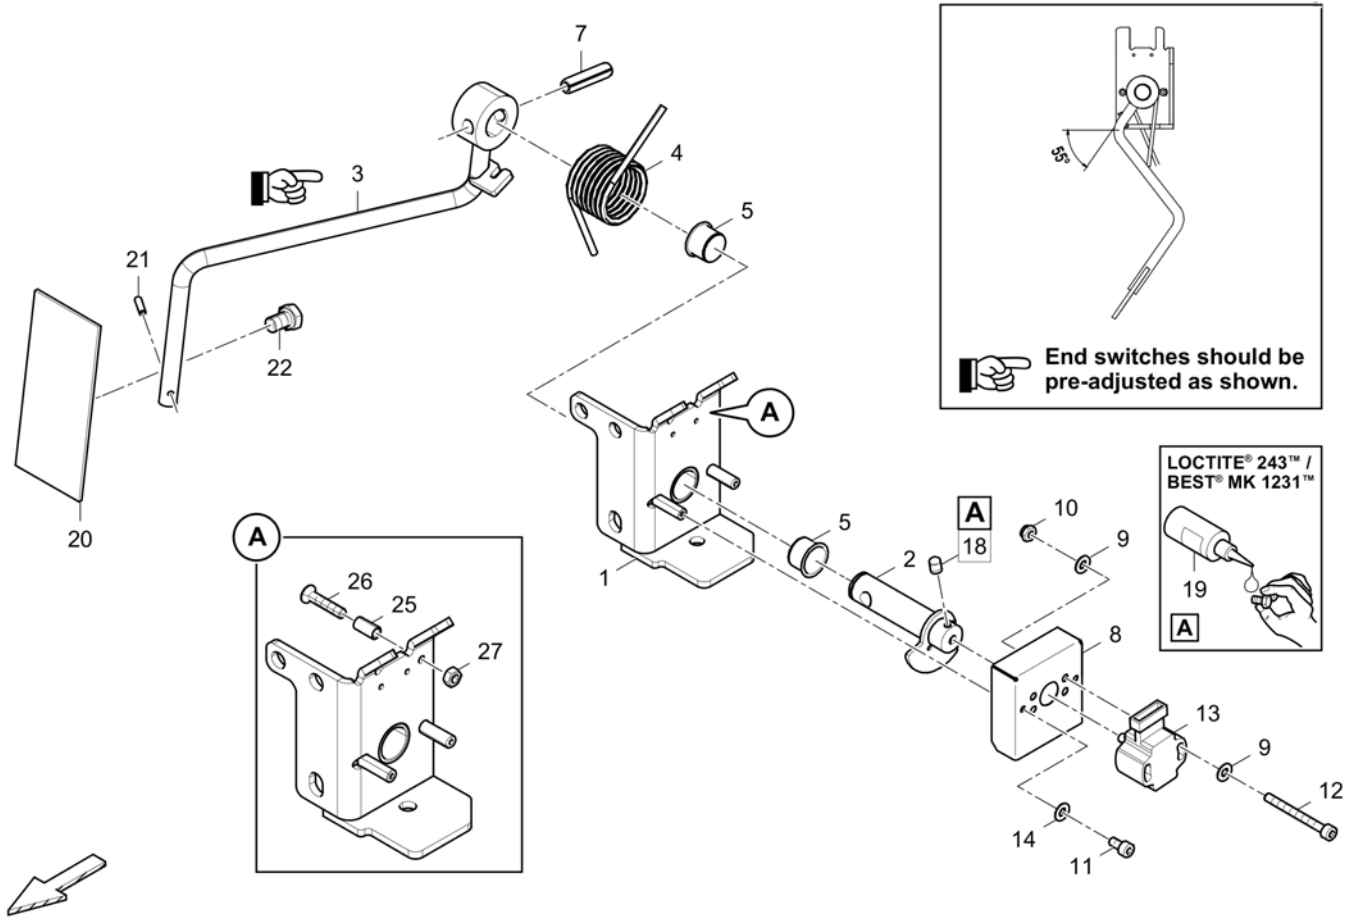

Conveyor limit switch, I.h. 4812014382 Conveyor limit switch, I.h.

Item	Part No.	Name	Qty	L	C	SN INFO
1	4812229128	Retainer	1			
2	4812226063	Shifting shaft	1			
3	4812014384	Lever	1			
4	4812041492	Spring	1			
5	4812014318	Friction bearing	2			
7	D931501324	Dowel pin	1			
8	4812014693	Cover	1			
9	0301231800	Flat washer	4			
10	0291118503	Hexagon nut	2			
11	0211116903	Screw	2			
12	D937930175	Cylinder screw	2			
13	4812014483	Angle sensor	1			
14	4749900492	Shake-proof washer	2			
18	0196120500	Screw stopper M5x12 mm, (.47")	1			
19	4747400034	Thread locking	1			
20	4812033791	Stop plate	1			

Refer to Parts Online for the most up to date information. The printed information might be outdated.

Fri Mar 23 13:05:49 UTC 2018