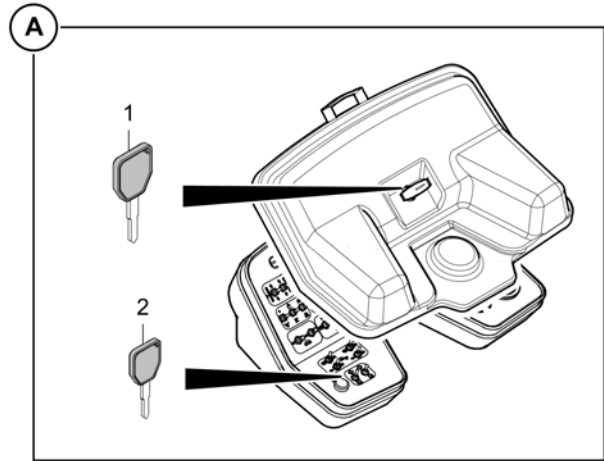

Spare key Spare key

Item	Part No.	Name	Qty	L	C	SN INFO
1	1615727100	Key	1			
2	4812025301	Ignition key	1