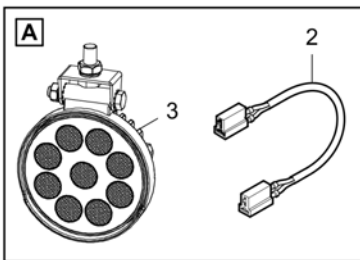

4812013288 LED Spot light, 2 front / rear with roof 4812013288 LED Spot light, 2 front / rear with roof

Item	Part No.	Name	Qty	L	C	SN INFO
1	4812015013	Spot light LED				
2	4812043273	Cable W48	4			
3	4812023384	Spot light, LED	4