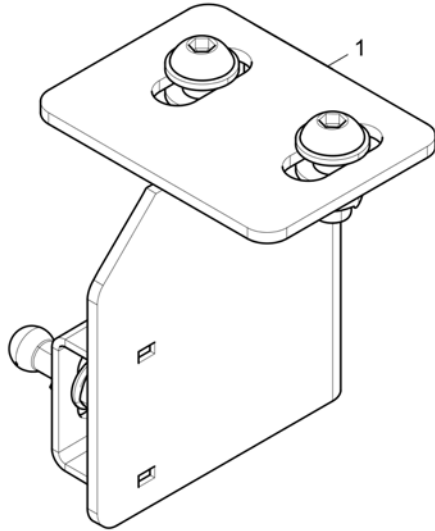

Support plate 4812236026 Support plate

Item	Part No.	Name	Qty	L	C	SN INFO
1	4812236025	Retainer	1			
2	0215001064	Hexagon socket button head screw	2			
3	0301233500	Plain washer	4			
4	0266211000	Hexagon nut M8	2			
5	4812015291	Bolt	1			
6	0301232100	Plain washer	1			
7	5730015118	Hexagon nut	1